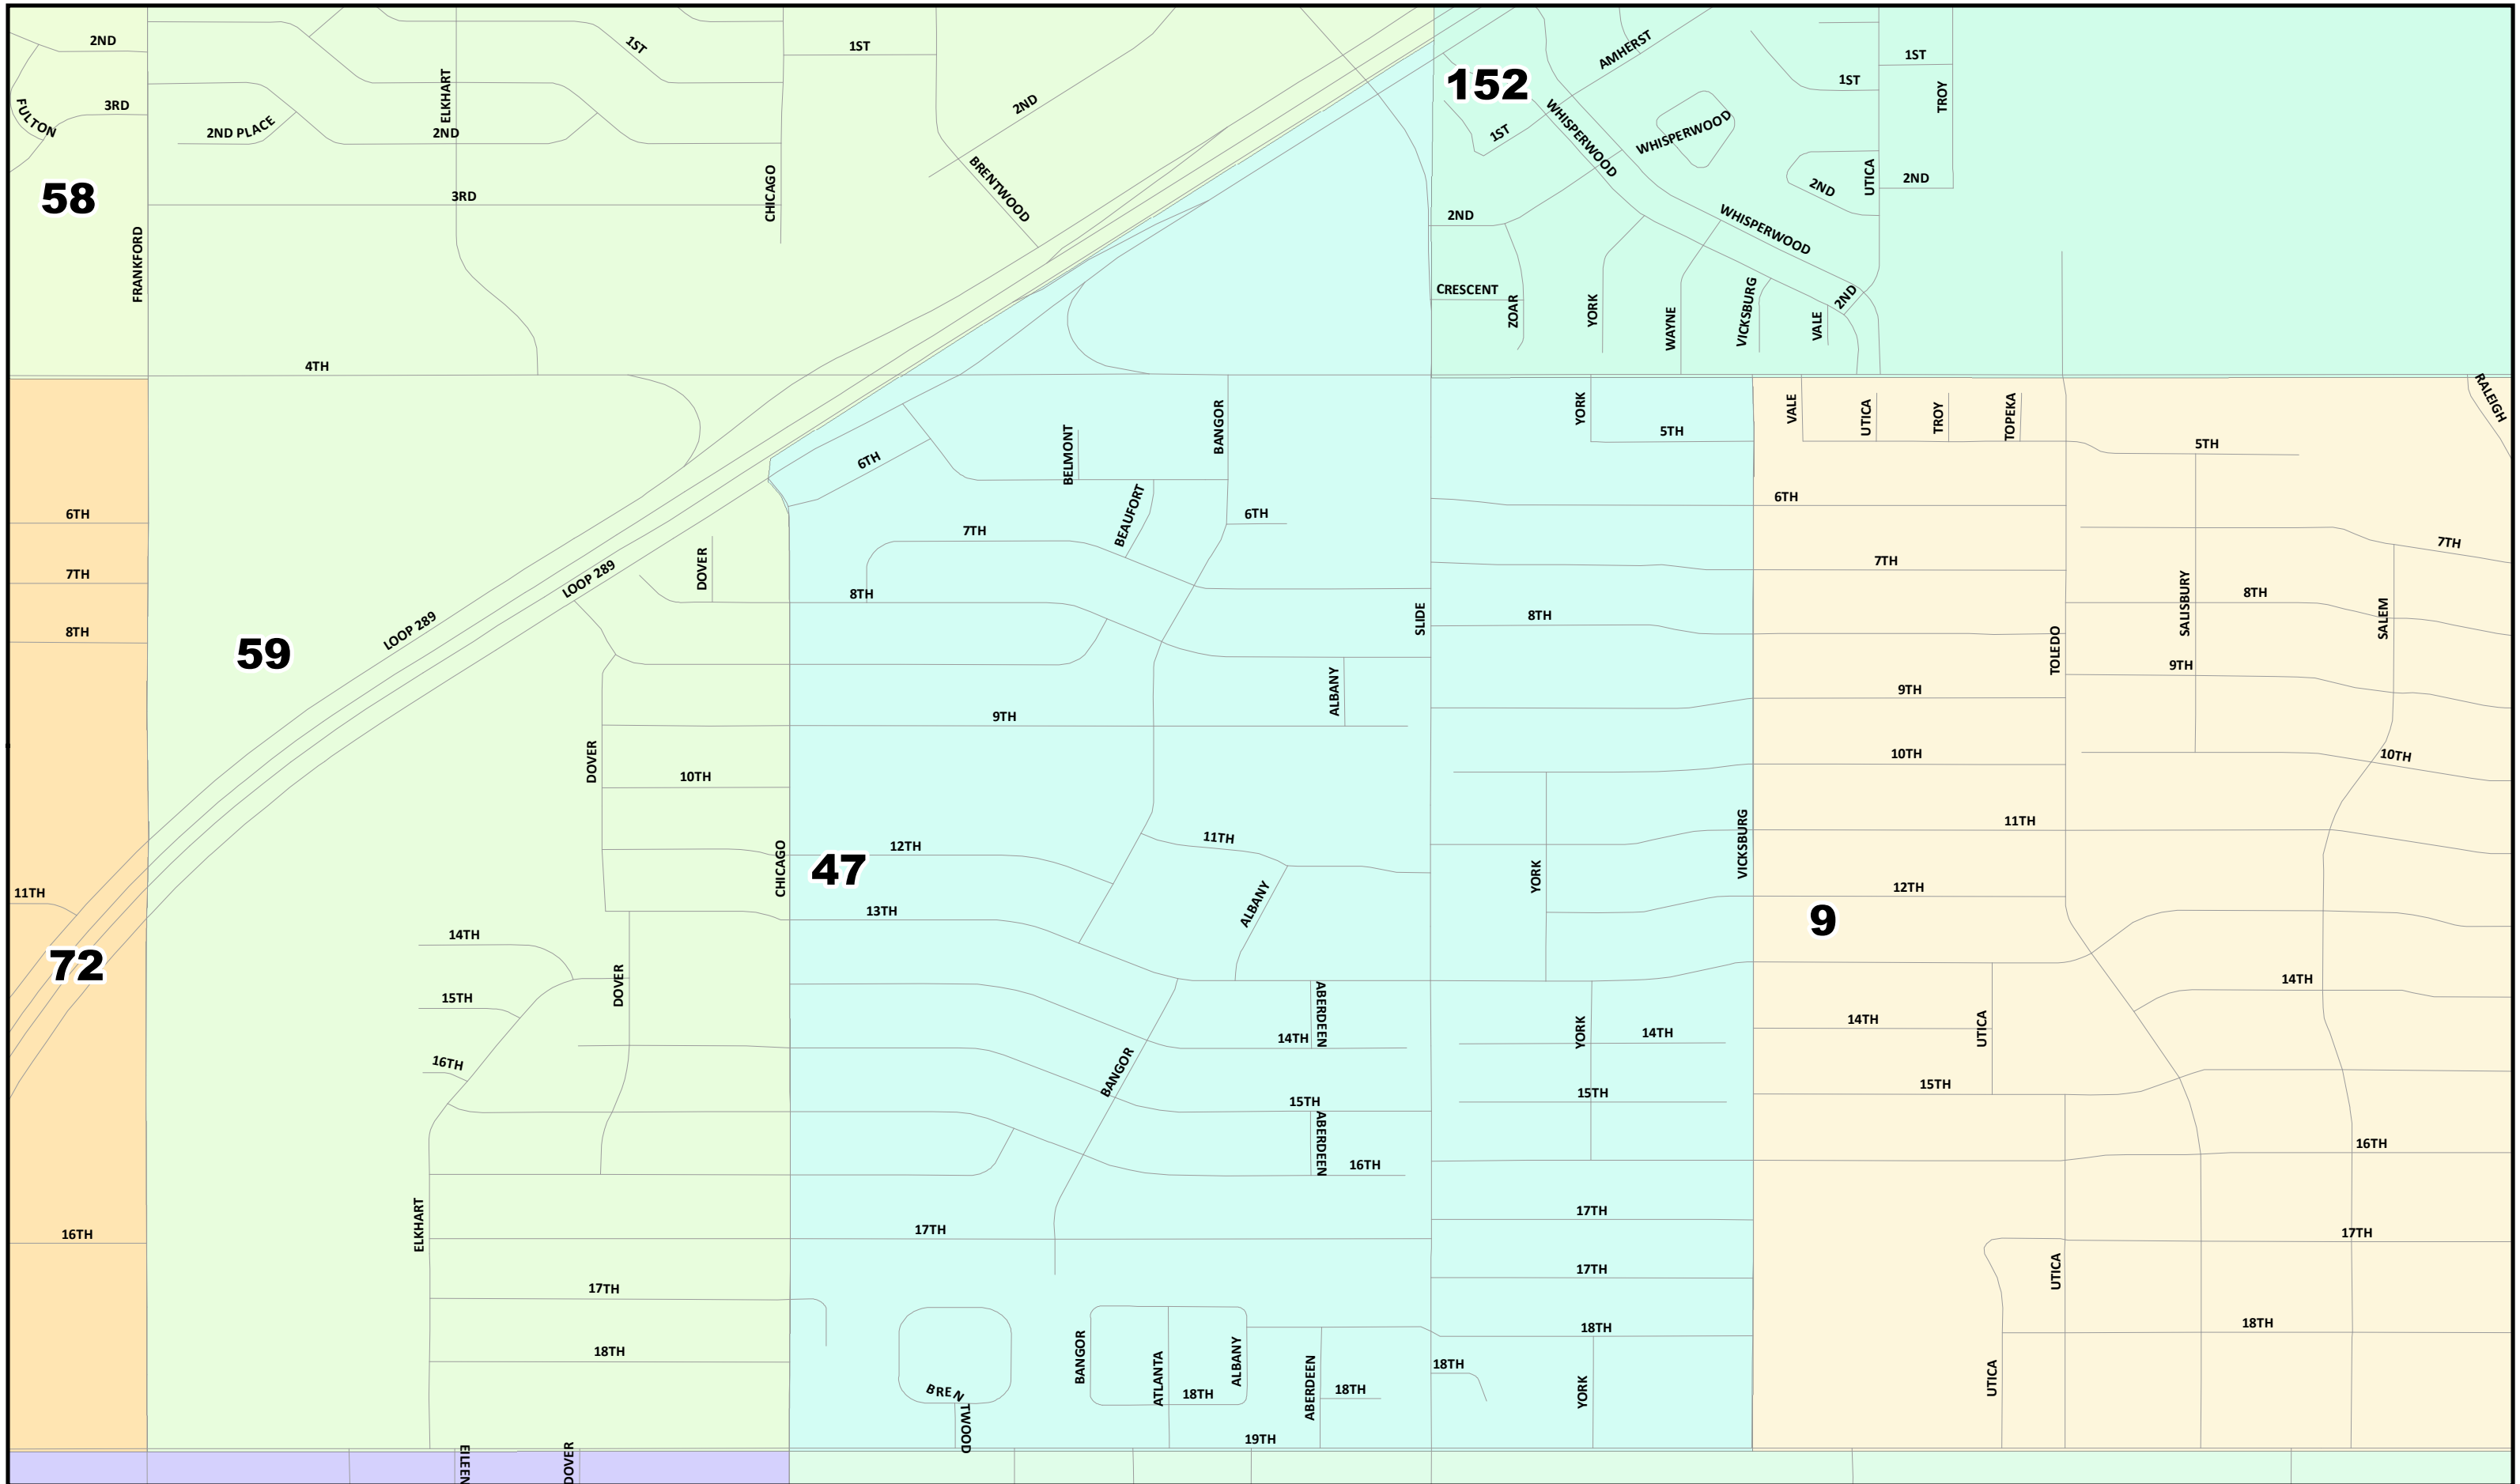

102

151

46

**Lubbock County
2022 Election Precincts
Election Precinct: 46**

© 2021 Bickerstaff Heath Delgado Acosta LLP
Data Source: Roads, Water and other features obtained from the 2020 Tiger/line files, U.S. Census Bureau