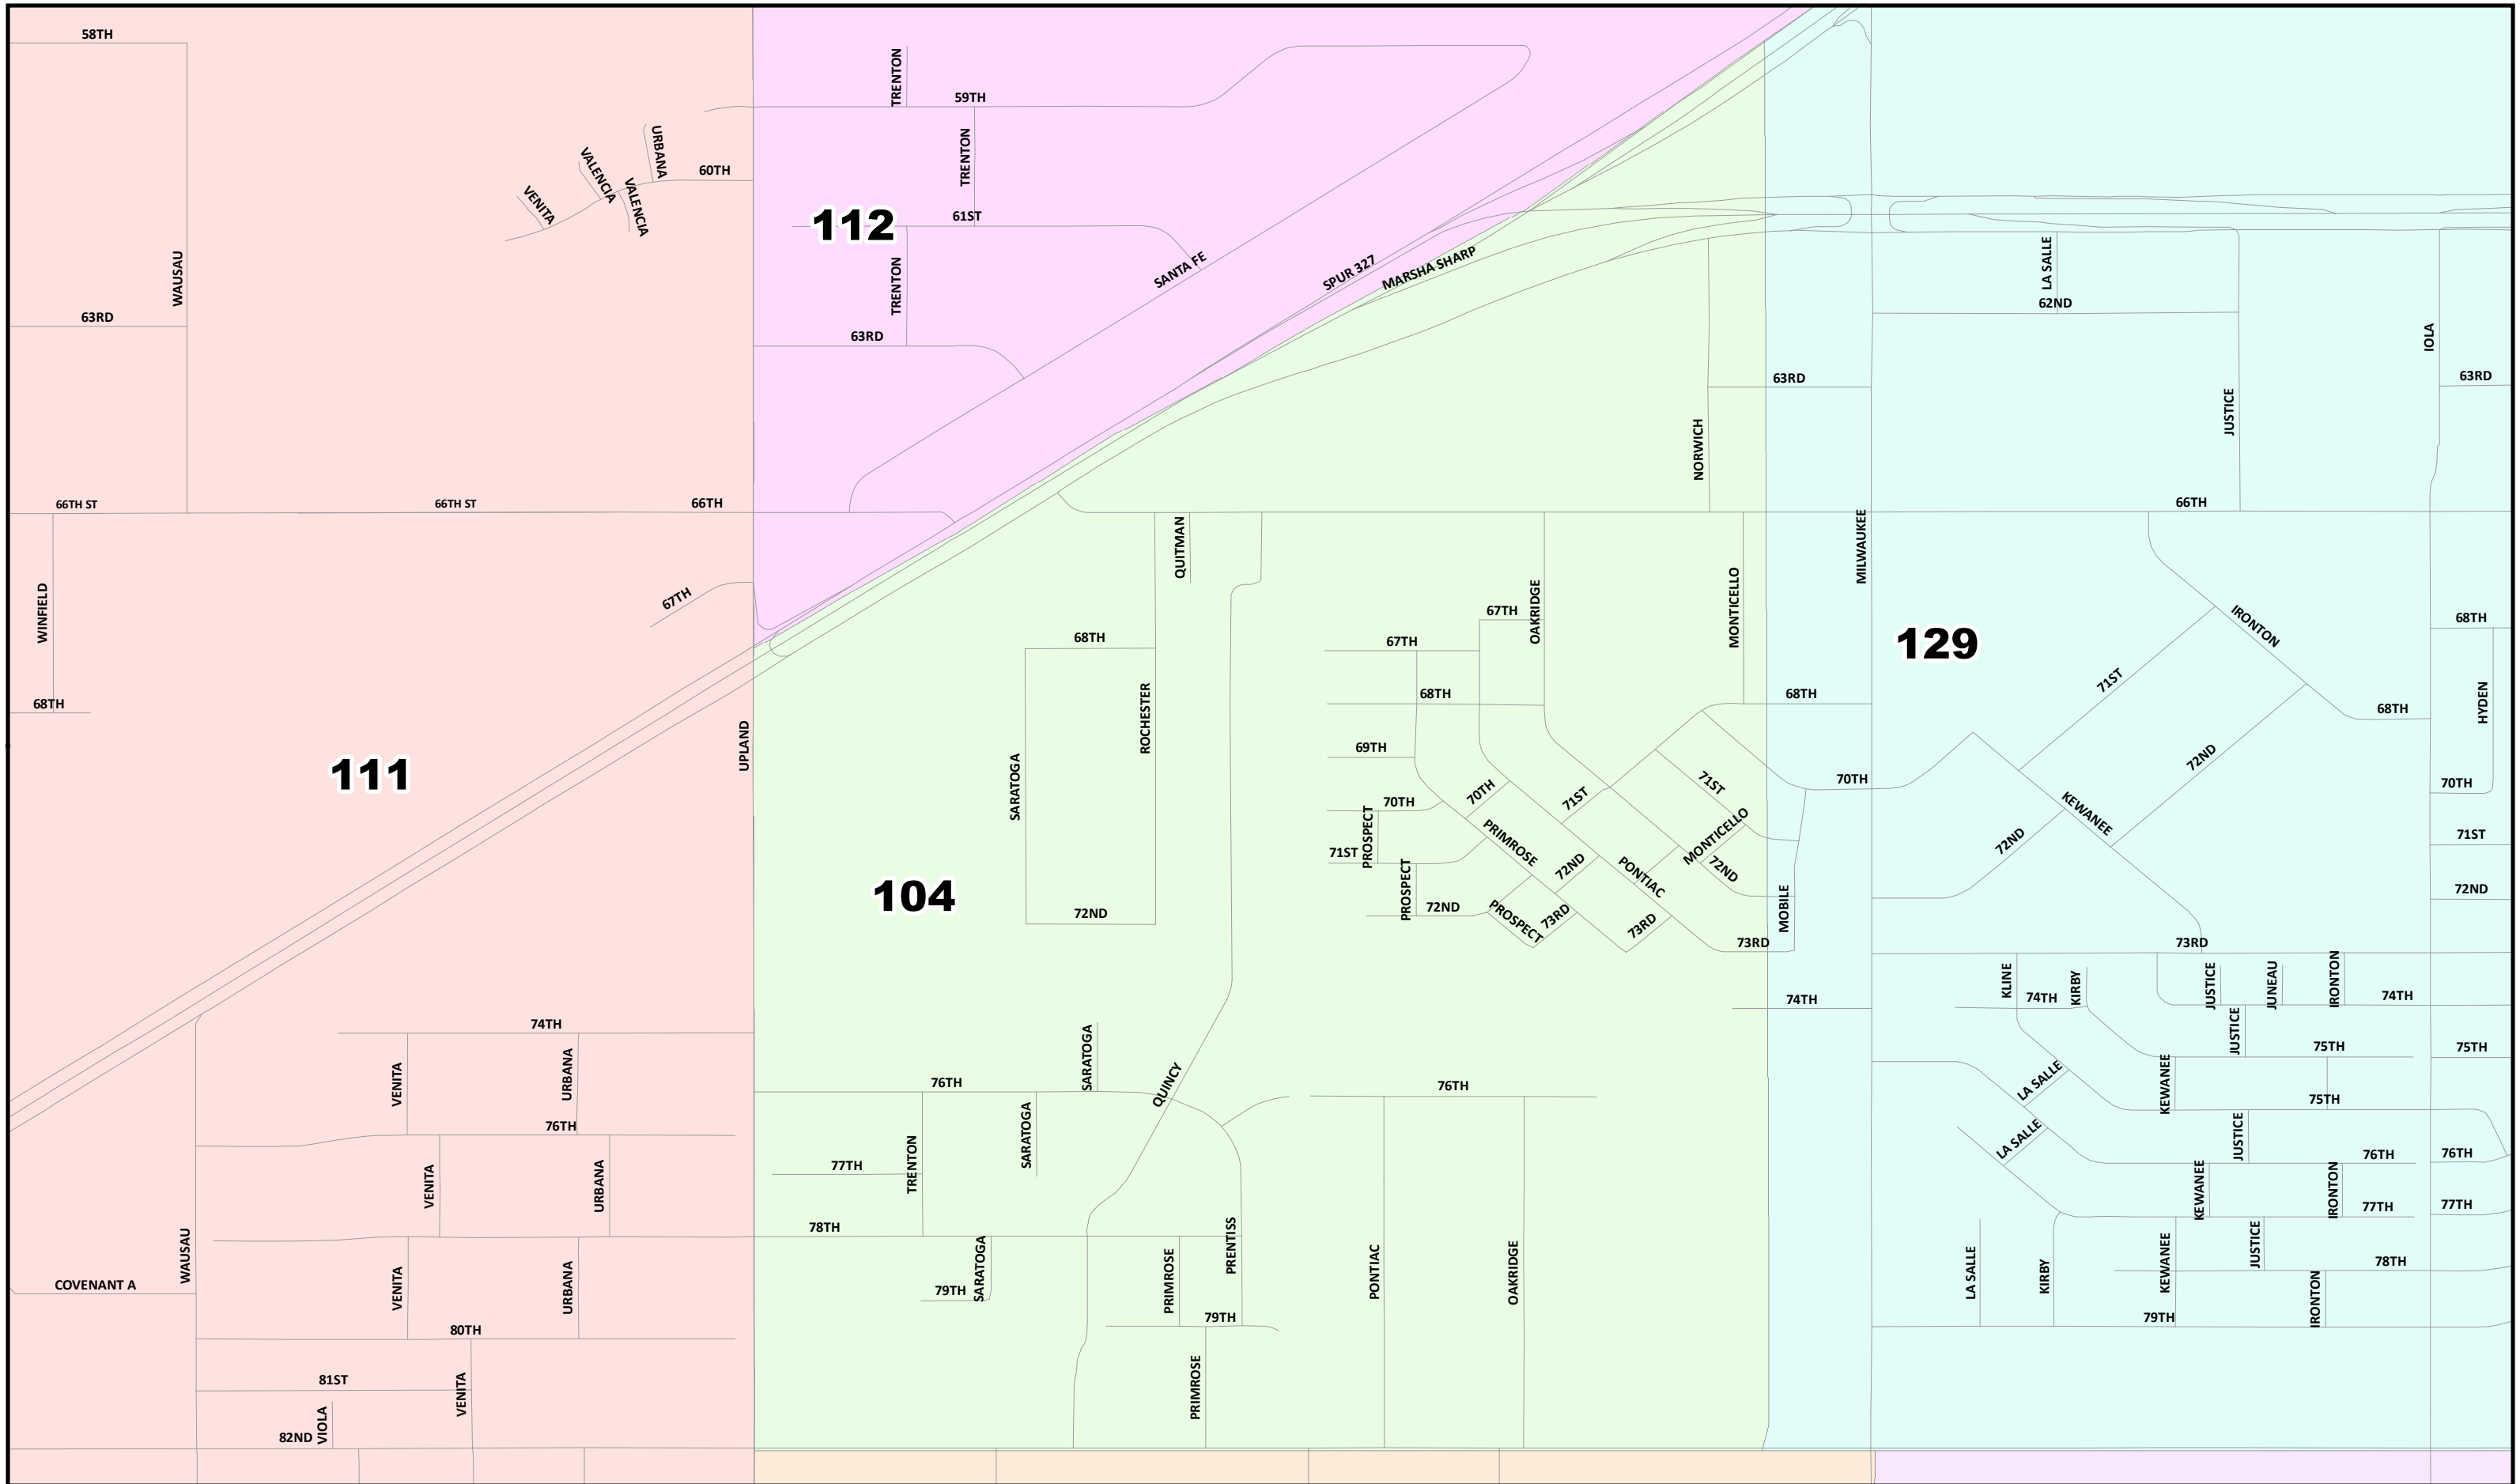

Lubbock County
2022 Election Precincts
Election Precinct: 104

© 2021 Bickerstaff Heath Delgado Acosta LLP
Data Source: Roads, Water and other
features obtained from the 2020
Tiger/line files, U.S. Census Bureau