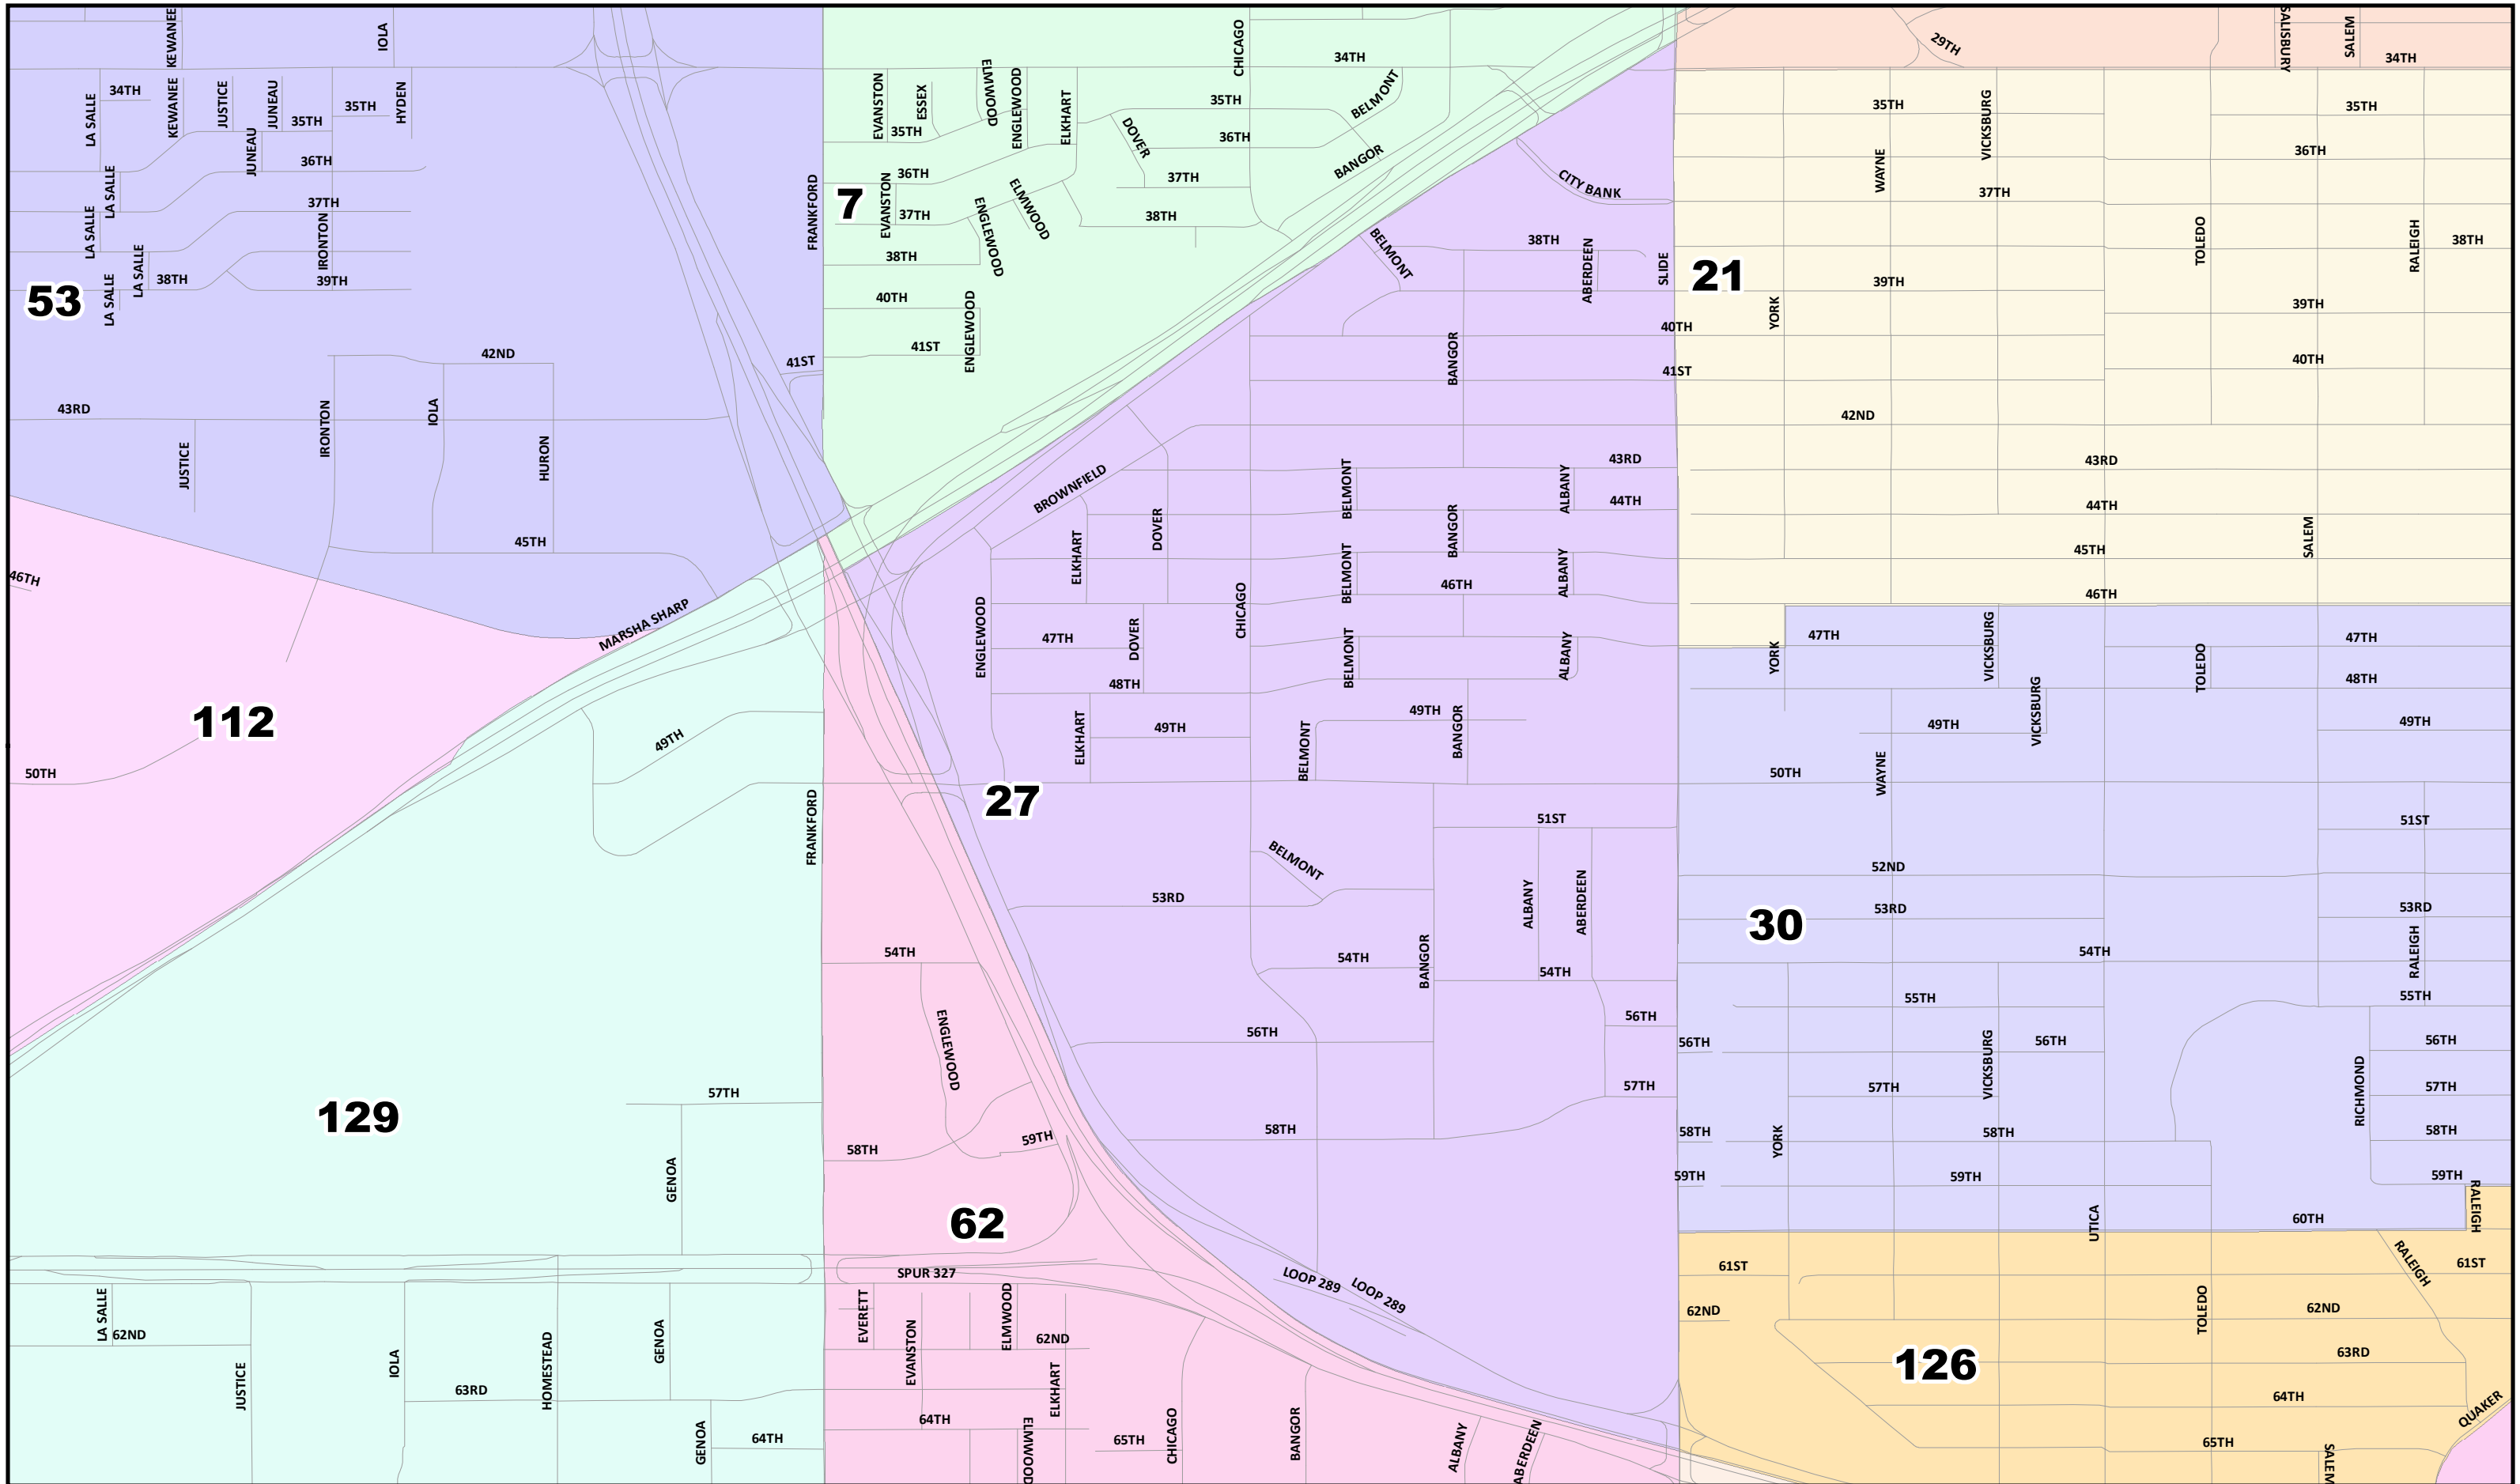

© 2021 Bickerstaff Heath Delgado Acosta LLP
 Data Source: Roads, Water and other features obtained from the 2020 Tiger/line files, U.S. Census Bureau

 0 0.15 0.3 0.6 Miles
 Created: 12/17/2021
 Background Image: ESRI World Street Map