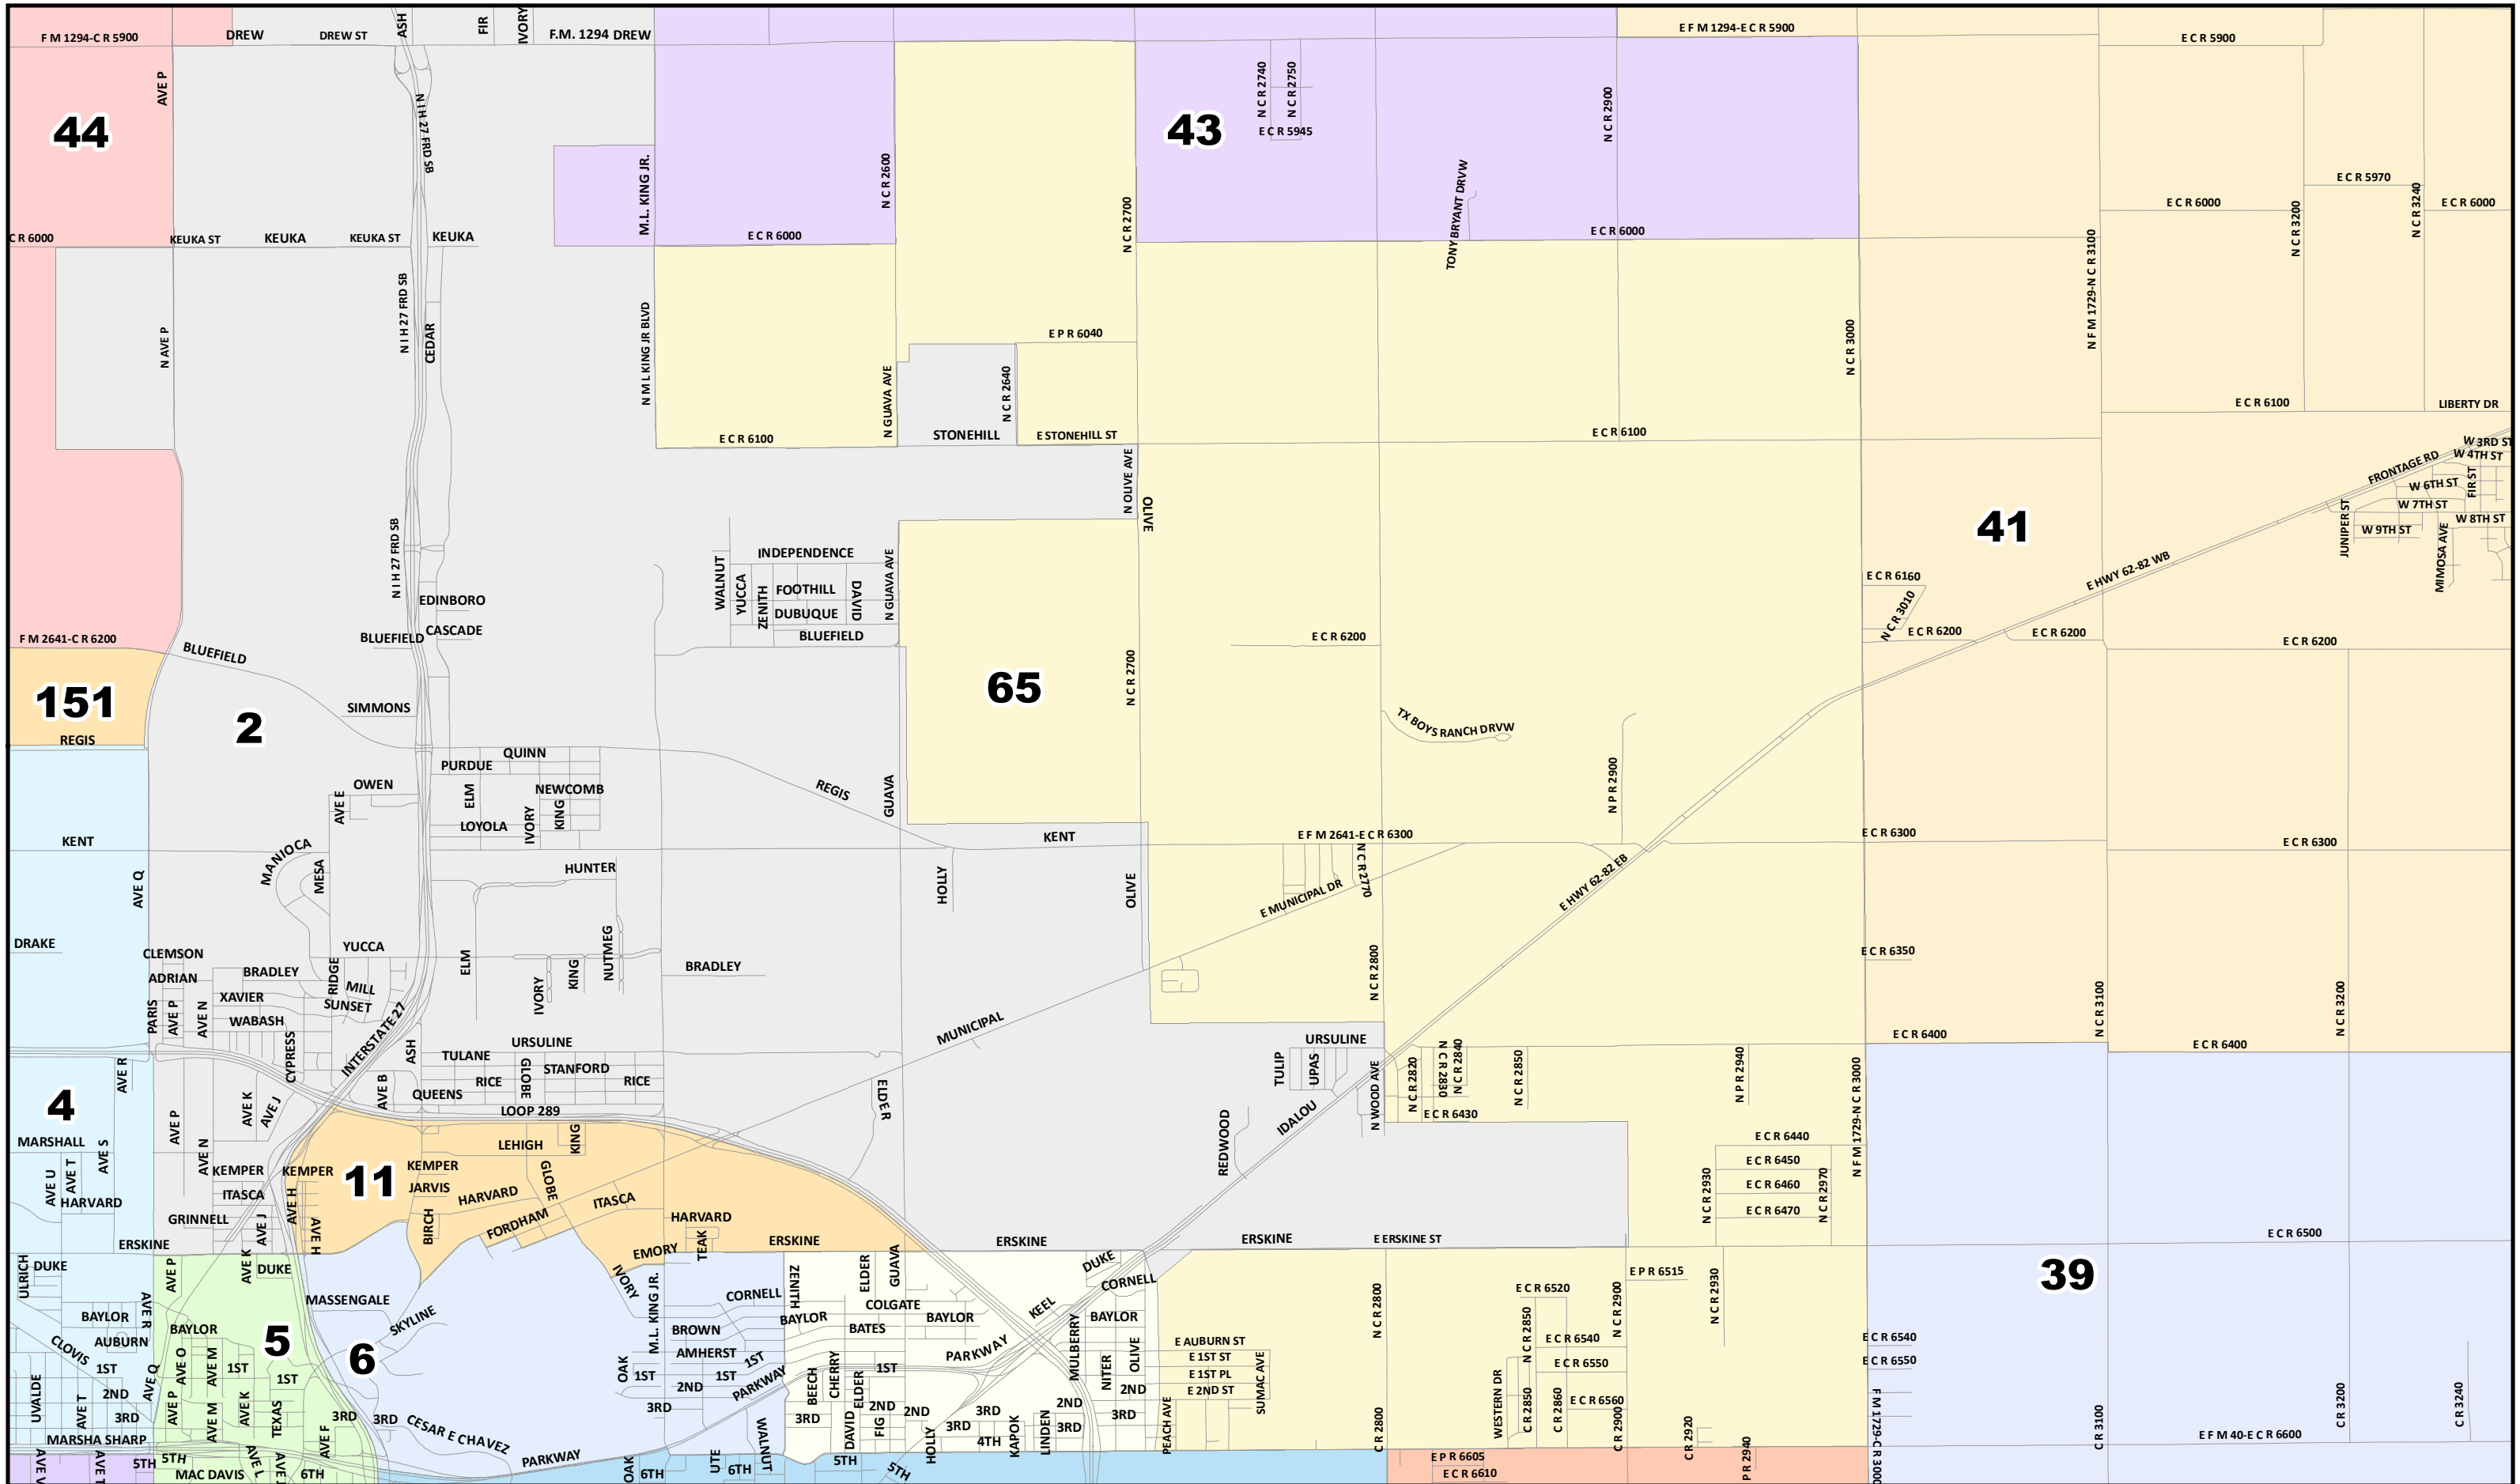

Lubbock County
2022 Election Precincts
Election Precinct: 65

© 2021 Bickerstaff Heath Delgado Acosta LLP
Data Source: Roads, Water and other features obtained from the 2020 Tiger/line files, U.S. Census Bureau