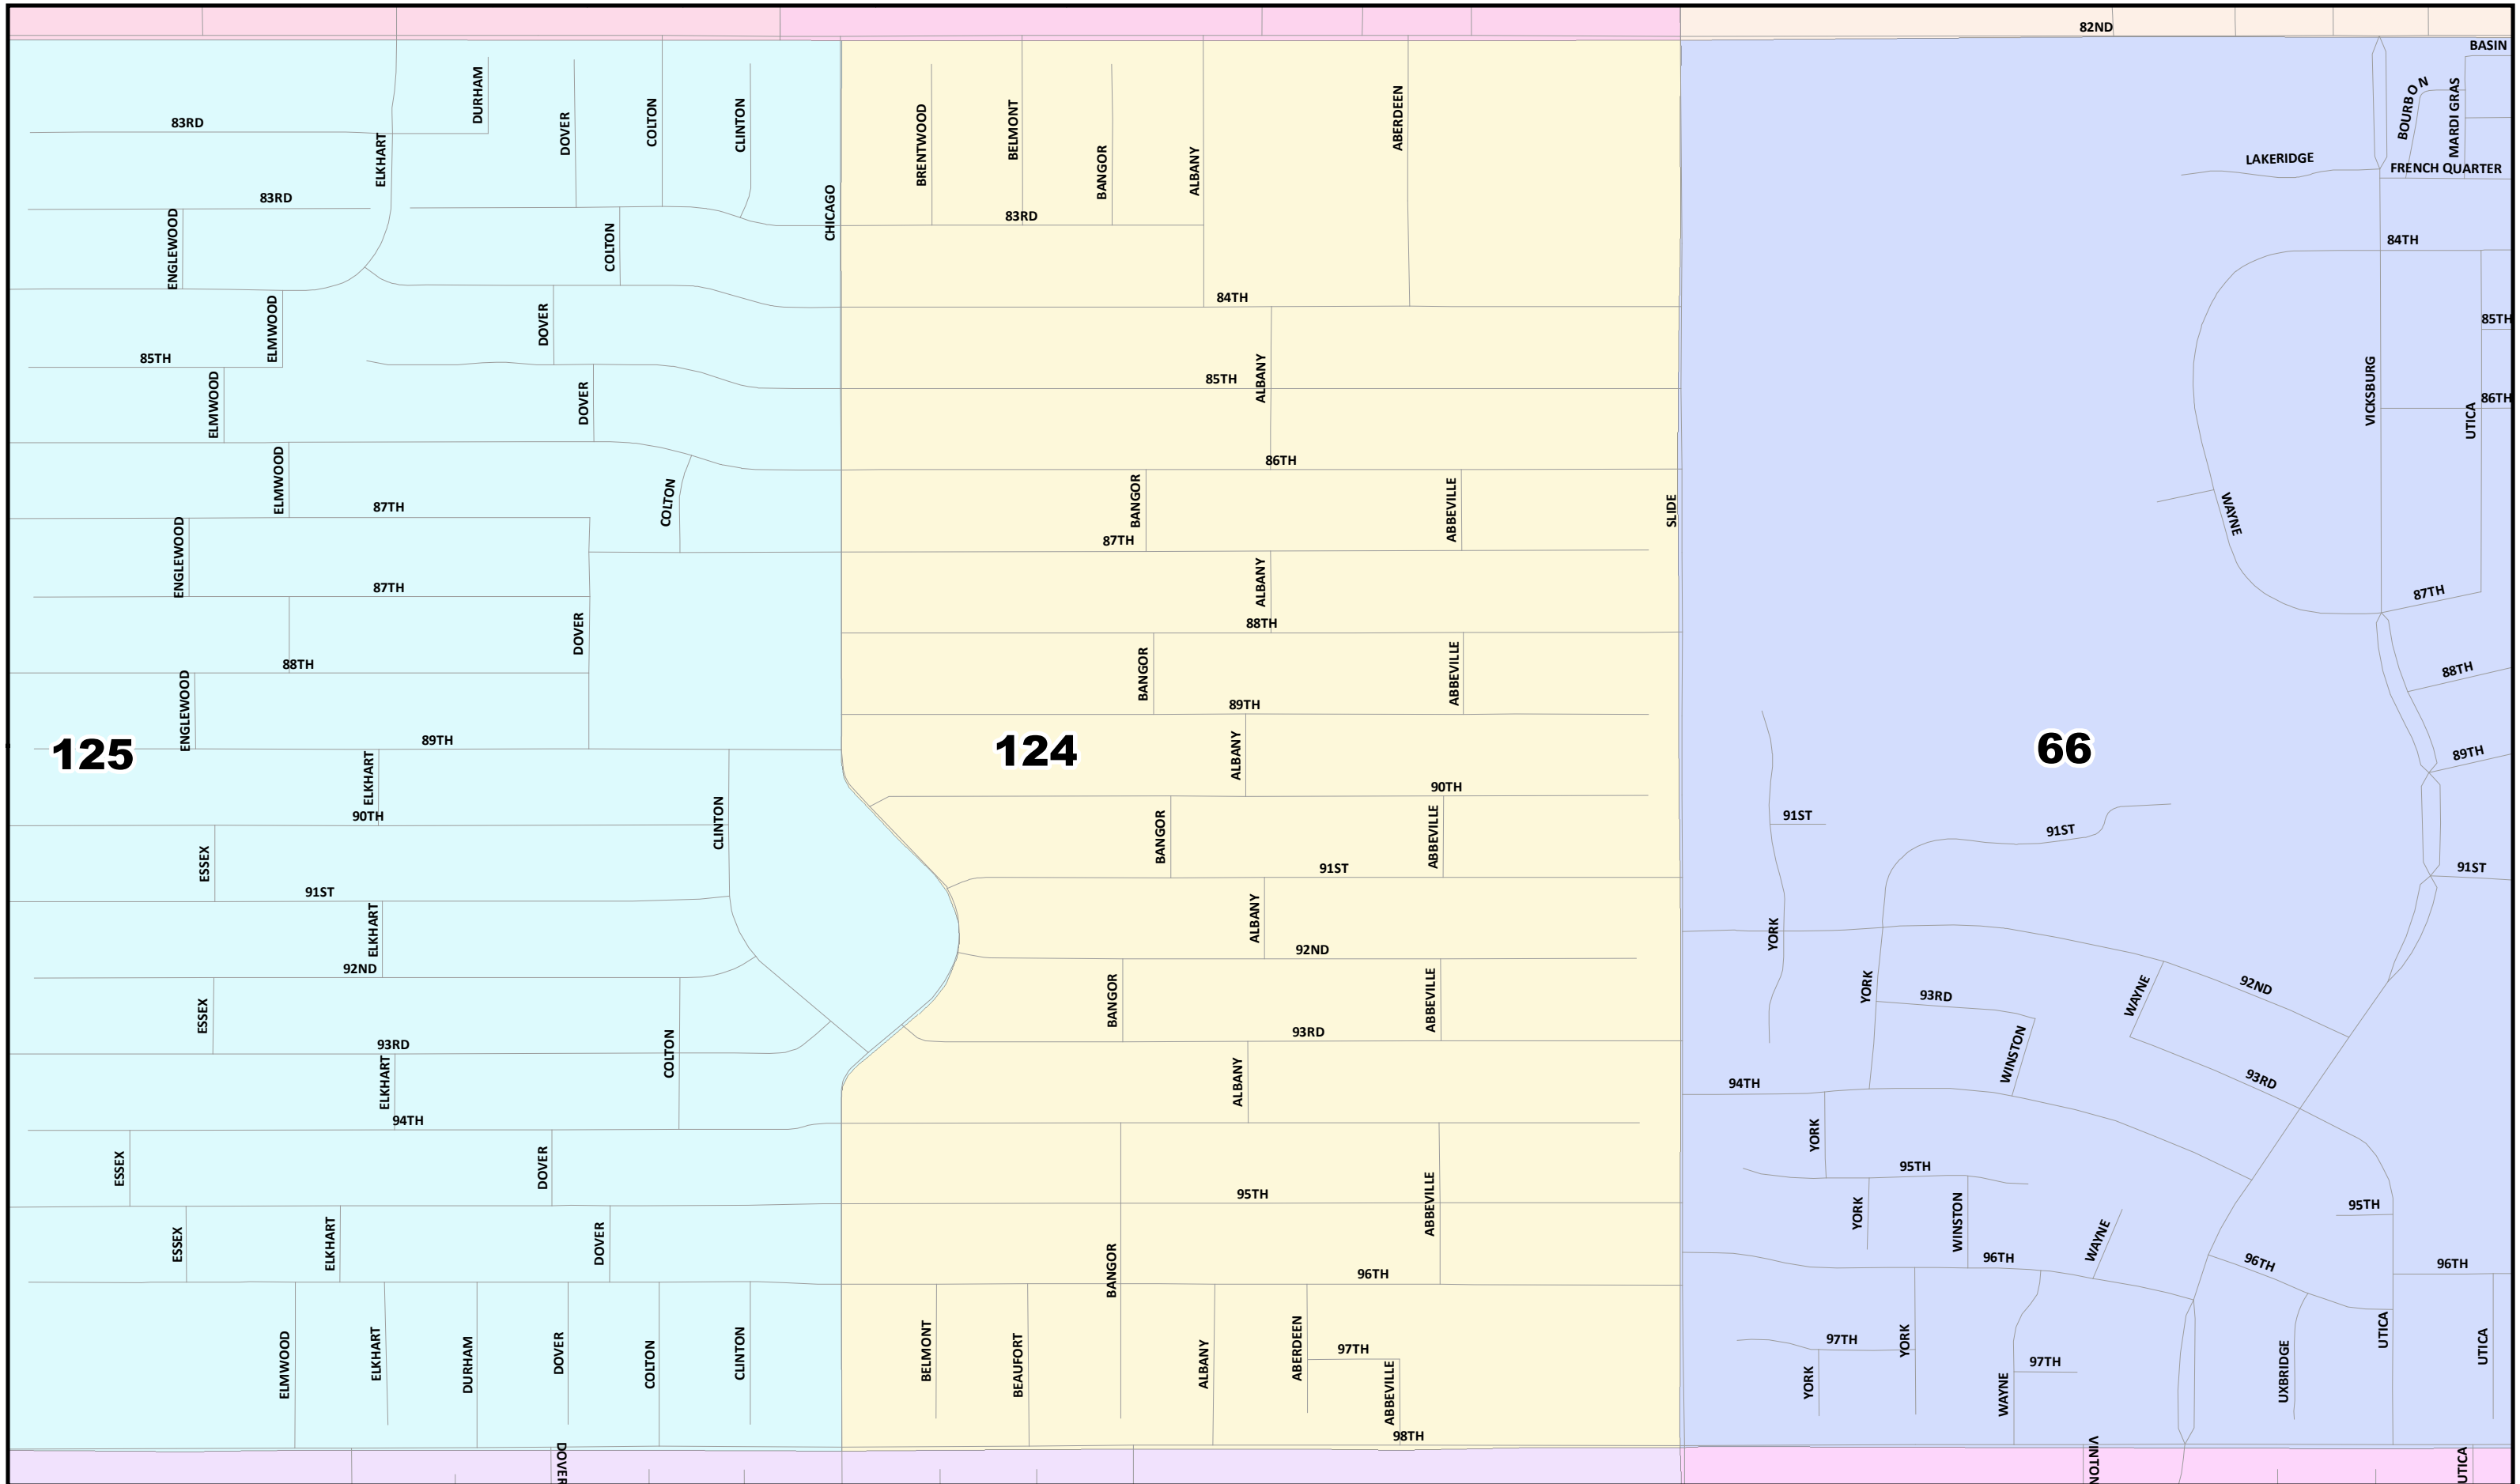

Lubbock County
2022 Election Precincts
Election Precinct: 122

Lubbock County
2022 Election Precincts
Election Precinct: 123

© 2021 Bickerstaff Heath Delgado Acosta LLP
 Data Source: Roads, Water and other
 features obtained from the 2020
 Tiger/line files, U.S. Census Bureau