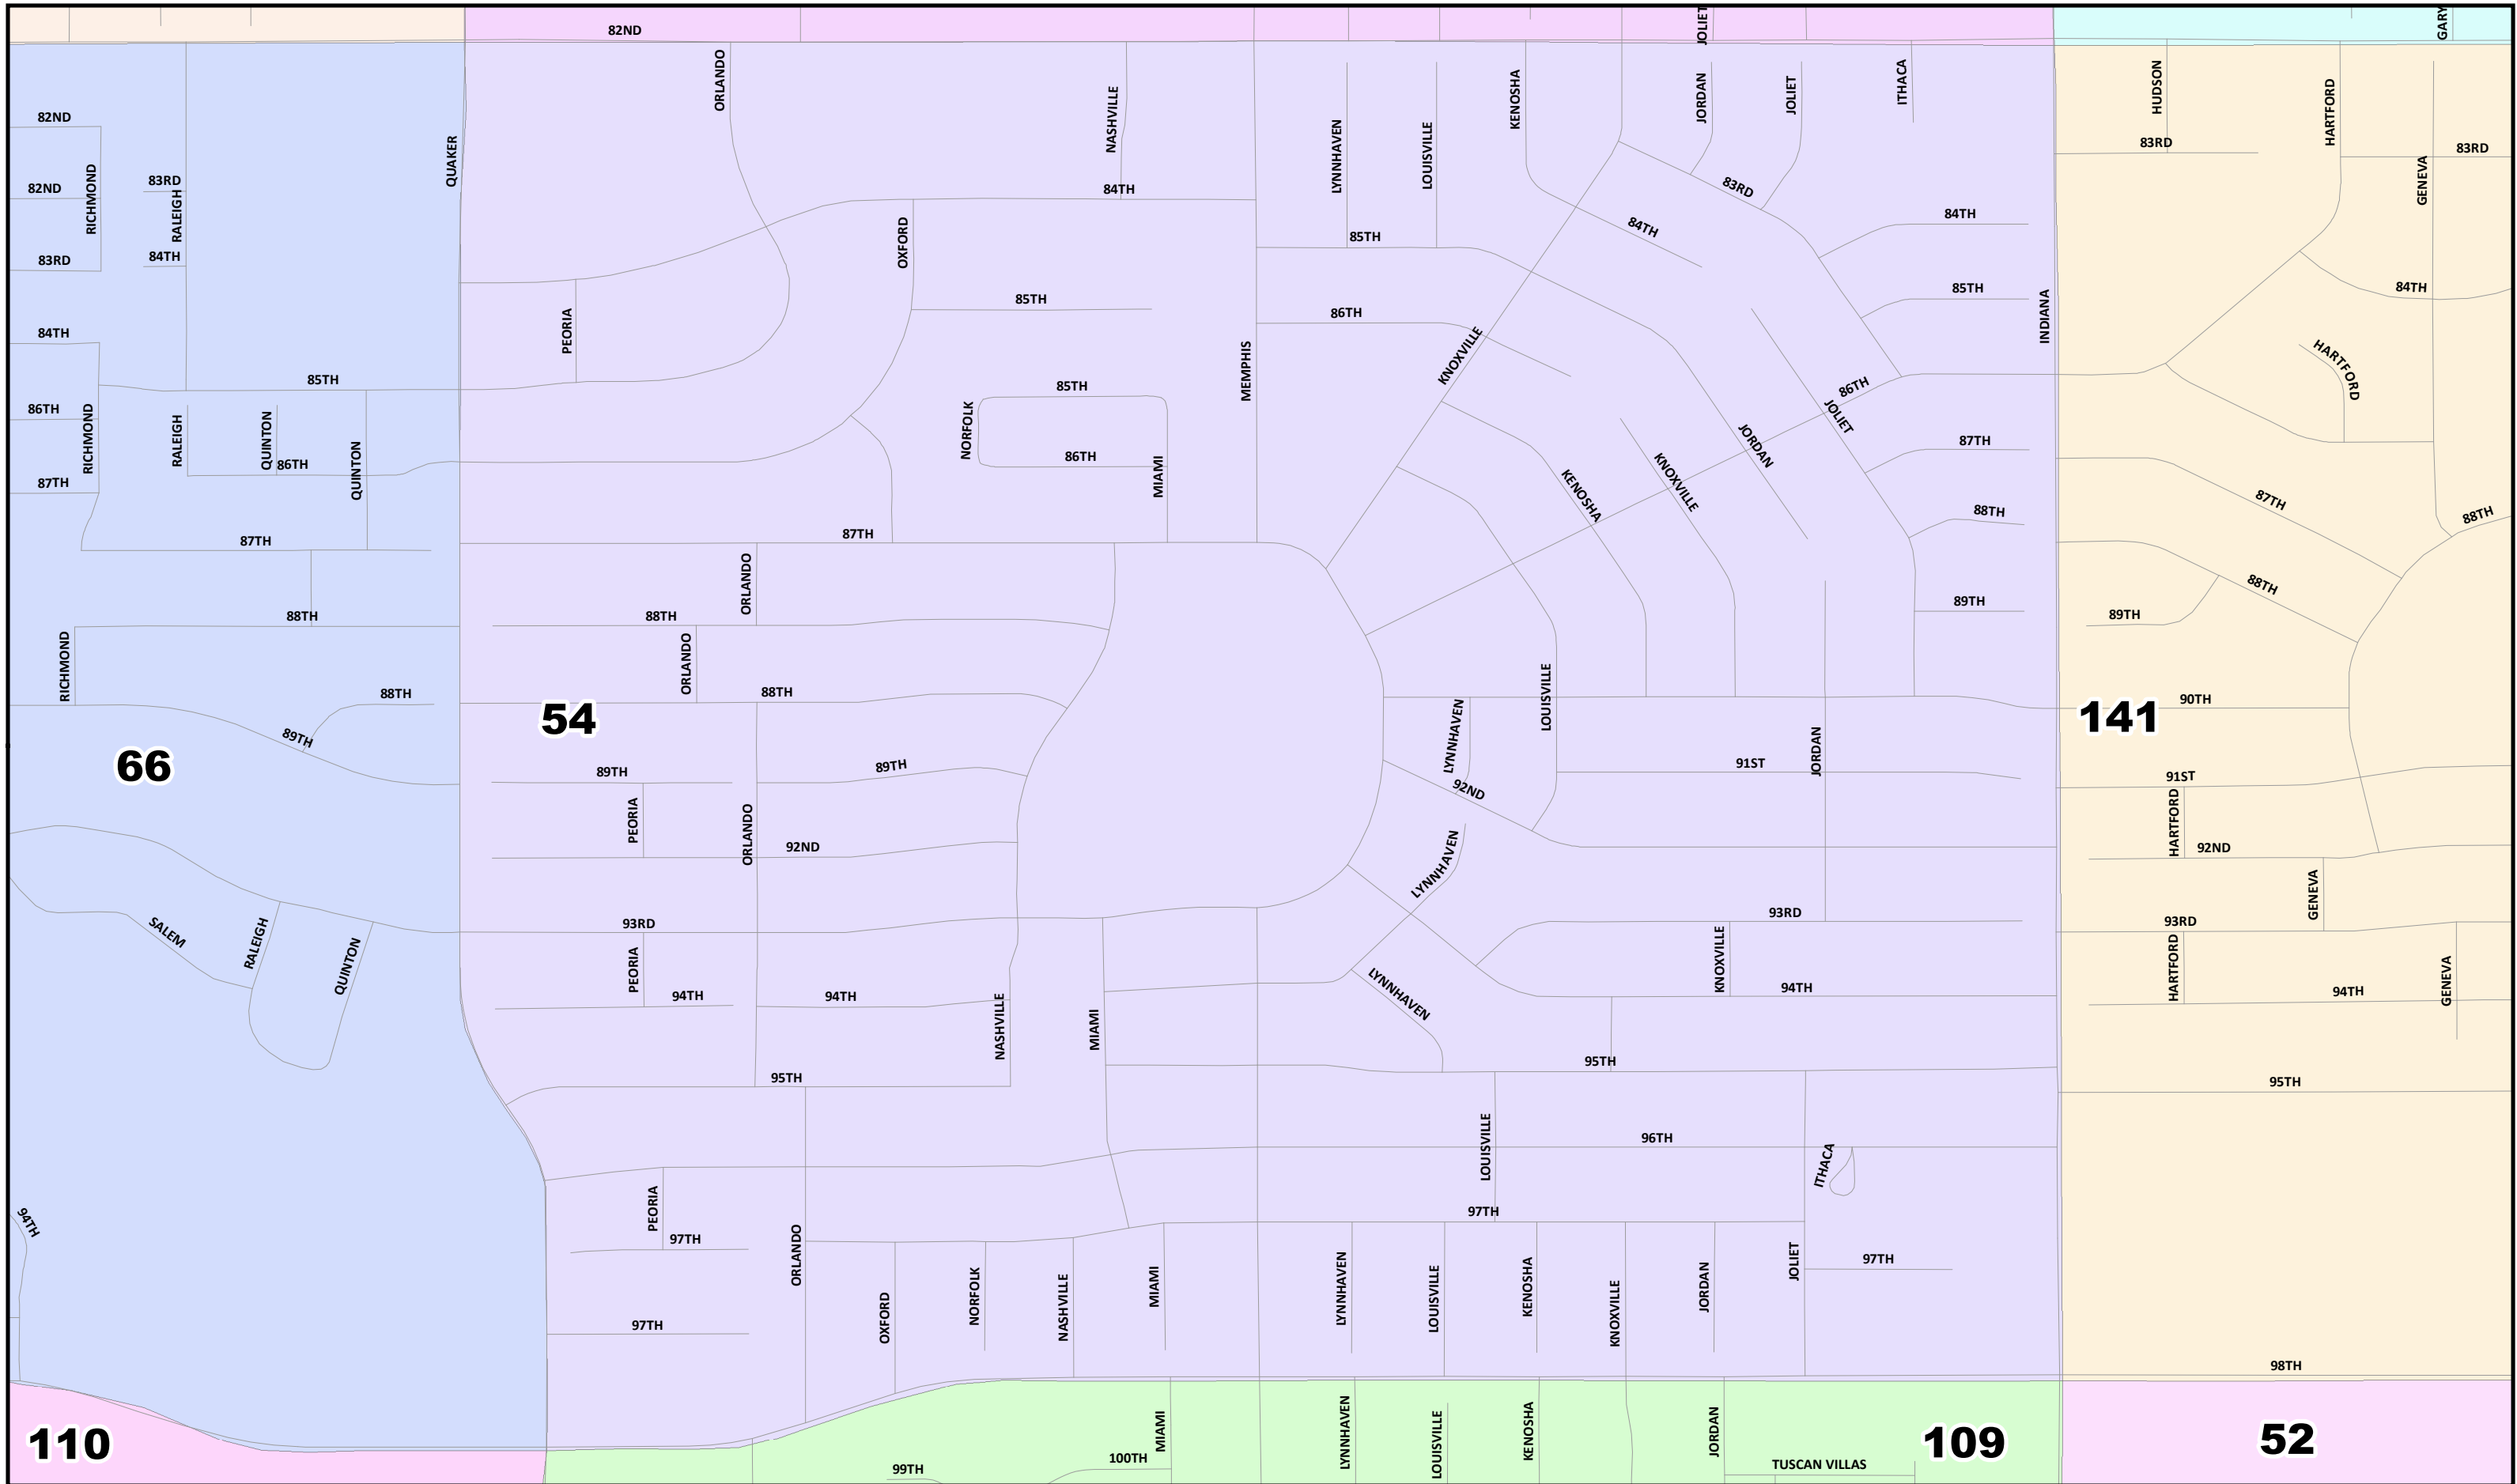

0 0.075 0.15 0.3 Miles
Created: 12/17/2021
Background Image: ESRI World Street Map

Lubbock County
2022 Election Precincts
Election Precinct: 54

© 2021 Bickerstaff Heath Delgado Acosta LLP
Data Source: Roads, Water and other features obtained from the 2020 Tiger/line files, U.S. Census Bureau