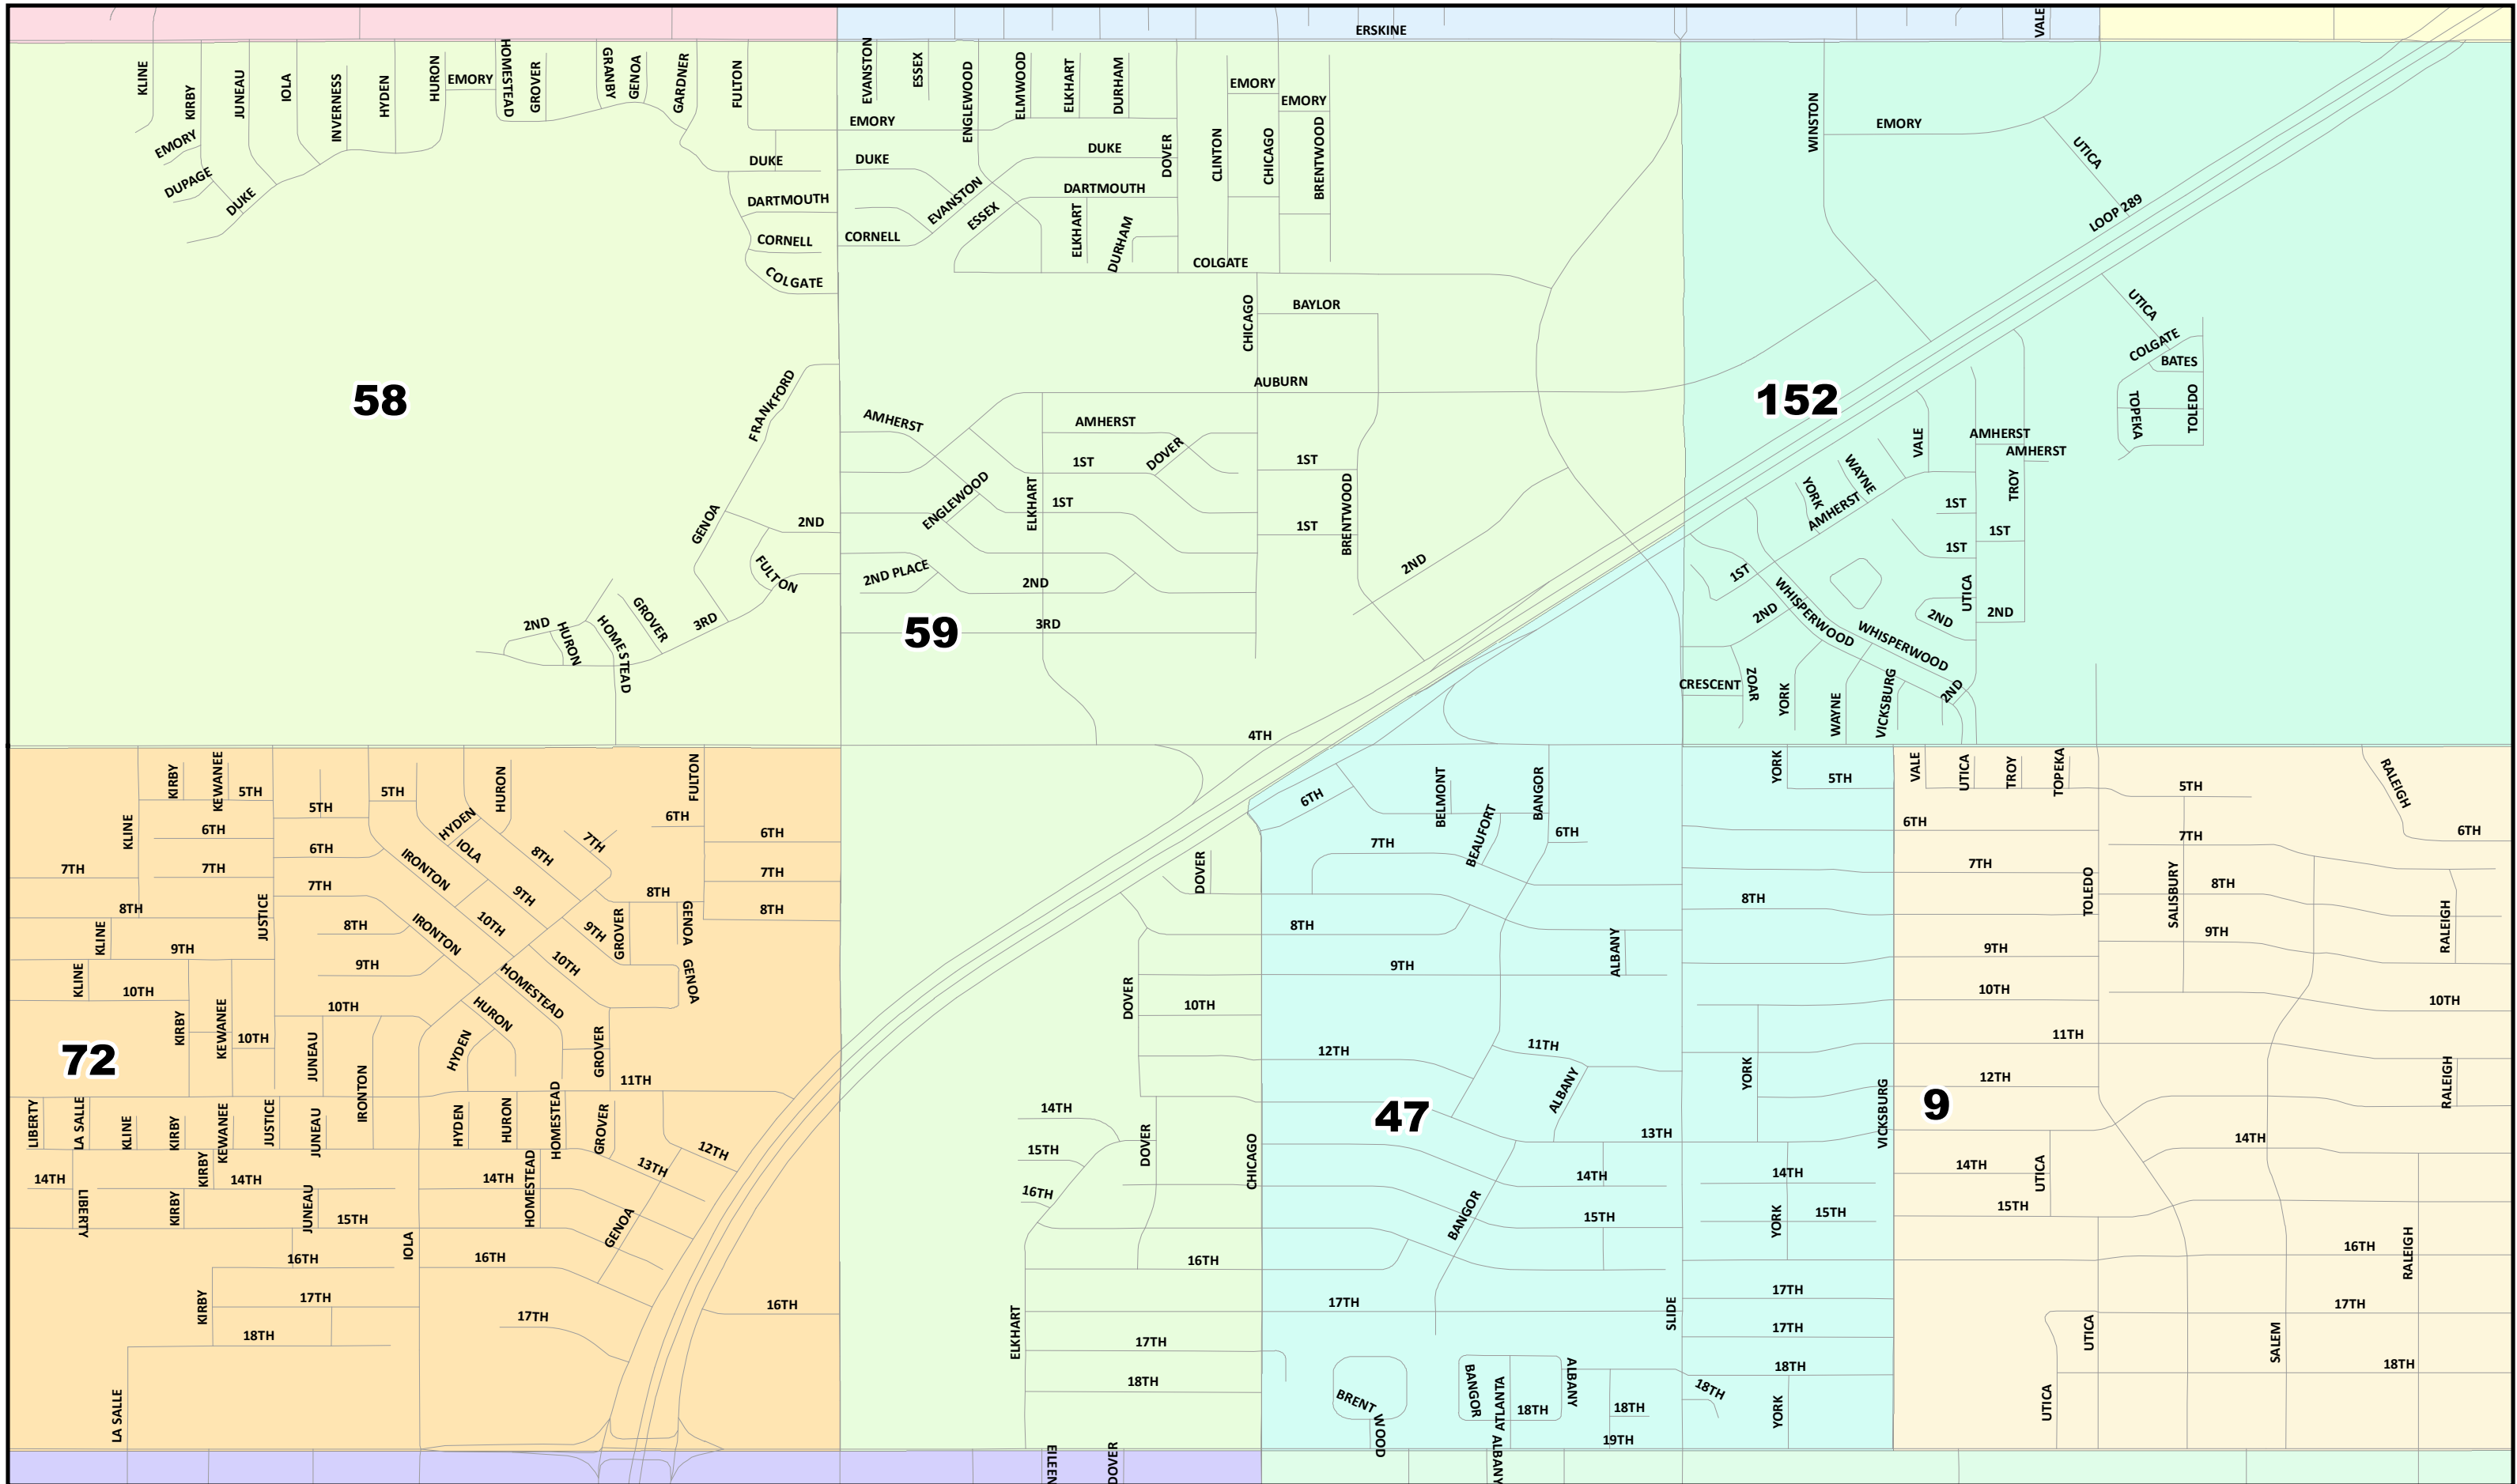

Lubbock County
2022 Election Precincts
Election Precinct: 59

© 2021 Bickerstaff Heath Delgado Acosta LLP
Data Source: Roads, Water and other features obtained from the 2020 Tiger/line files, U.S. Census Bureau