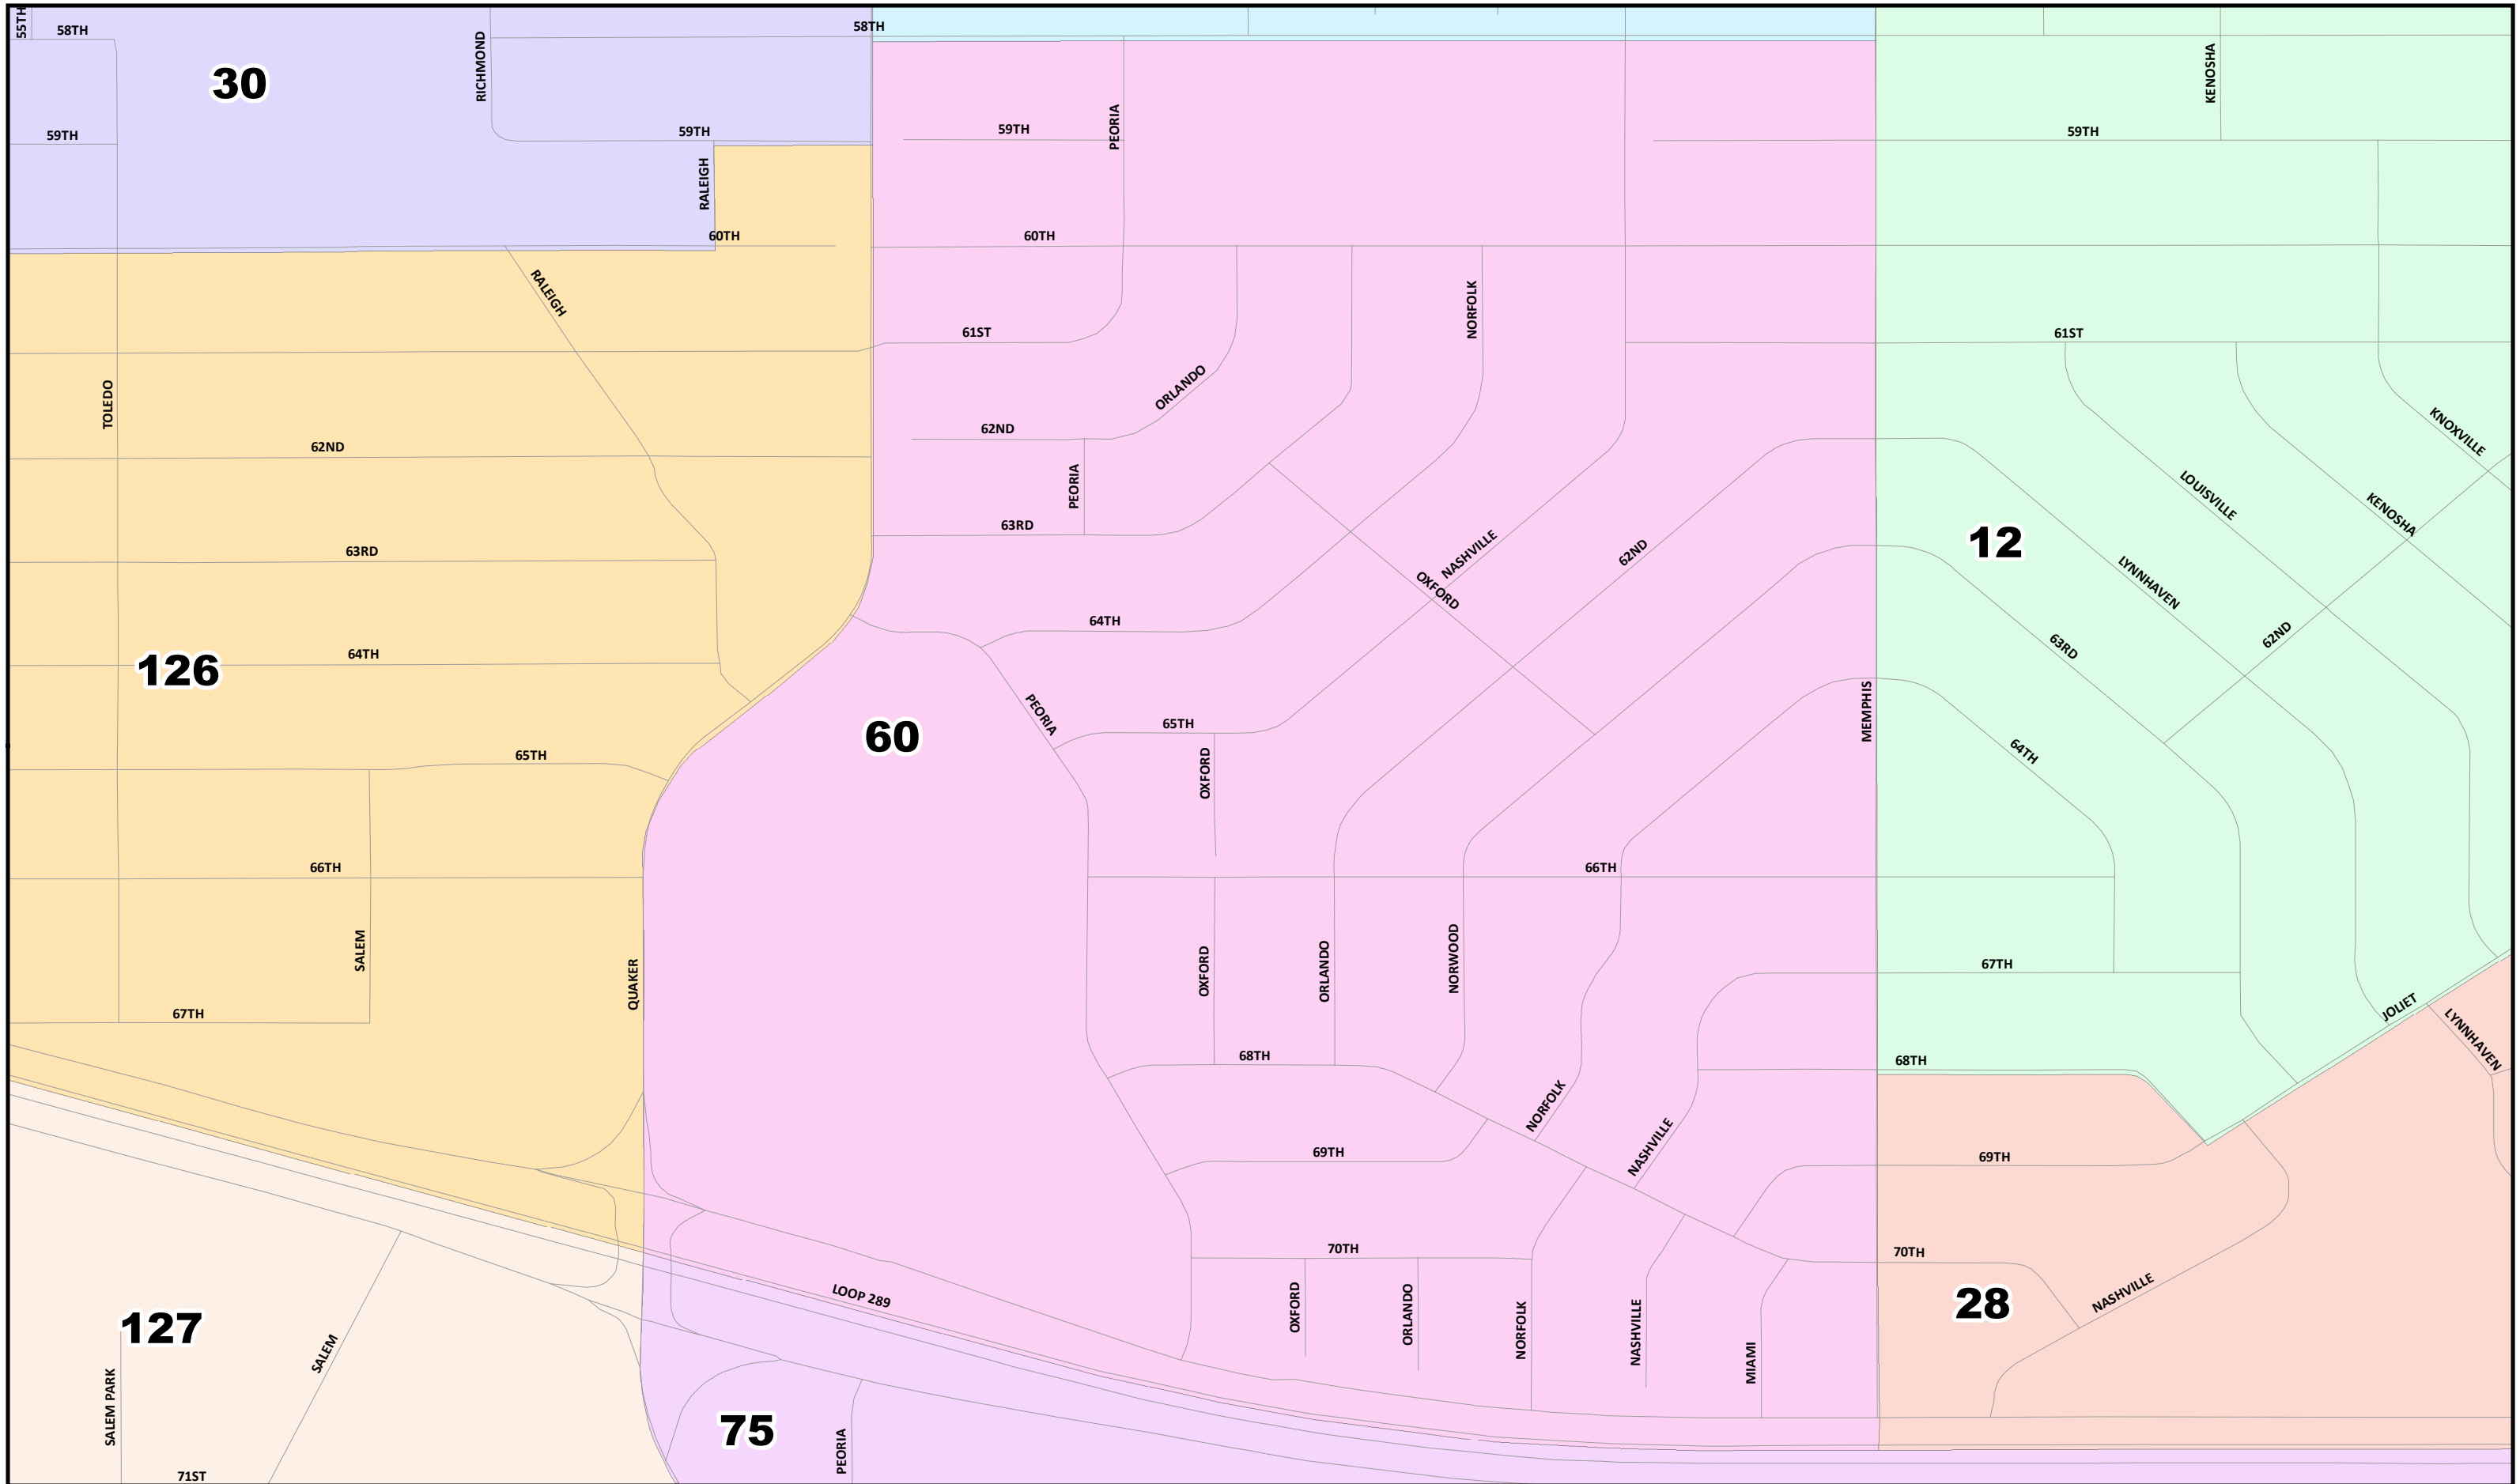

Lubbock County
2022 Election Precincts
Election Precinct: 60