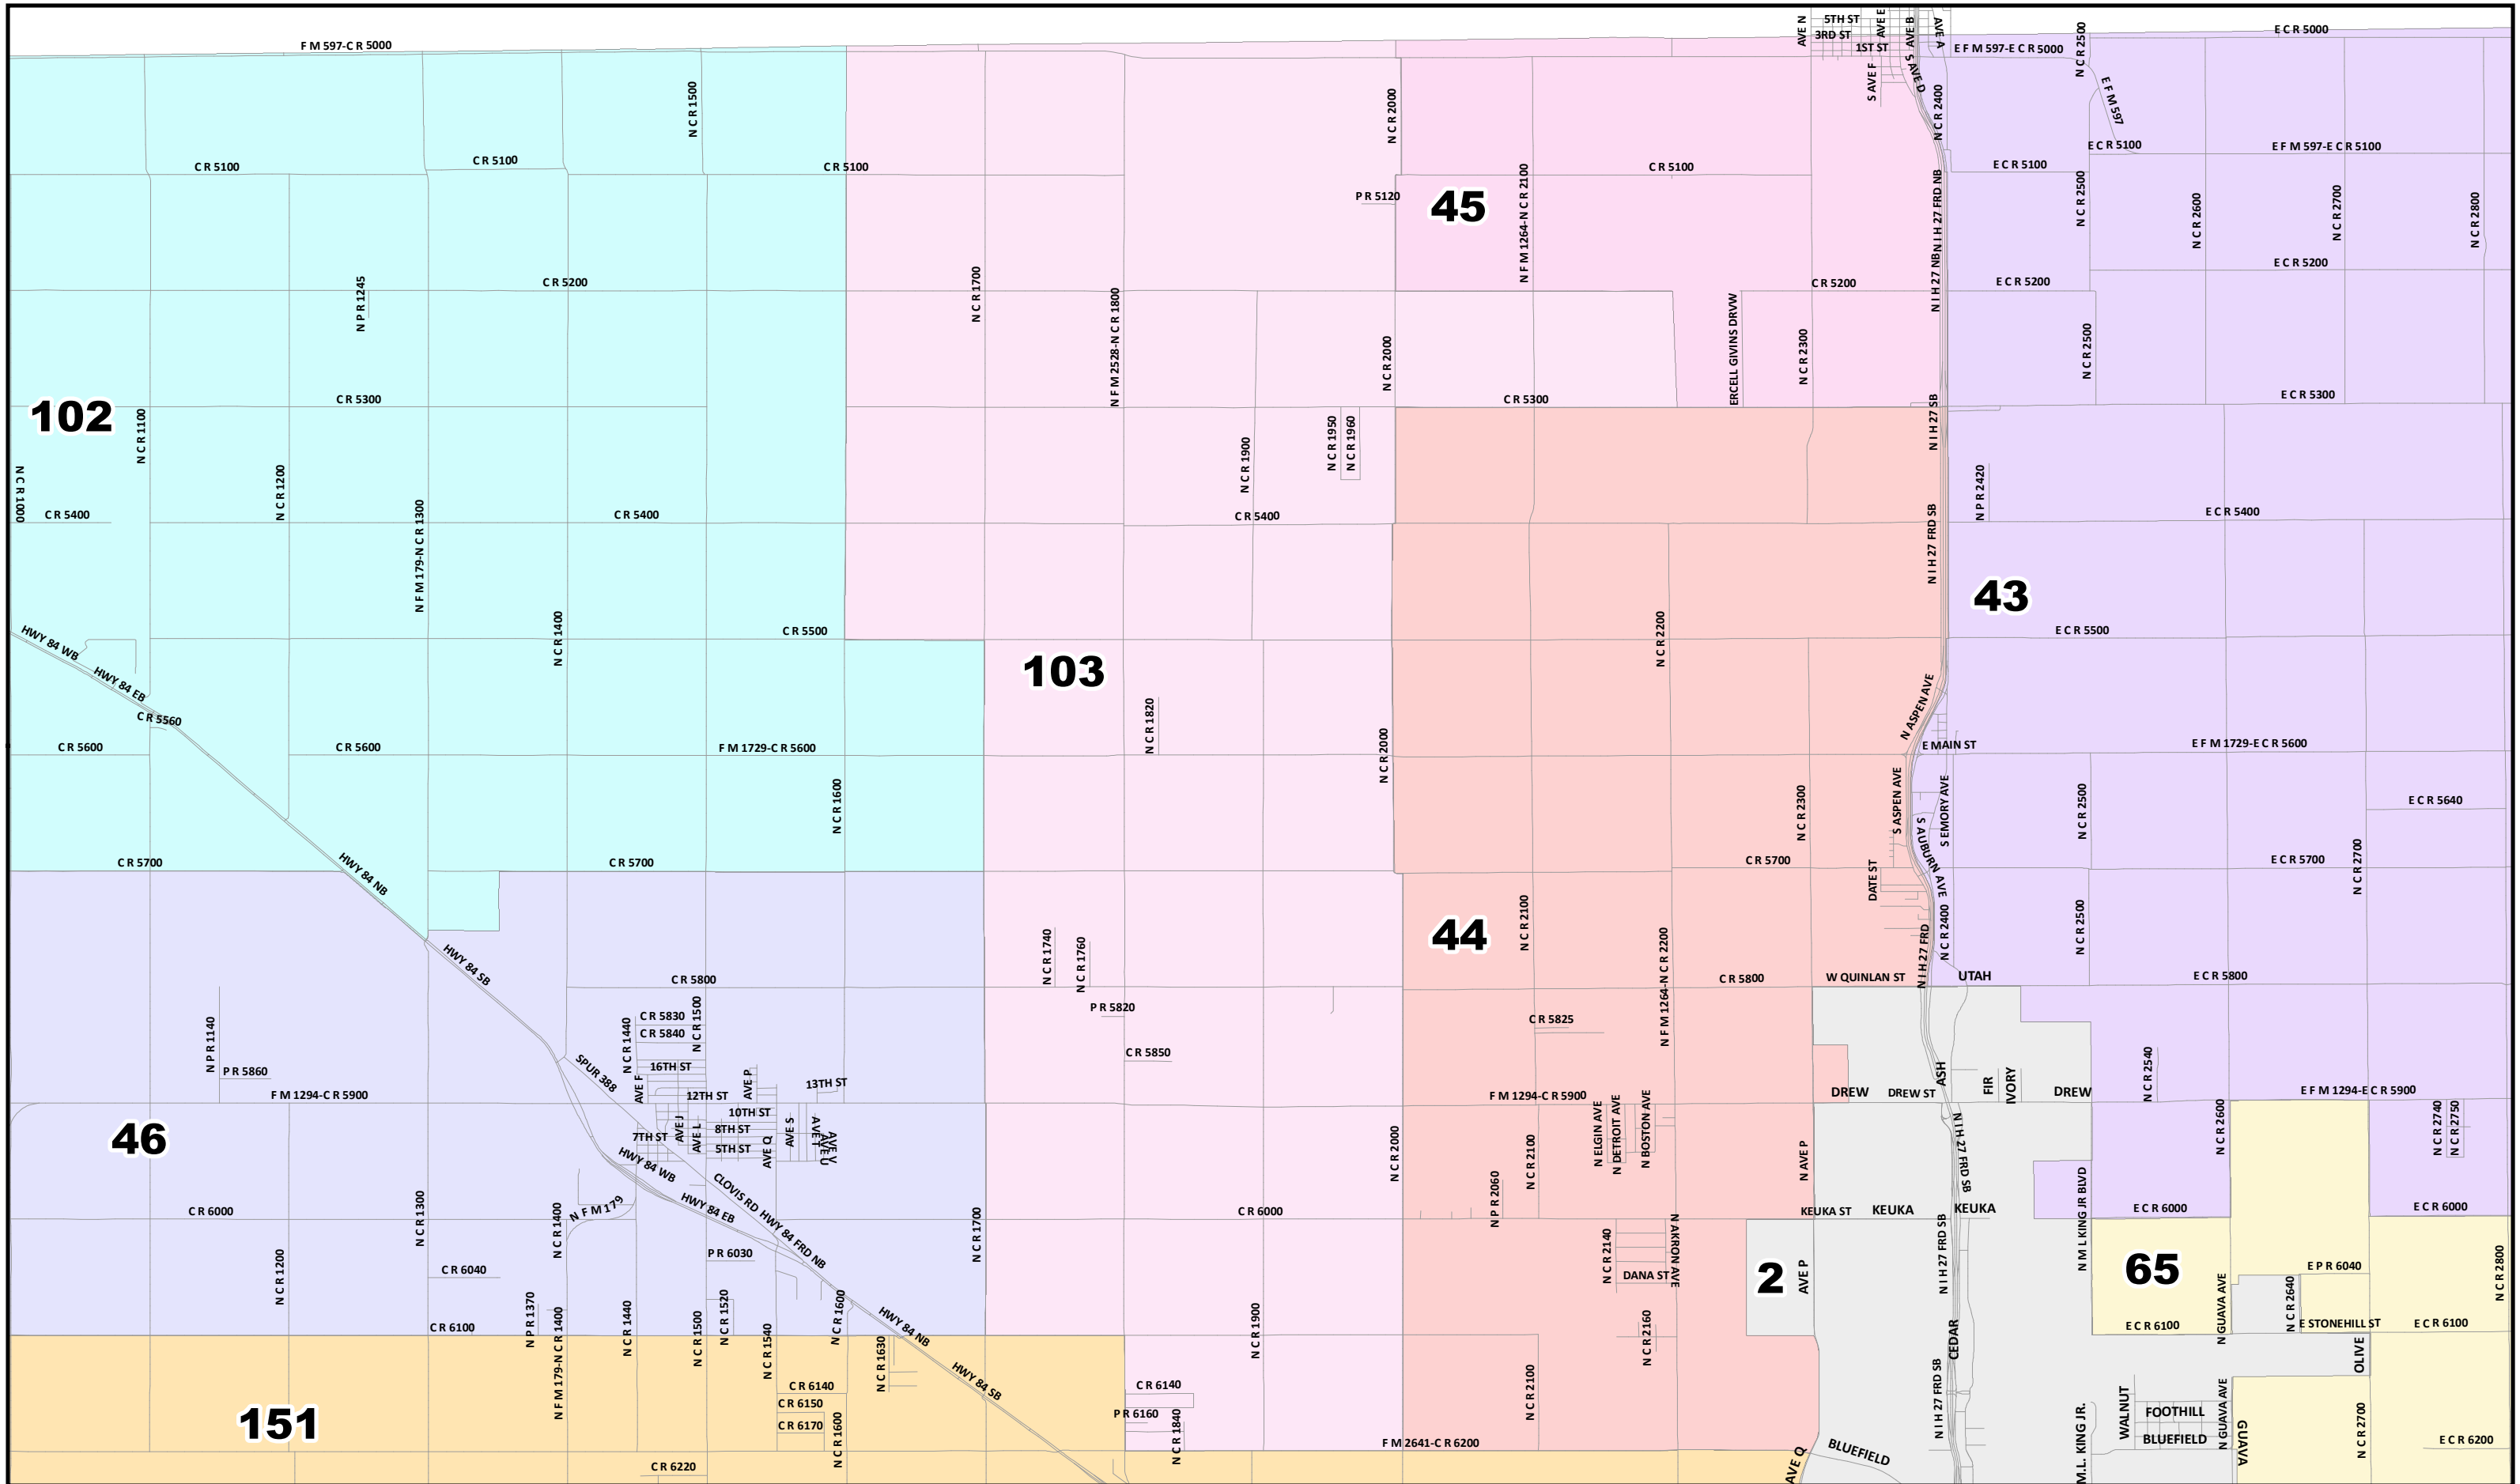

Lubbock County
2022 Election Precincts
Election Precinct: 78

 0 0.5 1 2 Miles
 Created: 12/17/2021
 Background Image: ESRI World Street Map

Lubbock County
2022 Election Precincts
Election Precinct: 102

© 2021 Bickerstaff Heath Delgado Acosta LLP
 Data Source: Roads, Water and other
 features obtained from the 2020
 Tiger/line files, U.S. Census Bureau