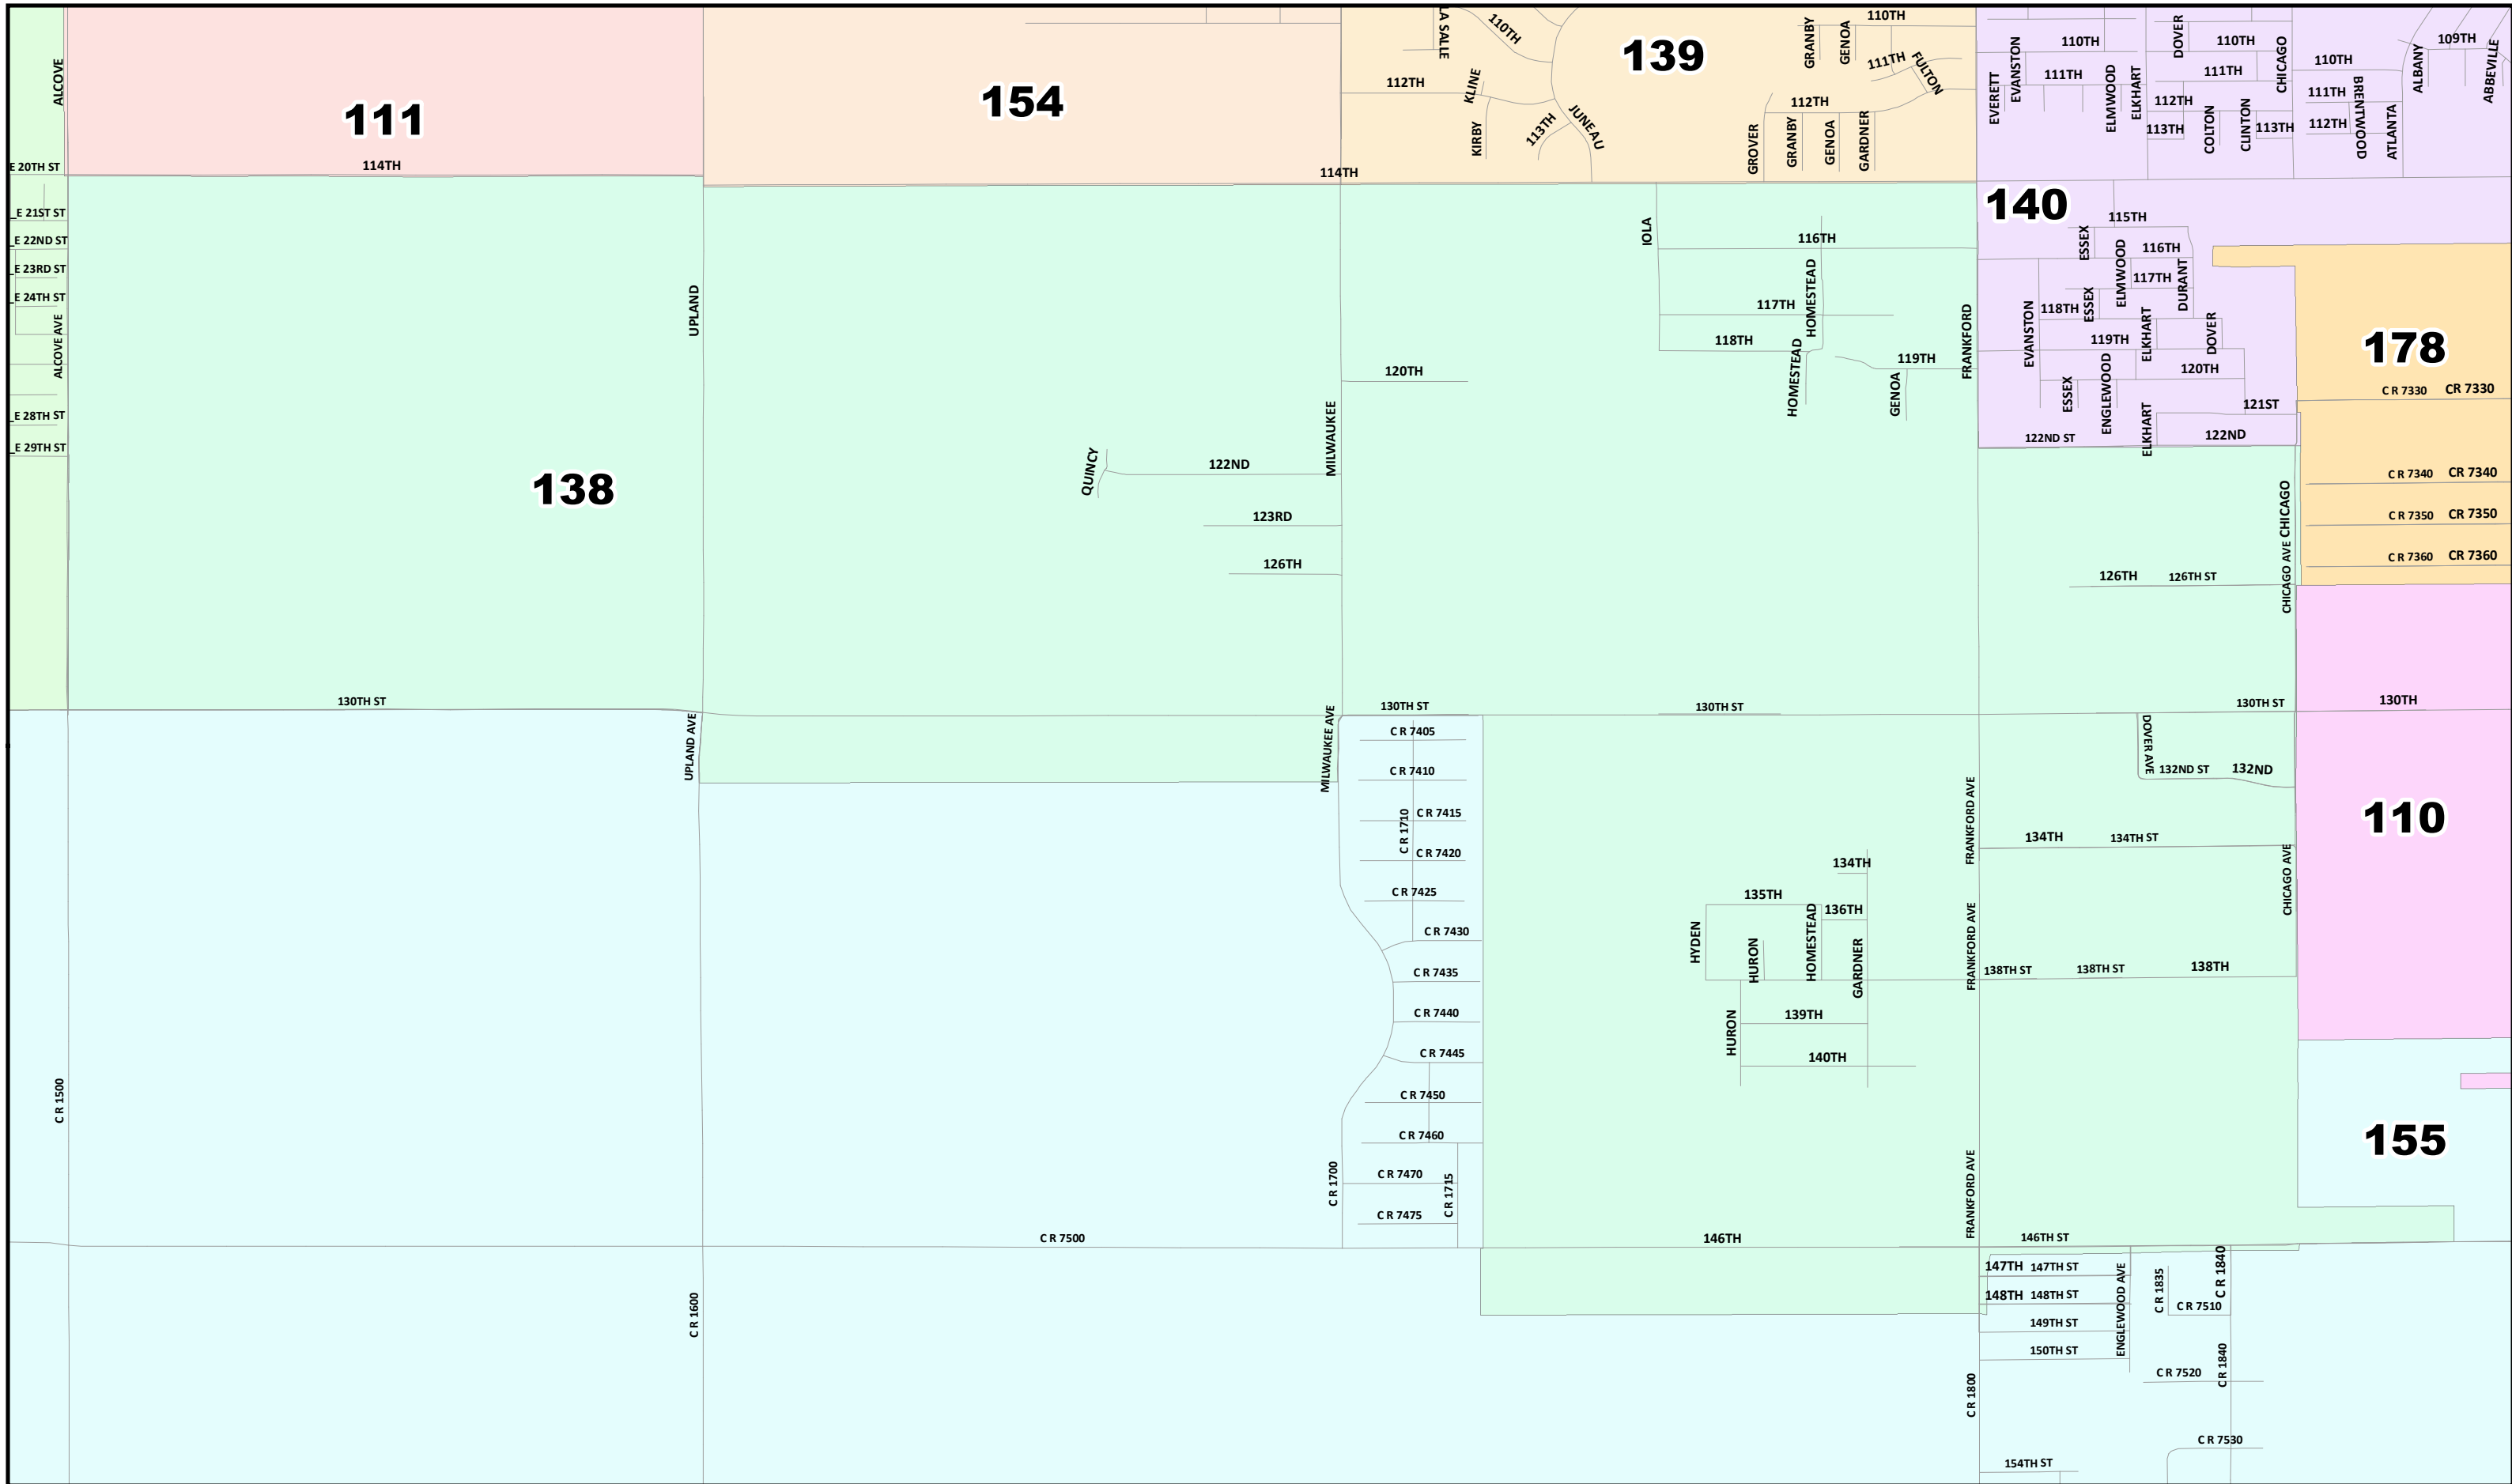

Lubbock County
2022 Election Precincts
Election Precinct: 138

© 2021 Bickerstaff Heath Delgado Acosta LLP
Data Source: Roads, Water and other features obtained from the 2020 Tiger/line files, U.S. Census Bureau