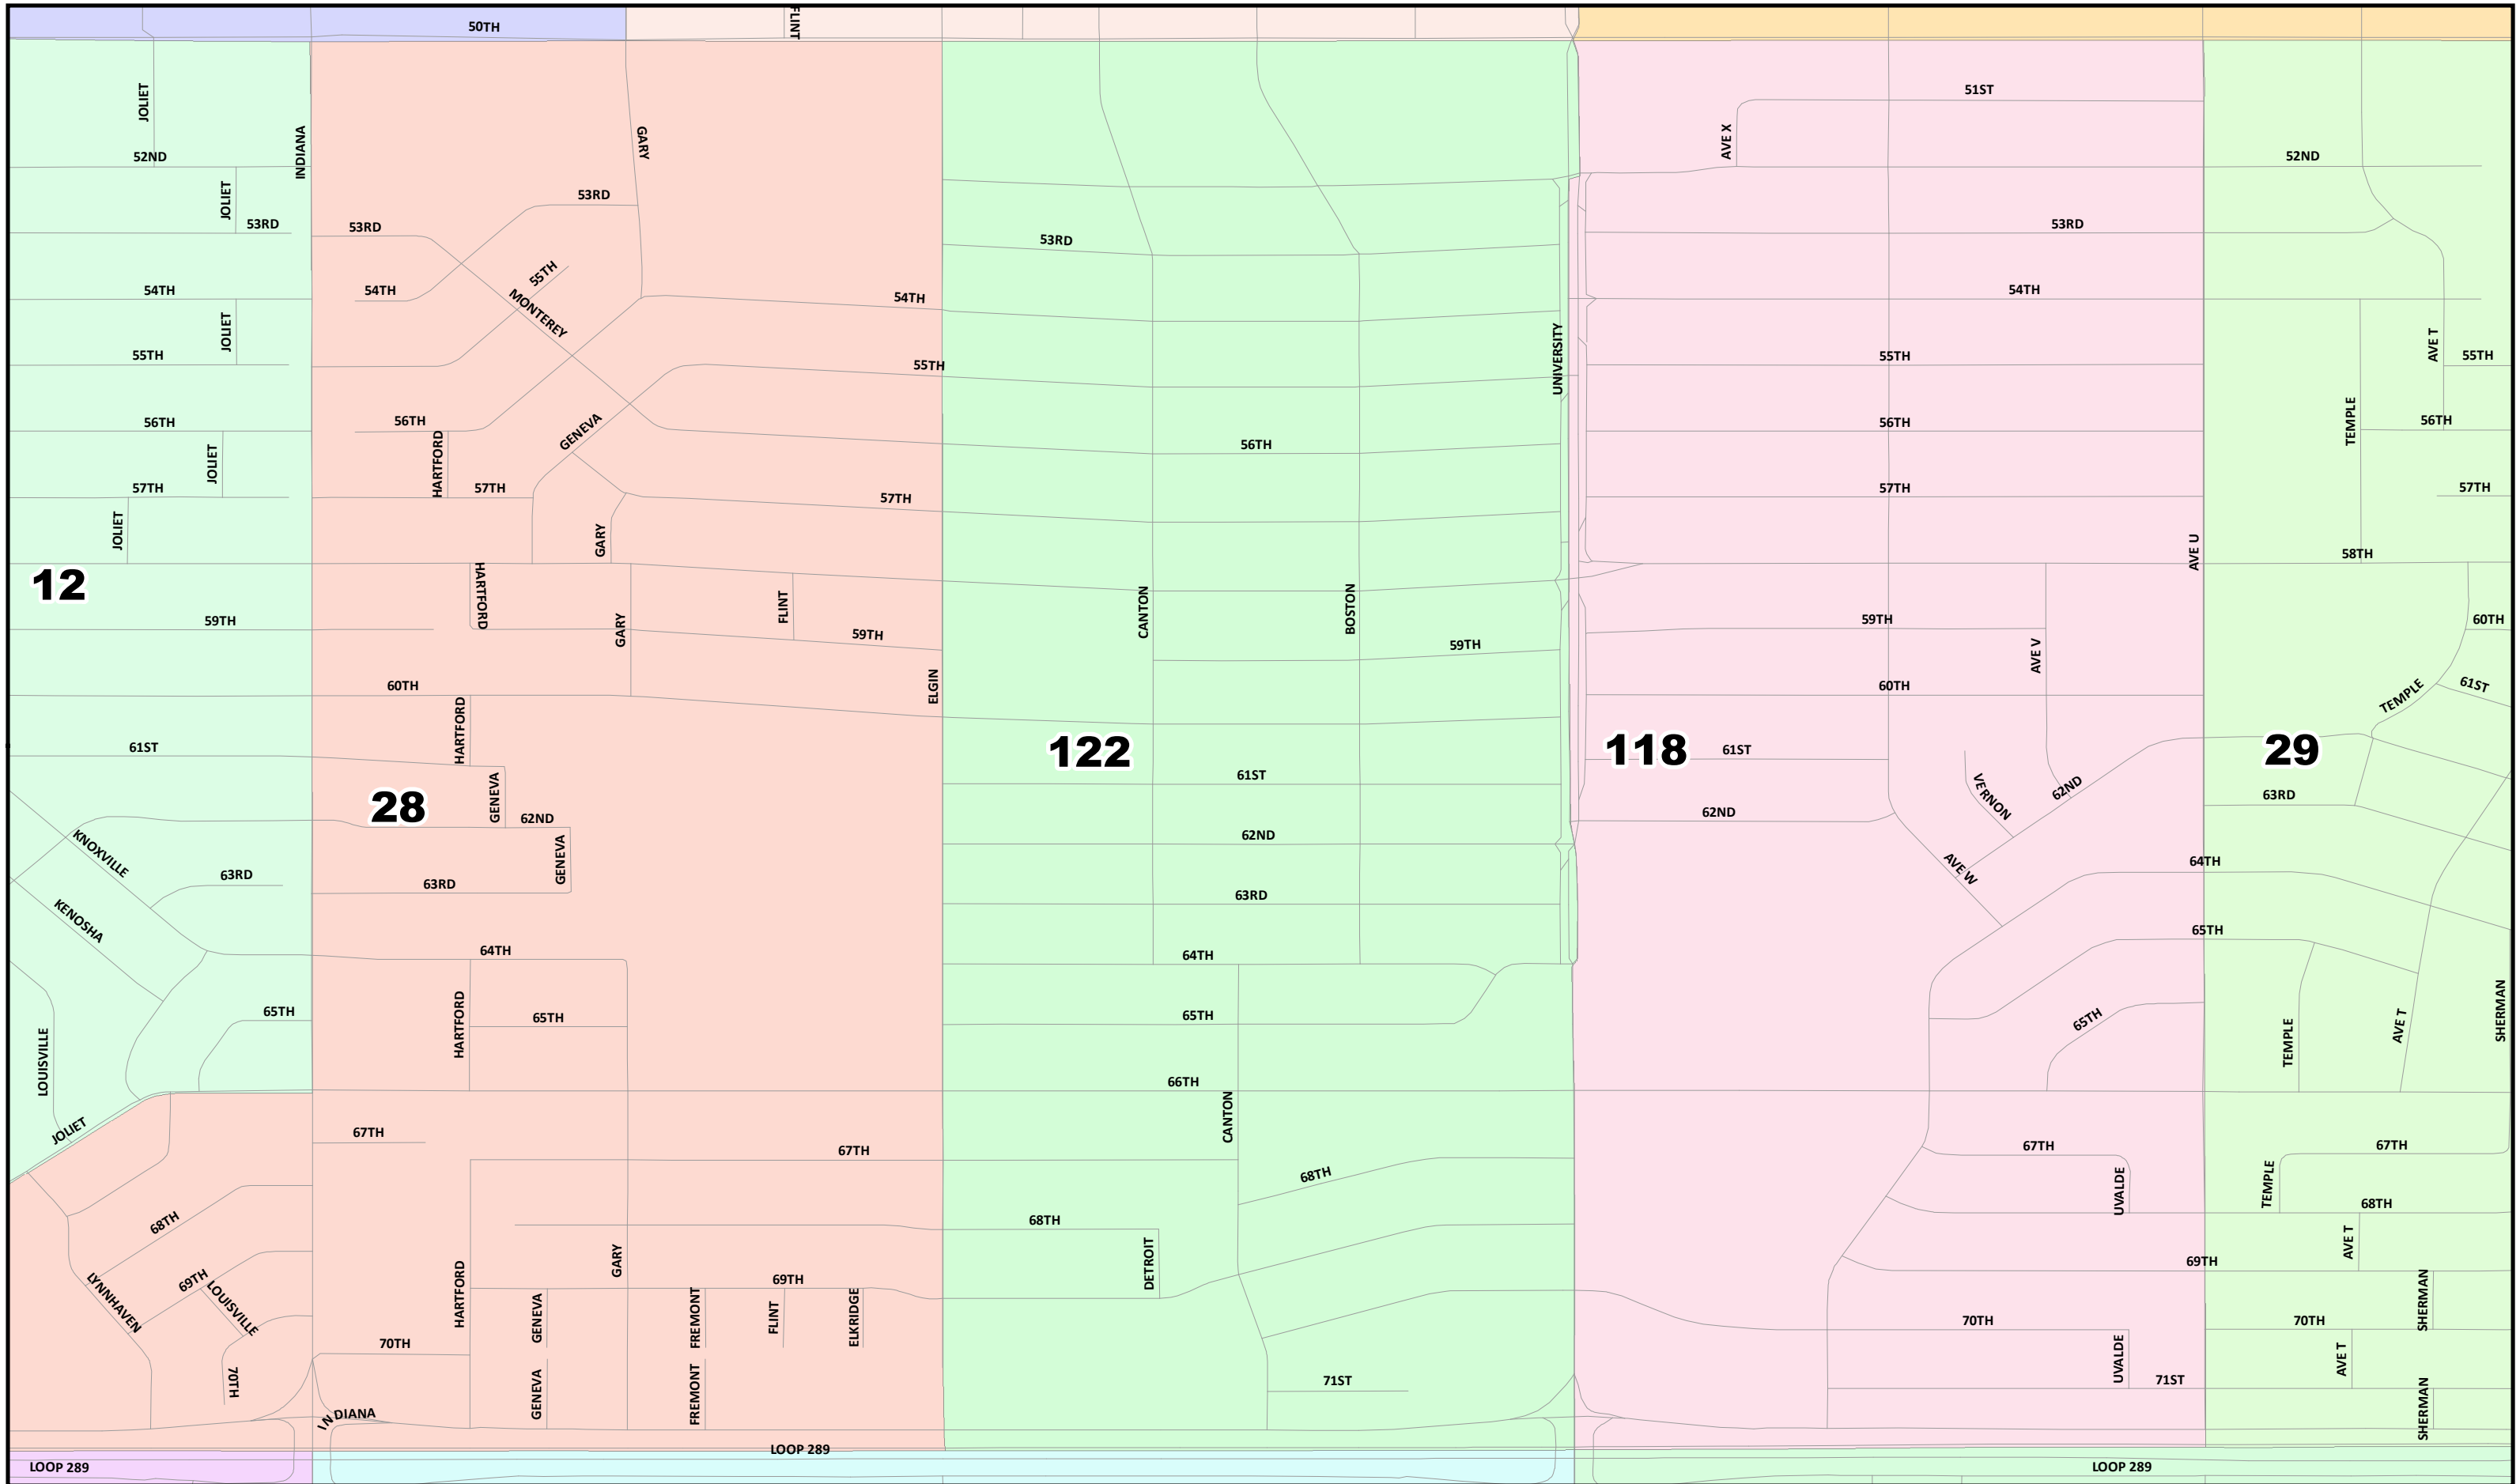

Lubbock County
2022 Election Precincts
Election Precinct: 122