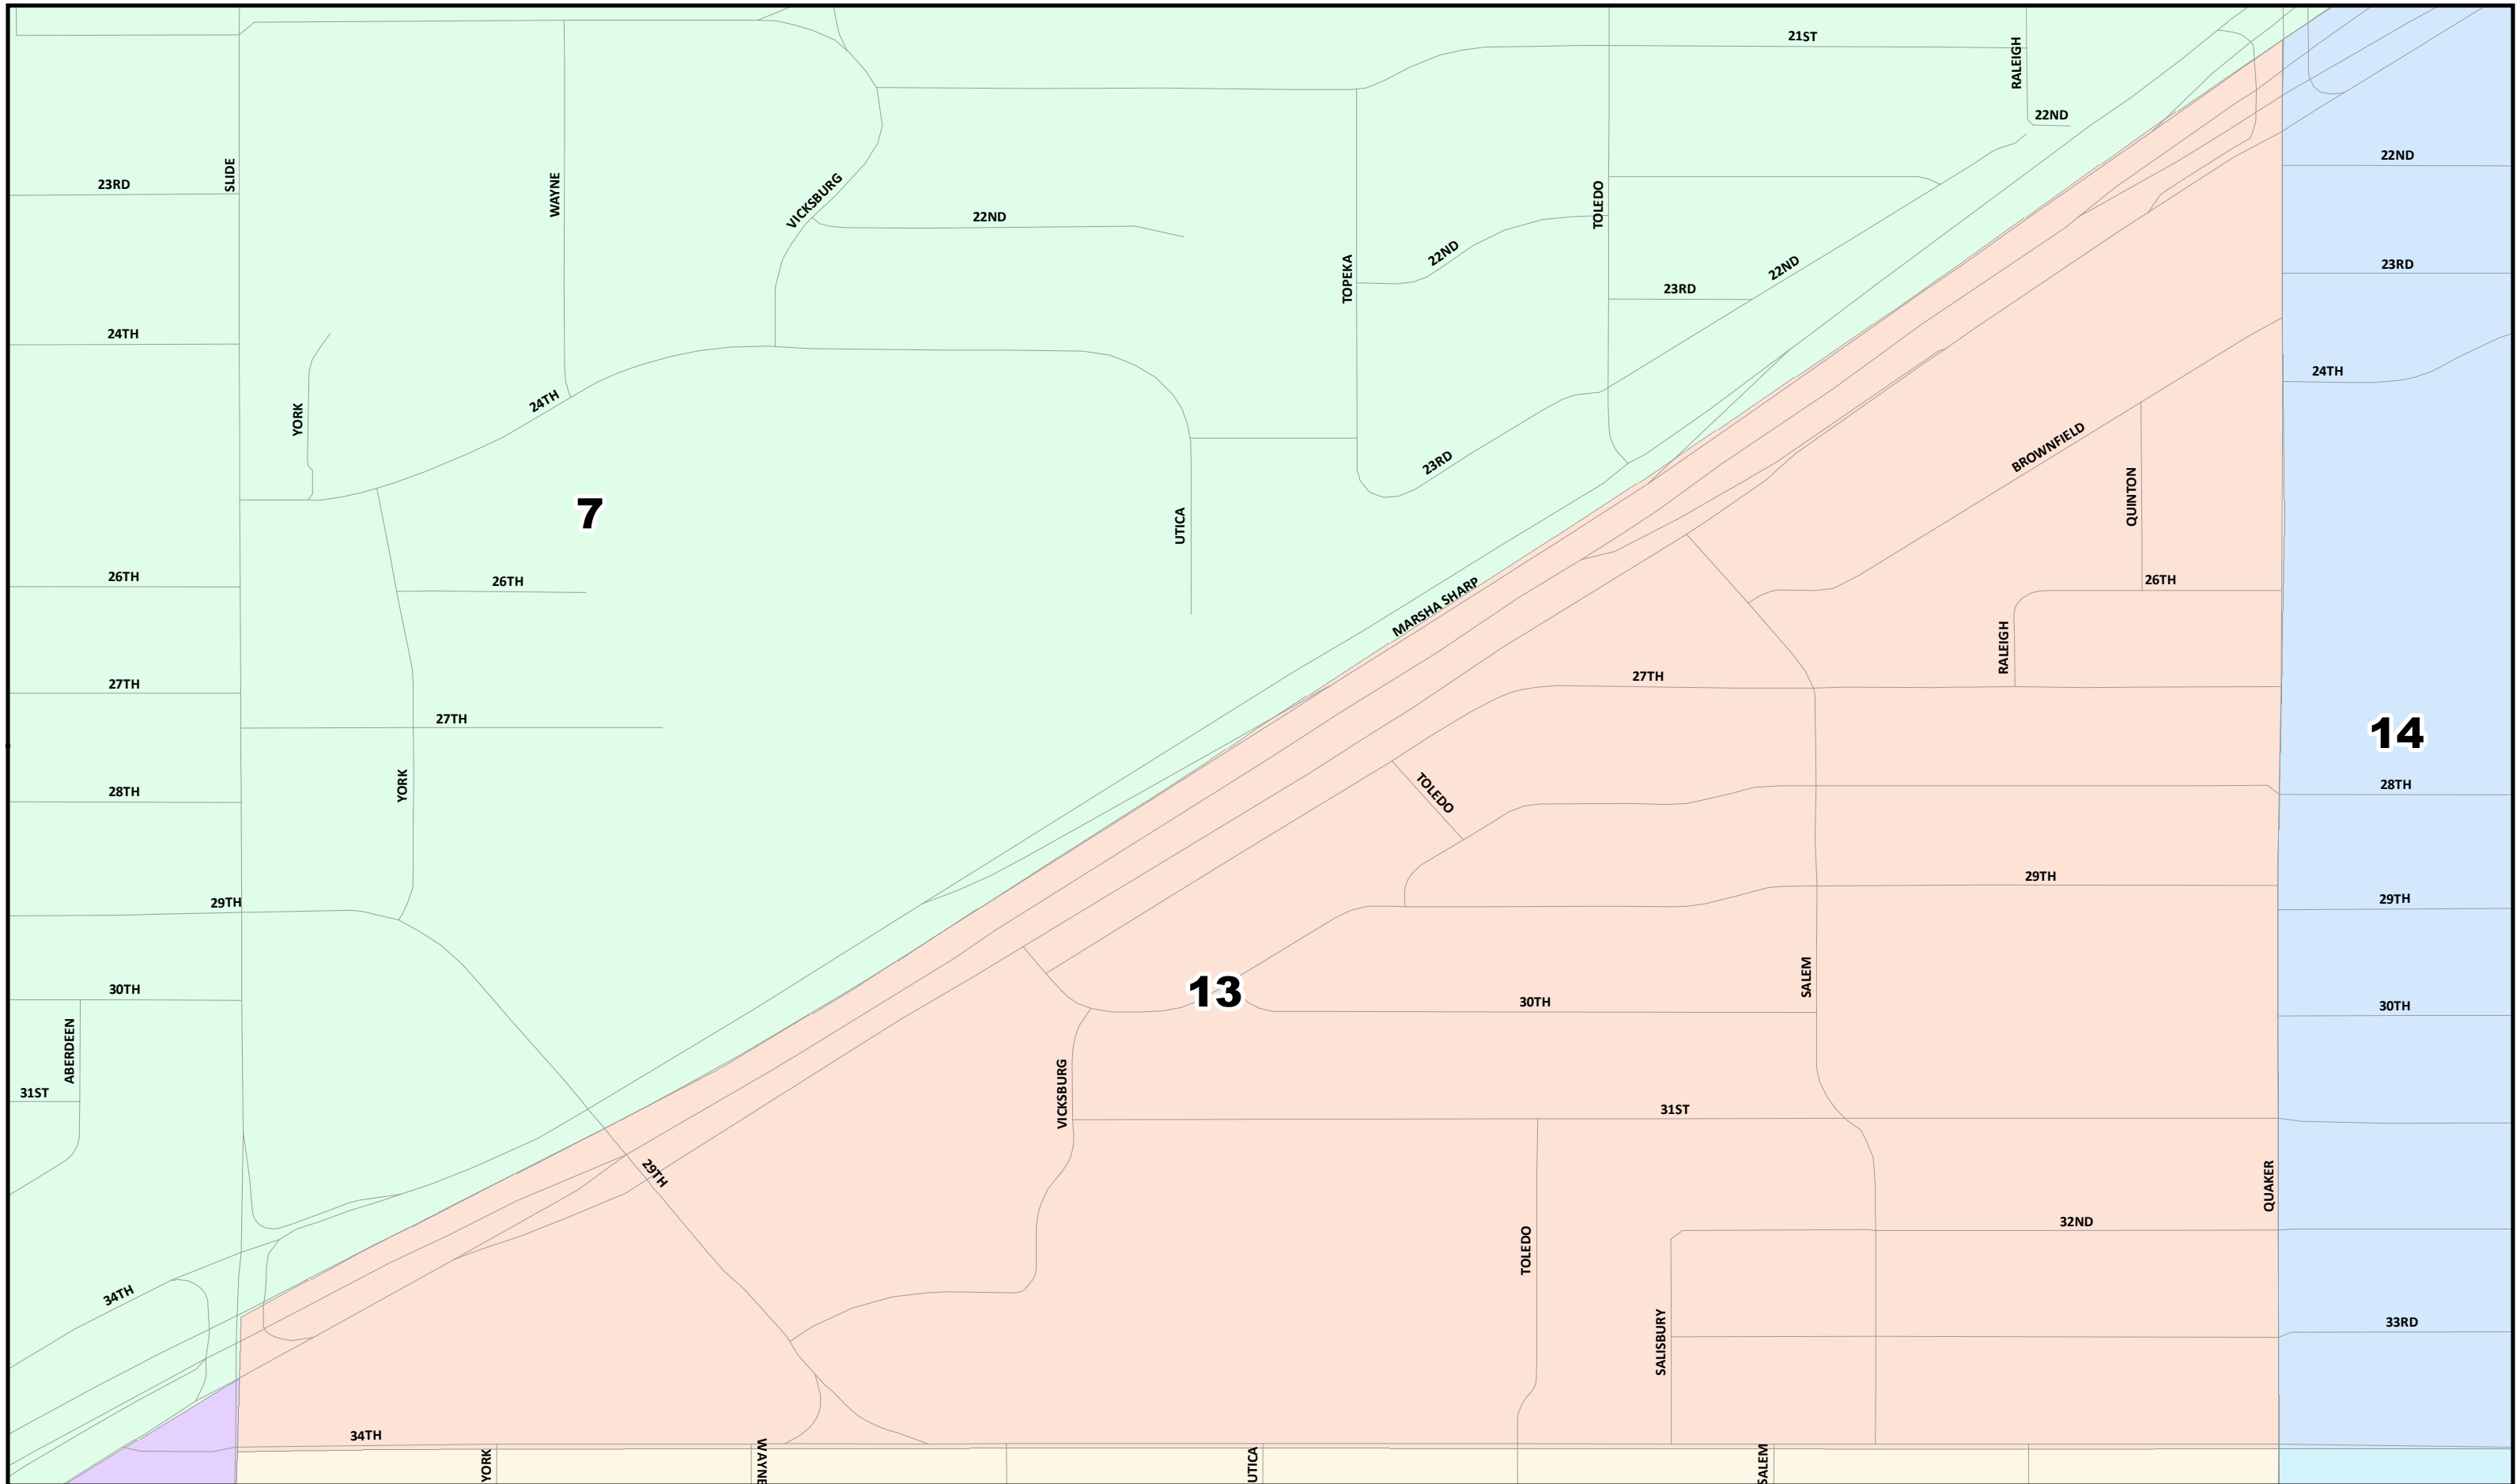

0 0.05 0.1 0.2 Miles
Created: 12/17/2021
Background Image: ESRI World Street Map

Lubbock County
2022 Election Precincts
Election Precinct: 13

© 2021 Bickerstaff Heath Delgado Acosta LLP
Data Source: Roads, Water and other
features obtained from the 2020
Tiger/line files, U.S. Census Bureau