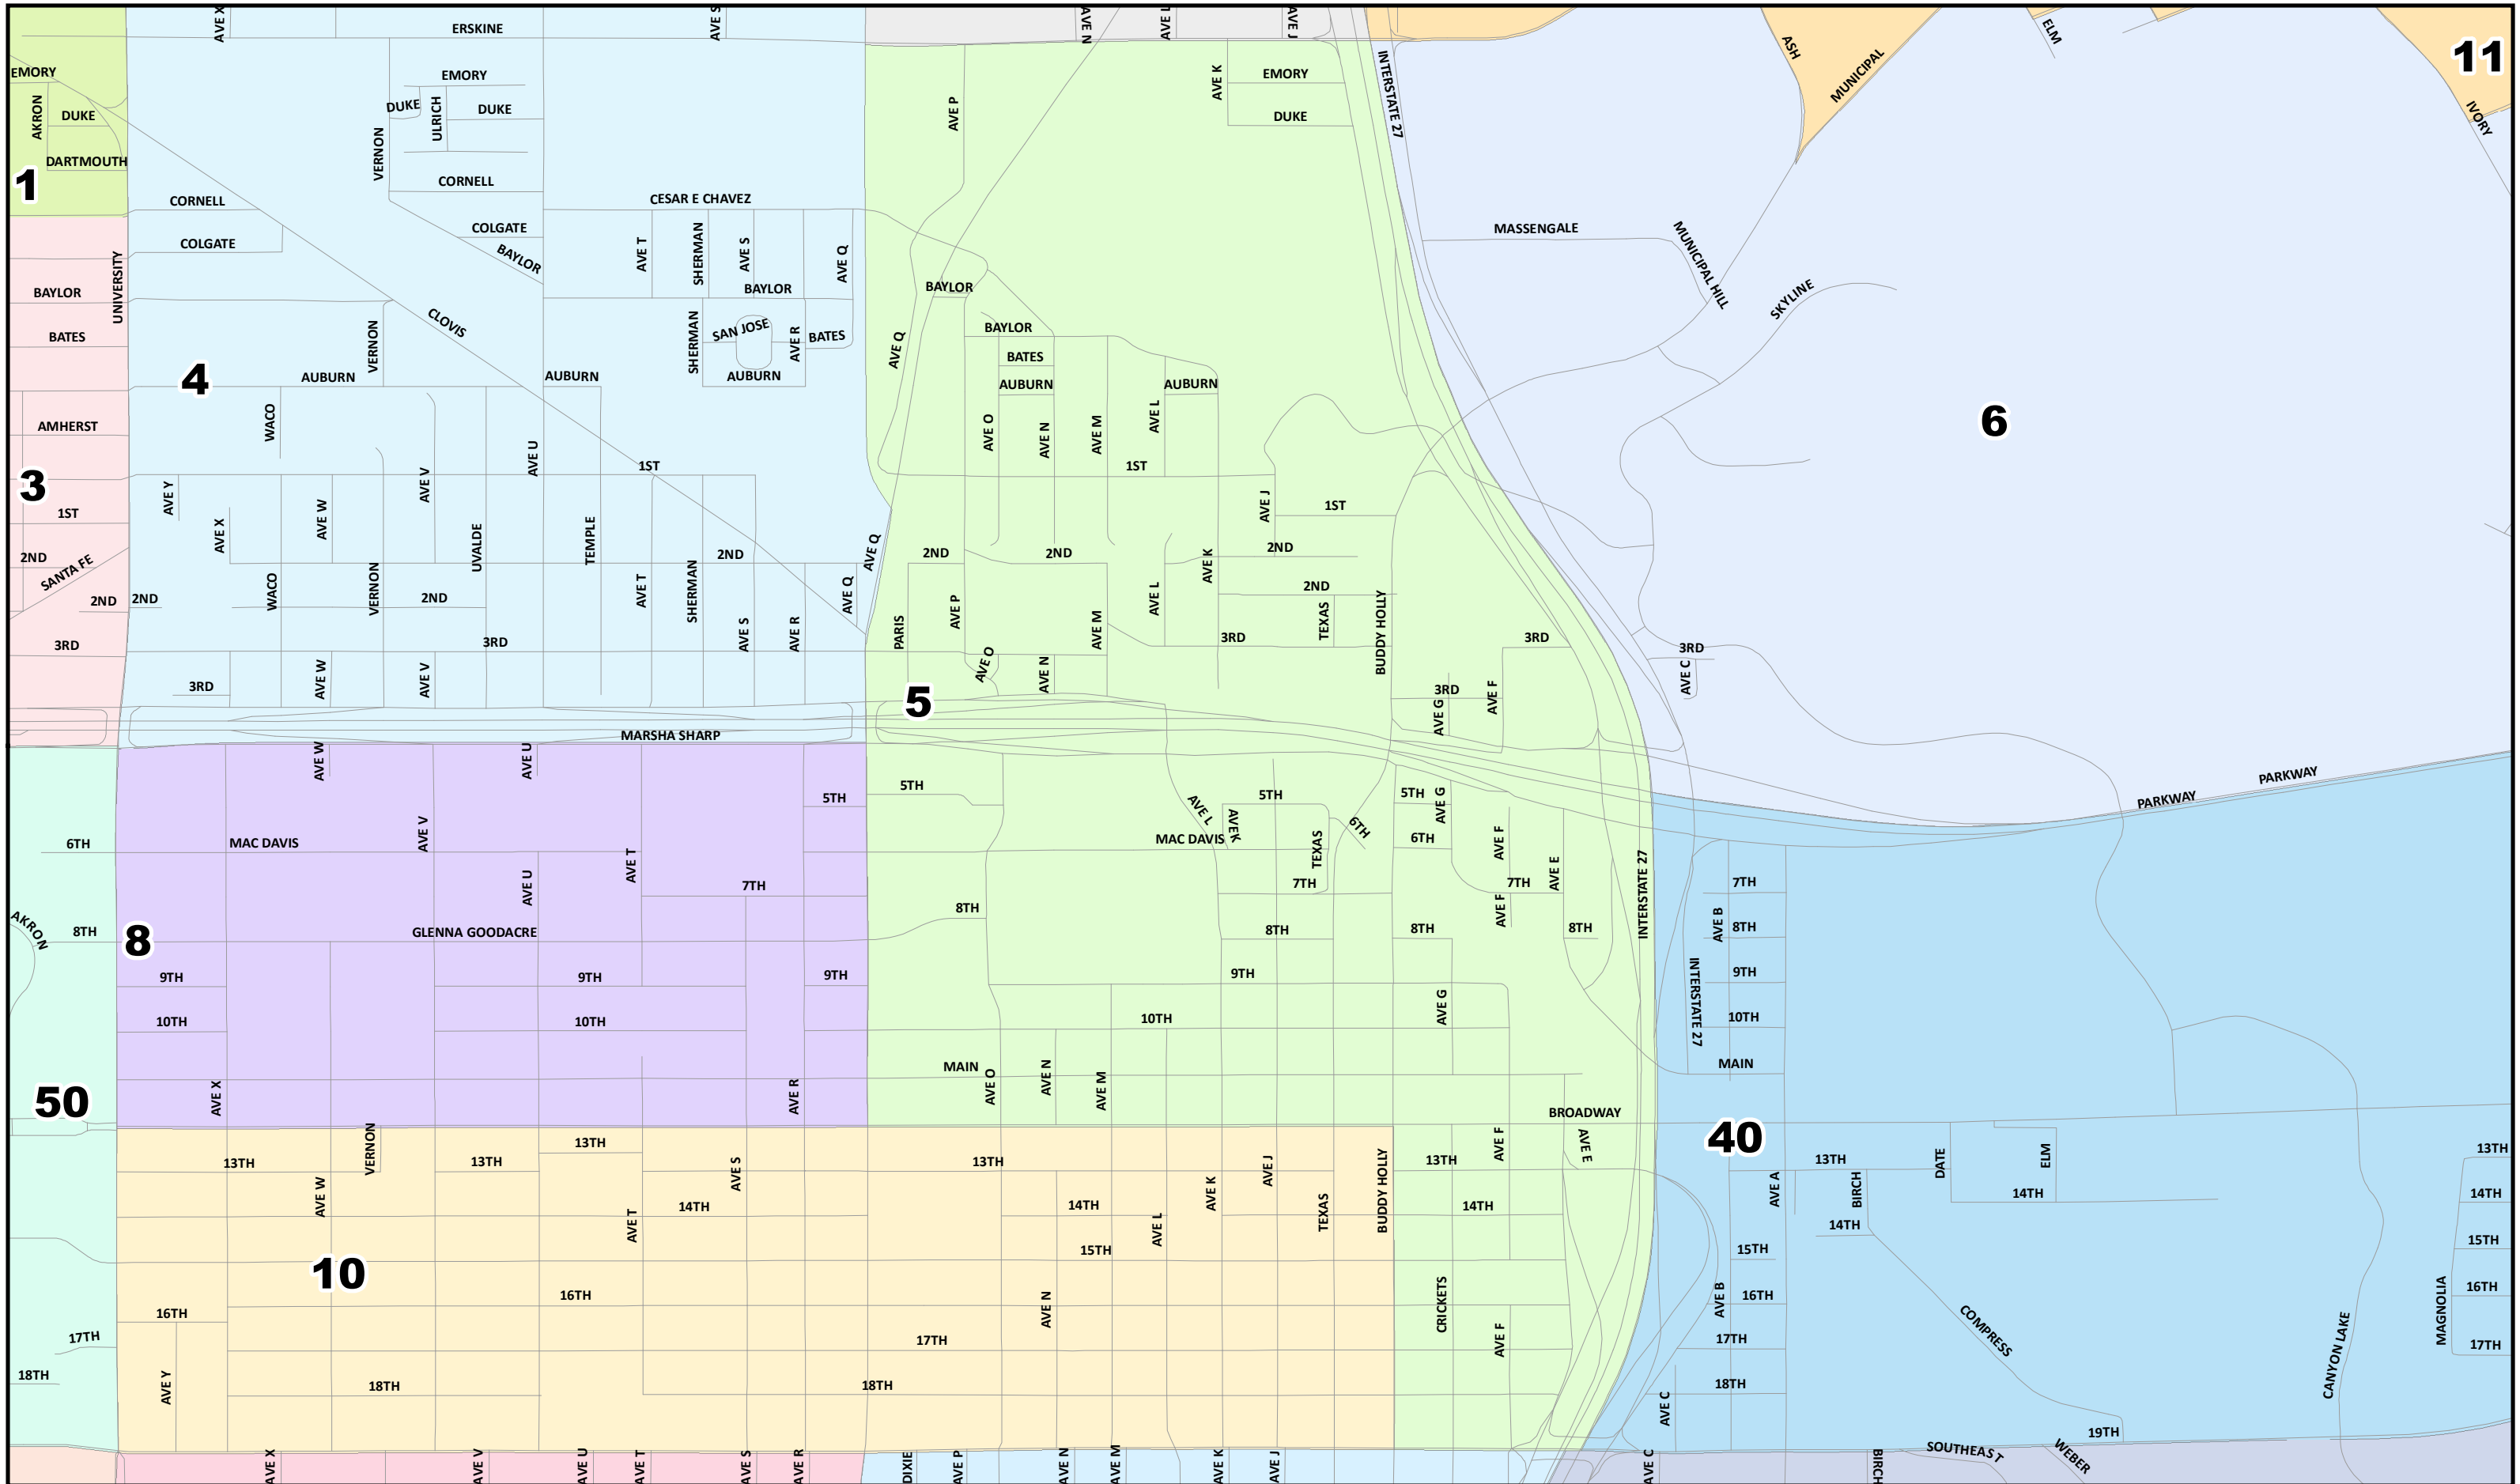

Lubbock County
2022 Election Precincts
Election Precinct: 5

© 2021 Bickerstaff Heath Delgado Acosta LLP
Data Source: Roads, Water and other features obtained from the 2020 Tiger/line files, U.S. Census Bureau