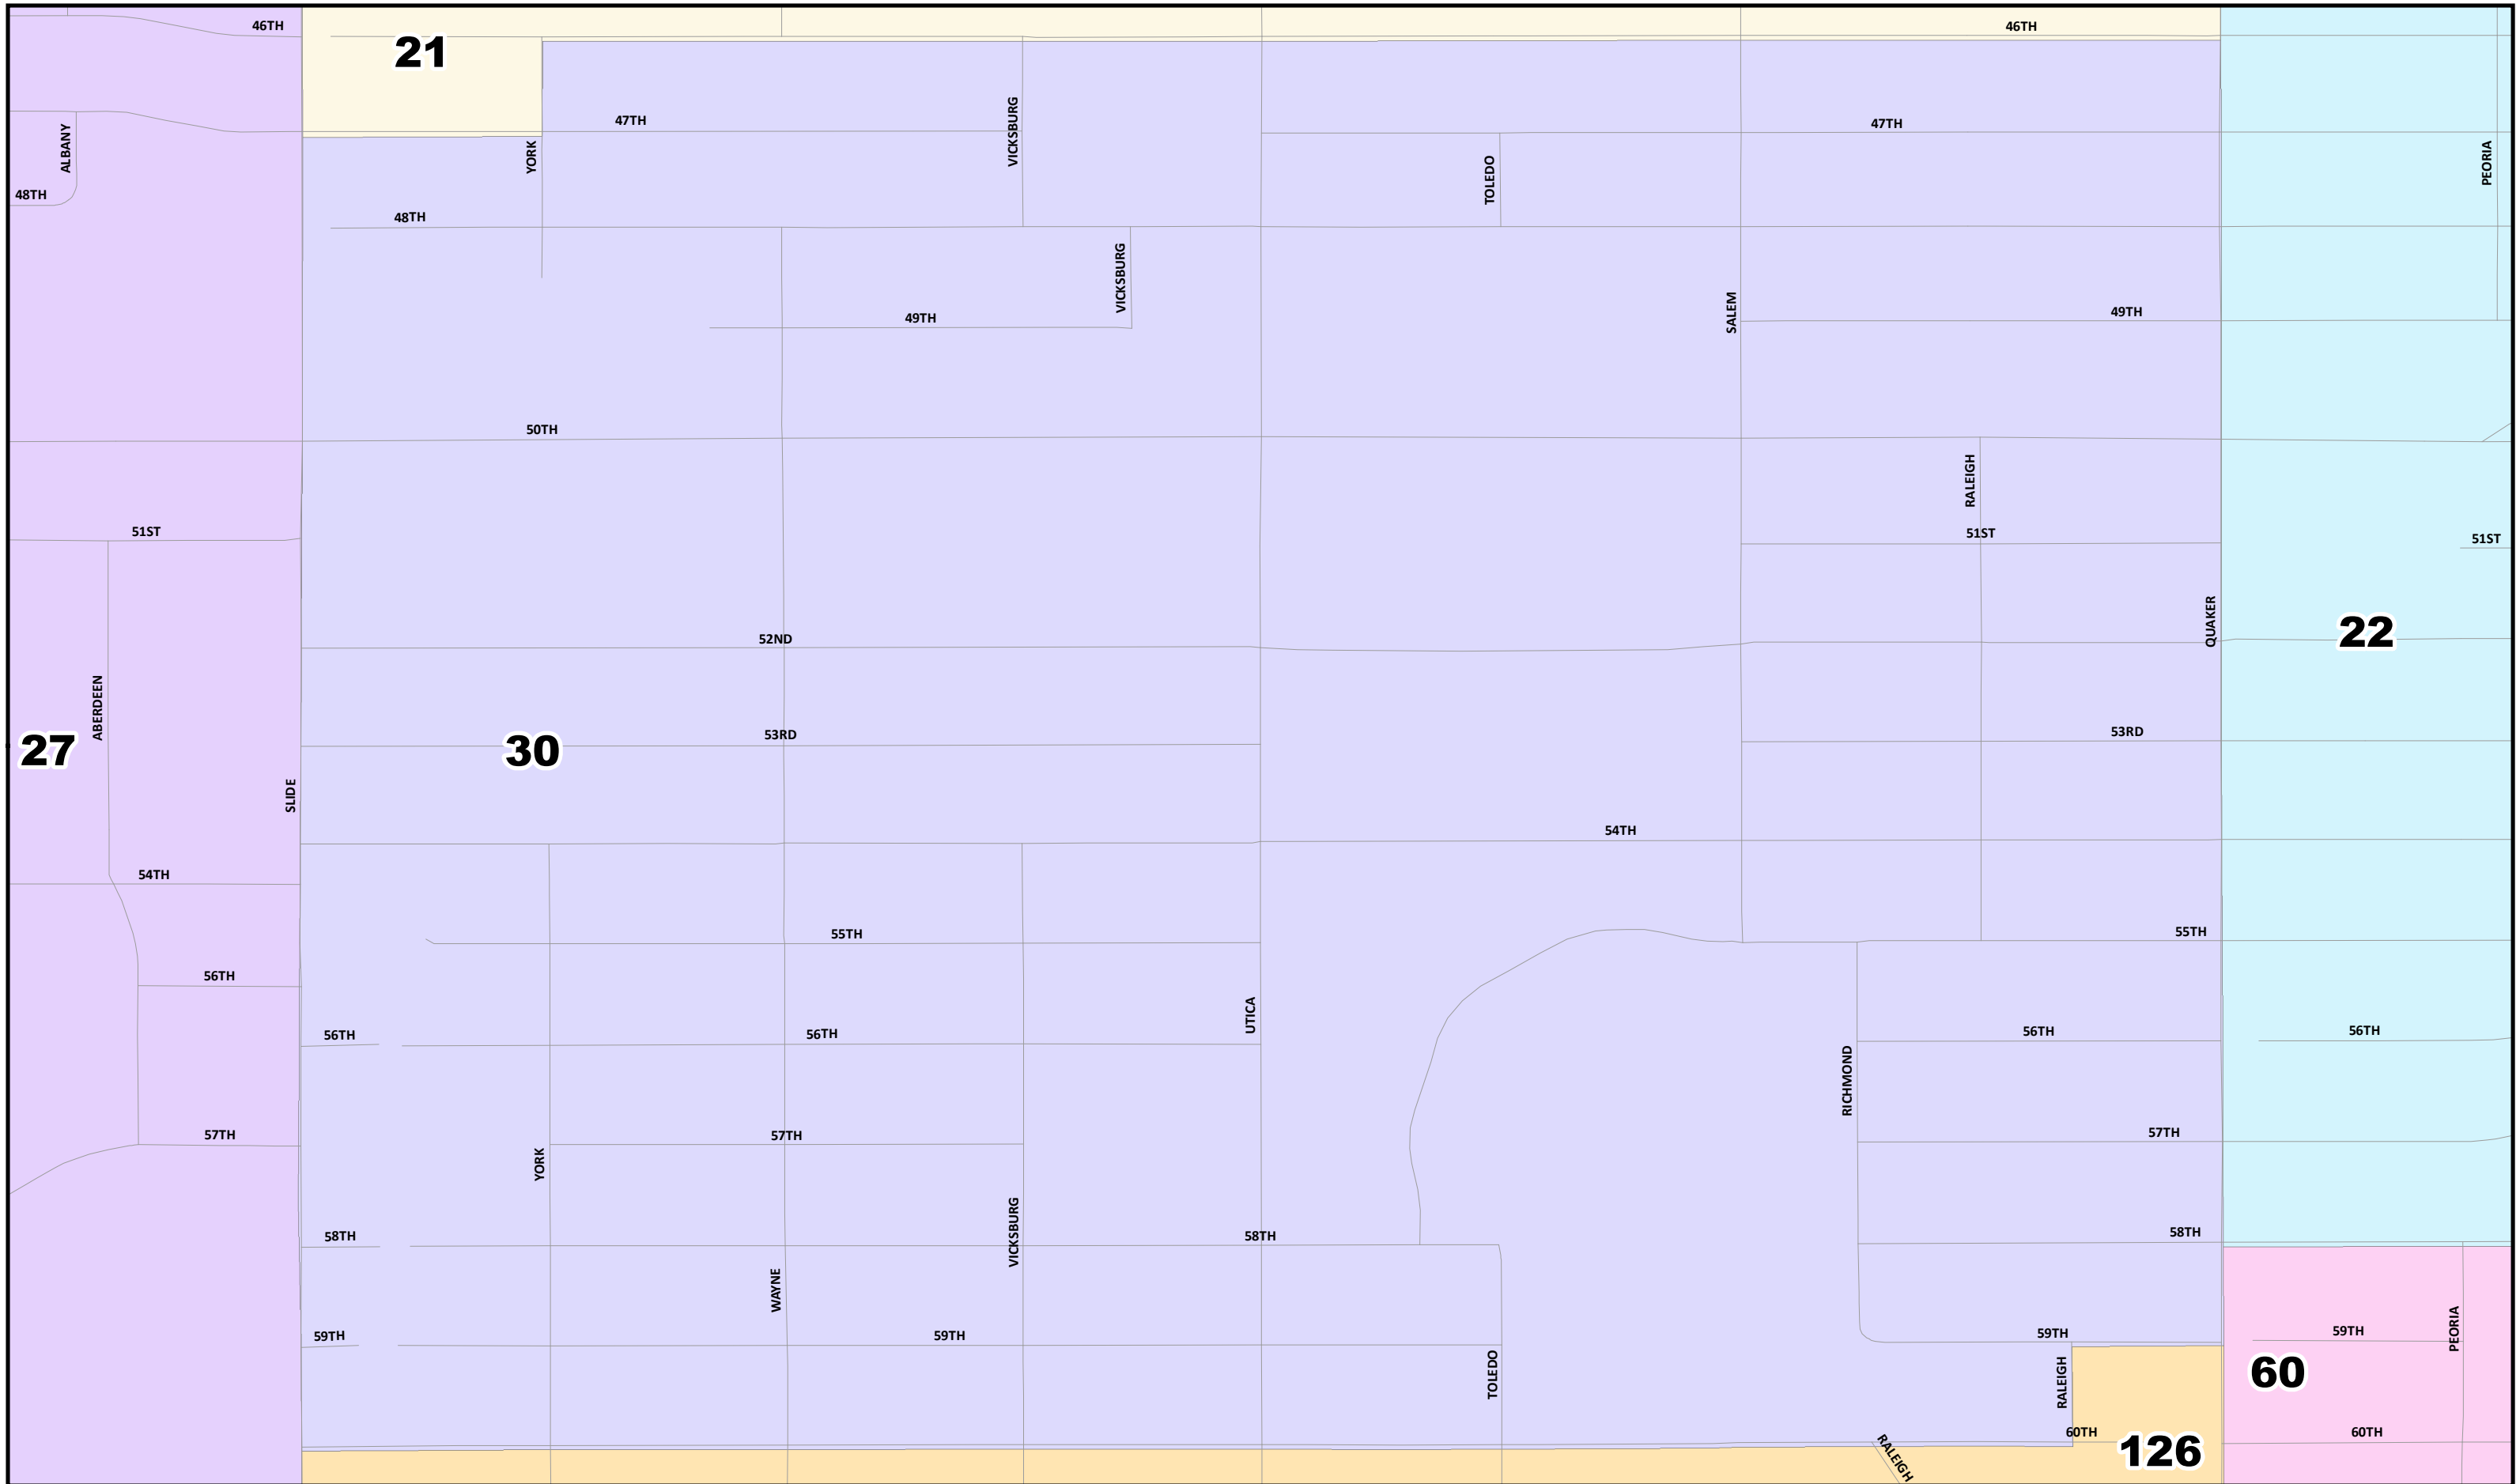

0 0.05 0.1 0.2 Miles
Created: 12/17/2021
Background Image: ESRI World Street Map

Lubbock County
2022 Election Precincts
Election Precinct: 30

© 2021 Bickerstaff Heath Delgado Acosta LLP
Data Source: Roads, Water and other
features obtained from the 2020
Tiger/line files, U.S. Census Bureau