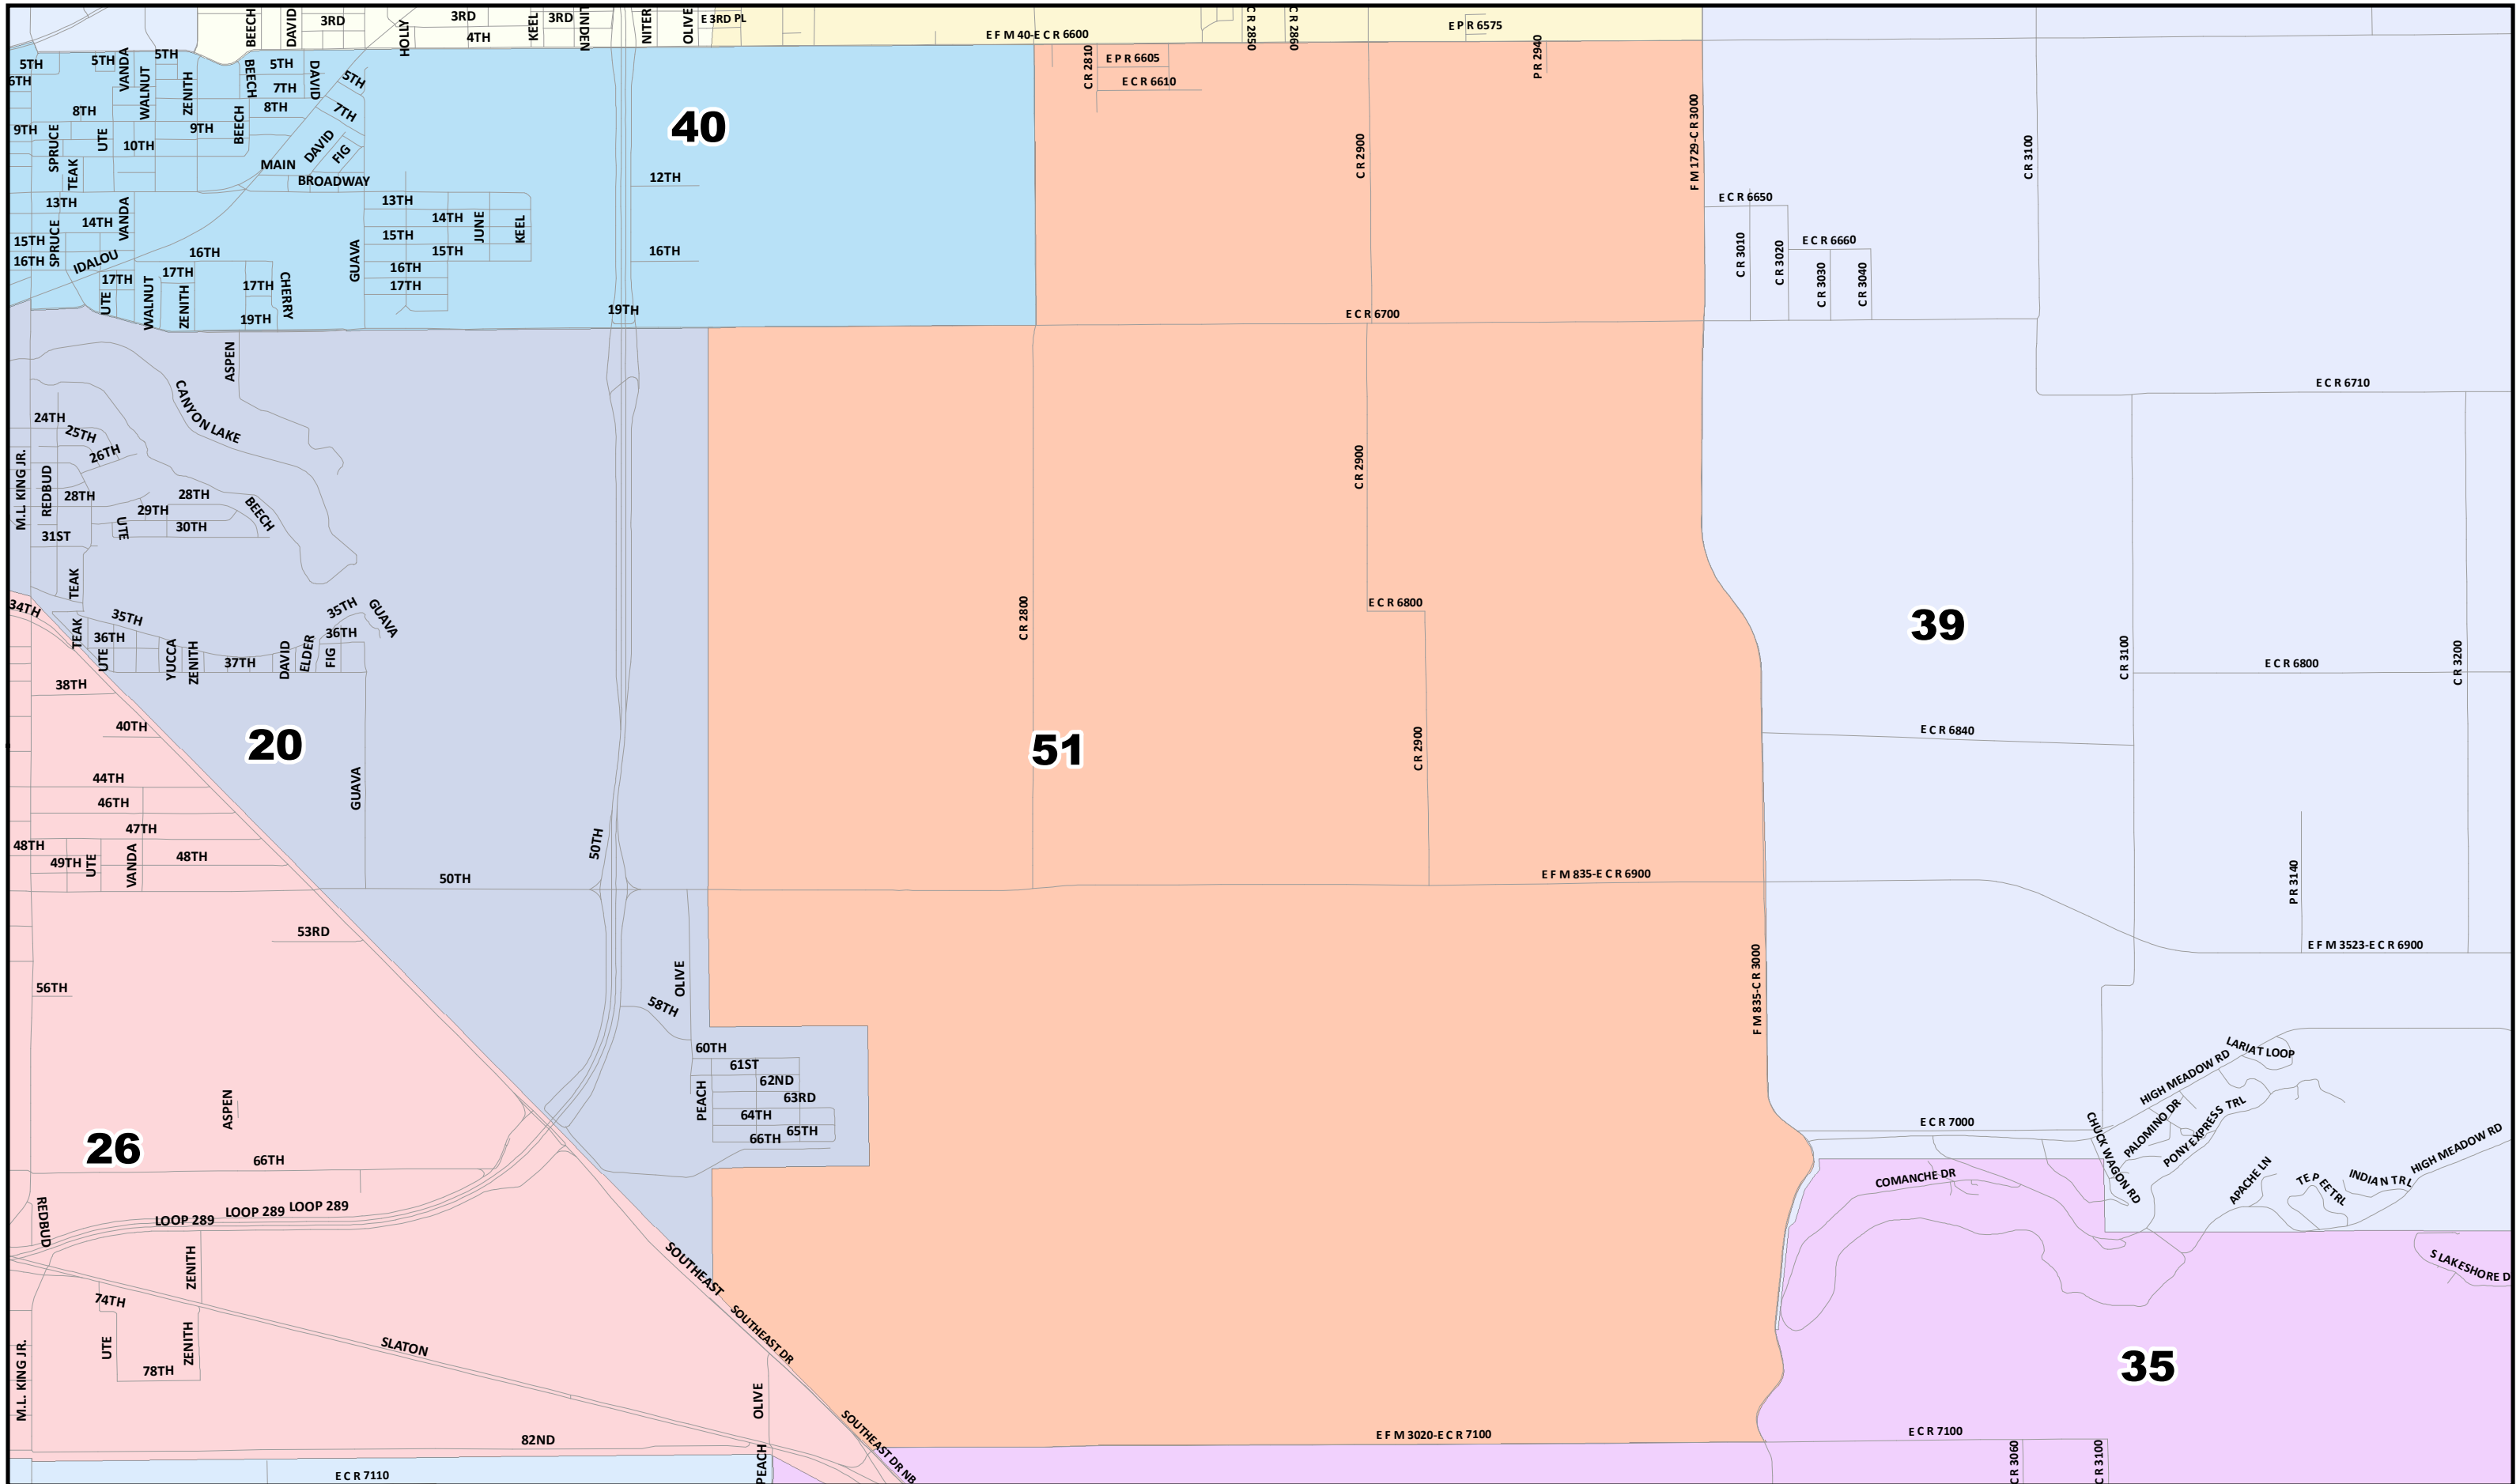

0 0.375 0.75 1.5 Miles
Created: 12/17/2021
Background Image: ESRI World Street Map

Lubbock County
2022 Election Precincts
Election Precinct: 51

© 2021 Bickerstaff Heath Delgado Acosta LLP
Data Source: Roads, Water and other
features obtained from the 2020
Tiger/line files, U.S. Census Bureau