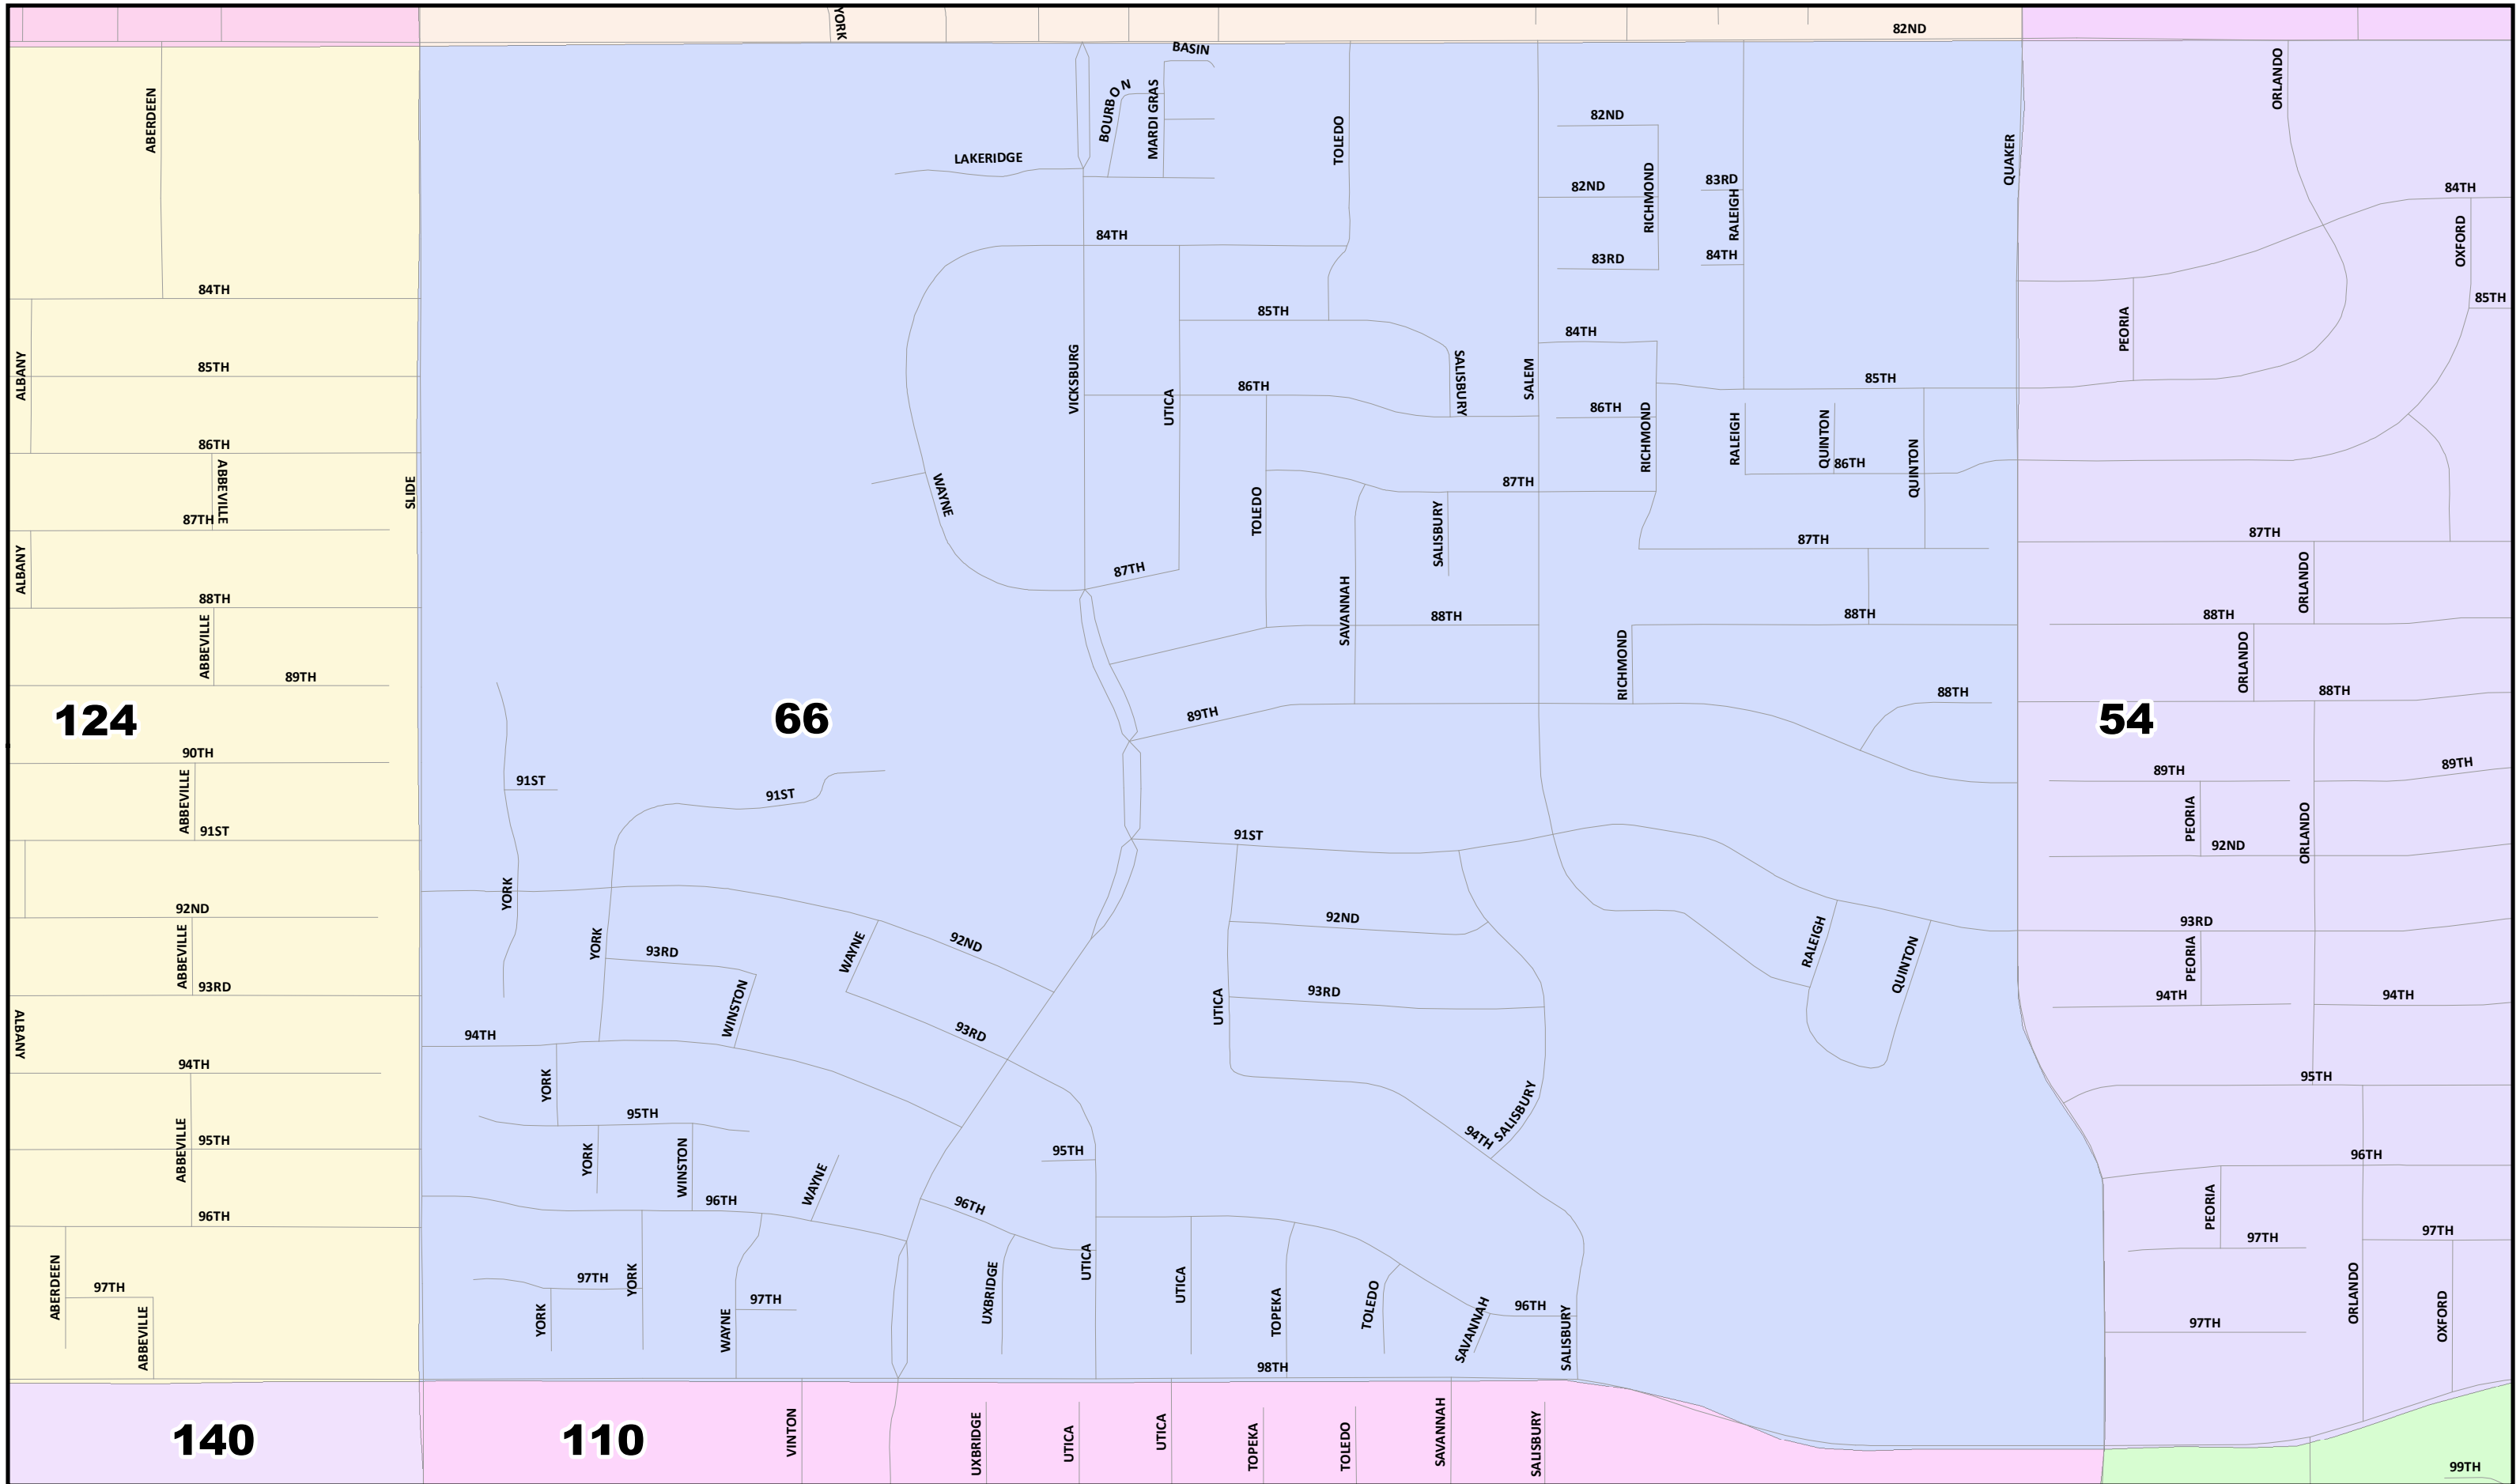

Lubbock County
2022 Election Precincts
Election Precinct: 66