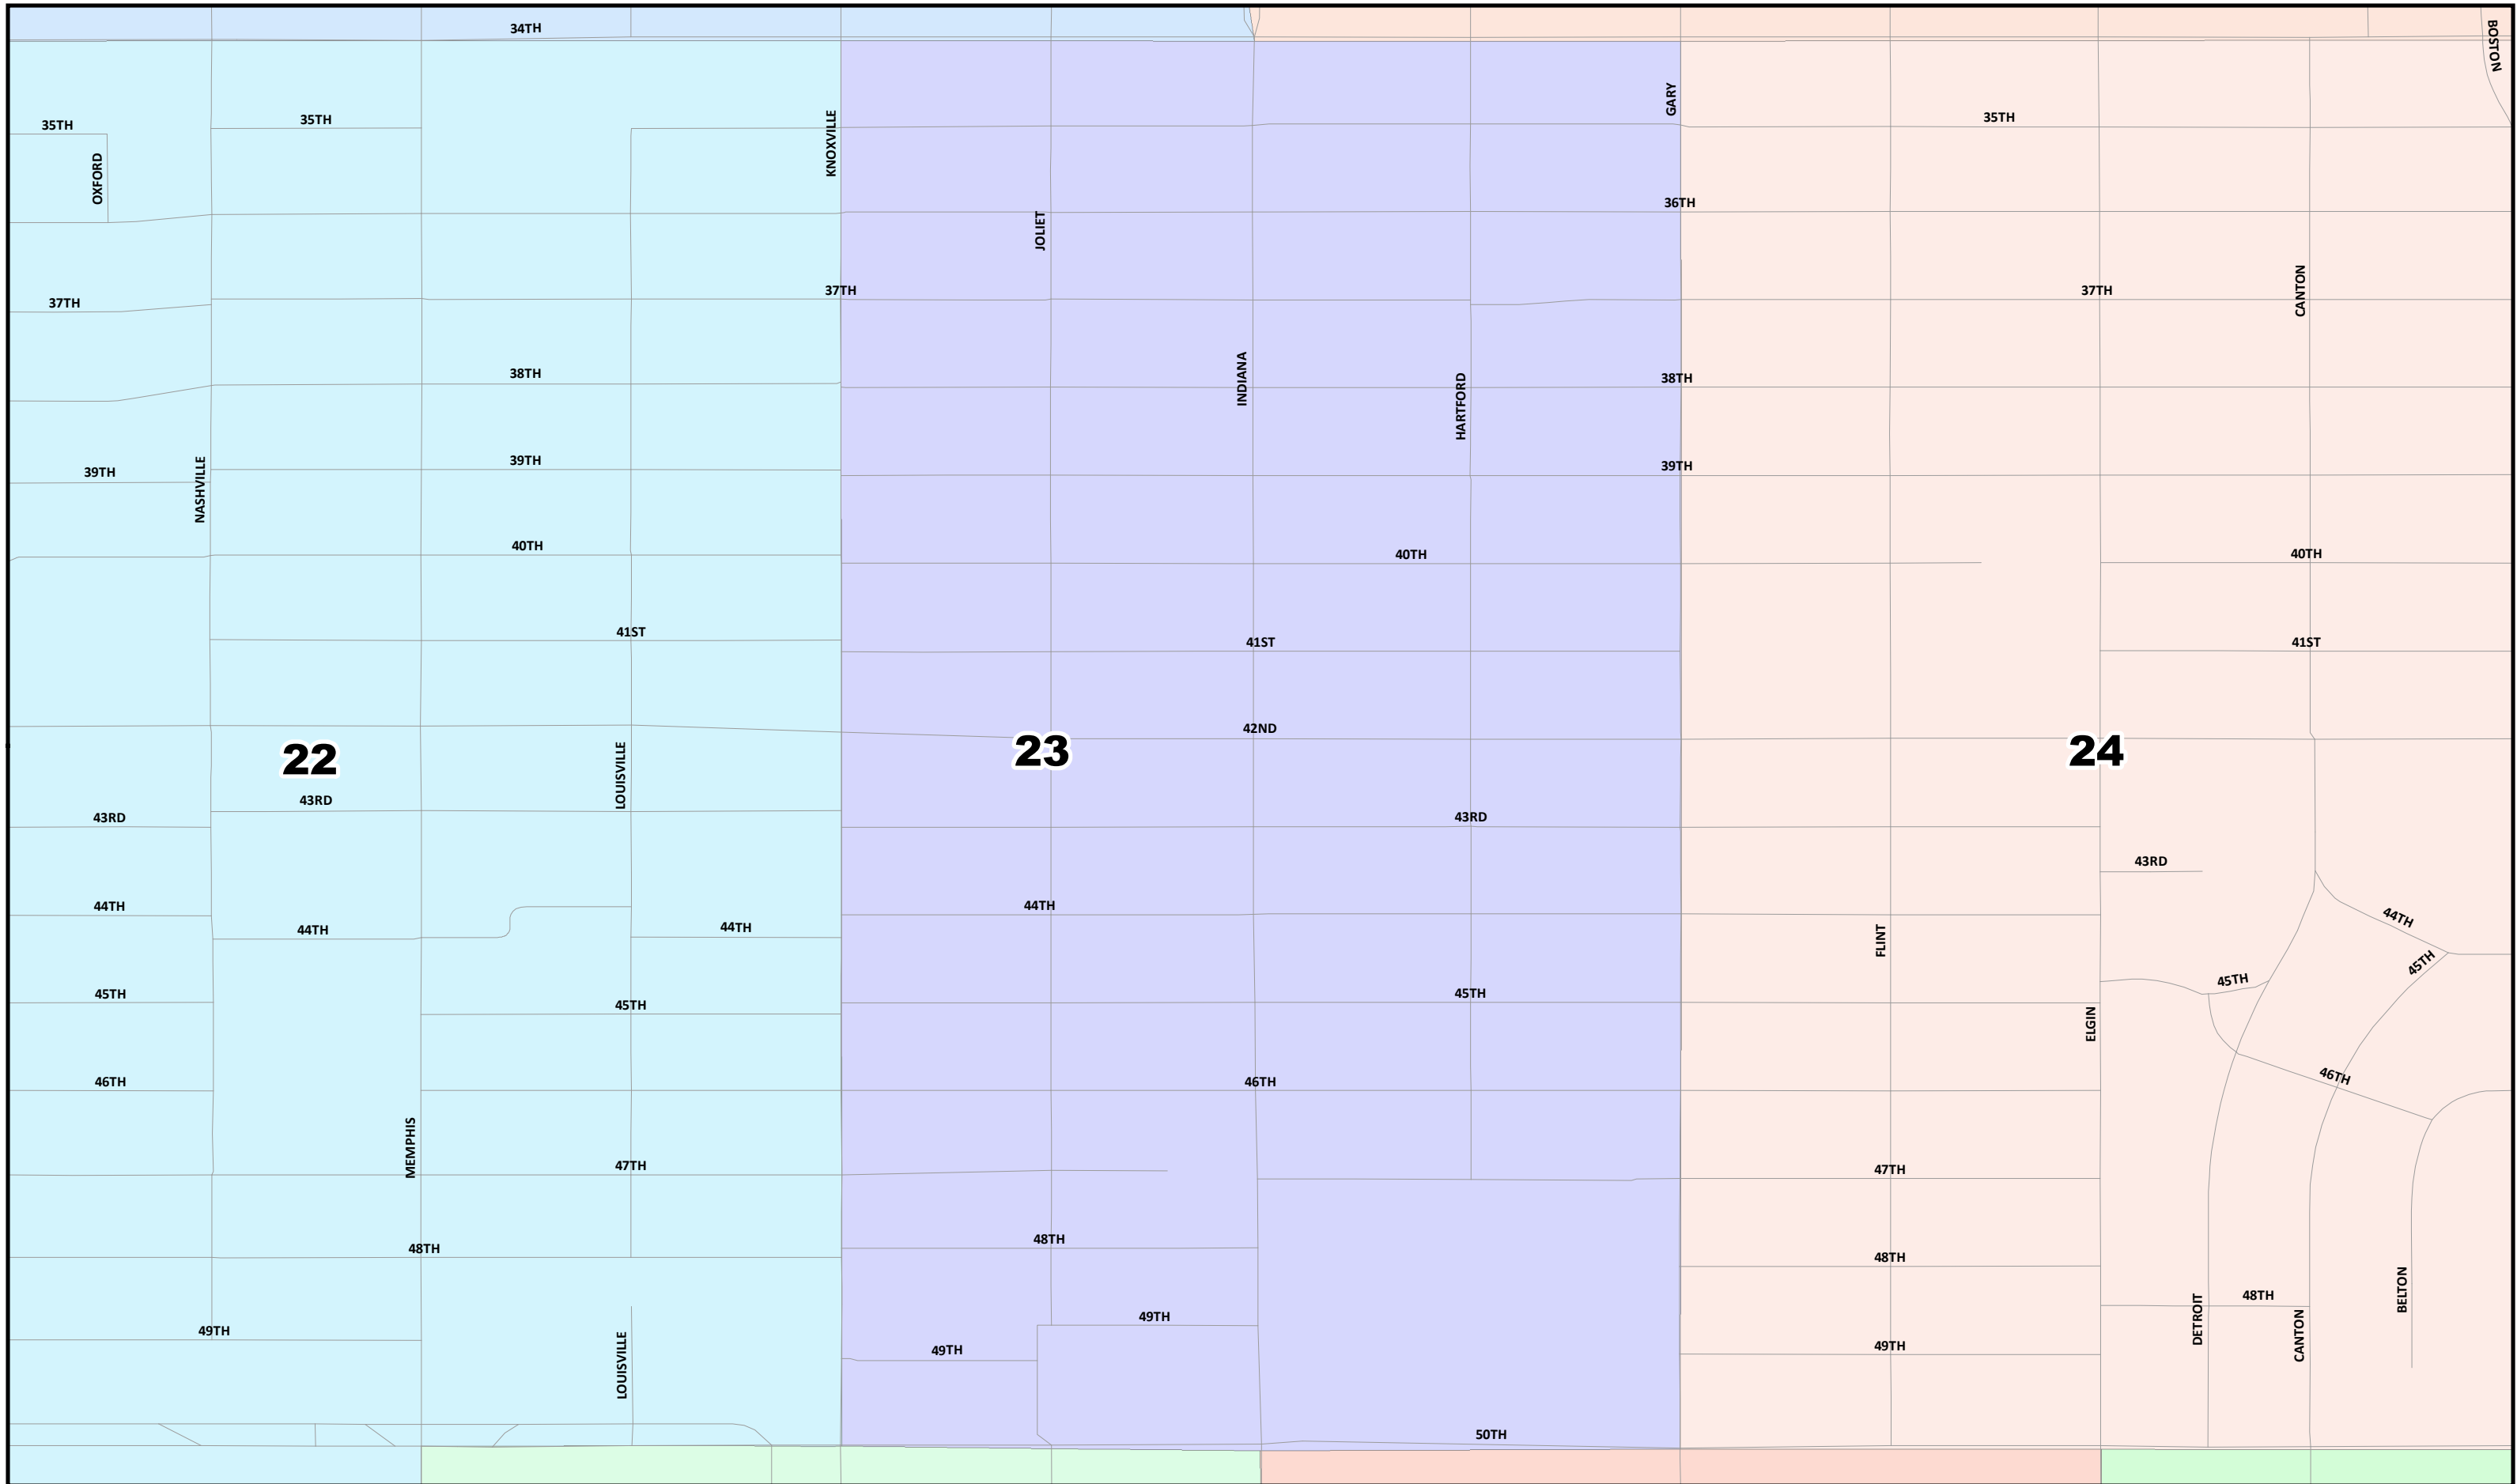

Lubbock County
2022 Election Precincts
Election Precinct: 23