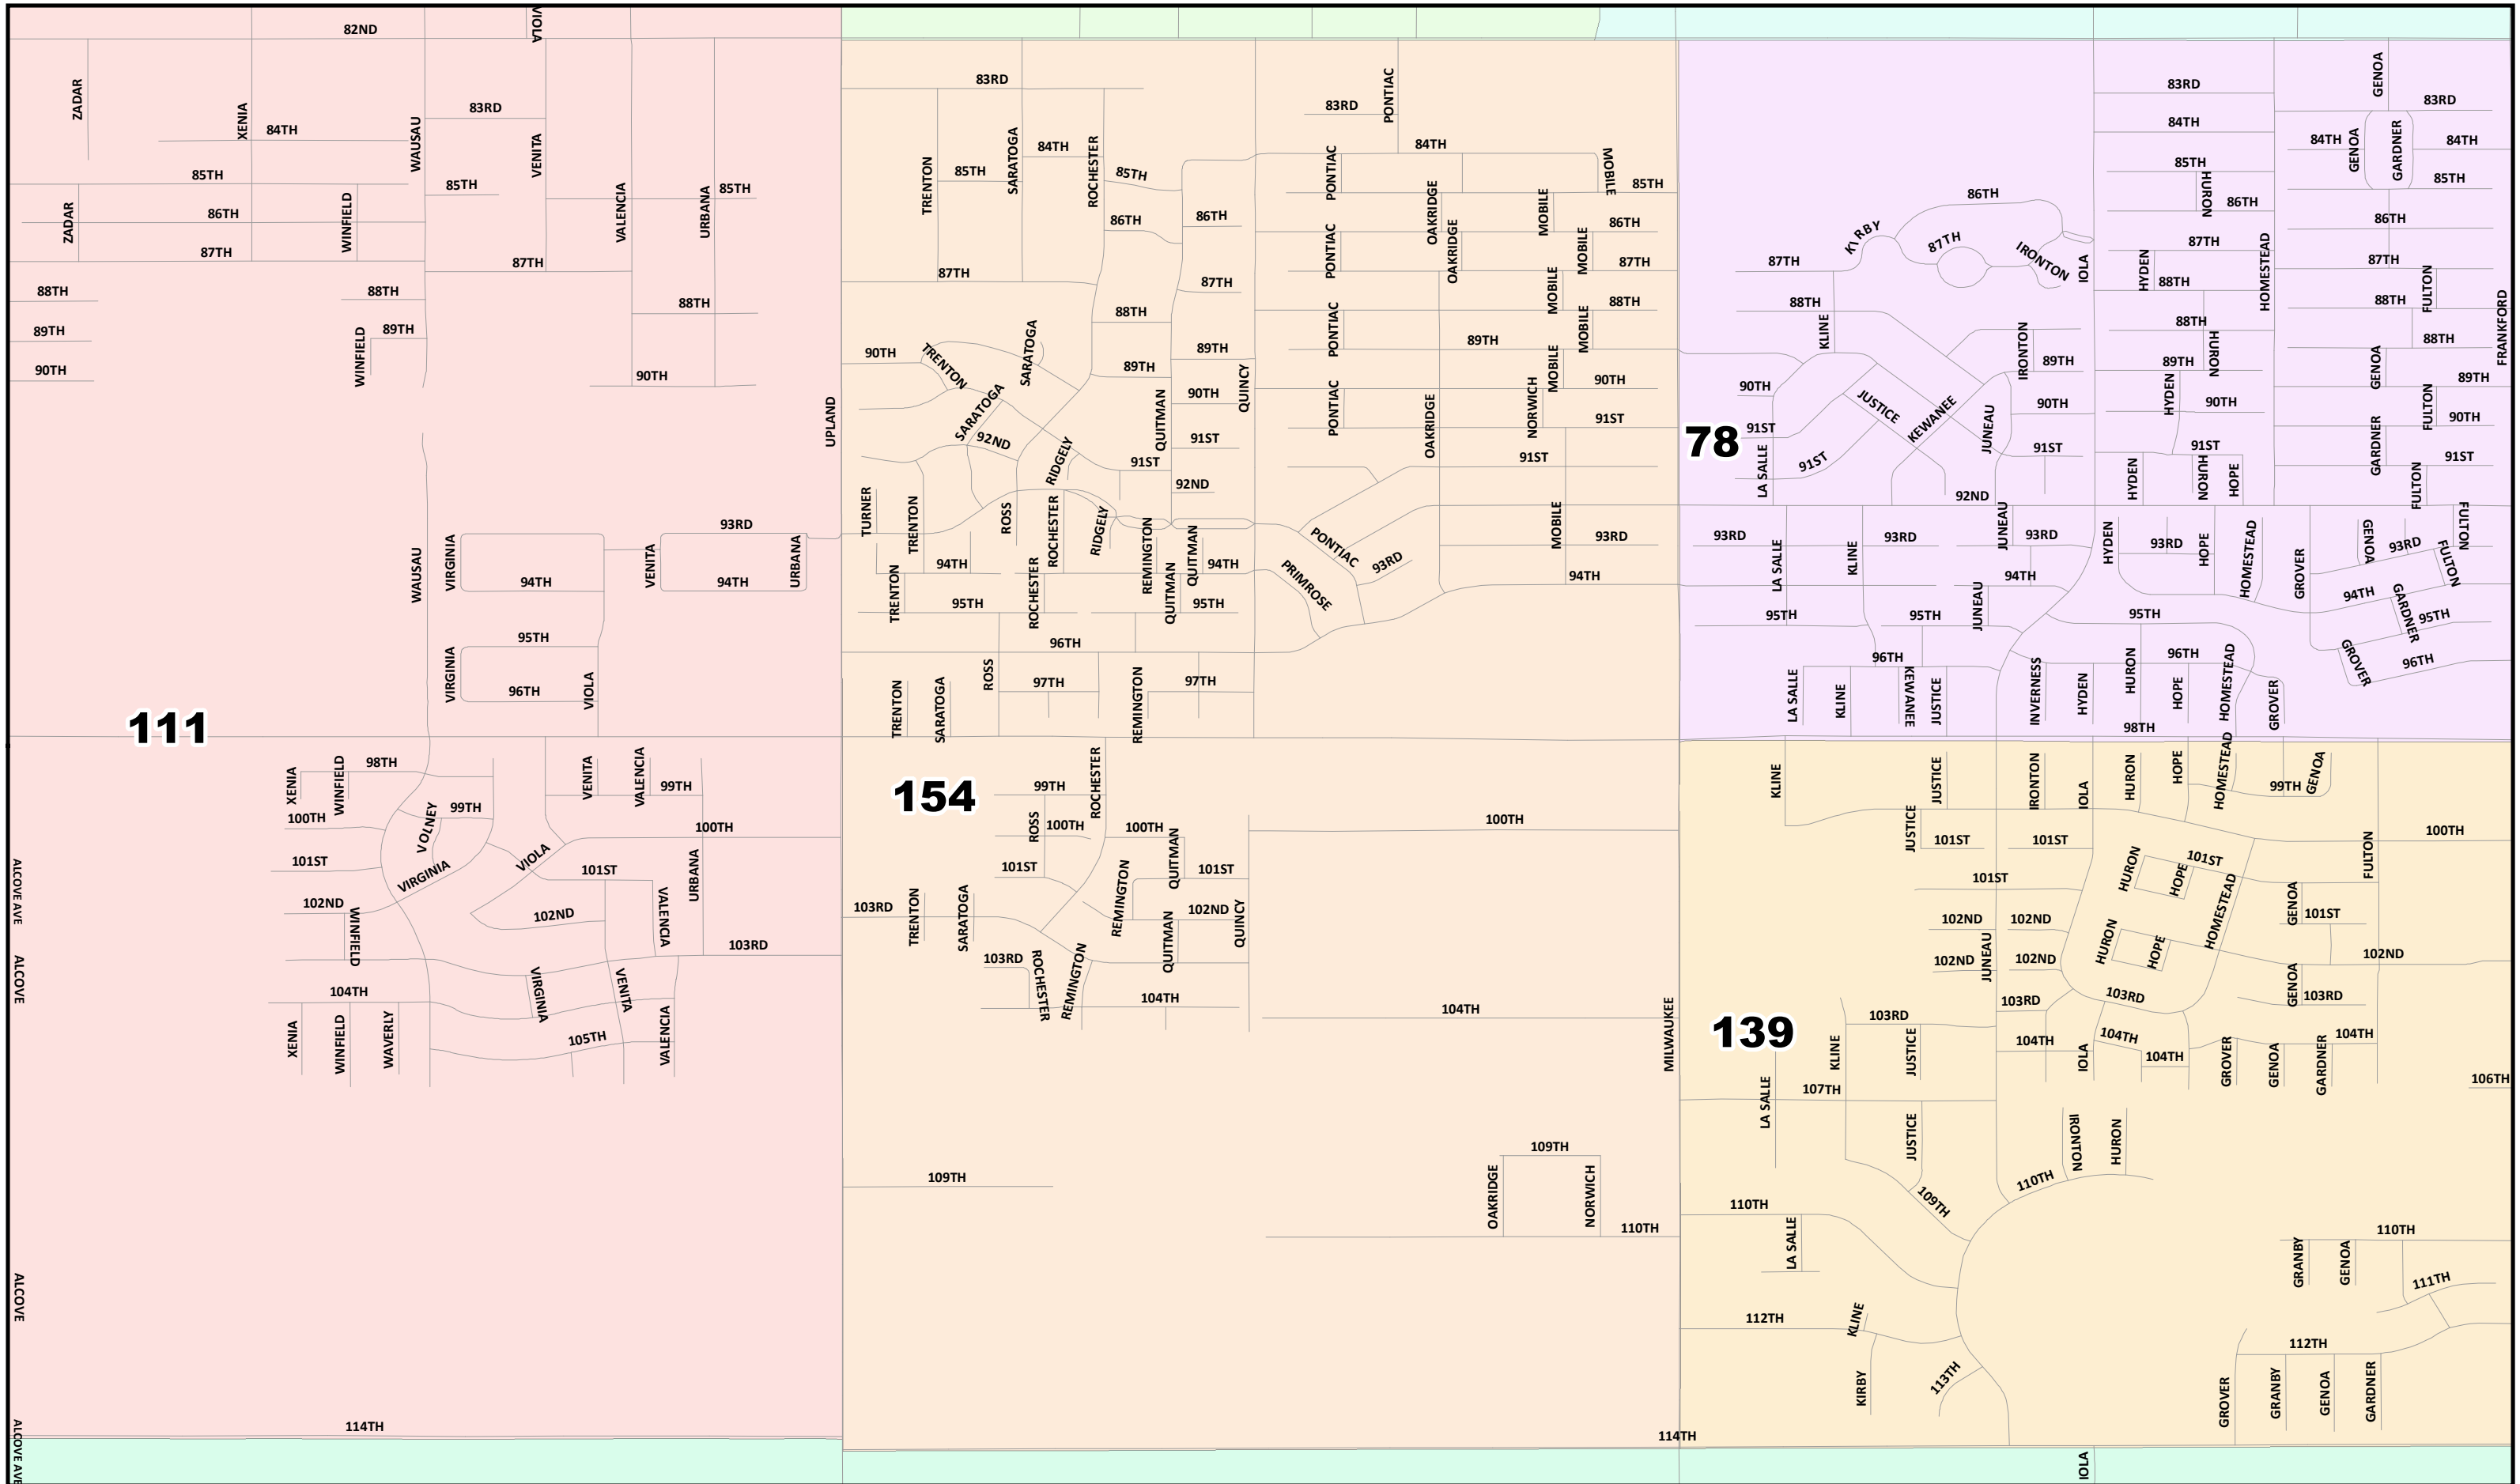

111

154

78

139

Lubbock County
2022 Election Precincts
Election Precinct: 154

© 2021 Bickerstaff Heath Delgado Acosta LLP
Data Source: Roads, Water and other features obtained from the 2020 Tiger/line files, U.S. Census Bureau