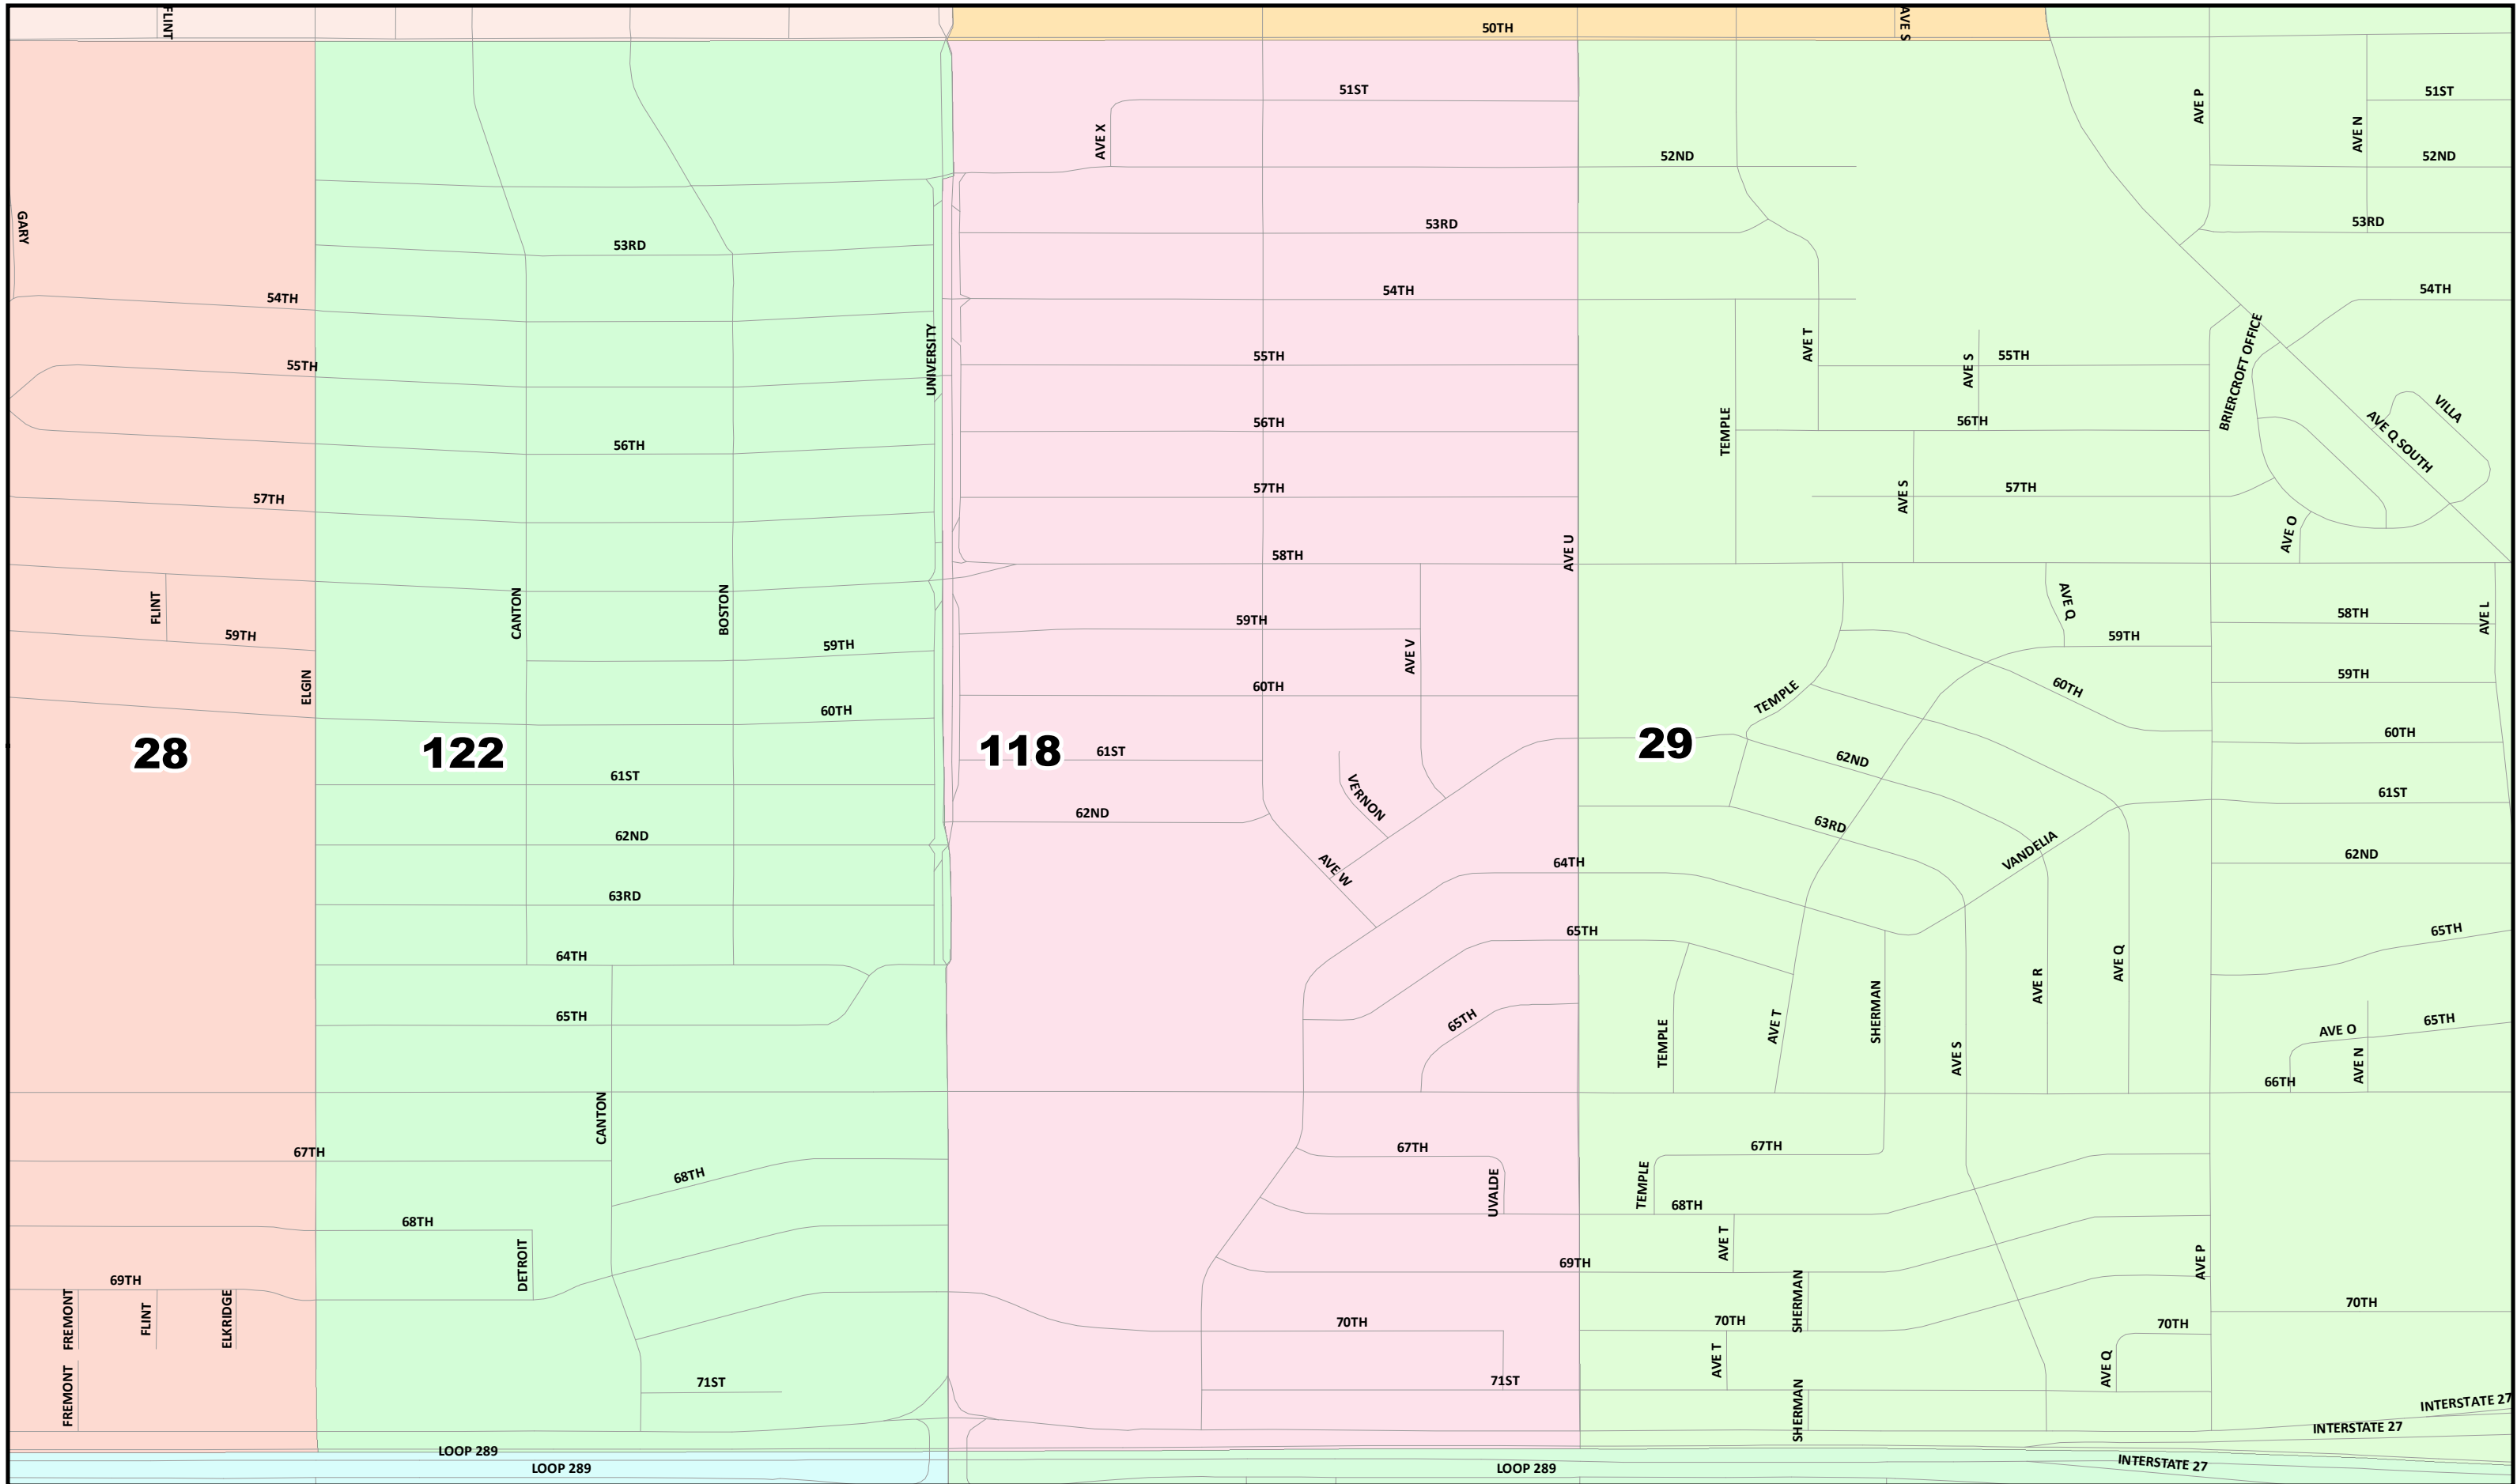

Lubbock County
2022 Election Precincts
Election Precinct: 118