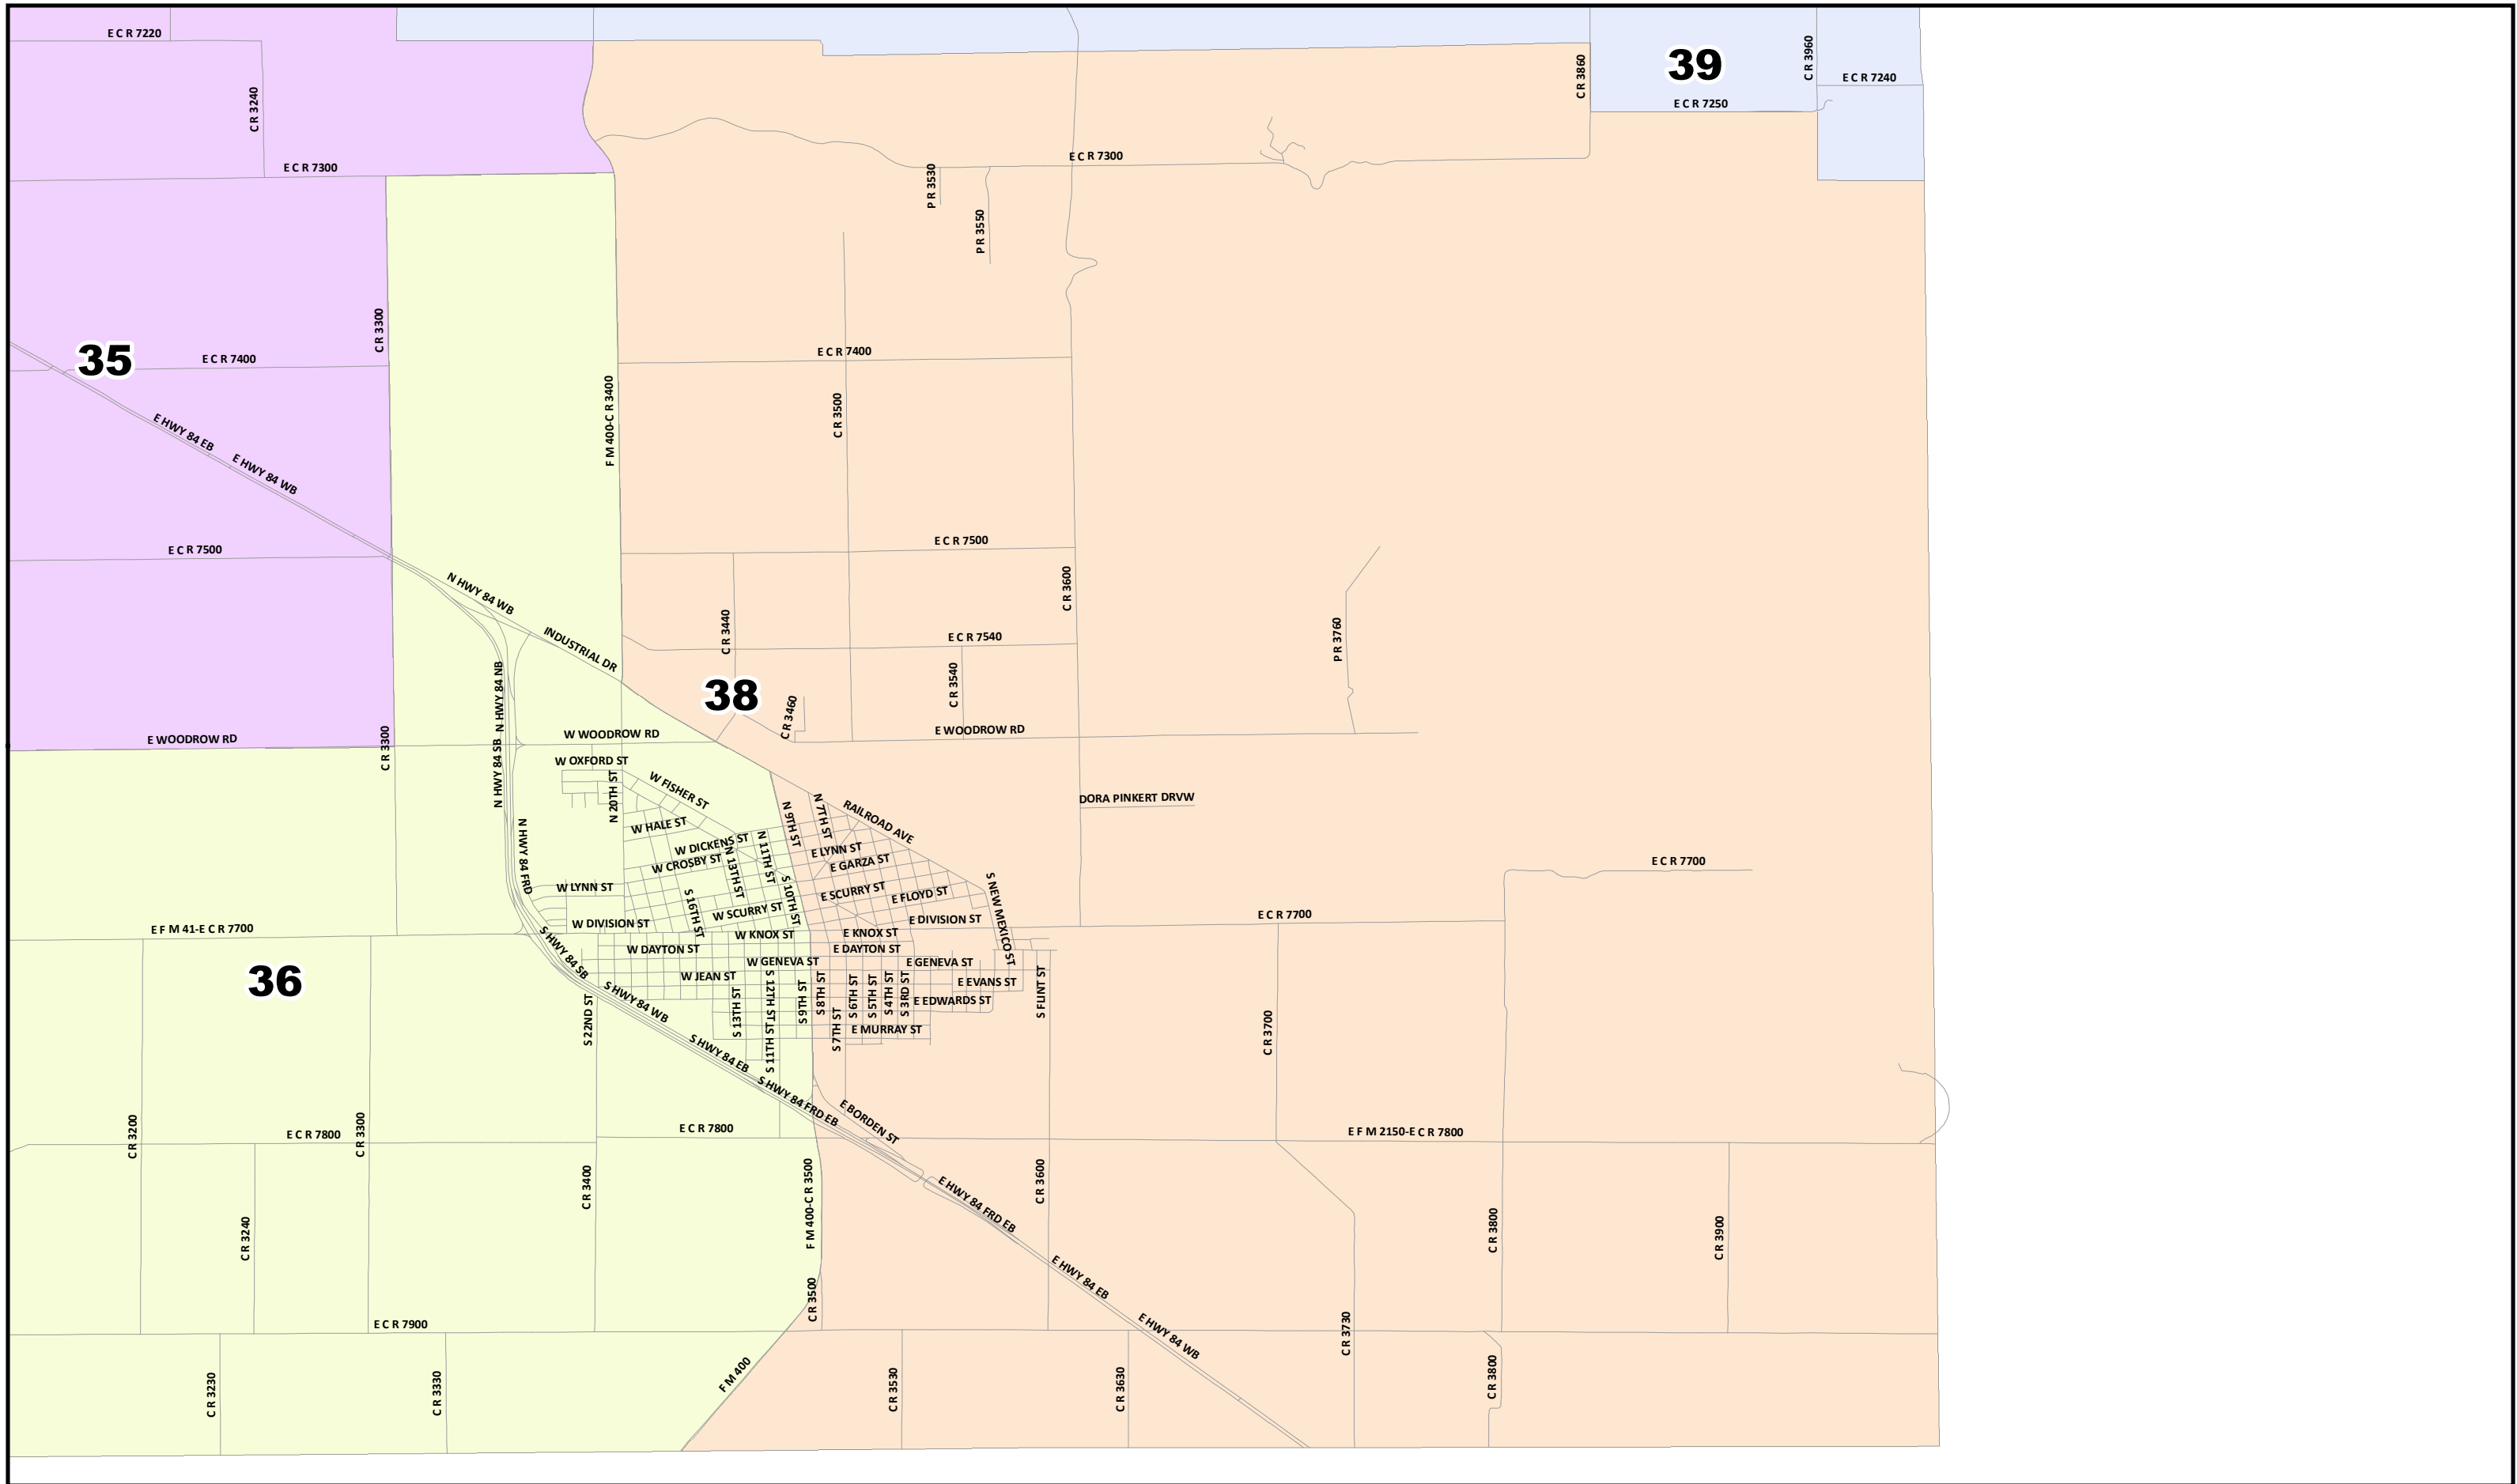

0 0.5 1 2 Miles
Created: 12/17/2021
Background Image: ESRI World Street Map

Lubbock County
2022 Election Precincts
Election Precinct: 38

© 2021 Bickerstaff Heath Delgado Acosta LLP
Data Source: Roads, Water and other
features obtained from the 2020
Tiger/line files, U.S. Census Bureau