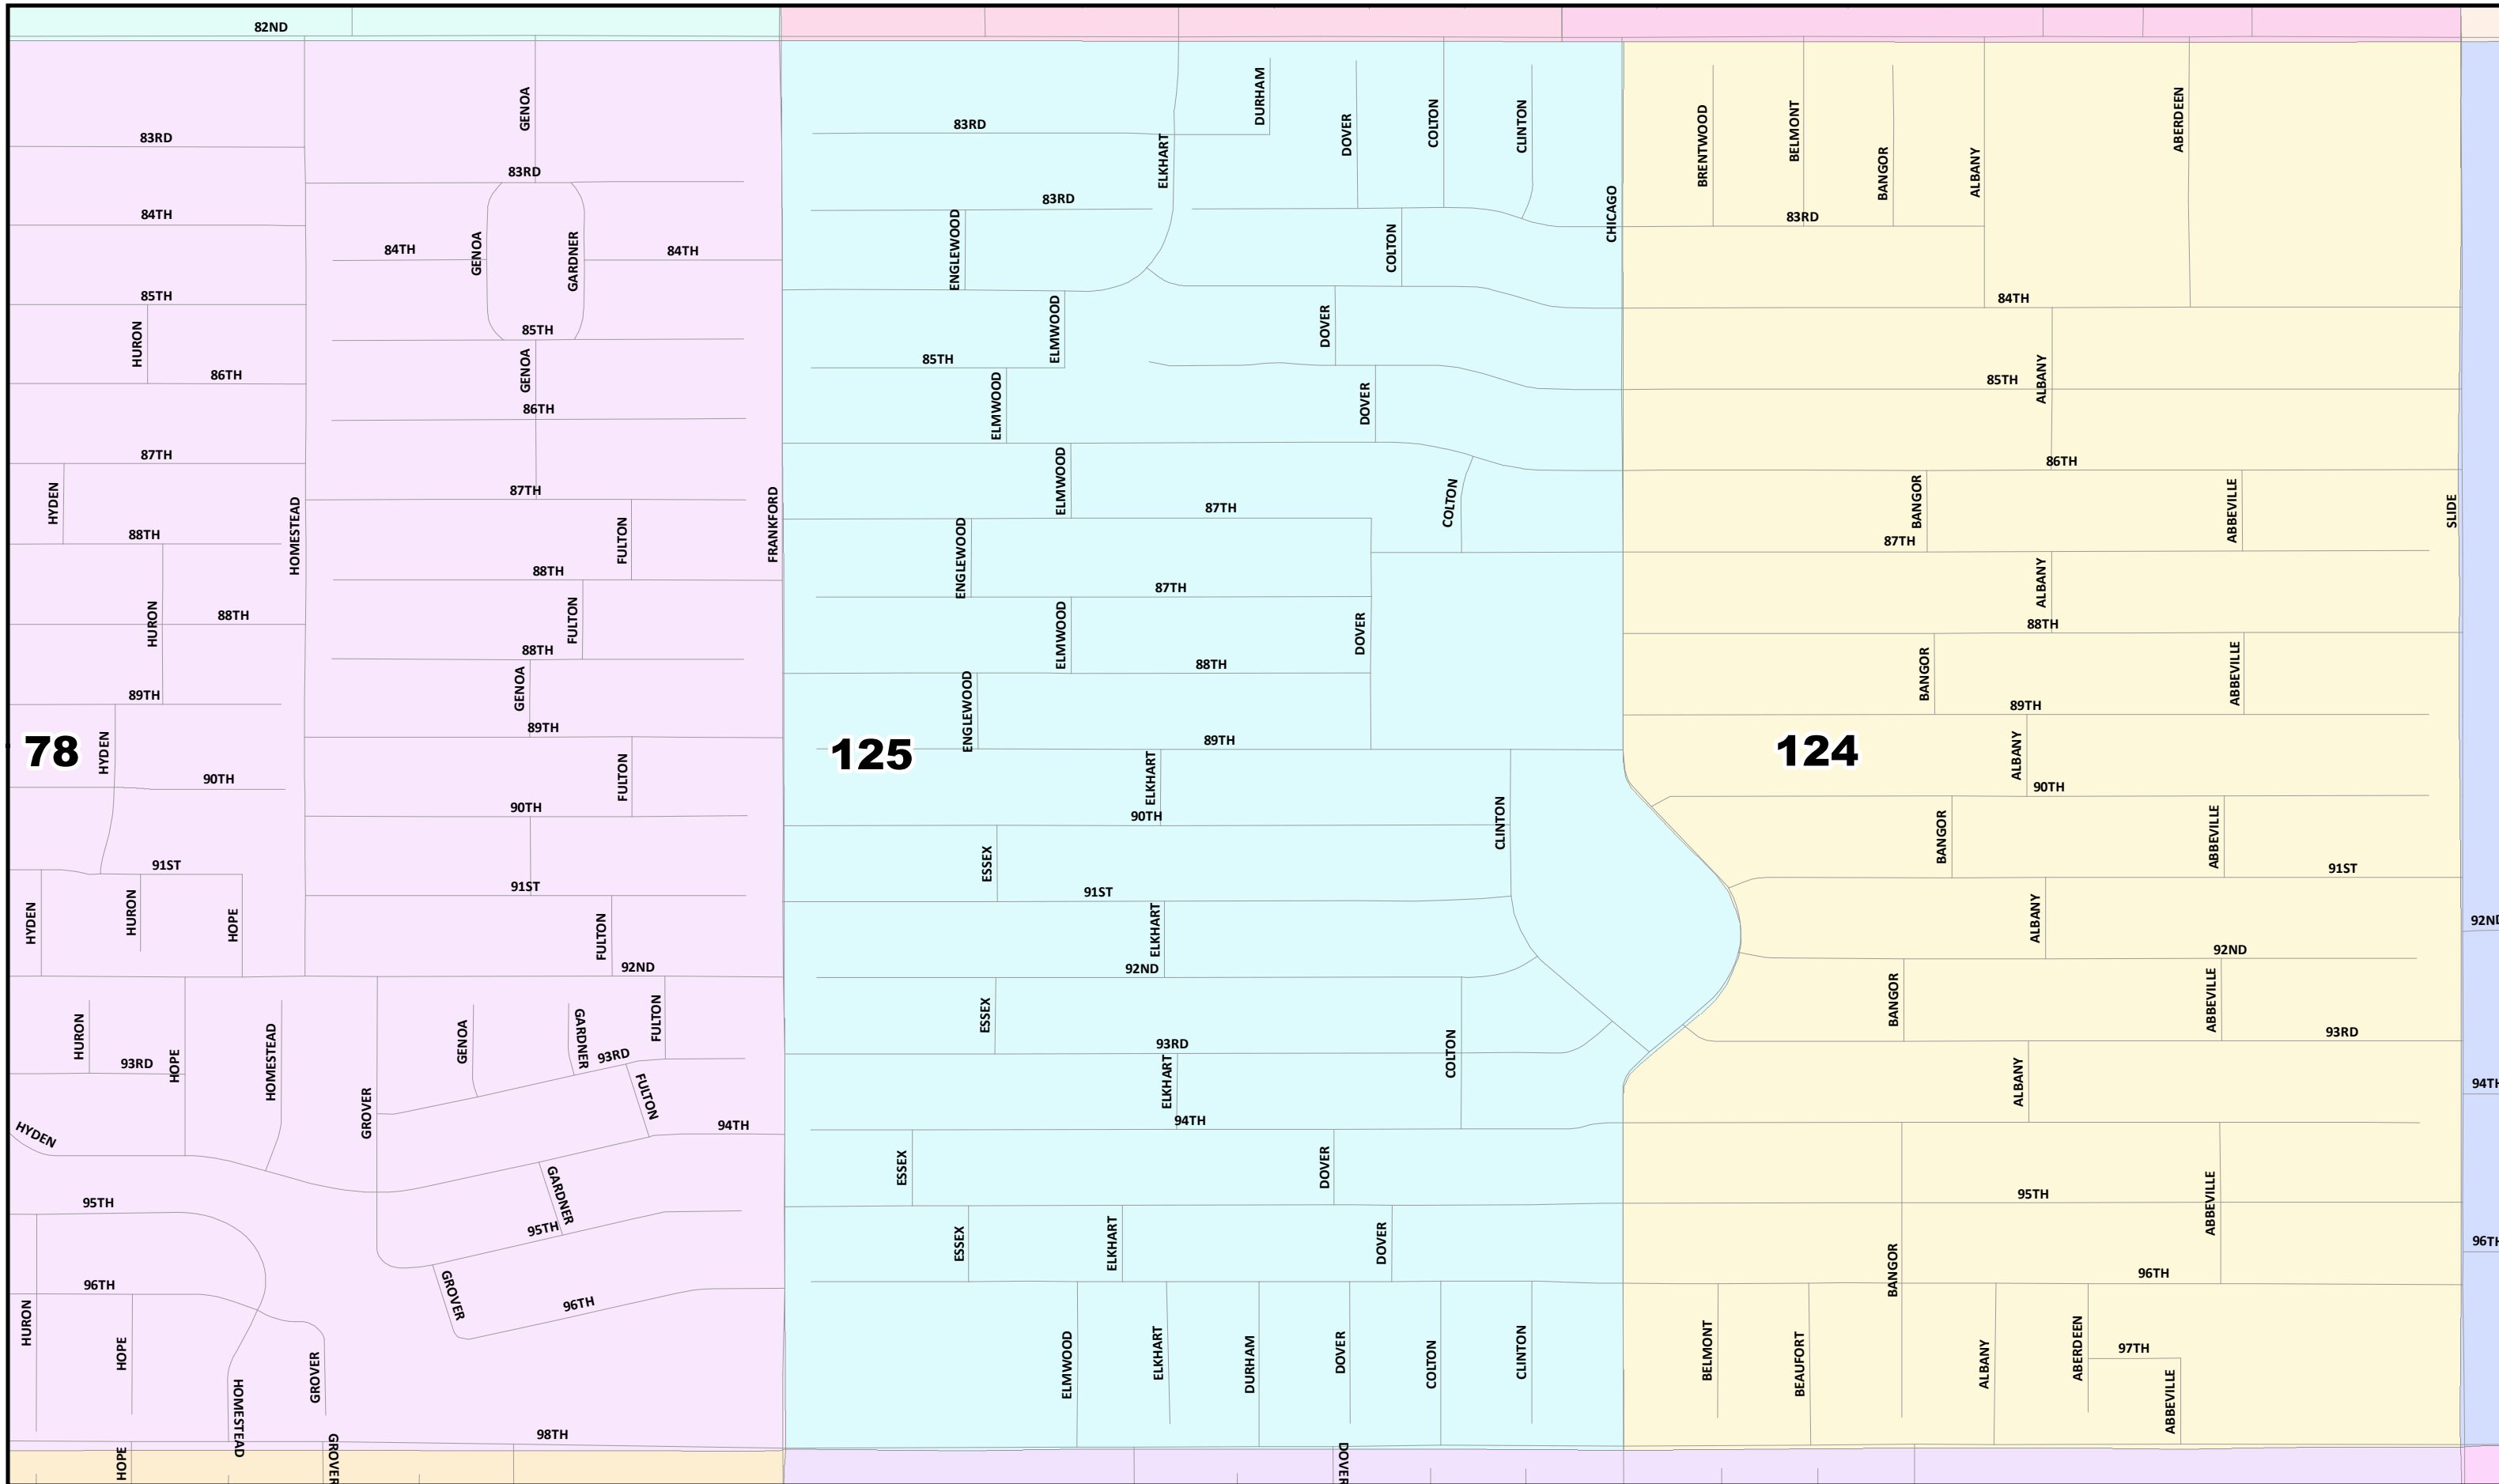

Lubbock County 2022 Election Precincts *Election Precinct: 125*

© 2021 Bickerstaff Heath Delgado Acosta LLP
Data Source: Roads, Water and other features obtained from the 2020 Tiger/line files, U.S. Census Bureau