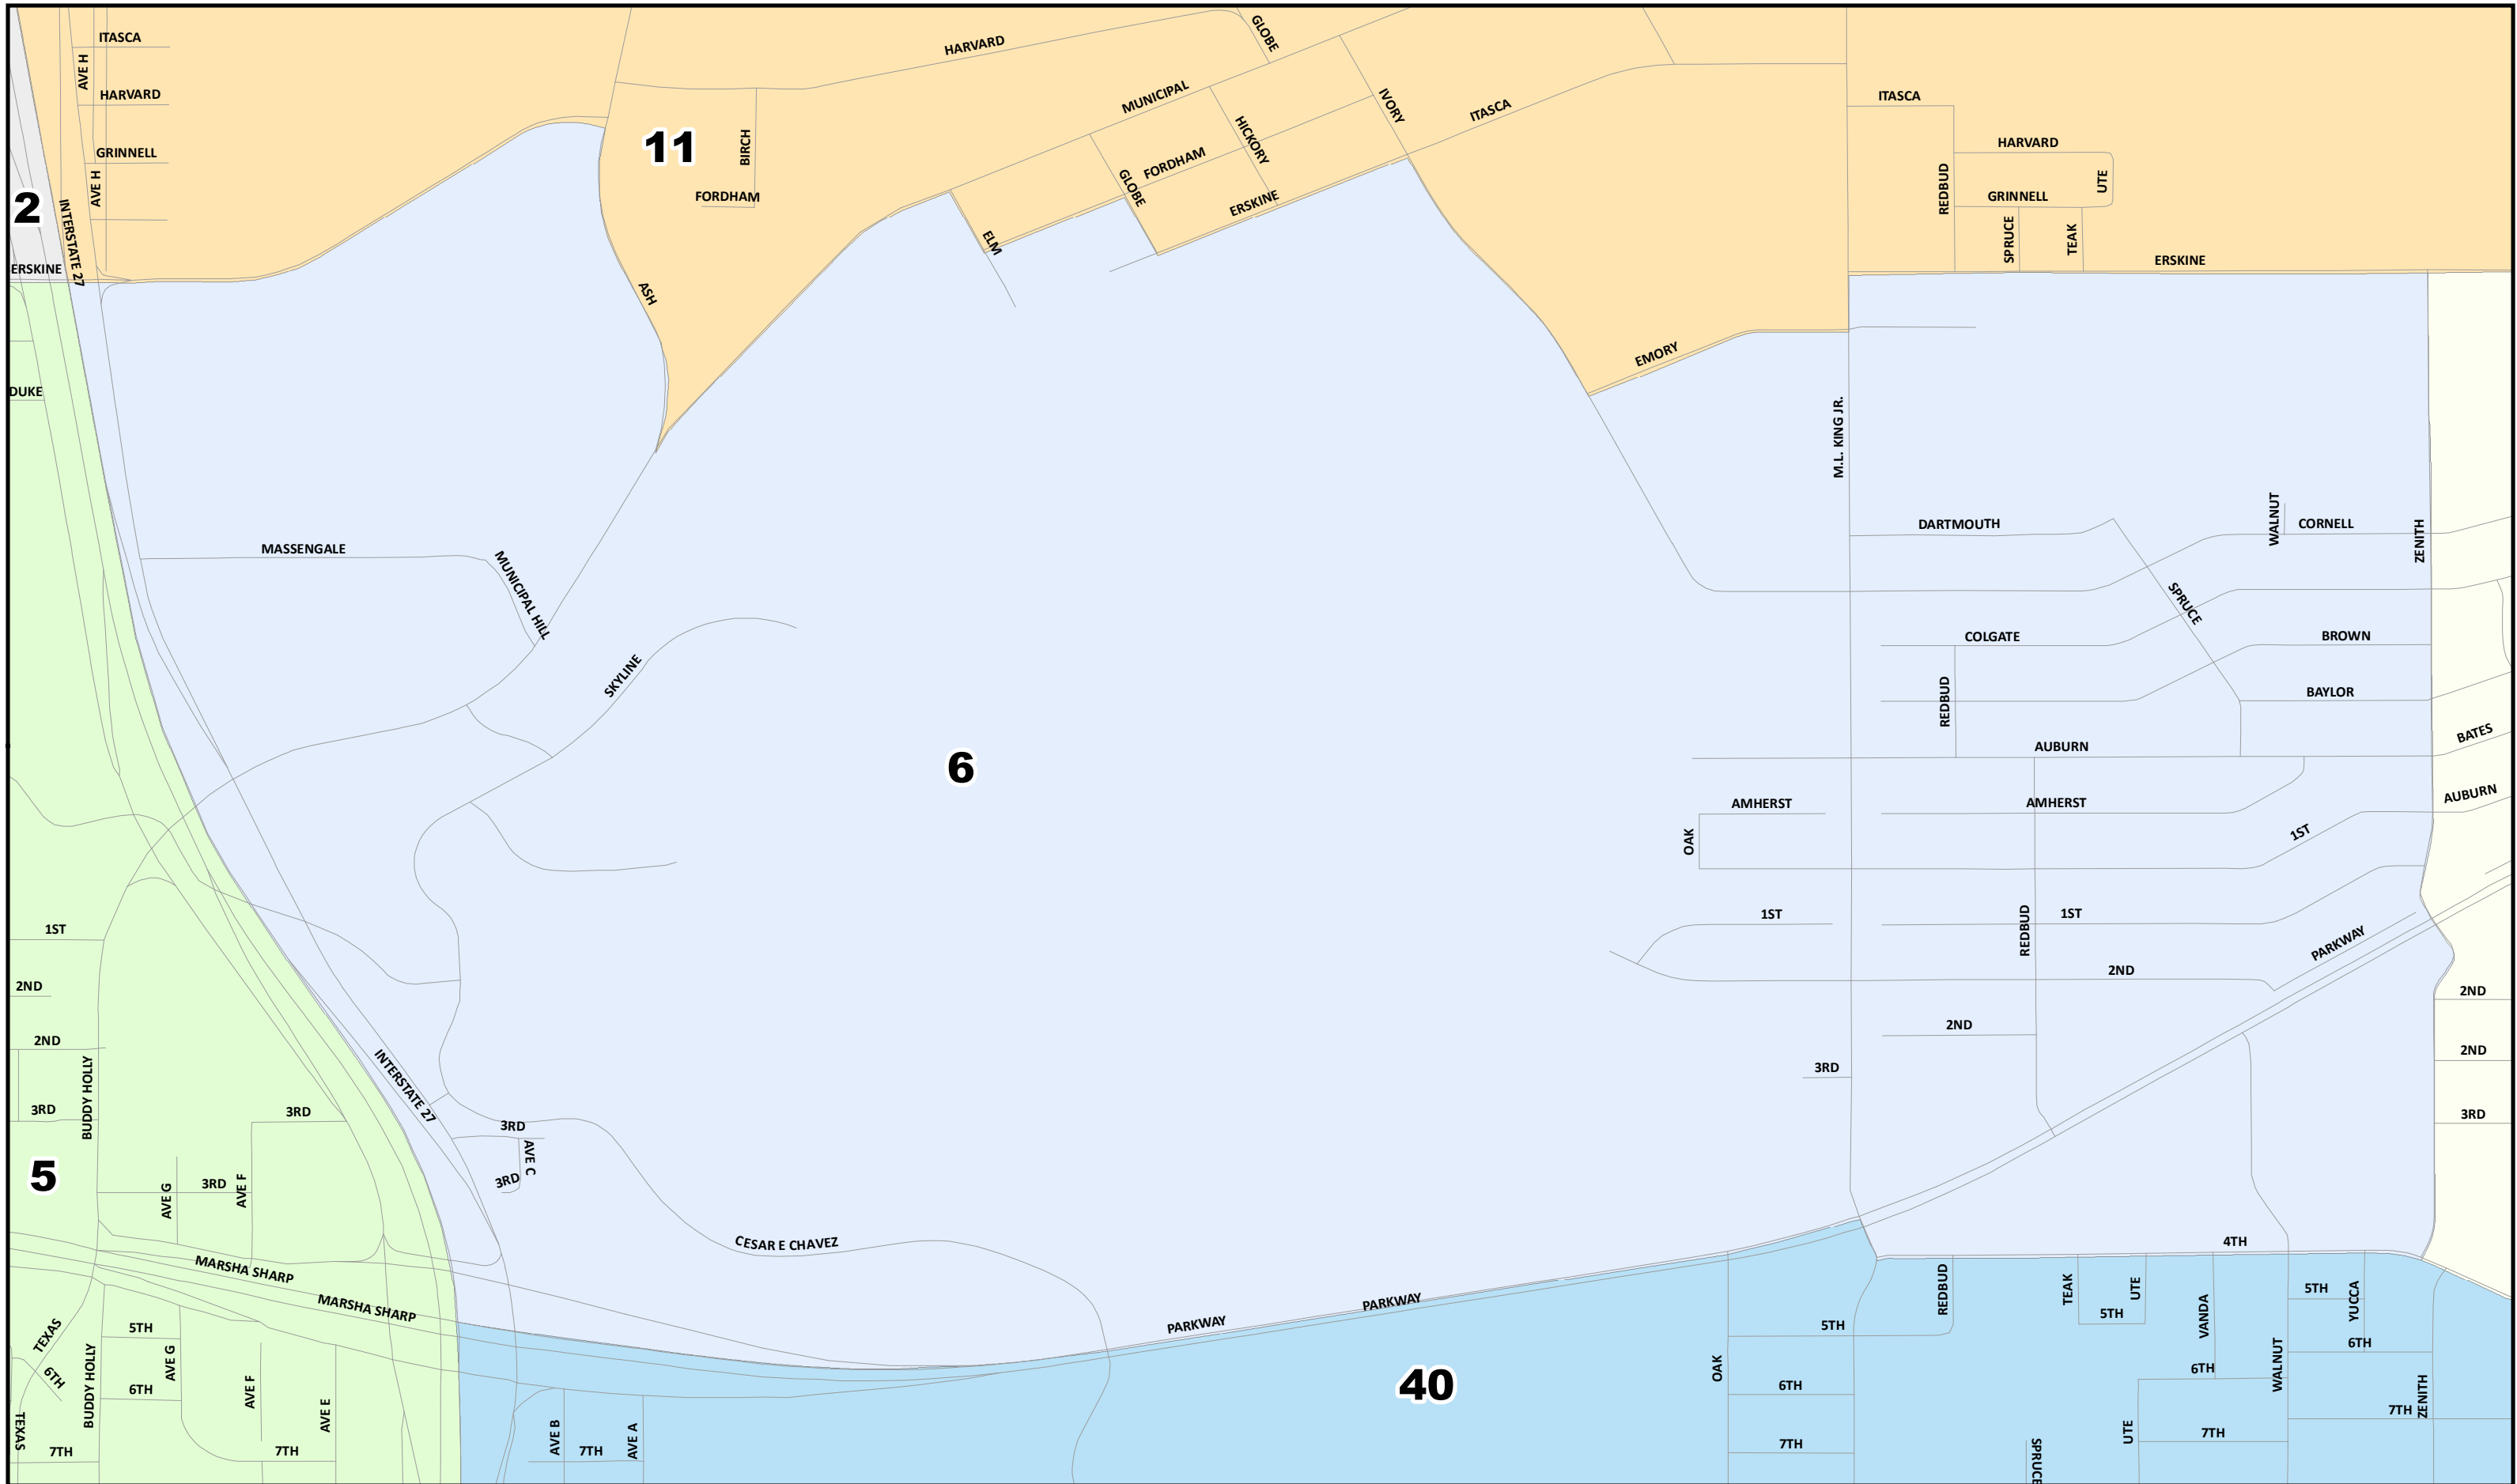

0 0.1 0.2 0.4 Miles
Created: 12/17/2021
Background Image: ESRI World Street Map

Lubbock County
2022 Election Precincts
Election Precinct: 6

© 2021 Bickerstaff Heath Delgado Acosta LLP
Data Source: Roads, Water and other
features obtained from the 2020
Tiger/line files, U.S. Census Bureau