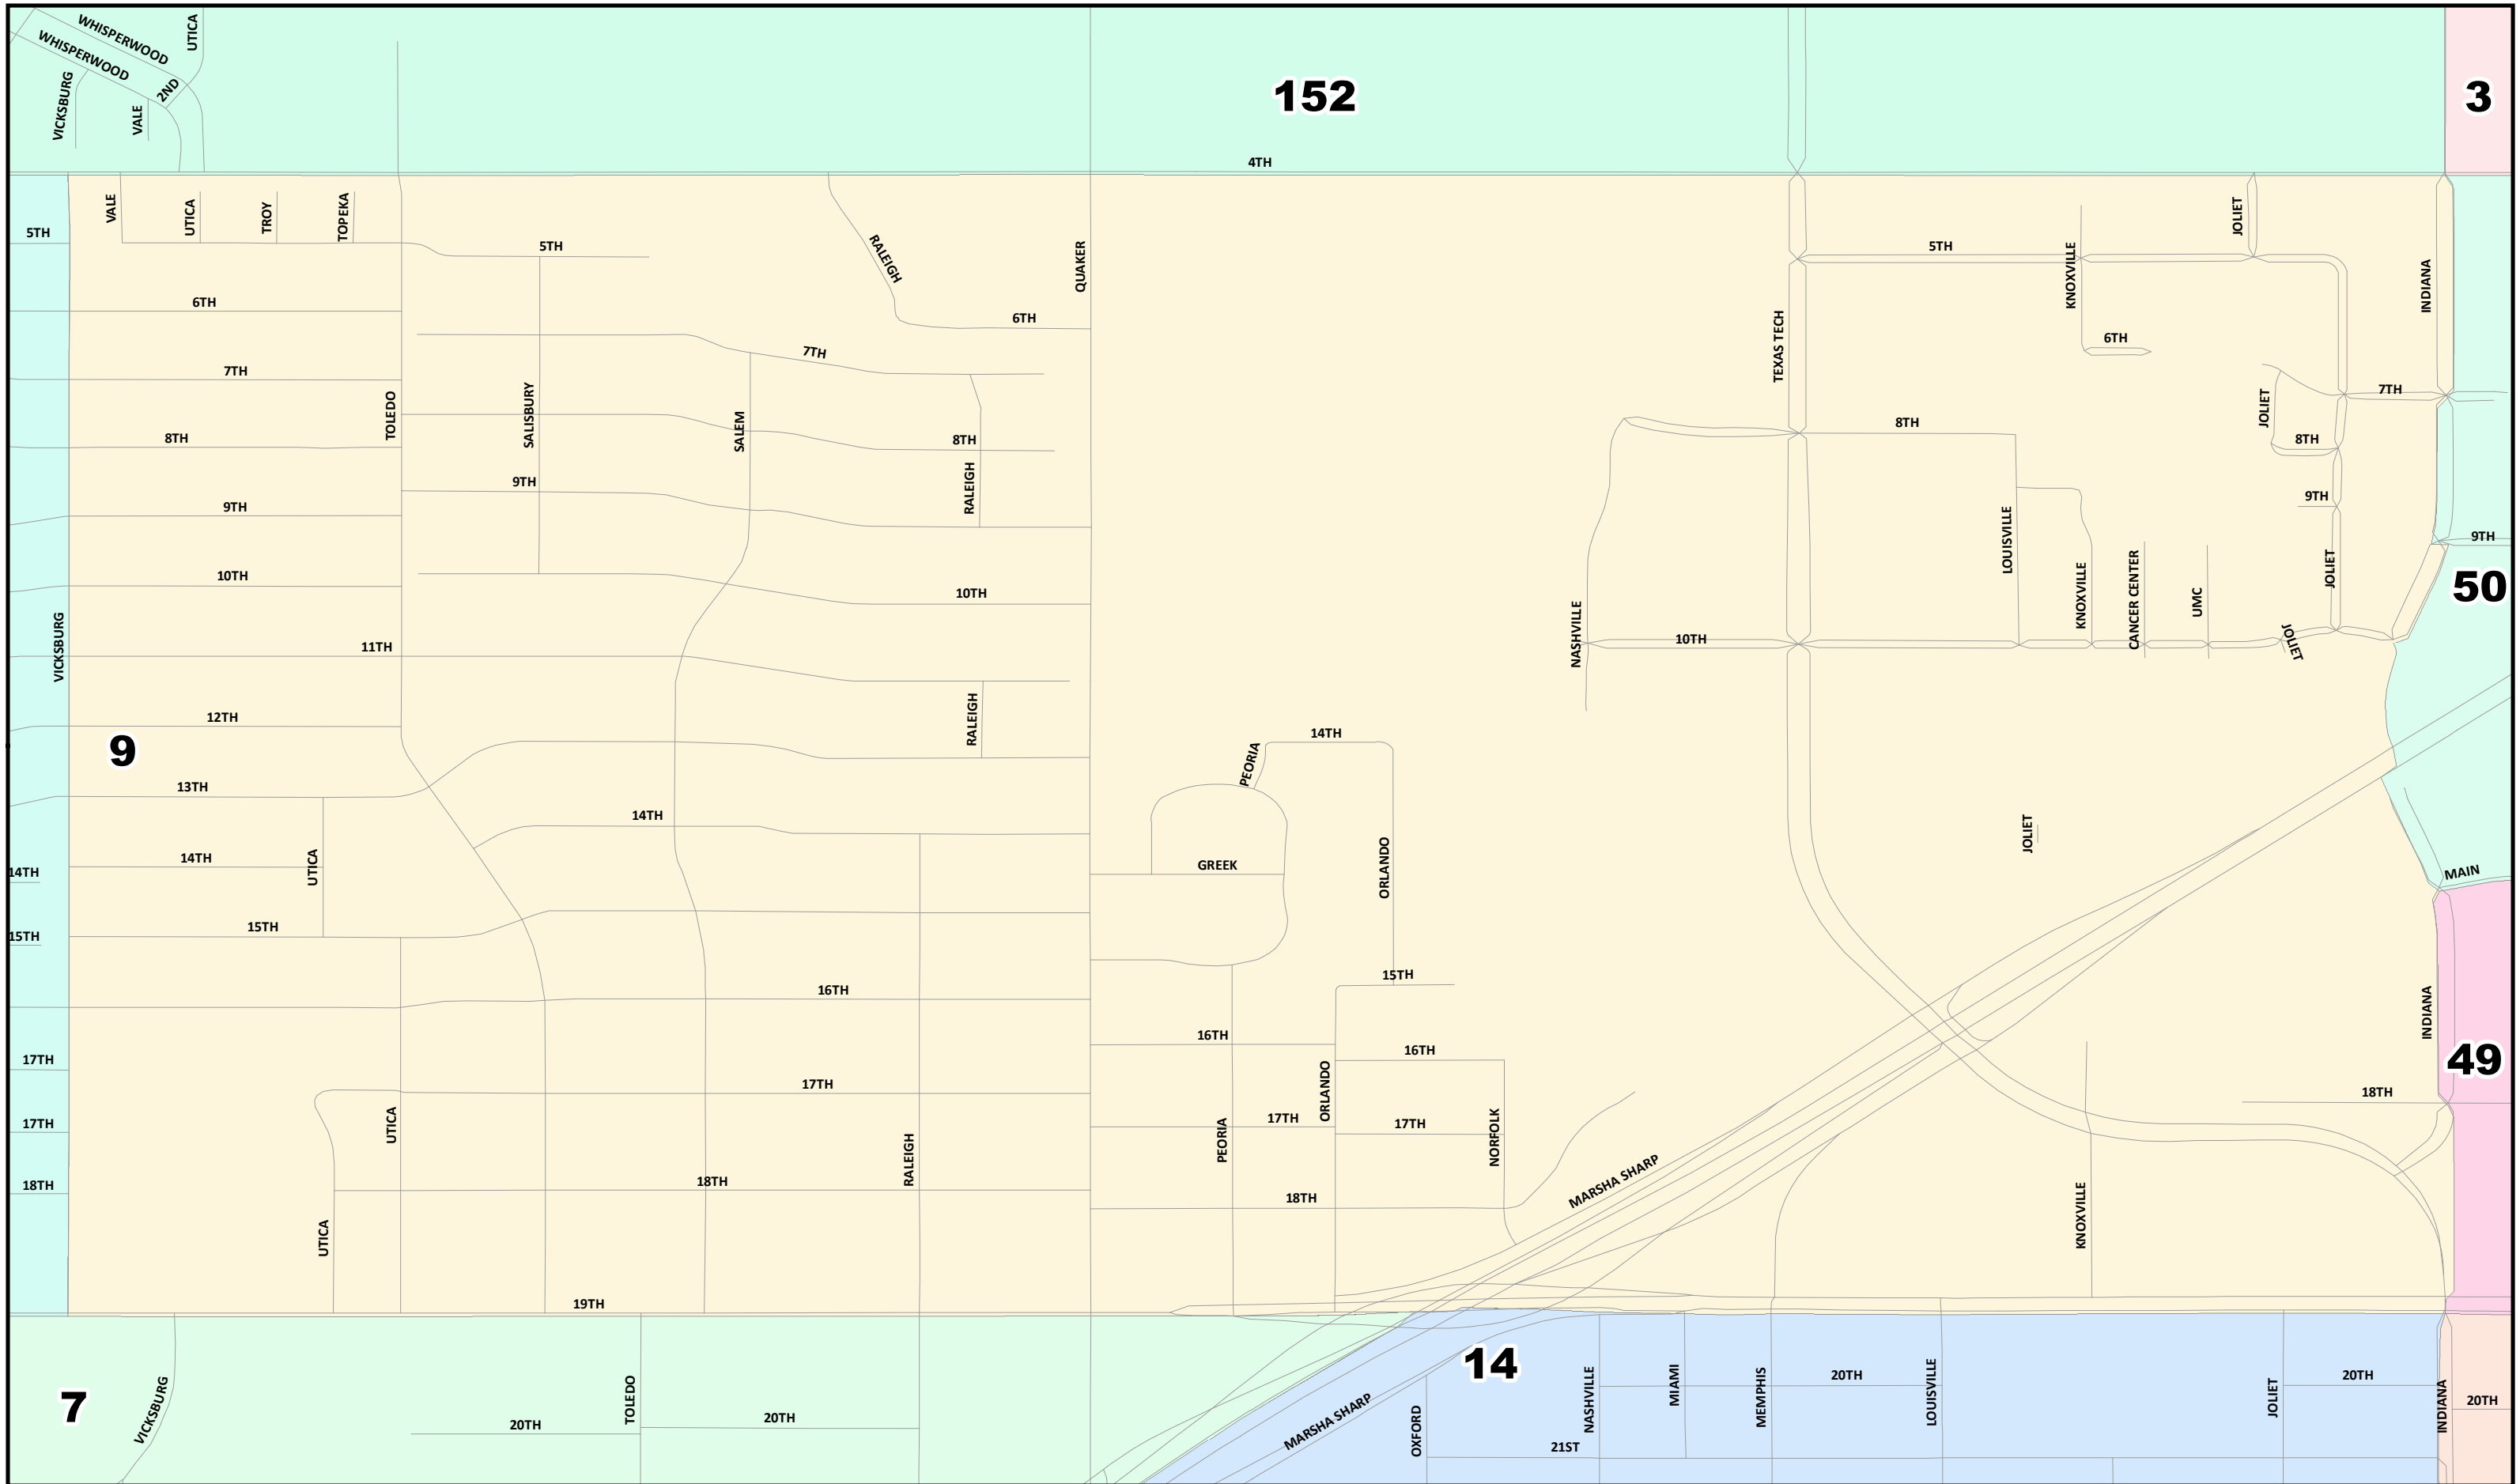

0 0.075 0.15 0.3 Miles
Created: 12/17/2021
Background Image: ESRI World Street Map

Lubbock County
2022 Election Precincts
Election Precinct: 9

© 2021 Bickerstaff Heath Delgado Acosta LLP
Data Source: Roads, Water and other
features obtained from the 2020
Tiger/line files, U.S. Census Bureau