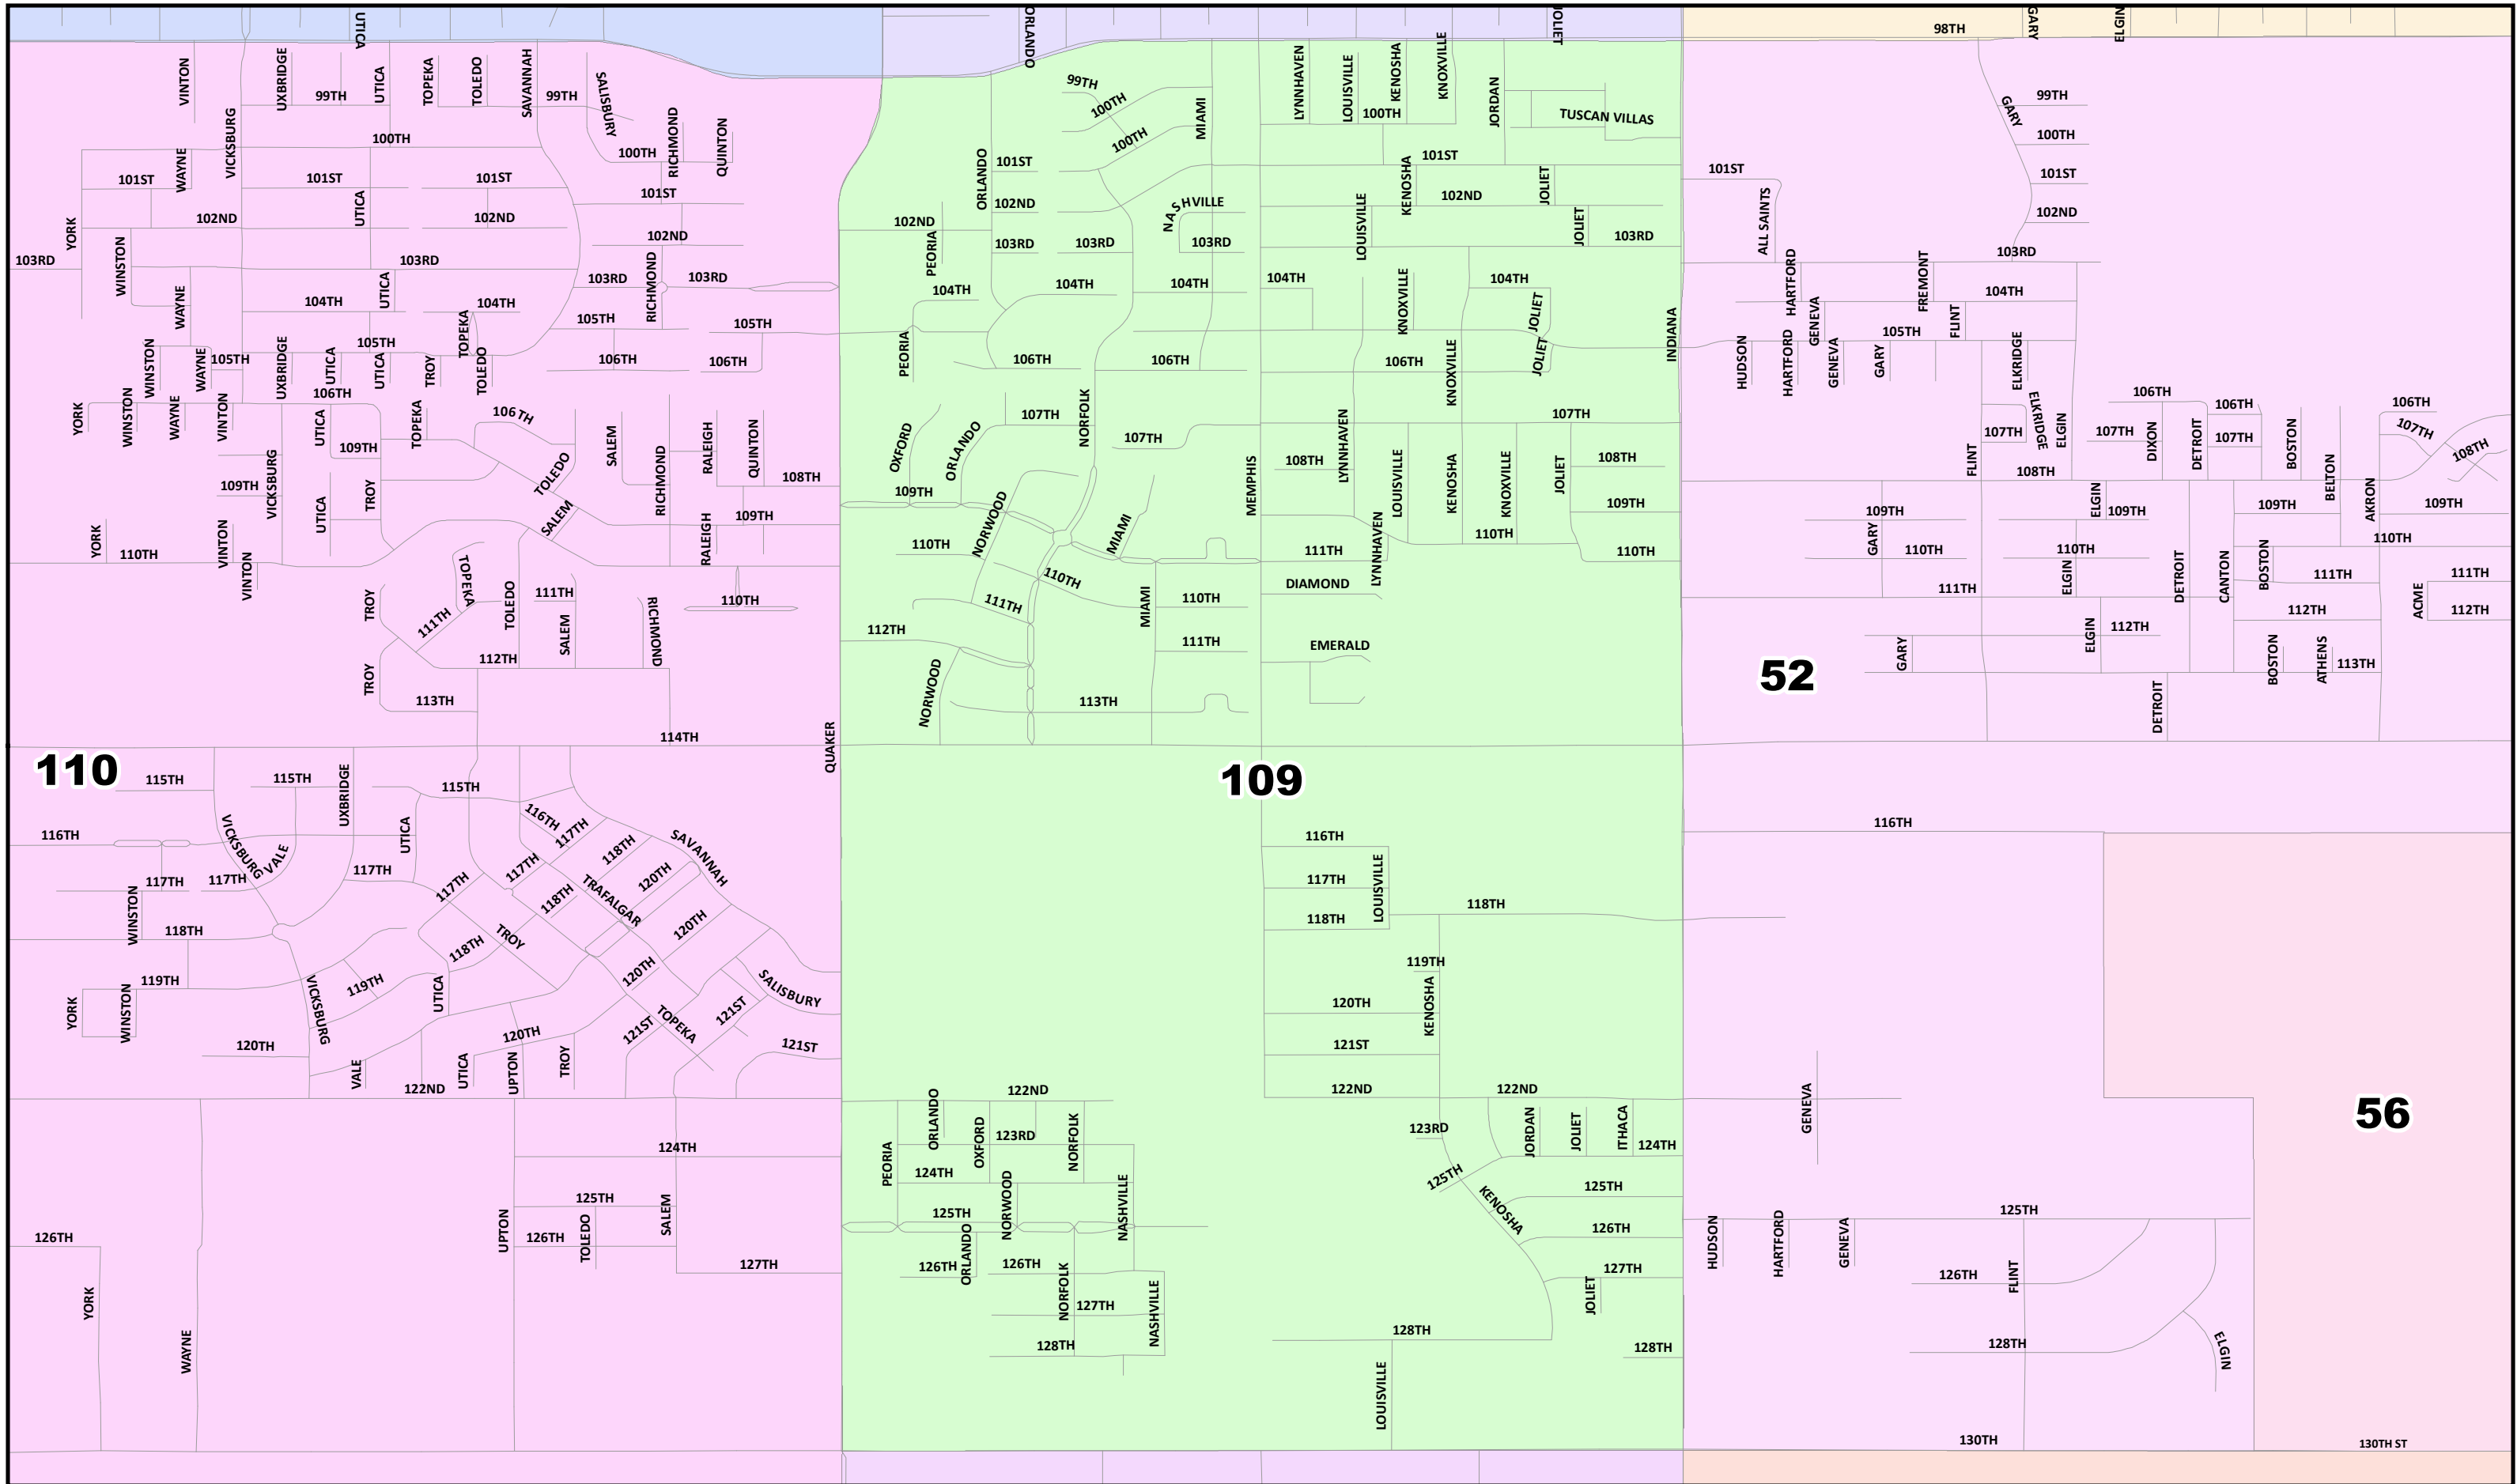

Lubbock County
2022 Election Precincts
Election Precinct: 109

© 2021 Bickerstaff Heath Delgado Acosta LLP
Data Source: Roads, Water and other features obtained from the 2020 Tiger/line files, U.S. Census Bureau