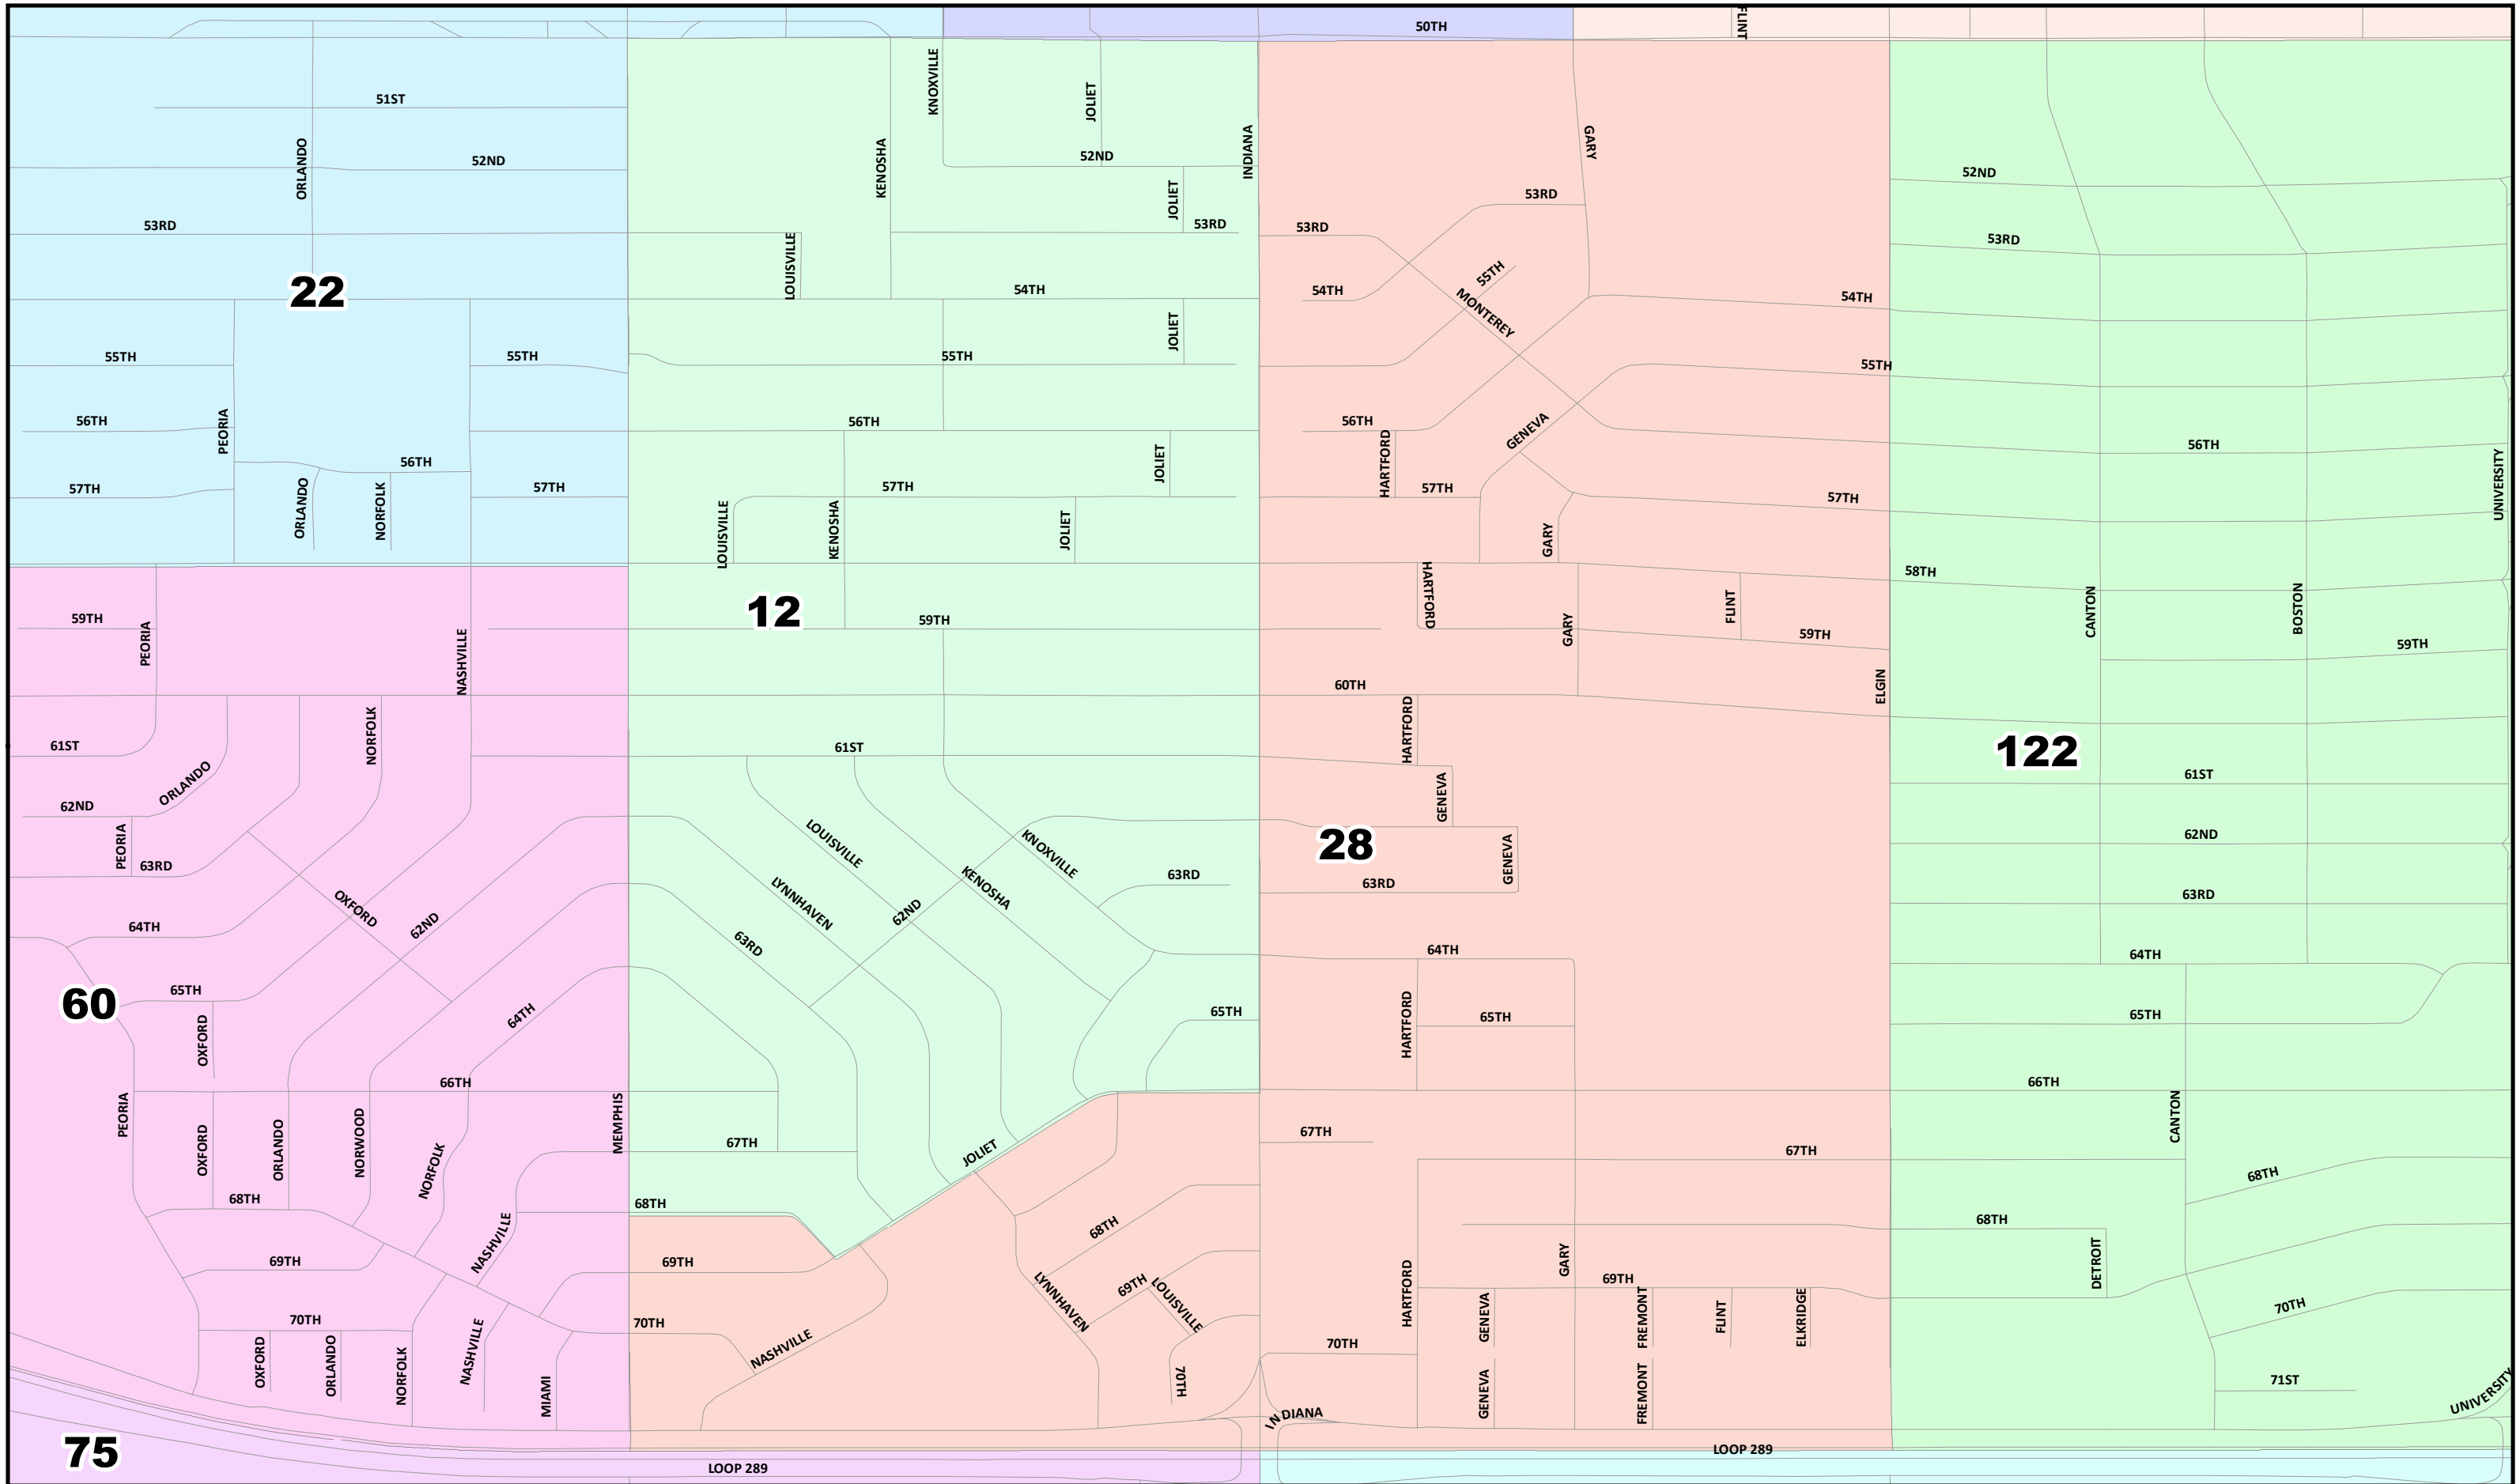

Lubbock County
2022 Election Precincts
Election Precinct: 28