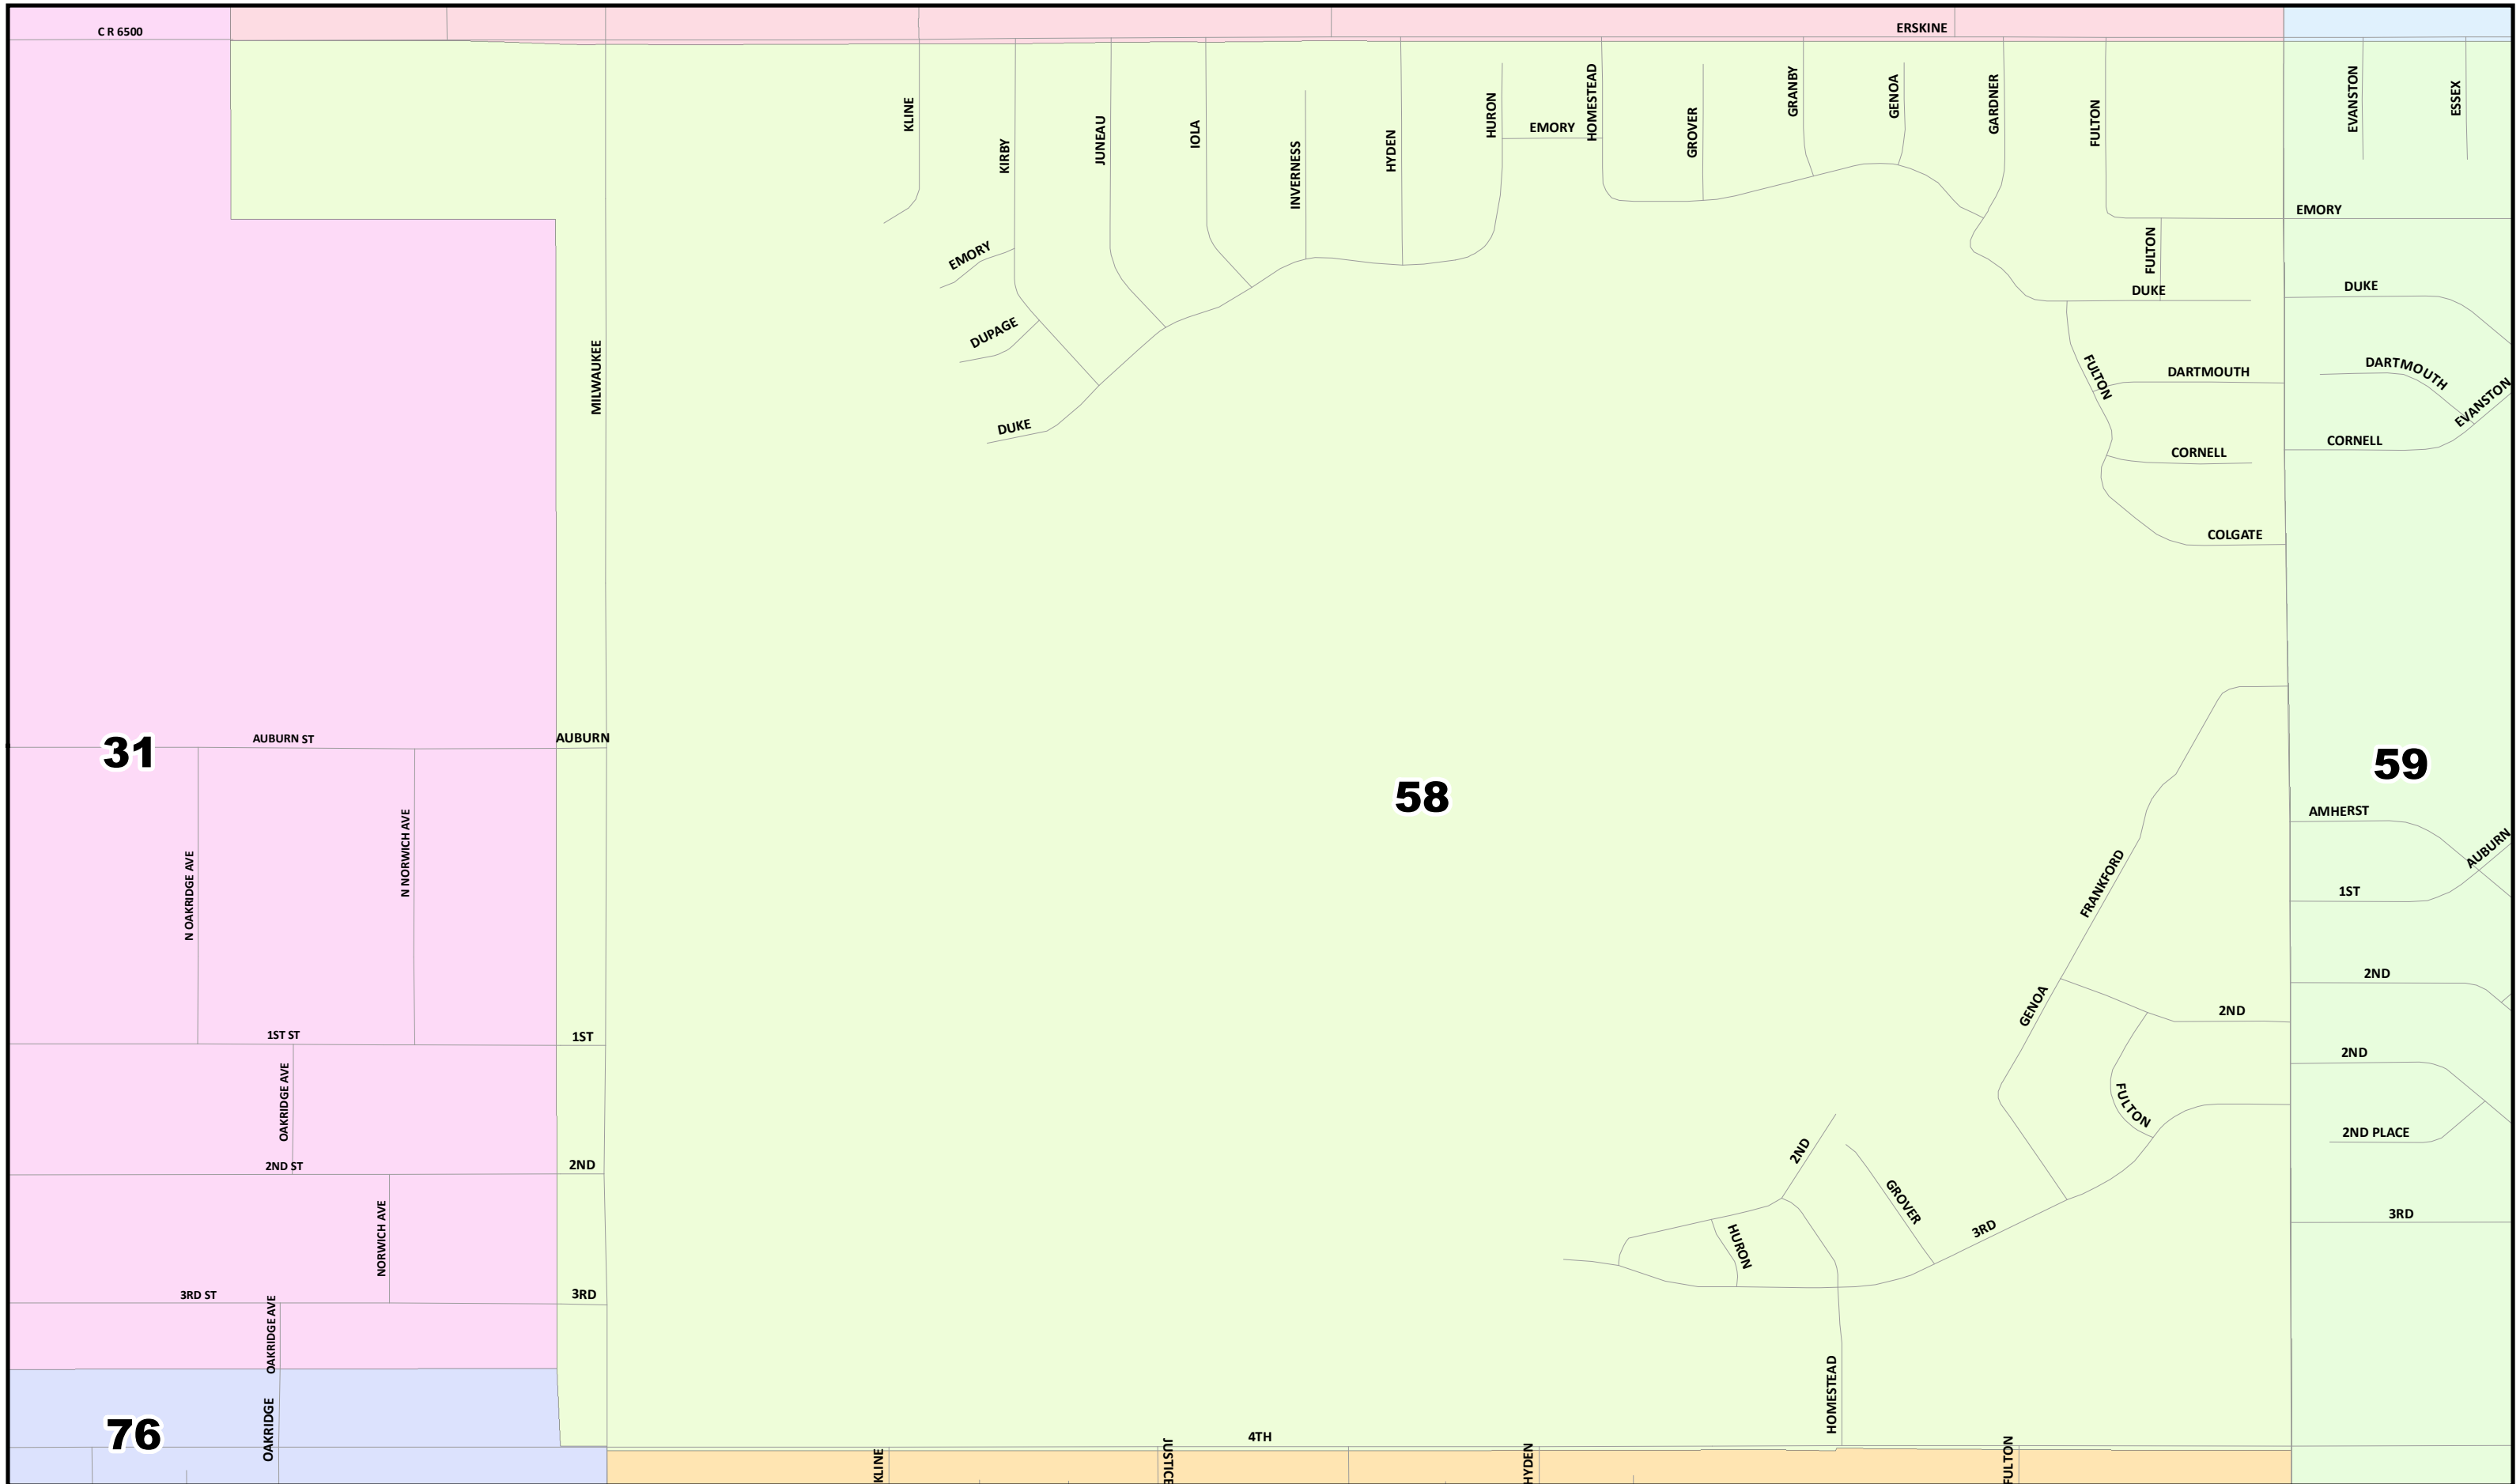

Lubbock County
2022 Election Precincts
Election Precinct: 58

0 0.075 0.15 0.3 Miles
Created: 12/17/2021
Background Image: ESRI World Street Map

© 2021 Bickerstaff Heath Delgado Acosta LLP
Data Source: Roads, Water and other features obtained from the 2020 Tiger/line files, U.S. Census Bureau