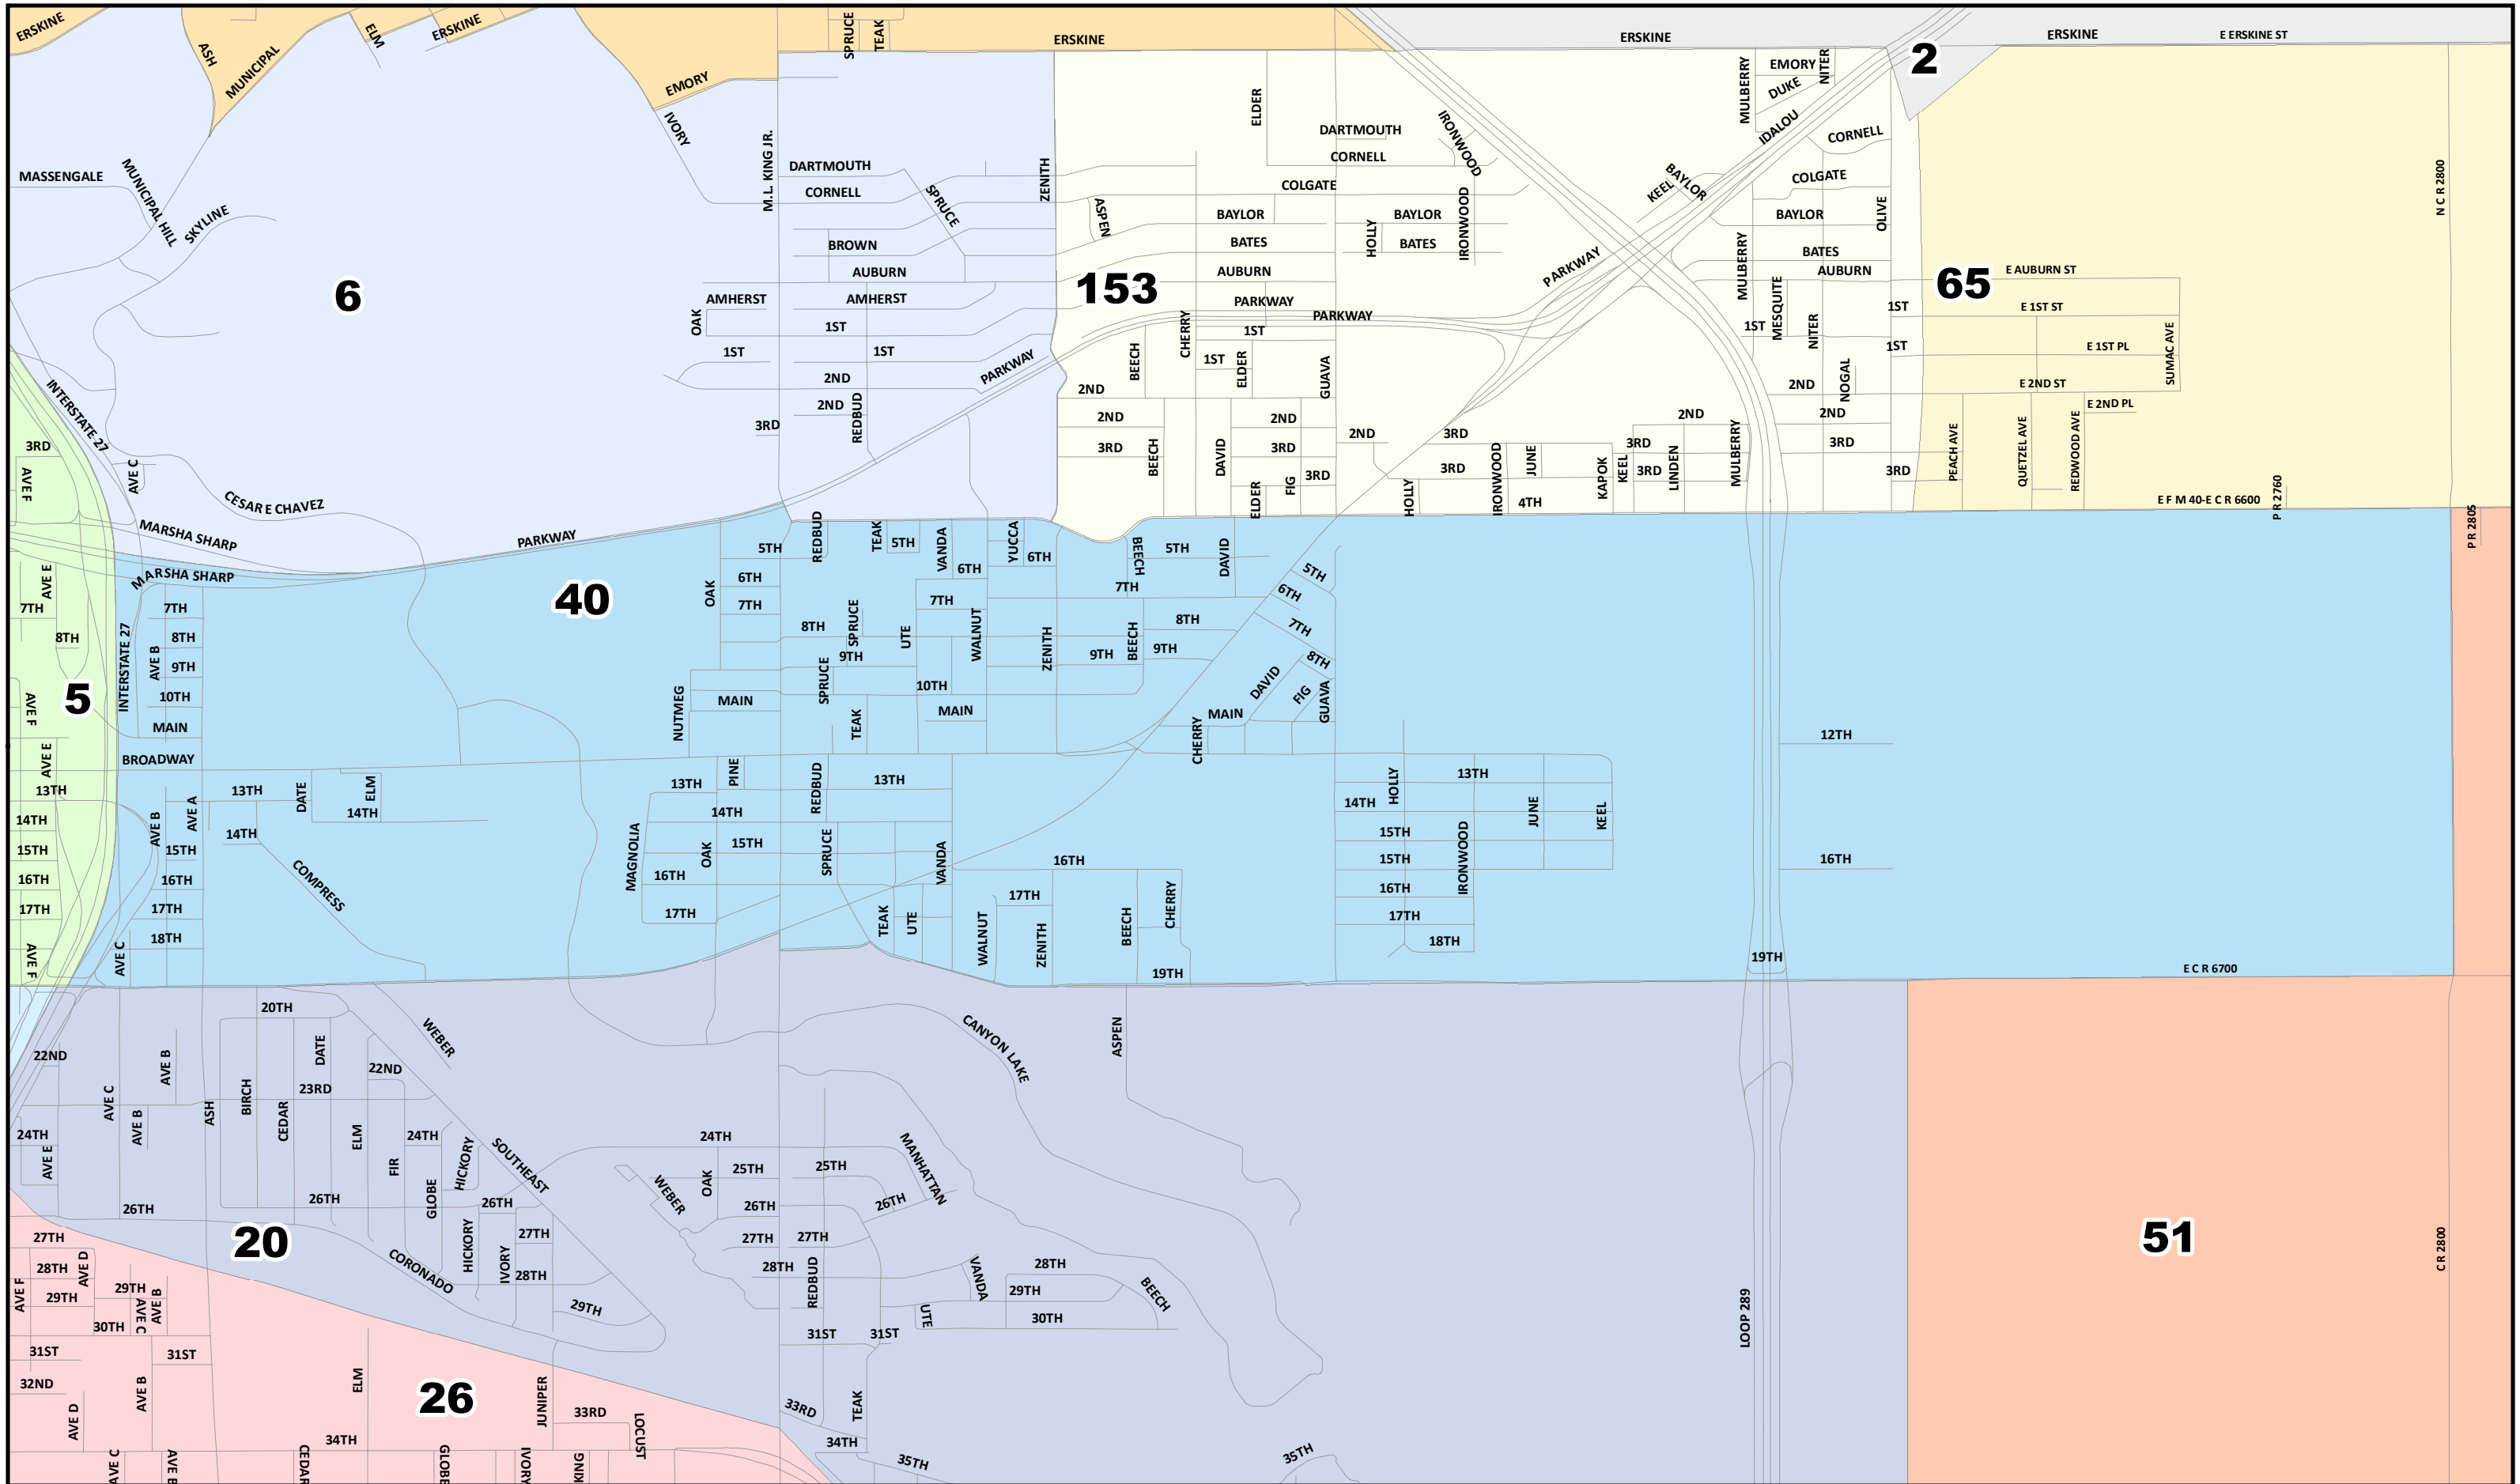

0 0.225 0.45 0.9 Miles
Created: 12/17/2021
Background Image: ESRI World Street Map

Lubbock County
2022 Election Precincts
Election Precinct: 40

© 2021 Bickerstaff Heath Delgado Acosta LLP
Data Source: Roads, Water and other
features obtained from the 2020
Tiger/line files, U.S. Census Bureau