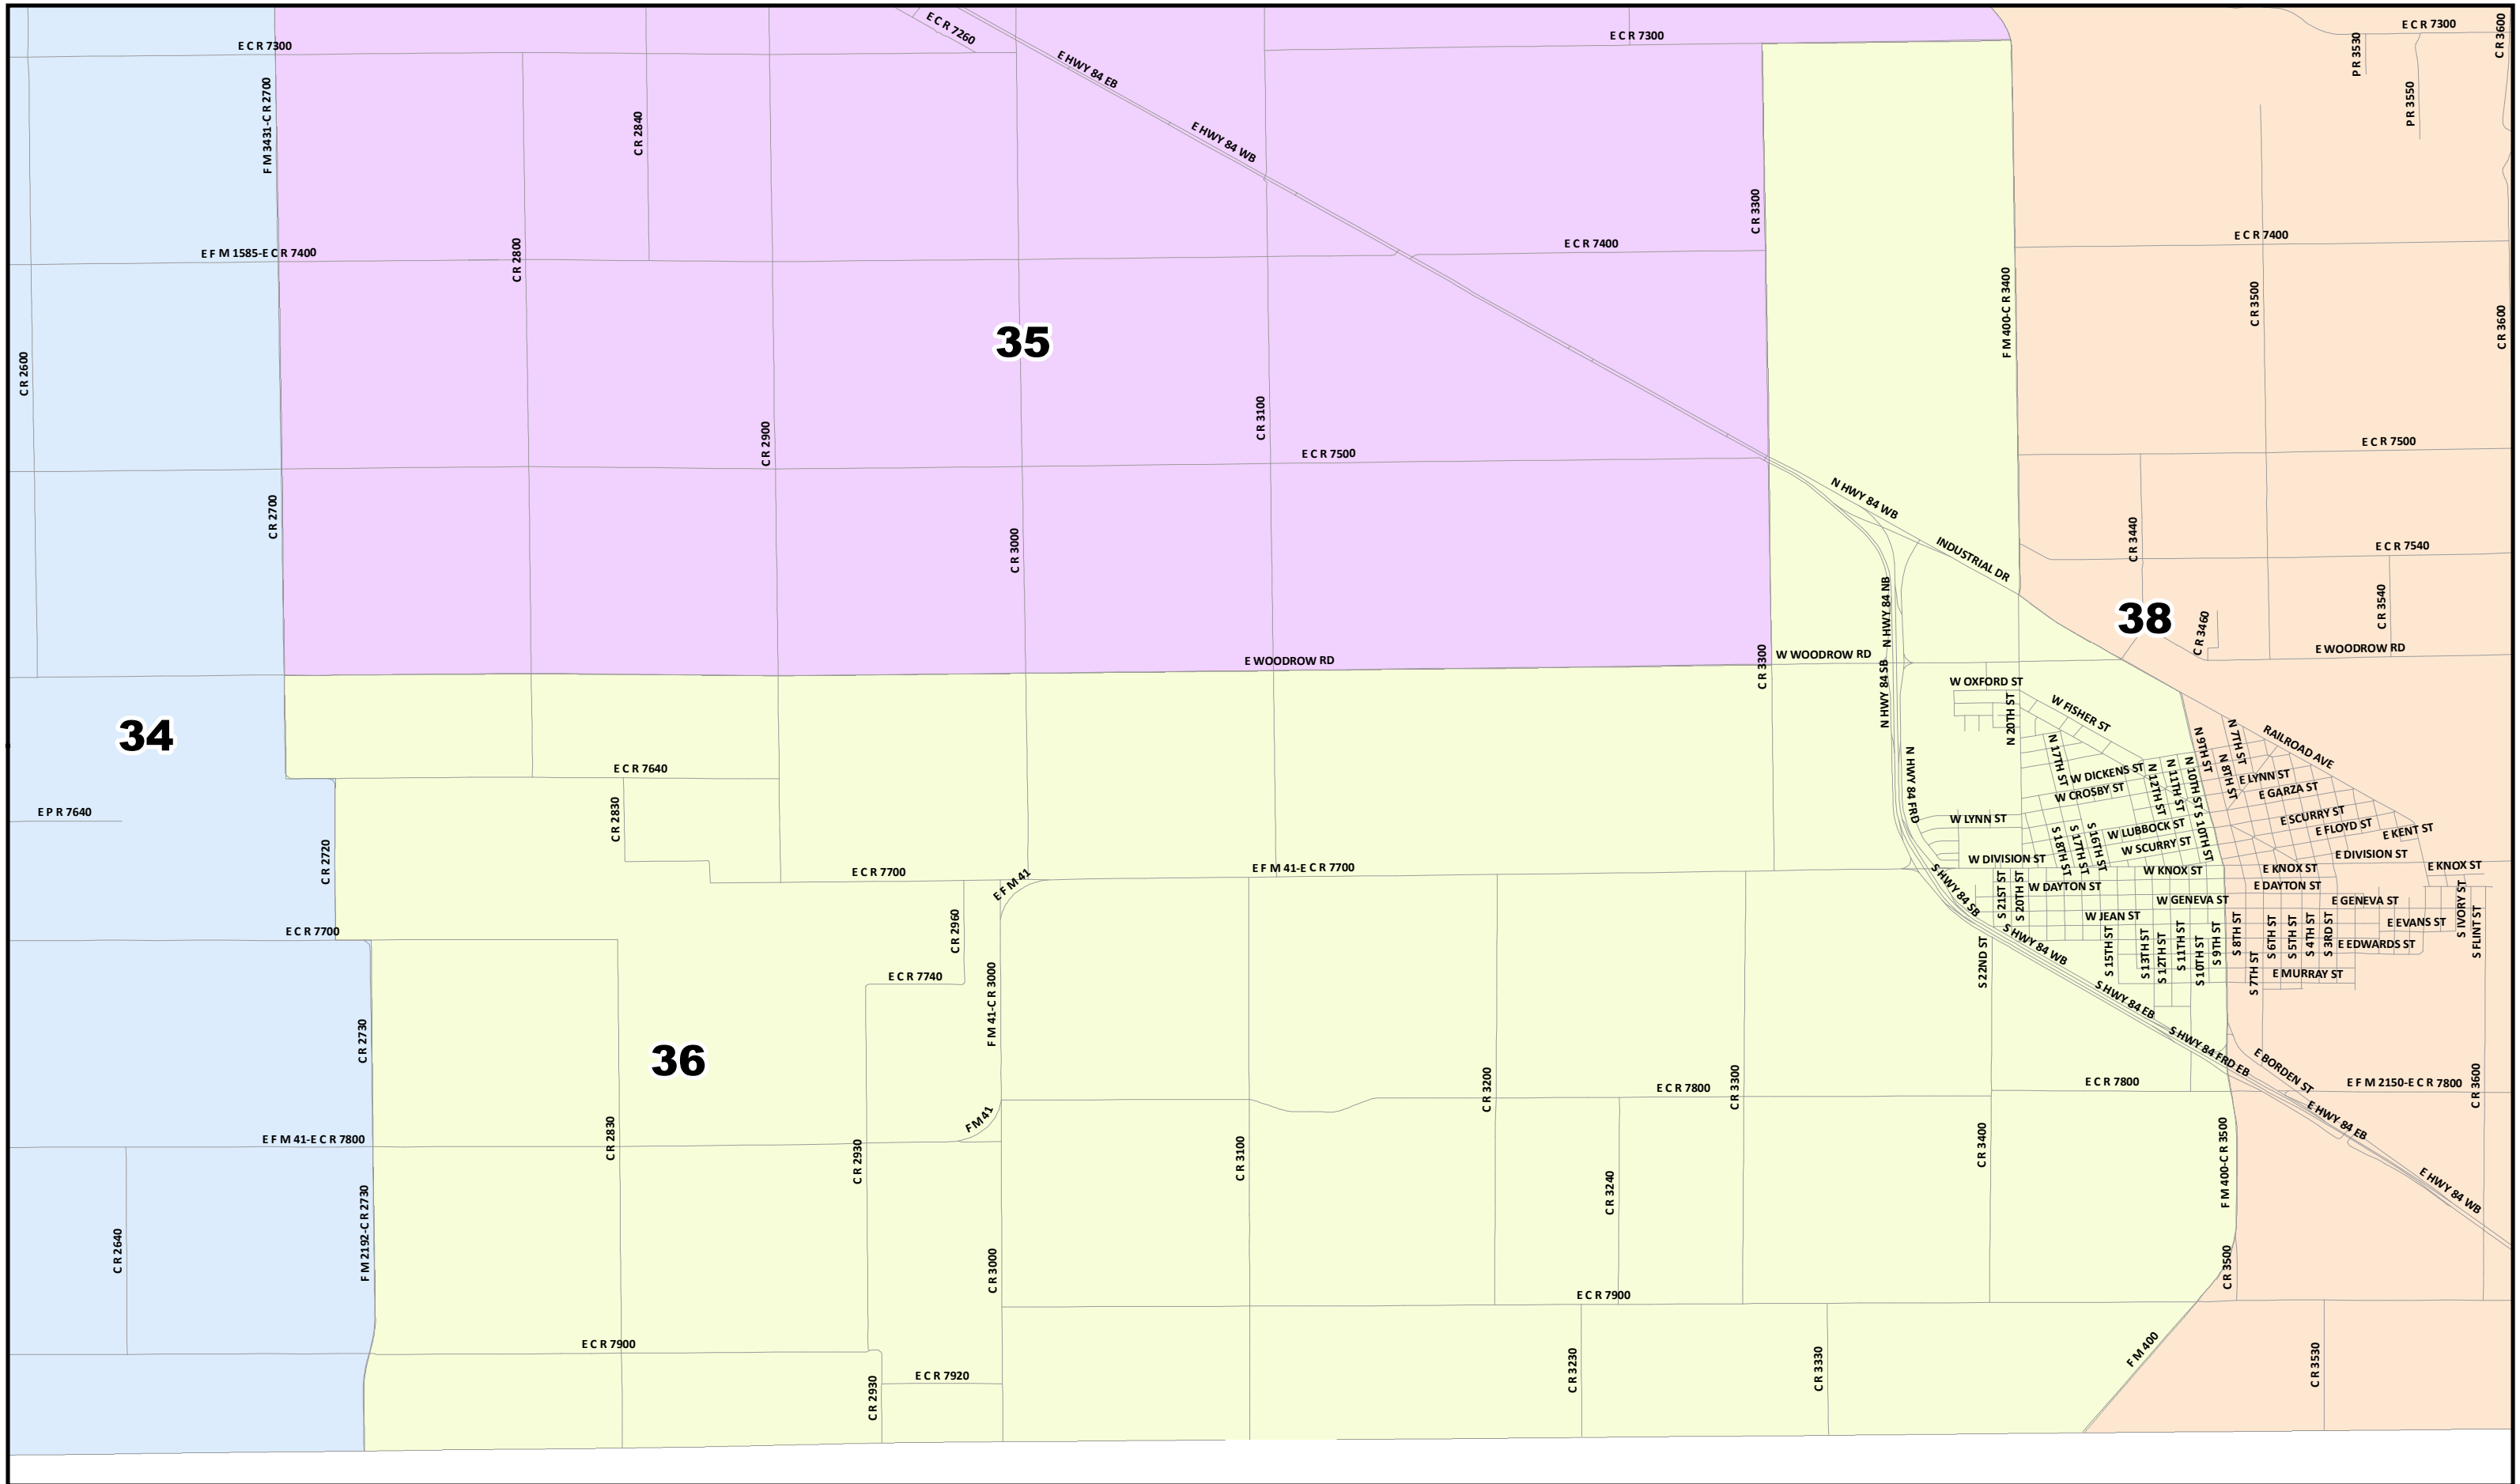

0 0.5 1 2 Miles
Created: 12/17/2021
Background Image: ESRI World Street Map

Lubbock County
2022 Election Precincts
Election Precinct: 36

© 2021 Bickerstaff Heath Delgado Acosta LLP
Data Source: Roads, Water and other features obtained from the 2020 Tiger/line files, U.S. Census Bureau