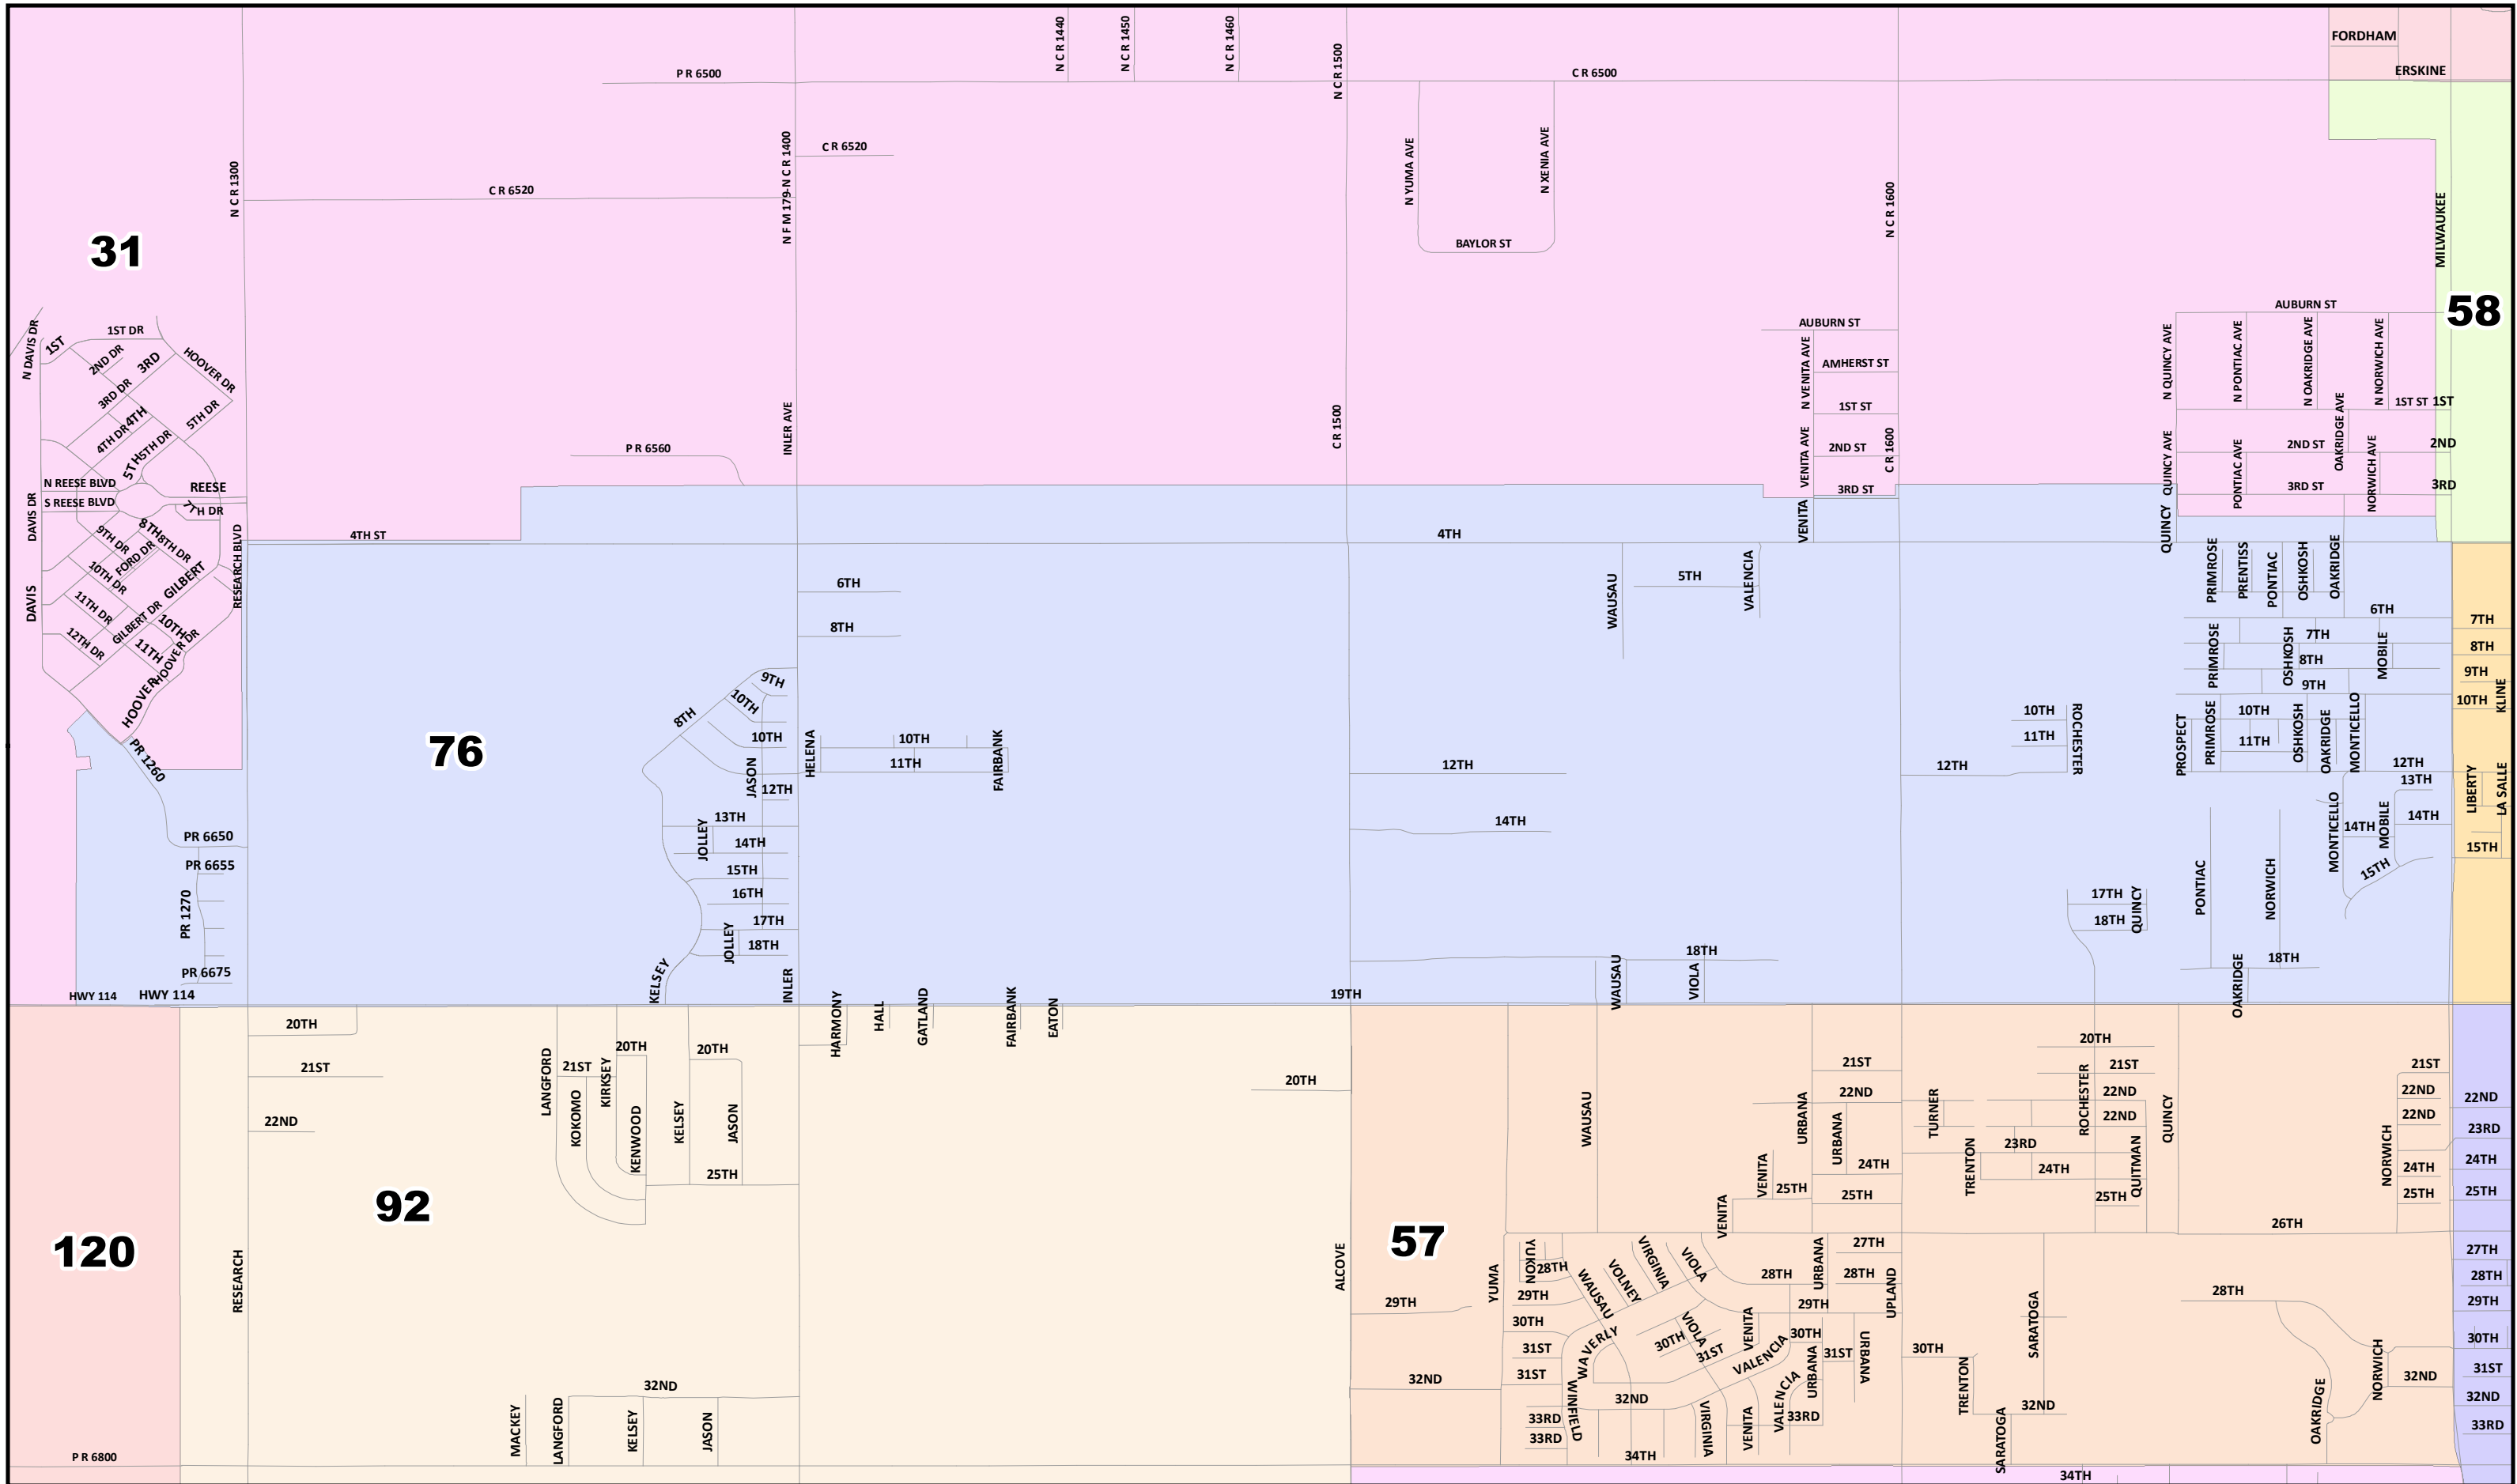

Lubbock County
2022 Election Precincts
Election Precinct: 76

© 2021 Bickerstaff Heath Delgado Acosta LLP
Data Source: Roads, Water and other features obtained from the 2020 Tiger/line files, U.S. Census Bureau