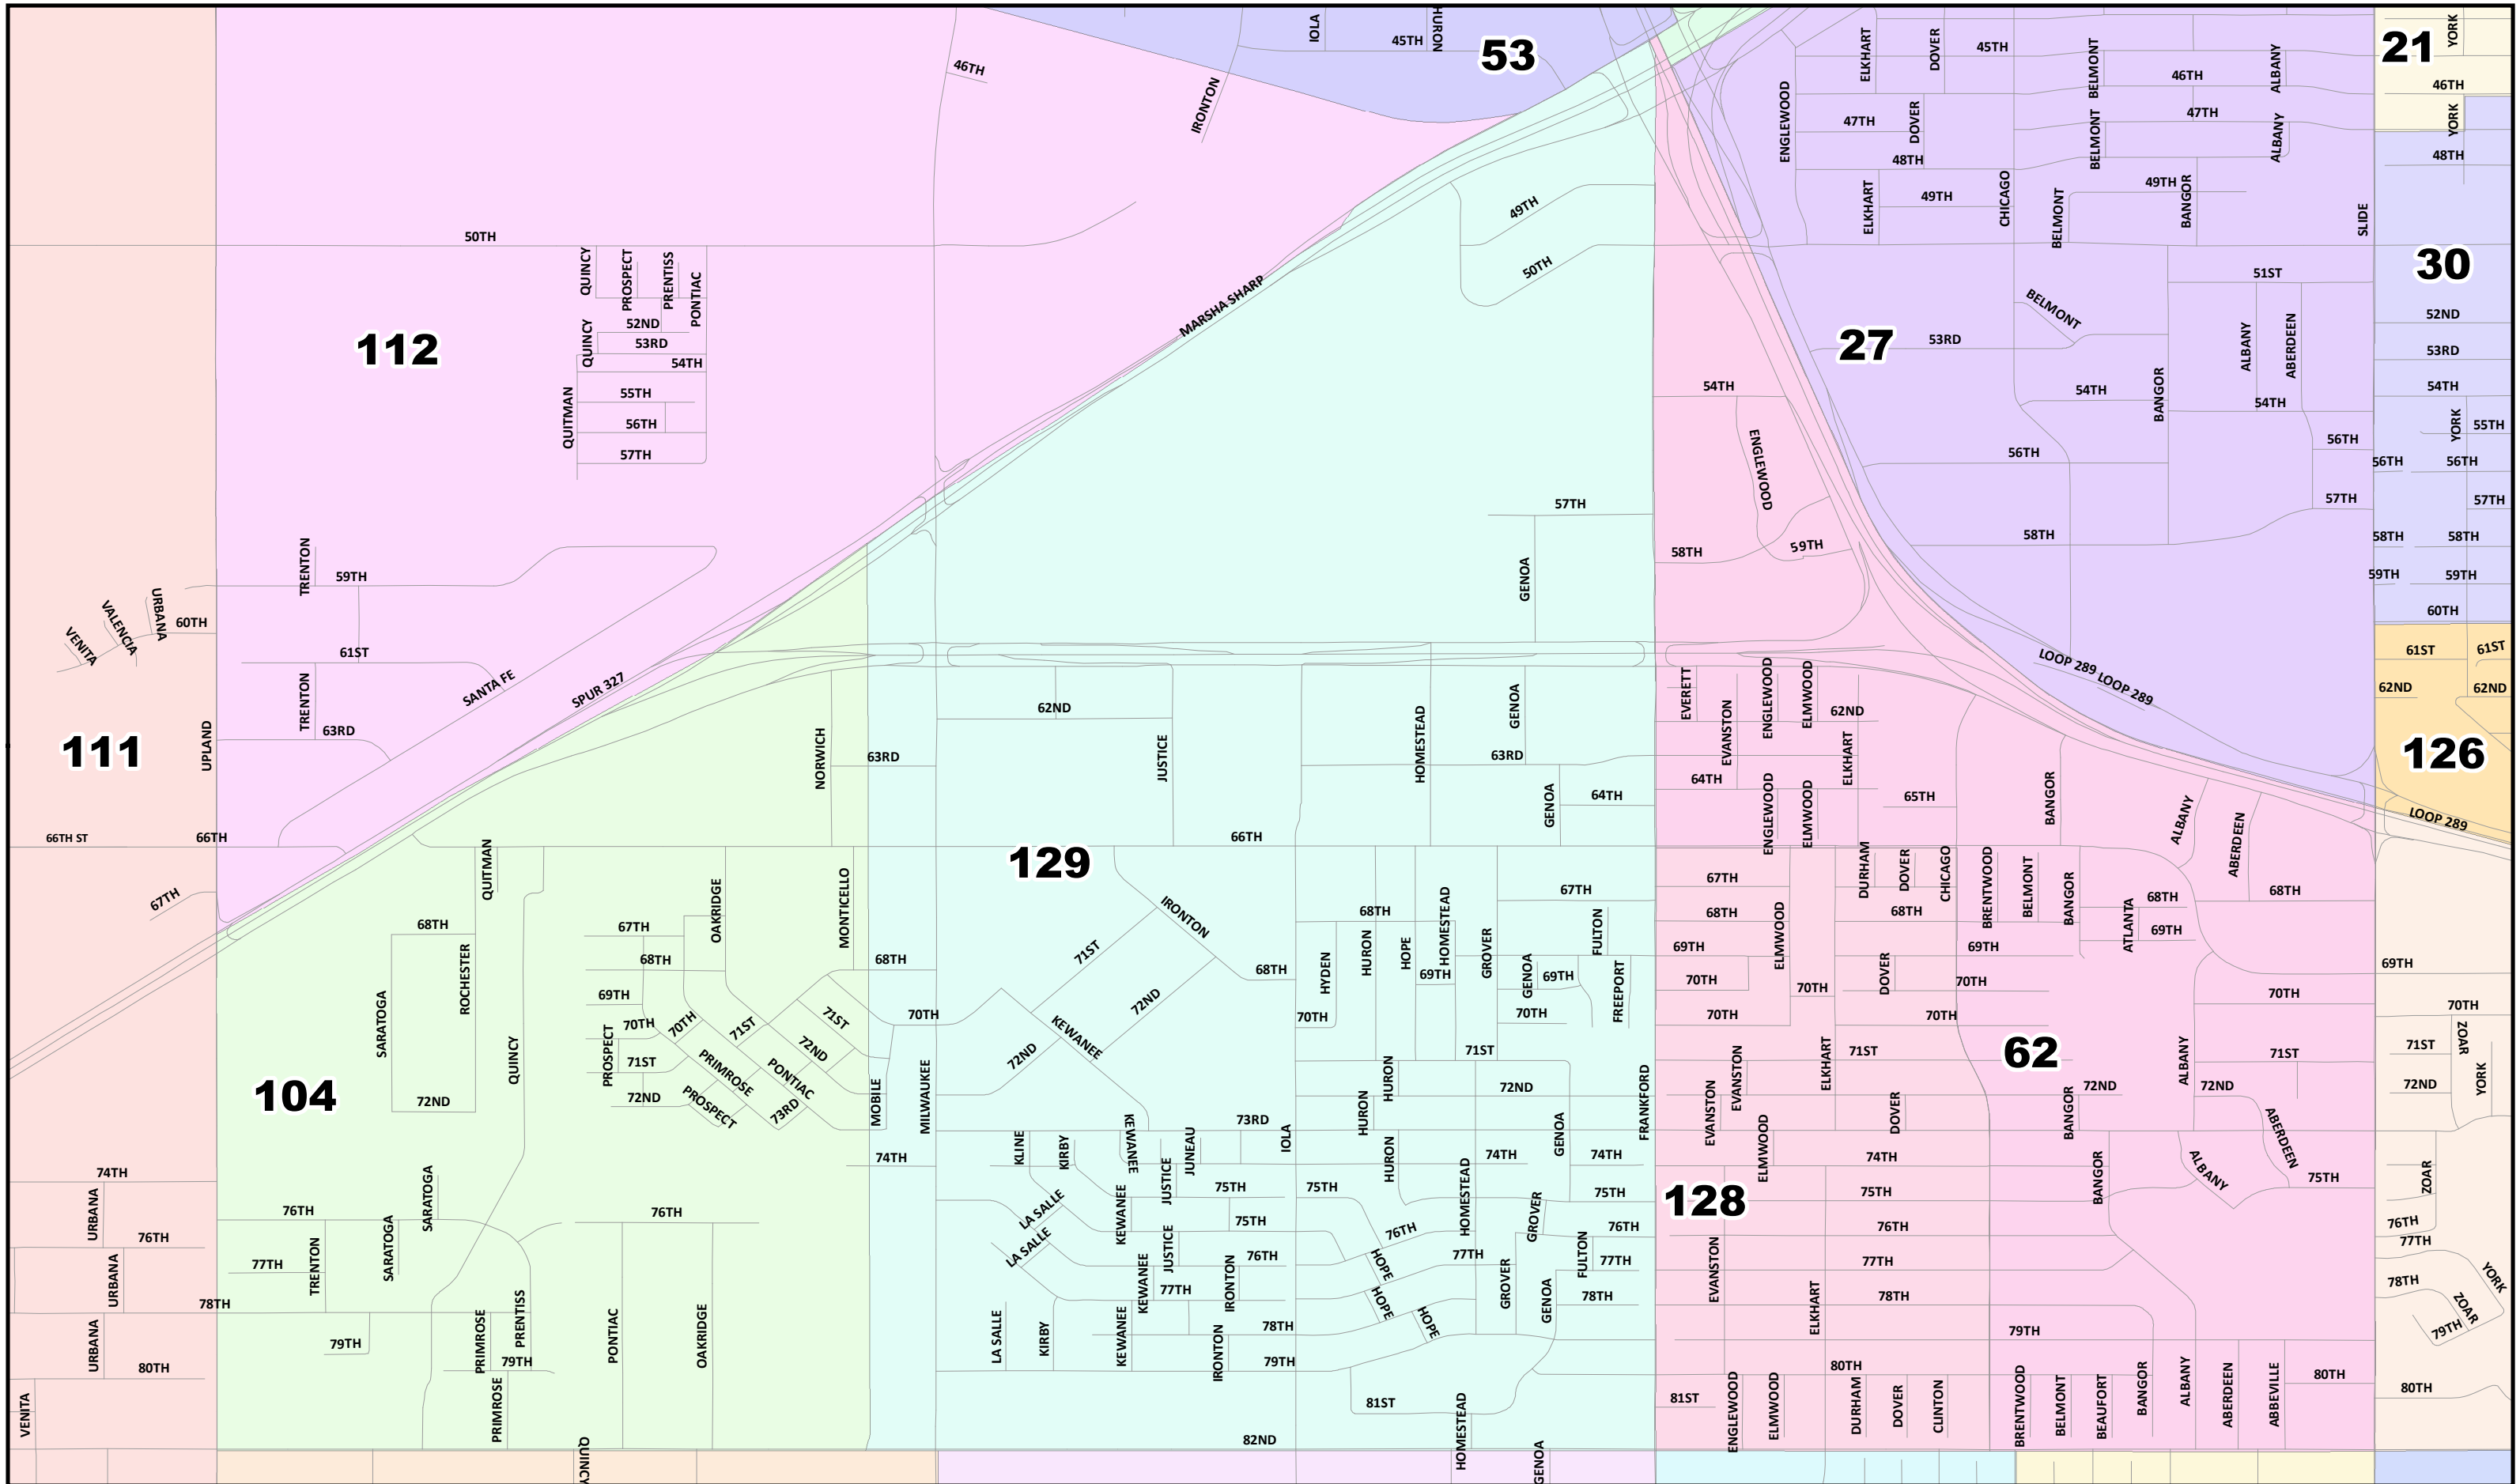

Lubbock County
2022 Election Precincts
Election Precinct: 129

© 2021 Bickerstaff Heath Delgado Acosta LLP
Data Source: Roads, Water and other
features obtained from the 2020
Tiger/line files, U.S. Census Bureau