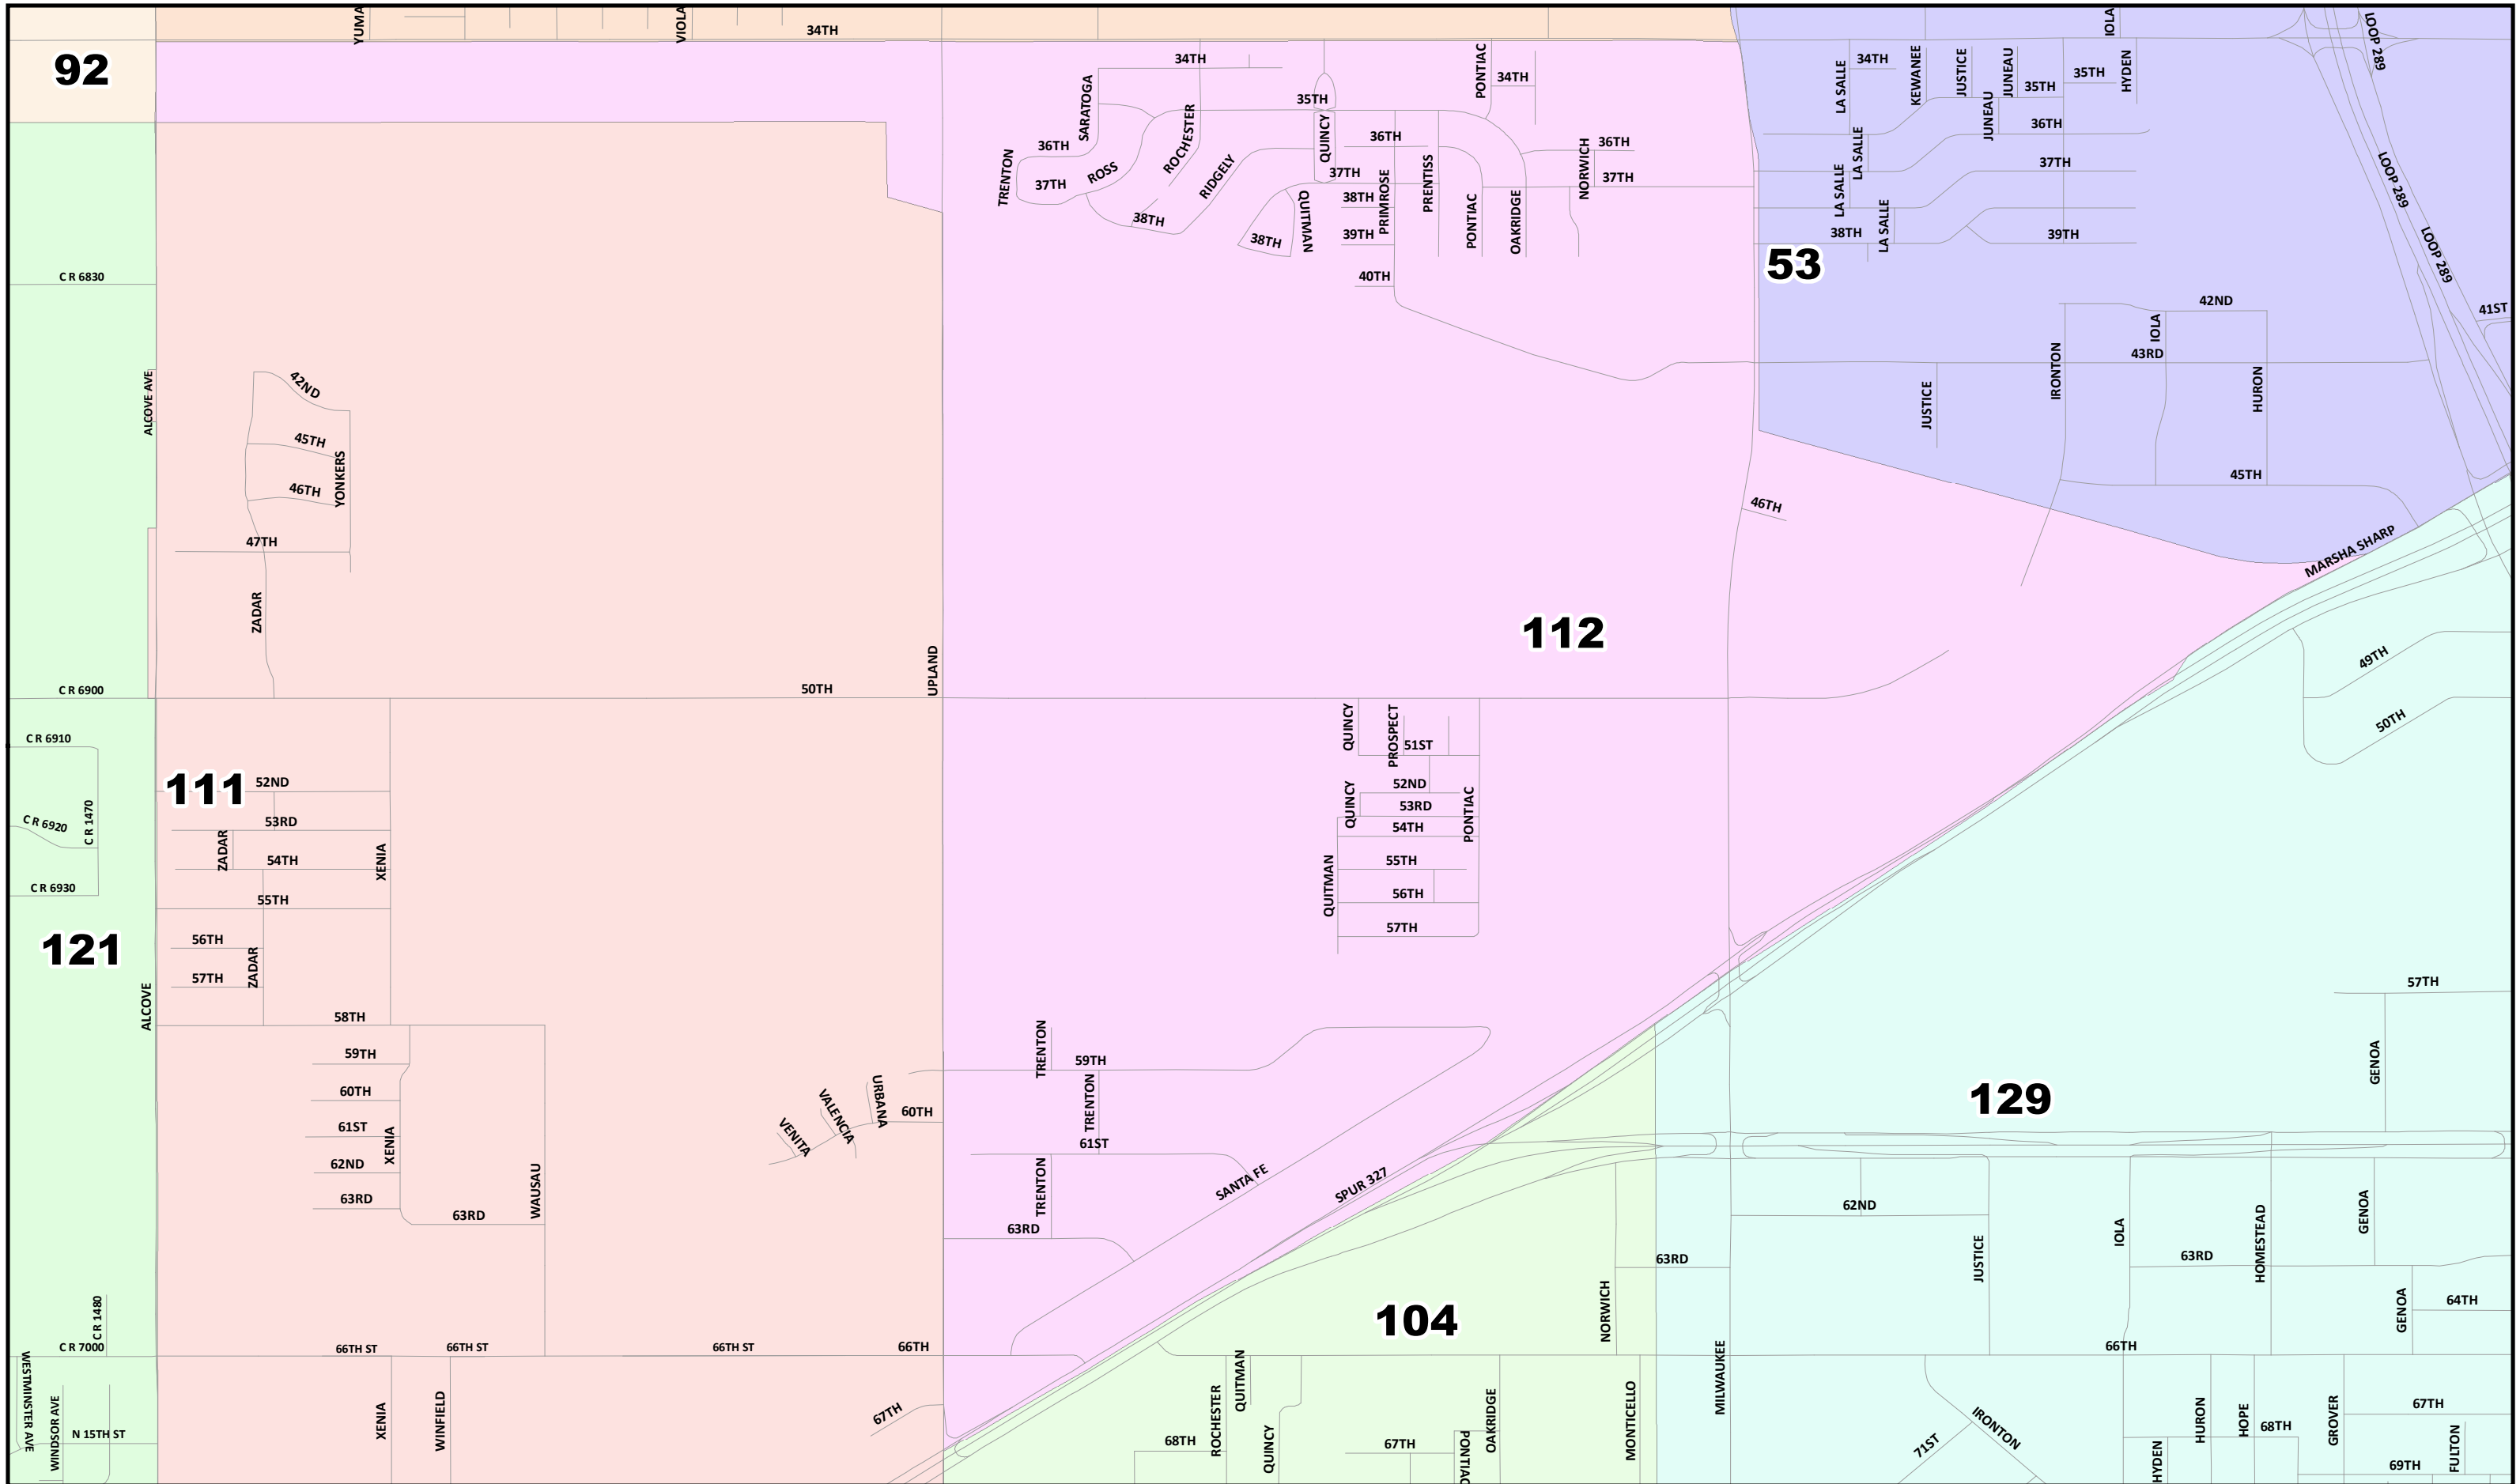

Lubbock County
2022 Election Precincts
Election Precinct: 112

© 2021 Bickerstaff Heath Delgado Acosta LLP
Data Source: Roads, Water and other features obtained from the 2020 Tiger/line files, U.S. Census Bureau