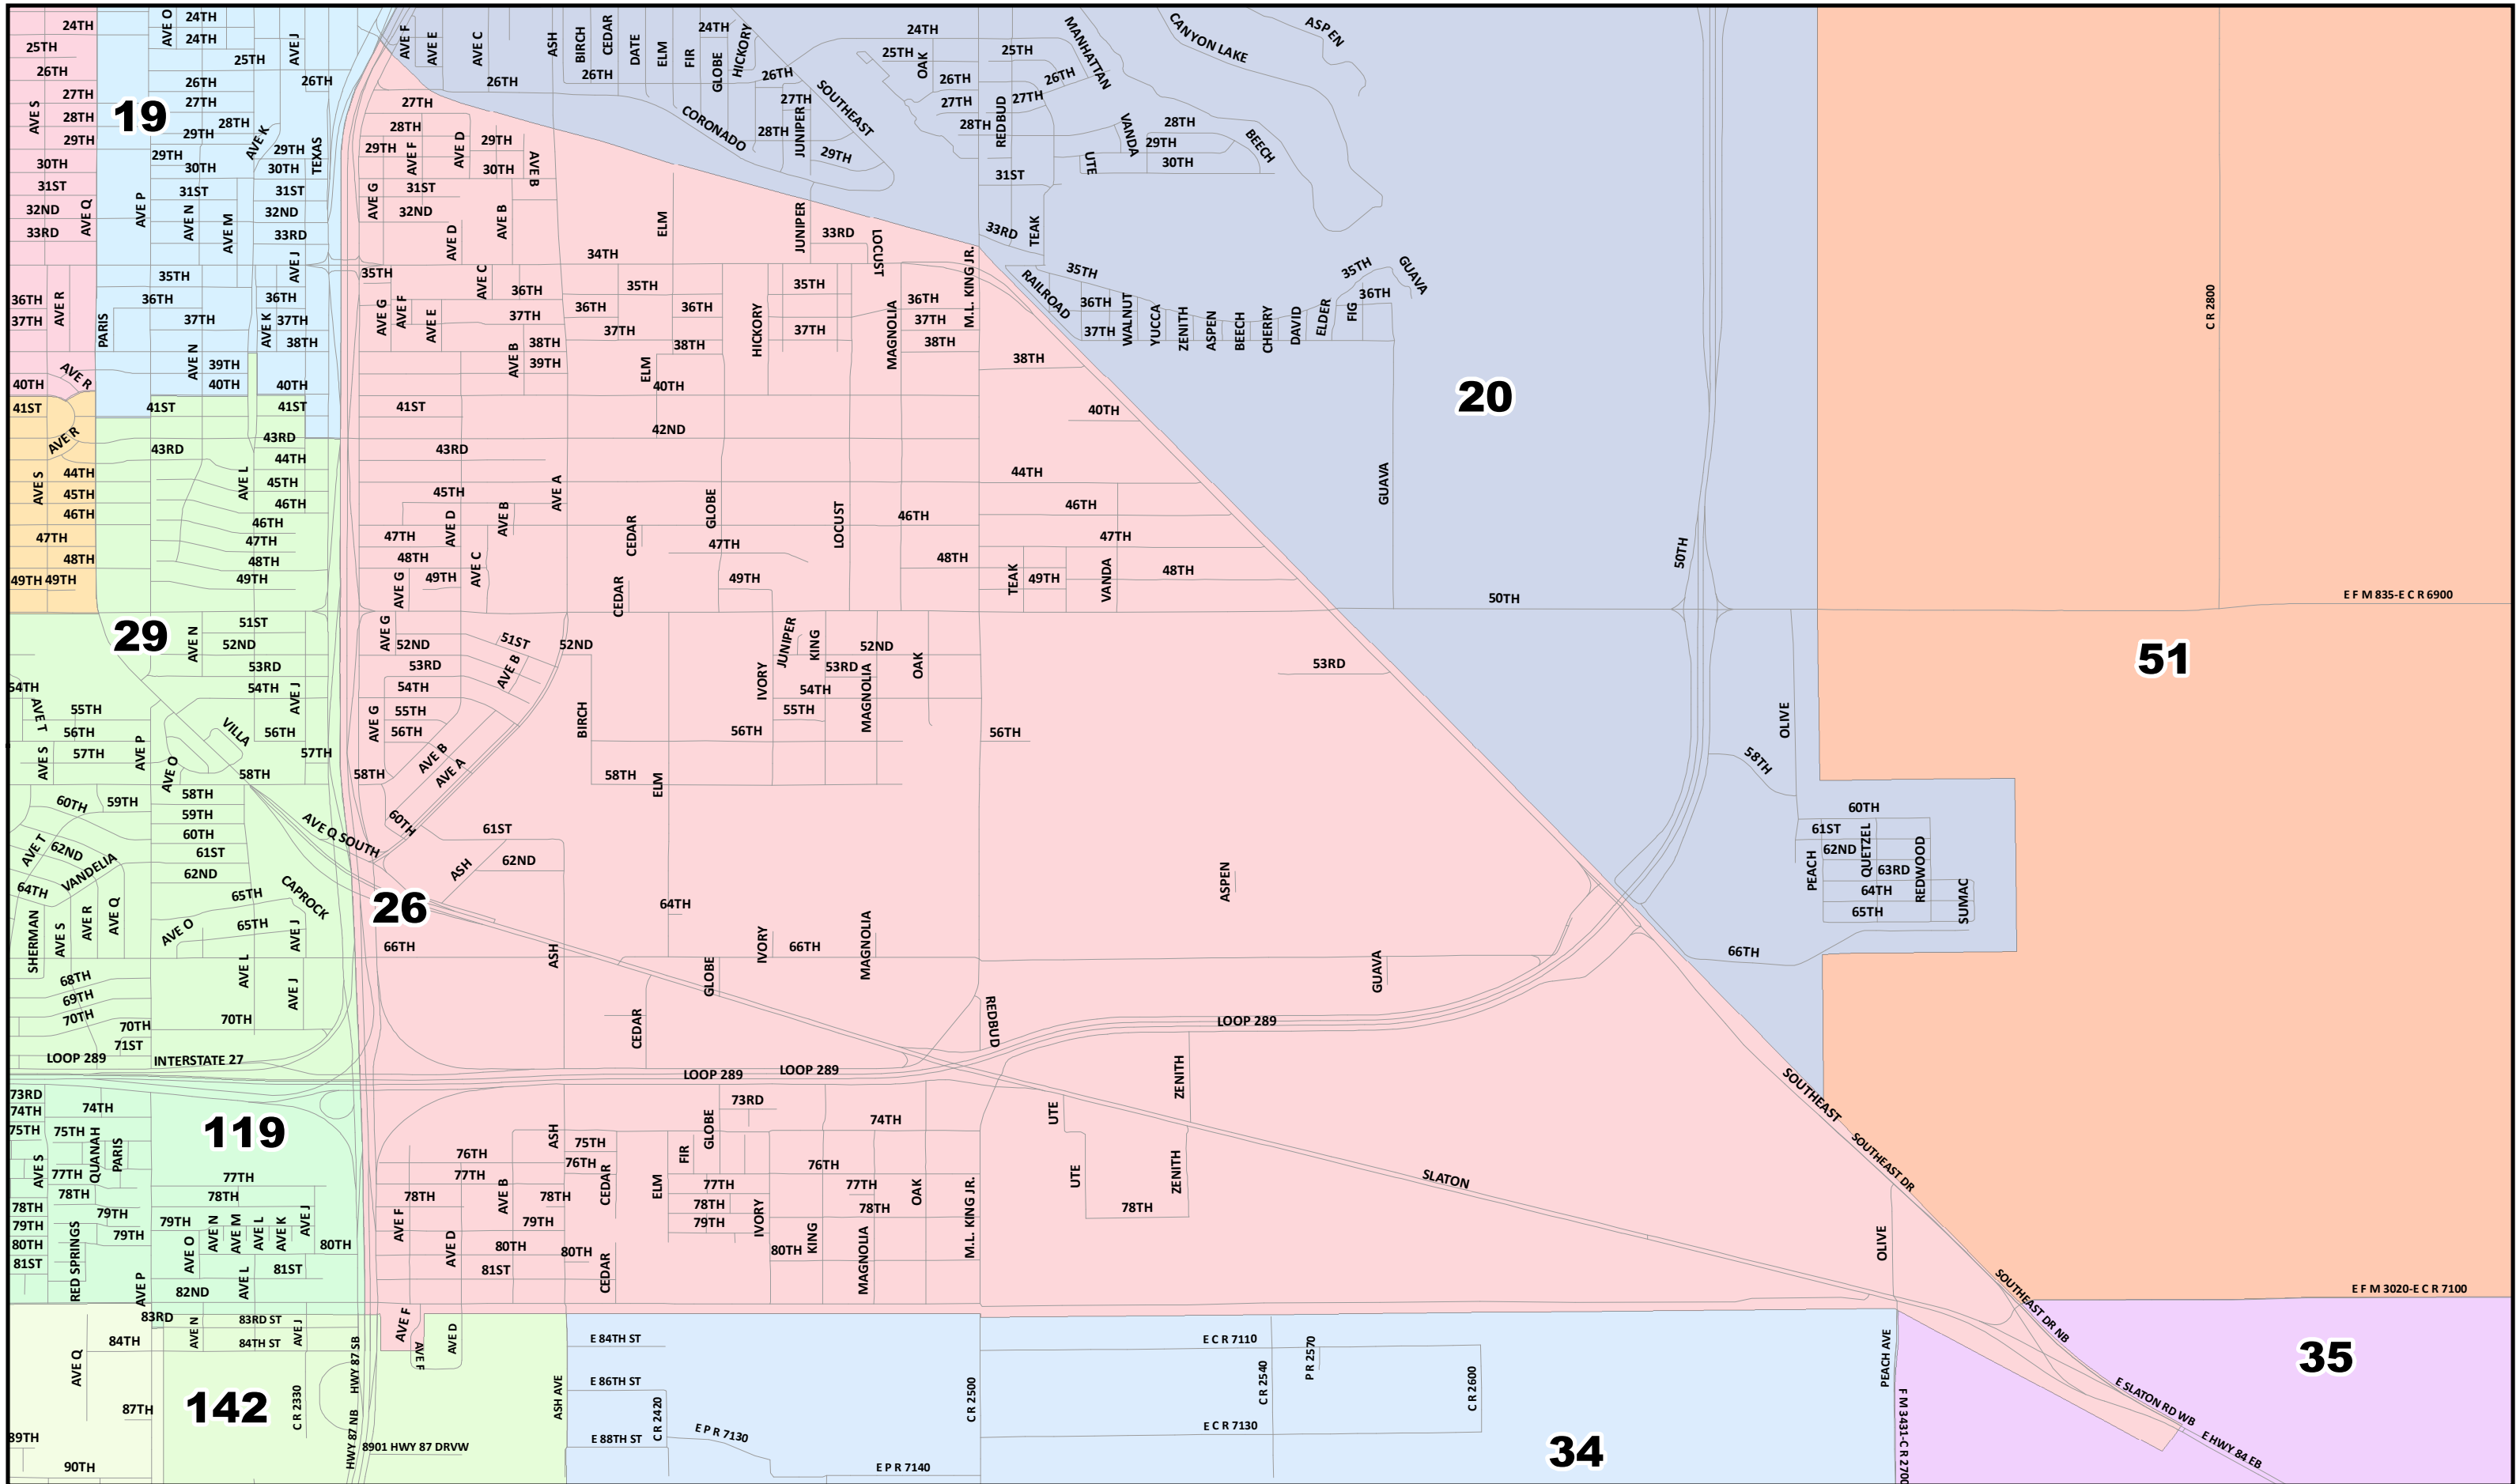

Lubbock County
2022 Election Precincts
Election Precinct: 26

© 2021 Bickerstaff Heath Delgado Acosta LLP
Data Source: Roads, Water and other features obtained from the 2020 Tiger/line files, U.S. Census Bureau