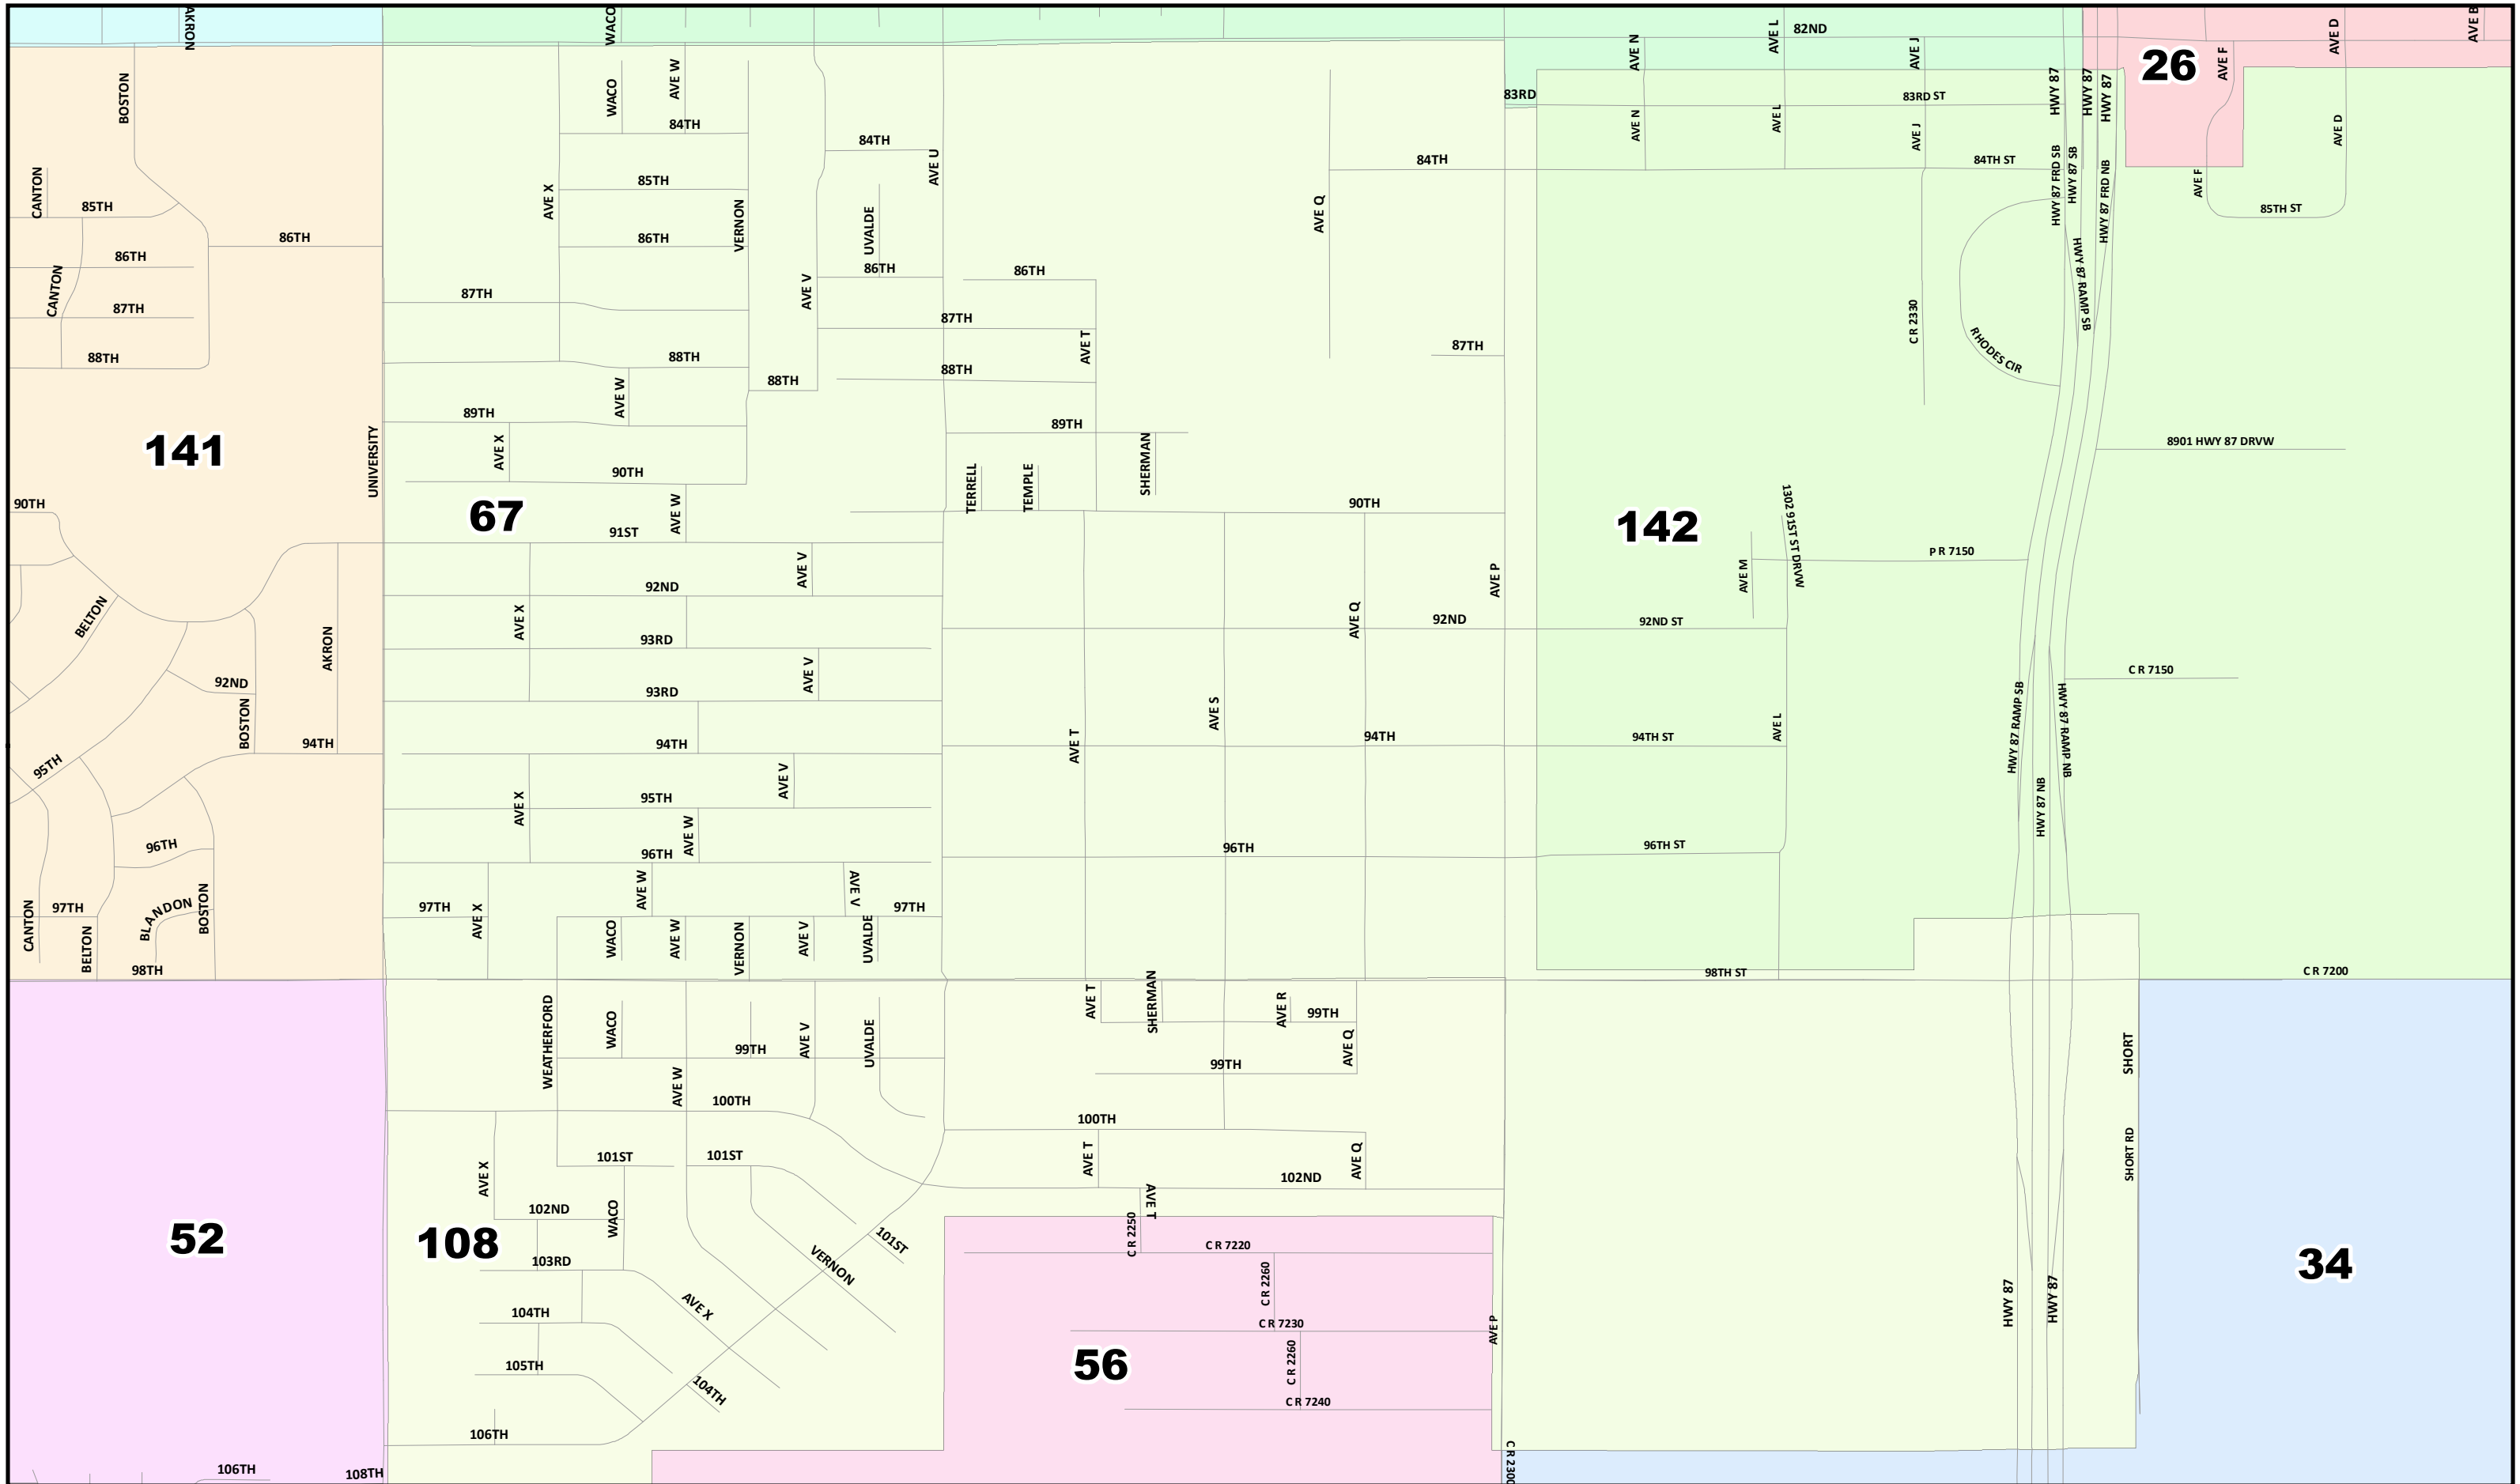

Lubbock County
2022 Election Precincts
Election Precinct: 67

© 2021 Bickerstaff Heath Delgado Acosta LLP
Data Source: Roads, Water and other features obtained from the 2020 Tiger/line files, U.S. Census Bureau