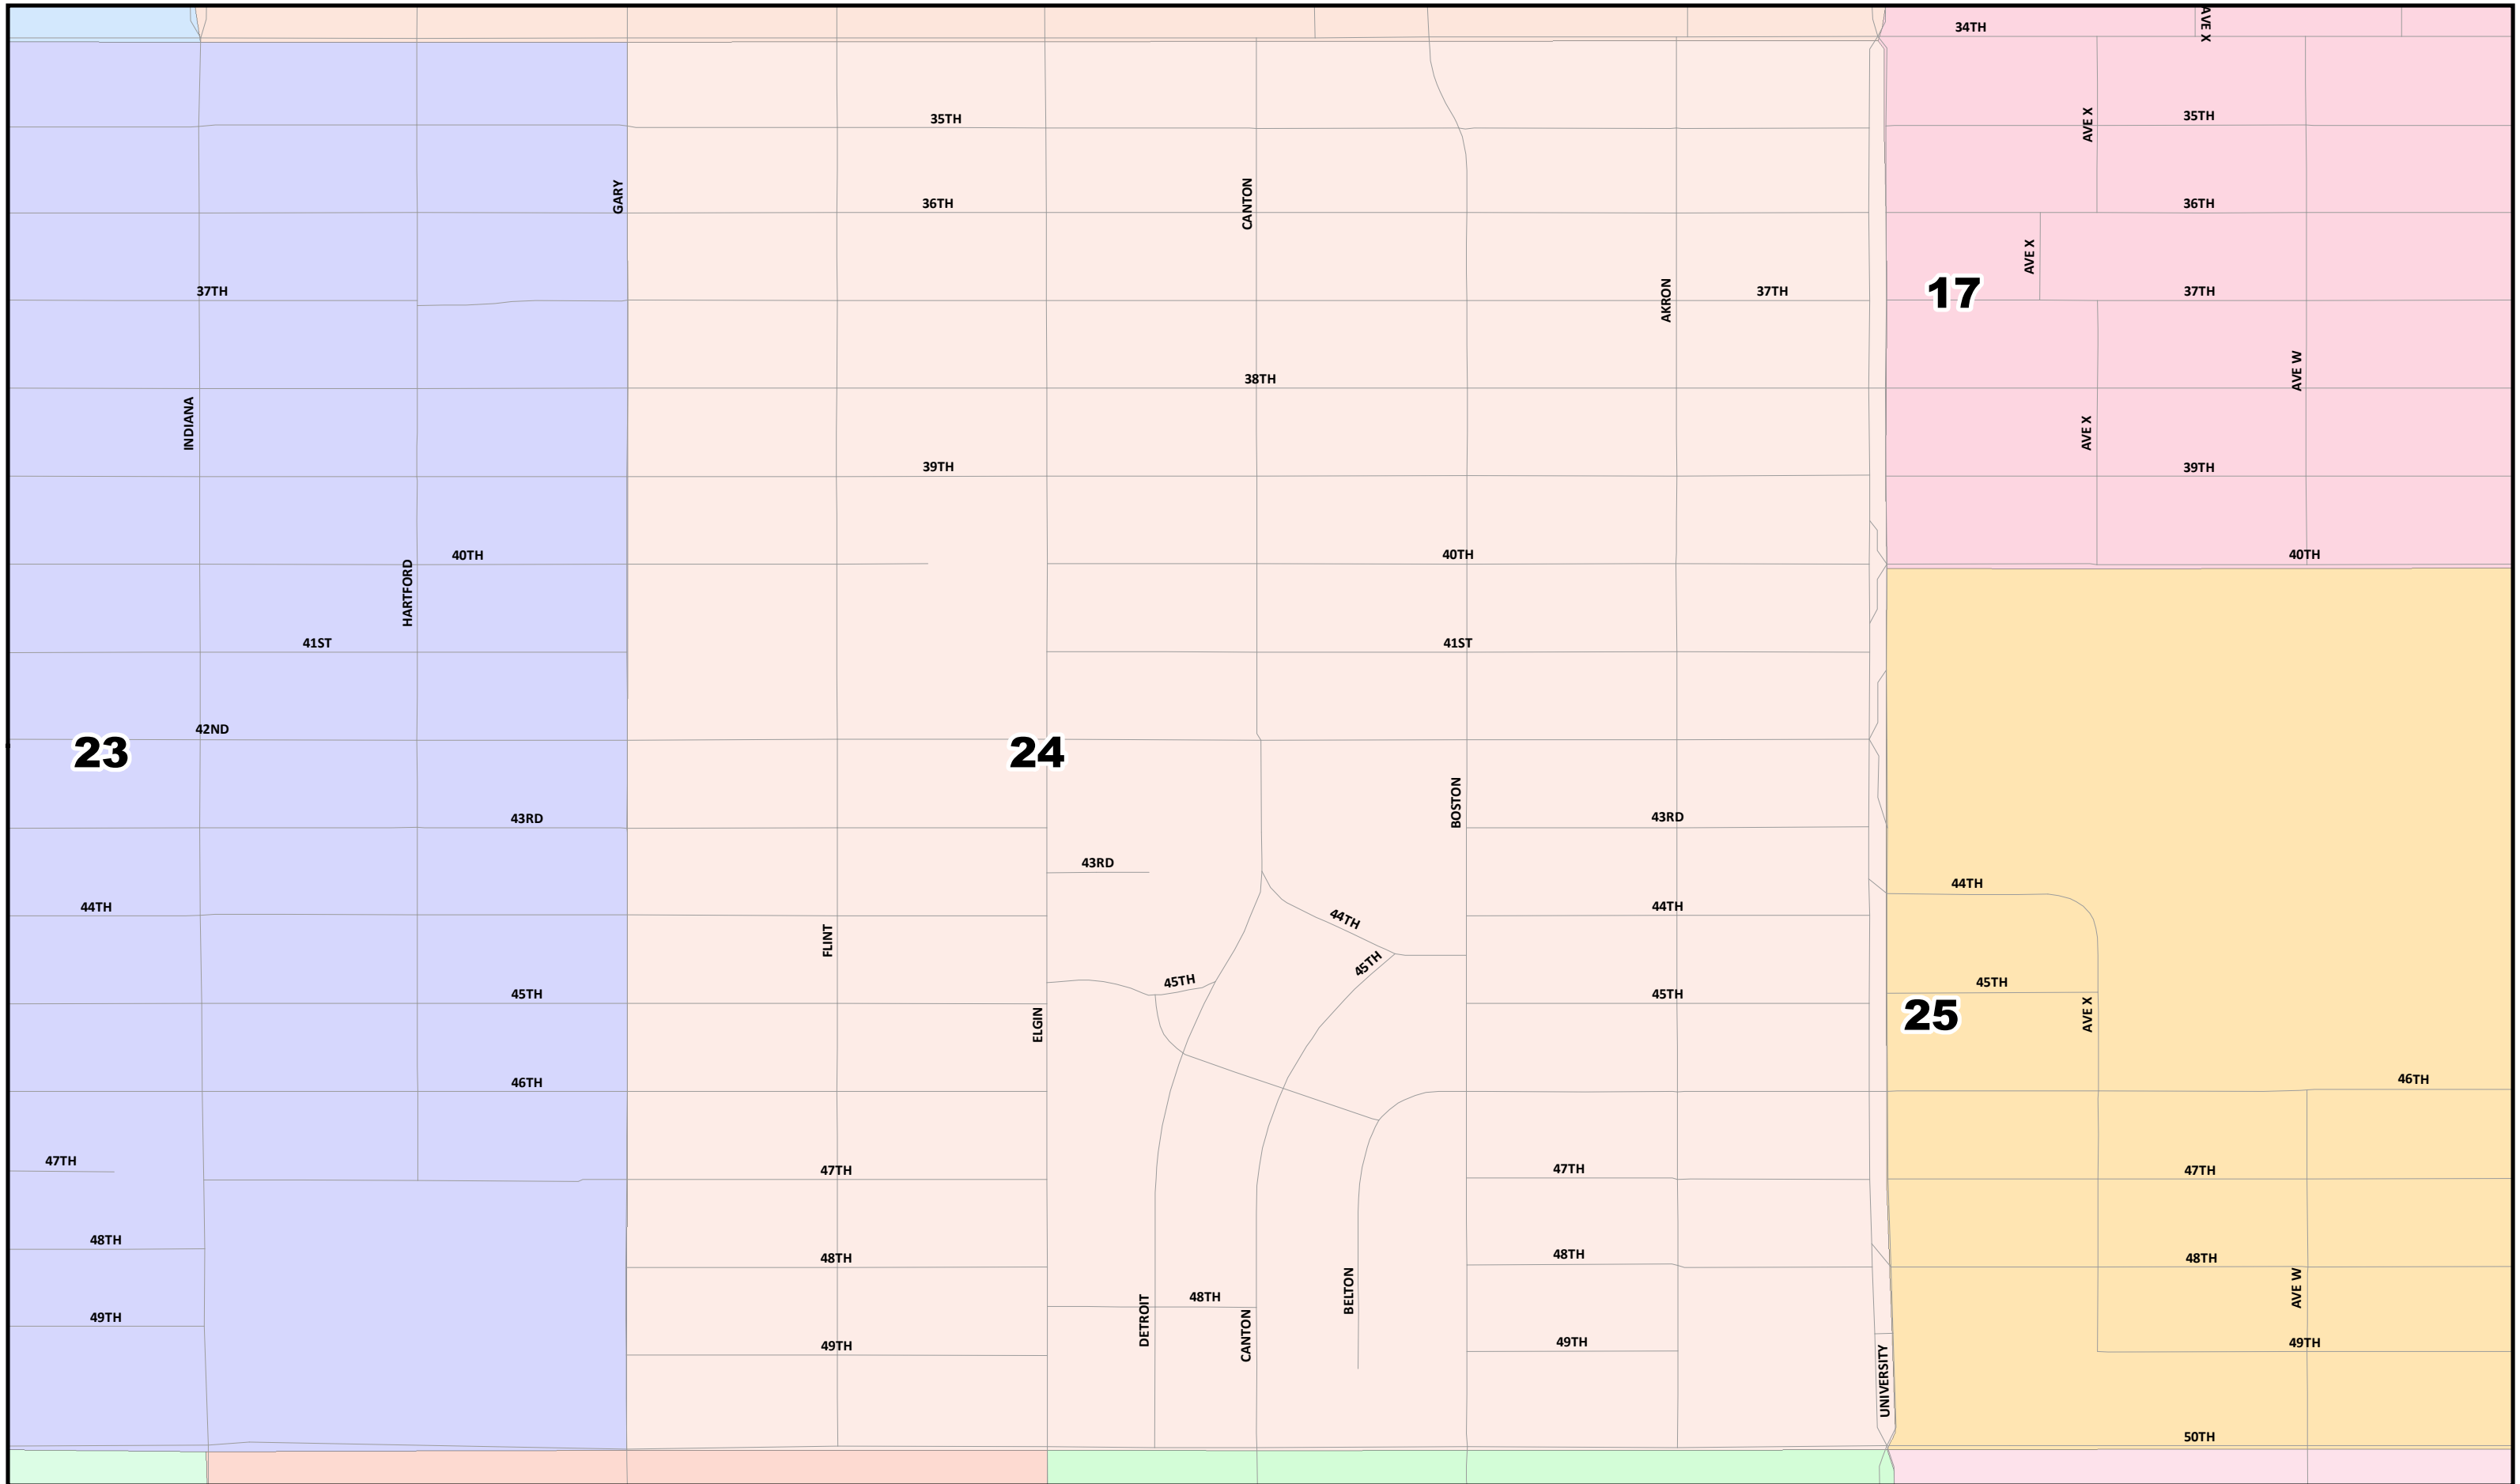

Lubbock County
2022 Election Precincts
Election Precinct: 24