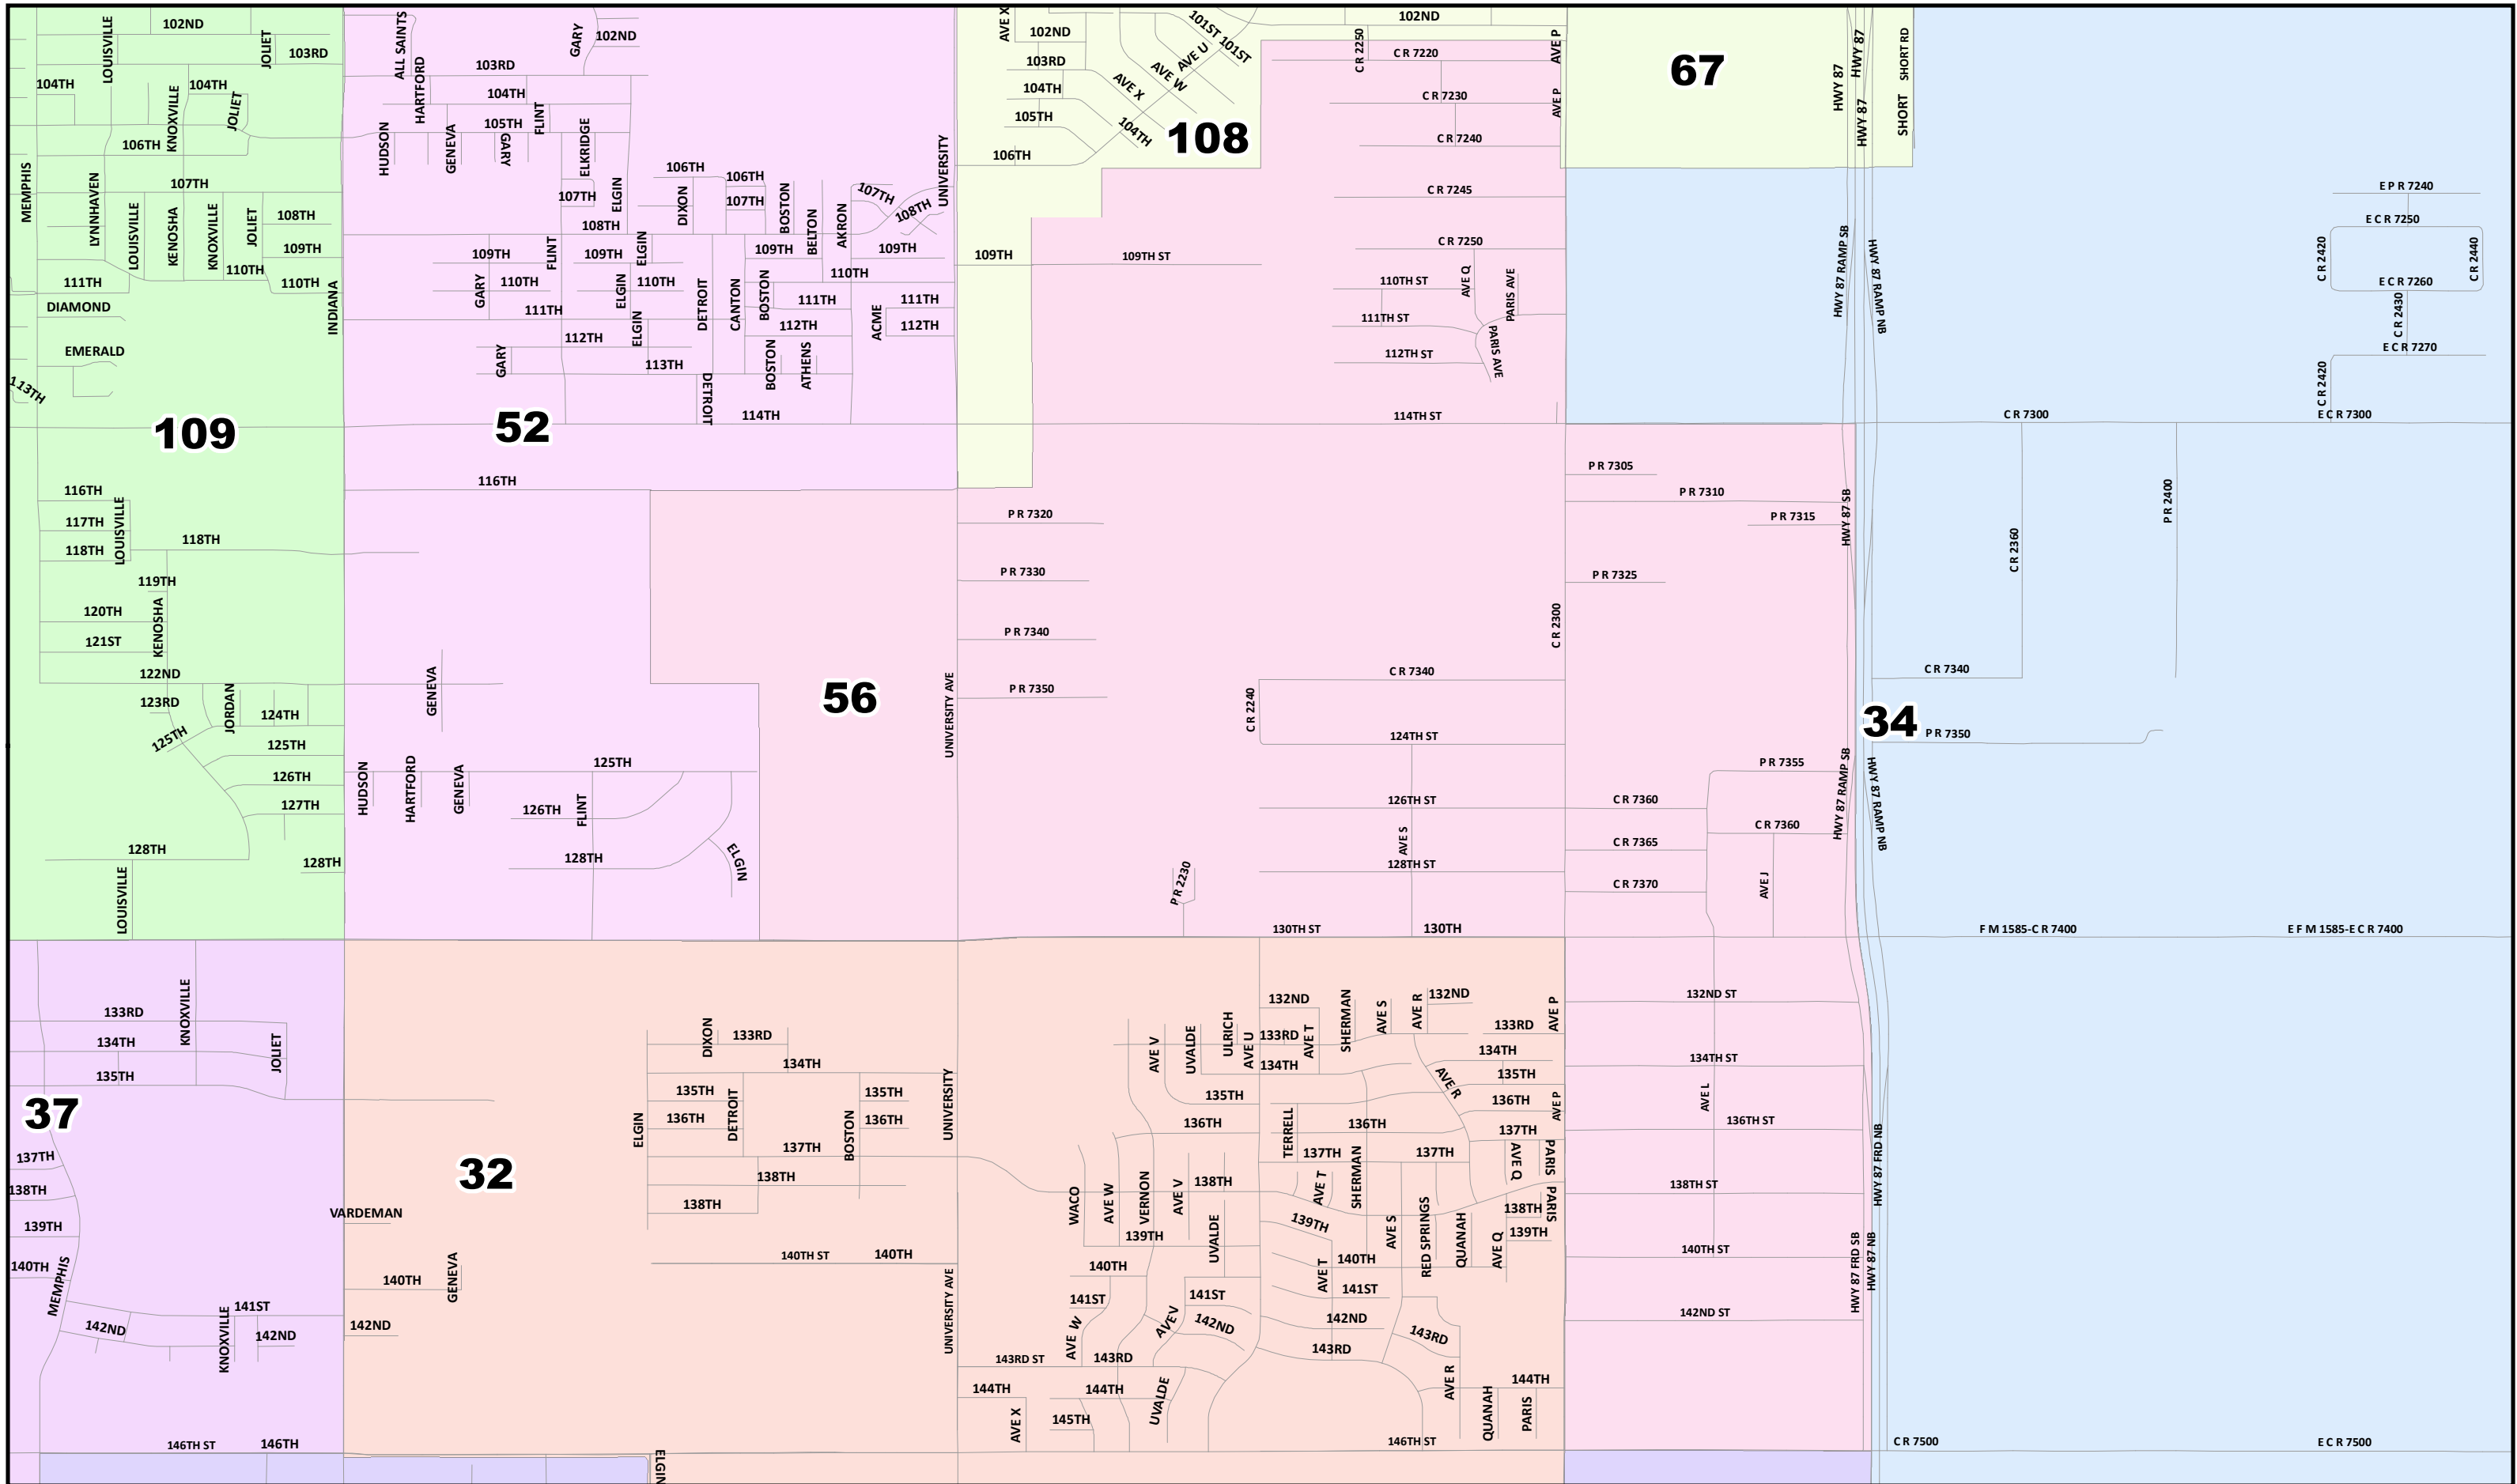

Lubbock County
2022 Election Precincts
Election Precinct: 56

© 2021 Bickerstaff Heath Delgado Acosta LLP
Data Source: Roads, Water and other features obtained from the 2020 Tiger/line files, U.S. Census Bureau