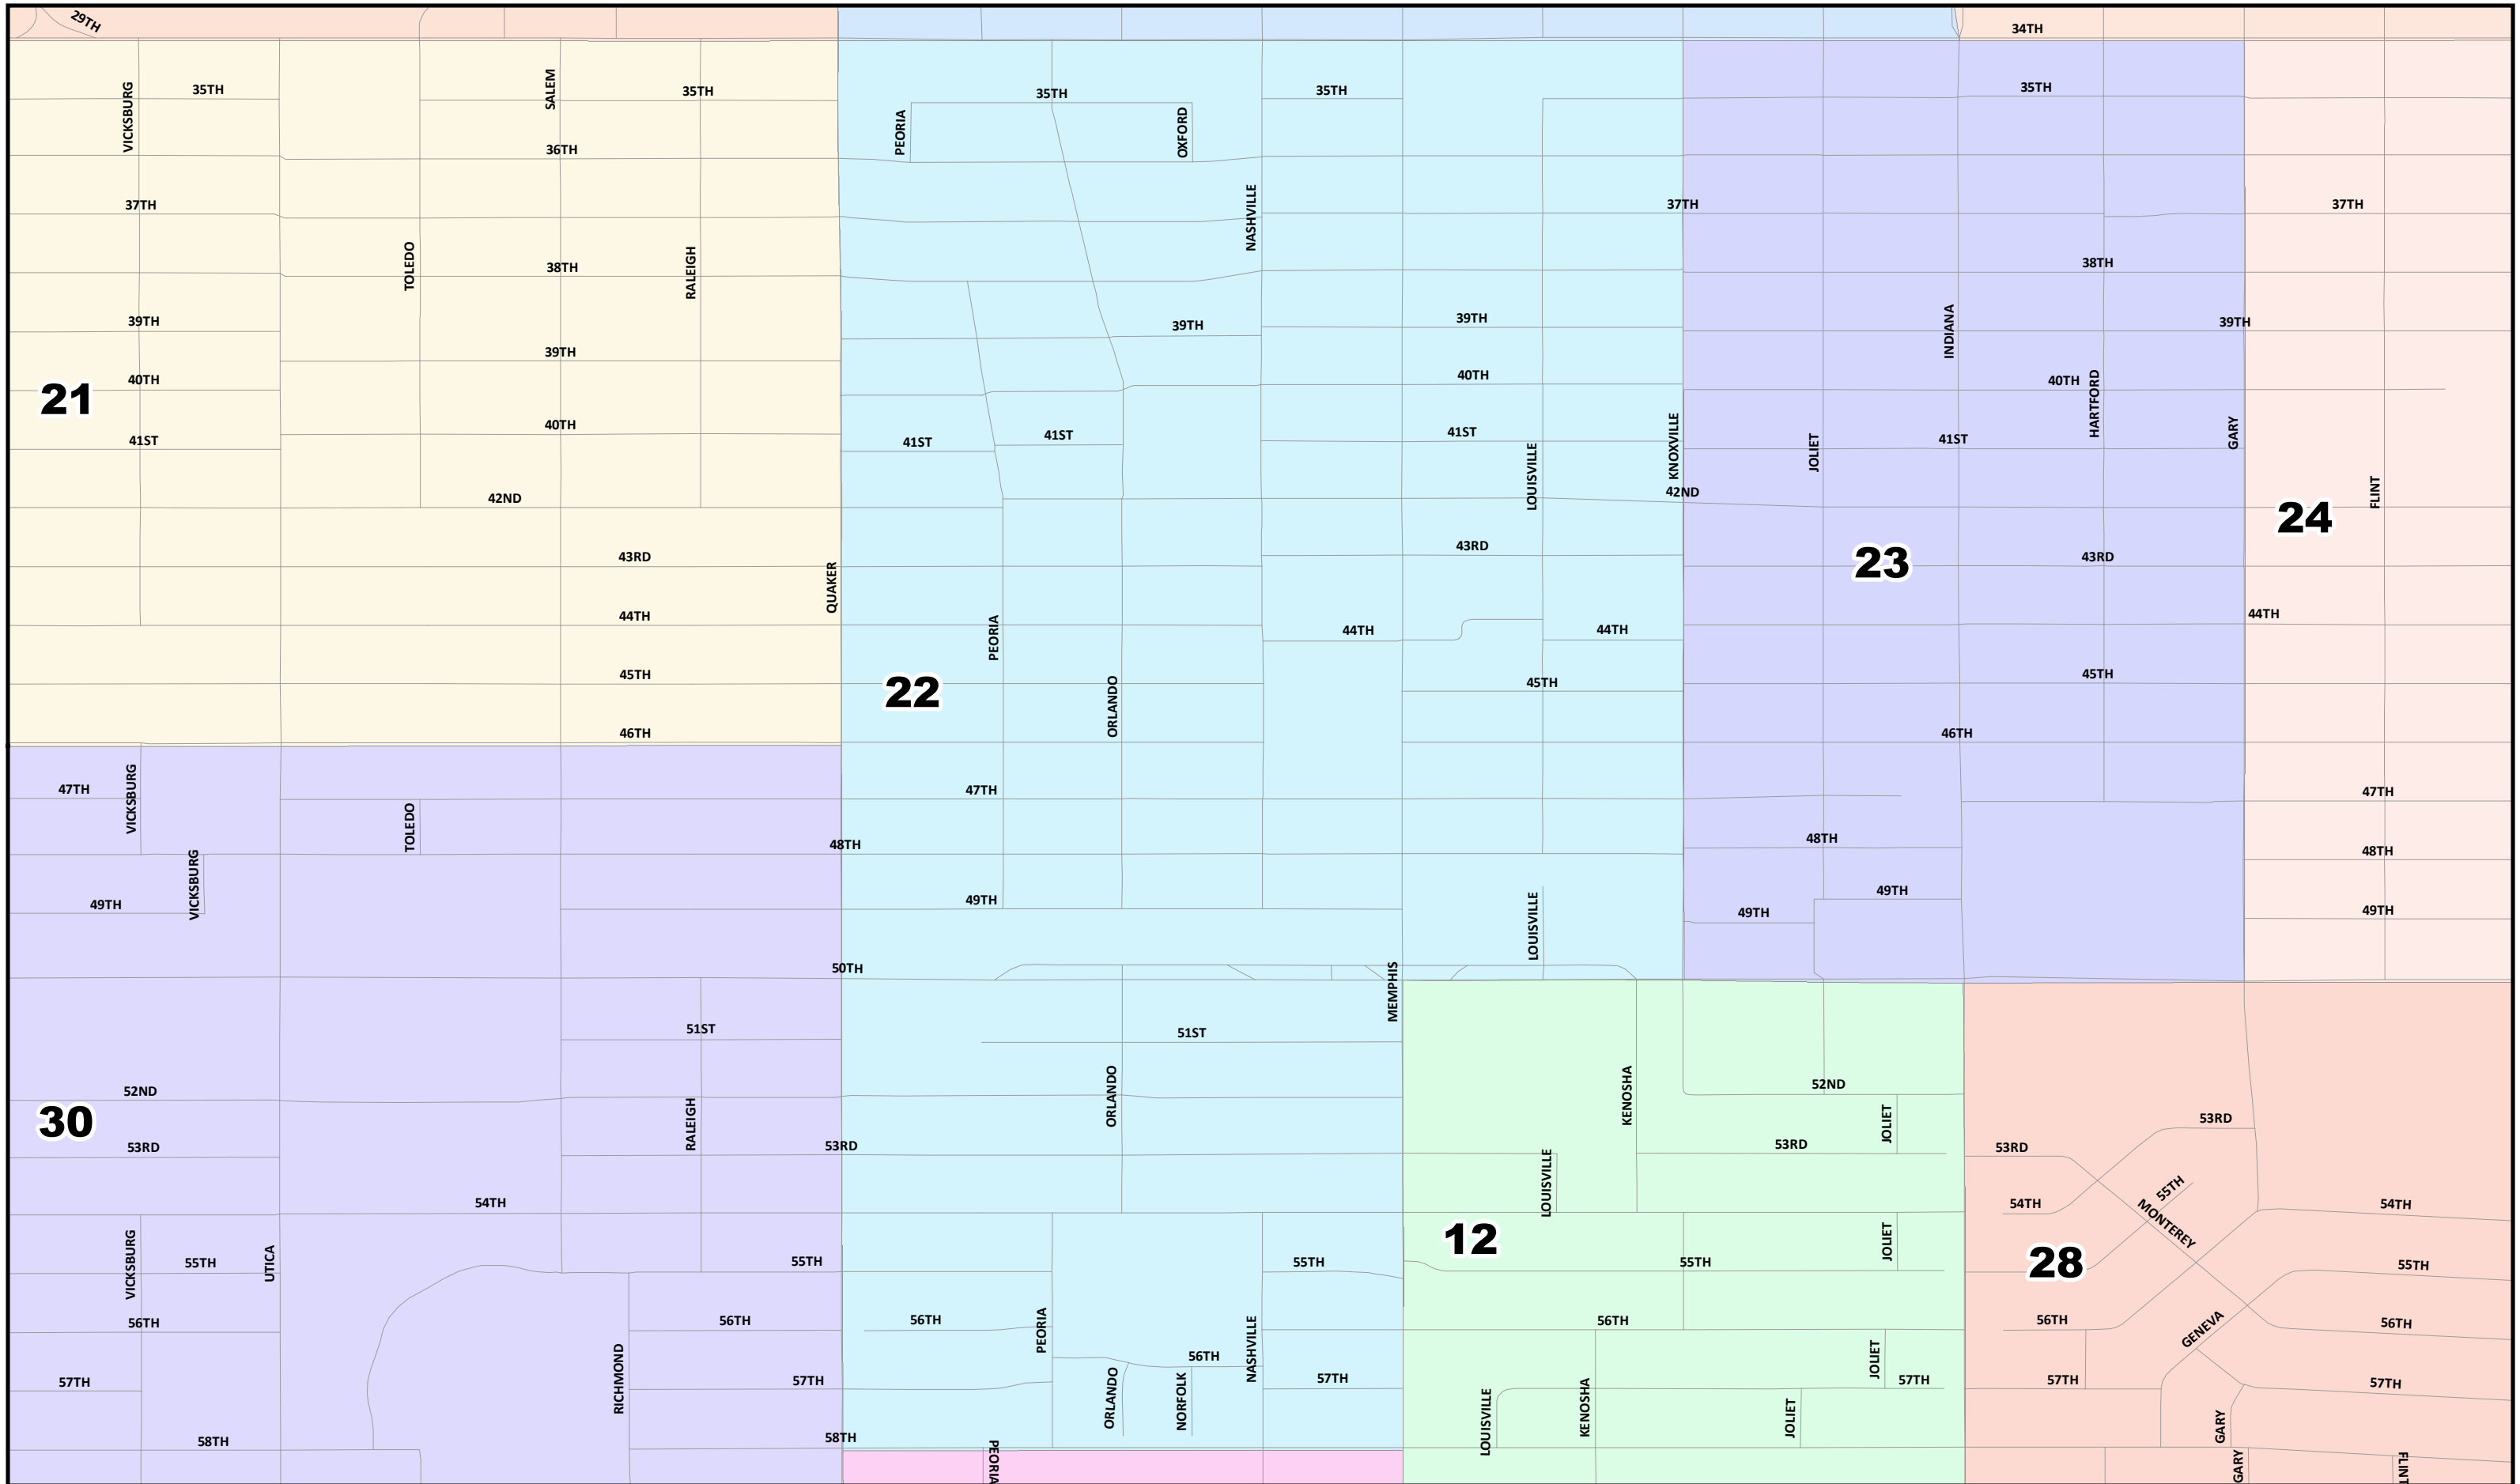

0 0.1 0.2 0.4 Miles
Created: 12/17/2021
Background Image: ESRI World Street Map

Lubbock County
2022 Election Precincts
Election Precinct: 22

© 2021 Bickerstaff Heath Delgado Acosta LLP
Data Source: Roads, Water and other features obtained from the 2020 Tiger/line files, U.S. Census Bureau