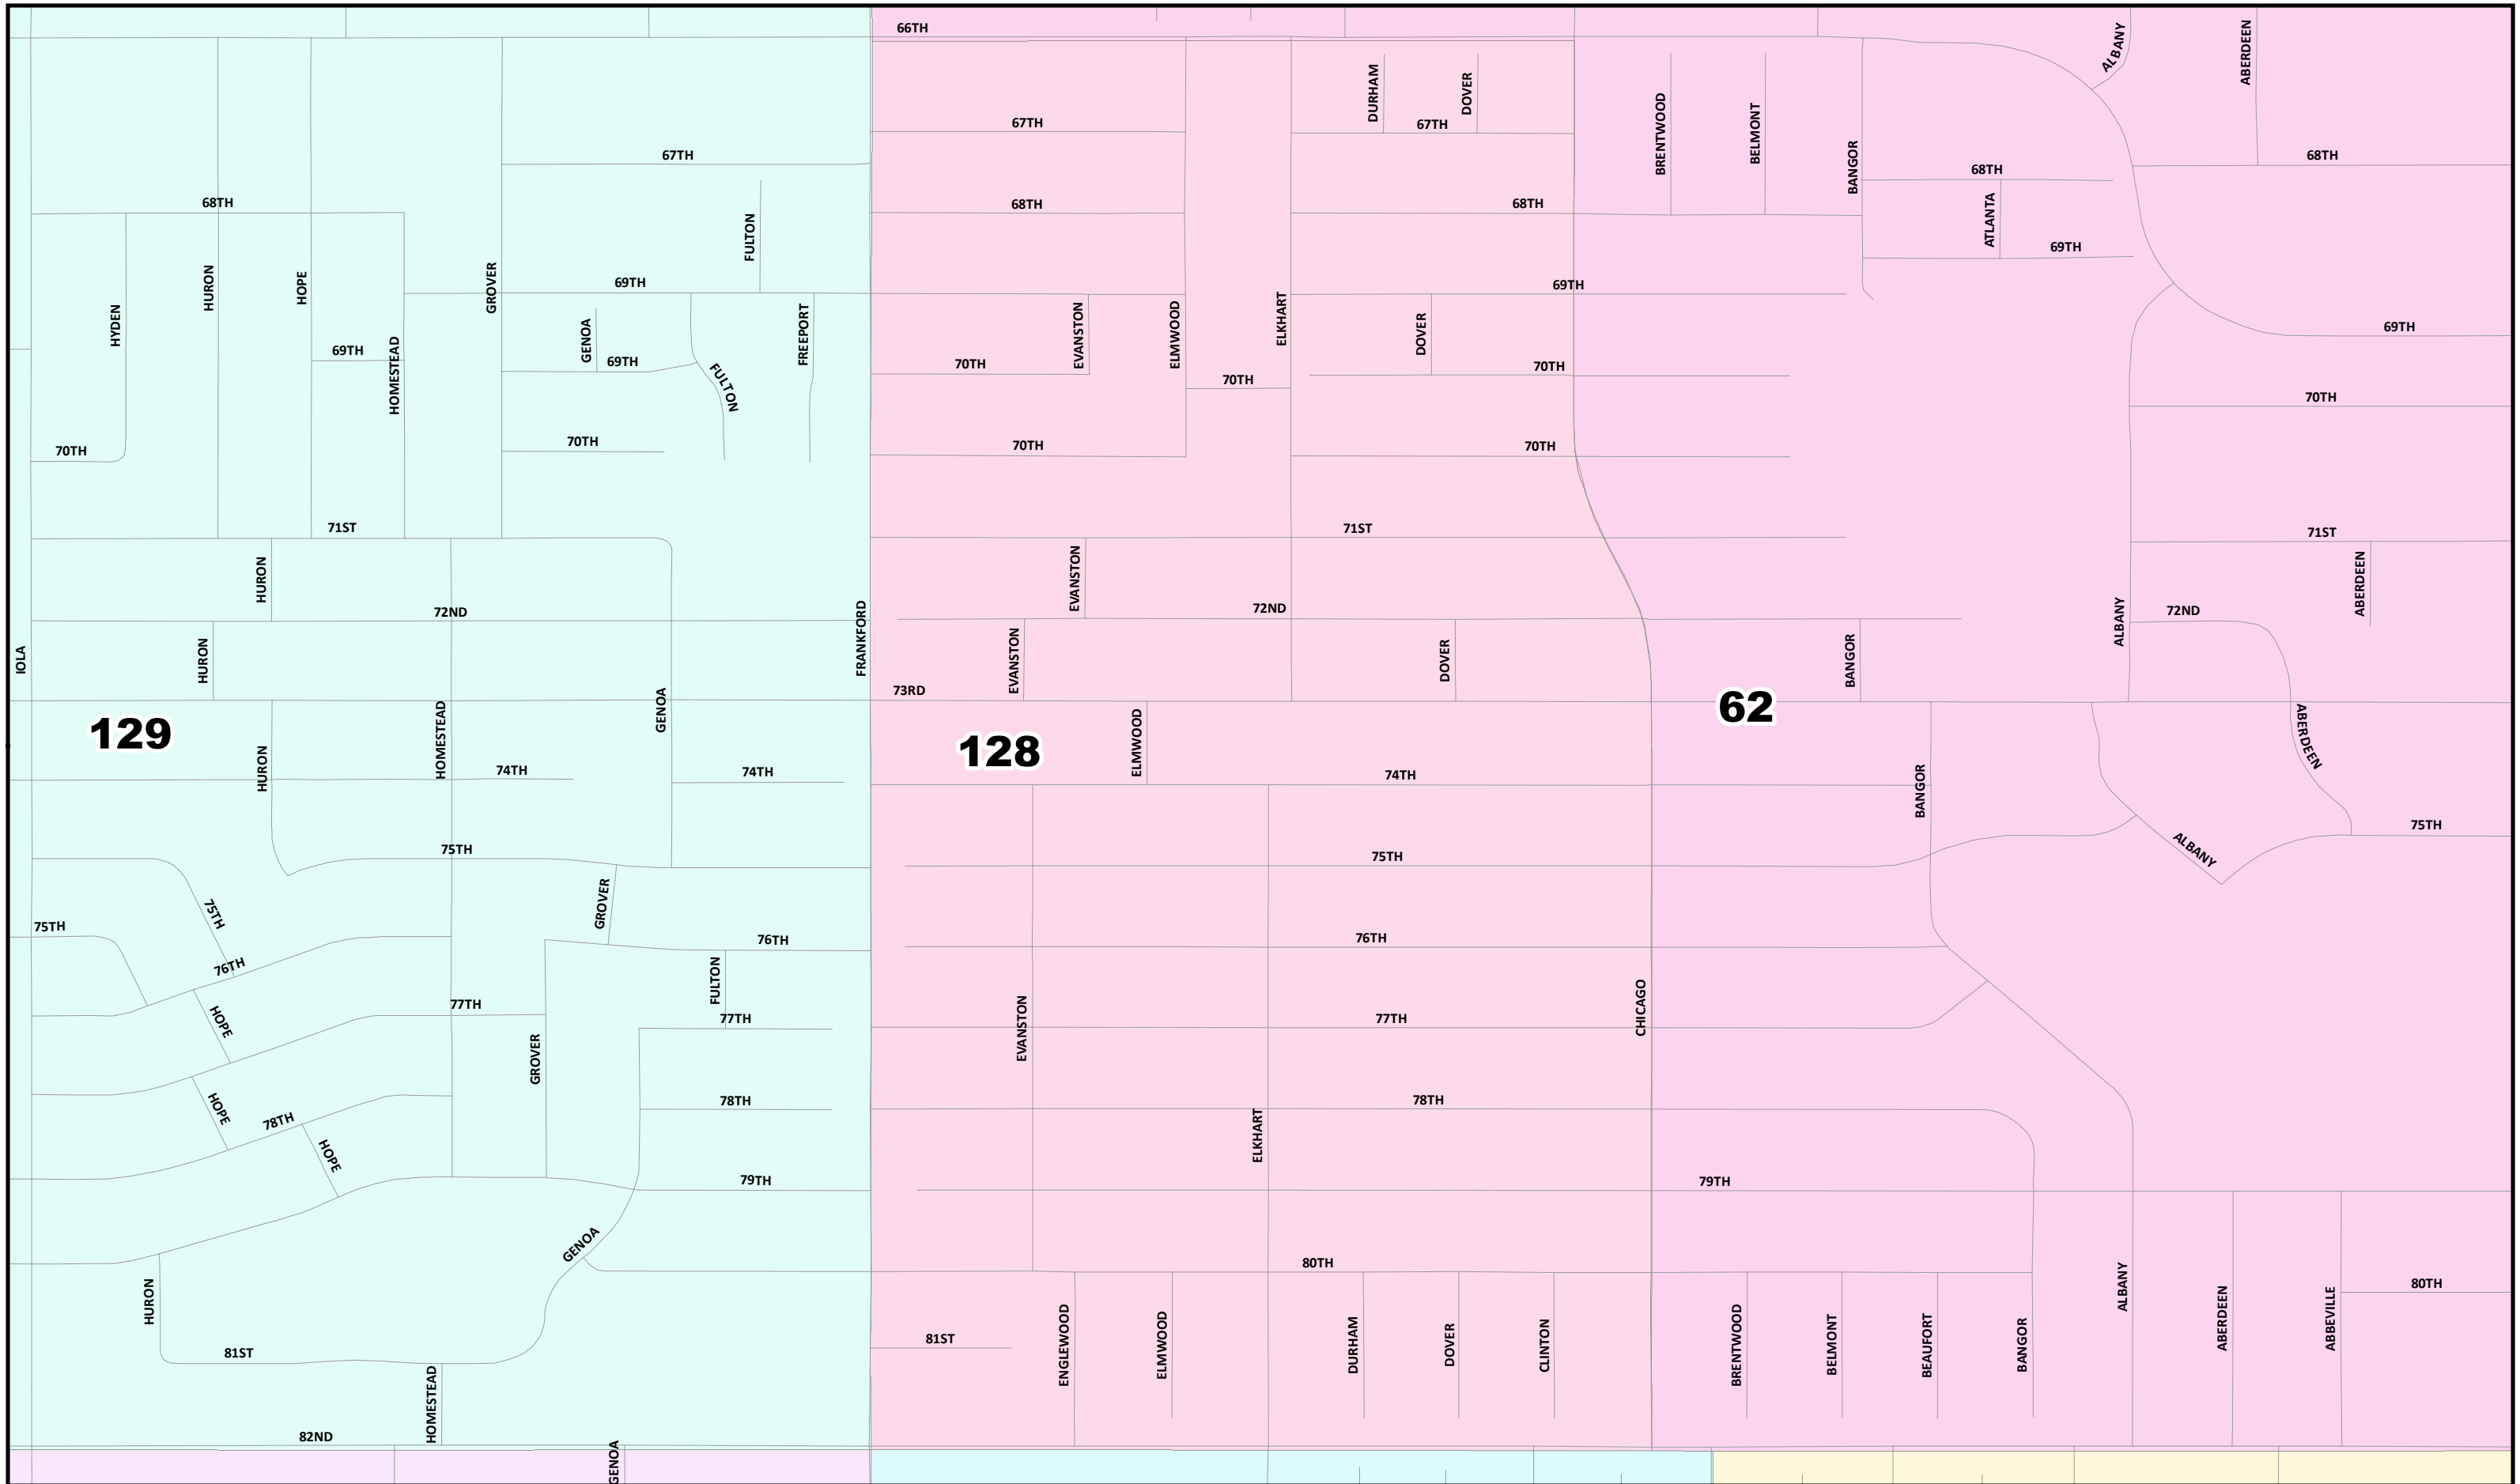

0 0.075 0.15 0.3 Miles
Created: 12/17/2021
Background Image: ESRI World Street Map

Lubbock County
2022 Election Precincts
Election Precinct: 128

© 2021 Bickerstaff Heath Delgado Acosta LLP
Data Source: Roads, Water and other
features obtained from the 2020
Tiger/line files, U.S. Census Bureau