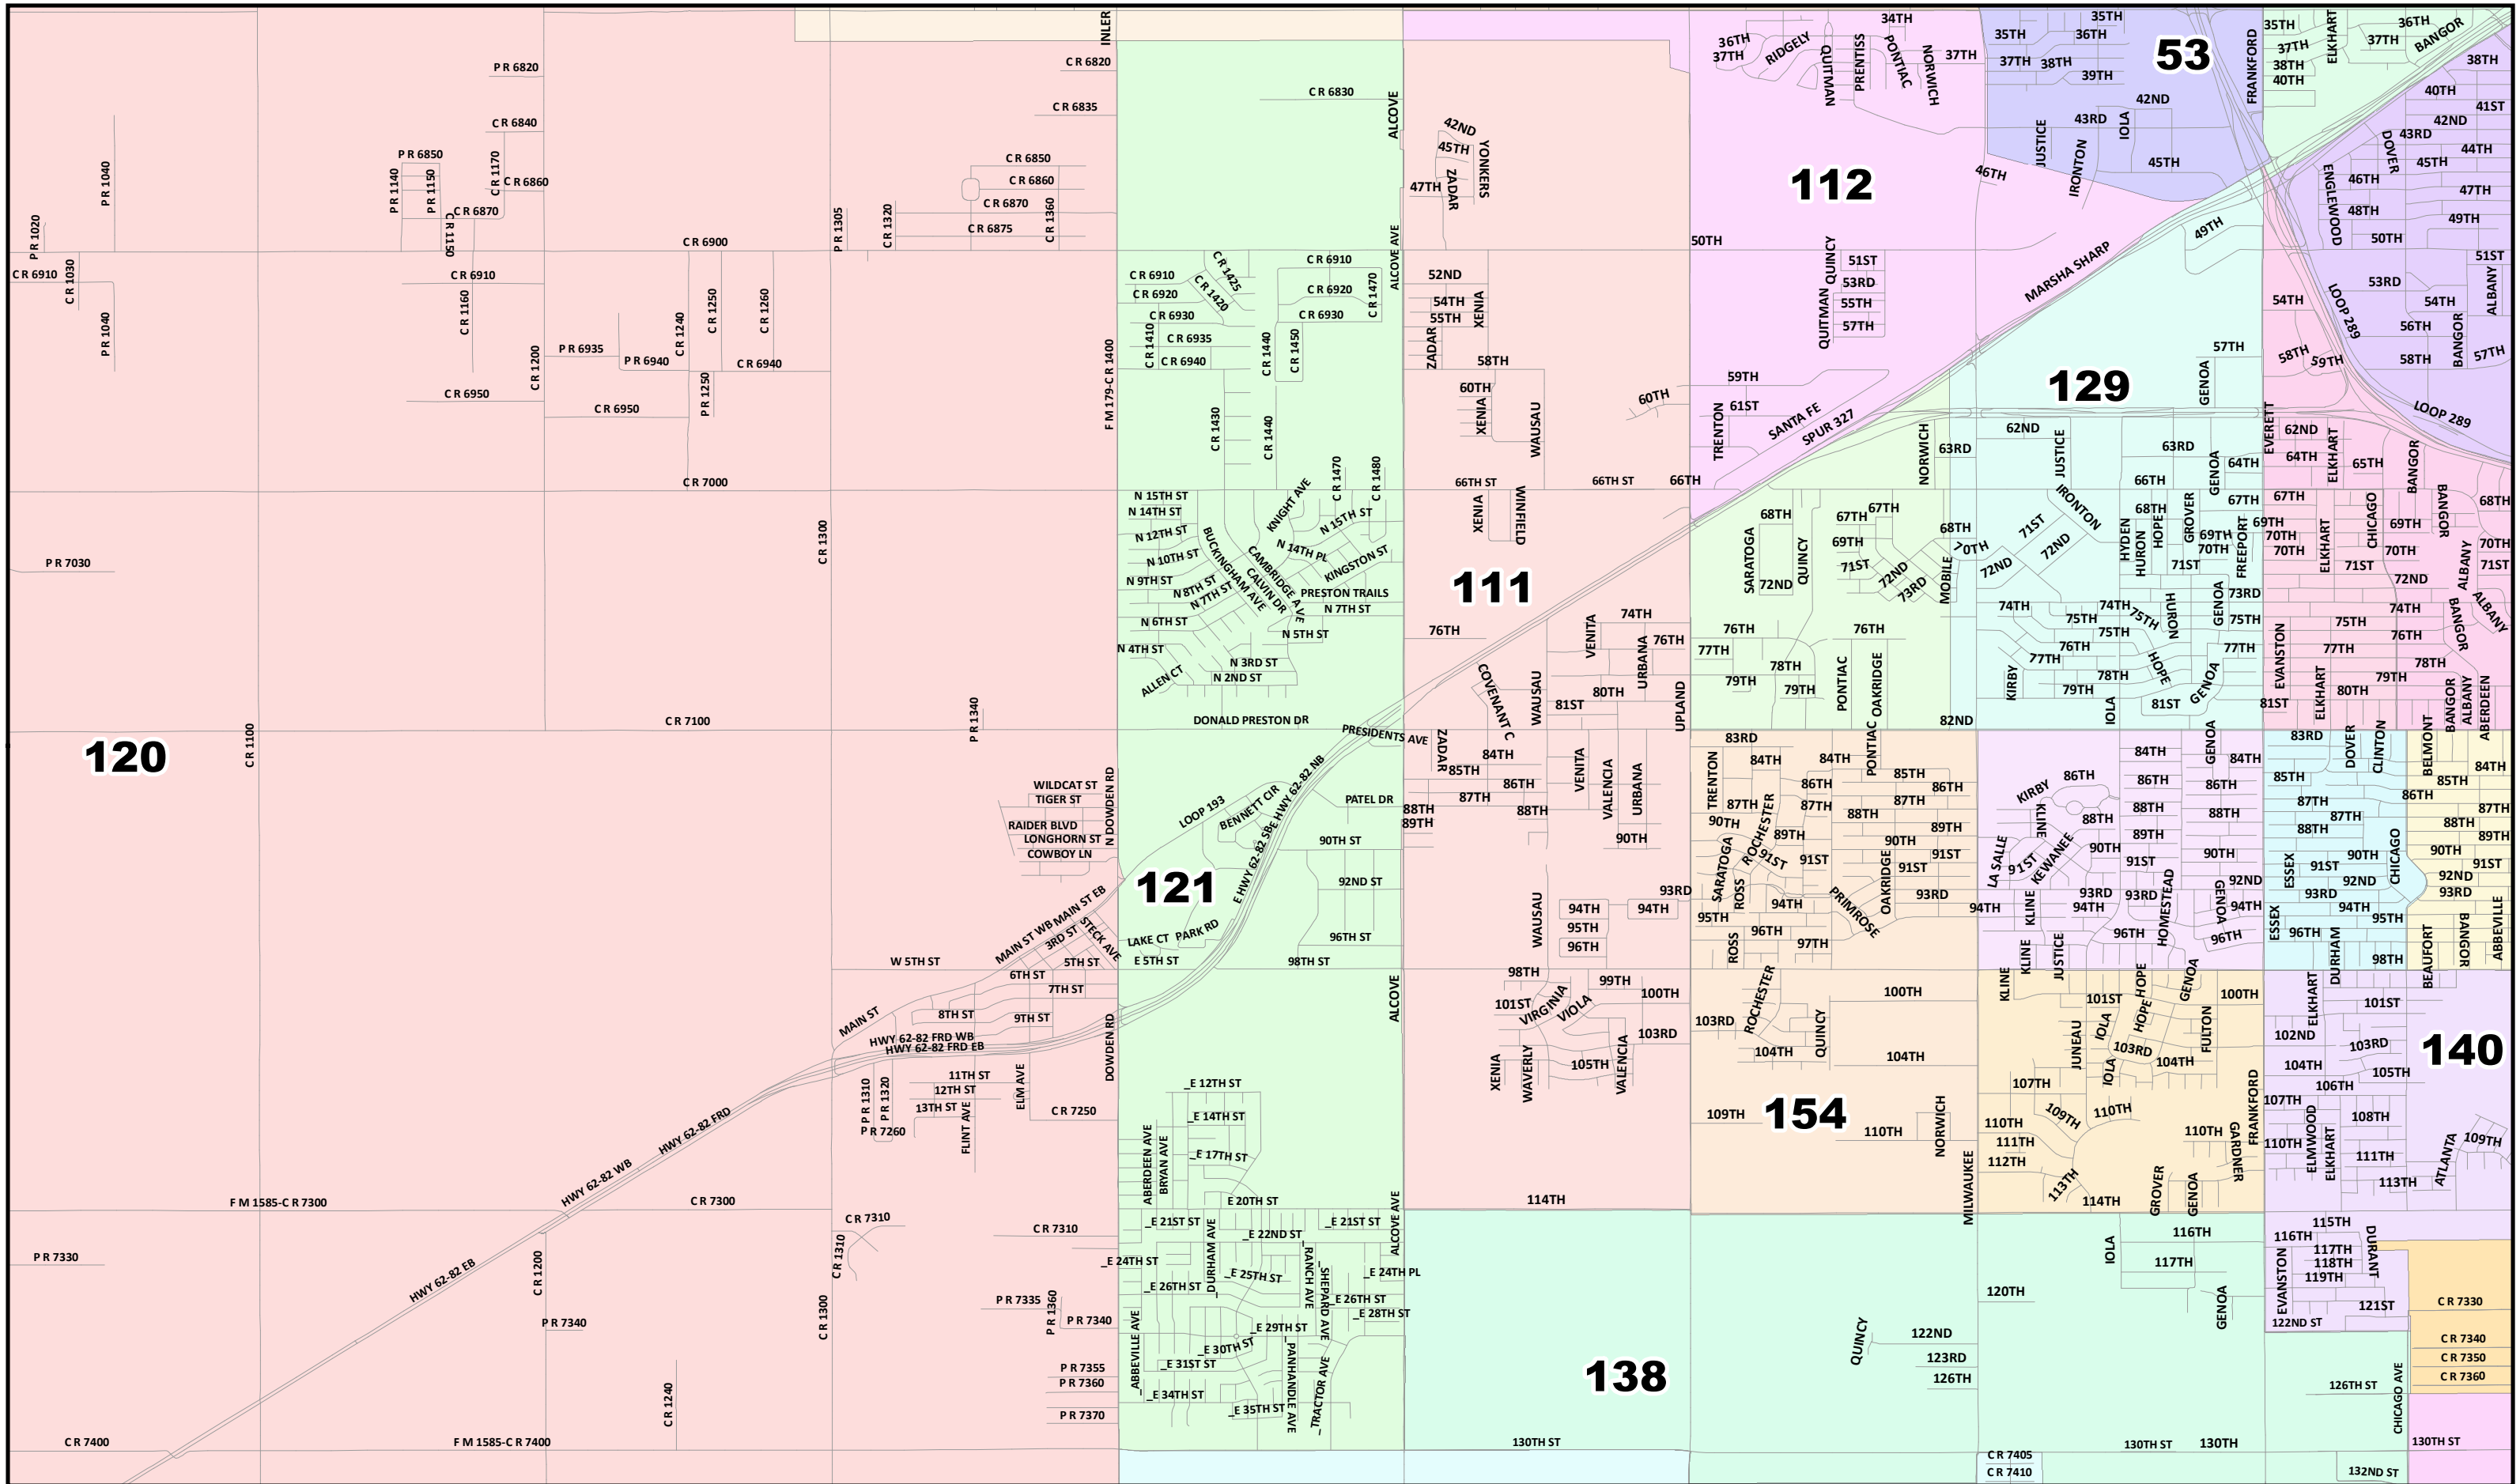

Lubbock County
2022 Election Precincts
Election Precinct: 114

Lubbock County
2022 Election Precincts
Election Precinct: 118

Lubbock County
2022 Election Precincts
Election Precinct: 120

© 2021 Bickerstaff Heath Delgado Acosta LLP
 Data Source: Roads, Water and other features obtained from the 2020 Tiger/line files, U.S. Census Bureau