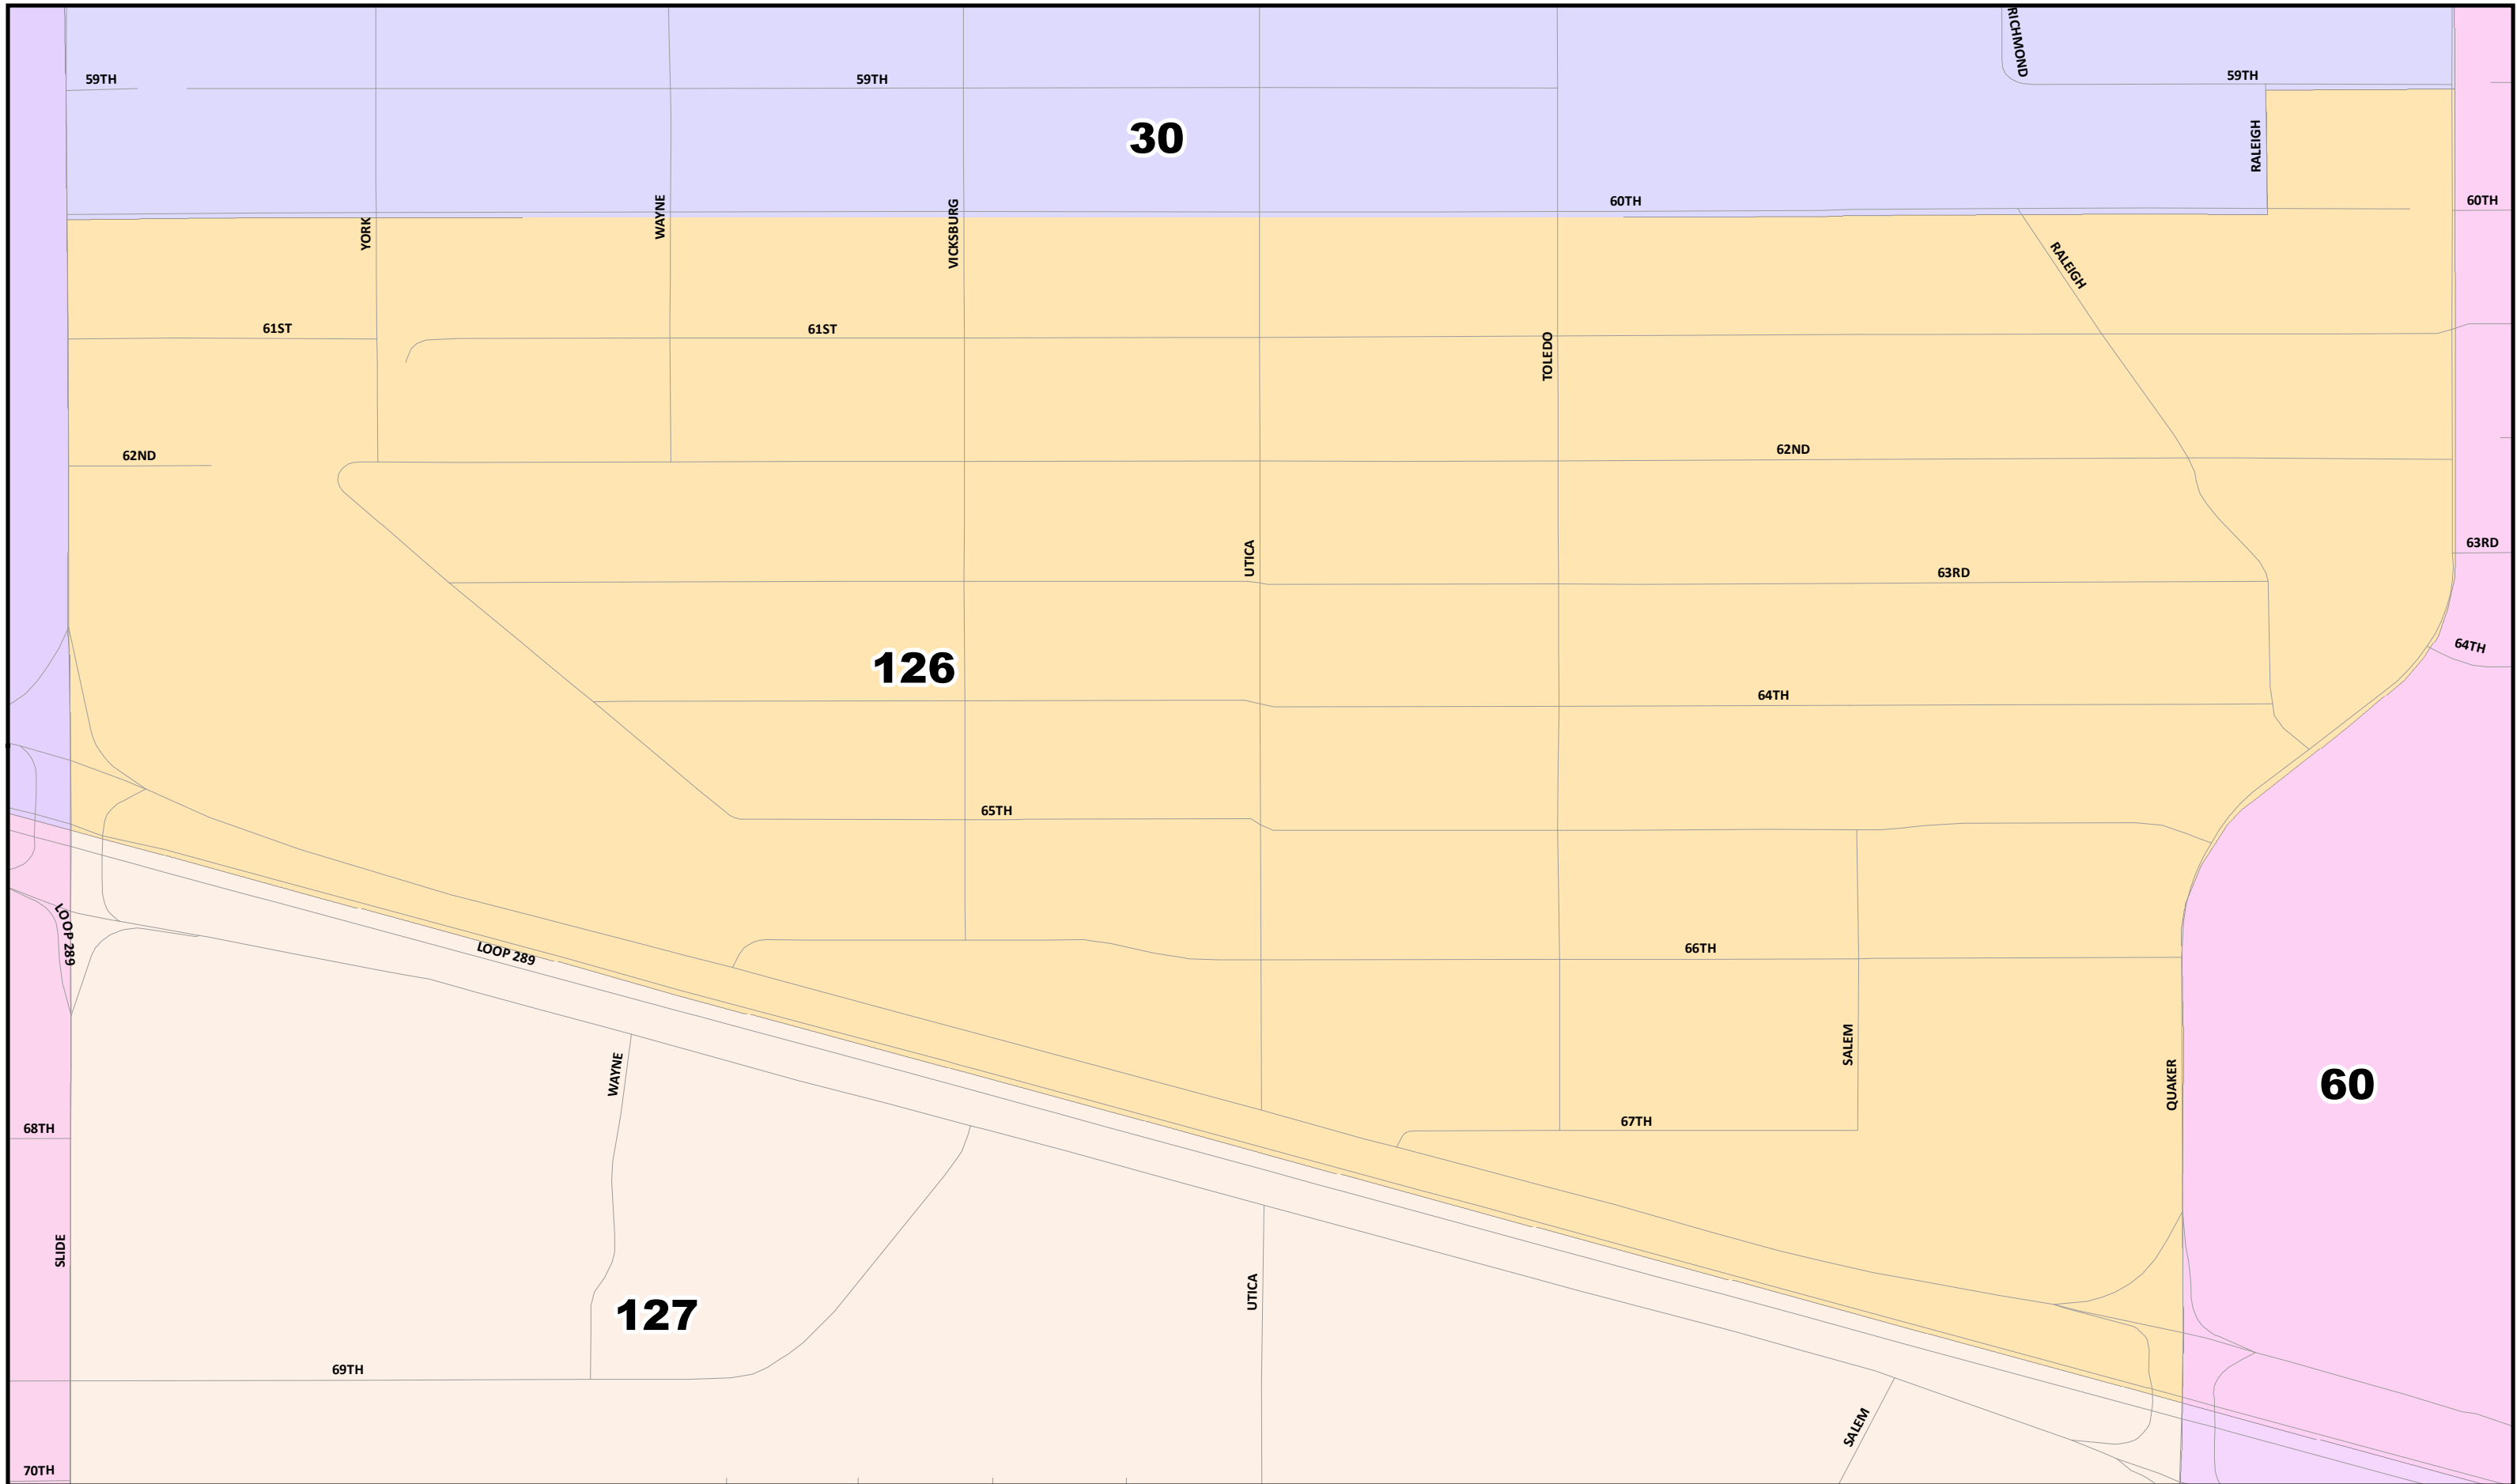

0 0.05 0.1 0.2 Miles
Created: 12/17/2021
Background Image: ESRI World Street Map

Lubbock County
2022 Election Precincts
Election Precinct: 126

© 2021 Bickerstaff Heath Delgado Acosta LLP
Data Source: Roads, Water and other features obtained from the 2020 Tiger/line files, U.S. Census Bureau