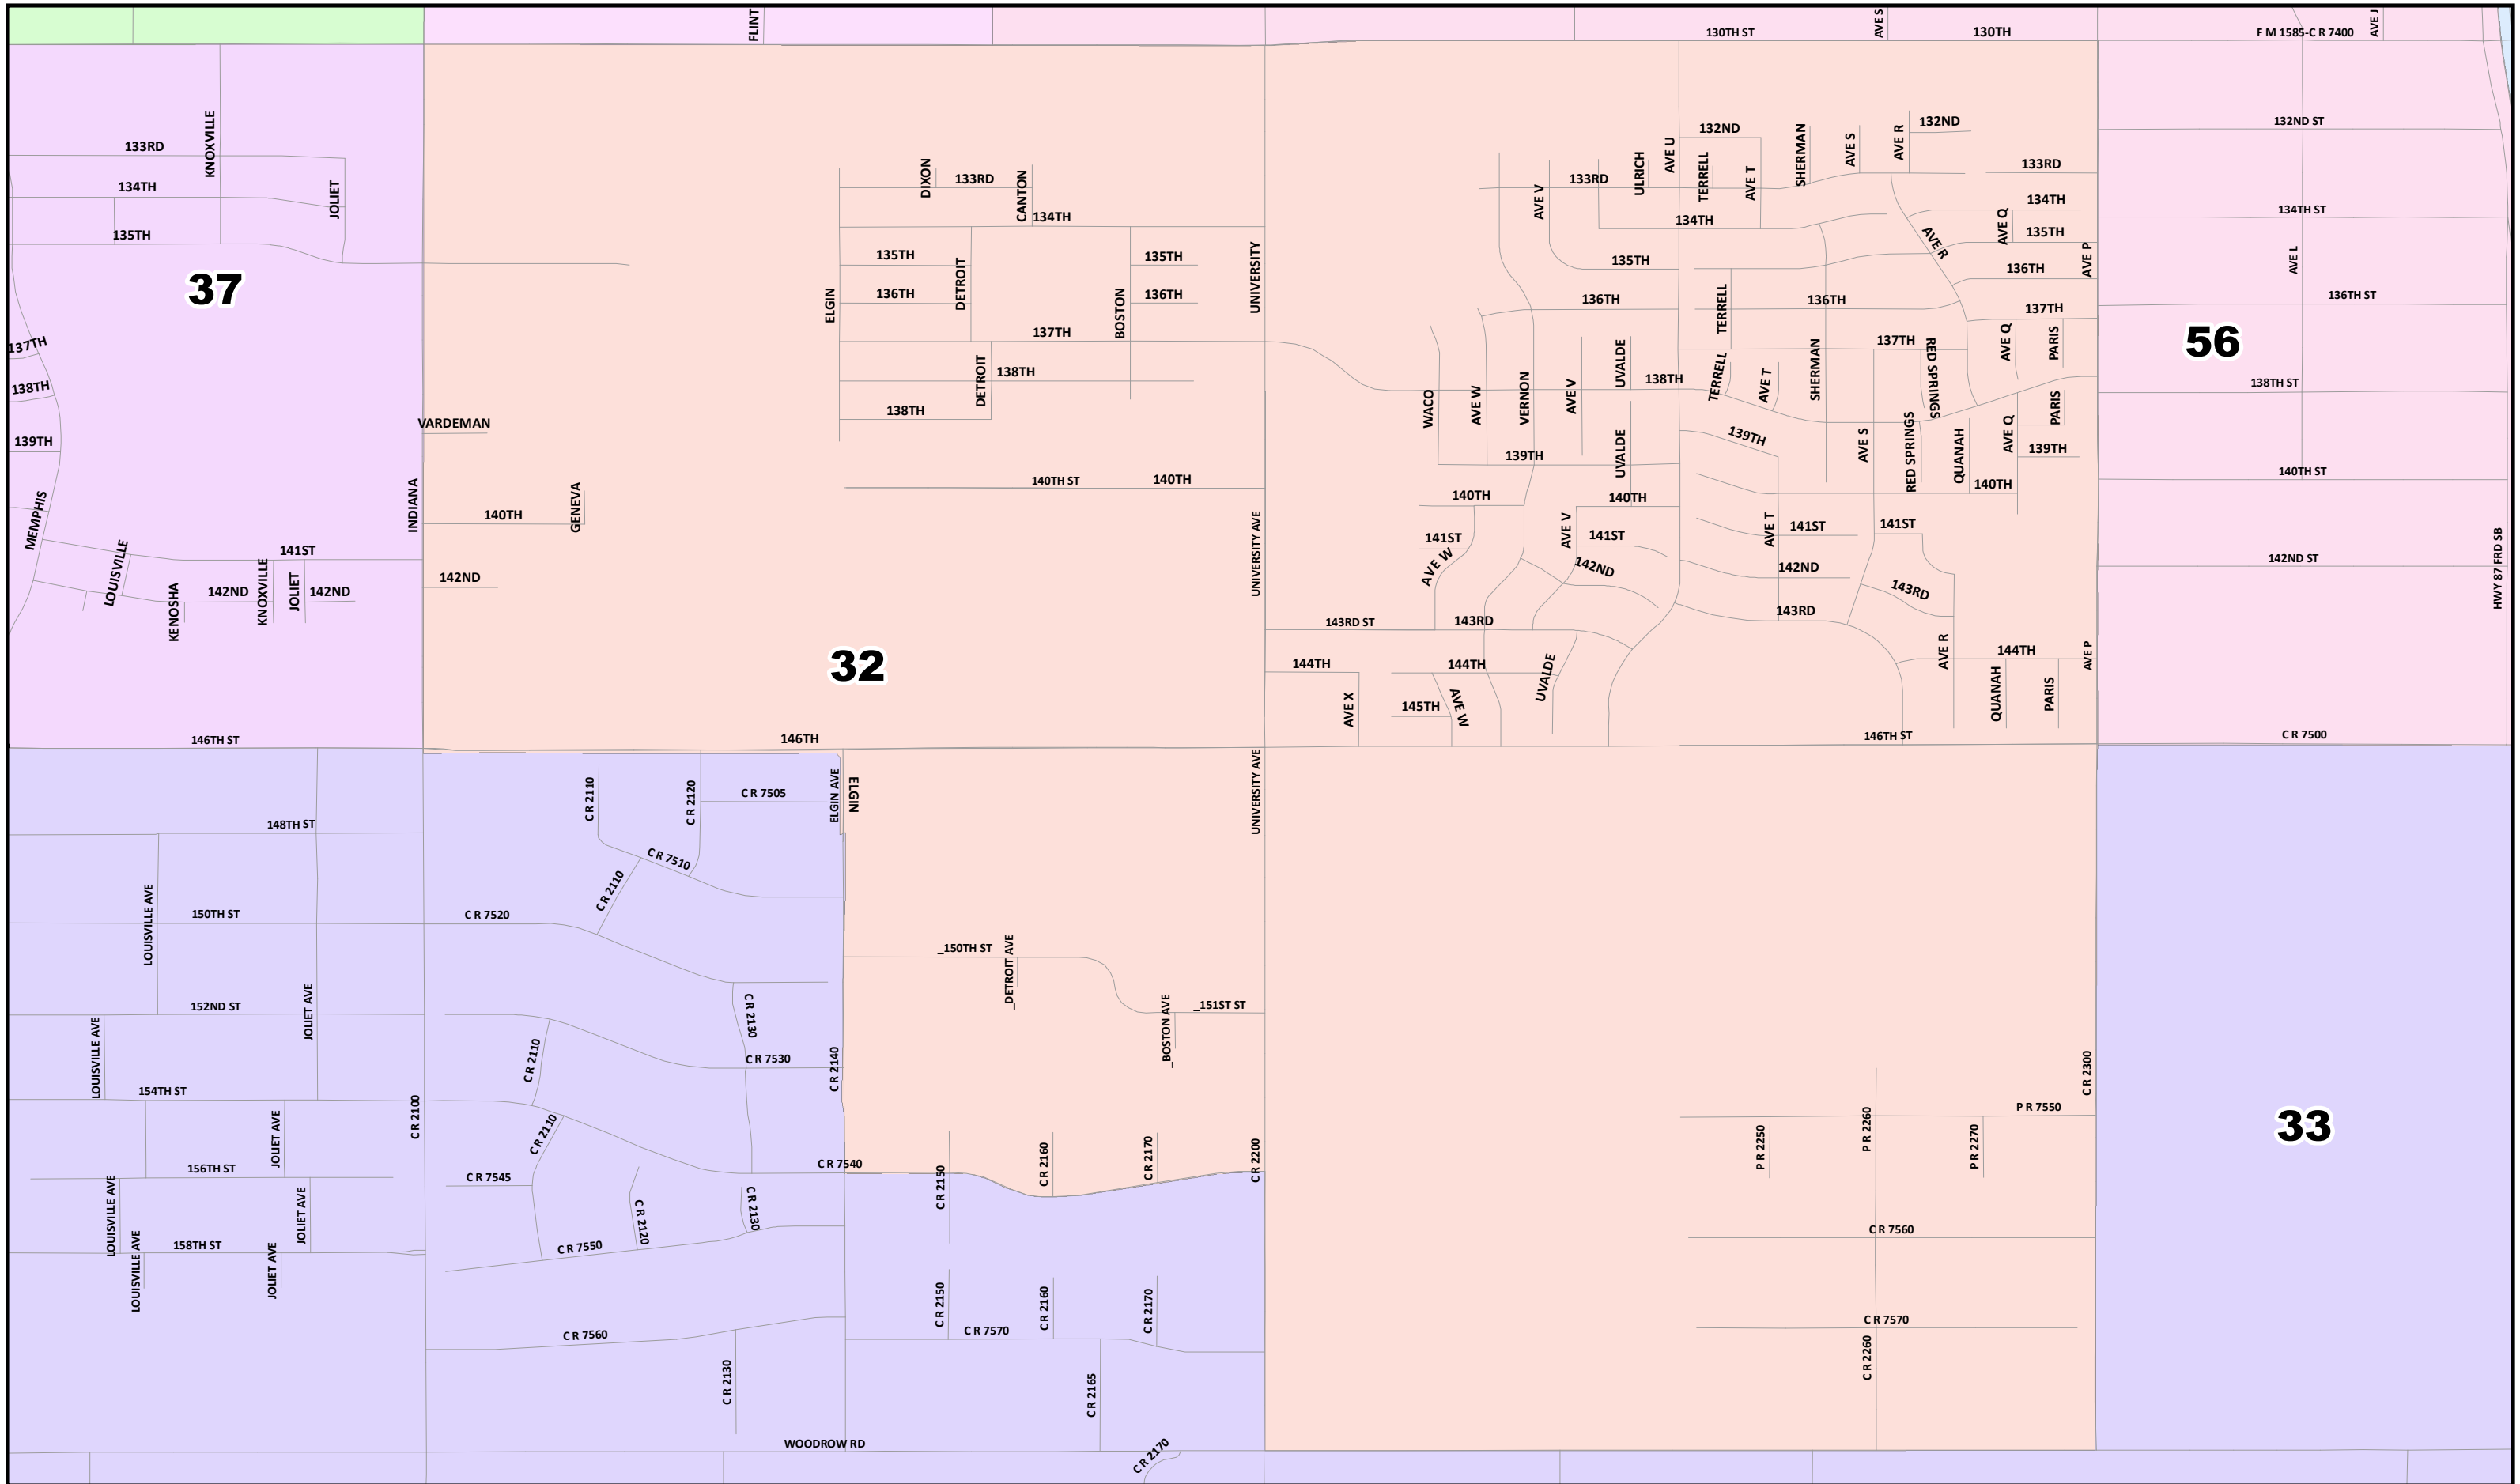

Lubbock County 2022 Election Precincts *Election Precinct: 32*