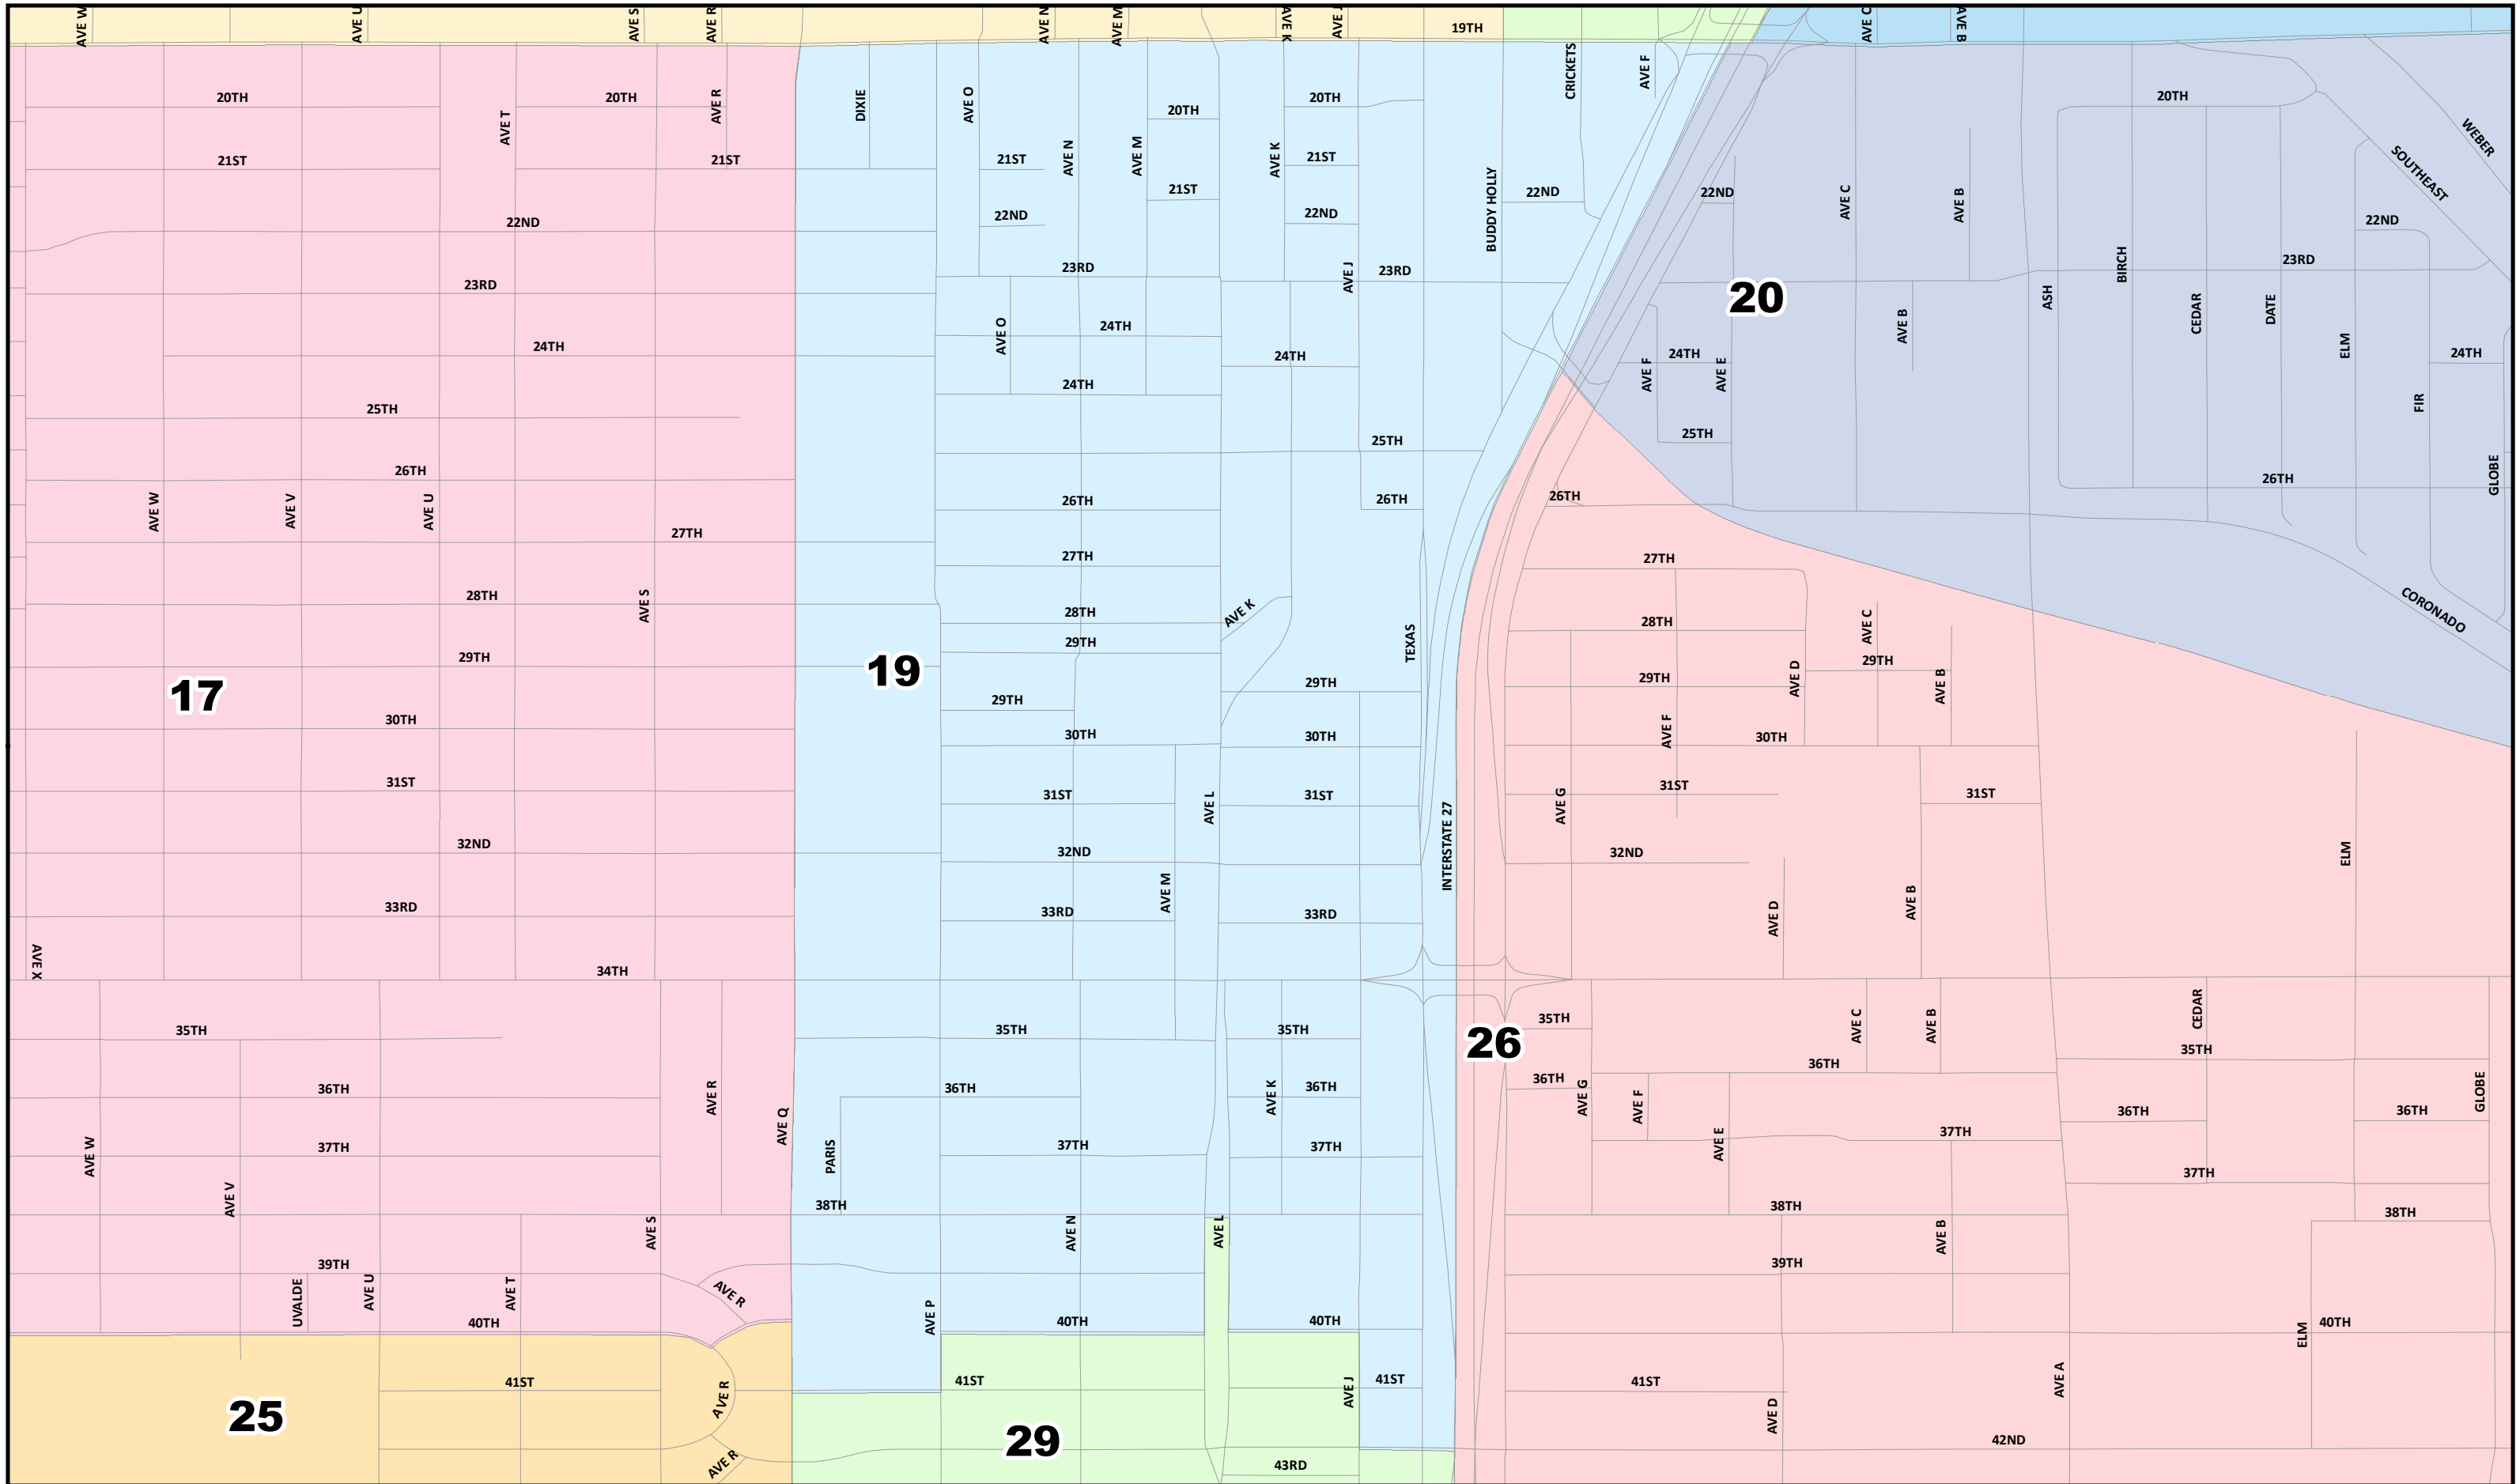

Lubbock County
2022 Election Precincts
Election Precinct: 14

Lubbock County
2022 Election Precincts
Election Precinct: 15

Lubbock County
2022 Election Precincts
Election Precinct: 17

 0 0.1 0.2 0.4 Miles
 Created: 12/17/2021
 Background Image: ESRI World Street Map