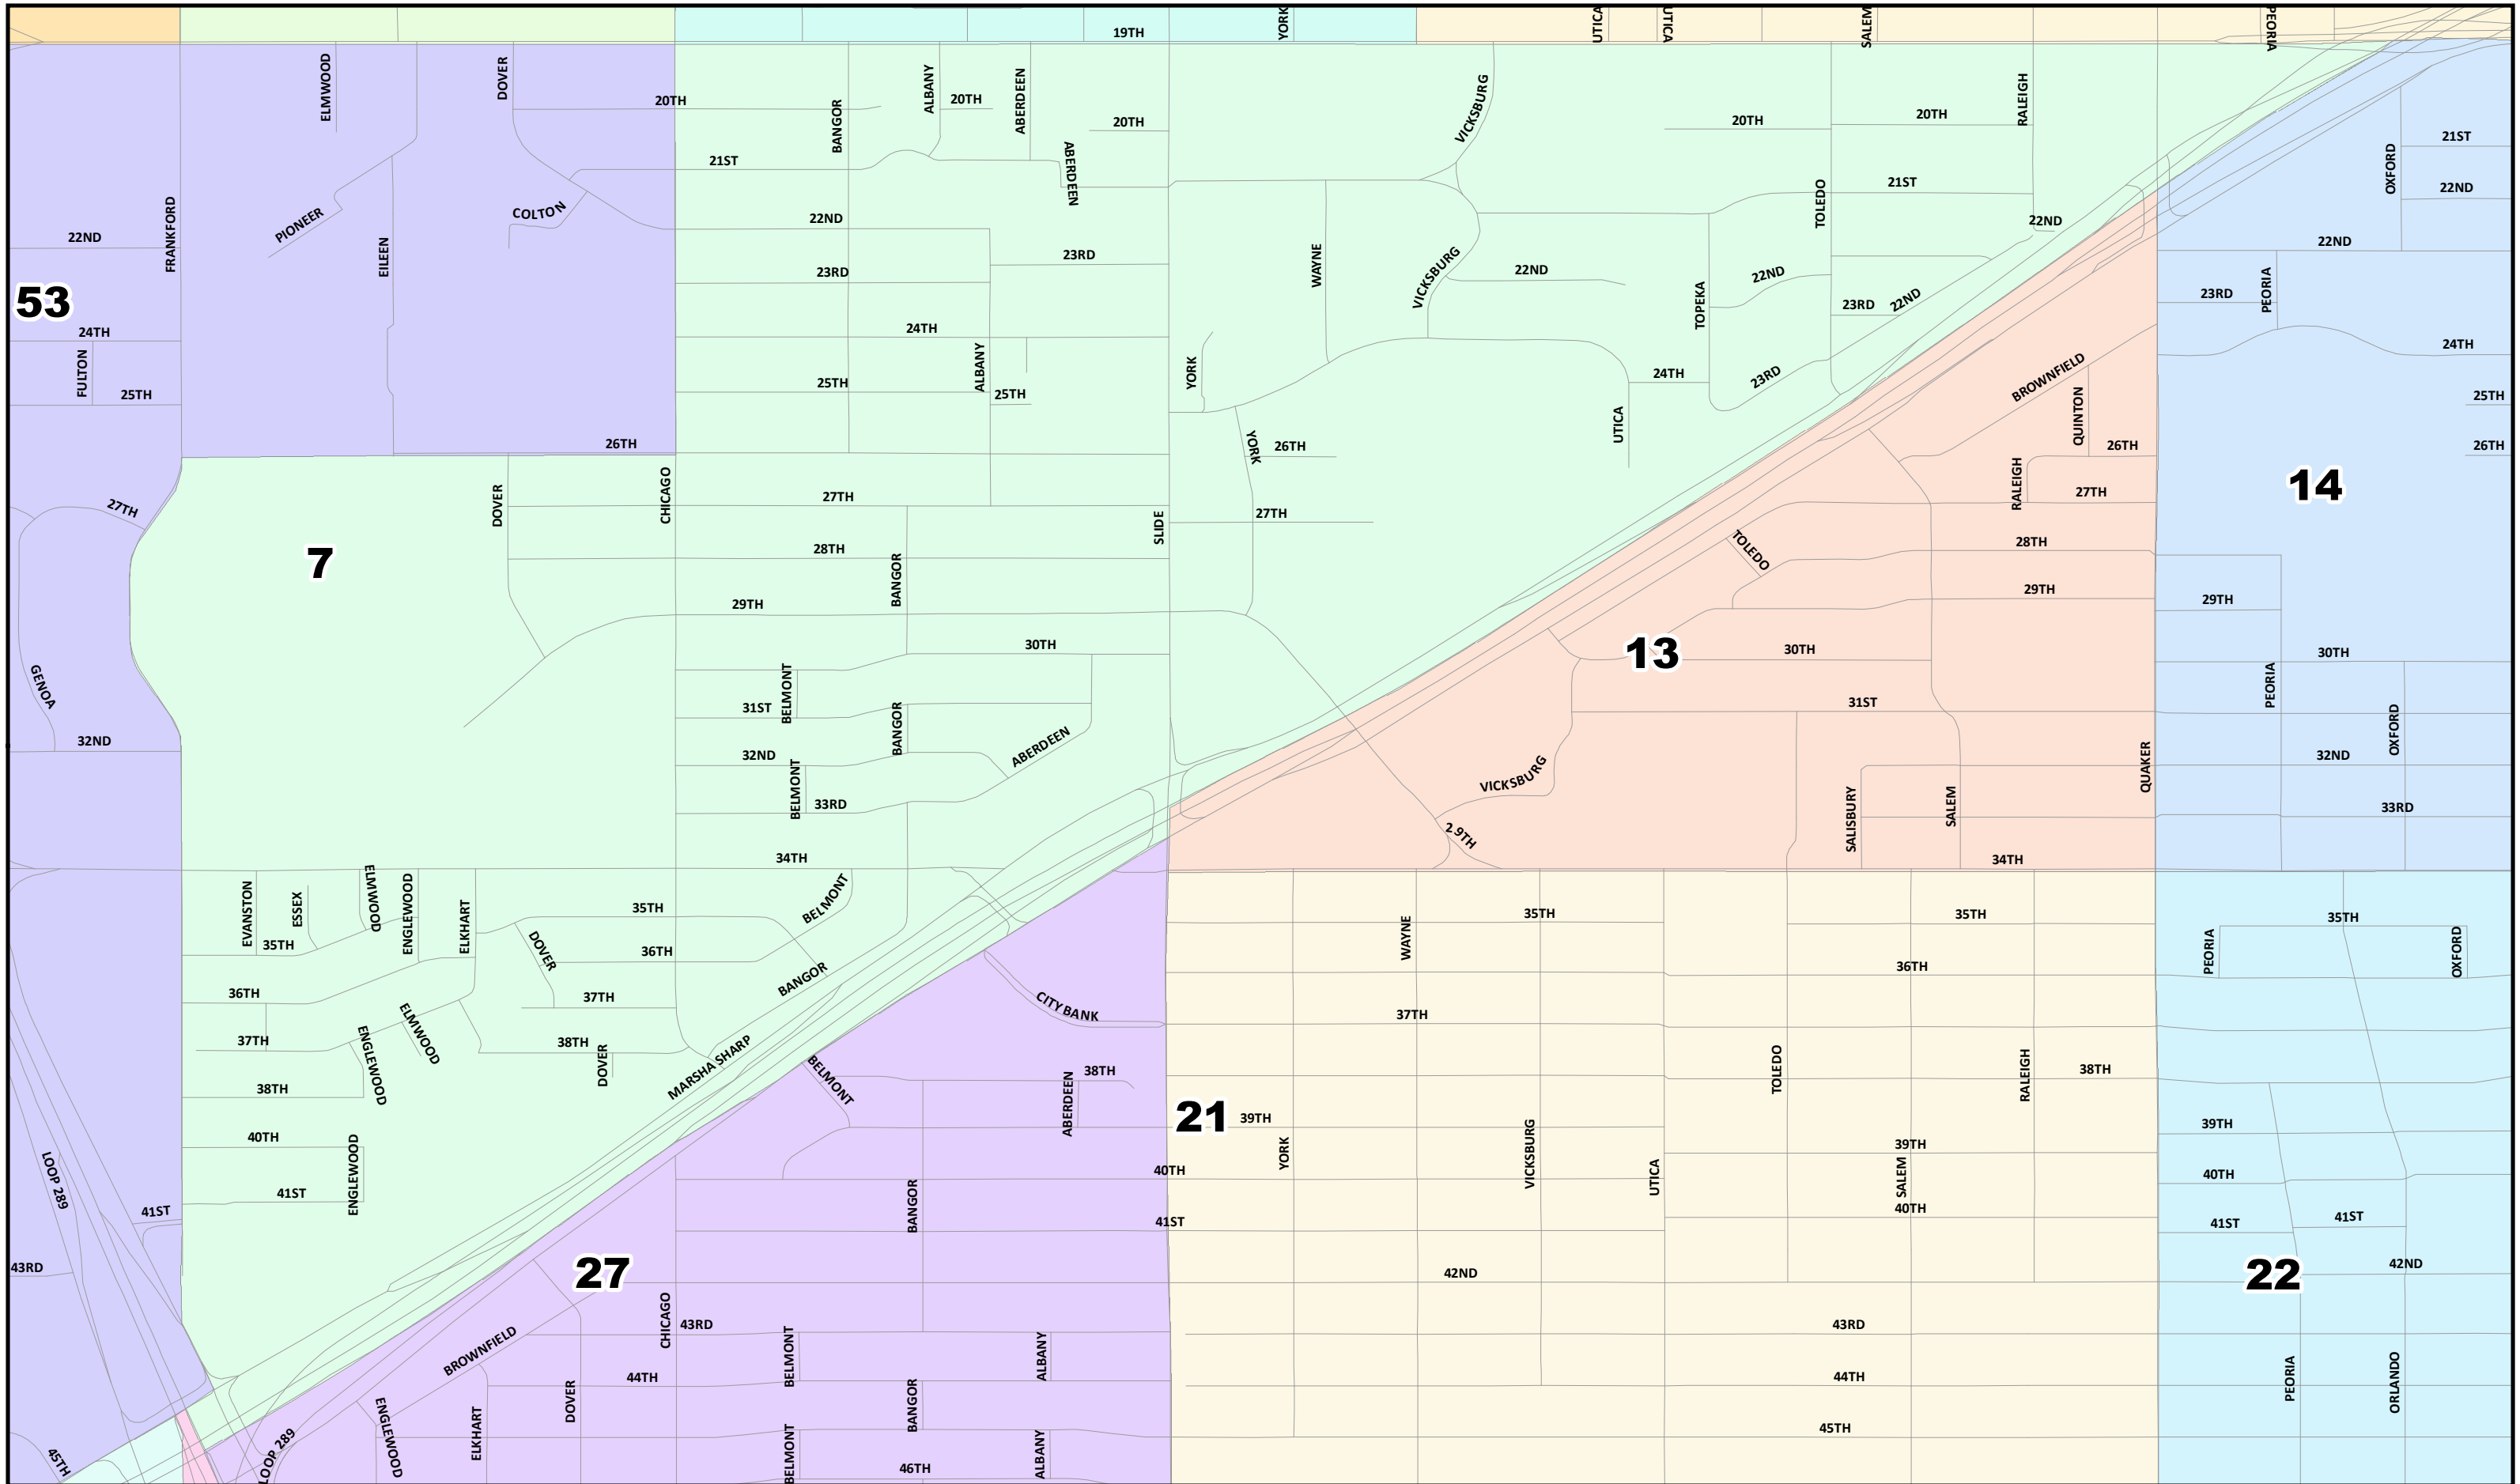

0 0.125 0.25 0.5 Miles
Created: 12/17/2021
Background Image: ESRI World Street Map

Lubbock County
2022 Election Precincts
Election Precinct: 7

© 2021 Bickerstaff Heath Delgado Acosta LLP
Data Source: Roads, Water and other features obtained from the 2020 Tiger/line files, U.S. Census Bureau