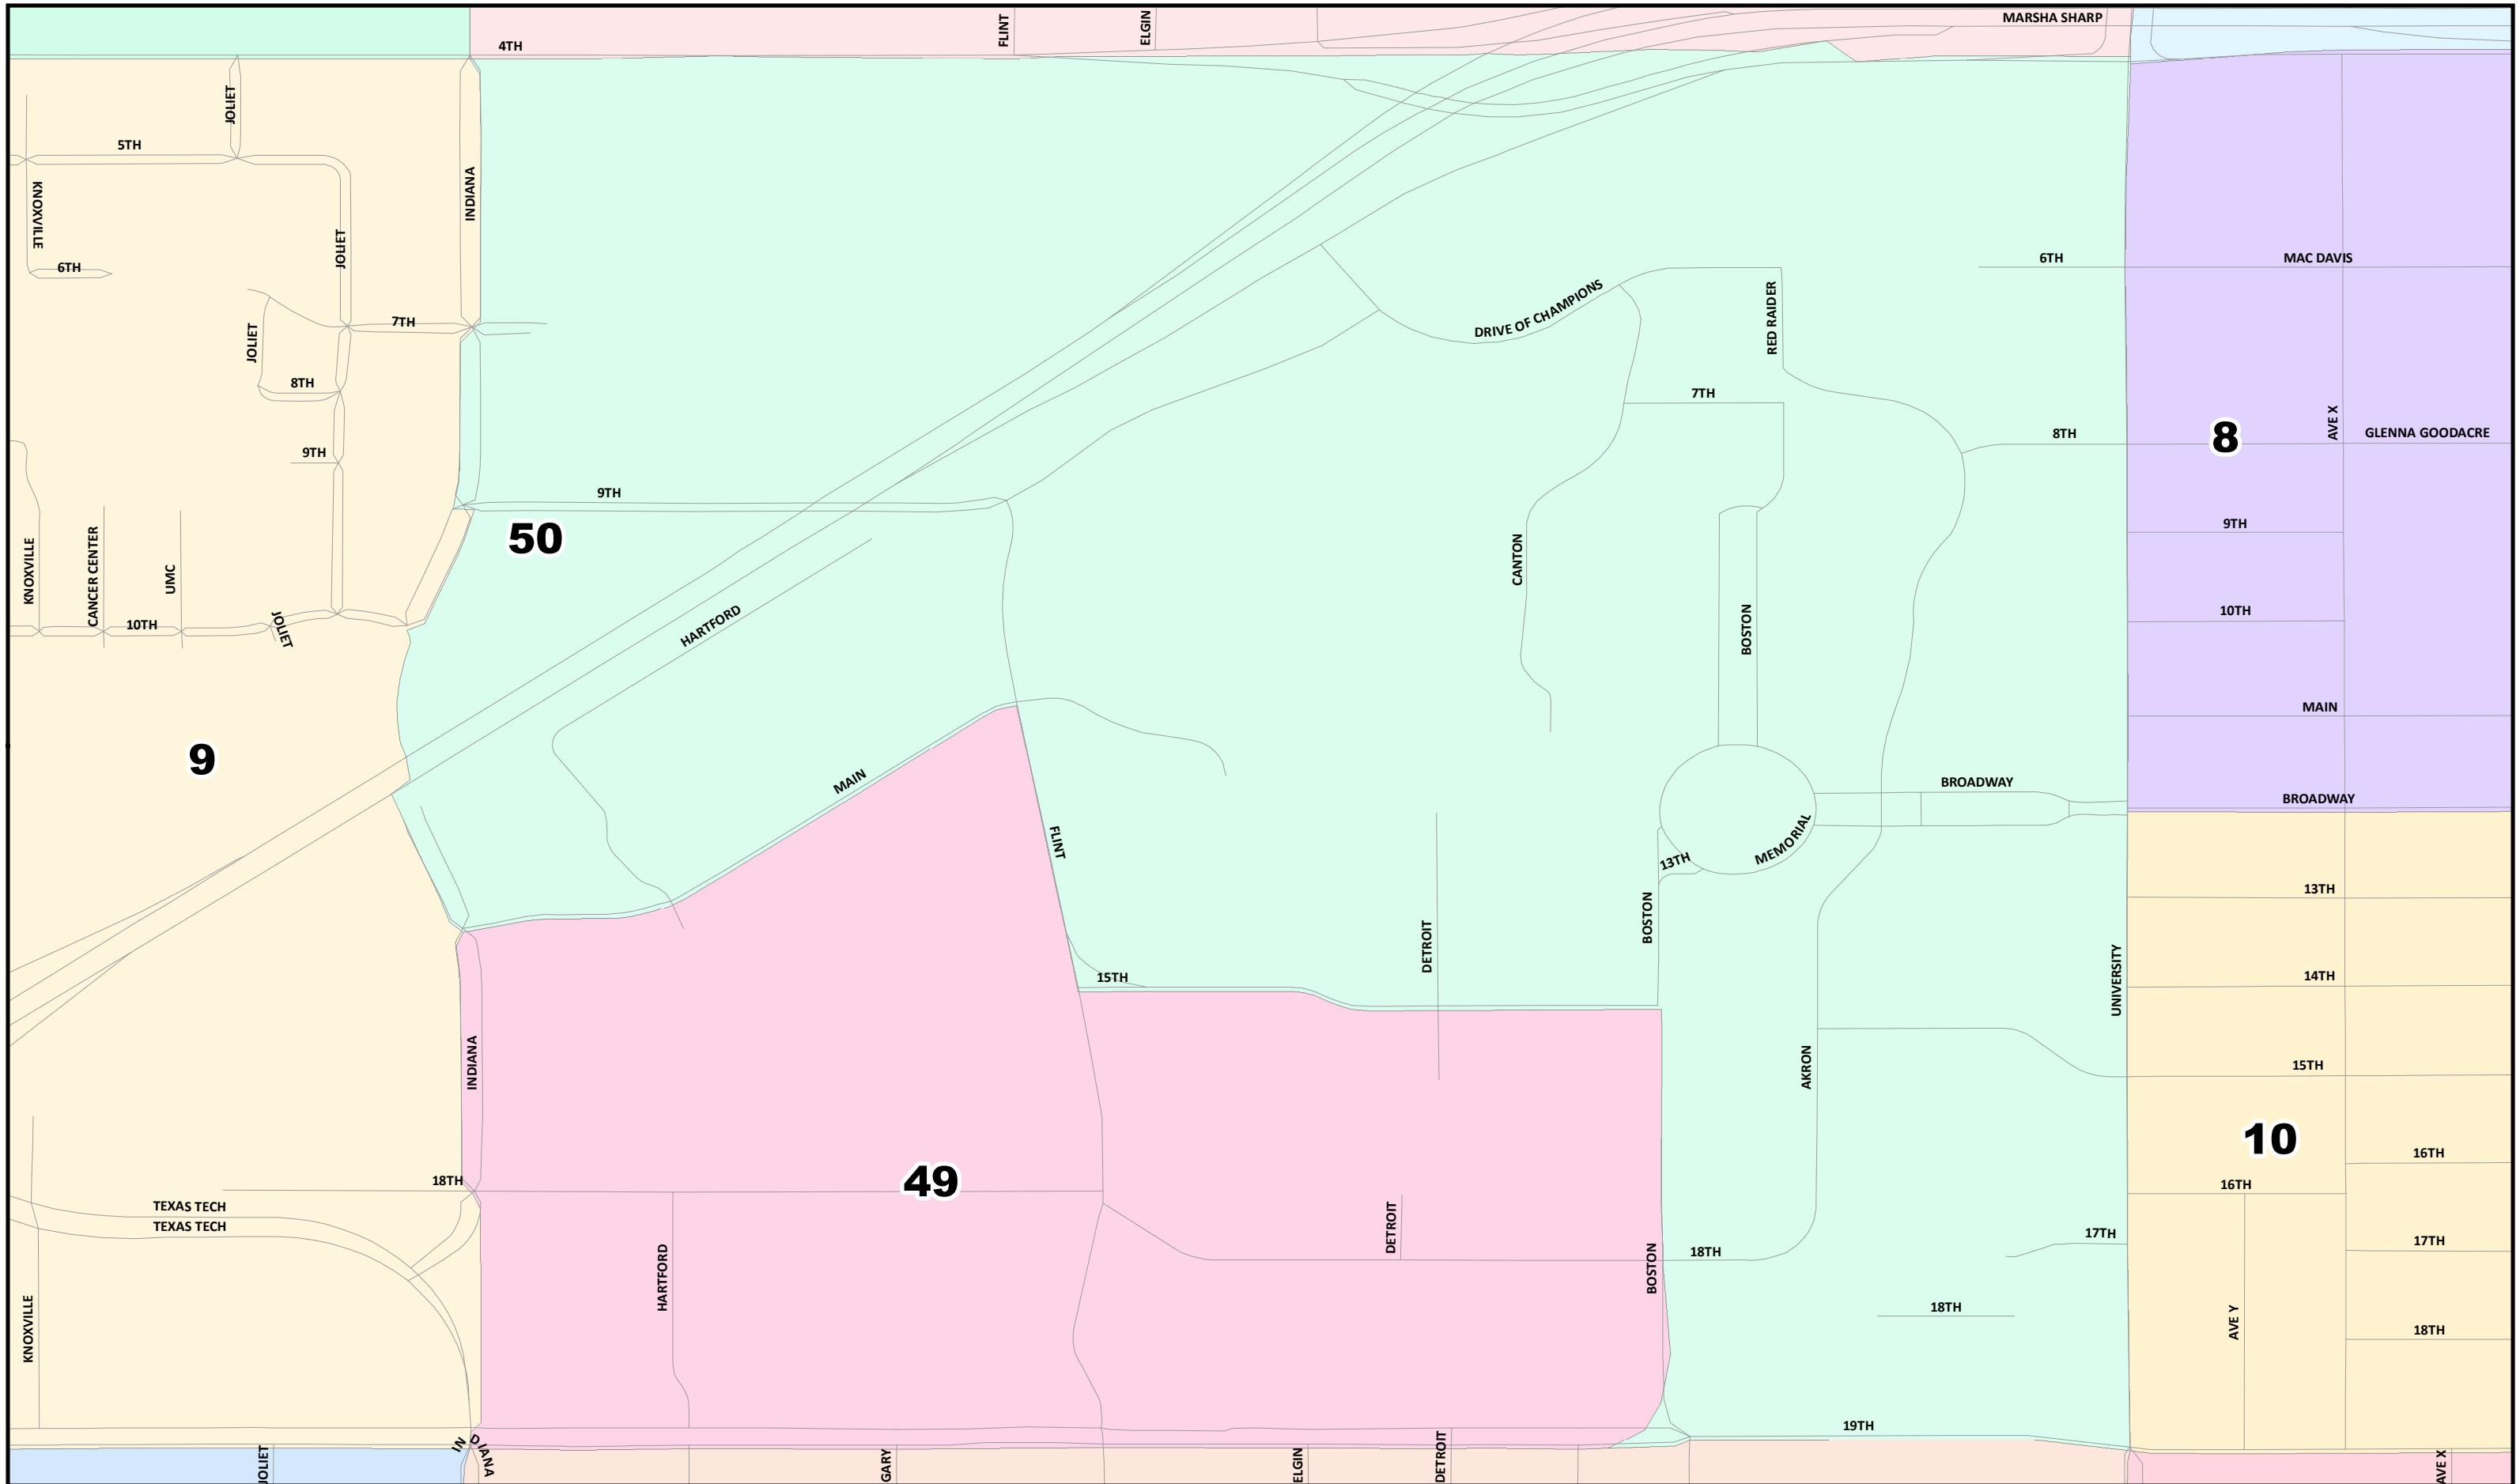

Lubbock County
2022 Election Precincts
Election Precinct: 50

© 2021 Bickerstaff Heath Delgado Acosta LLP
Data Source: Roads, Water and other features obtained from the 2020 Tiger/line files, U.S. Census Bureau