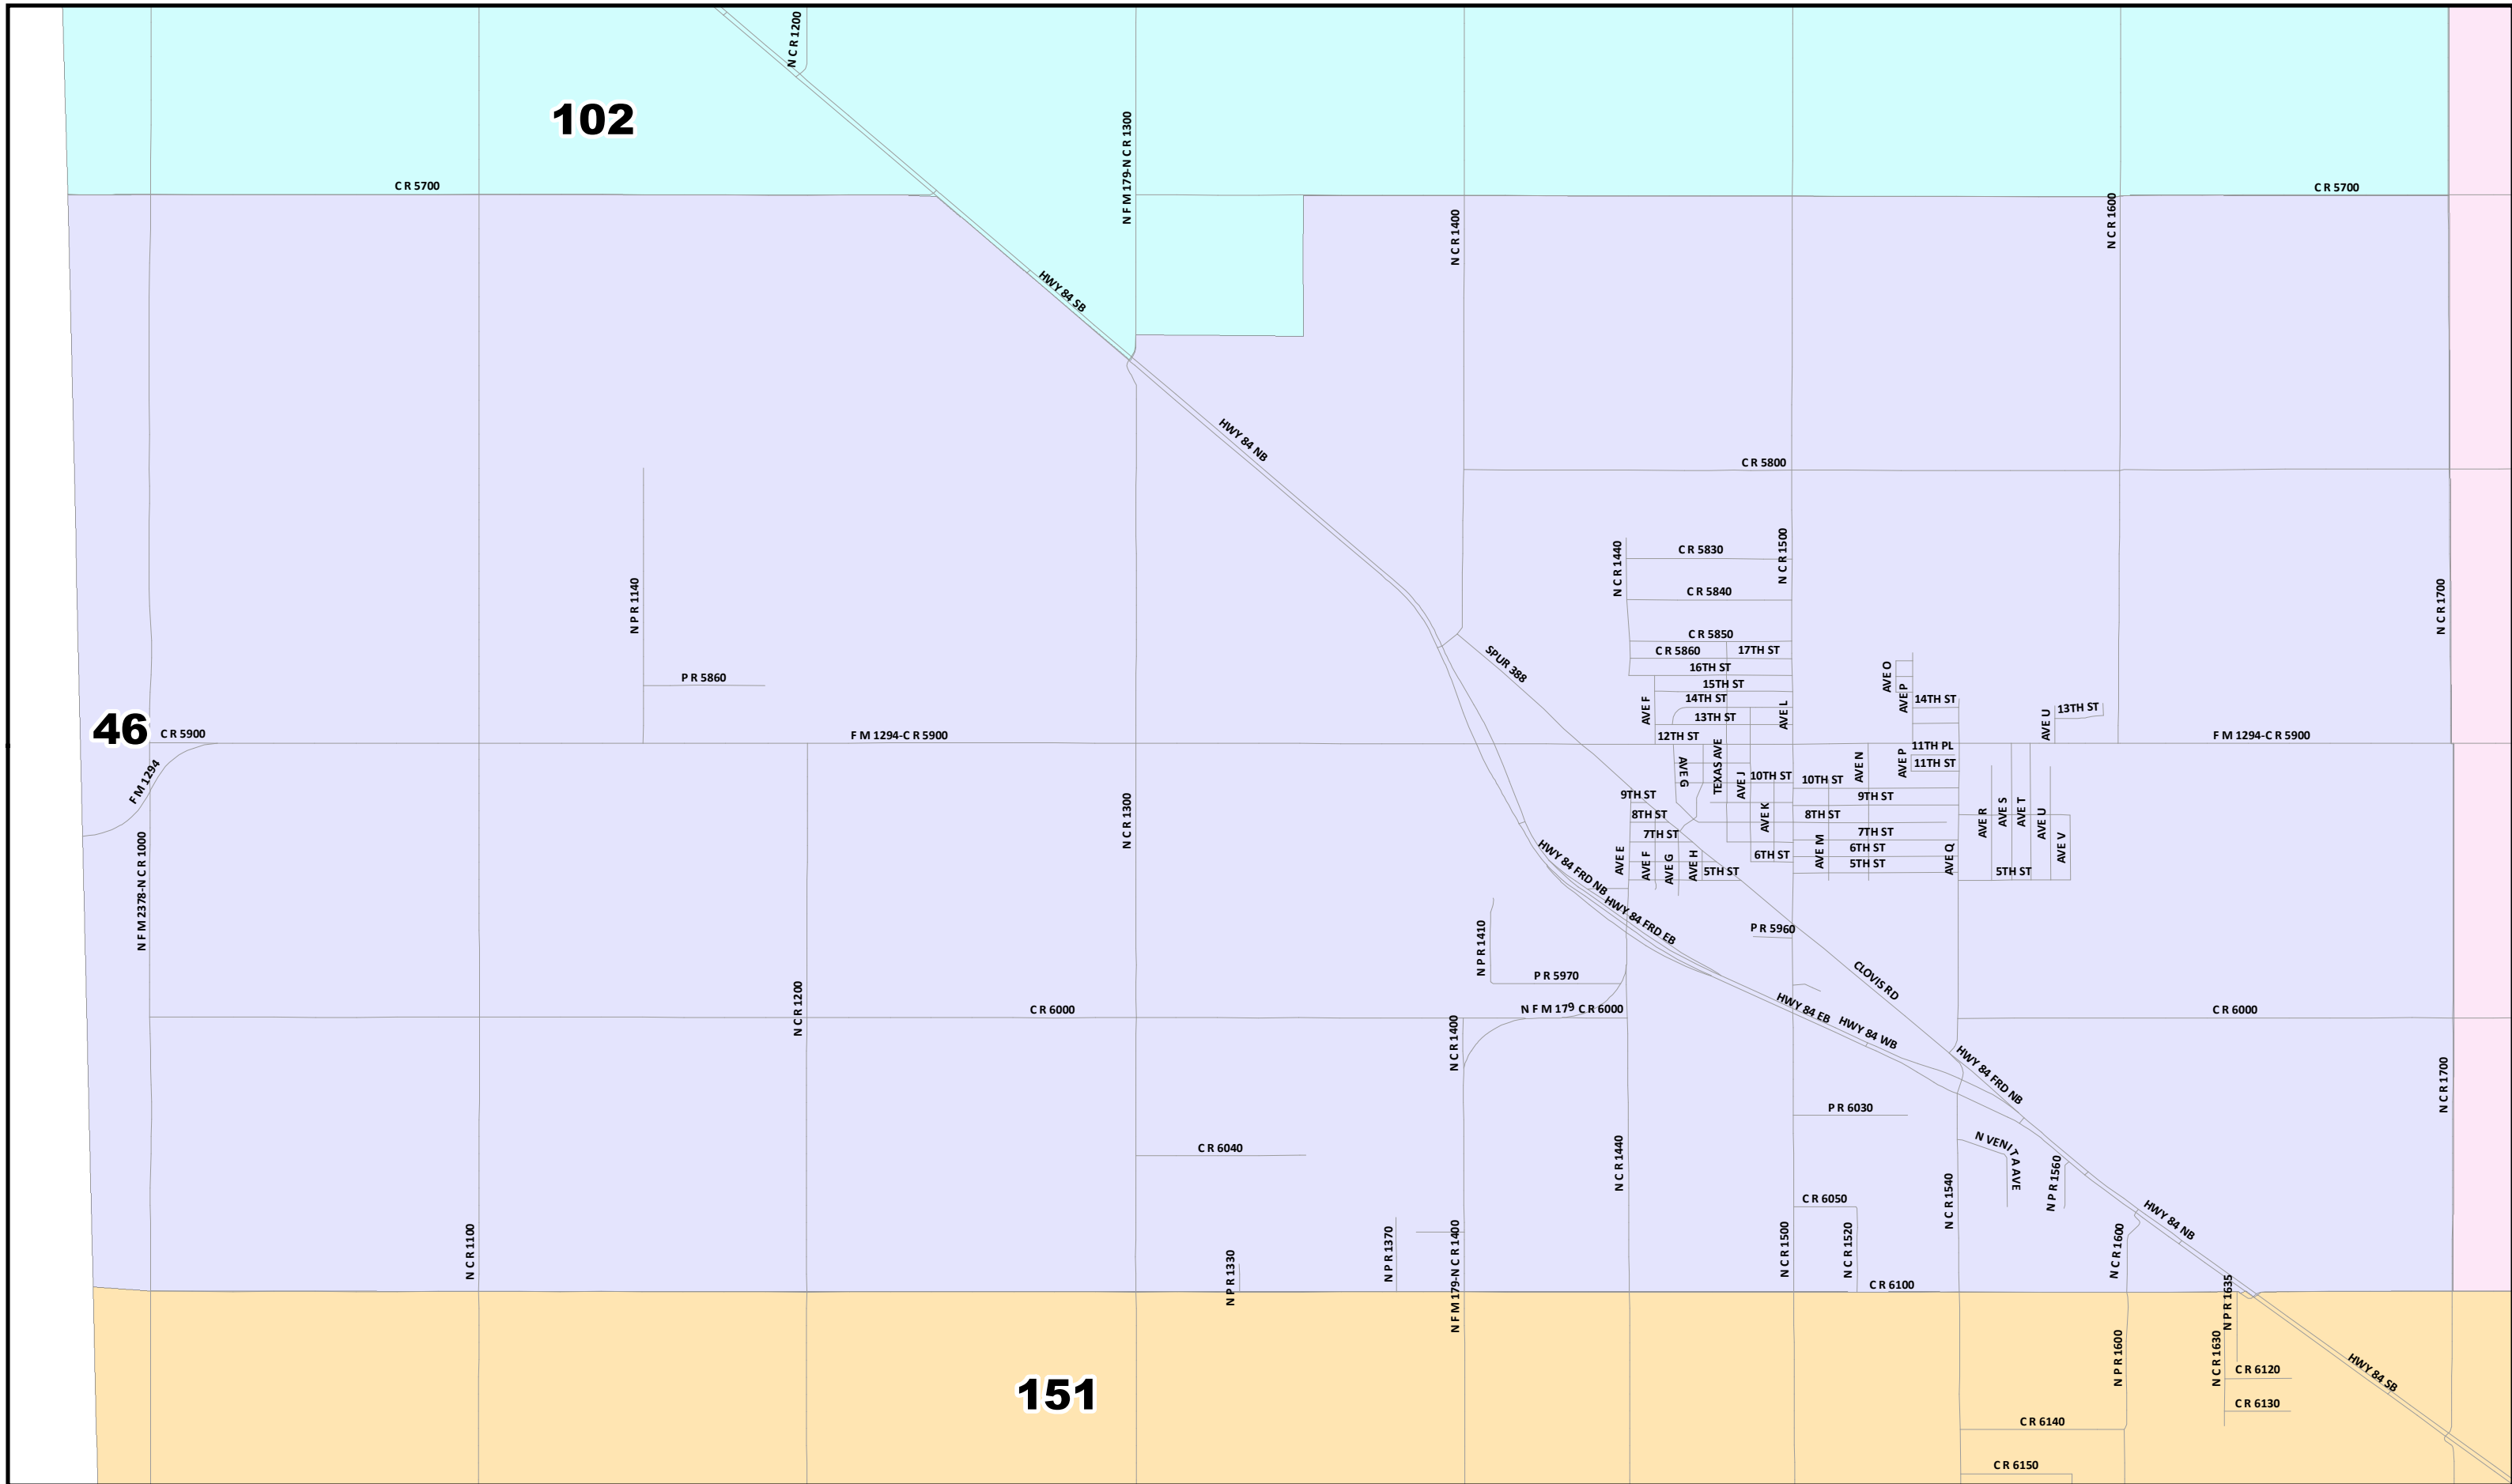

102

151

46

**Lubbock County
2022 Election Precincts
Election Precinct: 46**

© 2021 Bickerstaff Heath Delgado Acosta LLP
Data Source: Roads, Water and other features obtained from the 2020 Tiger/line files, U.S. Census Bureau