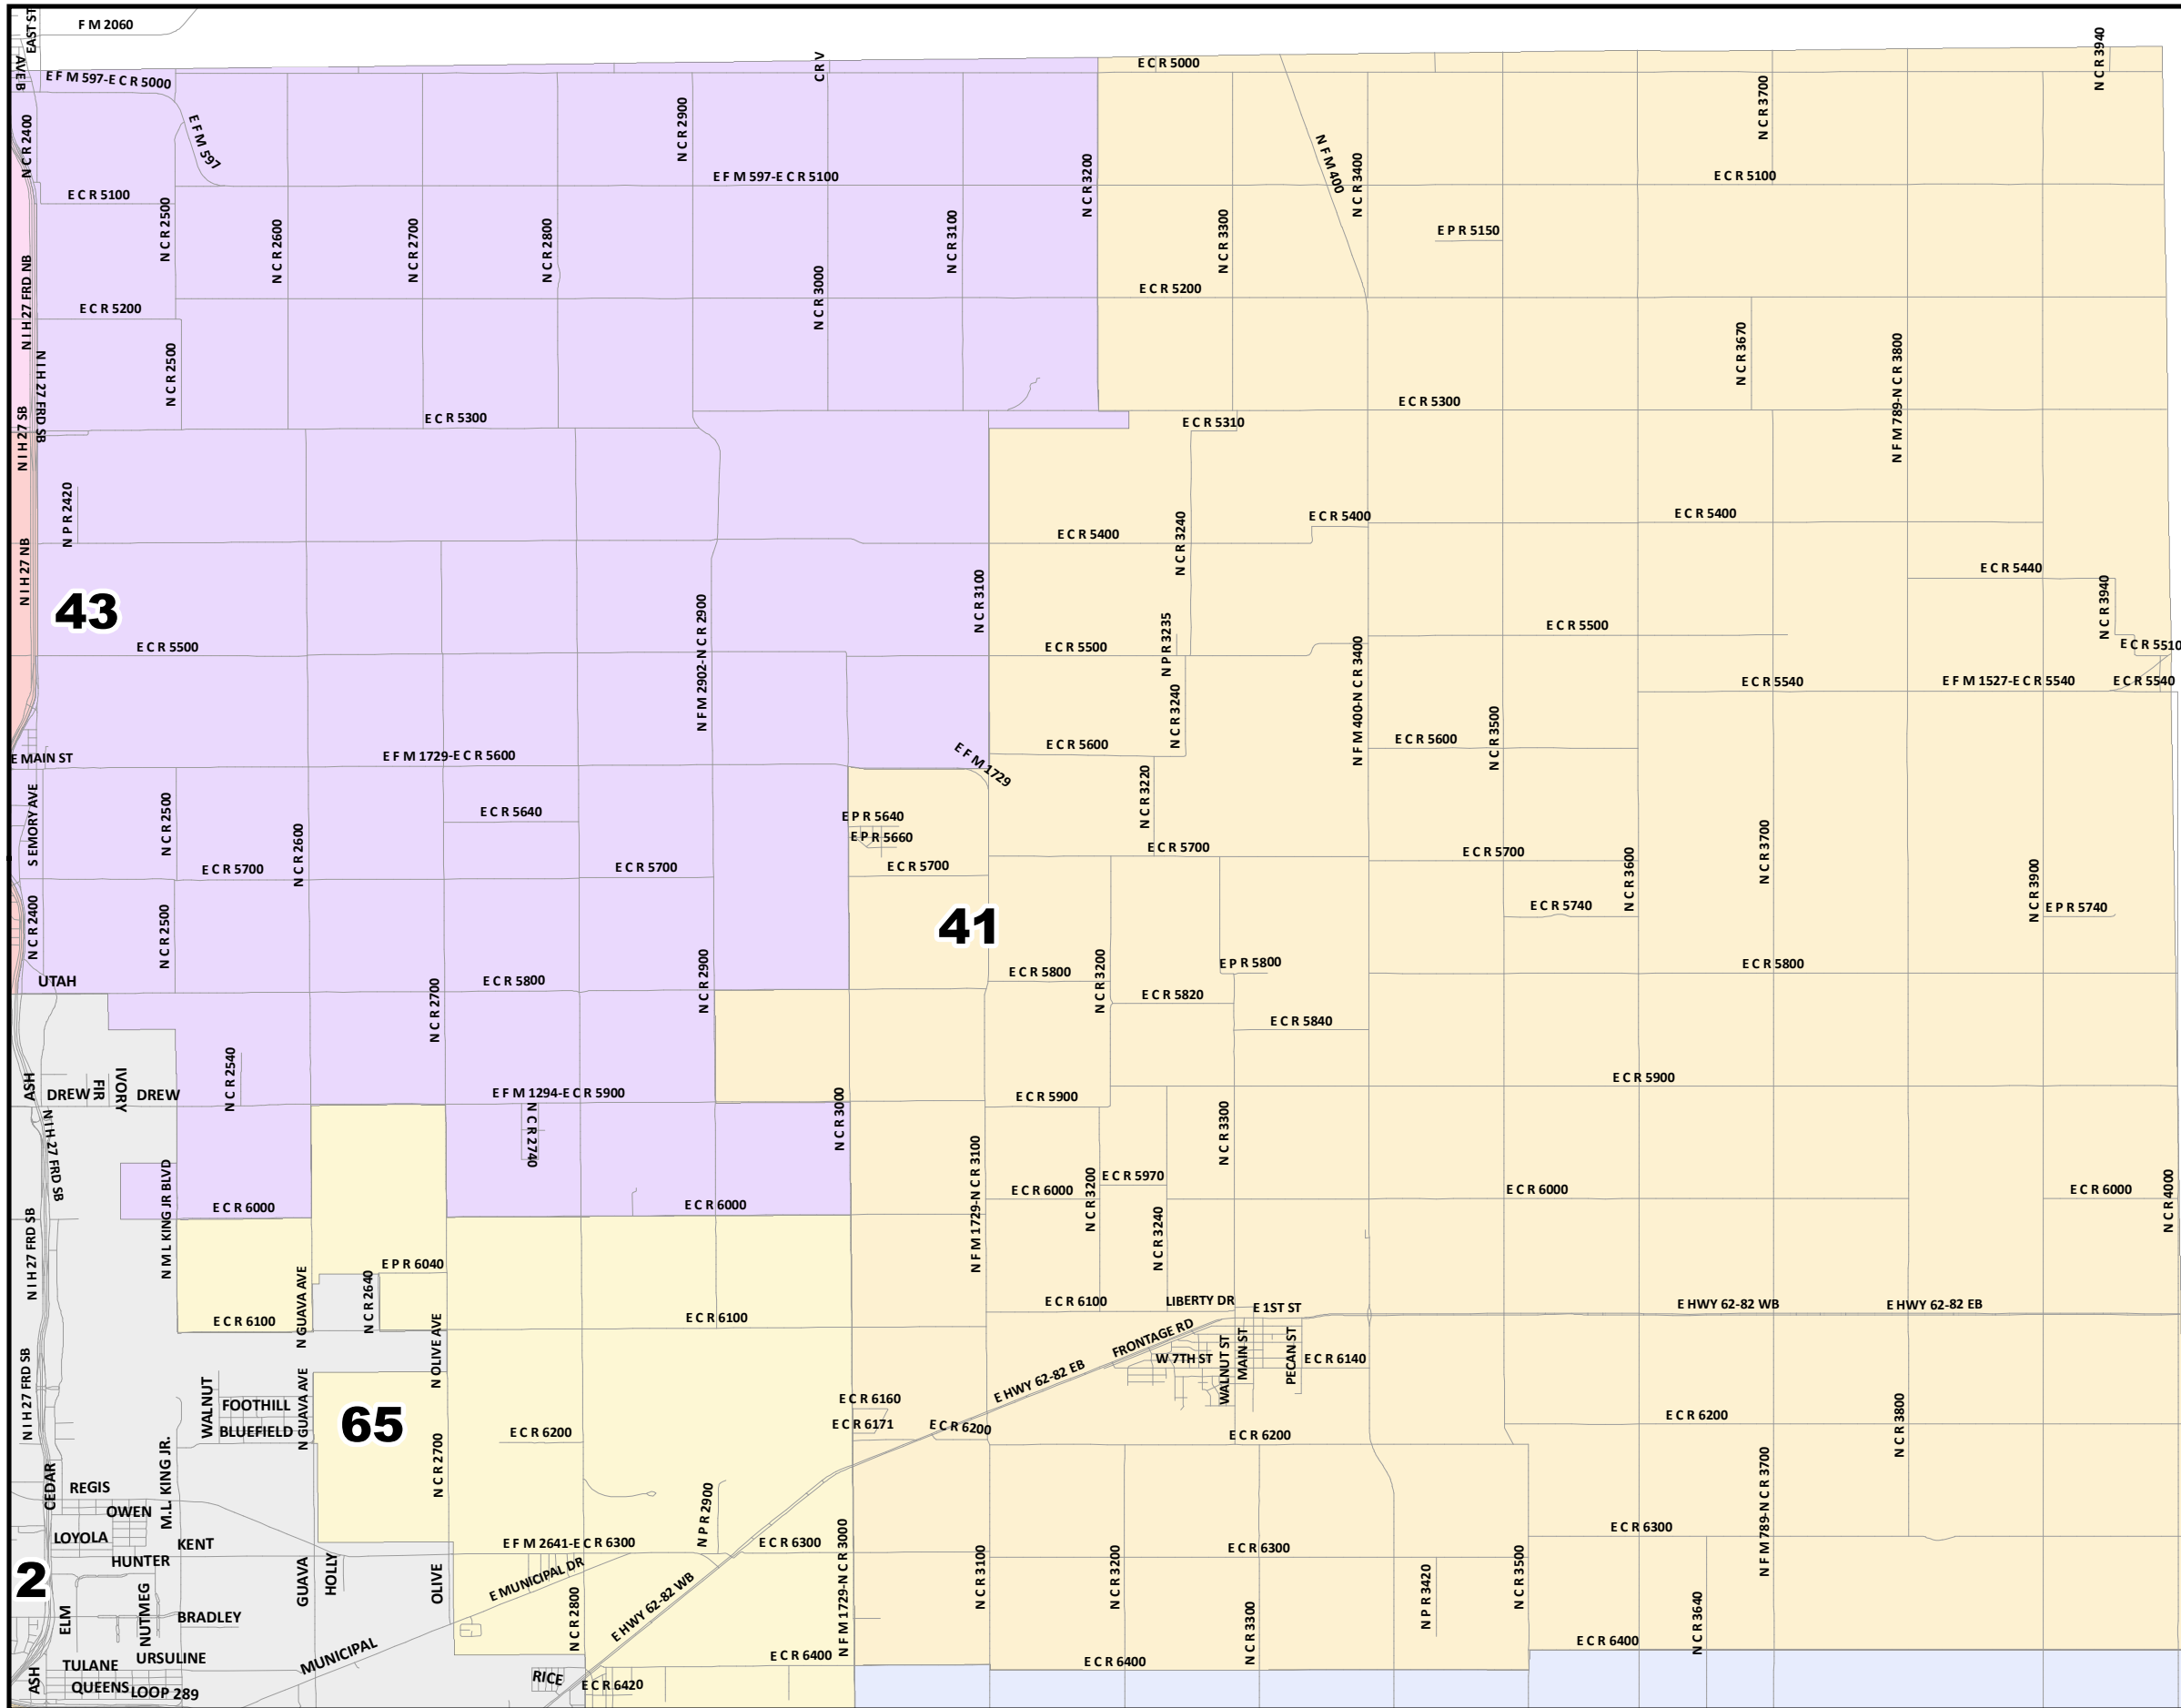

43

41

65

Lubbock County 2022 Election Precincts *Election Precinct: 41*

© 2021 Bickerstaff Heath Delgado Acosta LLP
Data Source: Roads, Water and other features obtained from the 2020 Tiger/line files, U.S. Census Bureau