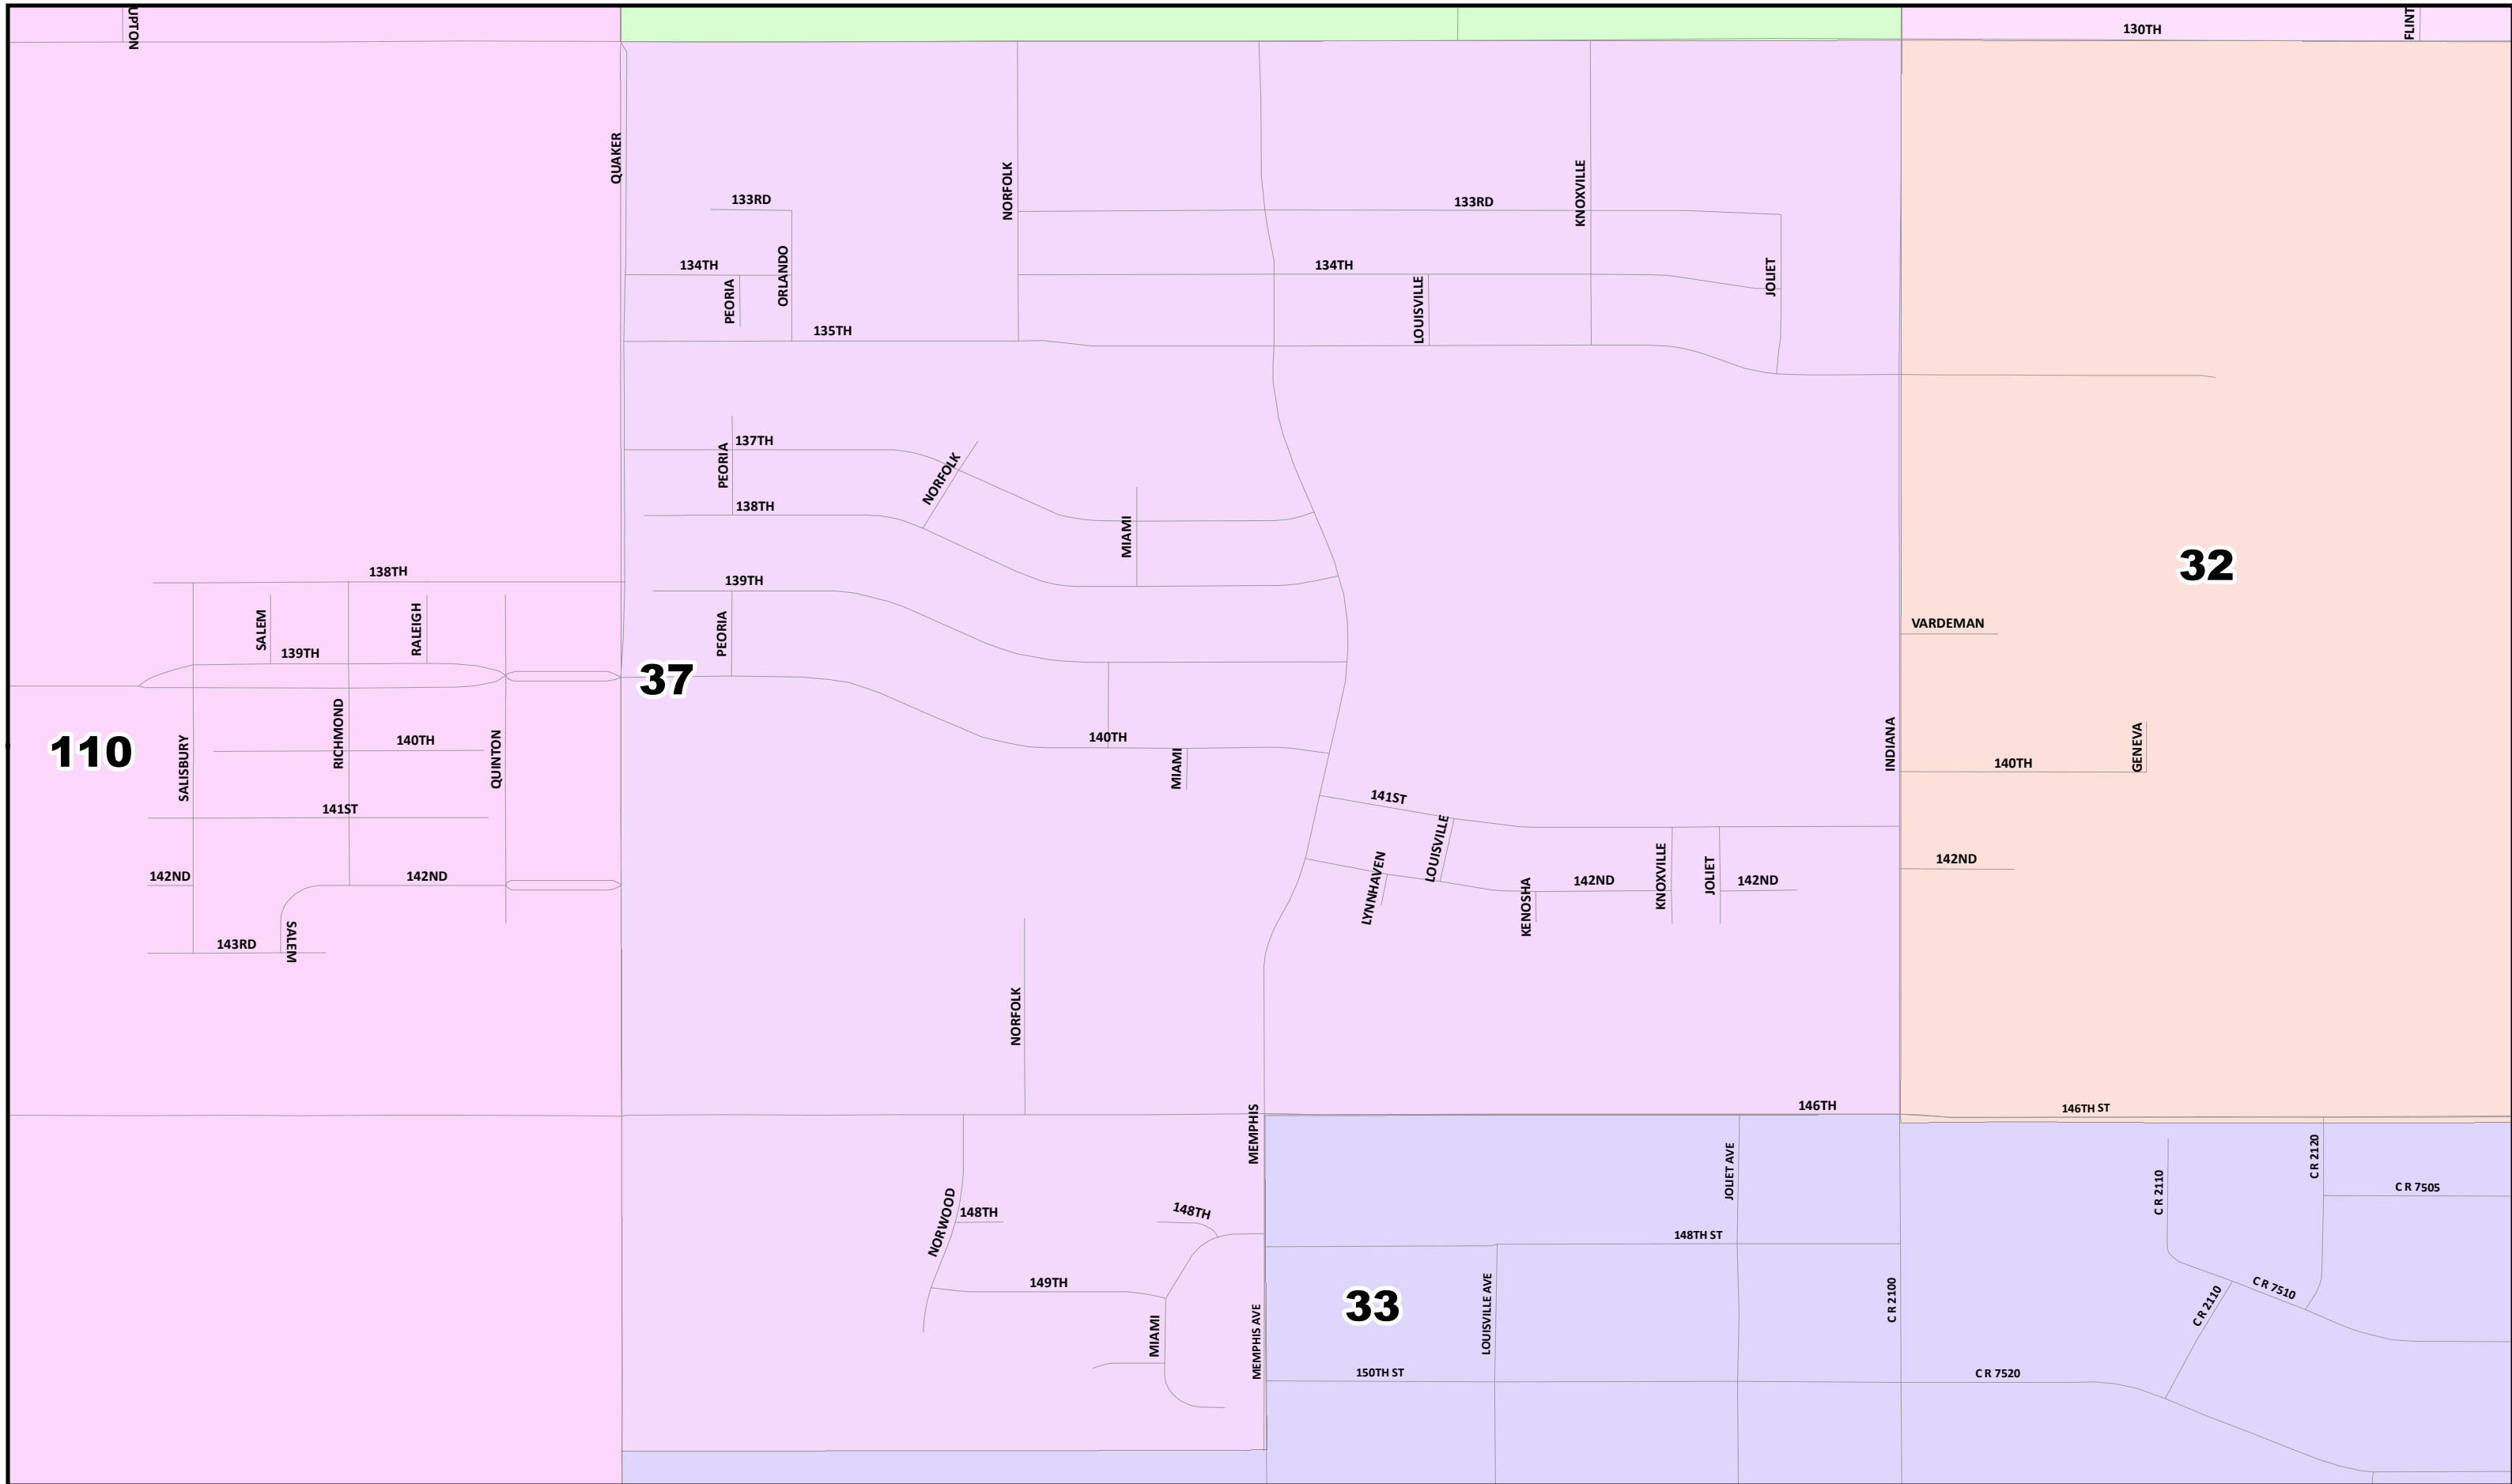

Lubbock County
2022 Election Precincts
Election Precinct: 37

© 2021 Bickerstaff Heath Delgado Acosta LLP
Data Source: Roads, Water and other features obtained from the 2020 Tiger/line files, U.S. Census Bureau