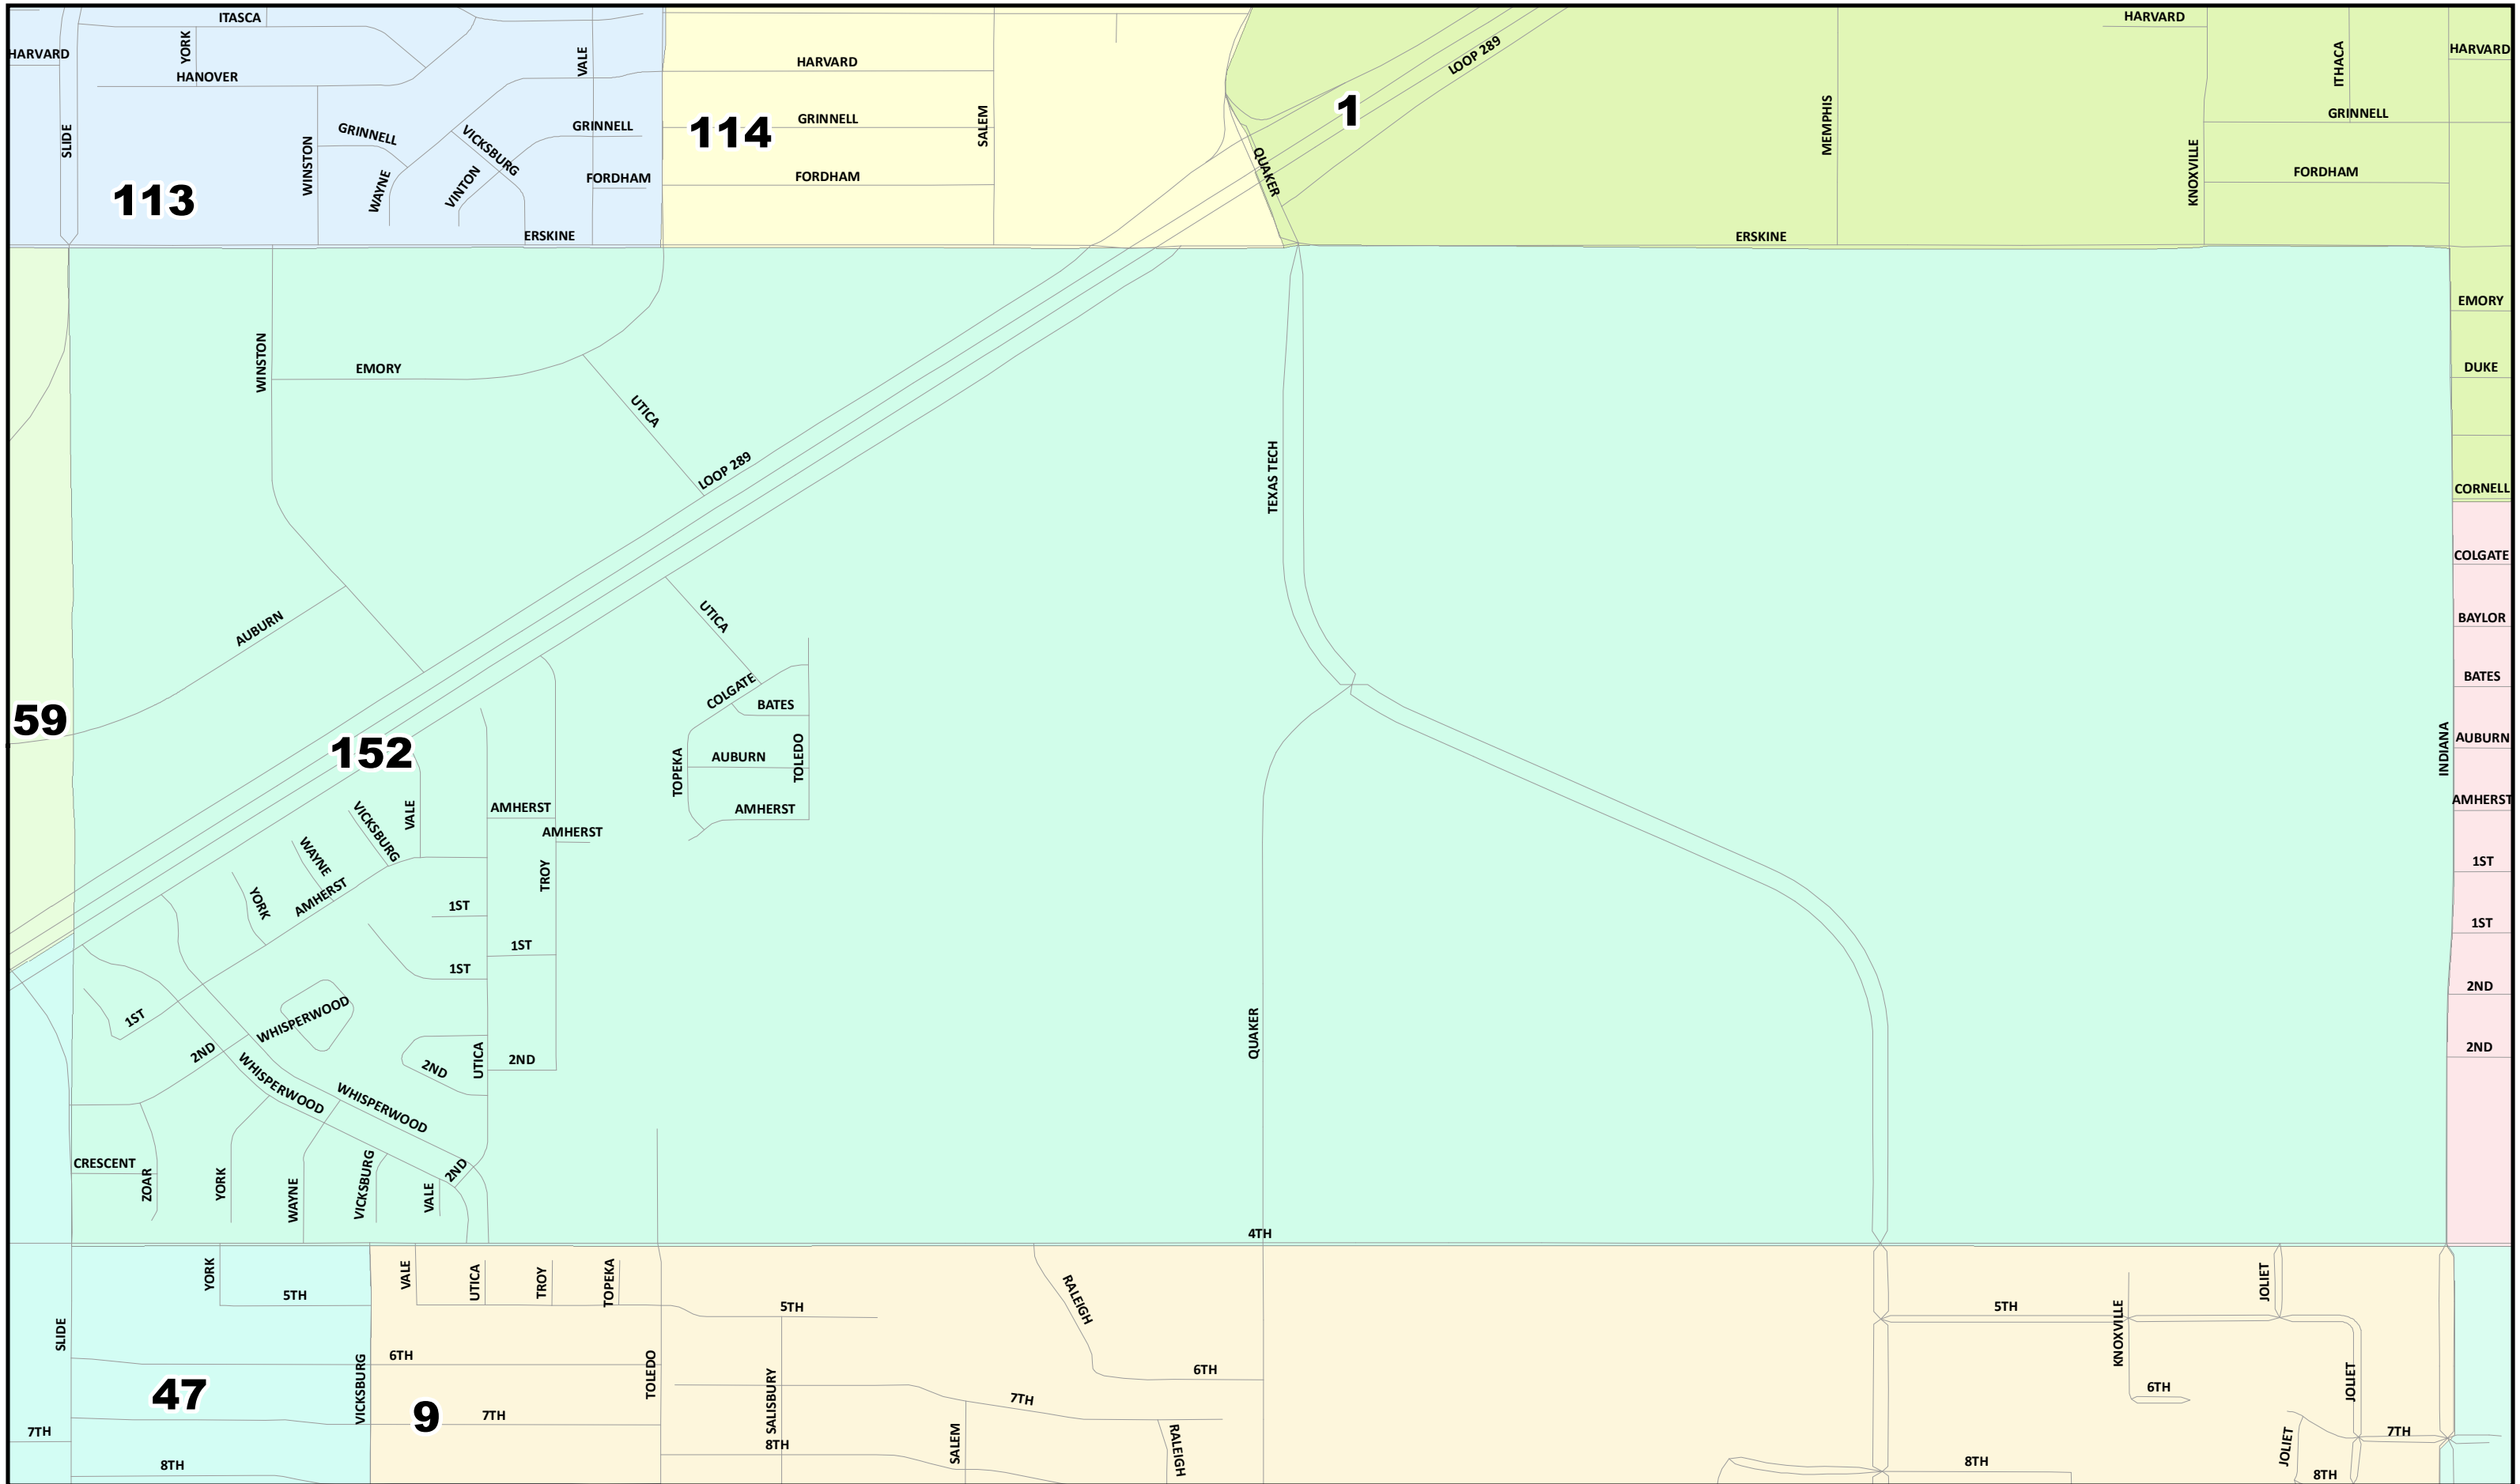

Lubbock County
2022 Election Precincts
Election Precinct: 152

© 2021 Bickerstaff Heath Delgado Acosta LLP
Data Source: Roads, Water and other features obtained from the 2020 Tiger/line files, U.S. Census Bureau