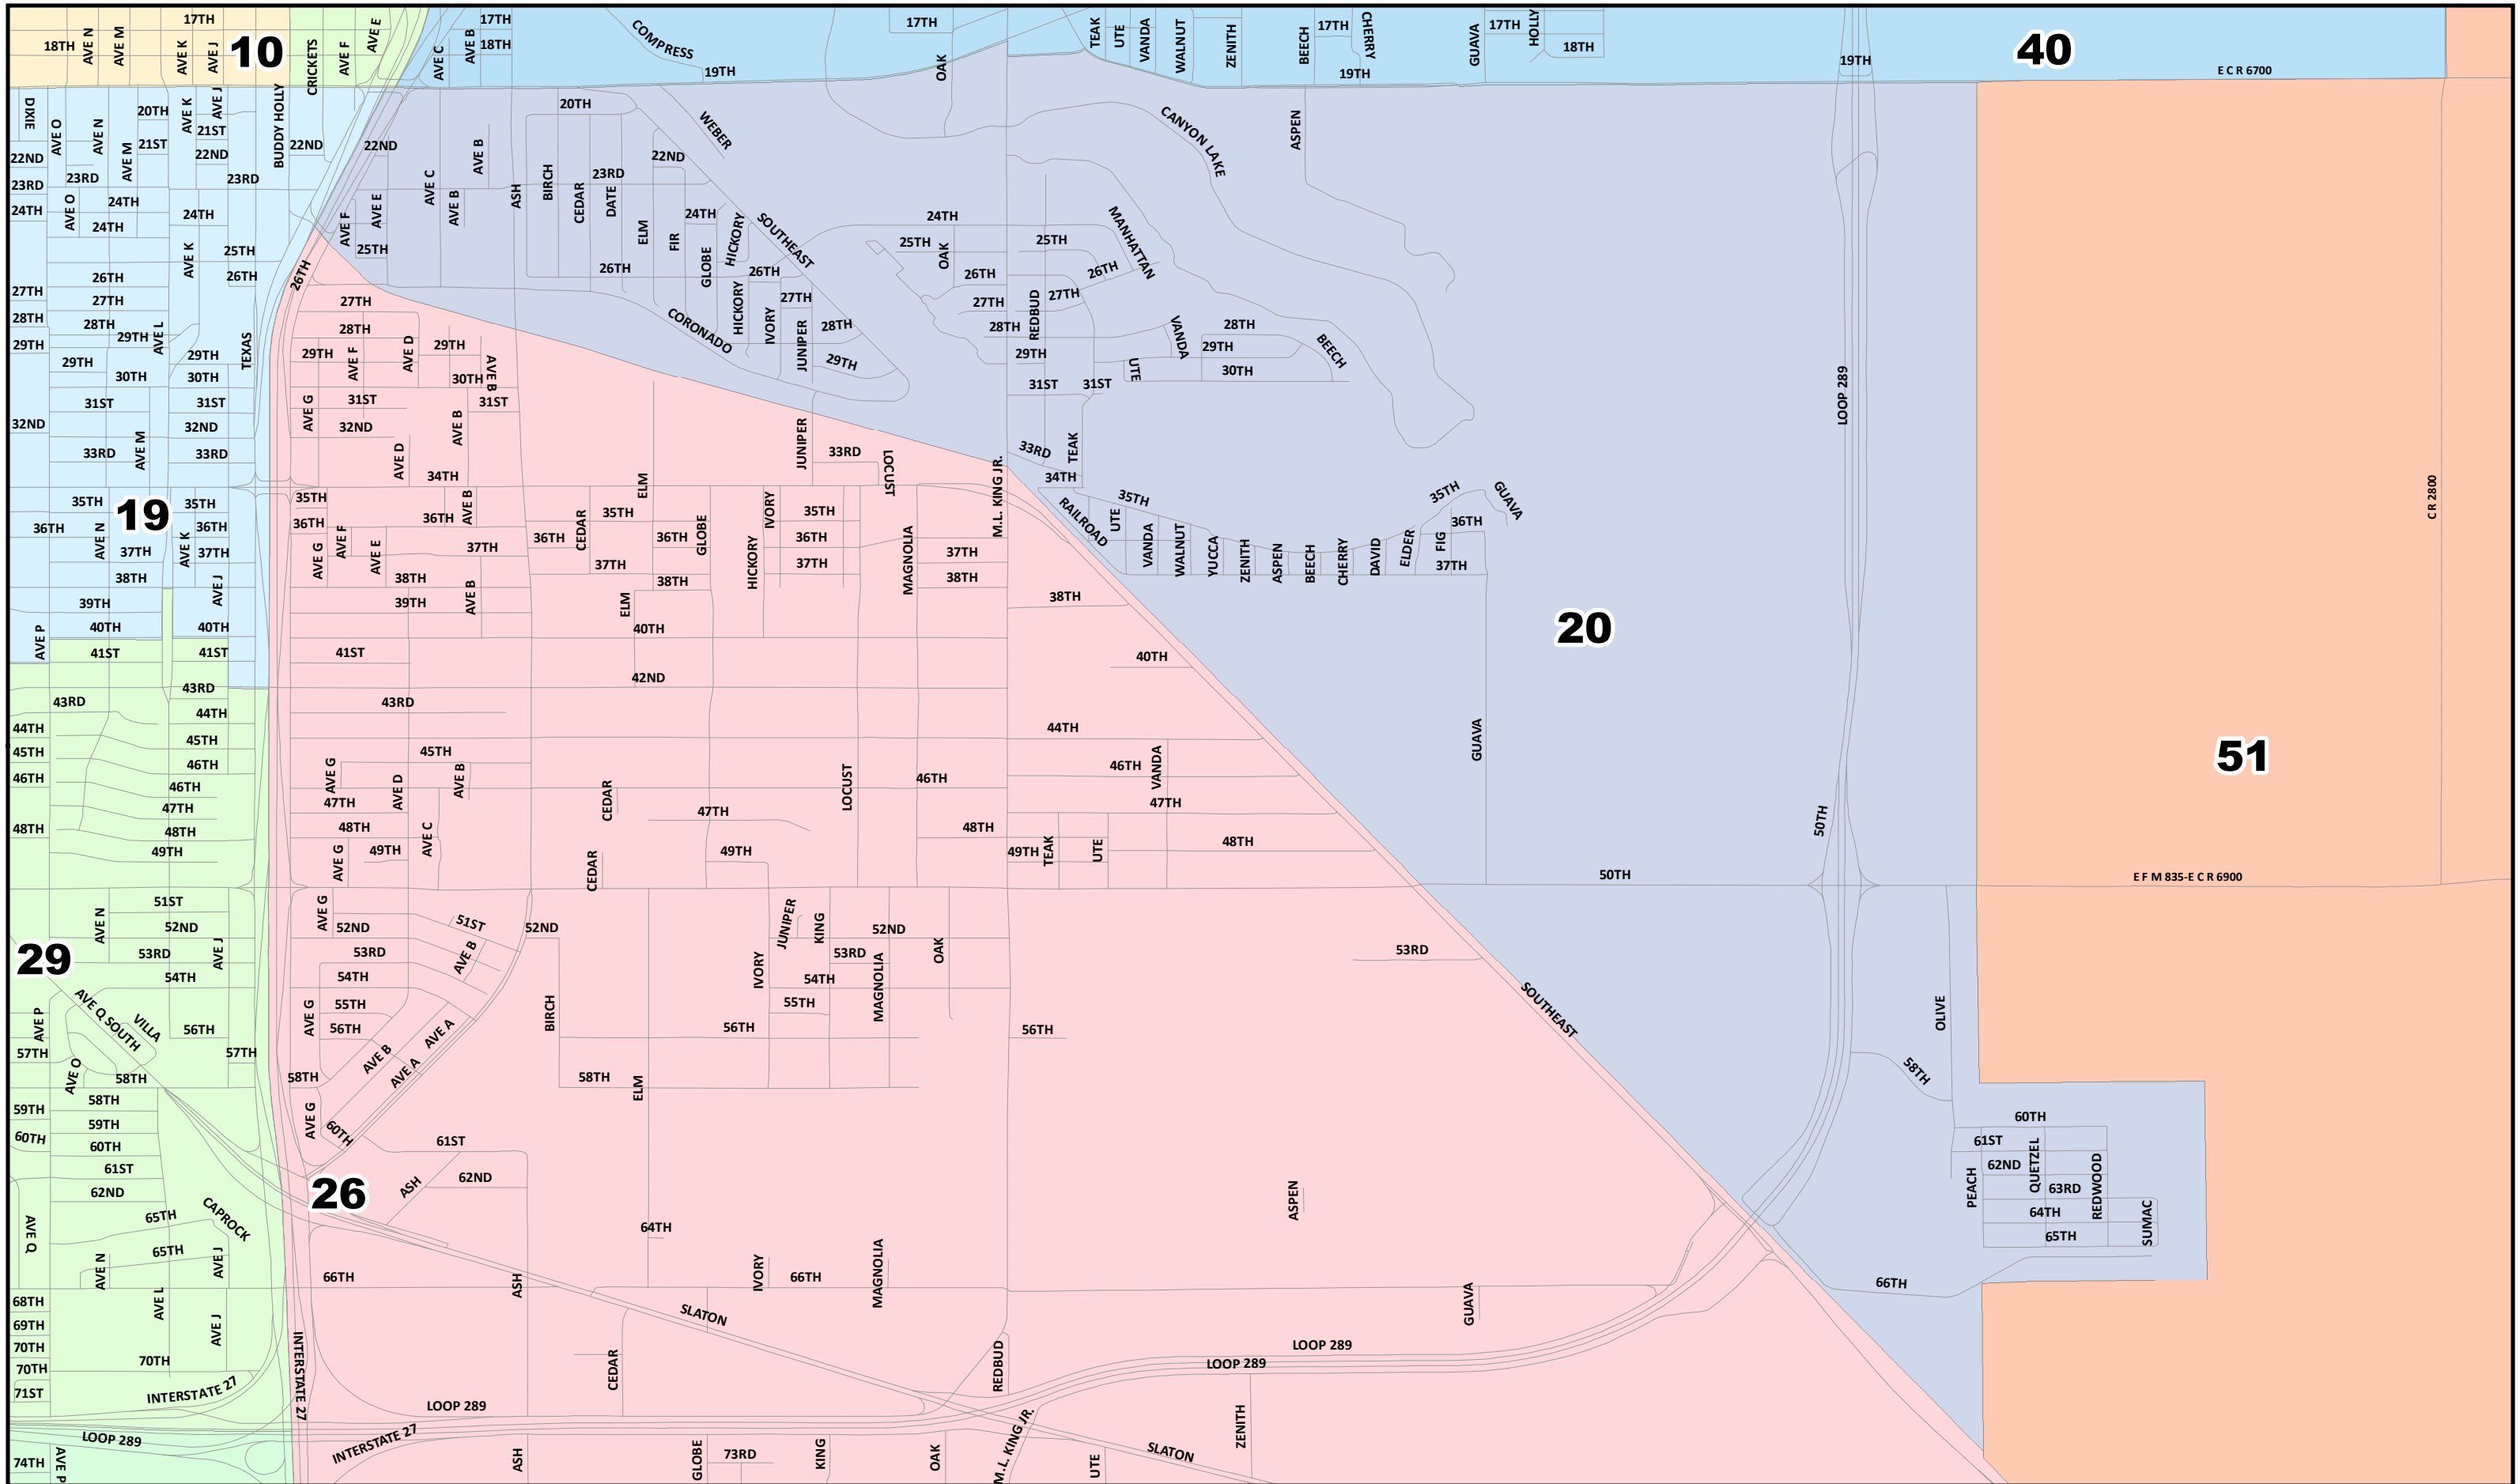

Lubbock County
2022 Election Precincts
Election Precinct: 20

© 2021 Bickerstaff Heath Delgado Acosta LLP
Data Source: Roads, Water and other features obtained from the 2020 Tiger/line files, U.S. Census Bureau