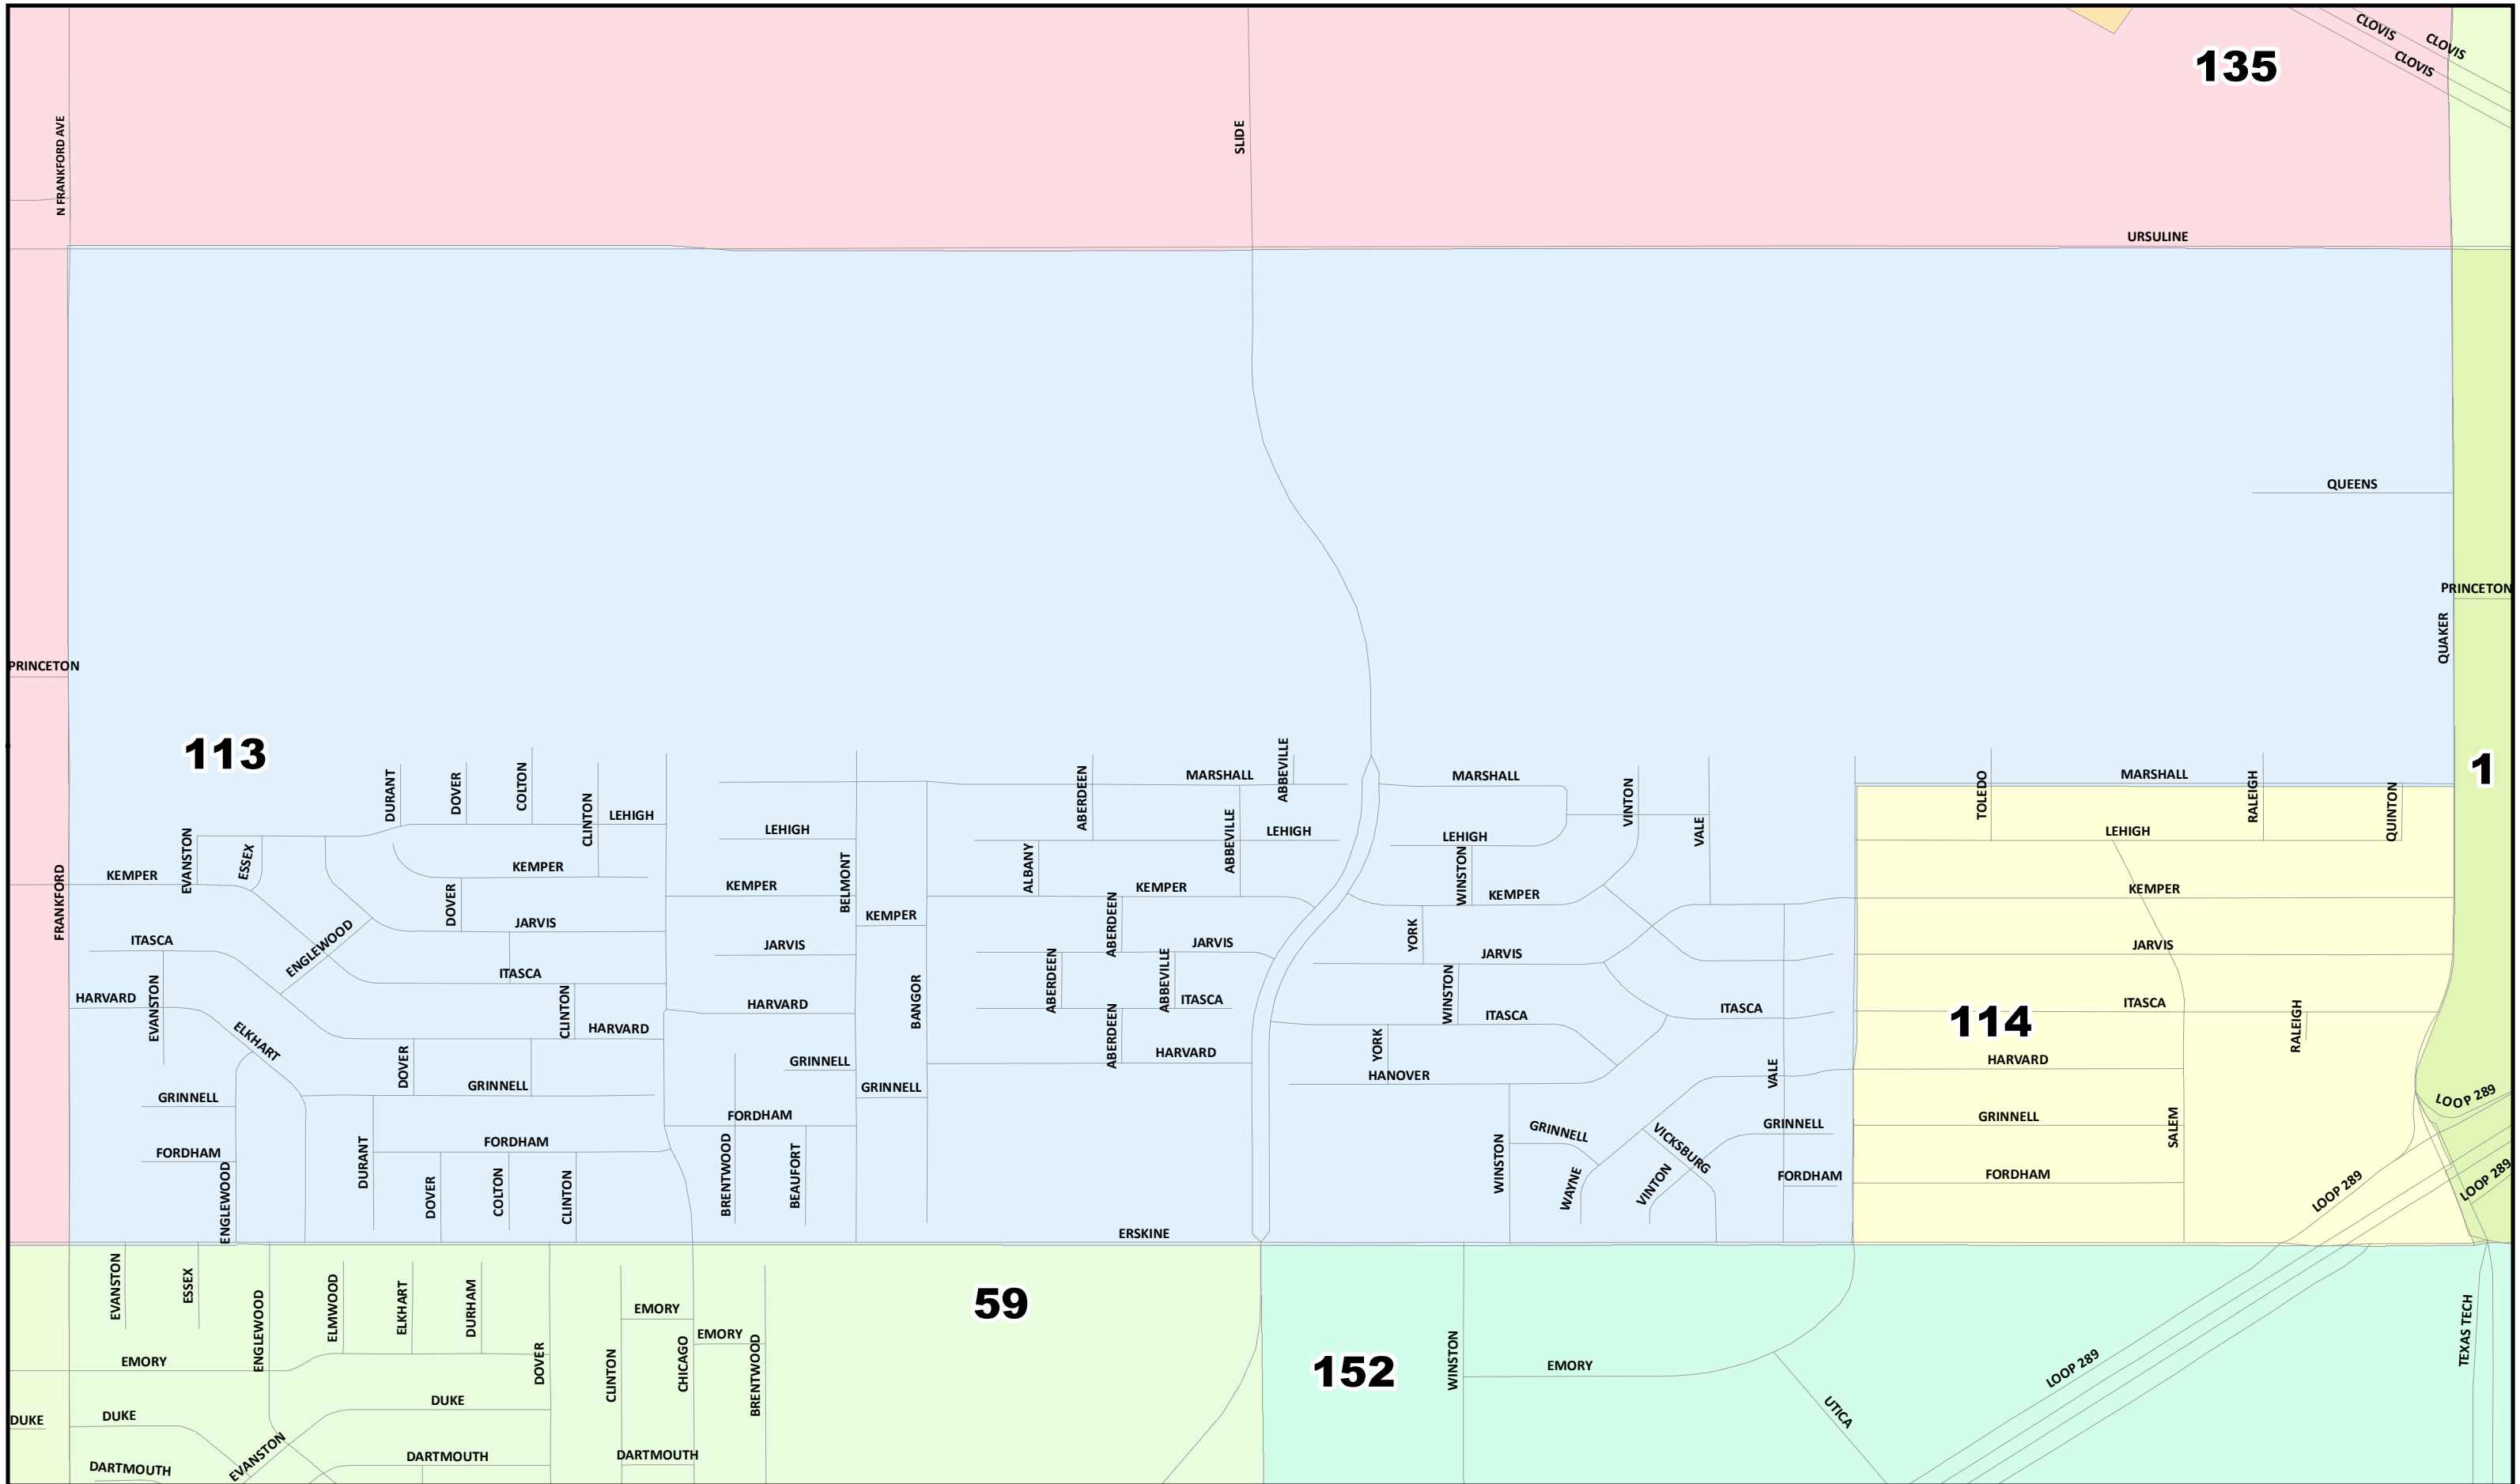

0 0.1 0.2 0.4 Miles
Created: 12/17/2021
Background Image: ESRI World Street Map

Lubbock County
2022 Election Precincts
Election Precinct: 113

© 2021 Bickerstaff Heath Delgado Acosta LLP
Data Source: Roads, Water and other features obtained from the 2020 Tiger/line files, U.S. Census Bureau