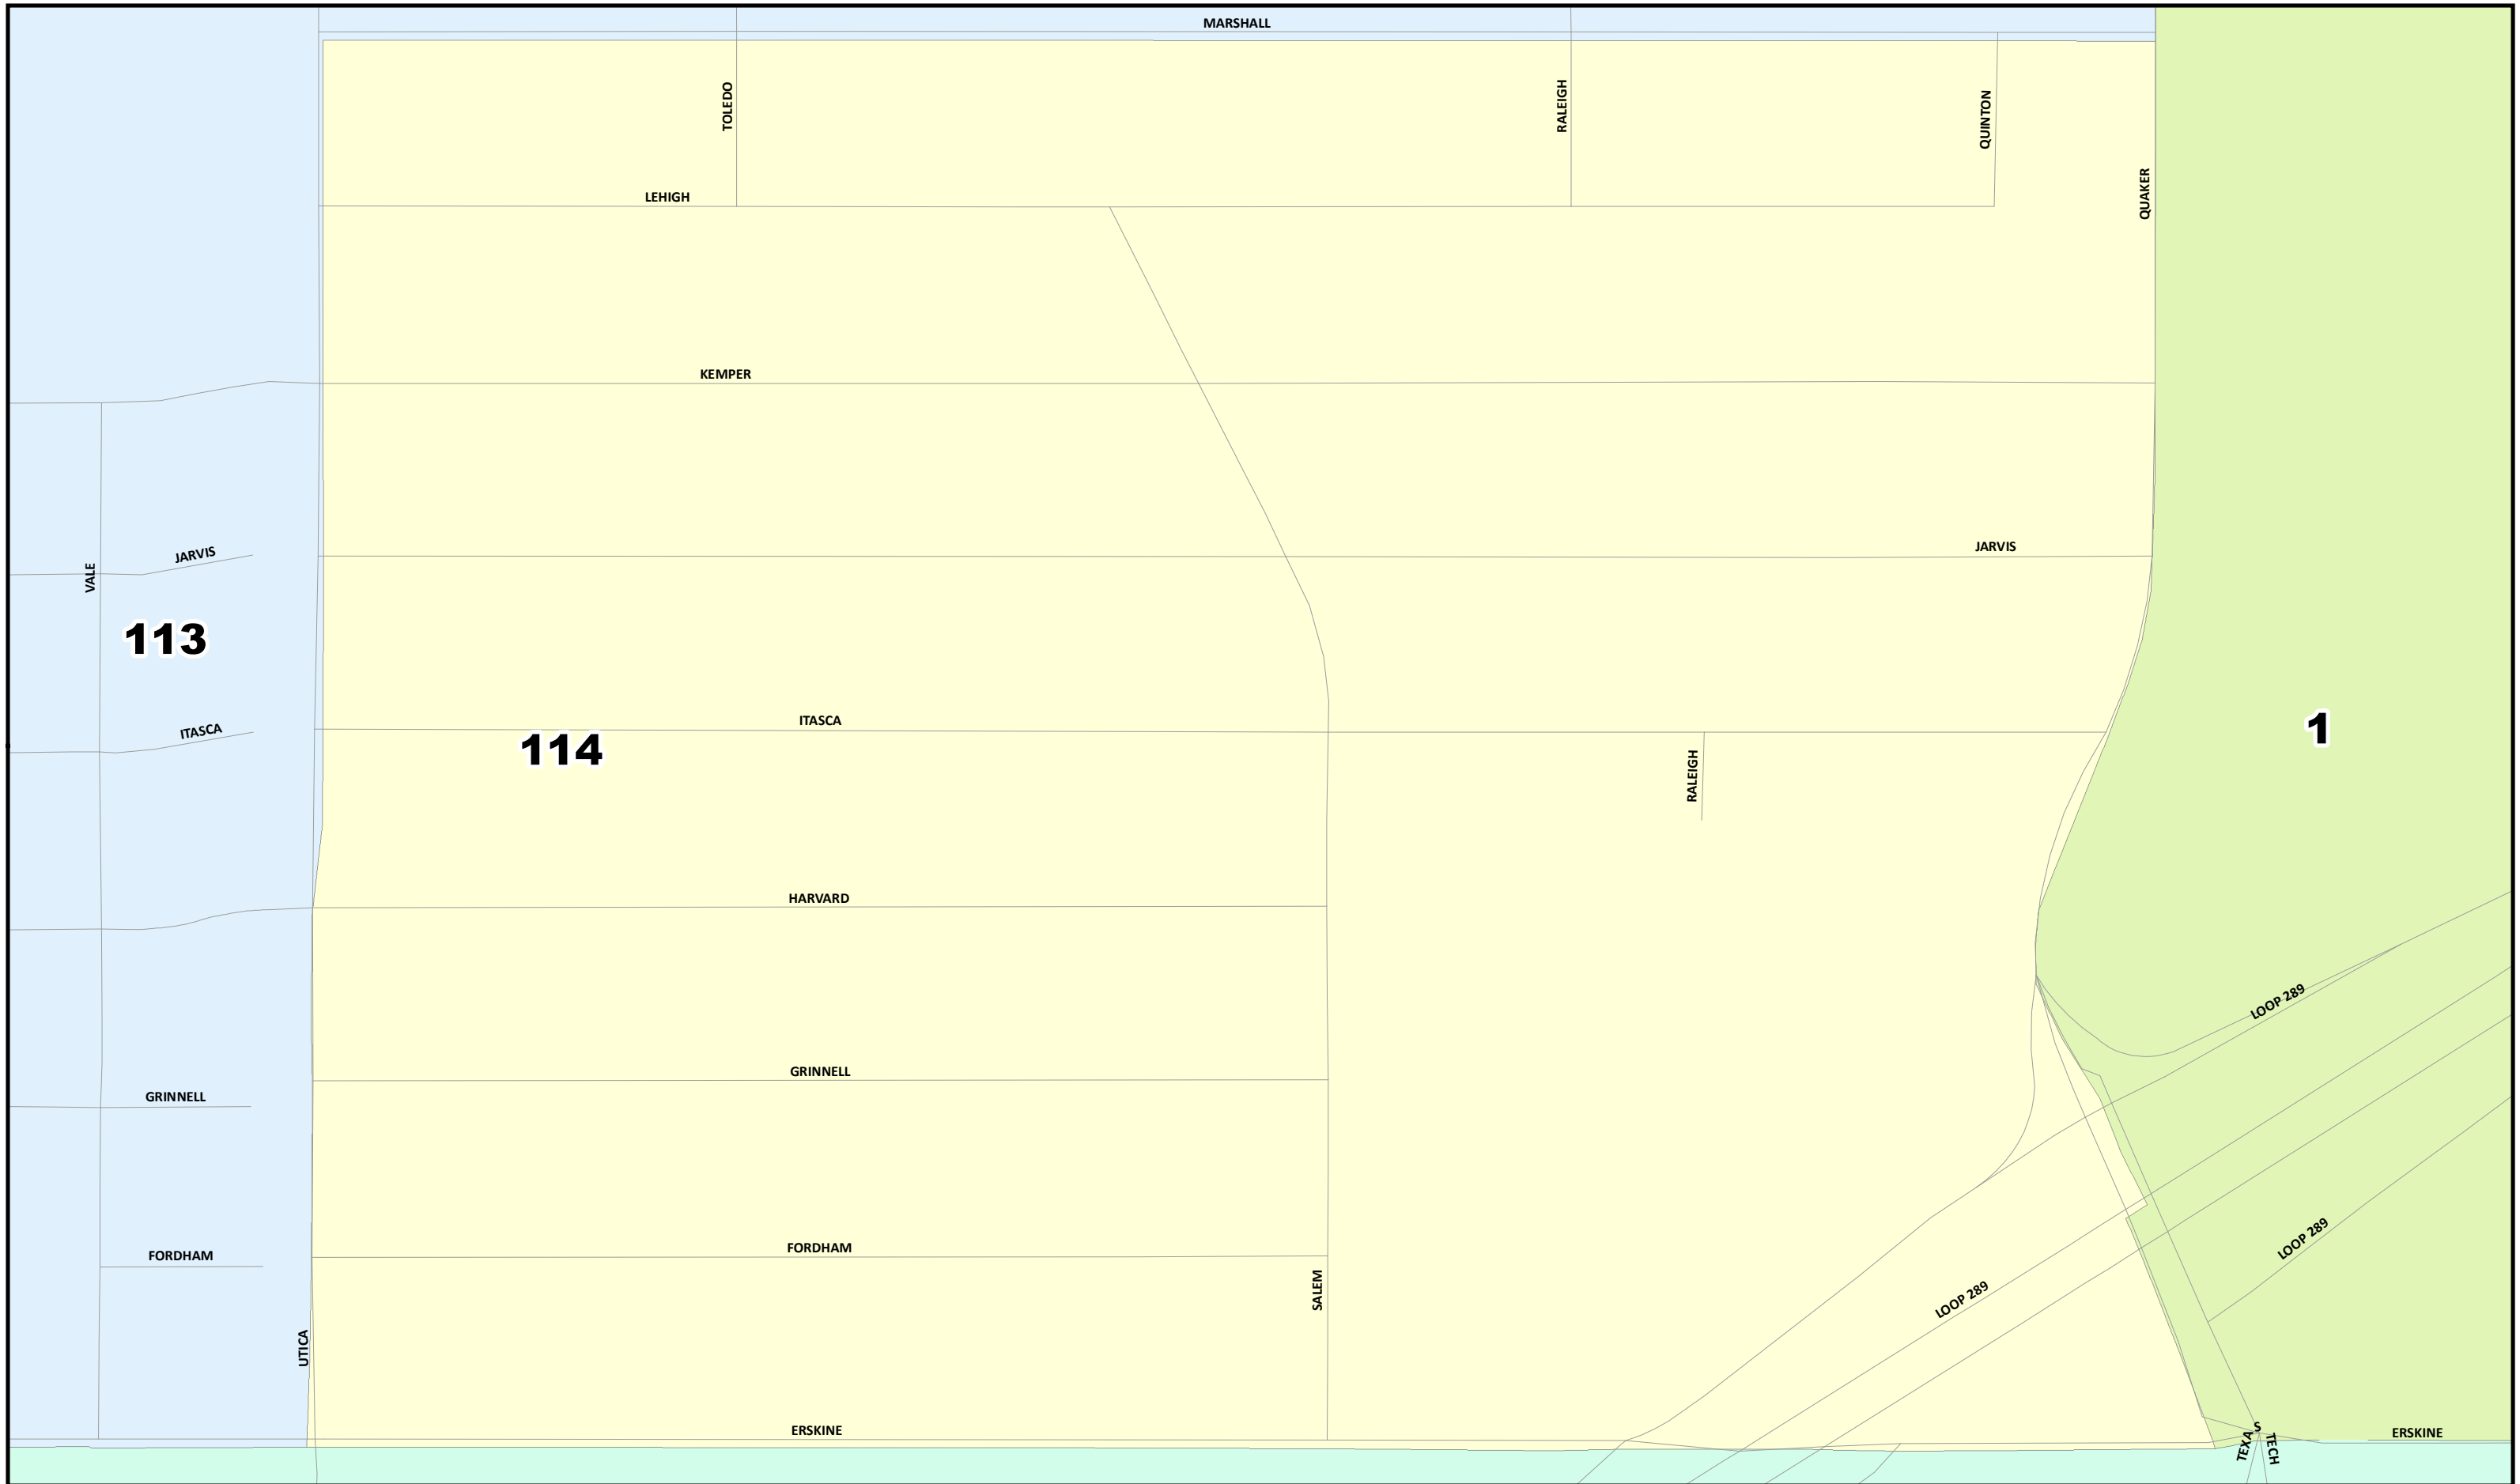

Lubbock County
2022 Election Precincts
Election Precinct: 114