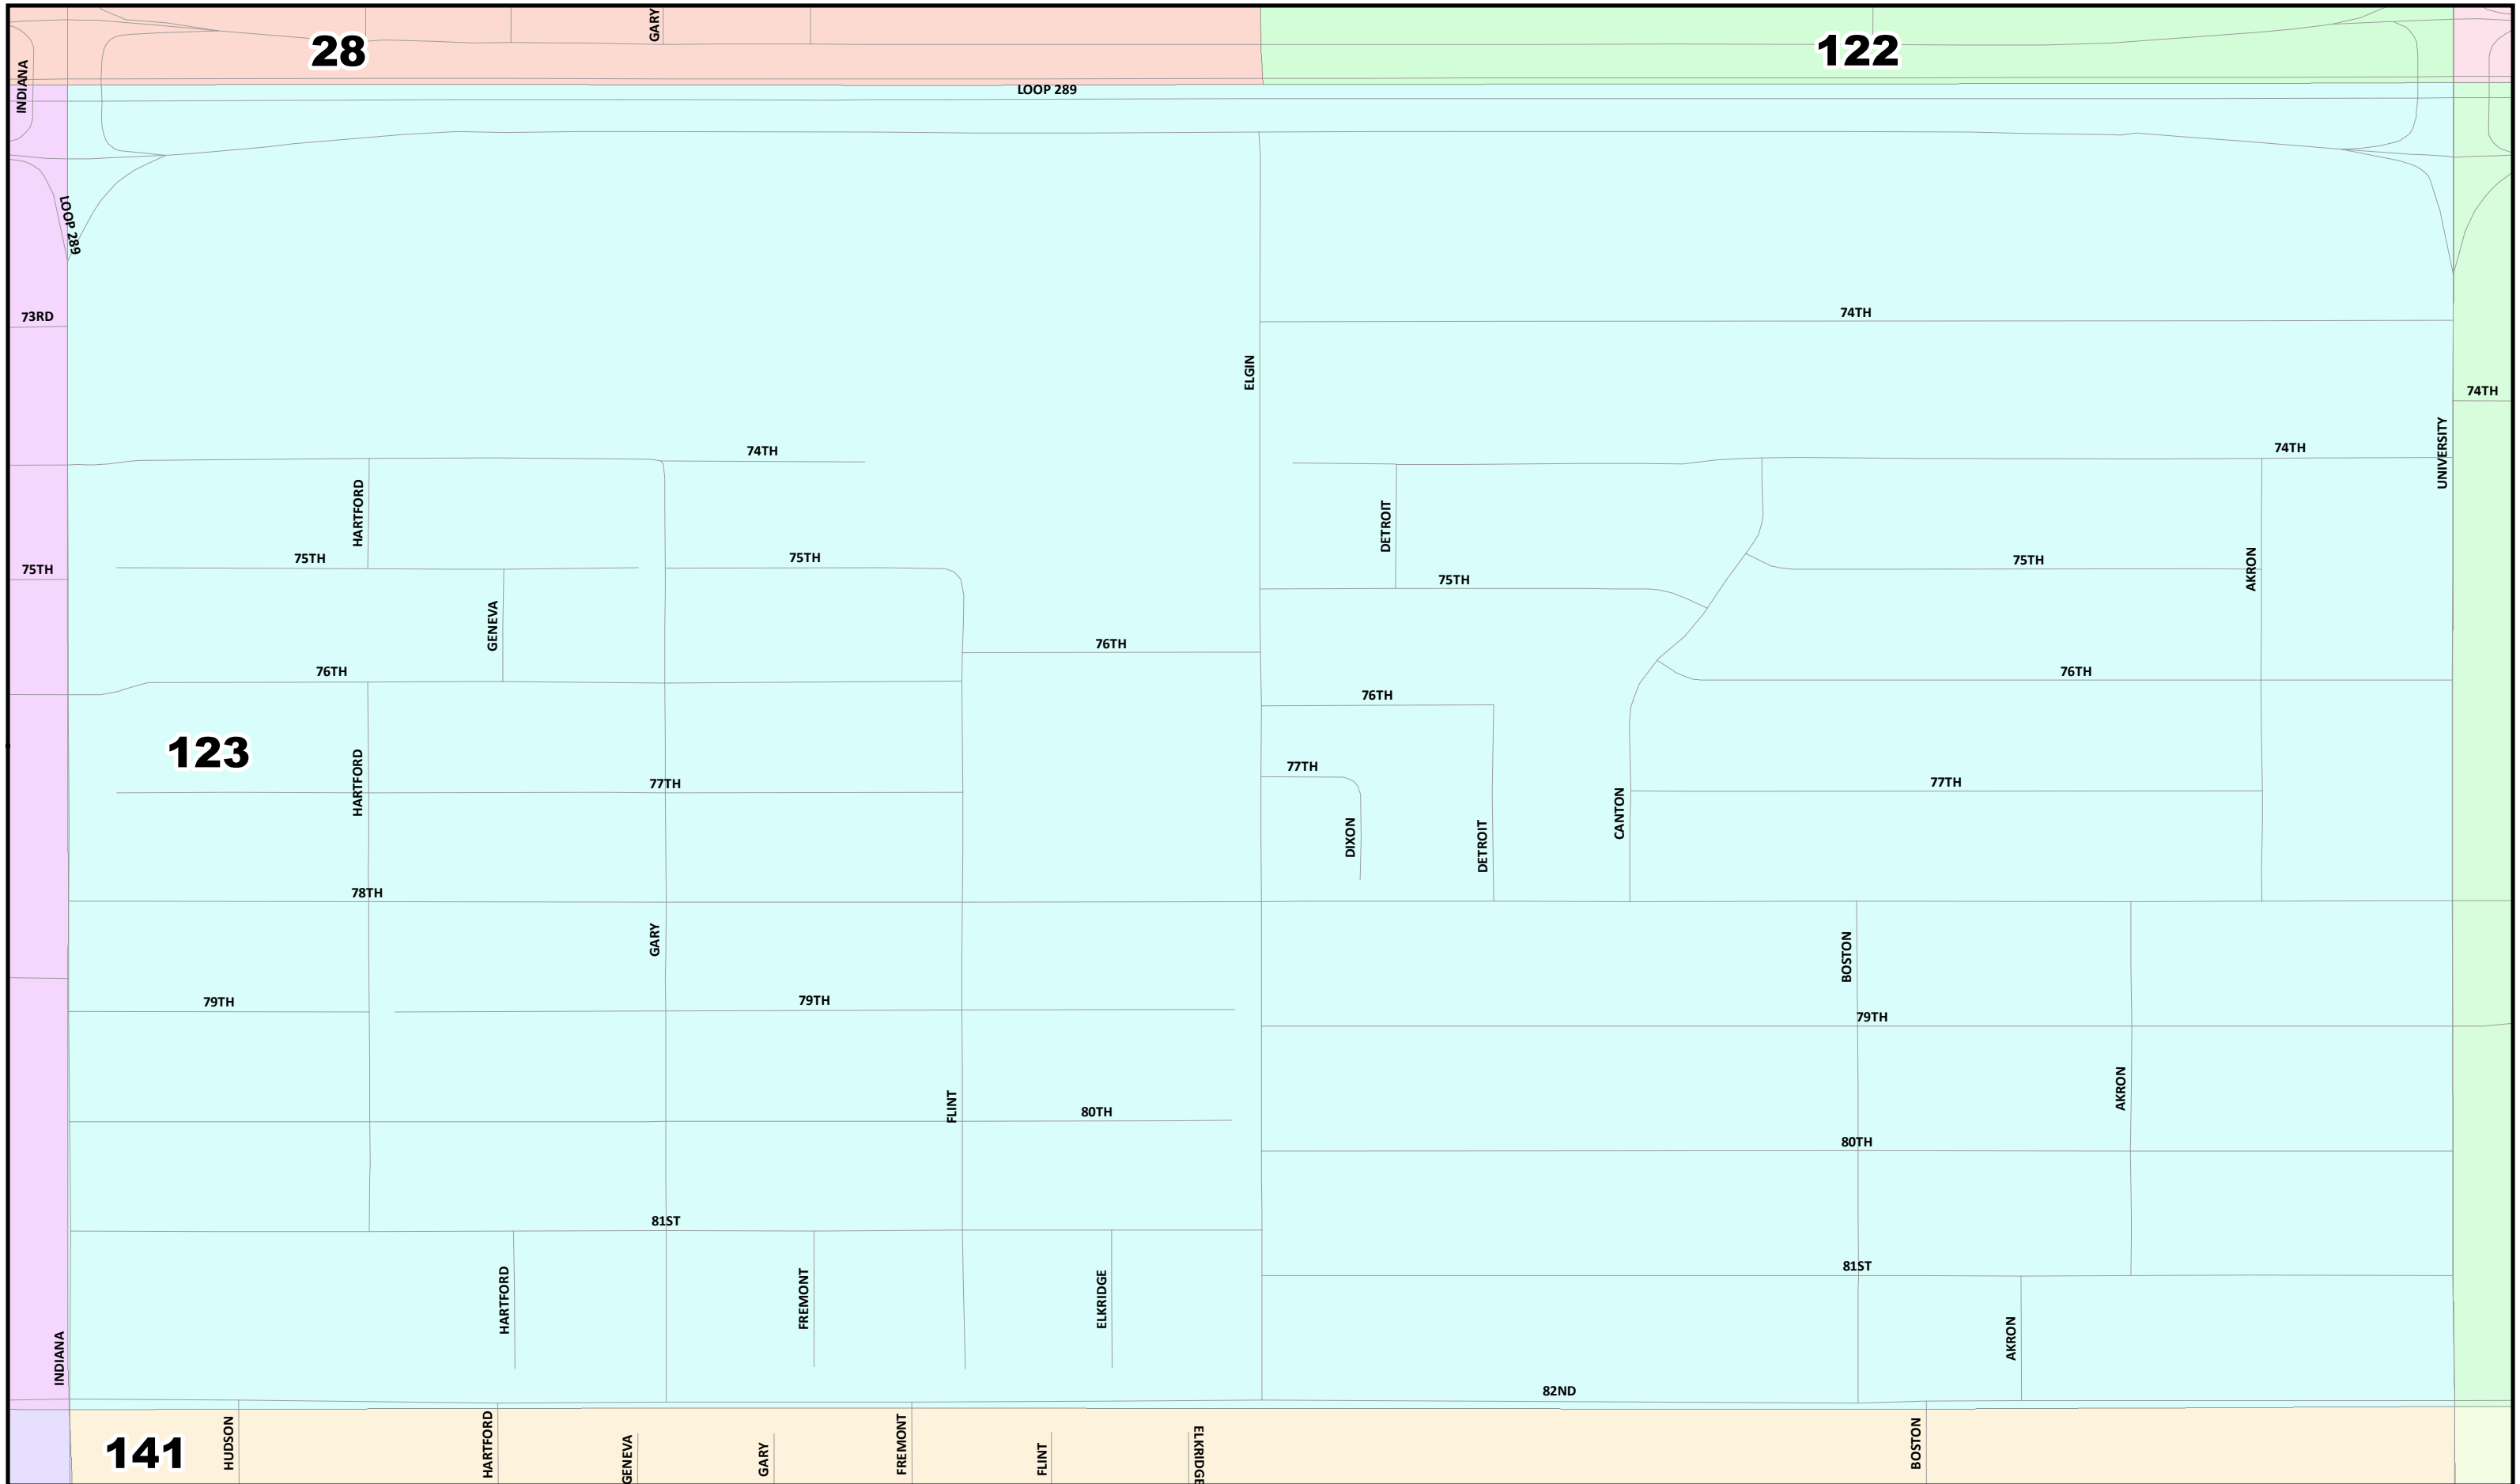

Lubbock County
2022 Election Precincts
Election Precinct: 123

© 2021 Bickerstaff Heath Delgado Acosta LLP
Data Source: Roads, Water and other
features obtained from the 2020
Tiger/line files, U.S. Census Bureau