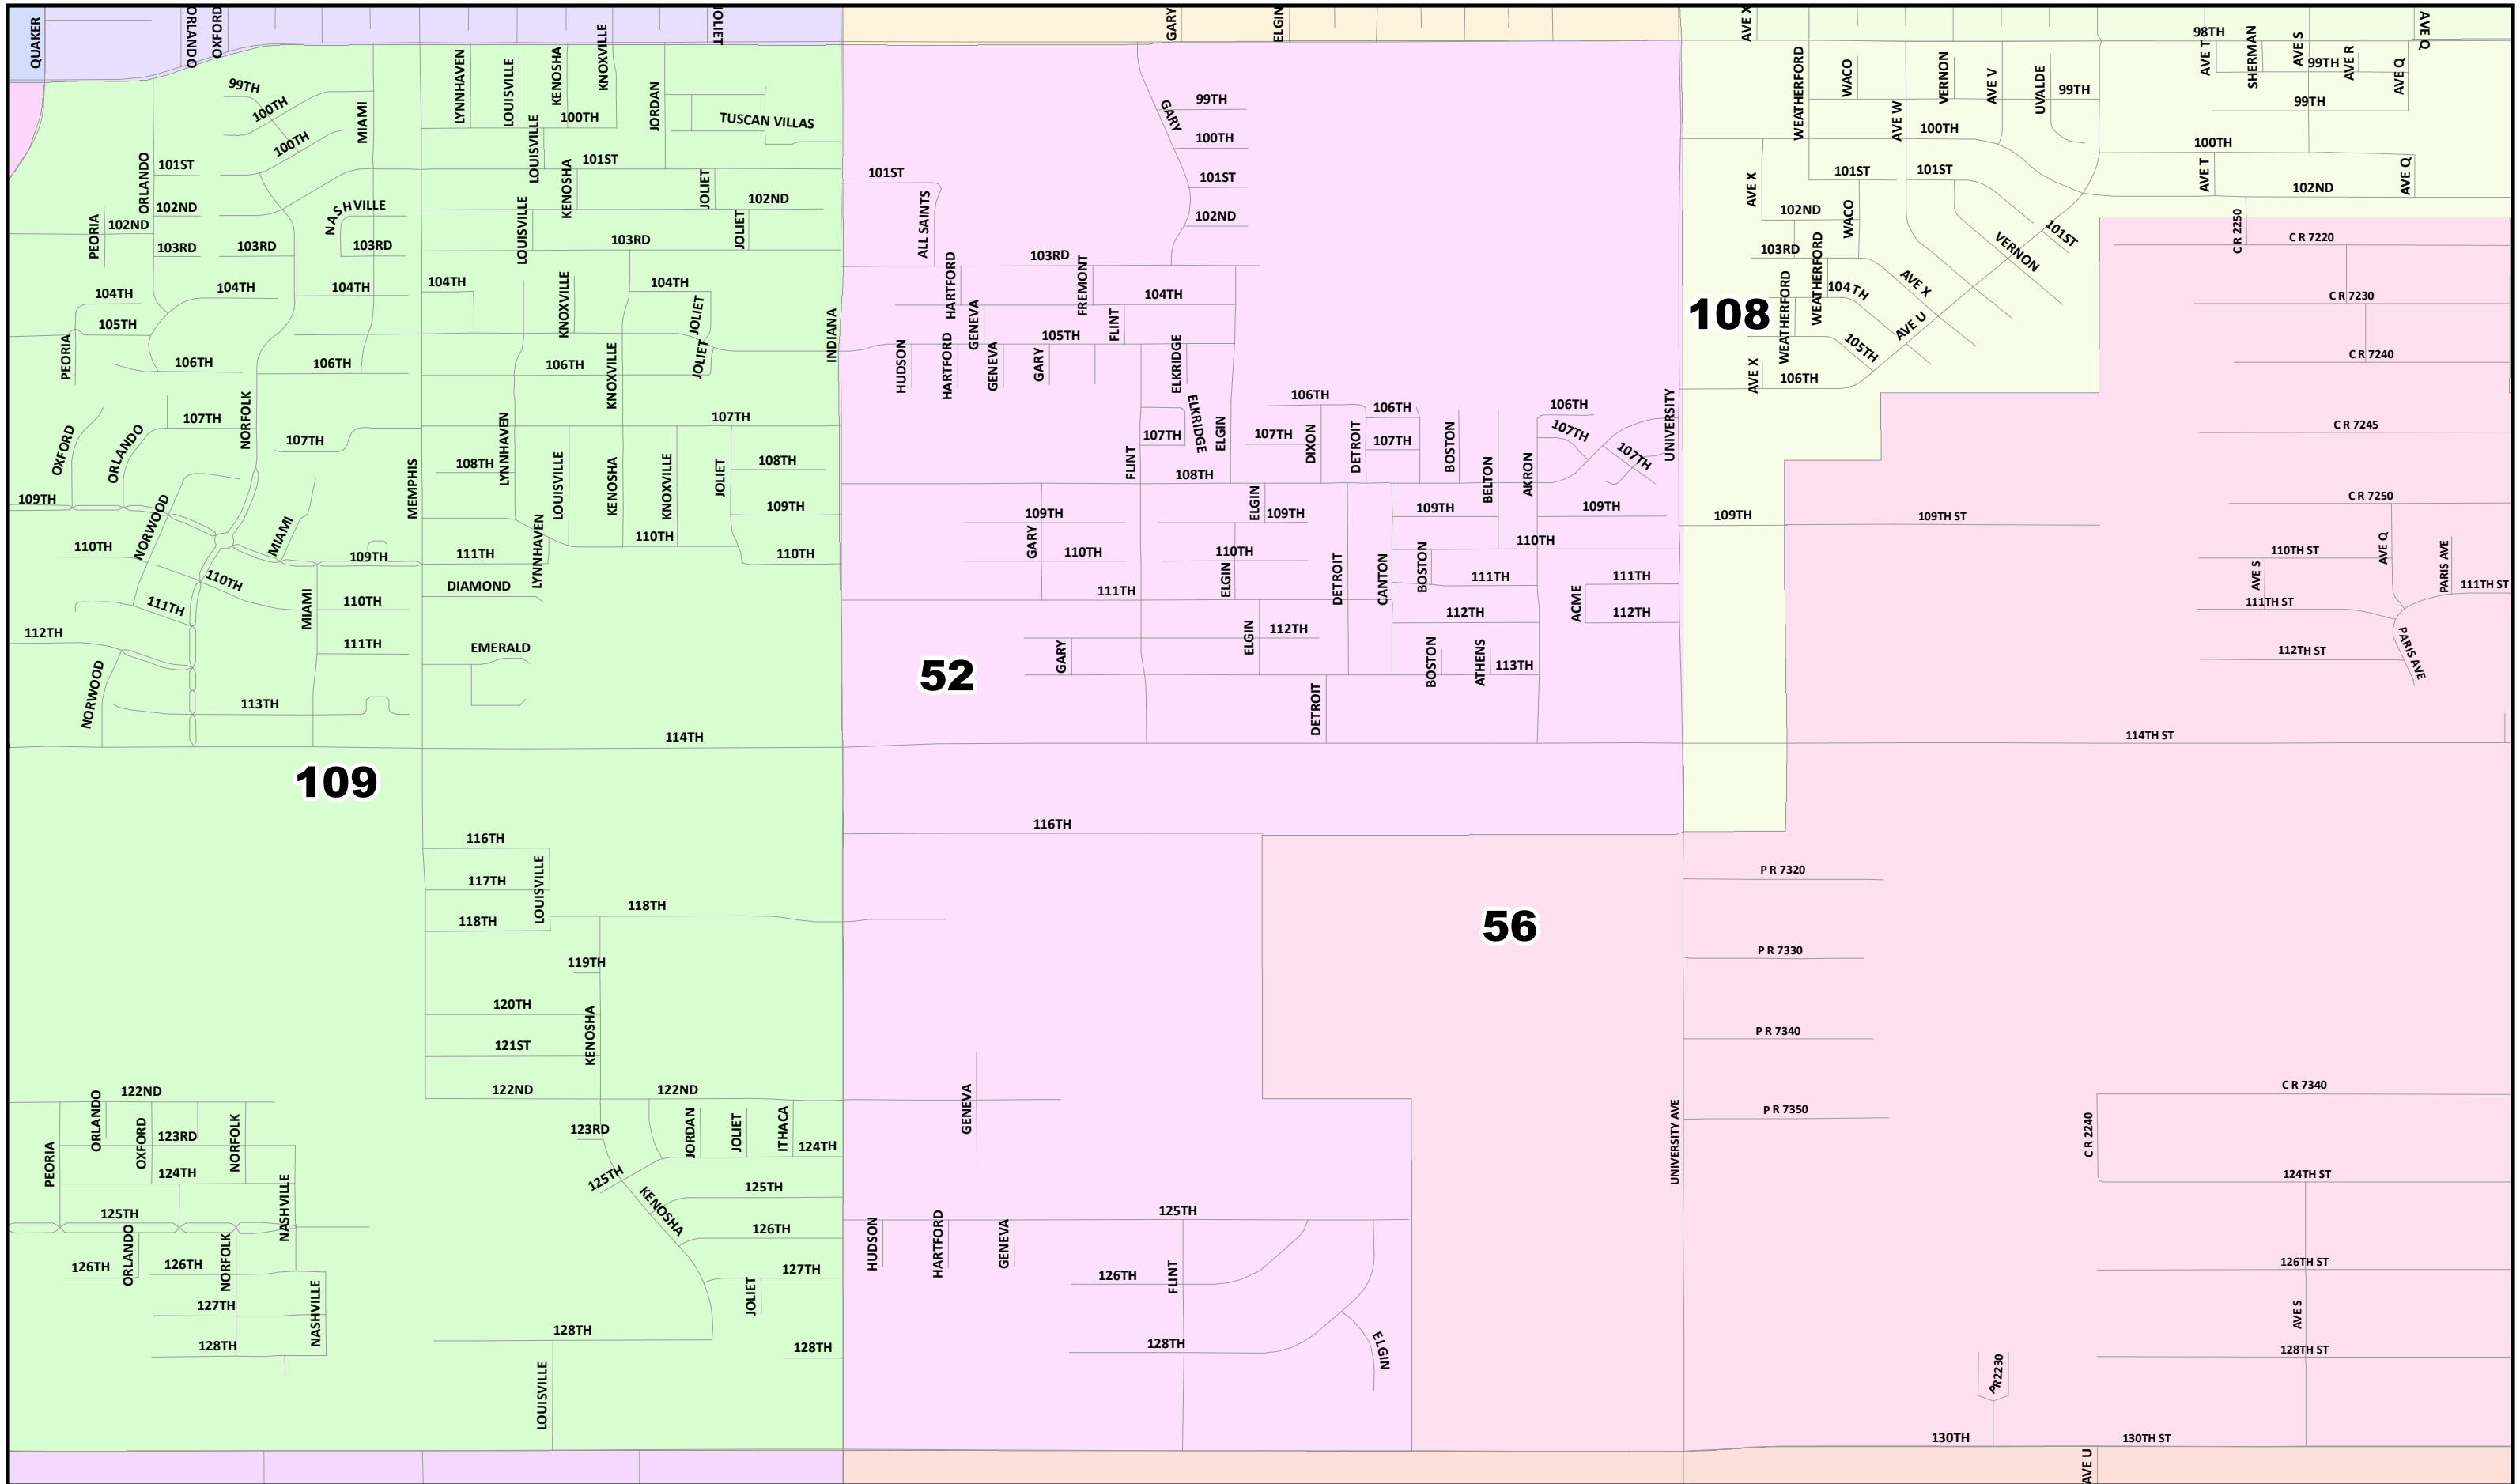

Lubbock County
2022 Election Precincts
Election Precinct: 52

© 2021 Bickerstaff Heath Delgado Acosta LLP
Data Source: Roads, Water and other features obtained from the 2020 Tiger/line files, U.S. Census Bureau