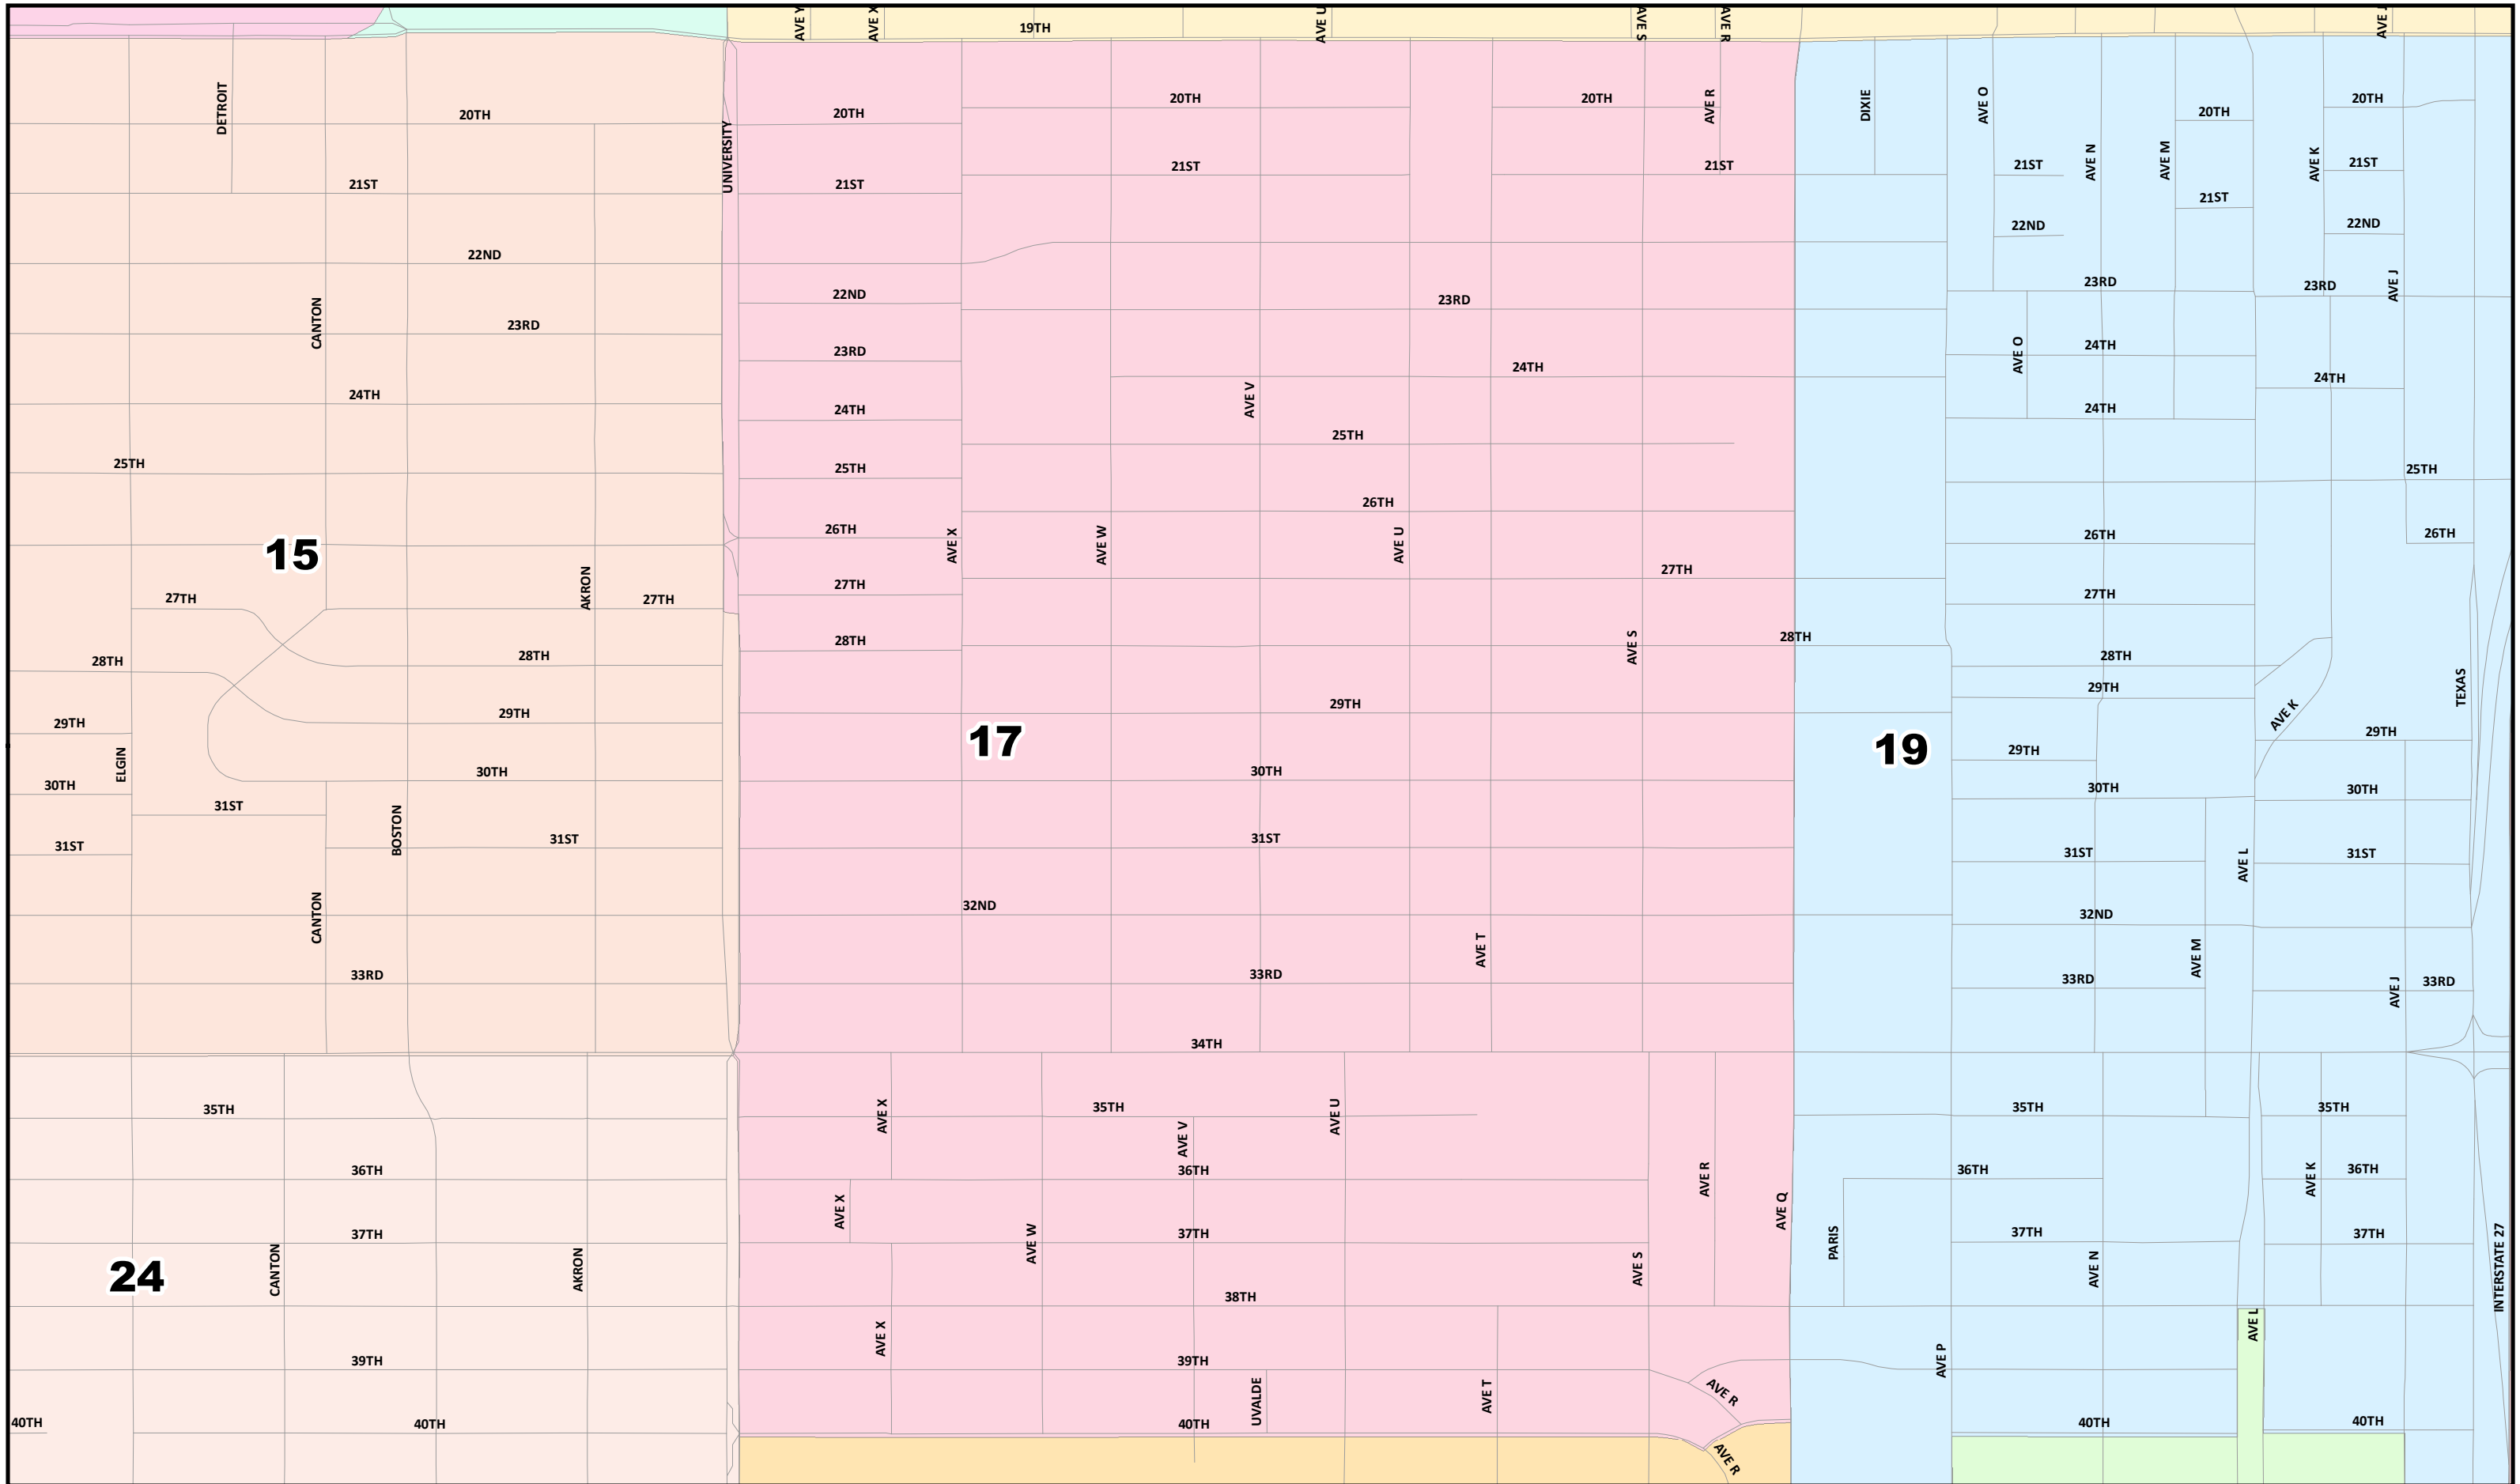

Lubbock County
2022 Election Precincts
Election Precinct: 17