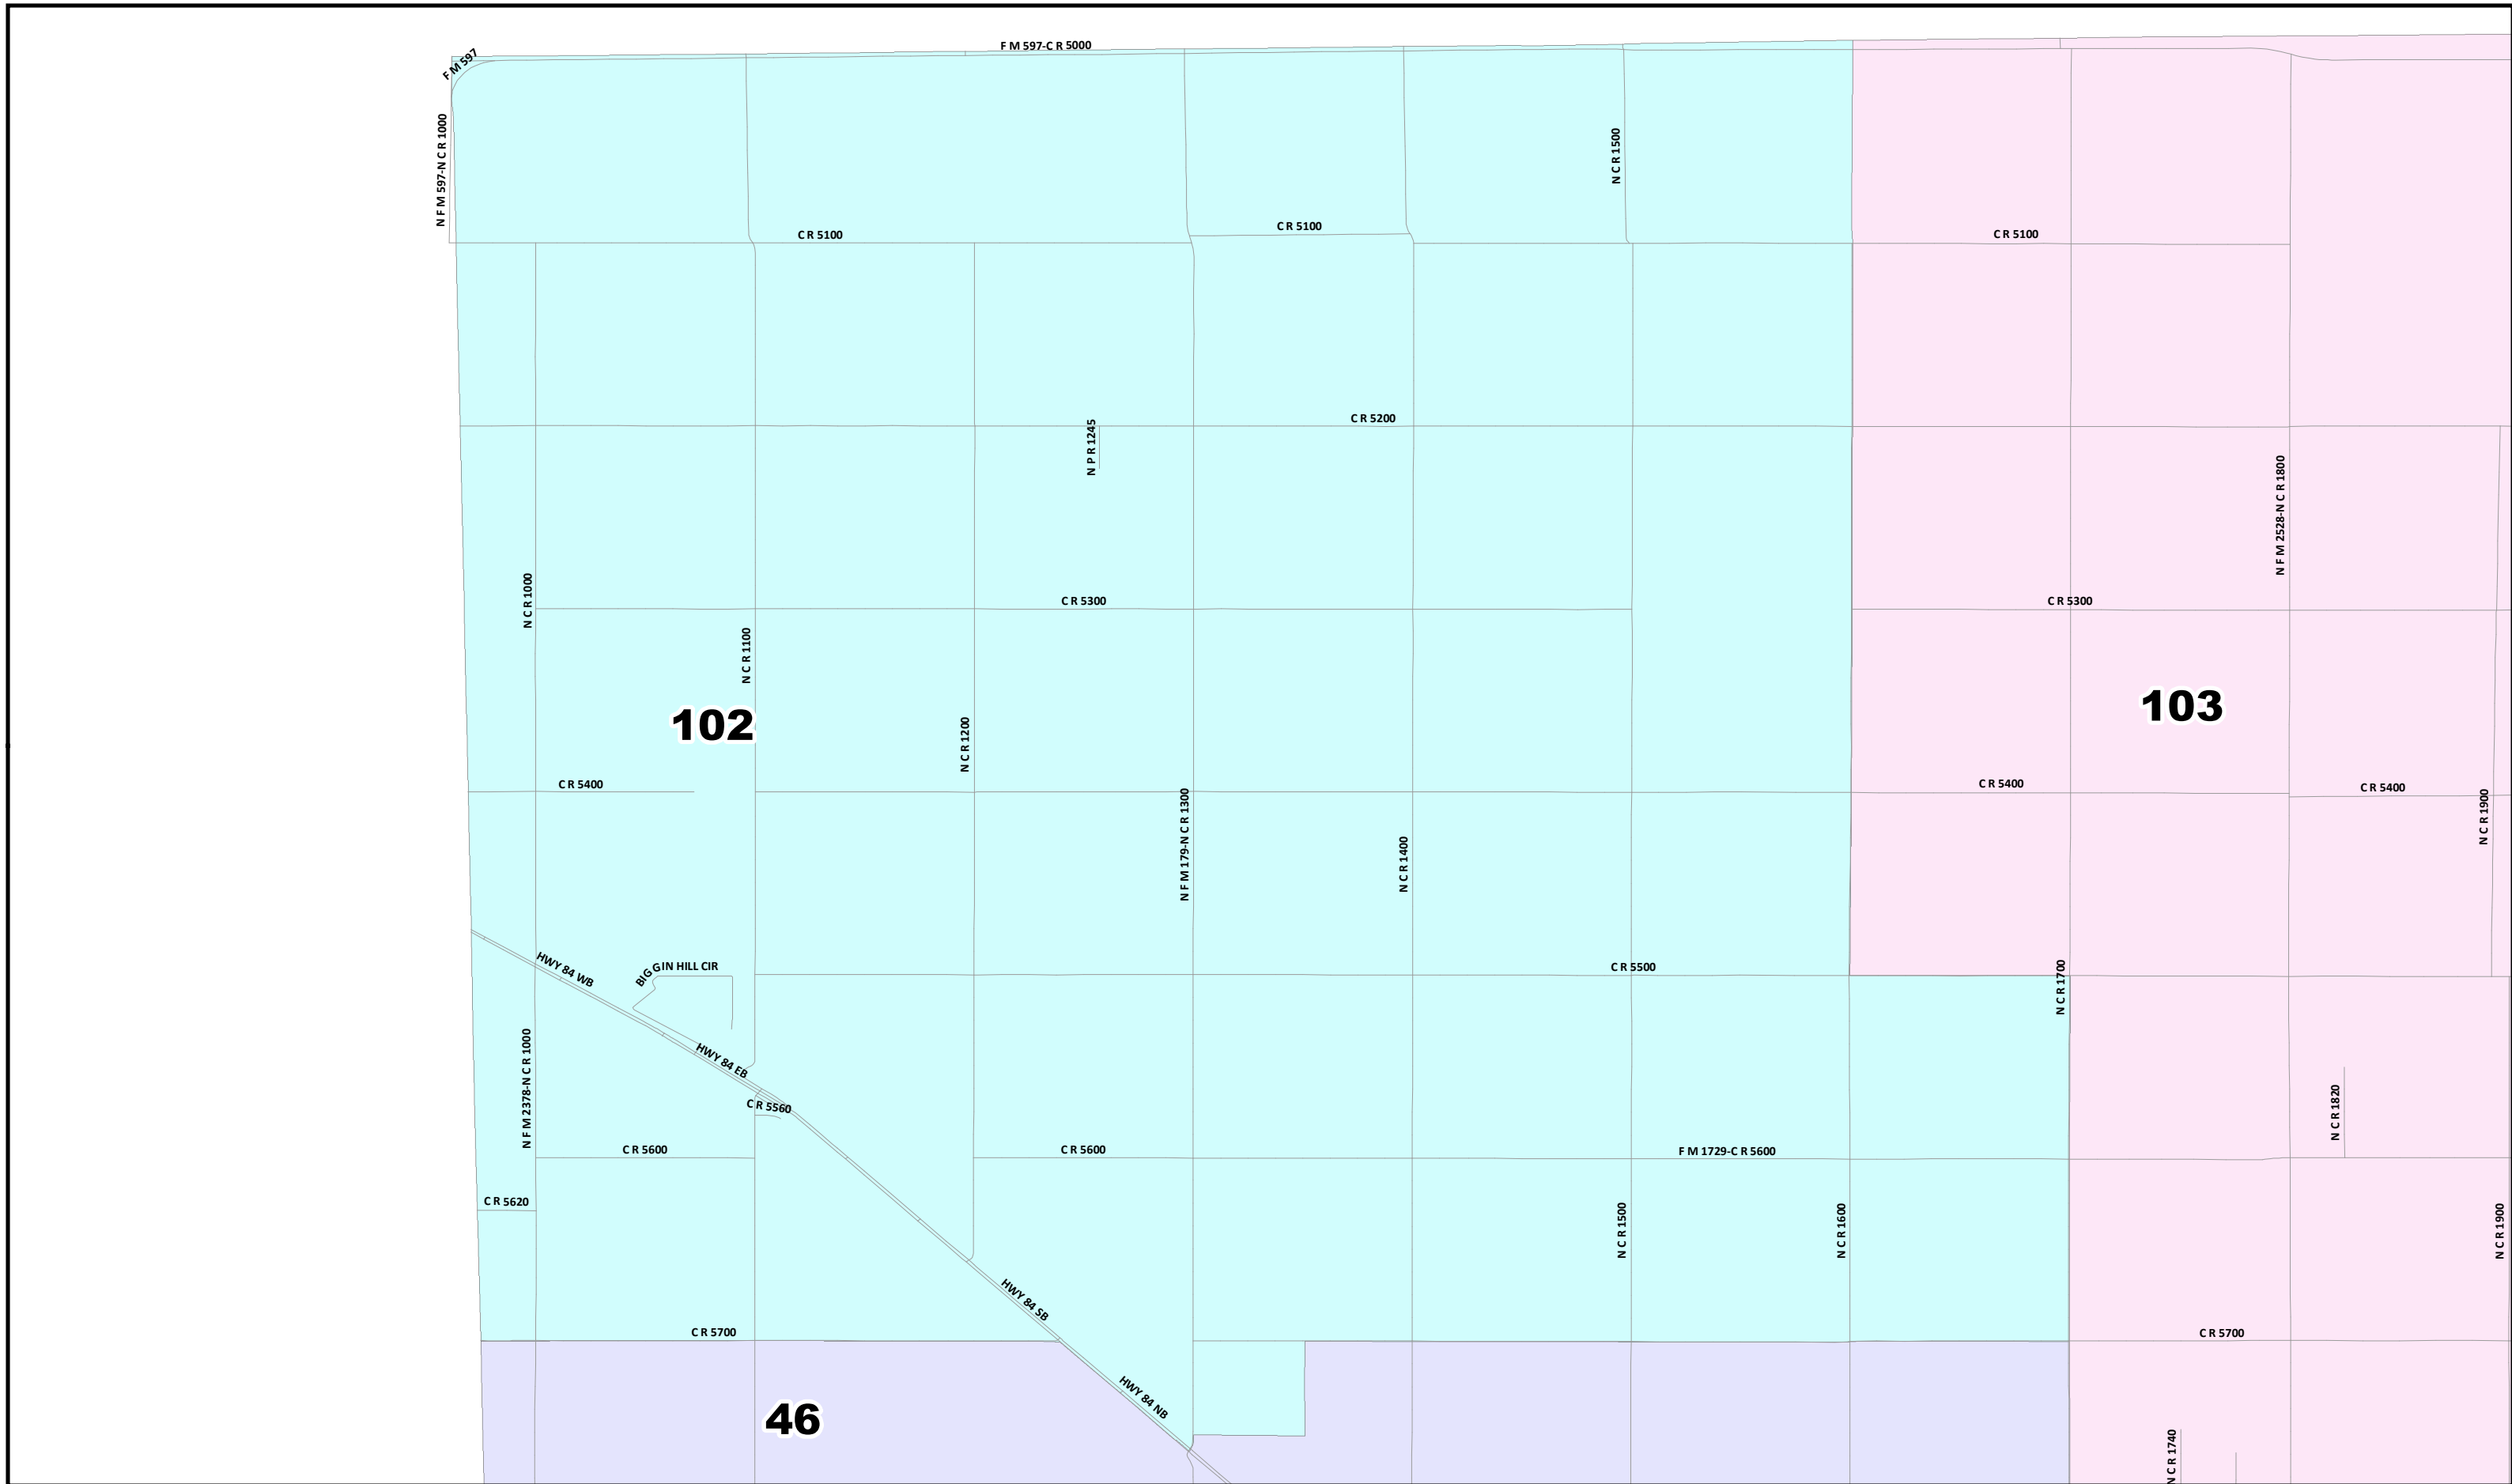

0 0.5 1 2 Miles
Created: 12/17/2021
Background Image: ESRI World Street Map

Lubbock County
2022 Election Precincts
Election Precinct: 102

© 2021 Bickerstaff Heath Delgado Acosta LLP
Data Source: Roads, Water and other
features obtained from the 2020
Tiger/line files, U.S. Census Bureau