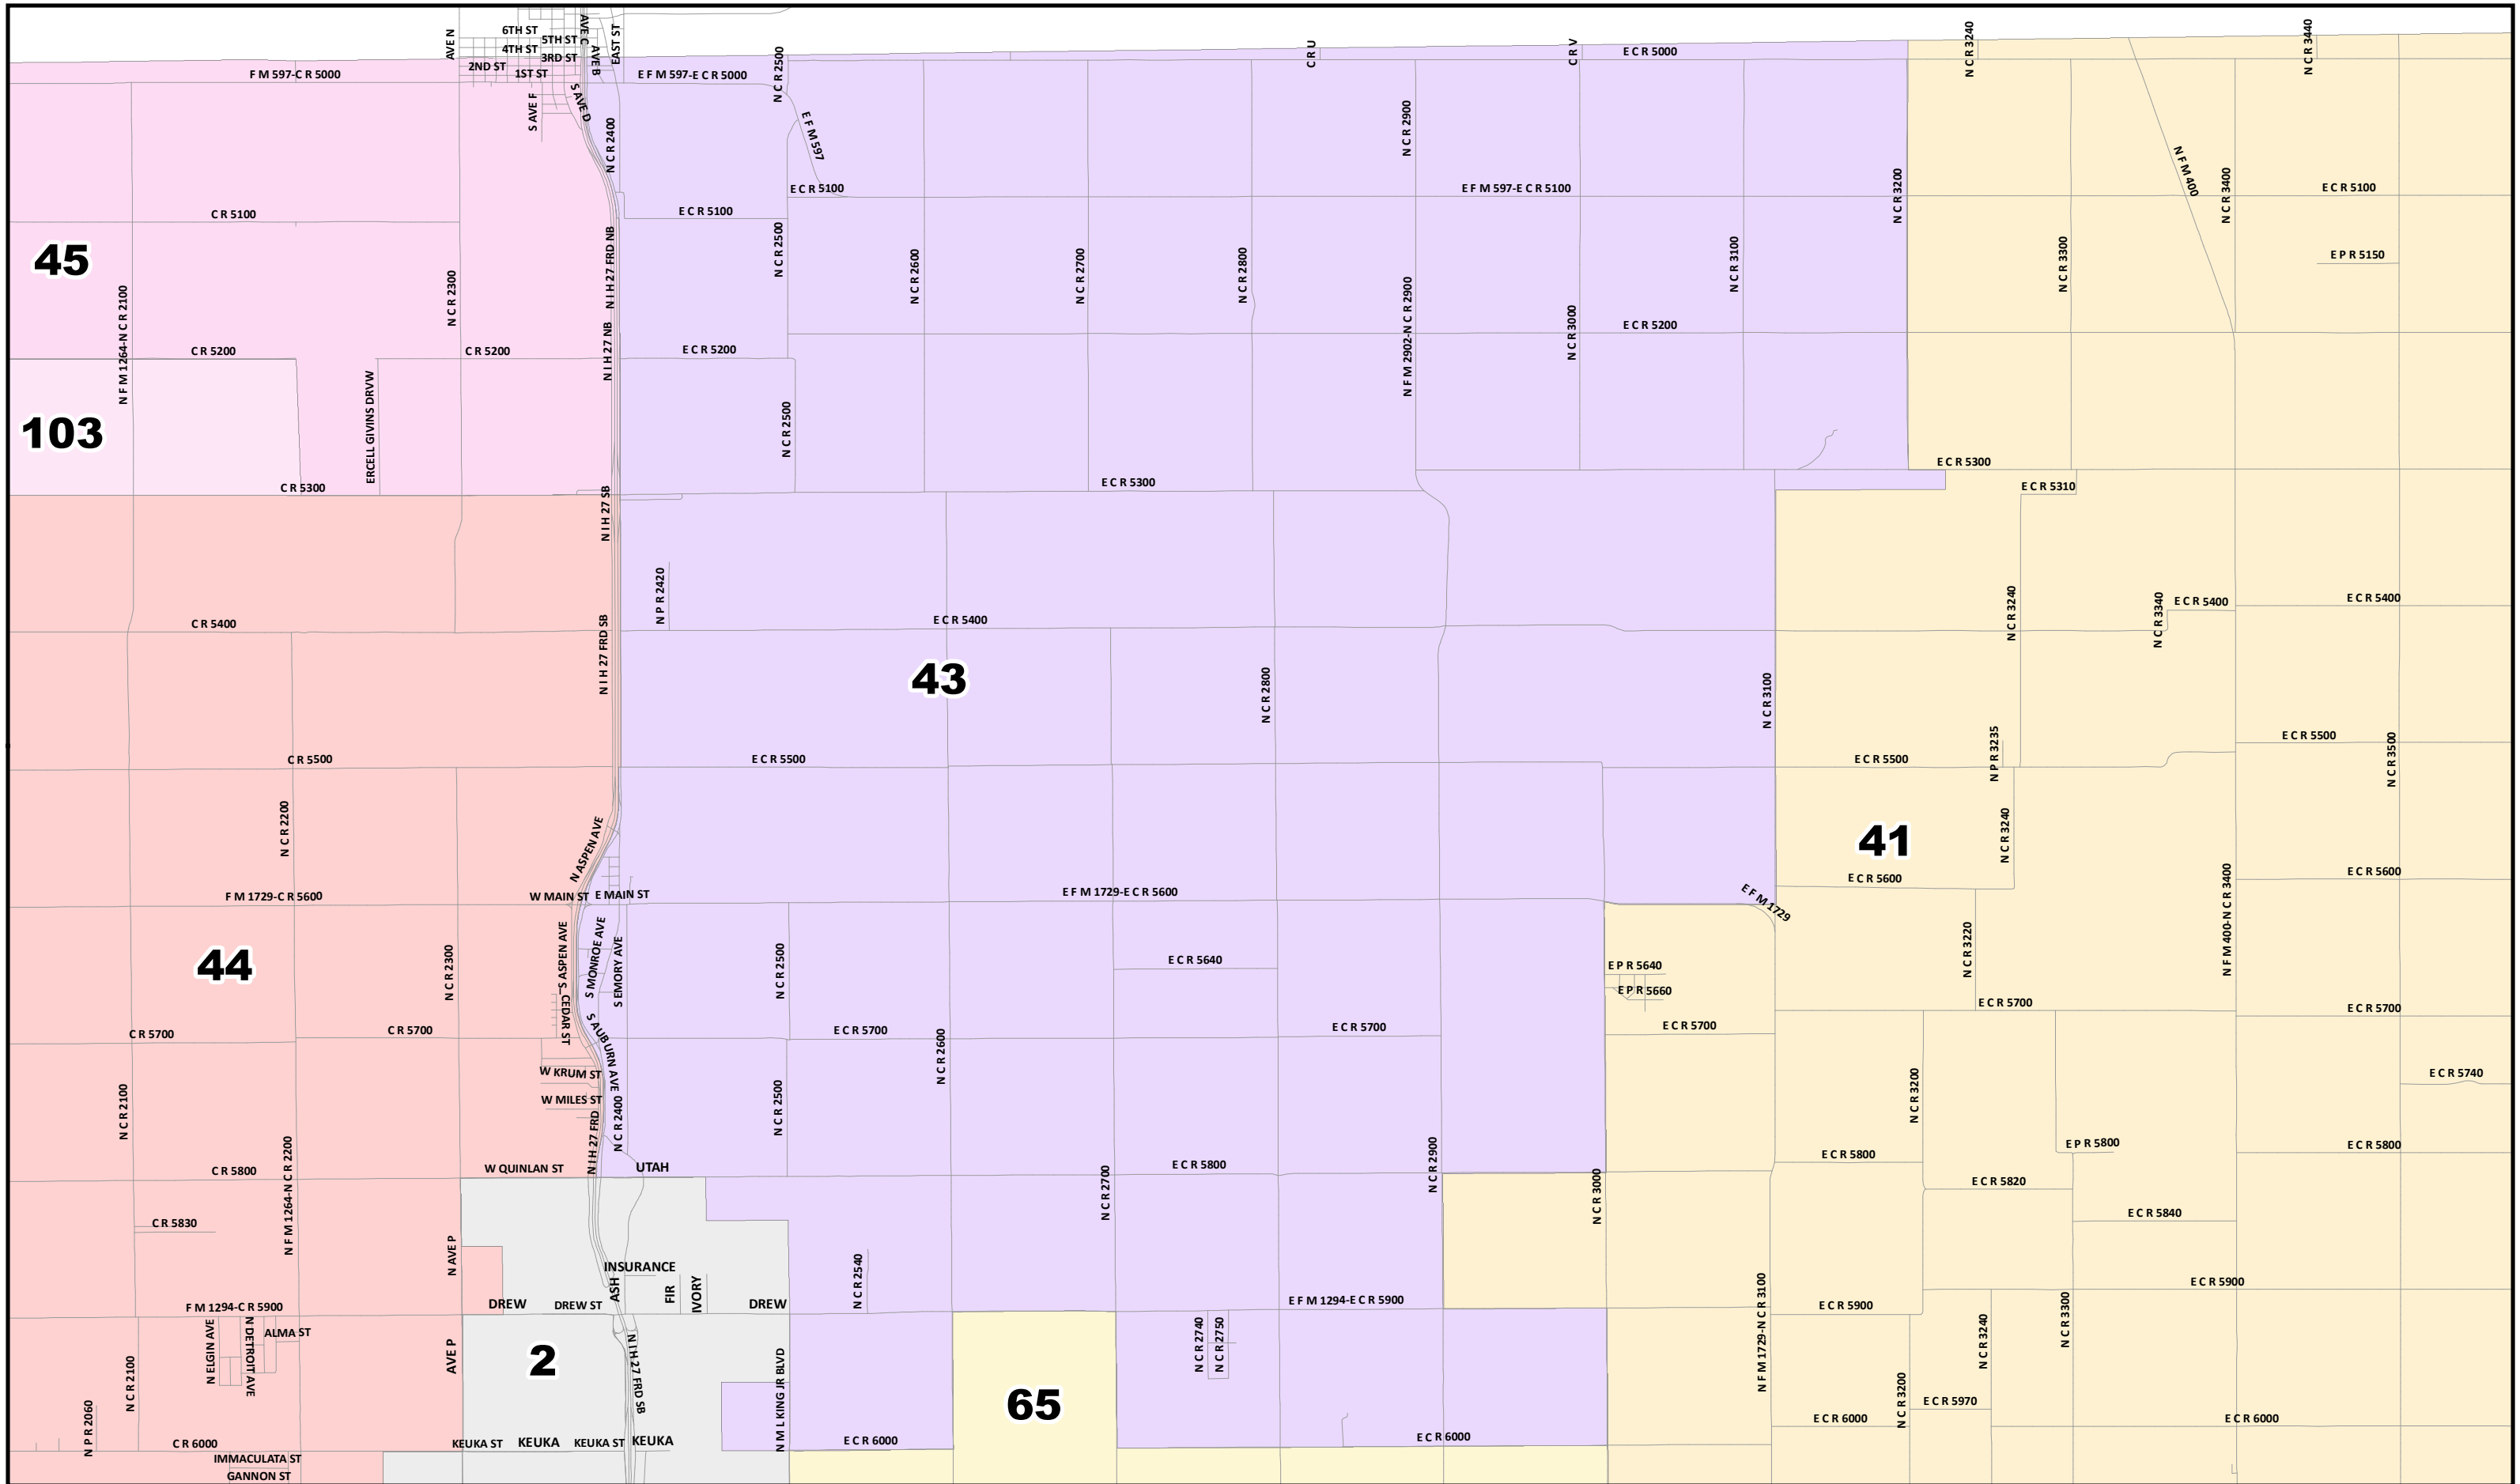

43

41

65

Lubbock County 2022 Election Precincts *Election Precinct: 41*

© 2021 Bickerstaff Heath Delgado Acosta LLP
Data Source: Roads, Water and other features obtained from the 2020 Tiger/line files, U.S. Census Bureau