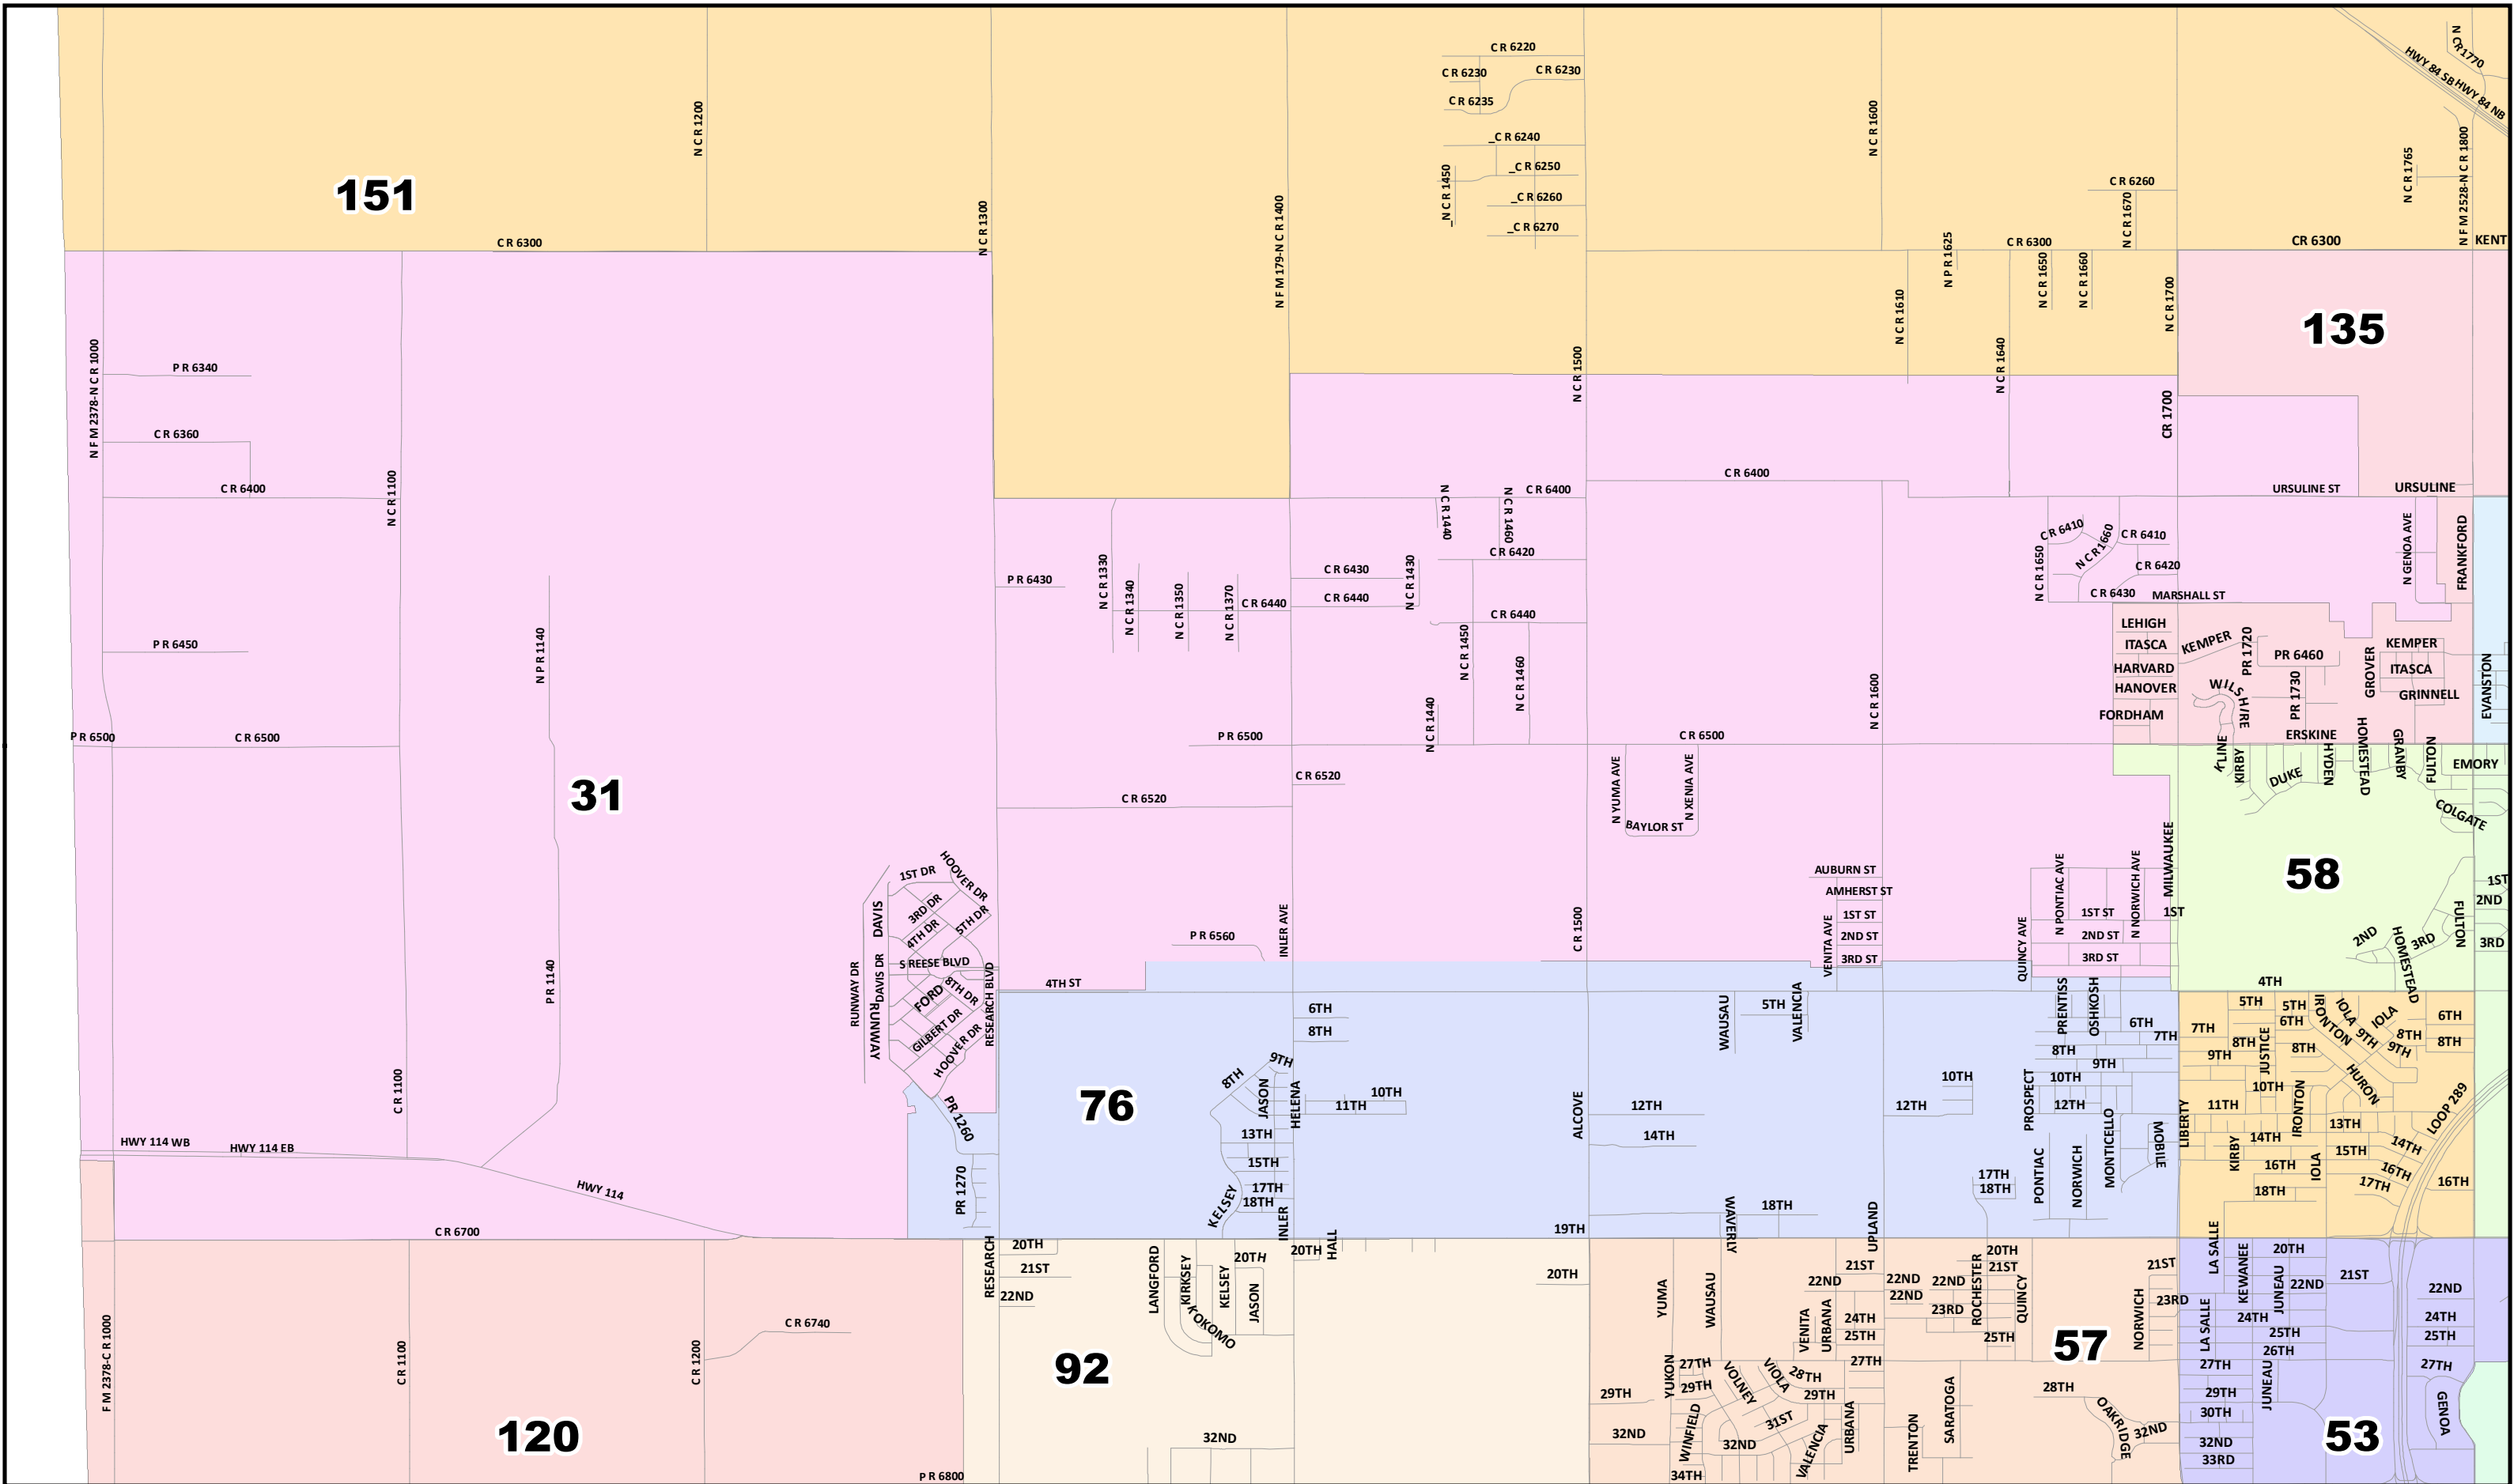

Lubbock County
2022 Election Precincts
Election Precinct: 31

© 2021 Bickerstaff Heath Delgado Acosta LLP
Data Source: Roads, Water and other features obtained from the 2020 Tiger/line files, U.S. Census Bureau