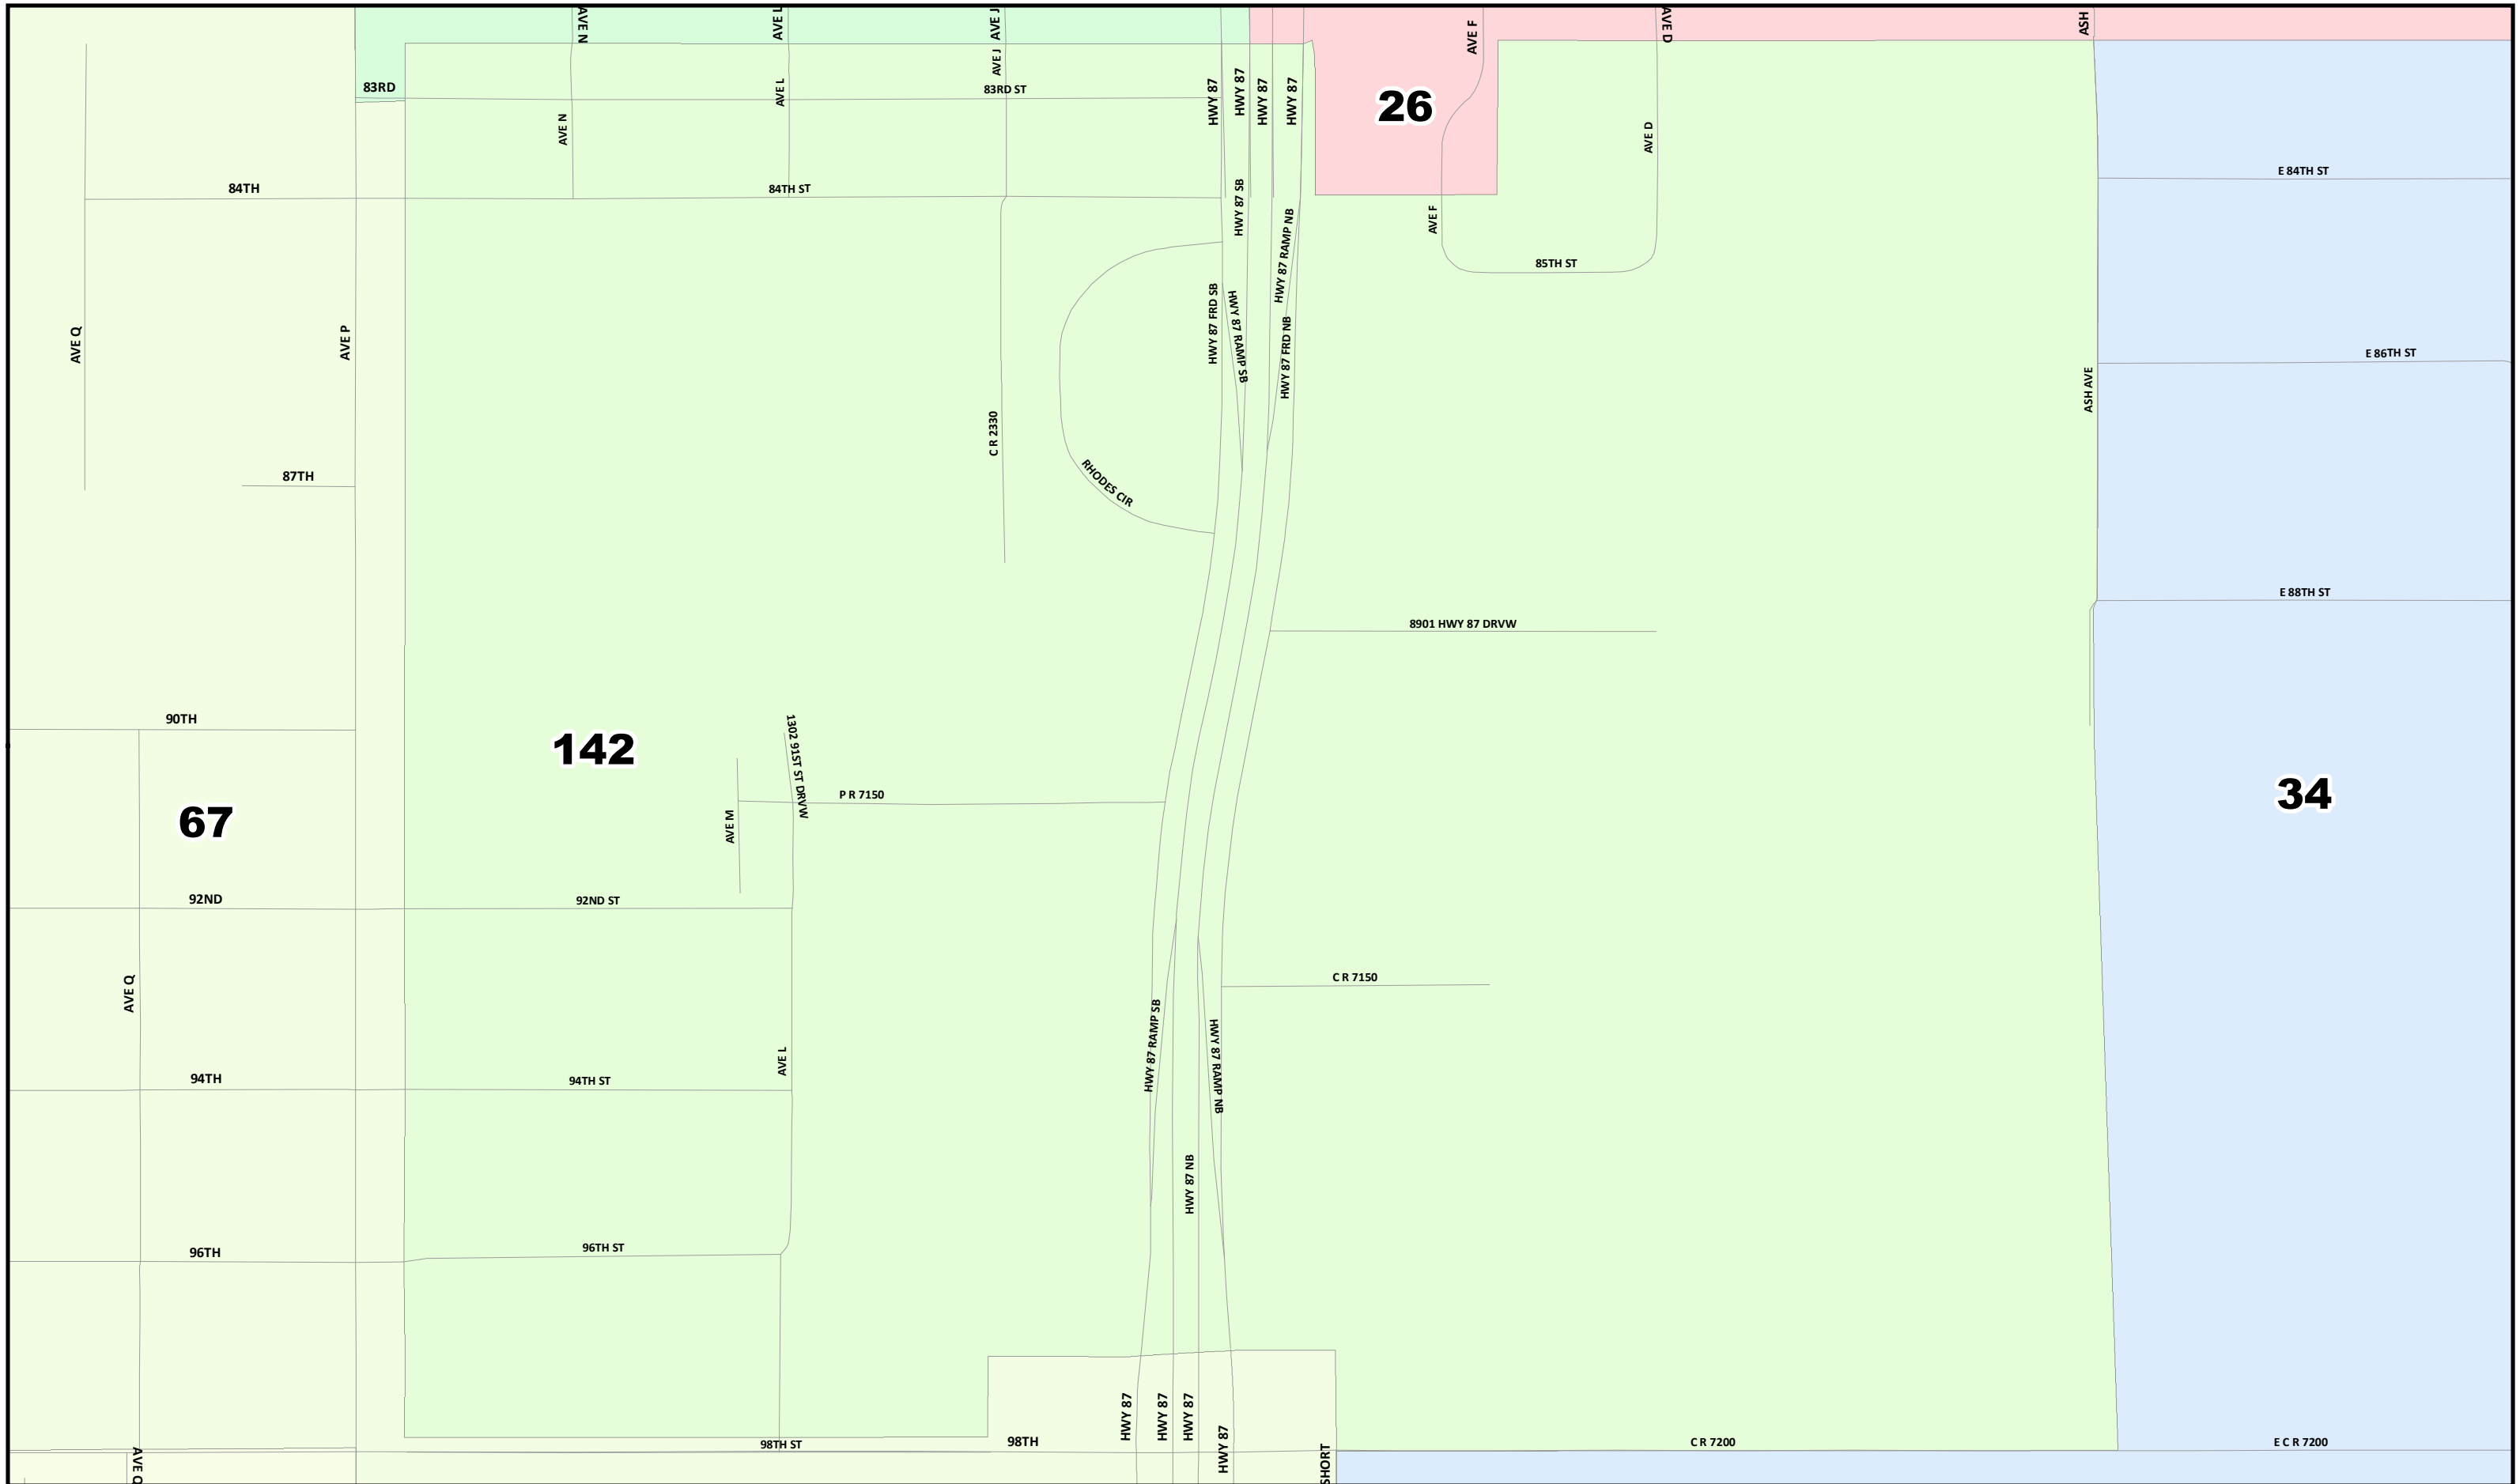

0 0.075 0.15 0.3 Miles
Created: 12/17/2021
Background Image: ESRI World Street Map

Lubbock County 2022 Election Precincts *Election Precinct: 142*

© 2021 Bickerstaff Heath Delgado Acosta LLP
Data Source: Roads, Water and other features obtained from the 2020 Tiger/line files, U.S. Census Bureau