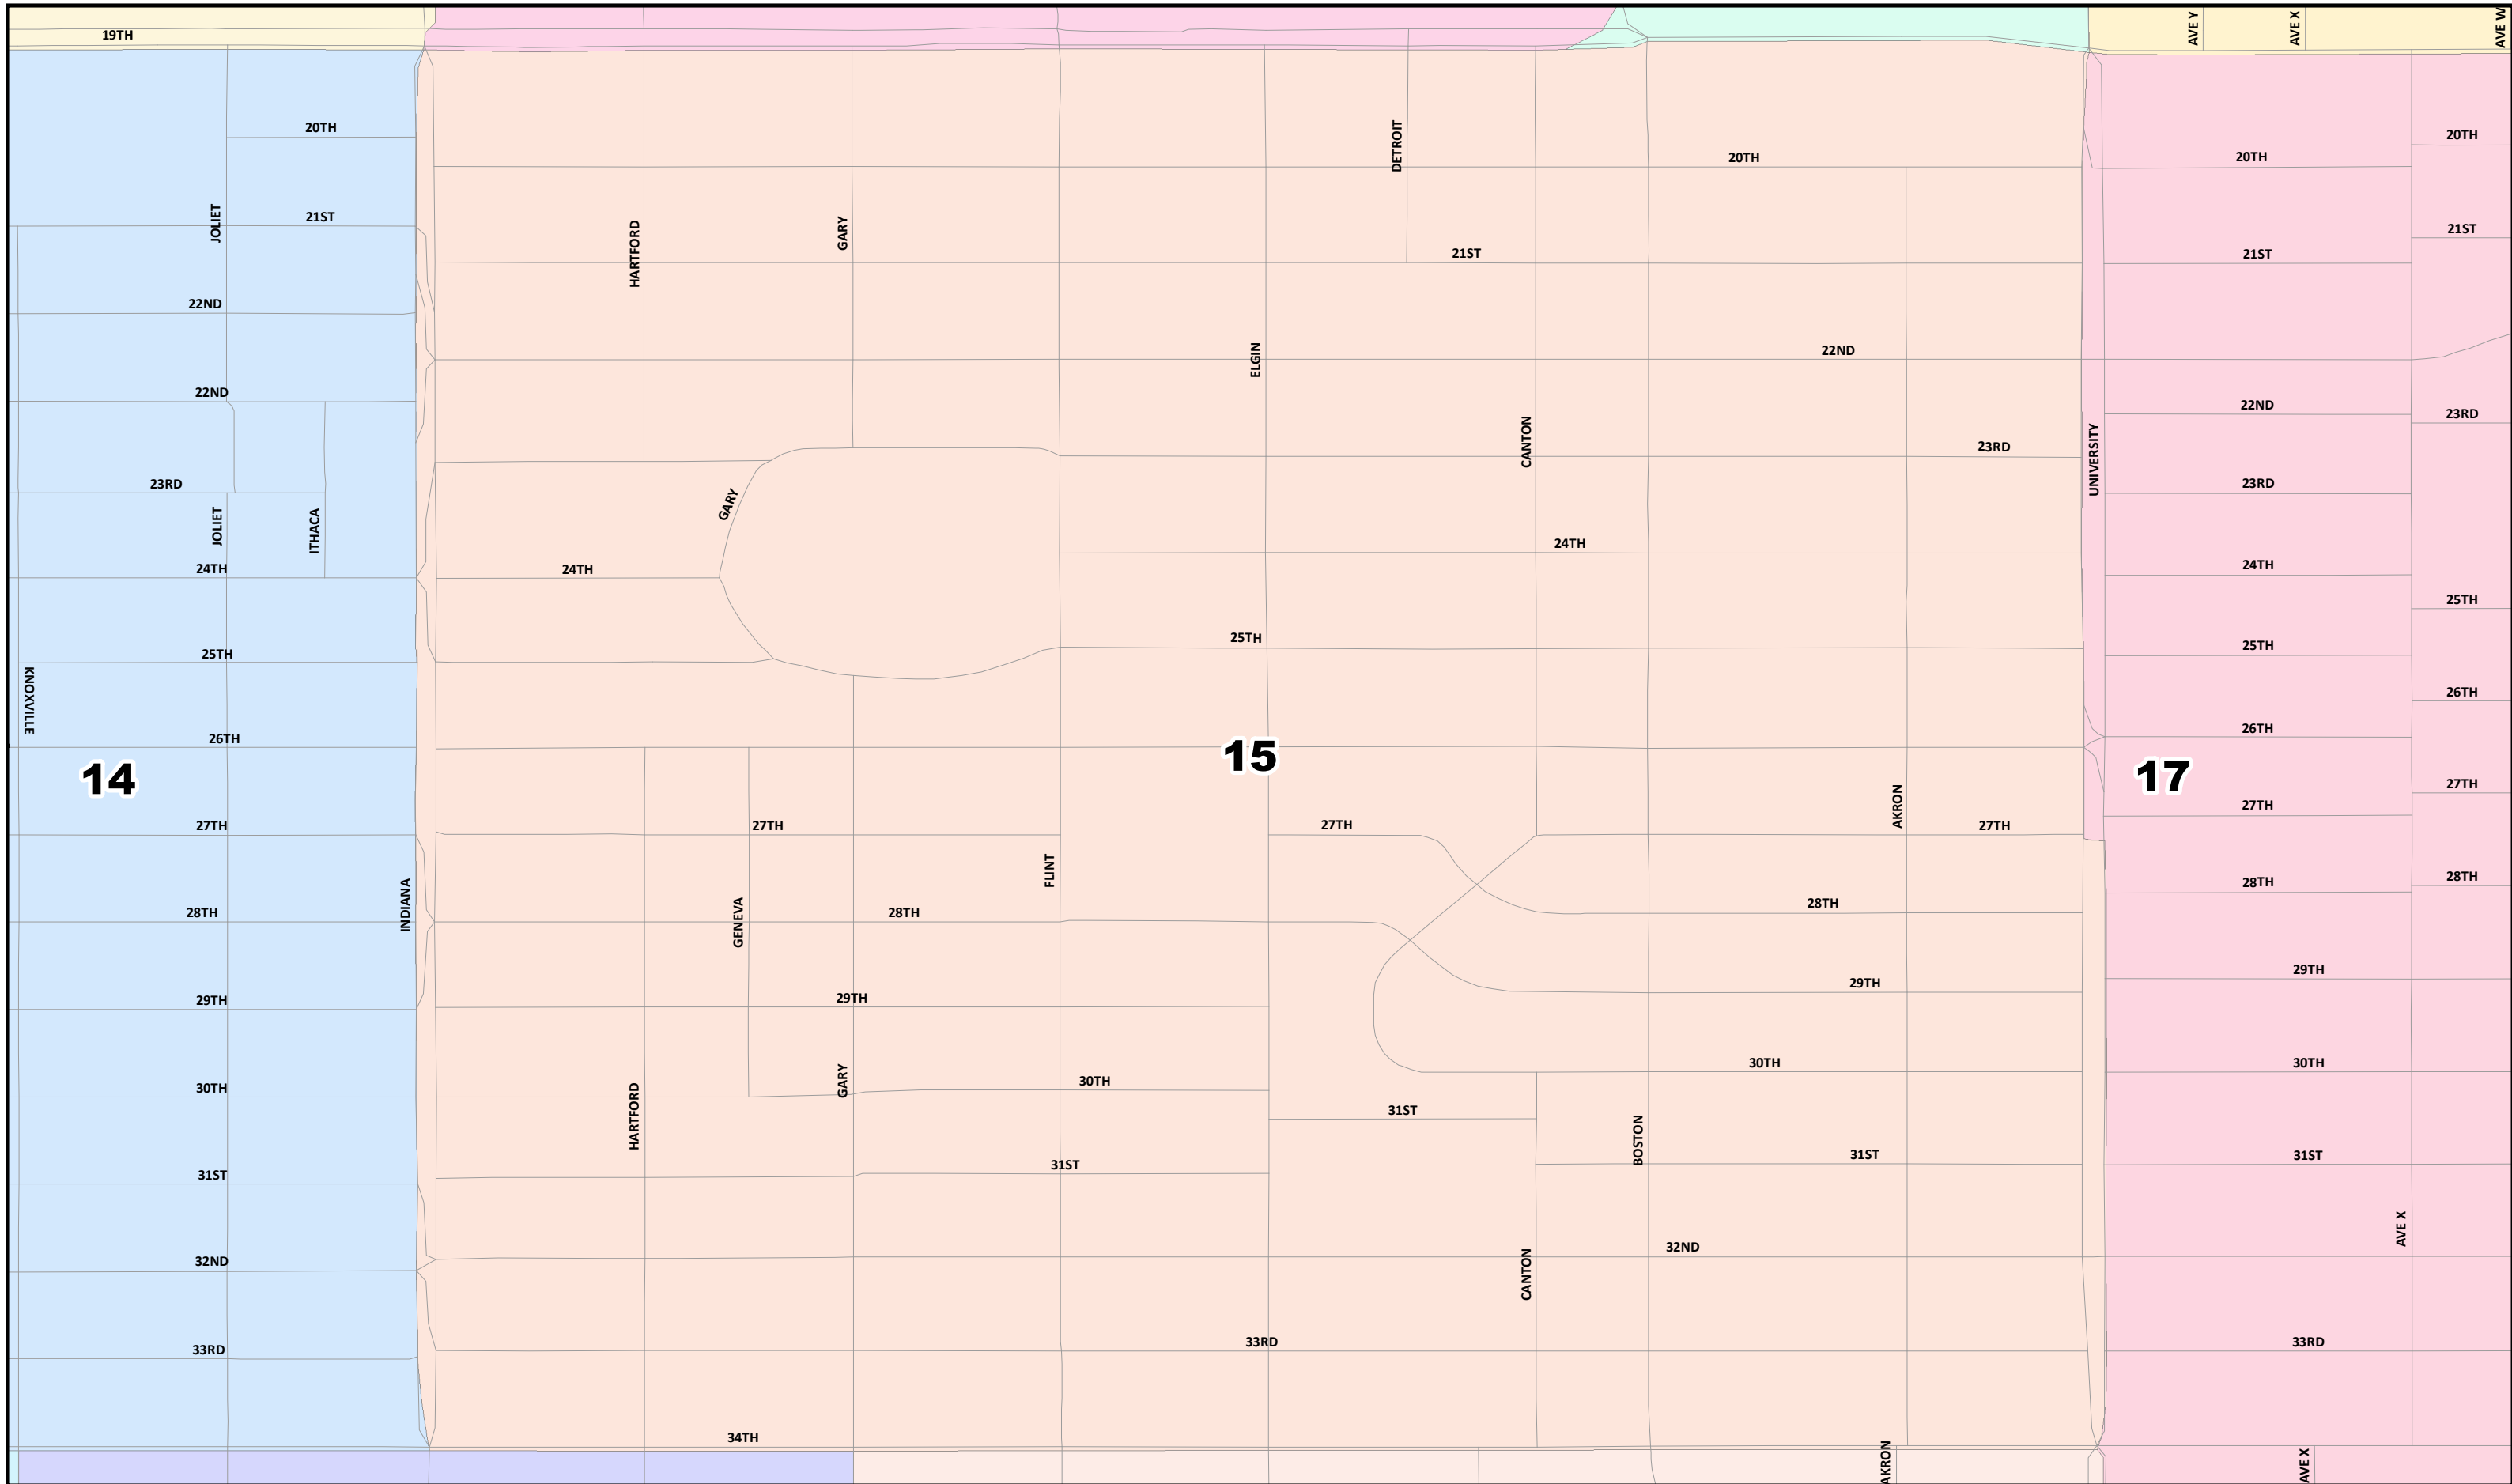

Lubbock County
2022 Election Precincts
Election Precinct: 15