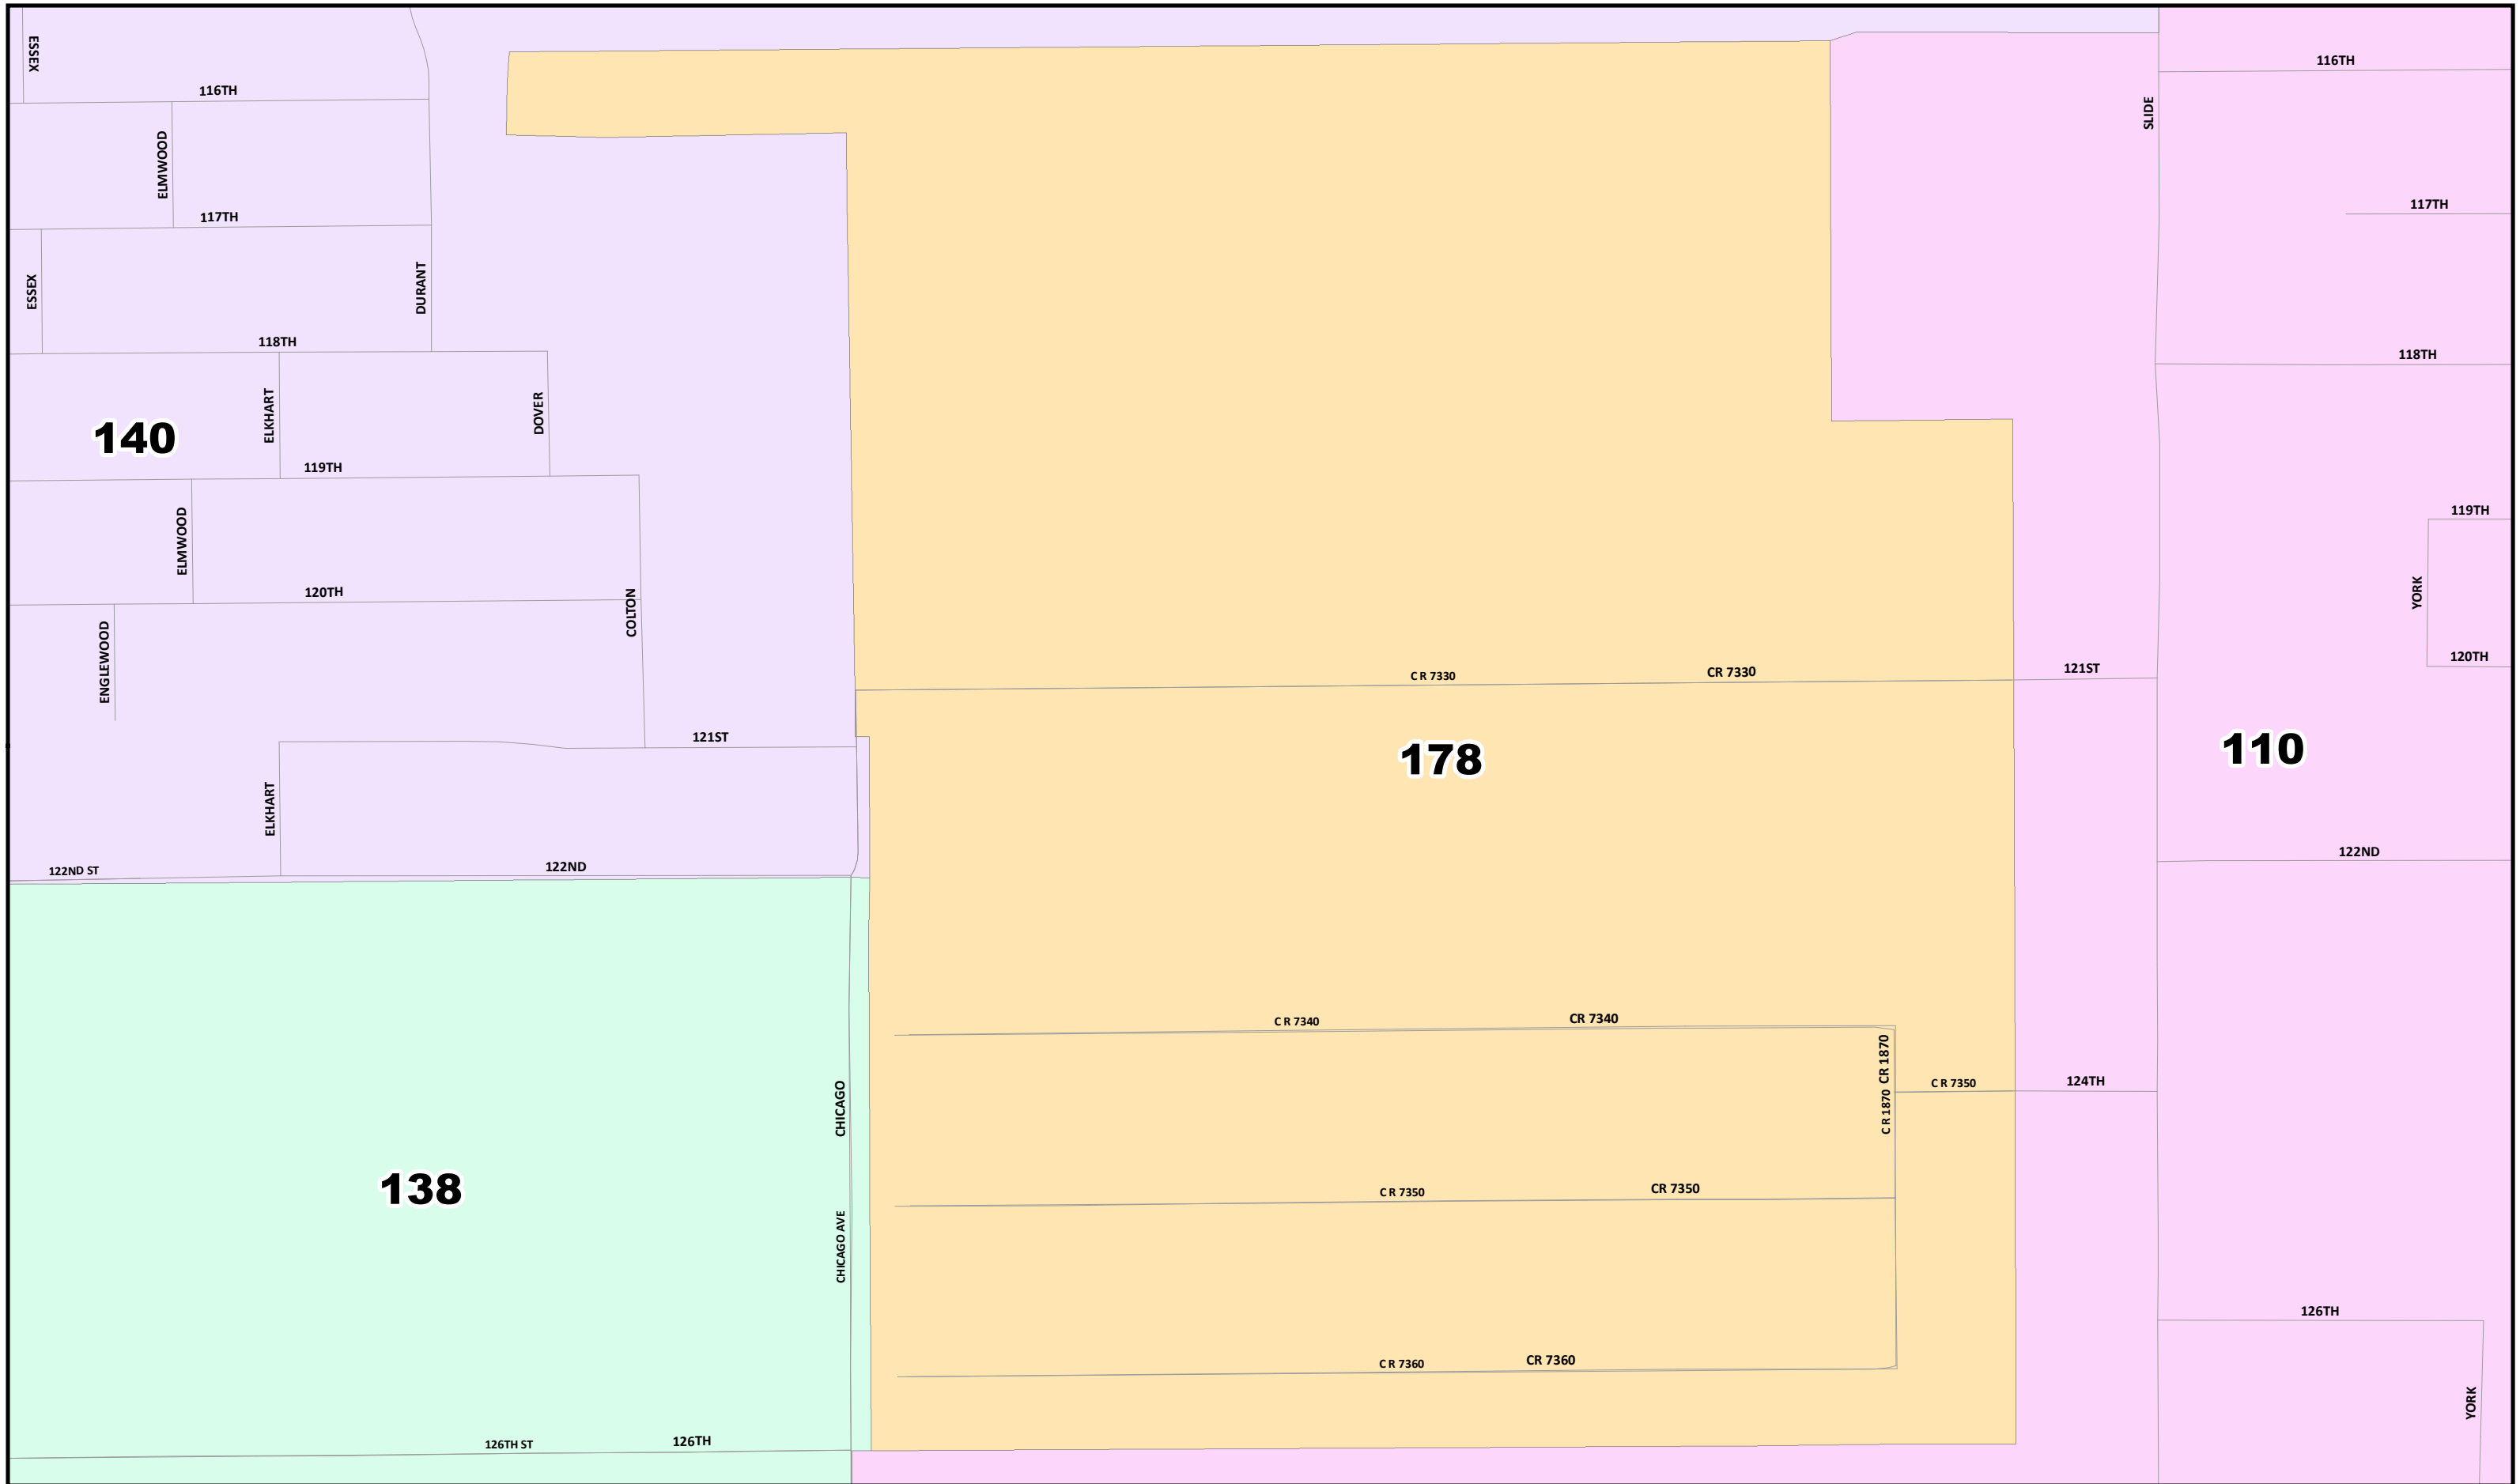

Lubbock County
2022 Election Precincts
Election Precinct: 178

© 2021 Bickerstaff Heath Delgado Acosta LLP
Data Source: Roads, Water and other features obtained from the 2020 Tiger/line files, U.S. Census Bureau