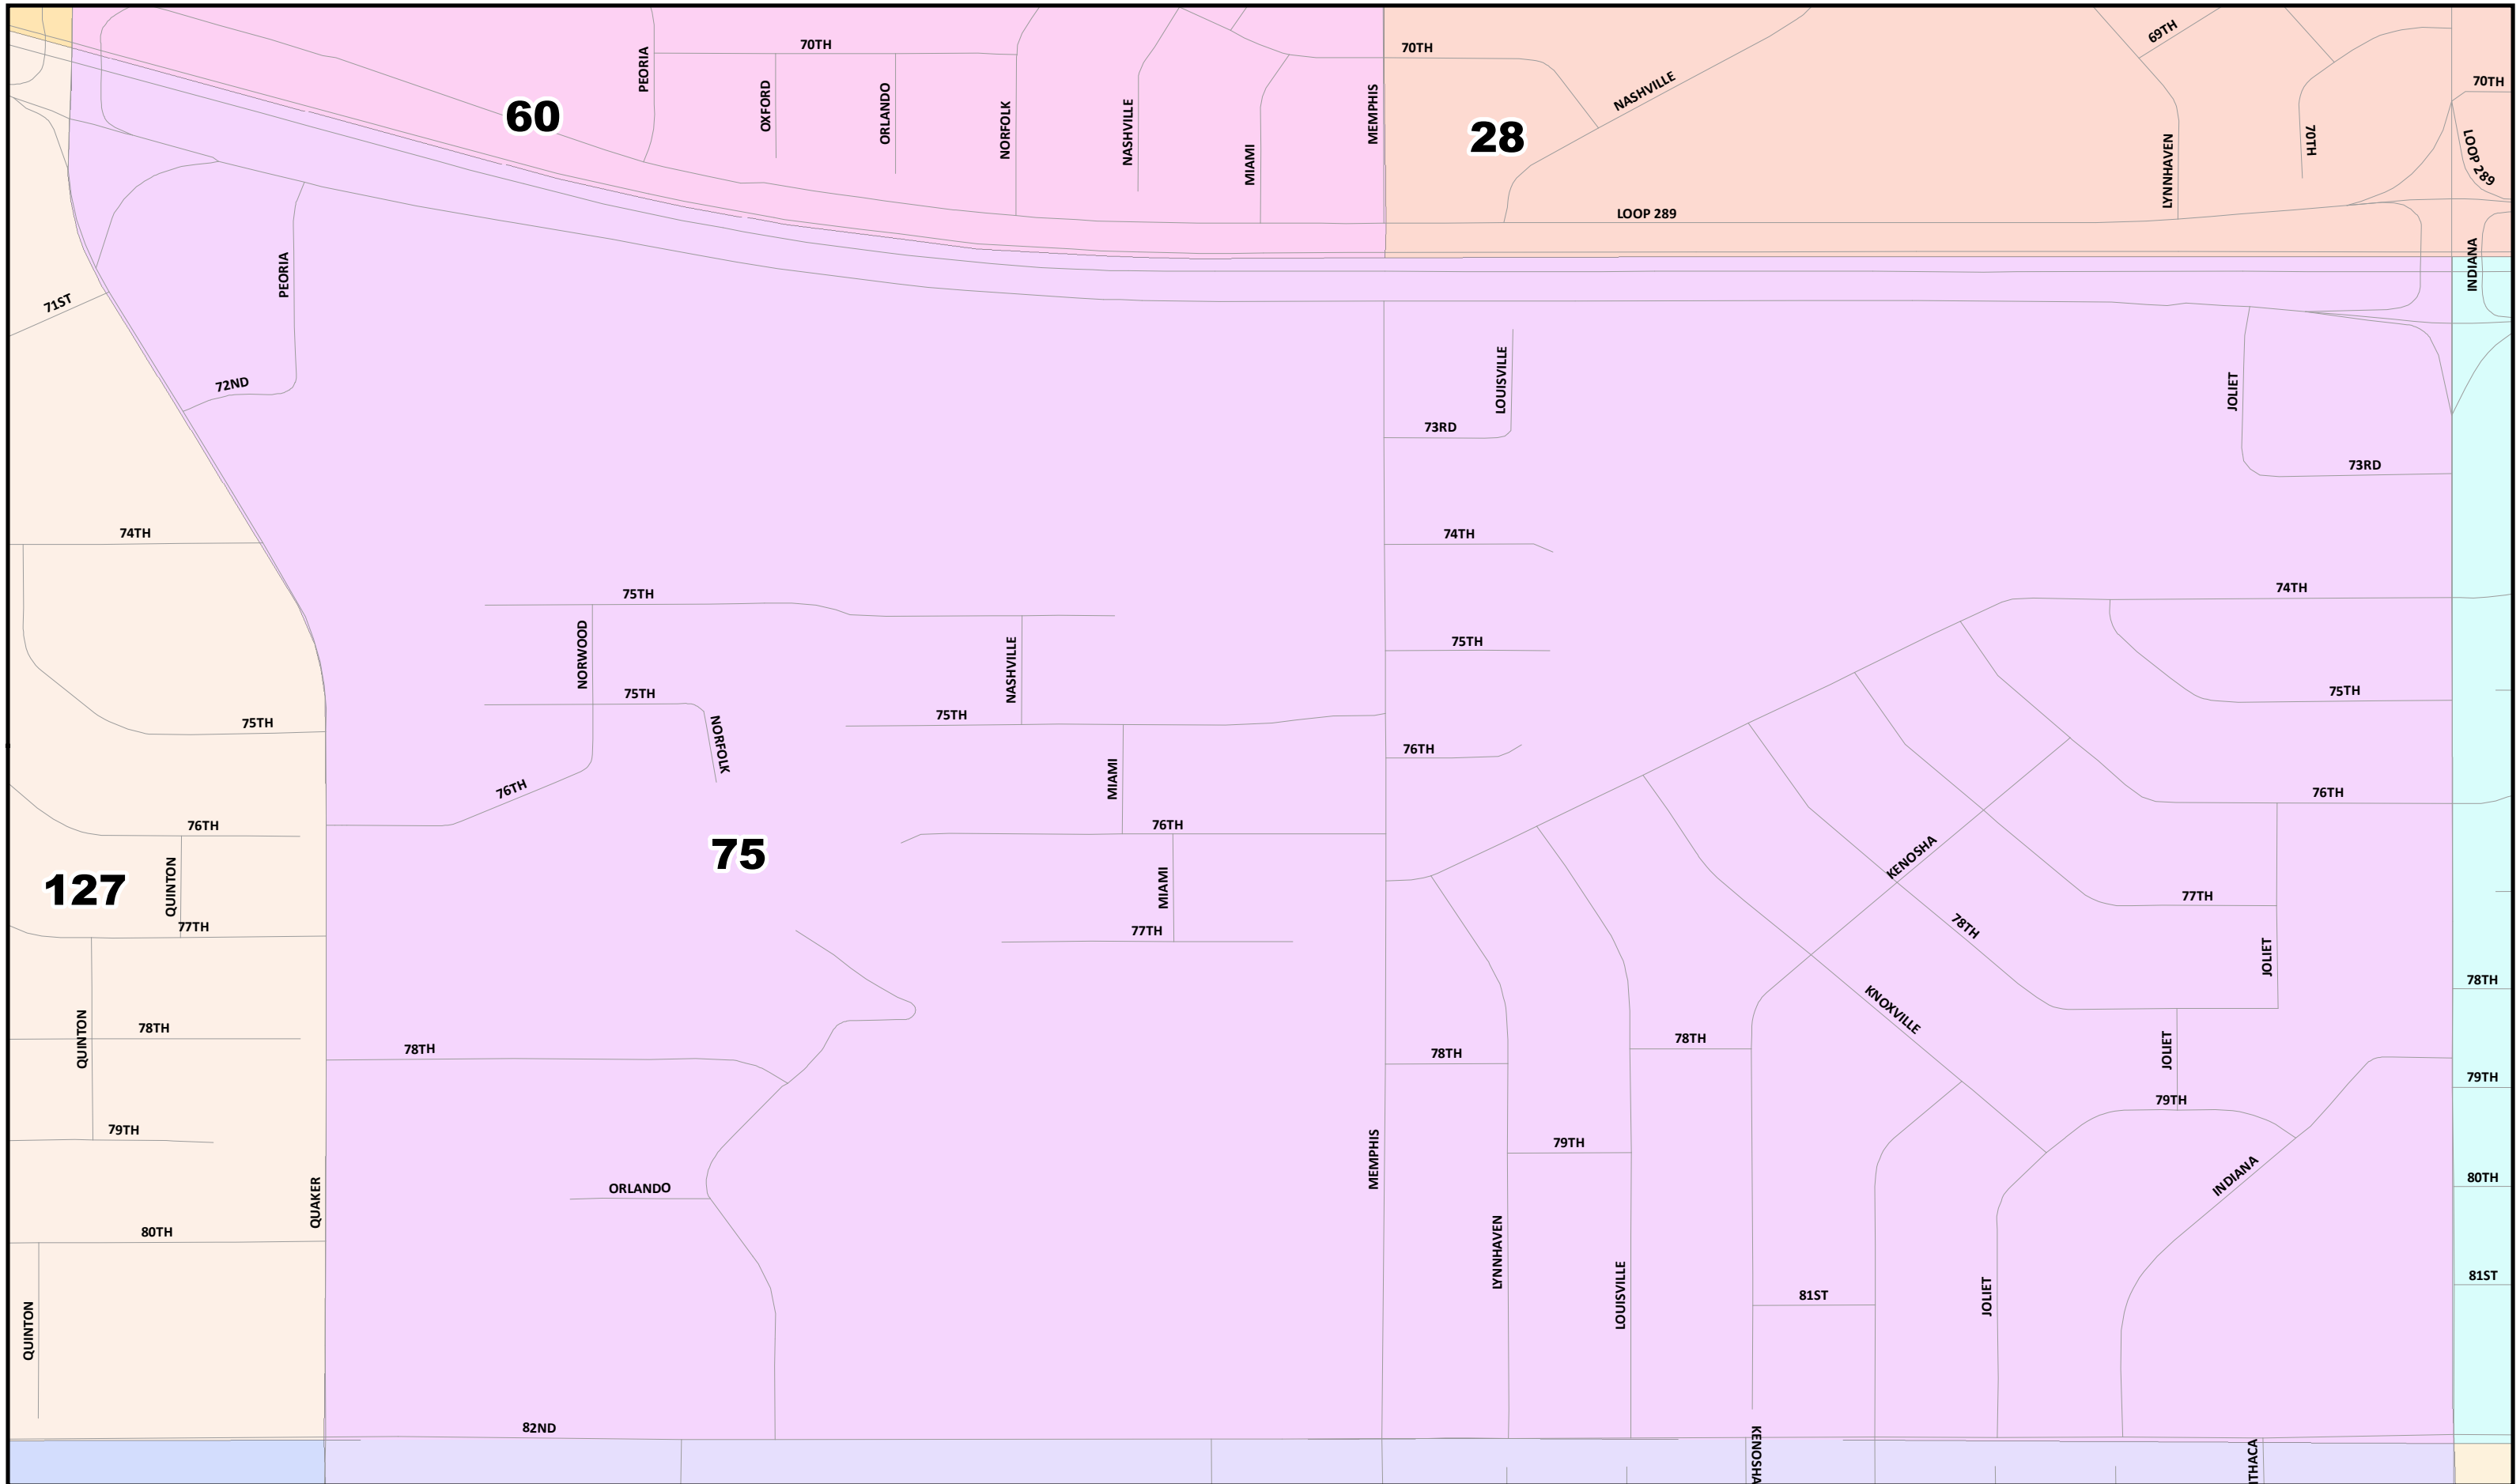

0 0.05 0.1 0.2 Miles
Created: 12/17/2021
Background Image: ESRI World Street Map

Lubbock County
2022 Election Precincts
Election Precinct: 75

© 2021 Bickerstaff Heath Delgado Acosta LLP
Data Source: Roads, Water and other
features obtained from the 2020
Tiger/line files, U.S. Census Bureau