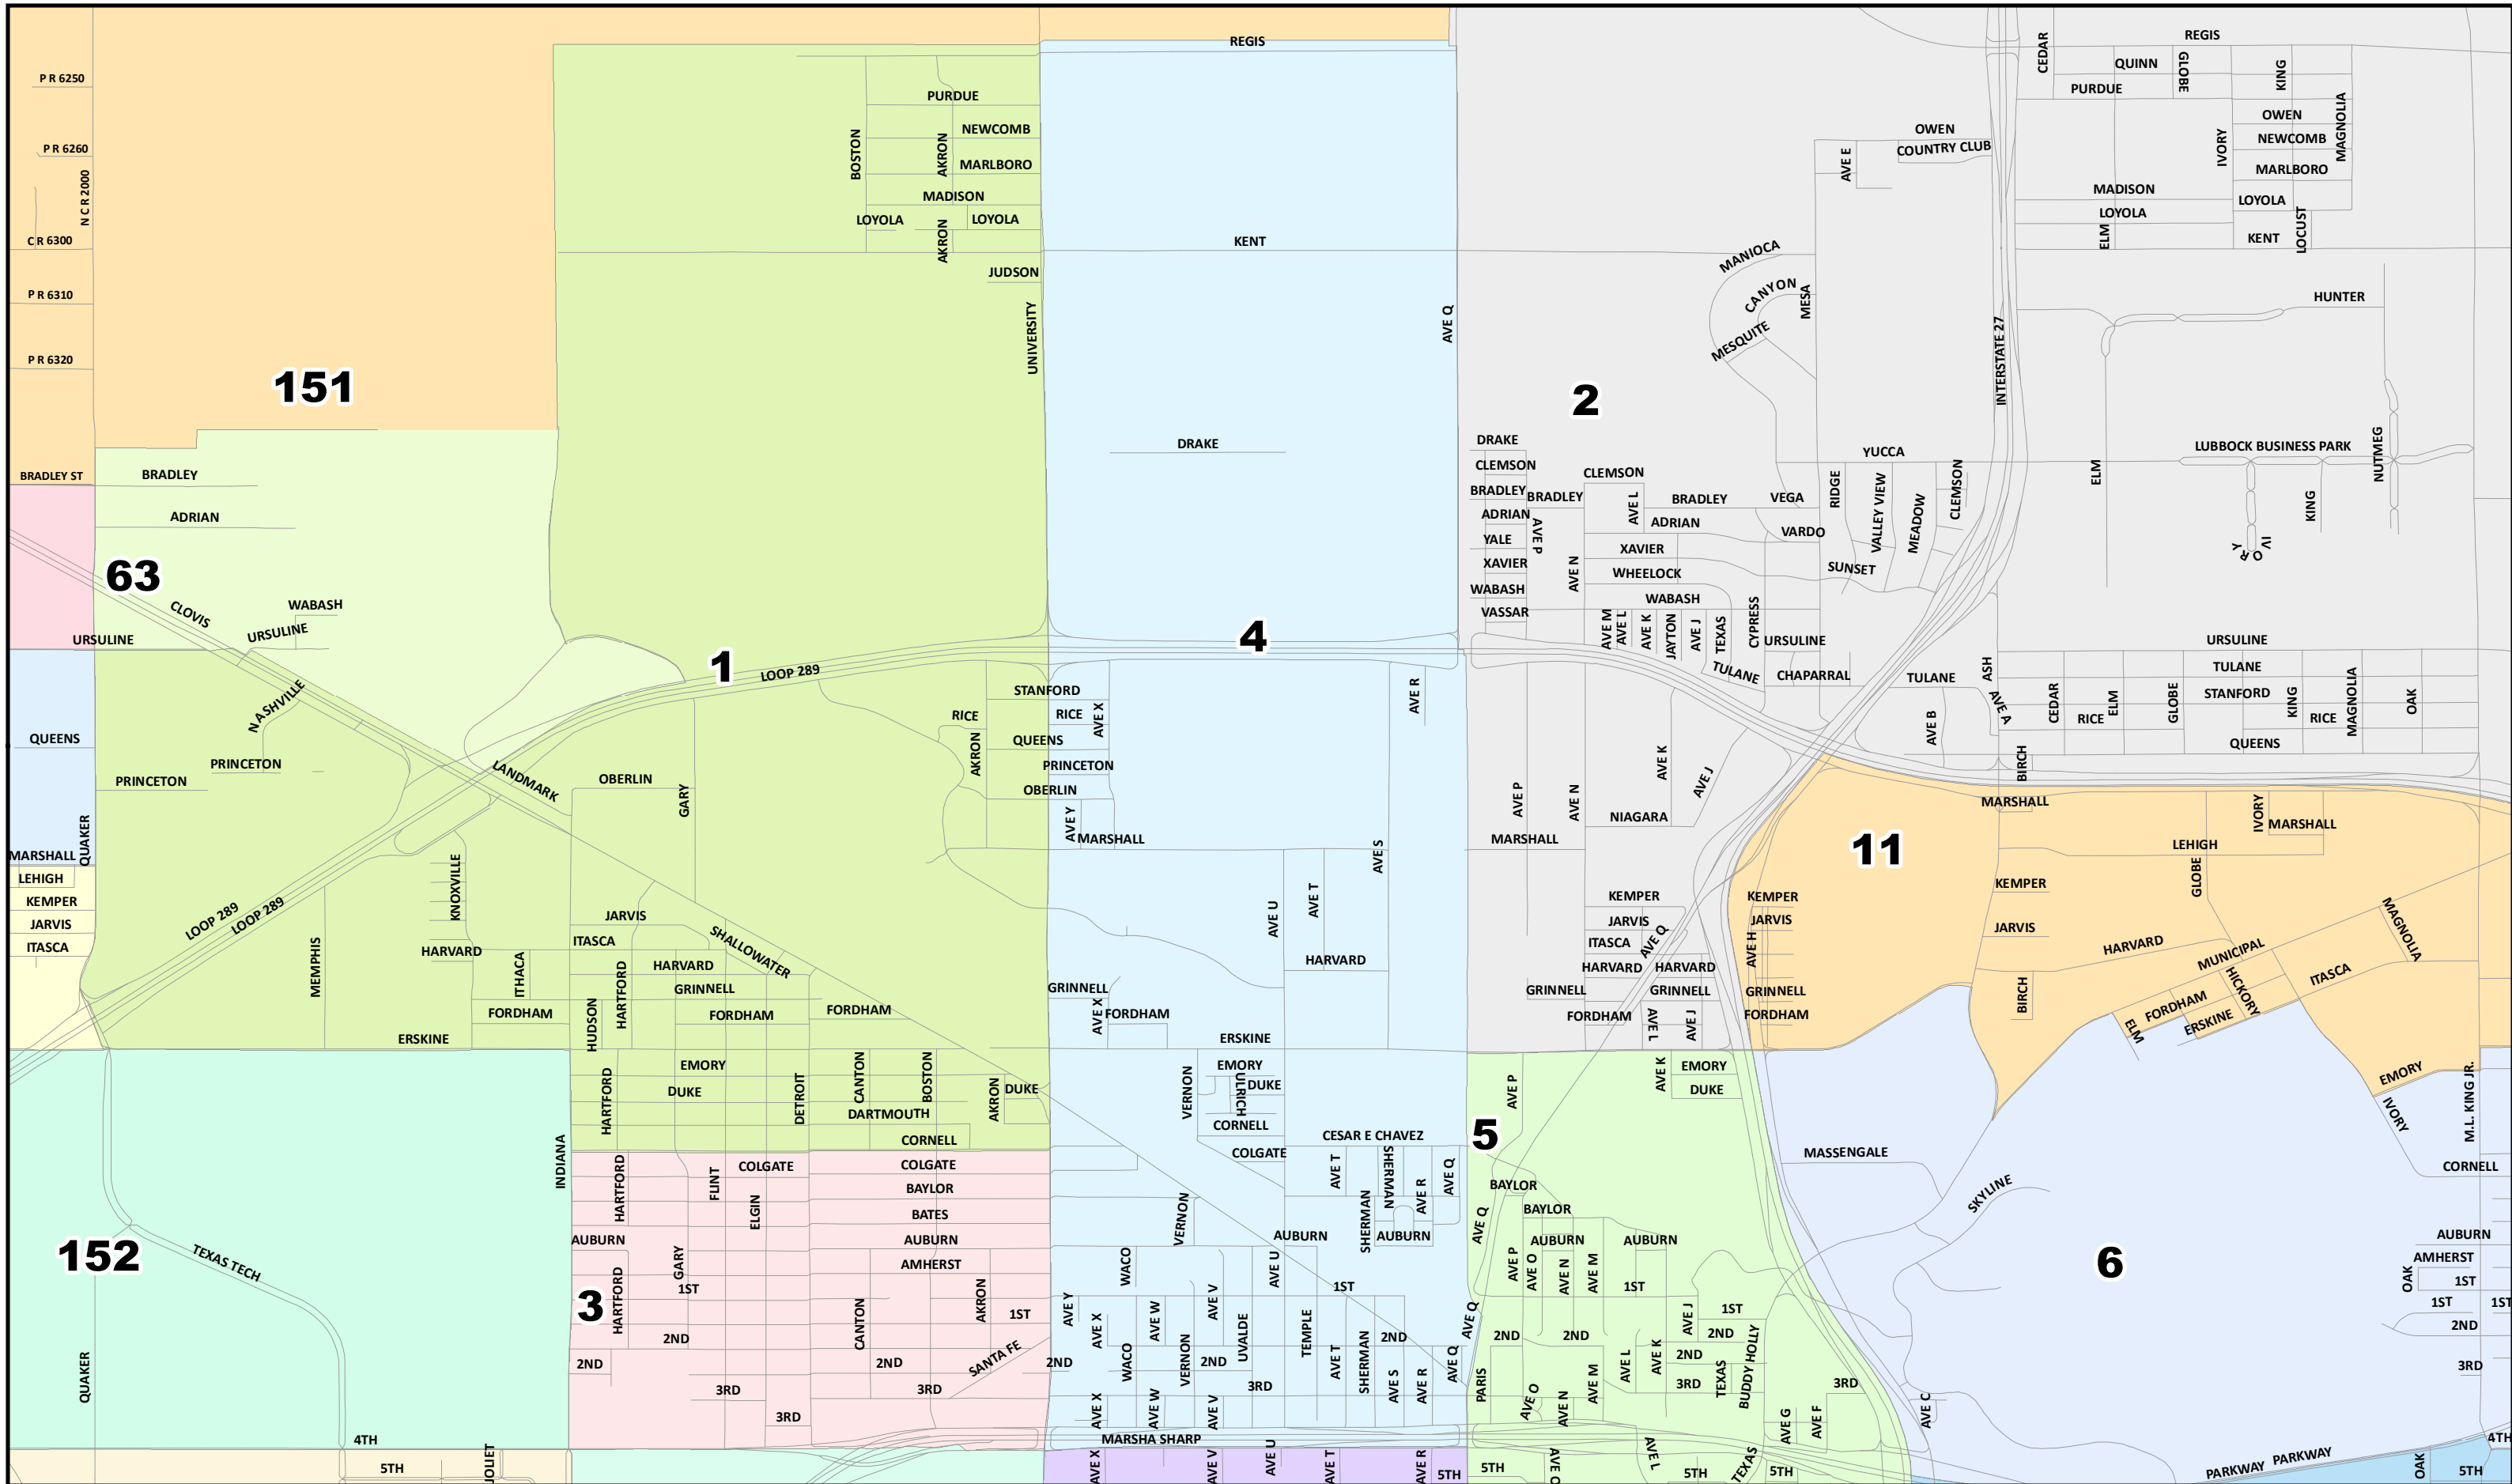

152

3

4

INDIANA

Lubbock County
2022 Election Precincts
Election Precinct: 3

© 2021 Bickerstaff Heath Delgado Acosta LLP
 Data Source: Roads, Water and other
 features obtained from the 2020
 Tiger/line files, U.S. Census Bureau