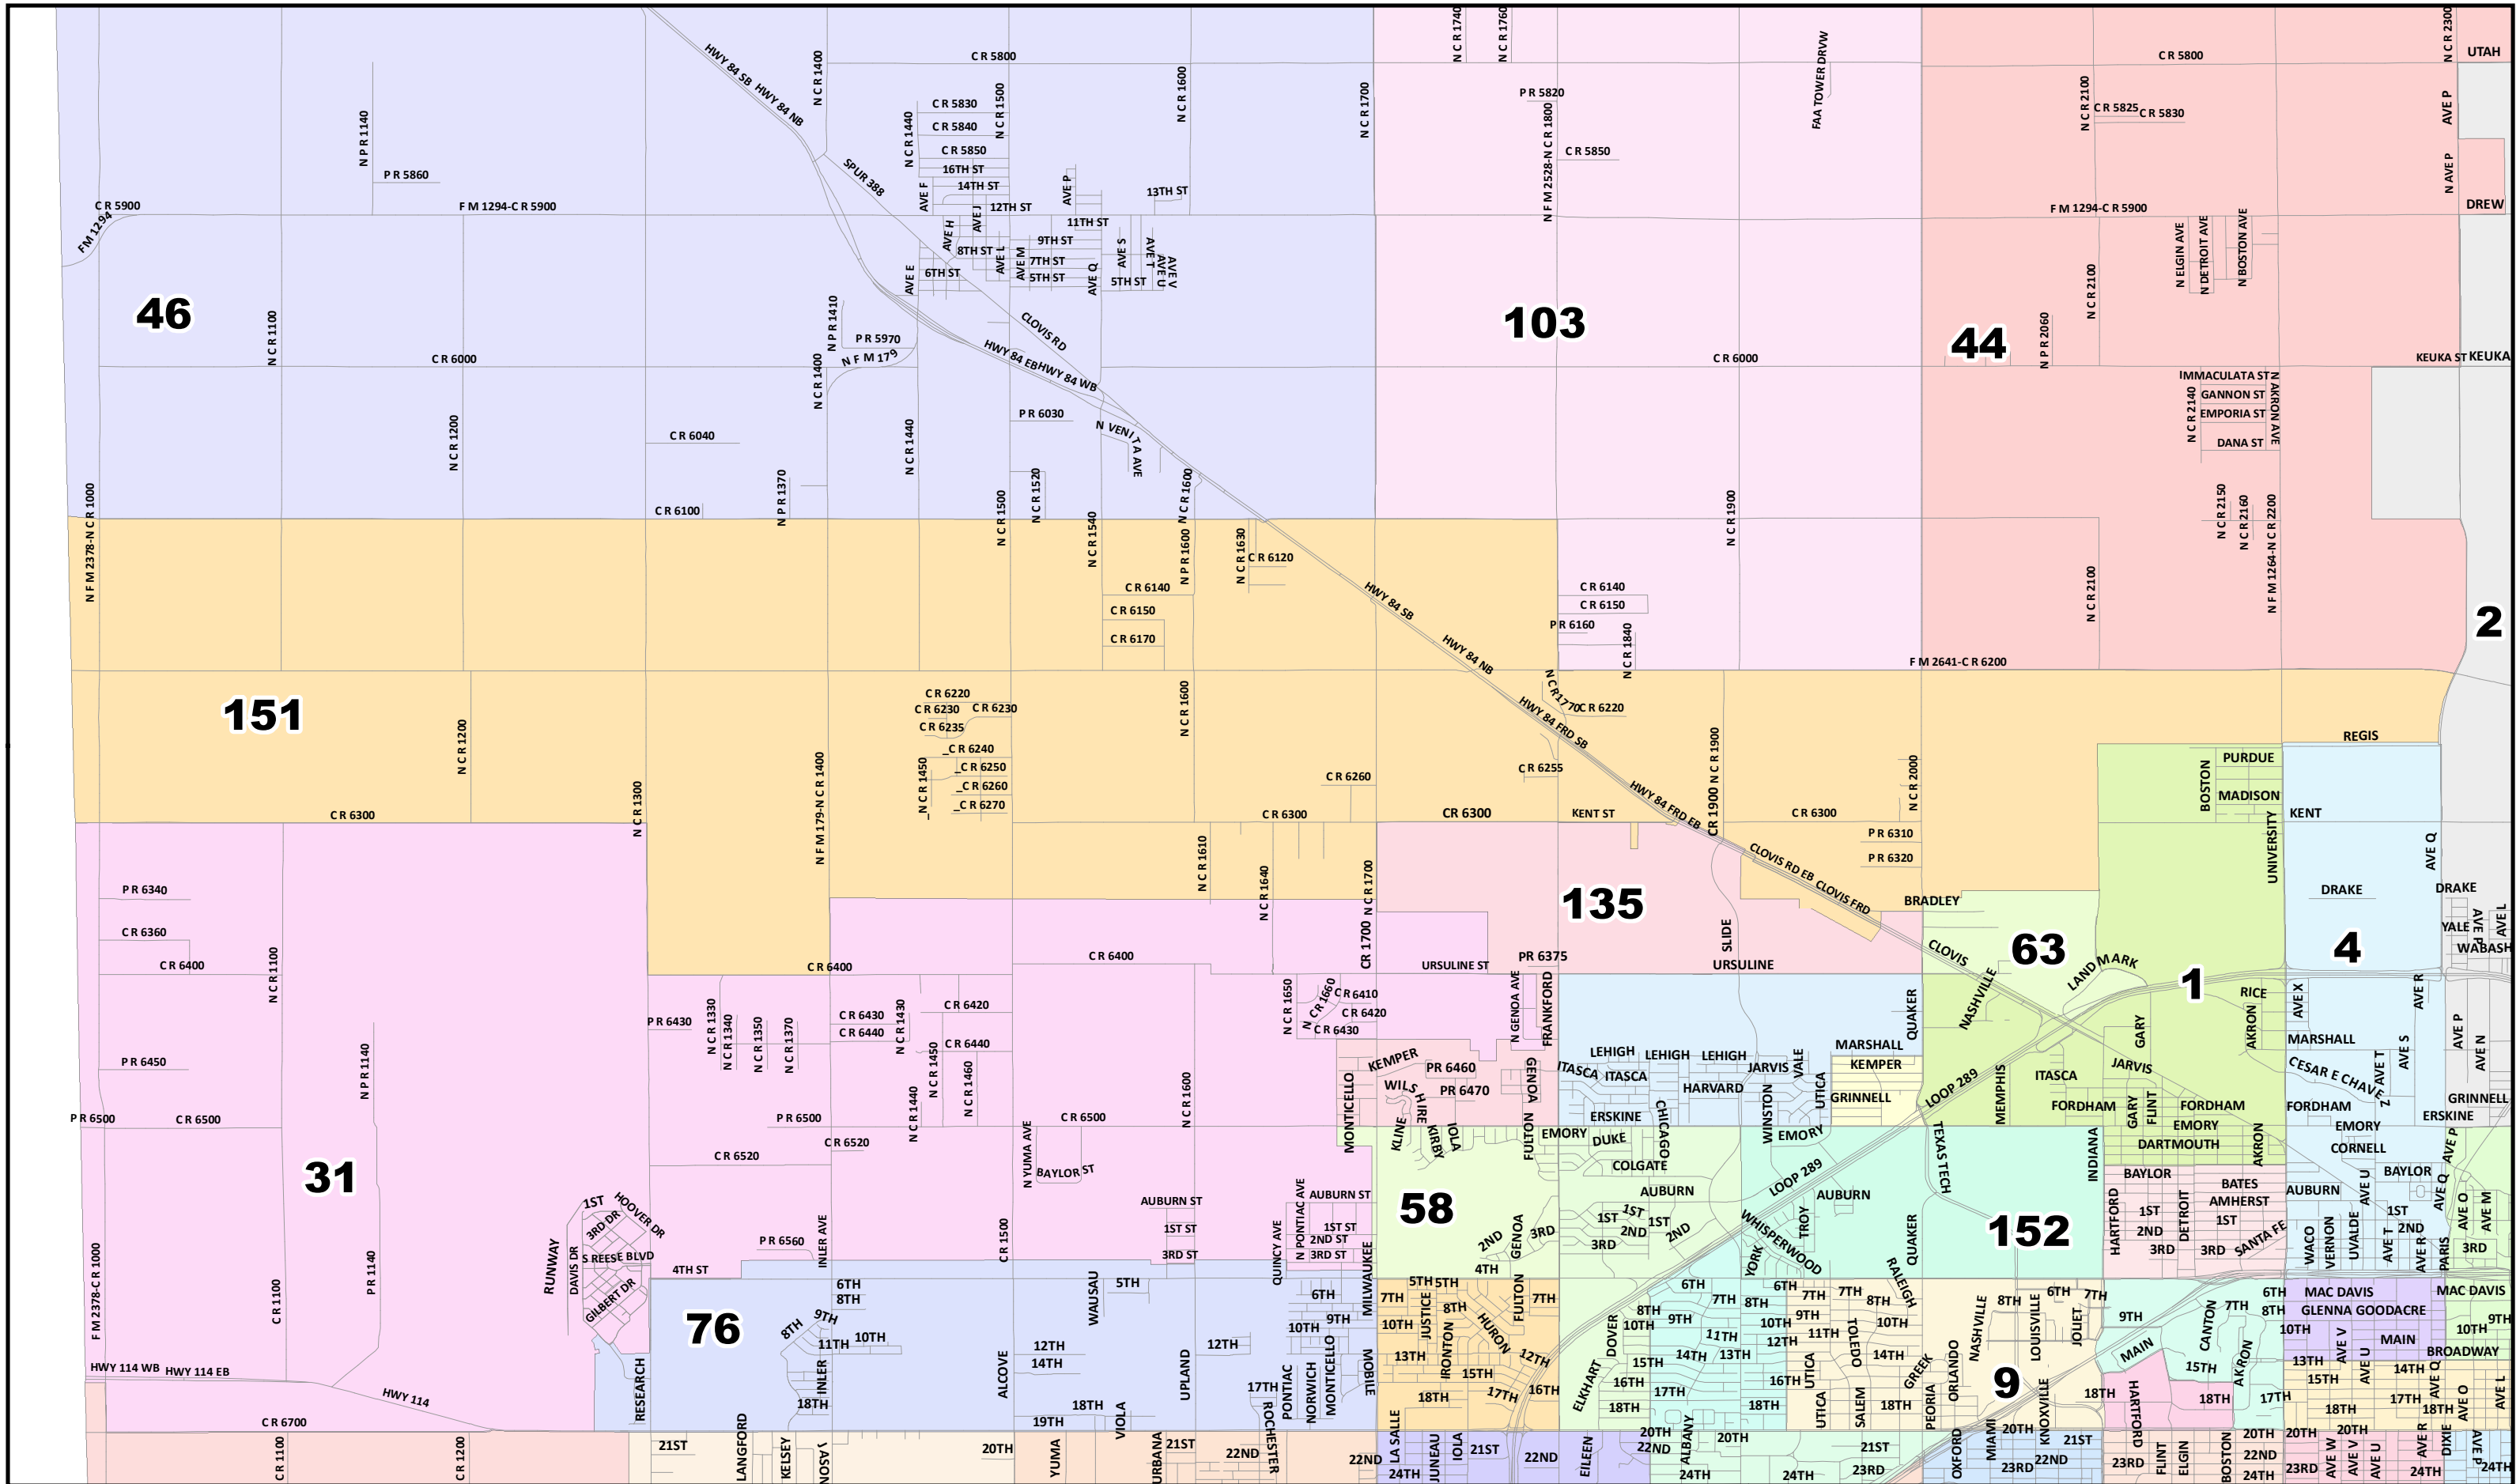

0 0.075 0.15 0.3 Miles
Created: 12/17/2021
Background Image: ESRI World Street Map

Lubbock County 2022 Election Precincts *Election Precinct: 142*

© 2021 Bickerstaff Heath Delgado Acosta LLP
Data Source: Roads, Water and other features obtained from the 2020 Tiger/line files, U.S. Census Bureau