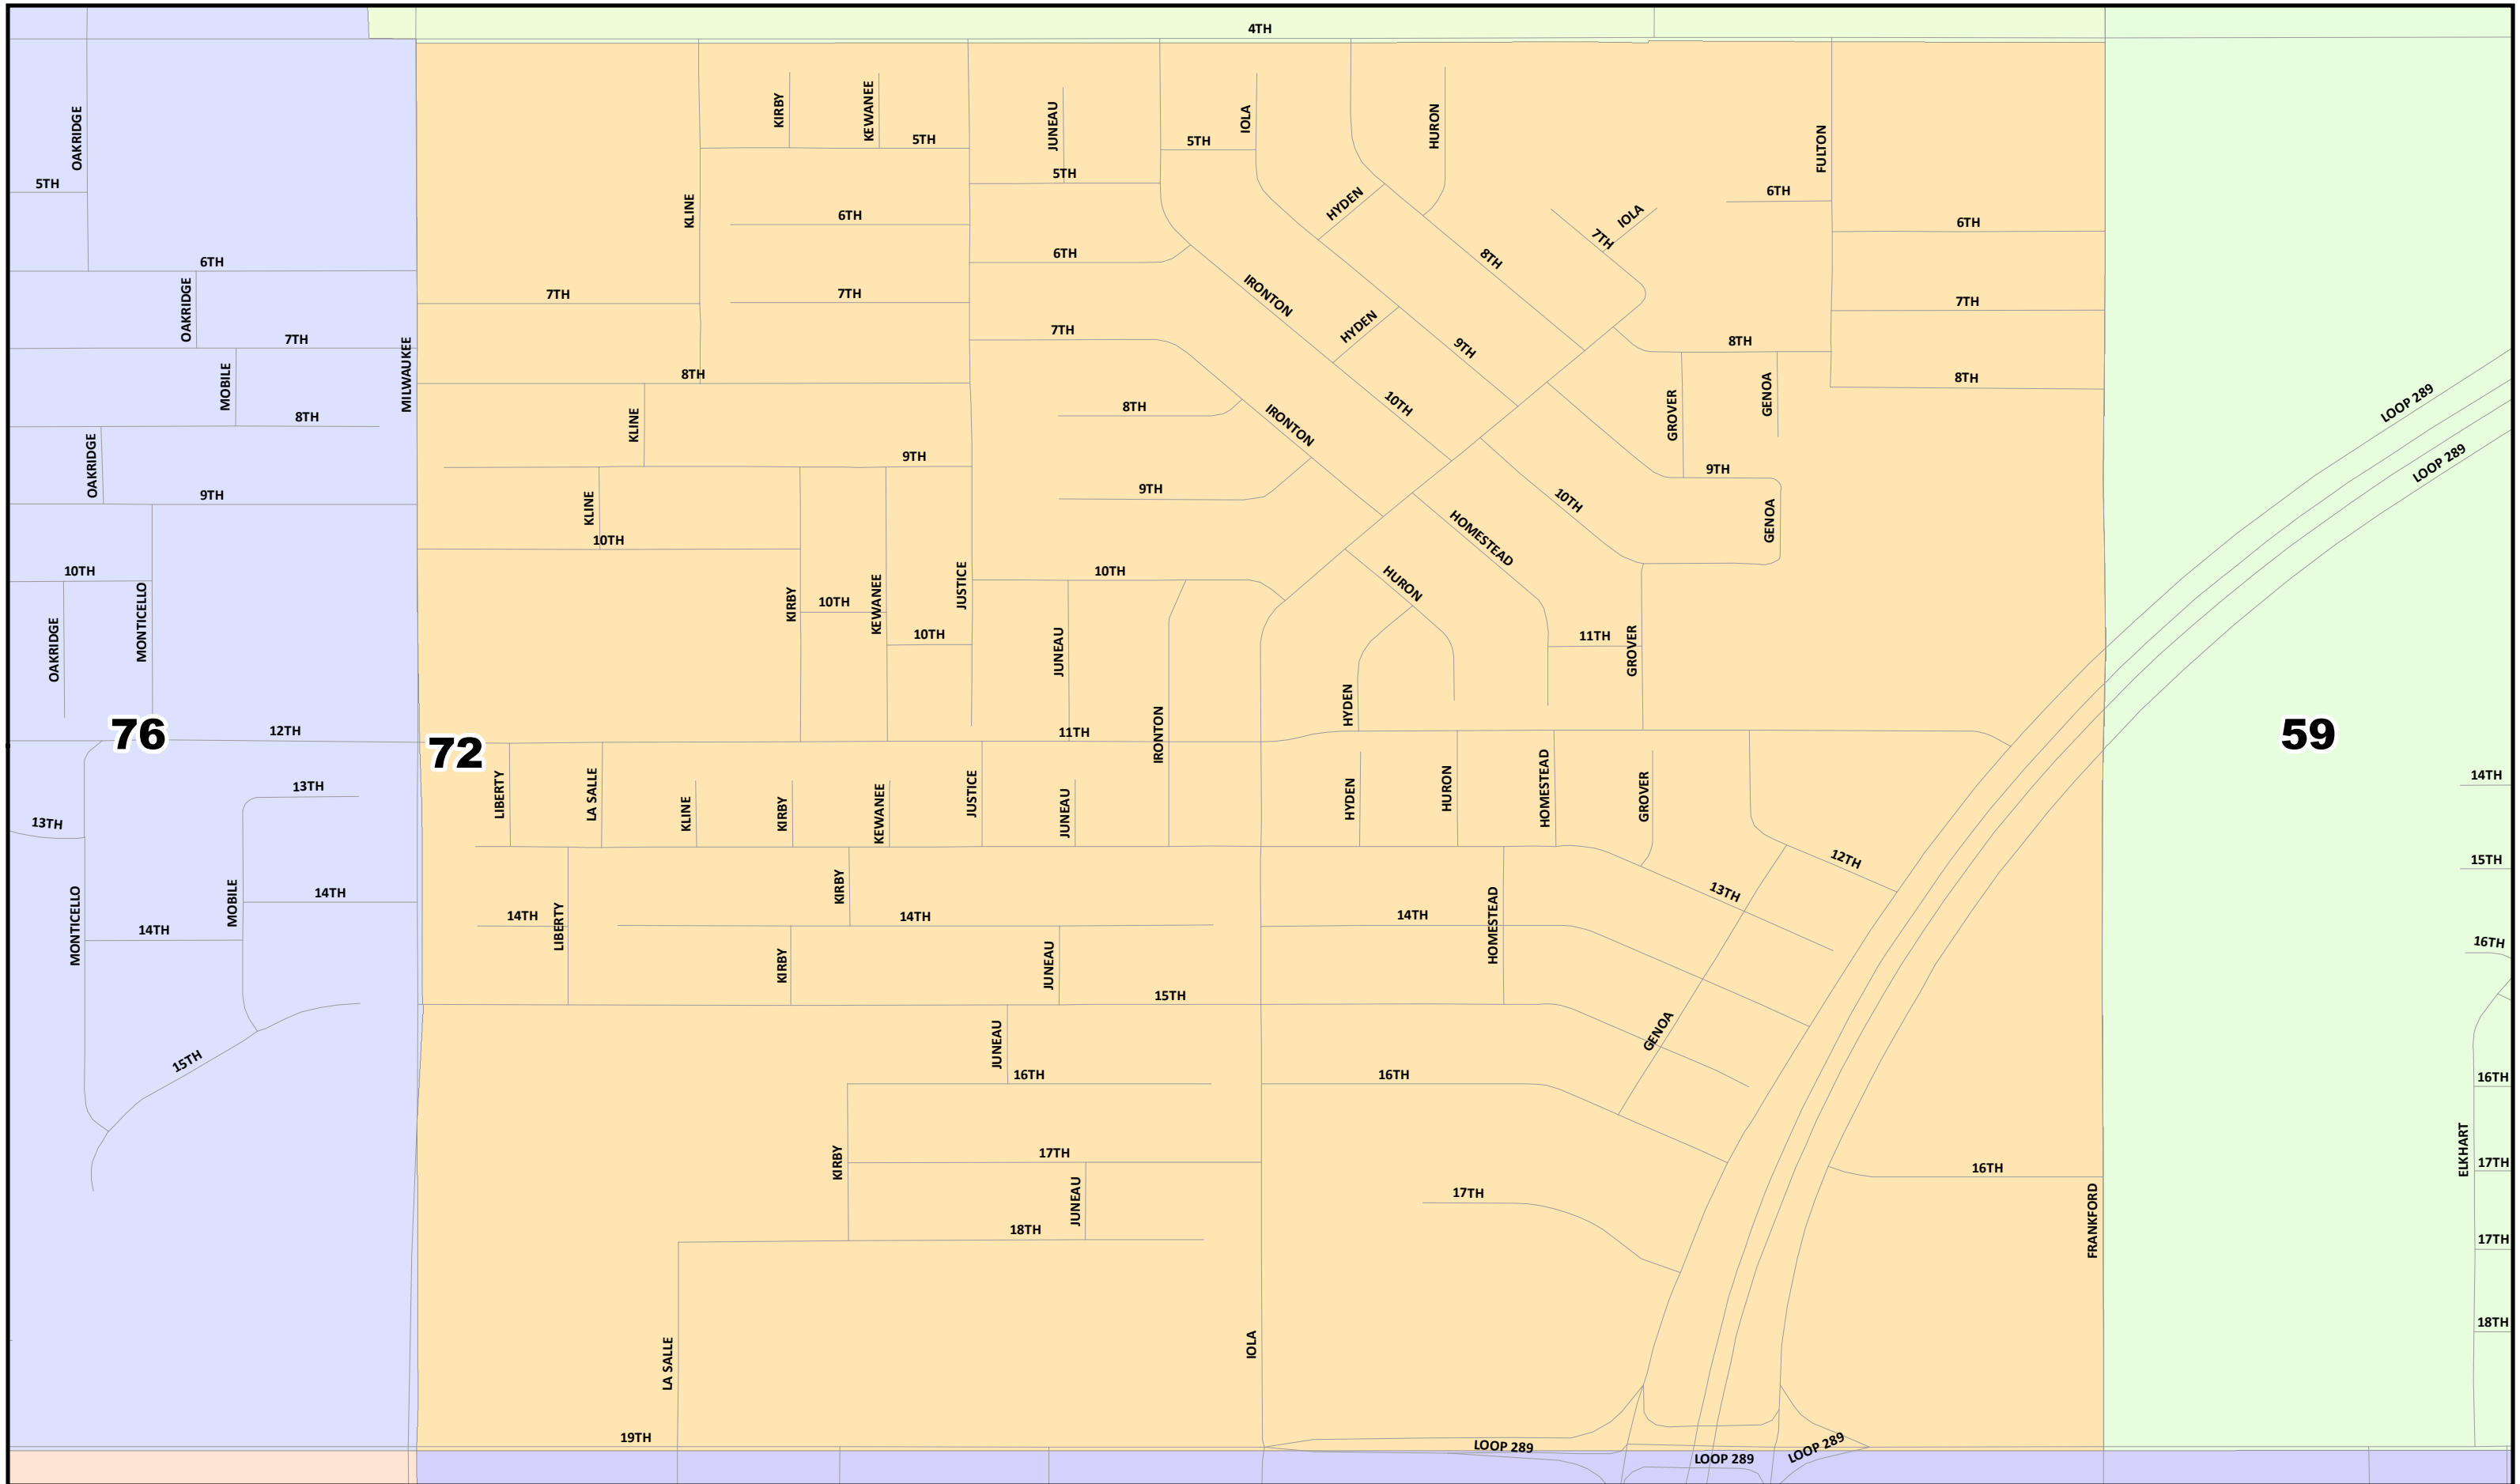

0 0.075 0.15 0.3 Miles
Created: 12/17/2021
Background Image: ESRI World Street Map

Lubbock County
2022 Election Precincts
Election Precinct: 72

© 2021 Bickerstaff Heath Delgado Acosta LLP
Data Source: Roads, Water and other features obtained from the 2020 Tiger/line files, U.S. Census Bureau