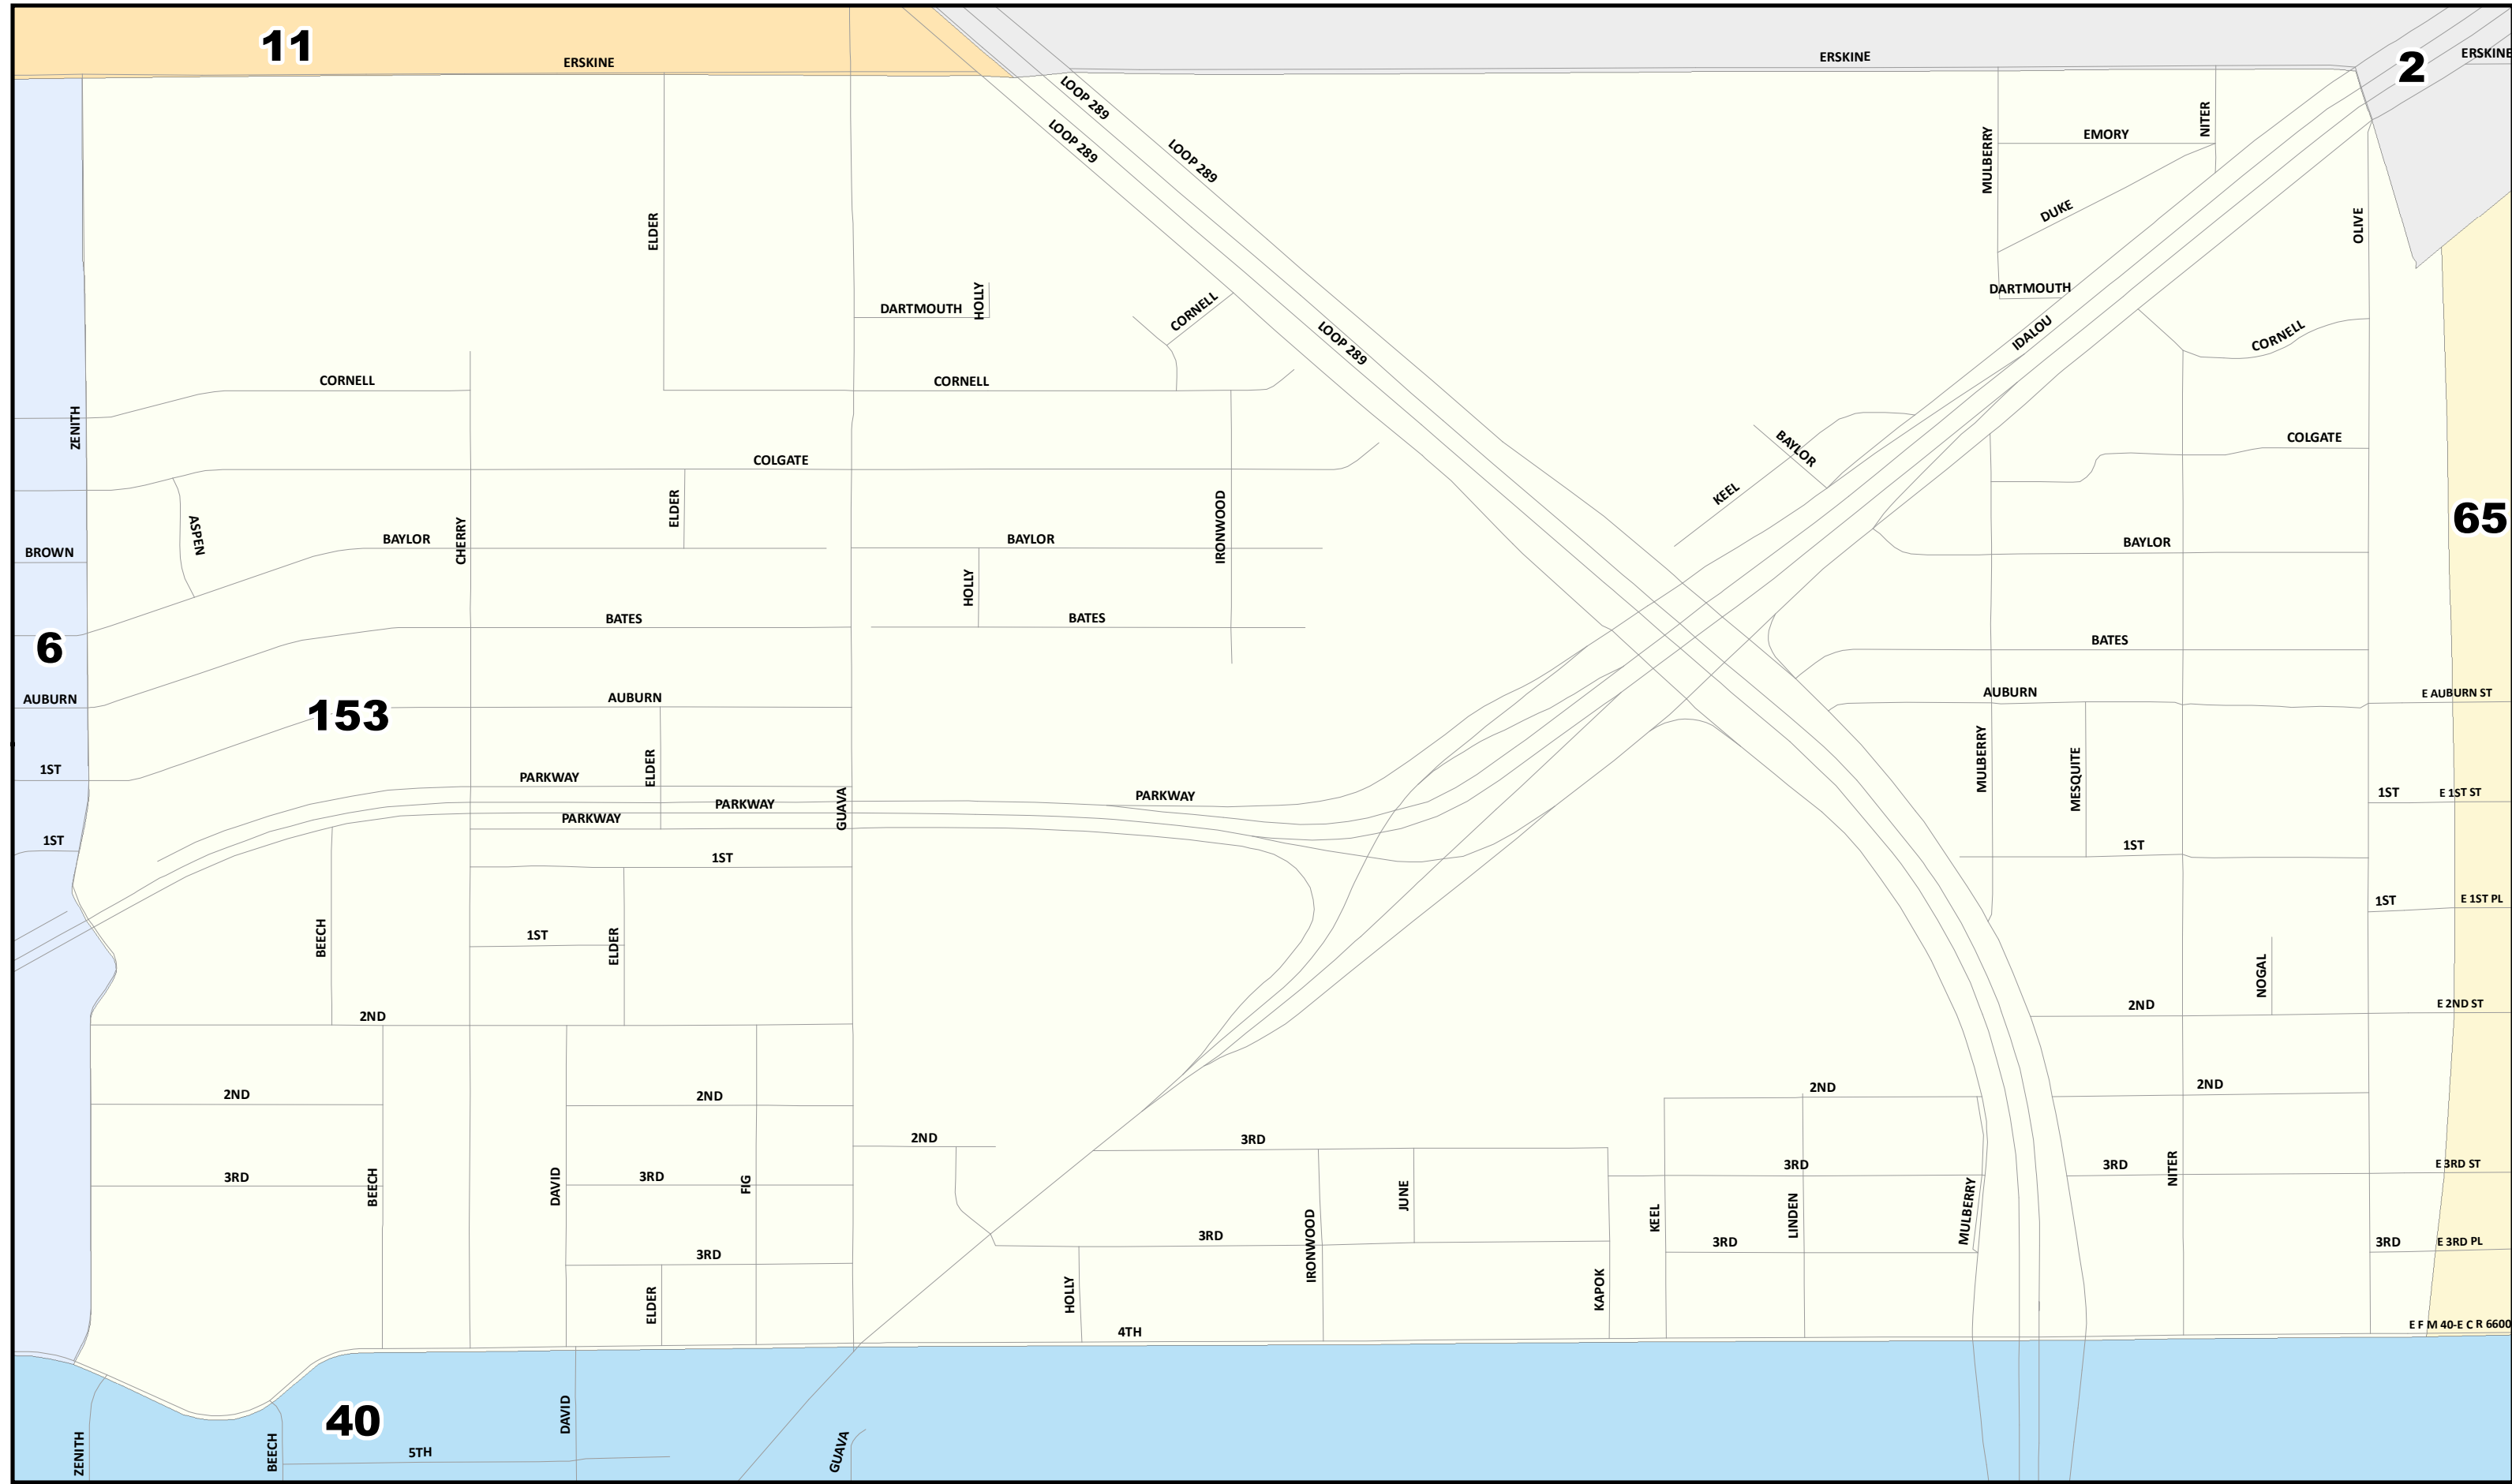

0 0.075 0.15 0.3 Miles
Created: 12/17/2021
Background Image: ESRI World Street Map

Lubbock County
2022 Election Precincts
Election Precinct: 153

© 2021 Bickerstaff Heath Delgado Acosta LLP
Data Source: Roads, Water and other
features obtained from the 2020
Tiger/line files, U.S. Census Bureau