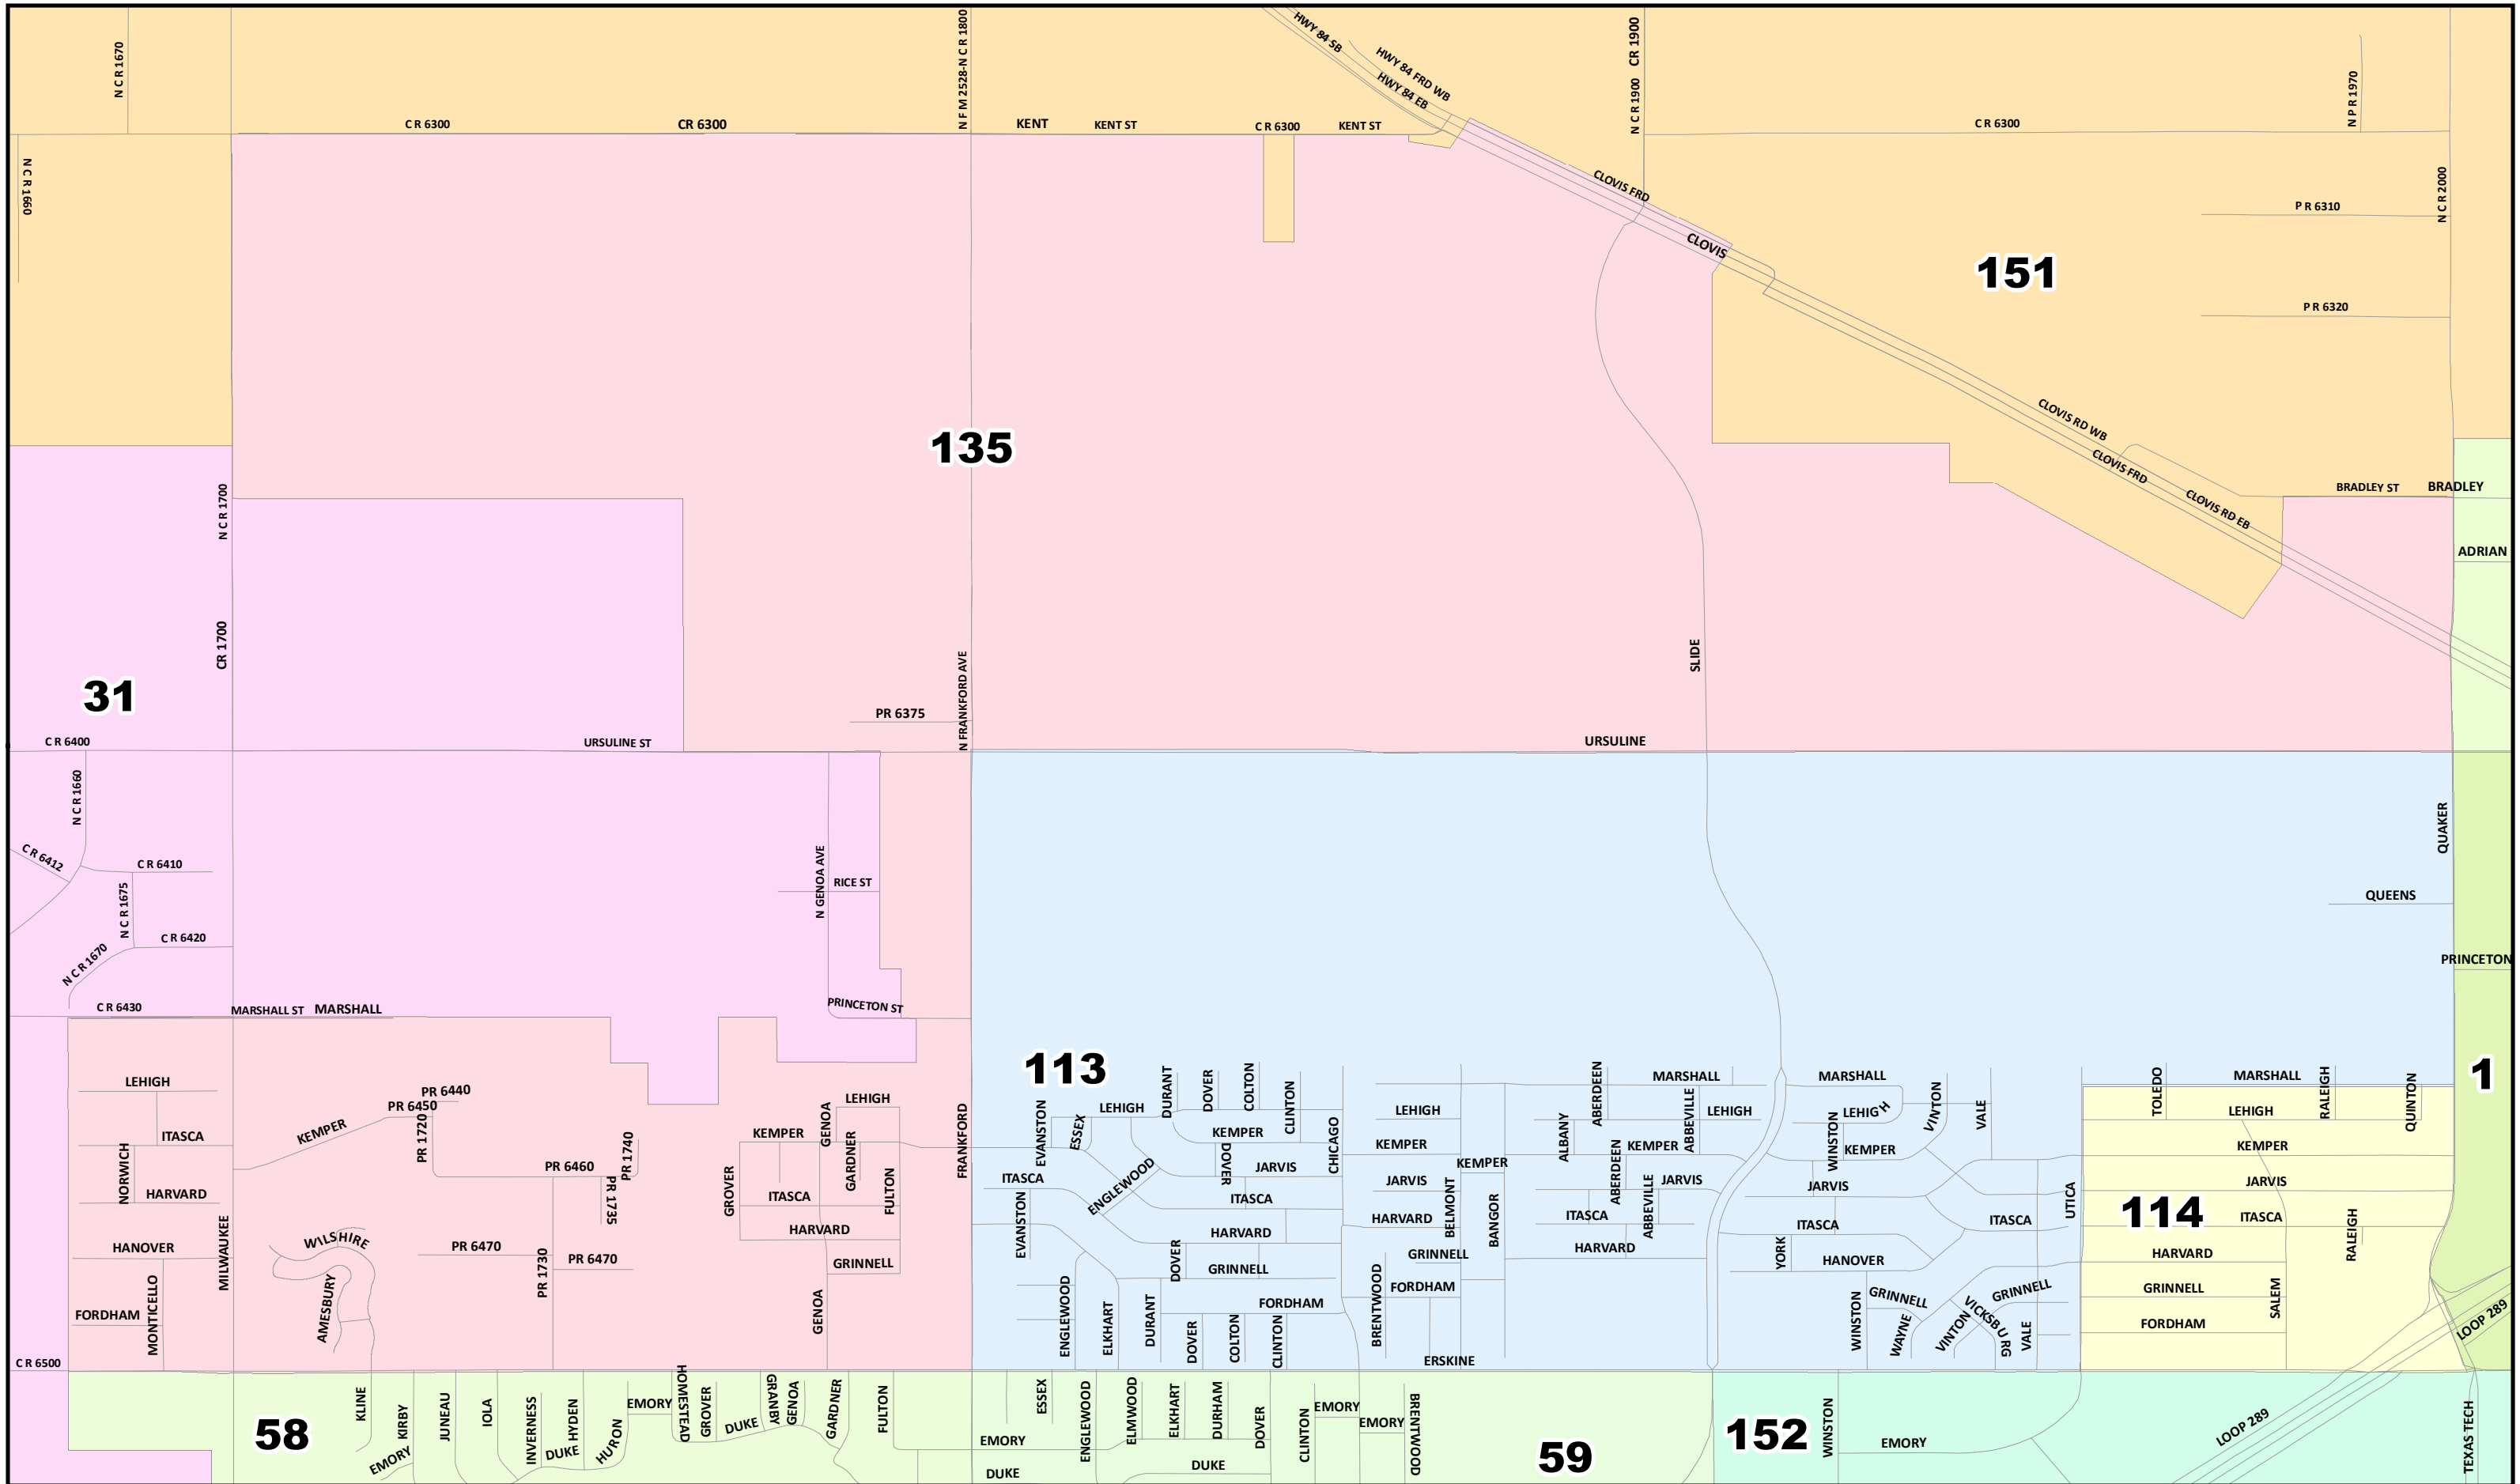

Lubbock County
2022 Election Precincts
Election Precinct: 135

© 2021 Bickerstaff Heath Delgado Acosta LLP
Data Source: Roads, Water and other features obtained from the 2020 Tiger/line files, U.S. Census Bureau