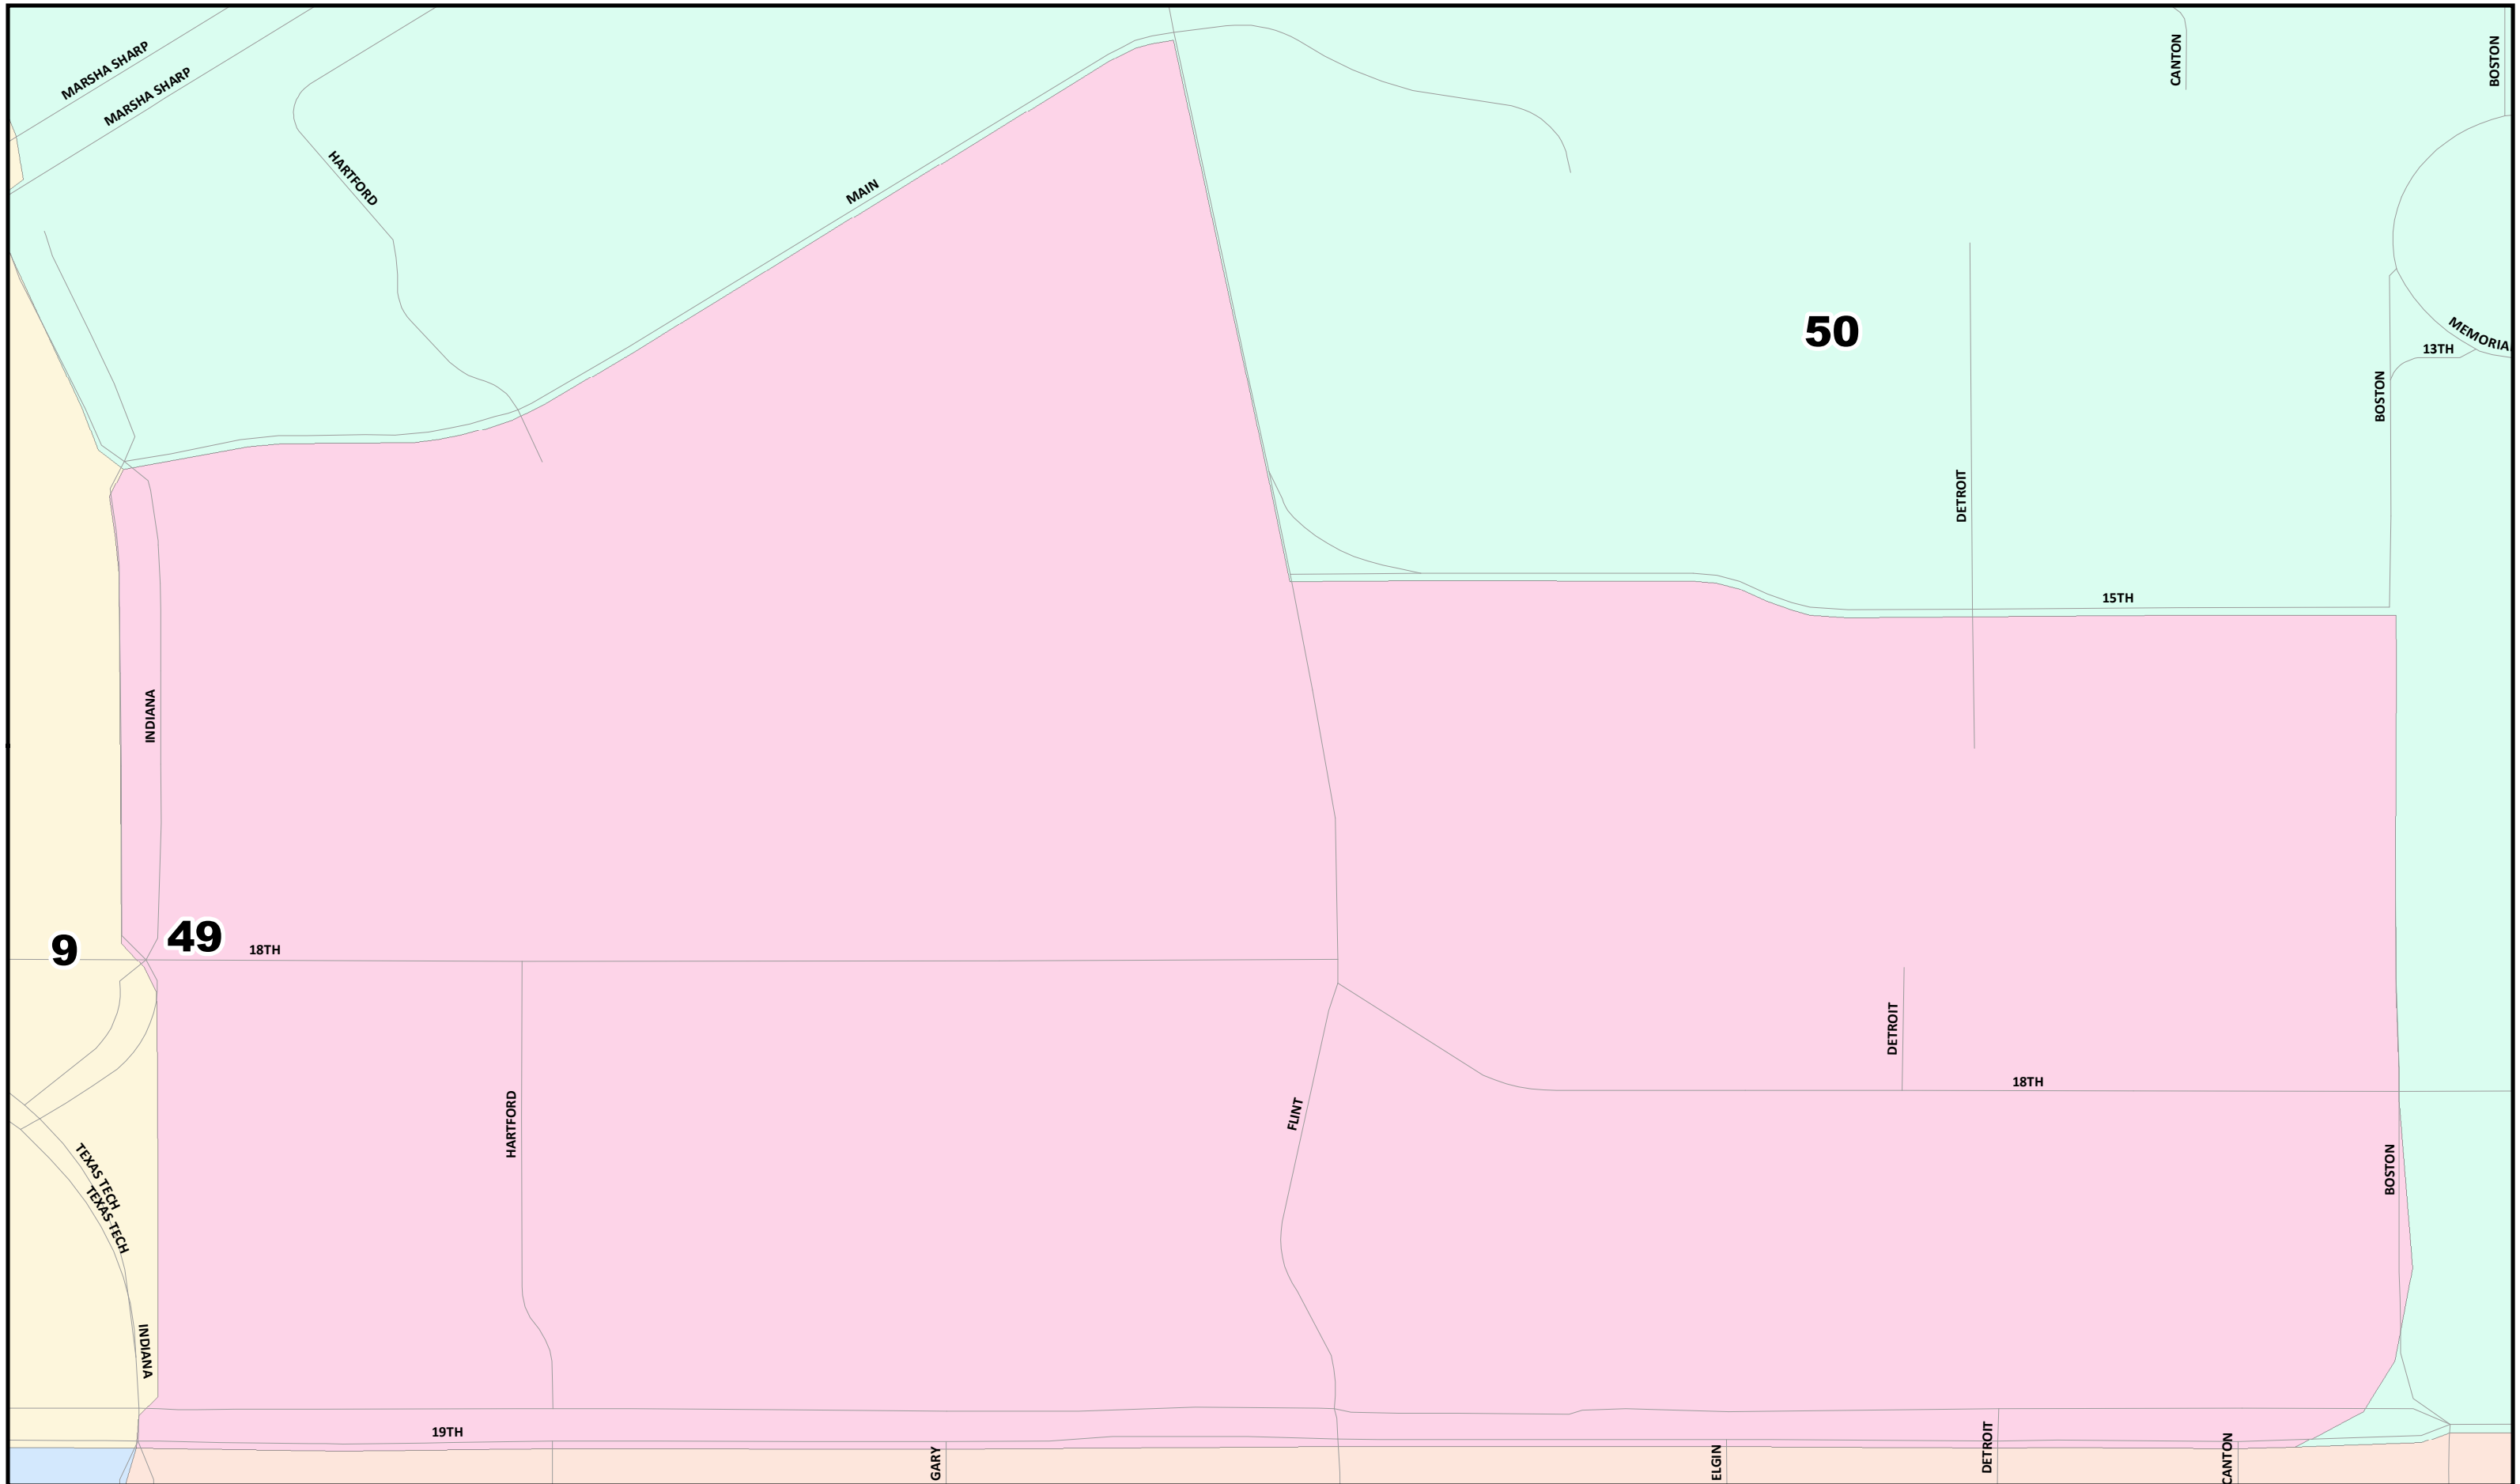

0 0.04 0.08 0.16 Miles
Created: 12/17/2021
Background Image: ESRI World Street Map

Lubbock County
2022 Election Precincts
Election Precinct: 49

© 2021 Bickerstaff Heath Delgado Acosta LLP
Data Source: Roads, Water and other features obtained from the 2020 Tiger/line files, U.S. Census Bureau