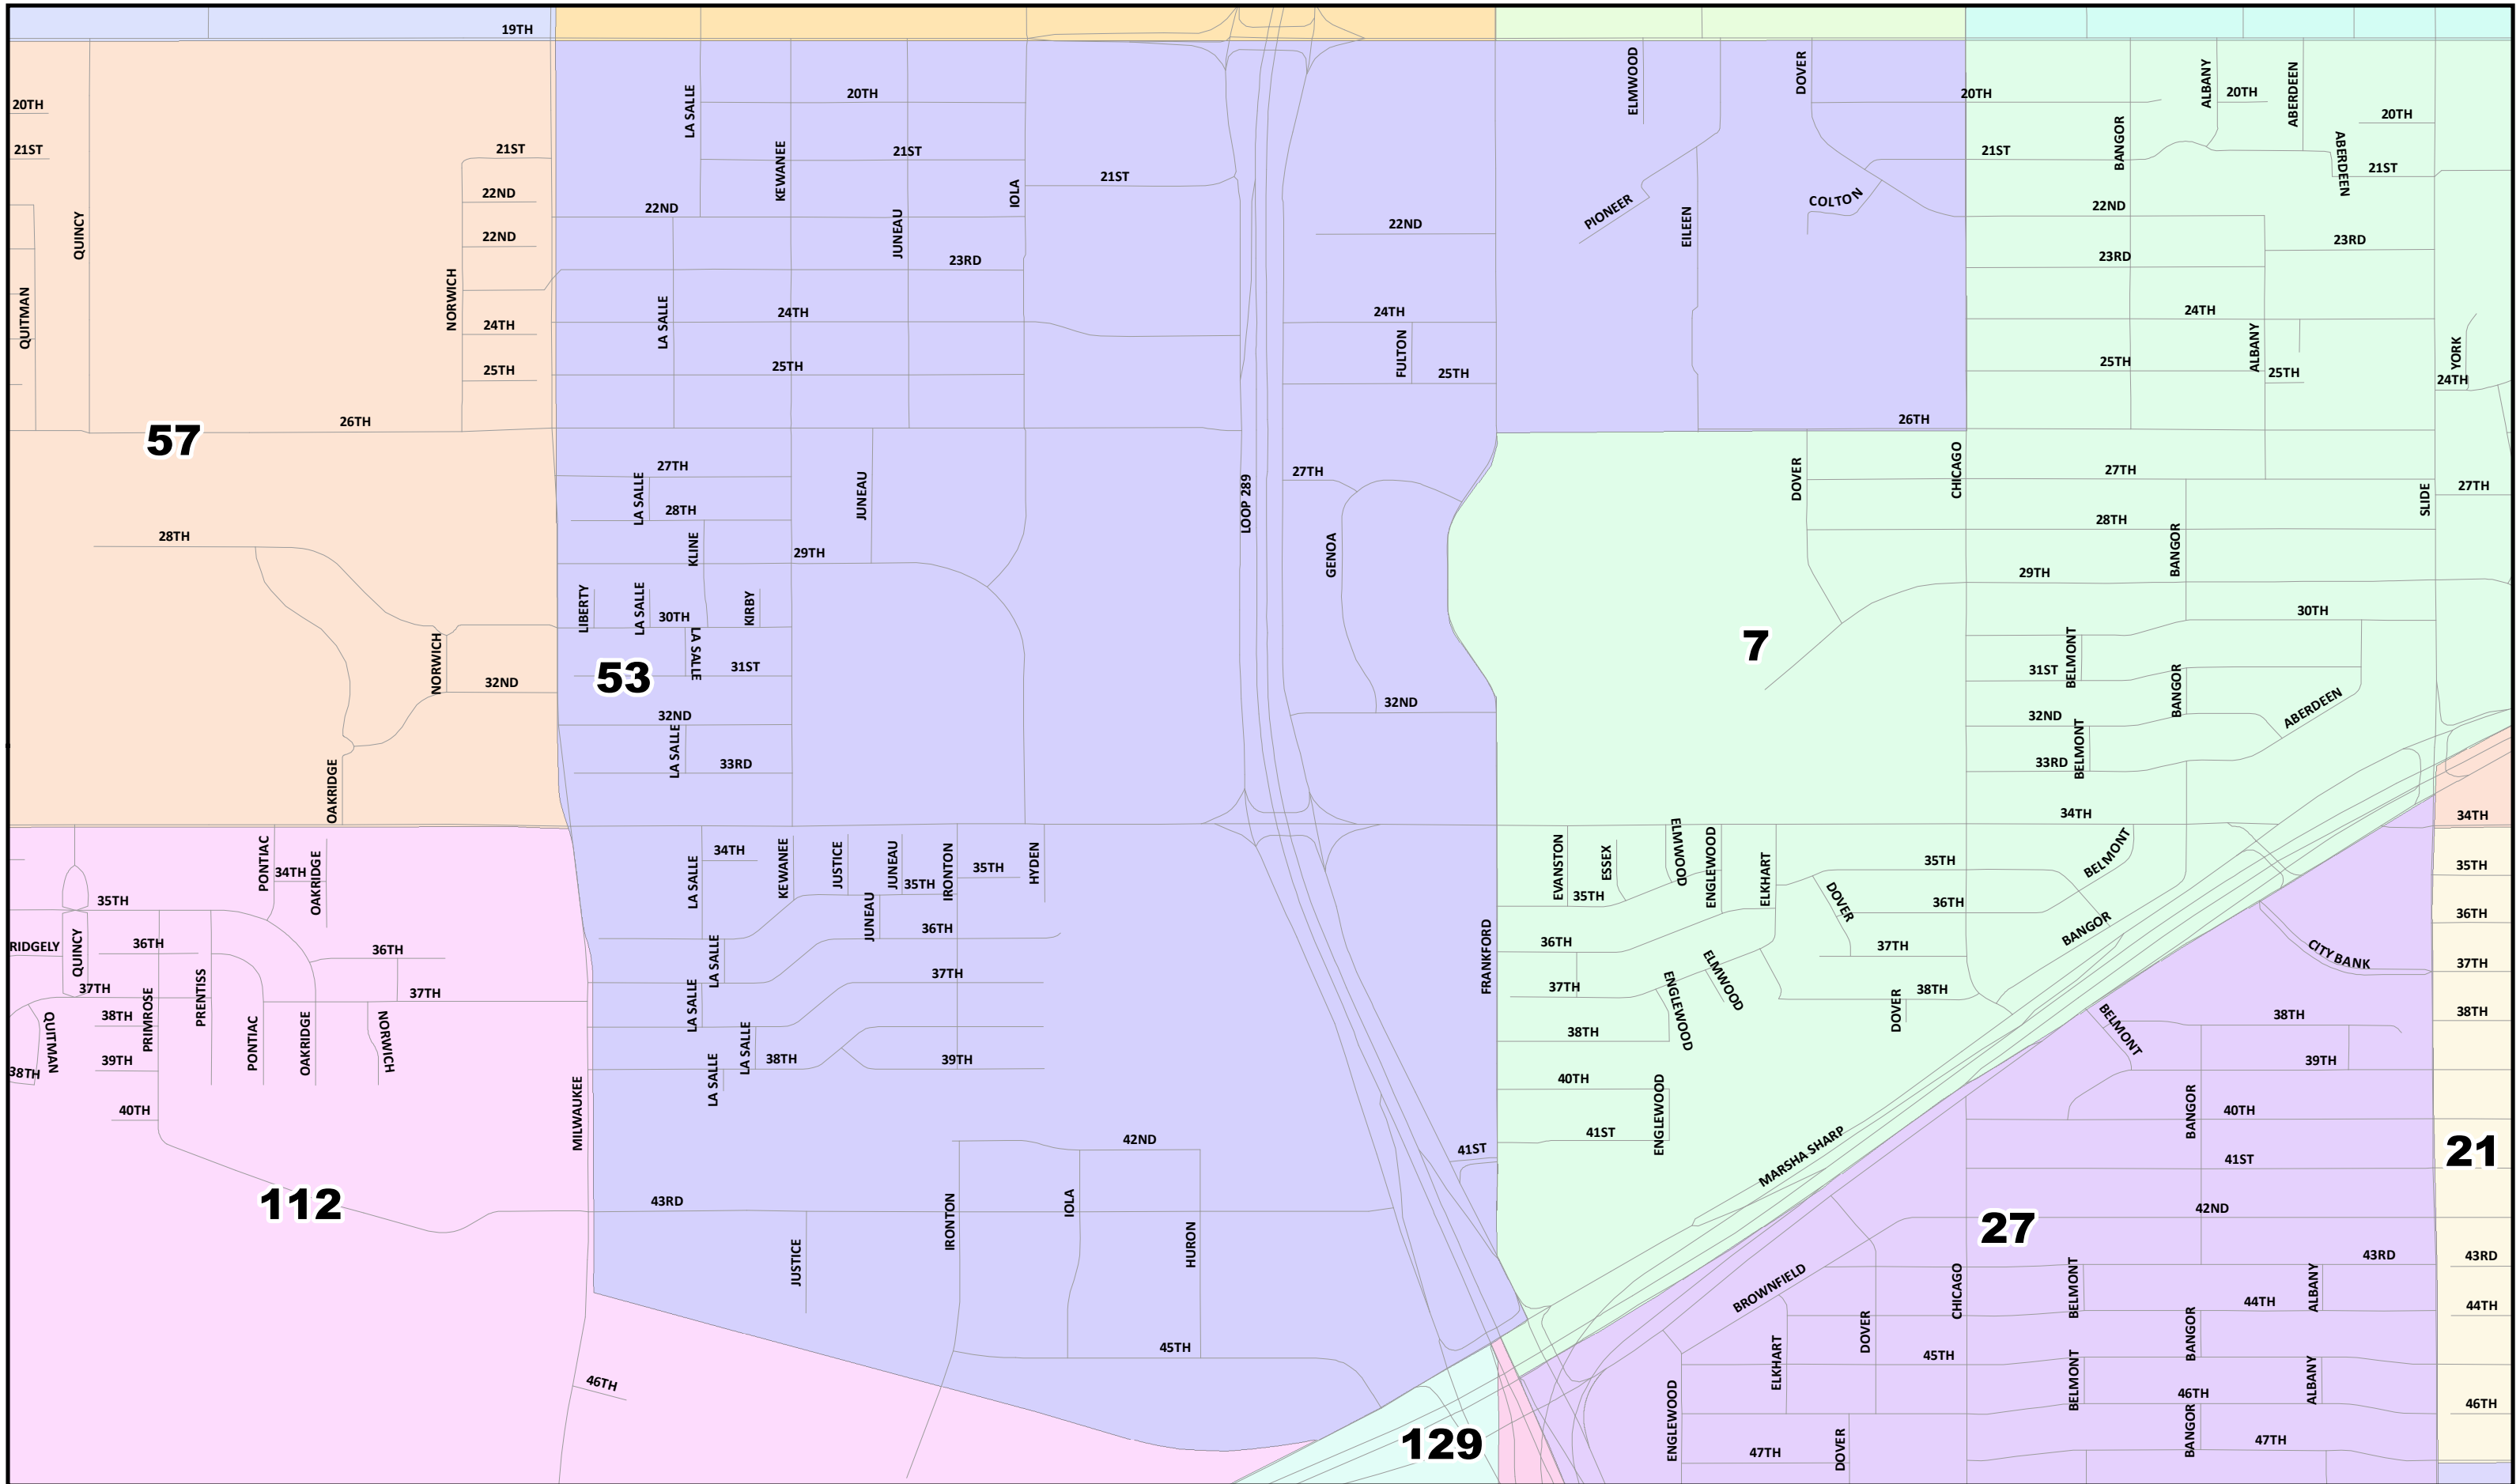

Lubbock County 2022 Election Precincts *Election Precinct: 53*

© 2021 Bickerstaff Heath Delgado Acosta LLP
Data Source: Roads, Water and other features obtained from the 2020 Tiger/line files, U.S. Census Bureau