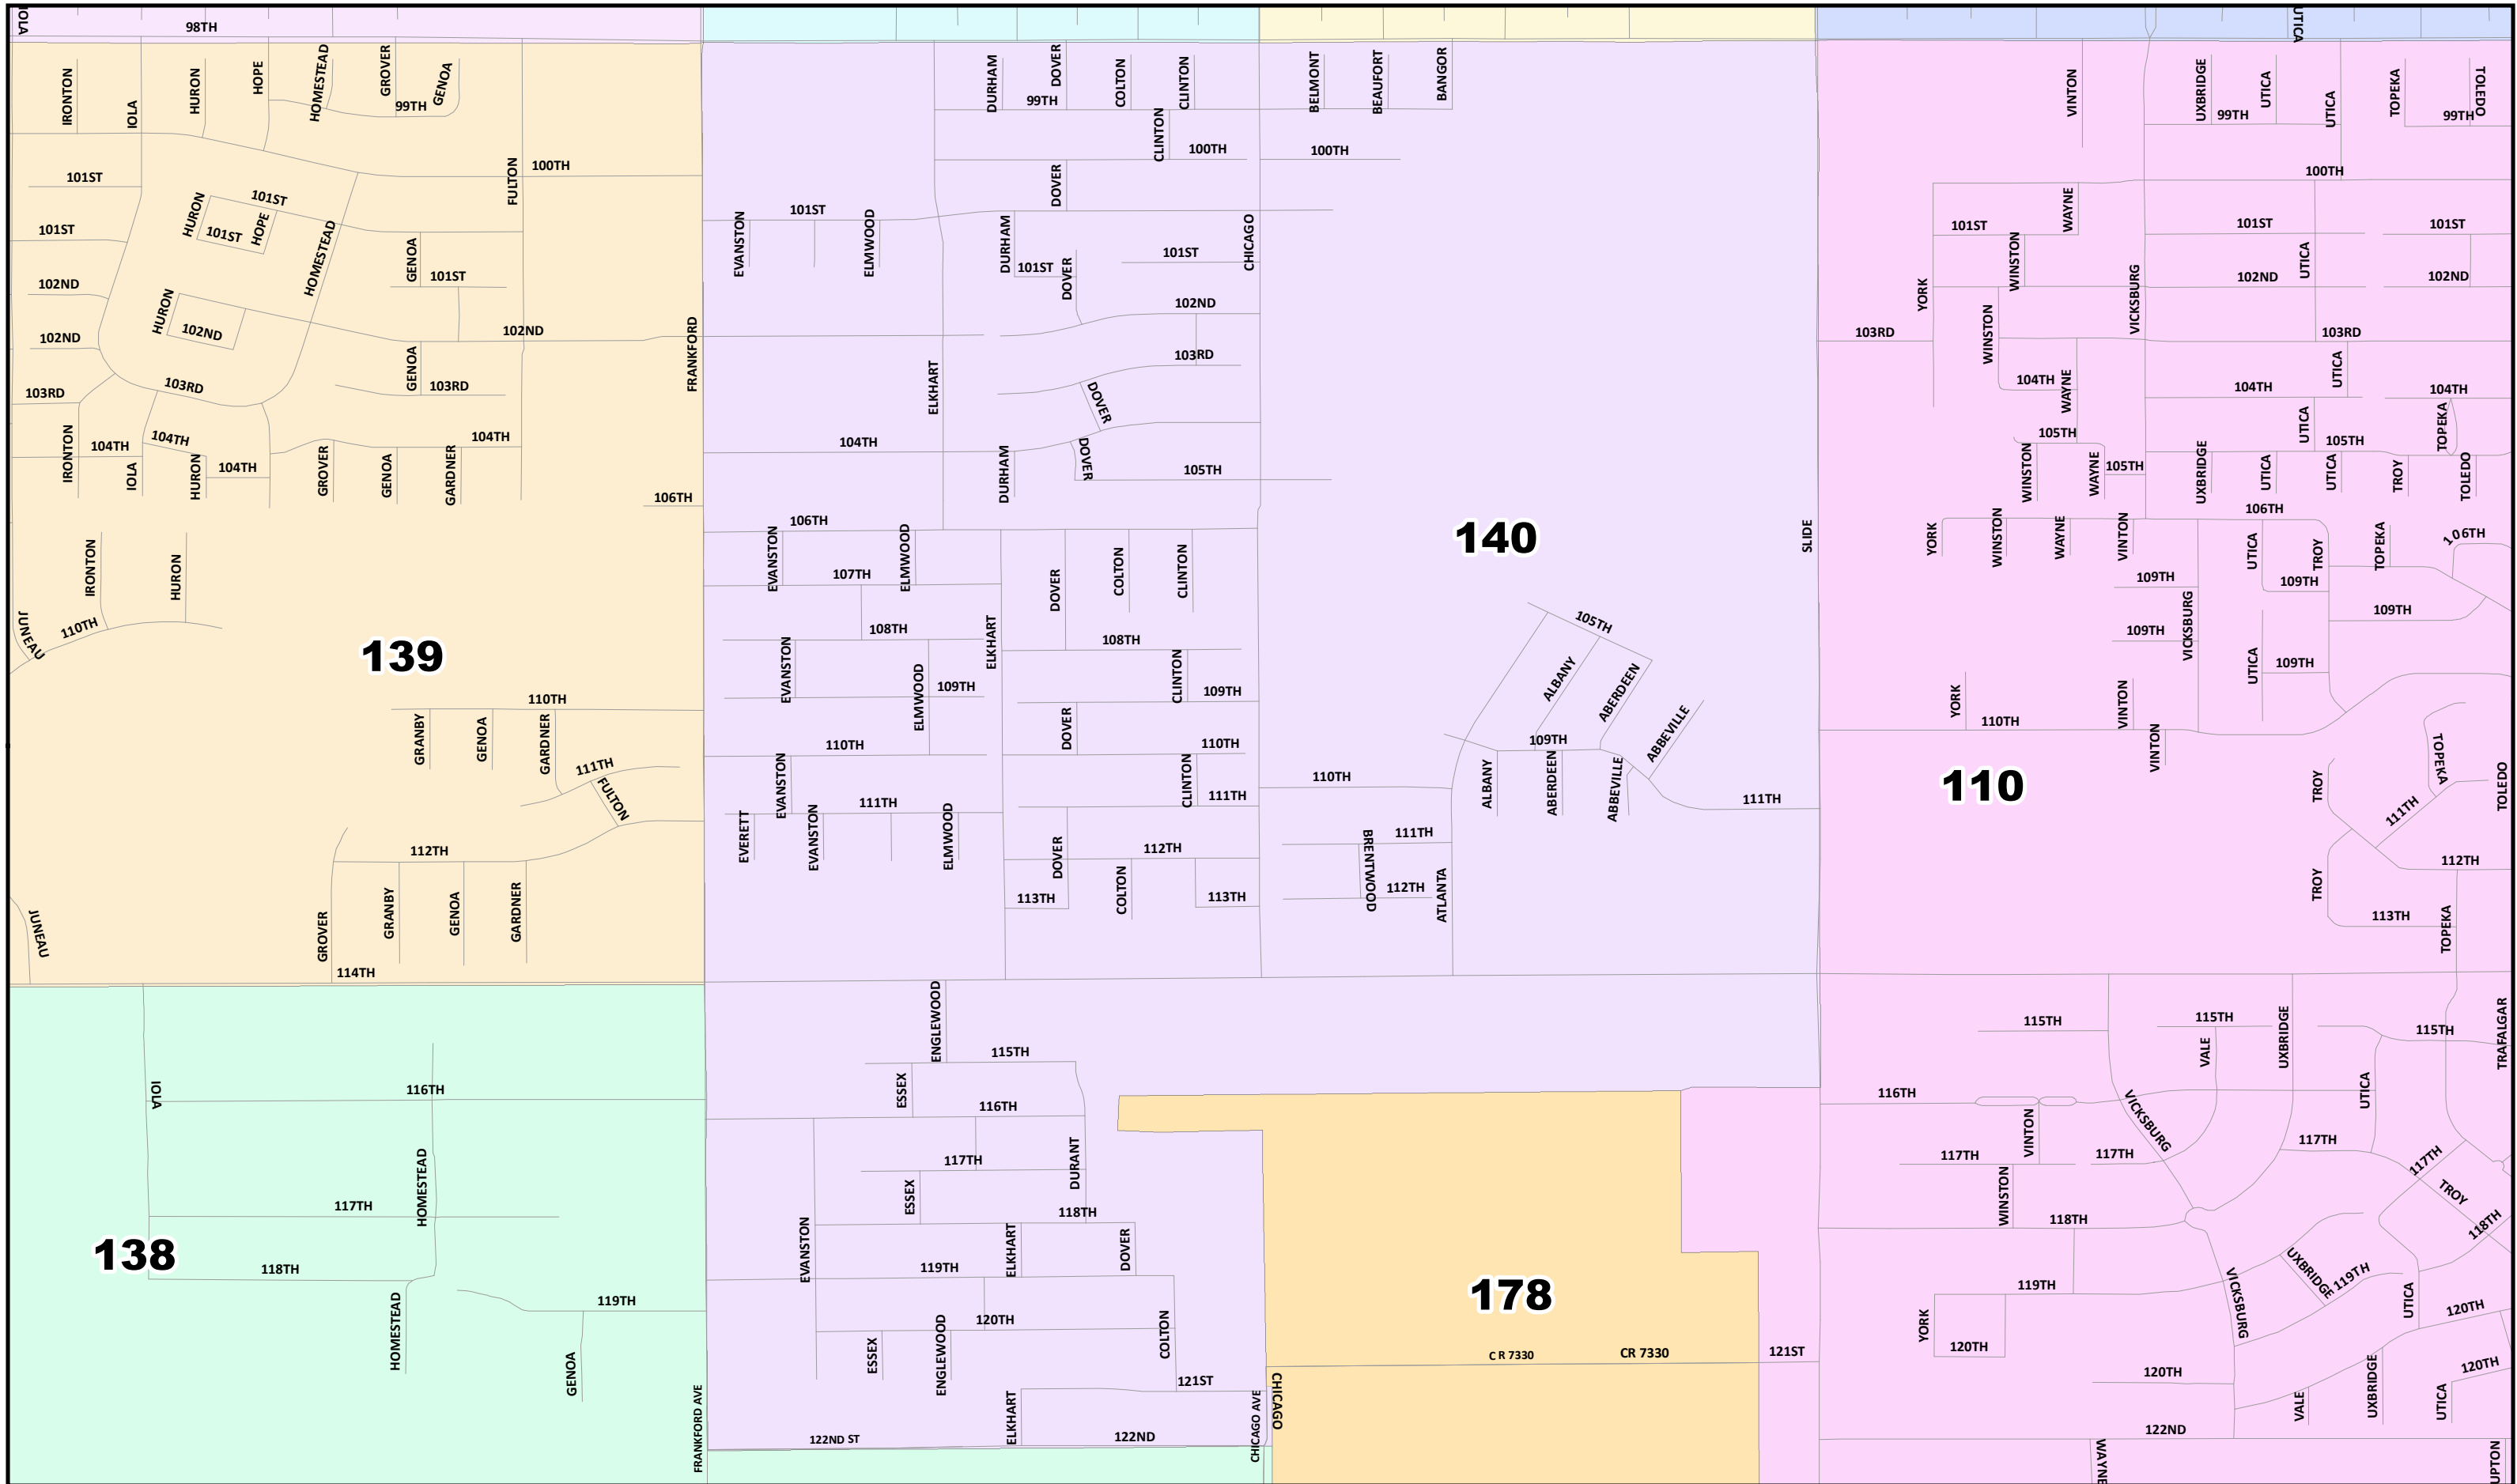

Lubbock County
2022 Election Precincts
Election Precinct: 140

© 2021 Bickerstaff Heath Delgado Acosta LLP
Data Source: Roads, Water and other features obtained from the 2020 Tiger/line files, U.S. Census Bureau