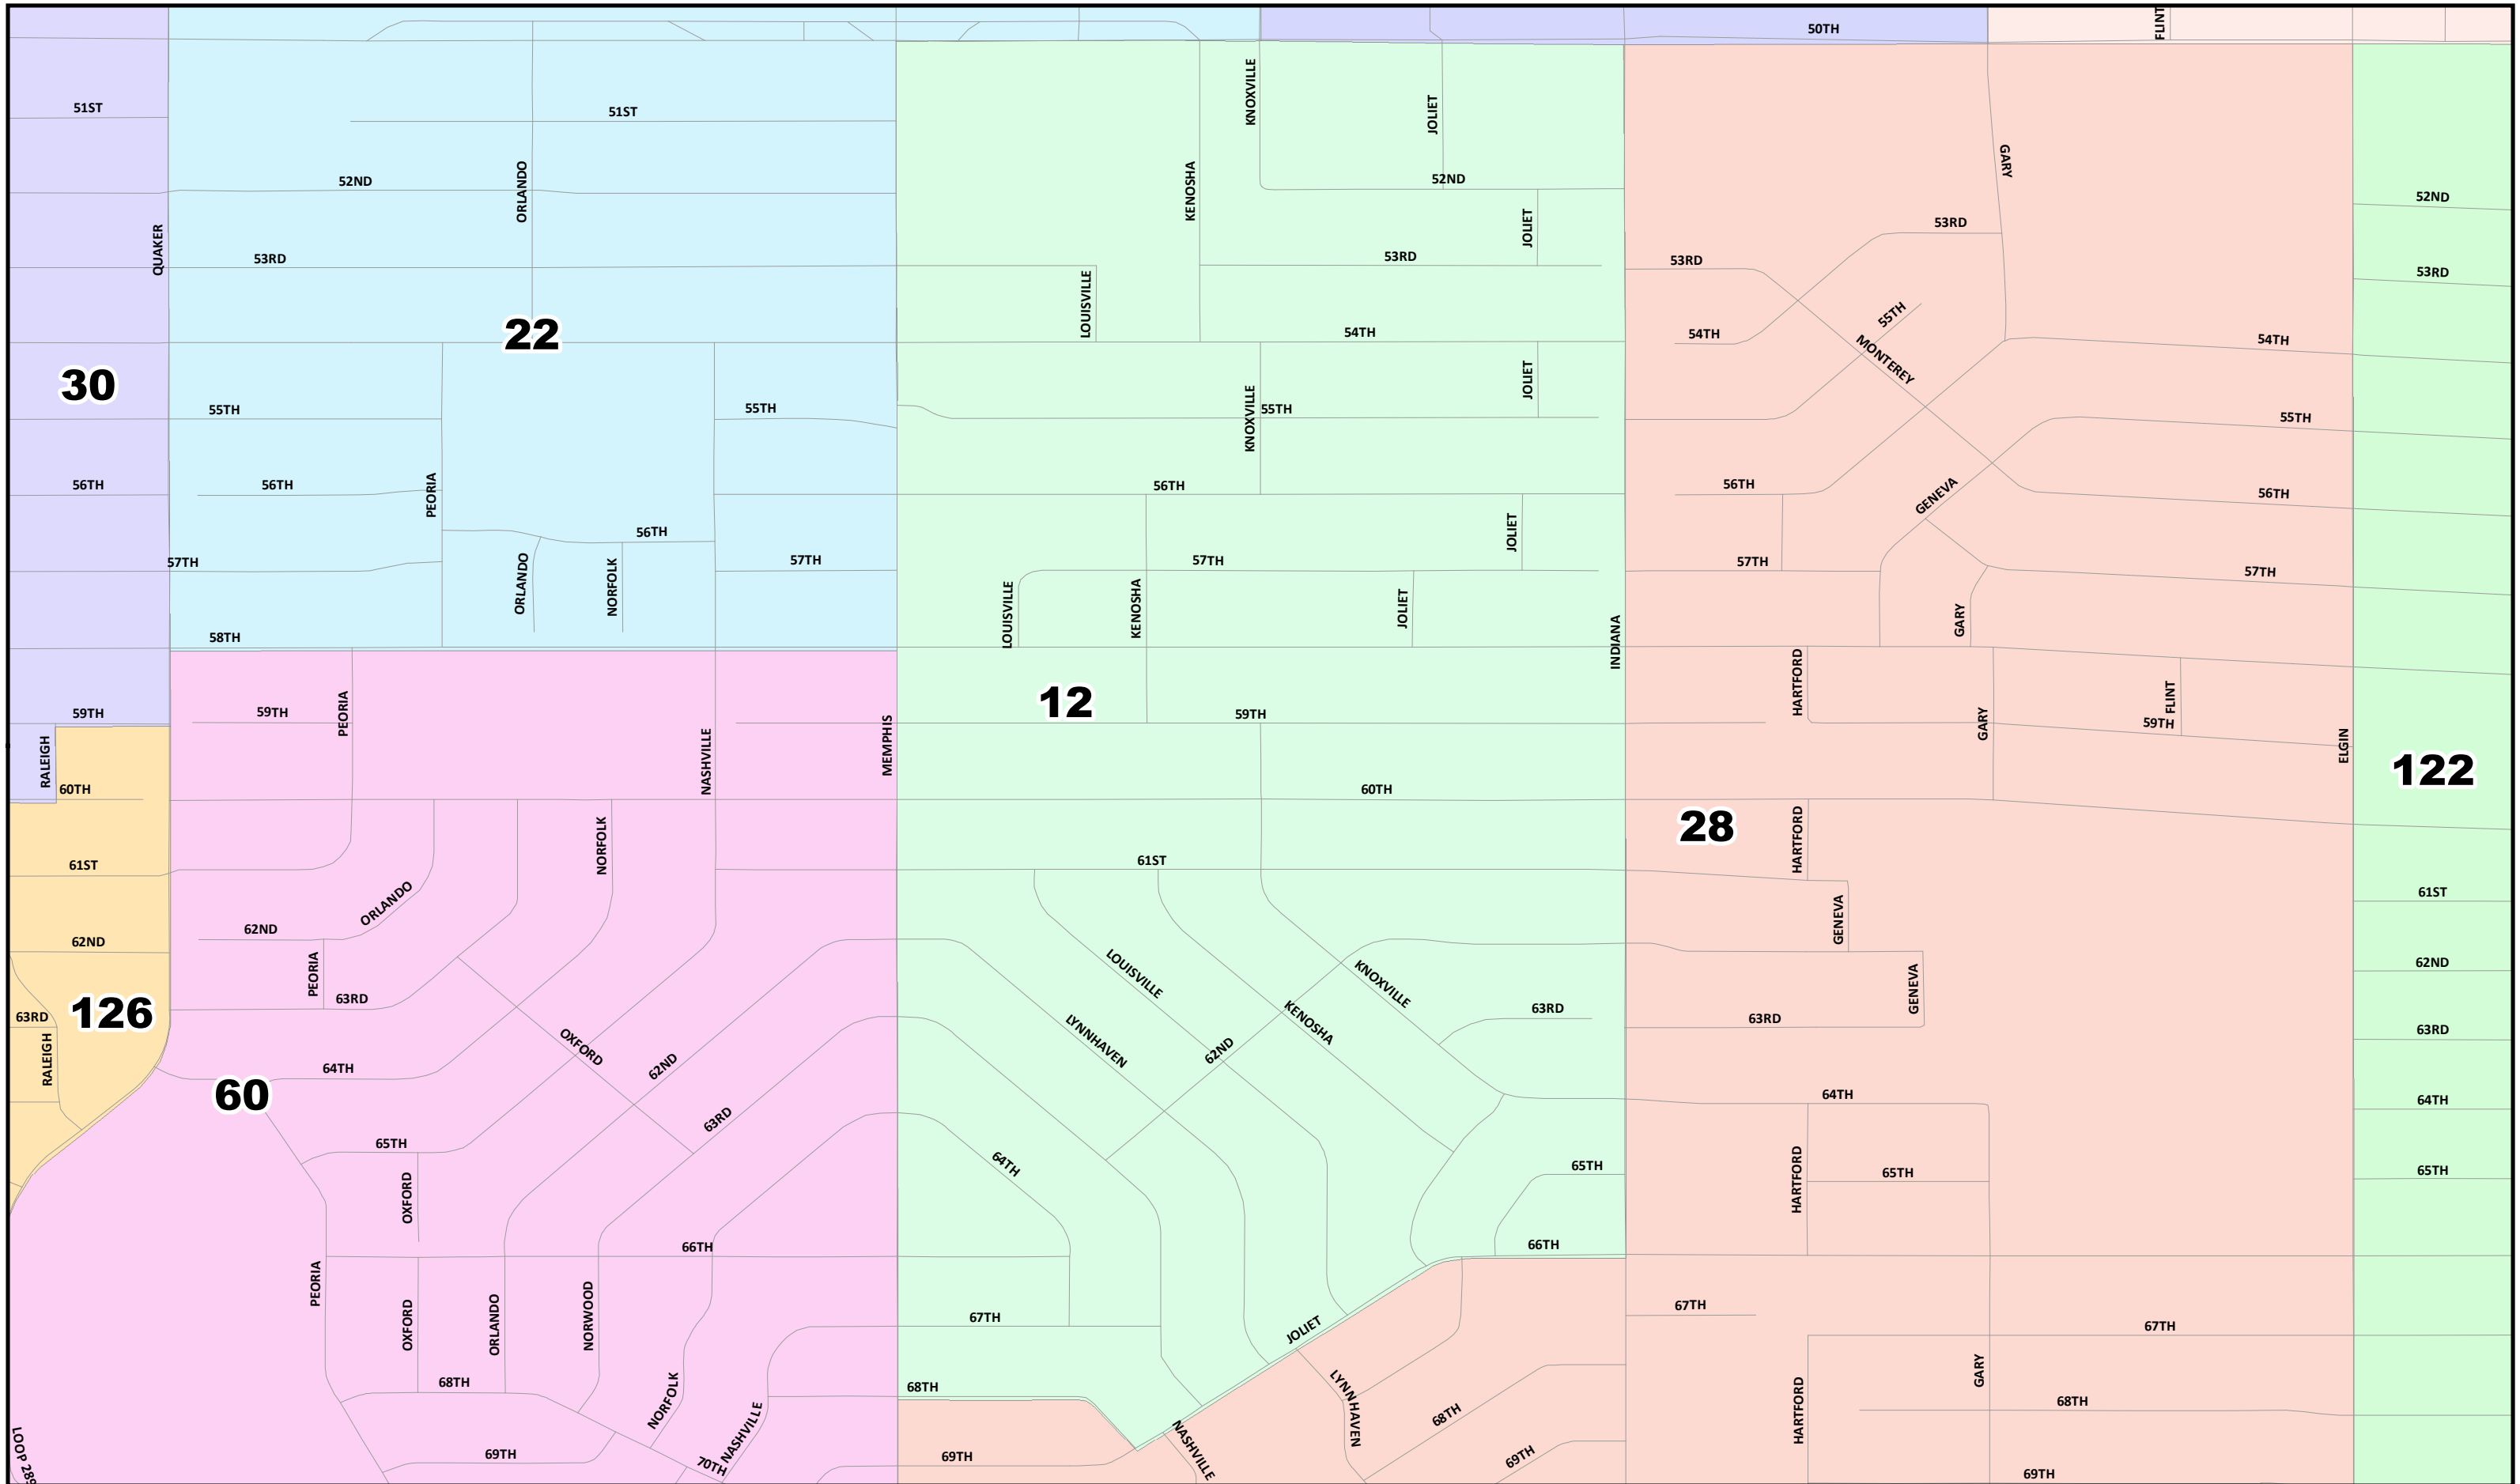

0 0.075 0.15 0.3 Miles
Created: 12/17/2021
Background Image: ESRI World Street Map

Lubbock County
2022 Election Precincts
Election Precinct: 12

© 2021 Bickerstaff Heath Delgado Acosta LLP
Data Source: Roads, Water and other
features obtained from the 2020
Tiger/line files, U.S. Census Bureau