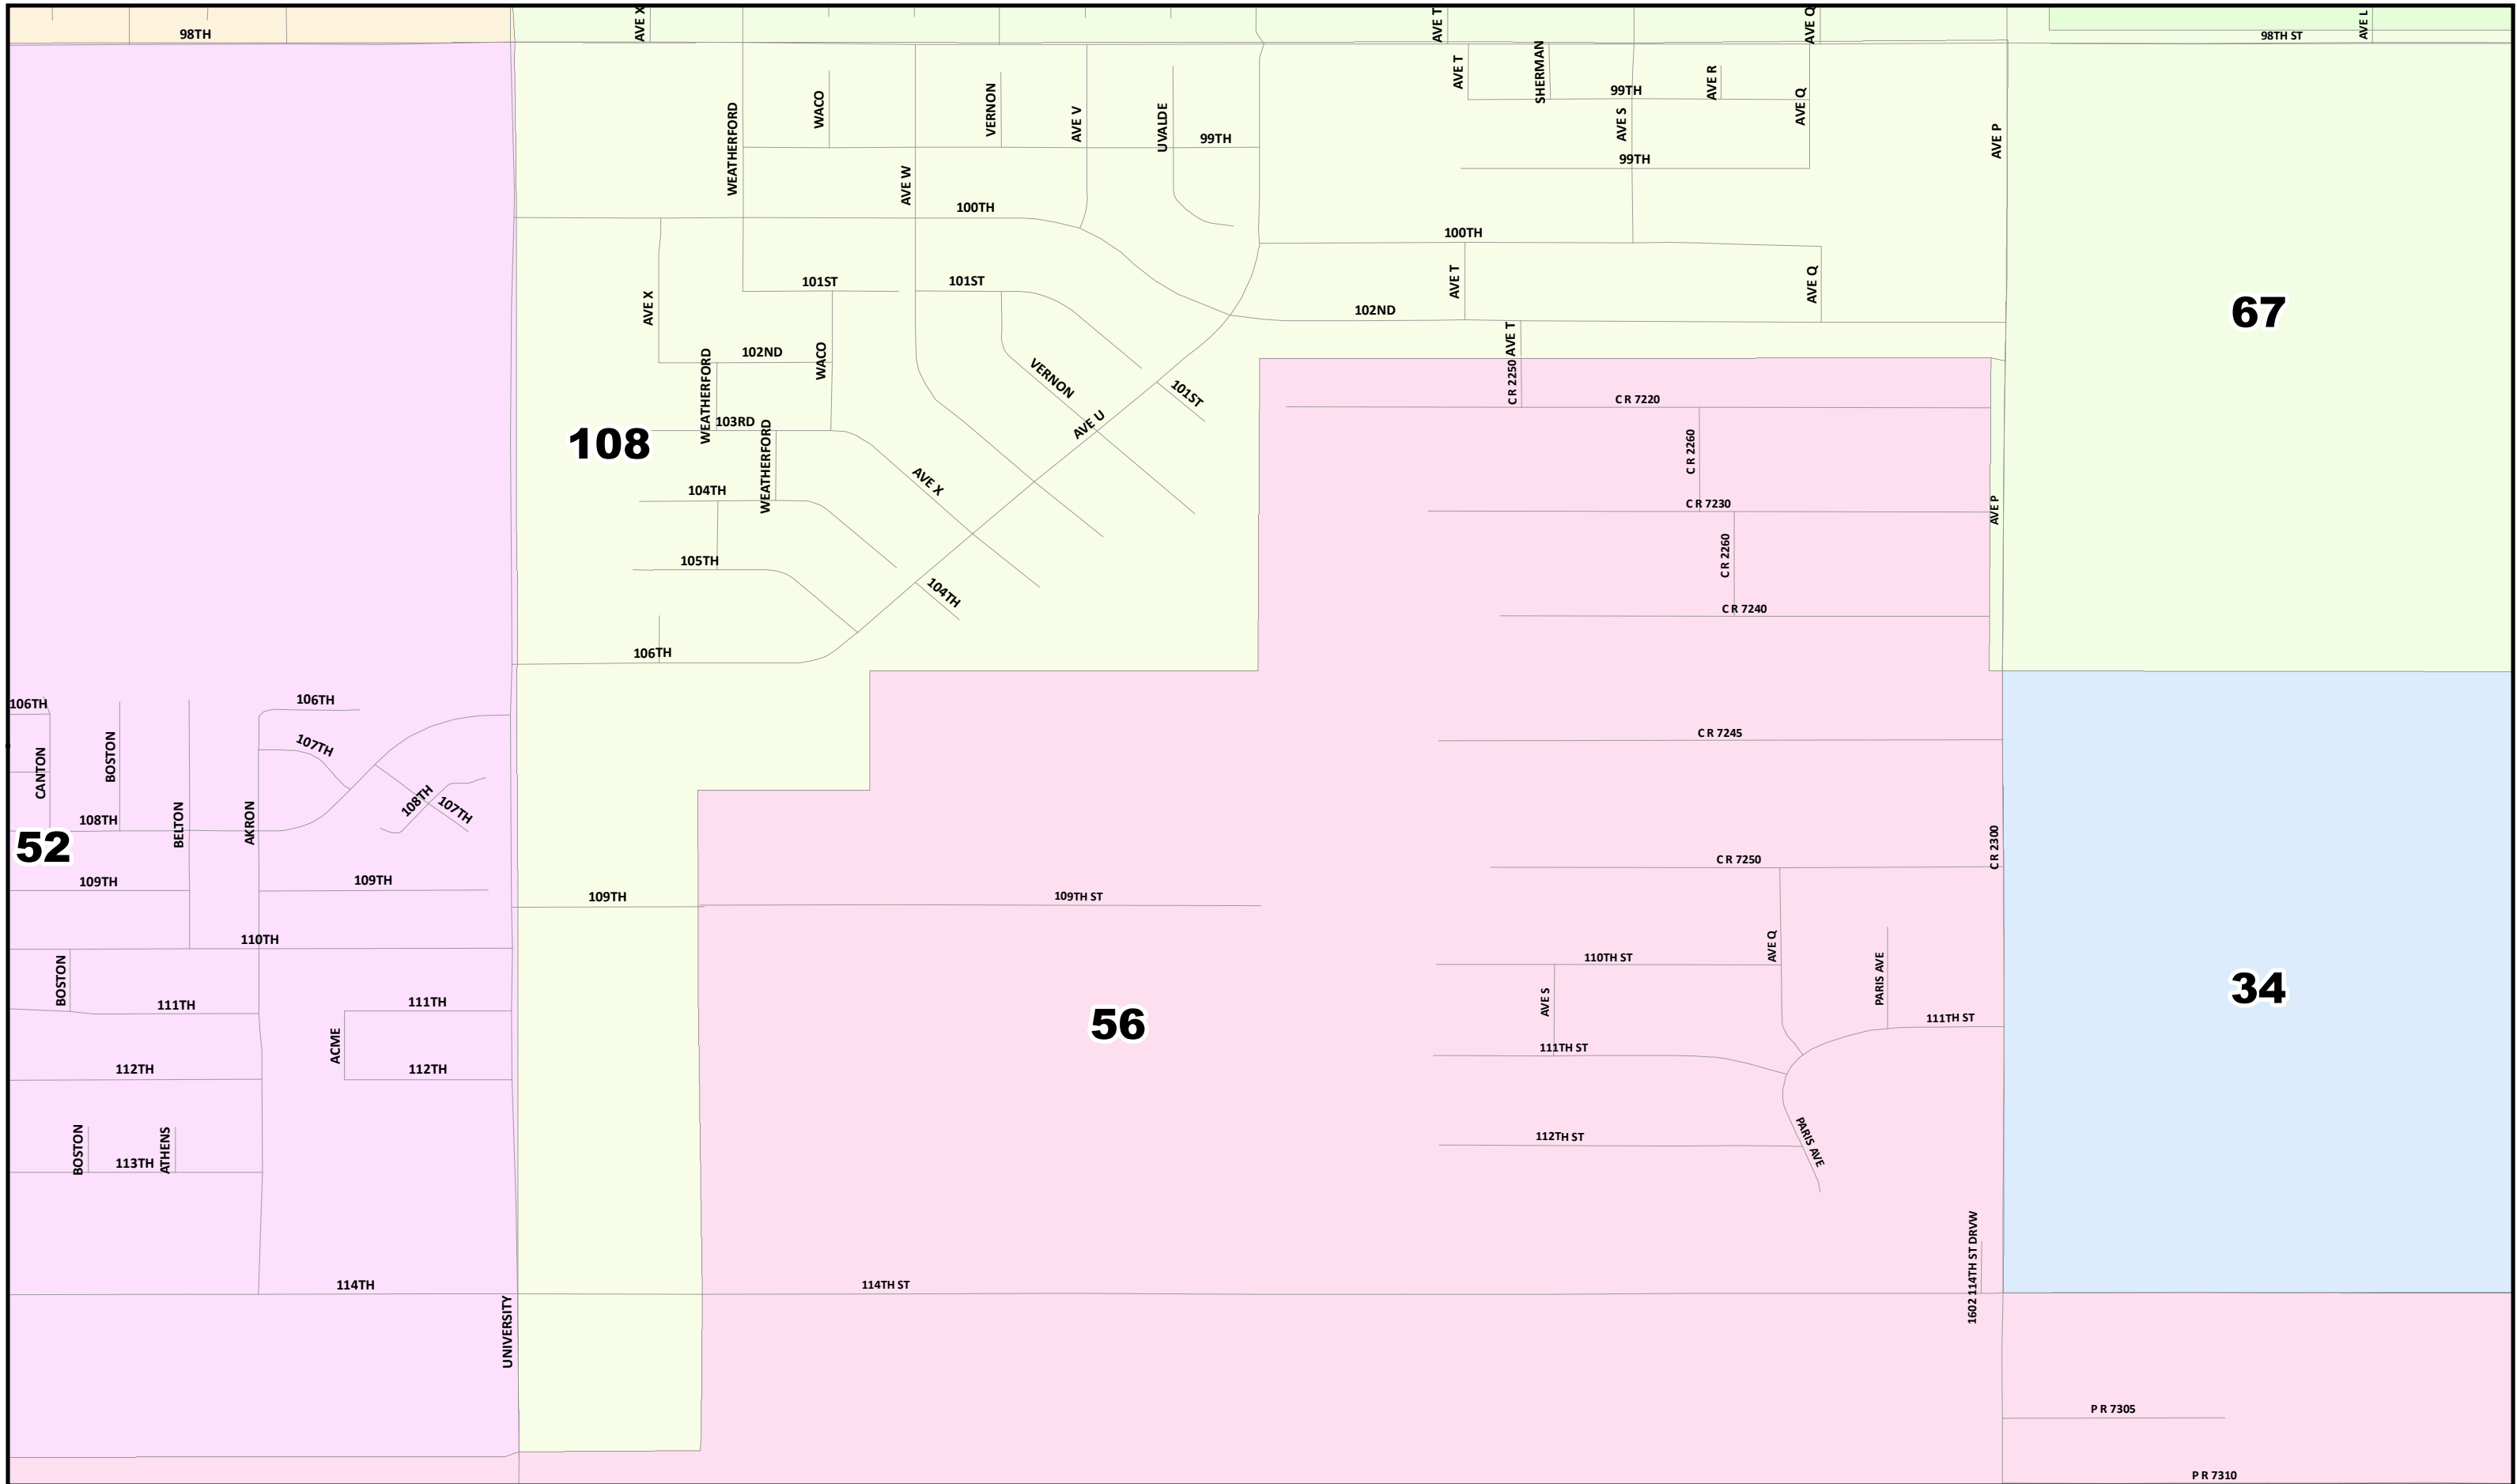

0 0.075 0.15 0.3 Miles
Created: 12/17/2021
Background Image: ESRI World Street Map

Lubbock County
2022 Election Precincts
Election Precinct: 108

© 2021 Bickerstaff Heath Delgado Acosta LLP
Data Source: Roads, Water and other
features obtained from the 2020
Tiger/line files, U.S. Census Bureau