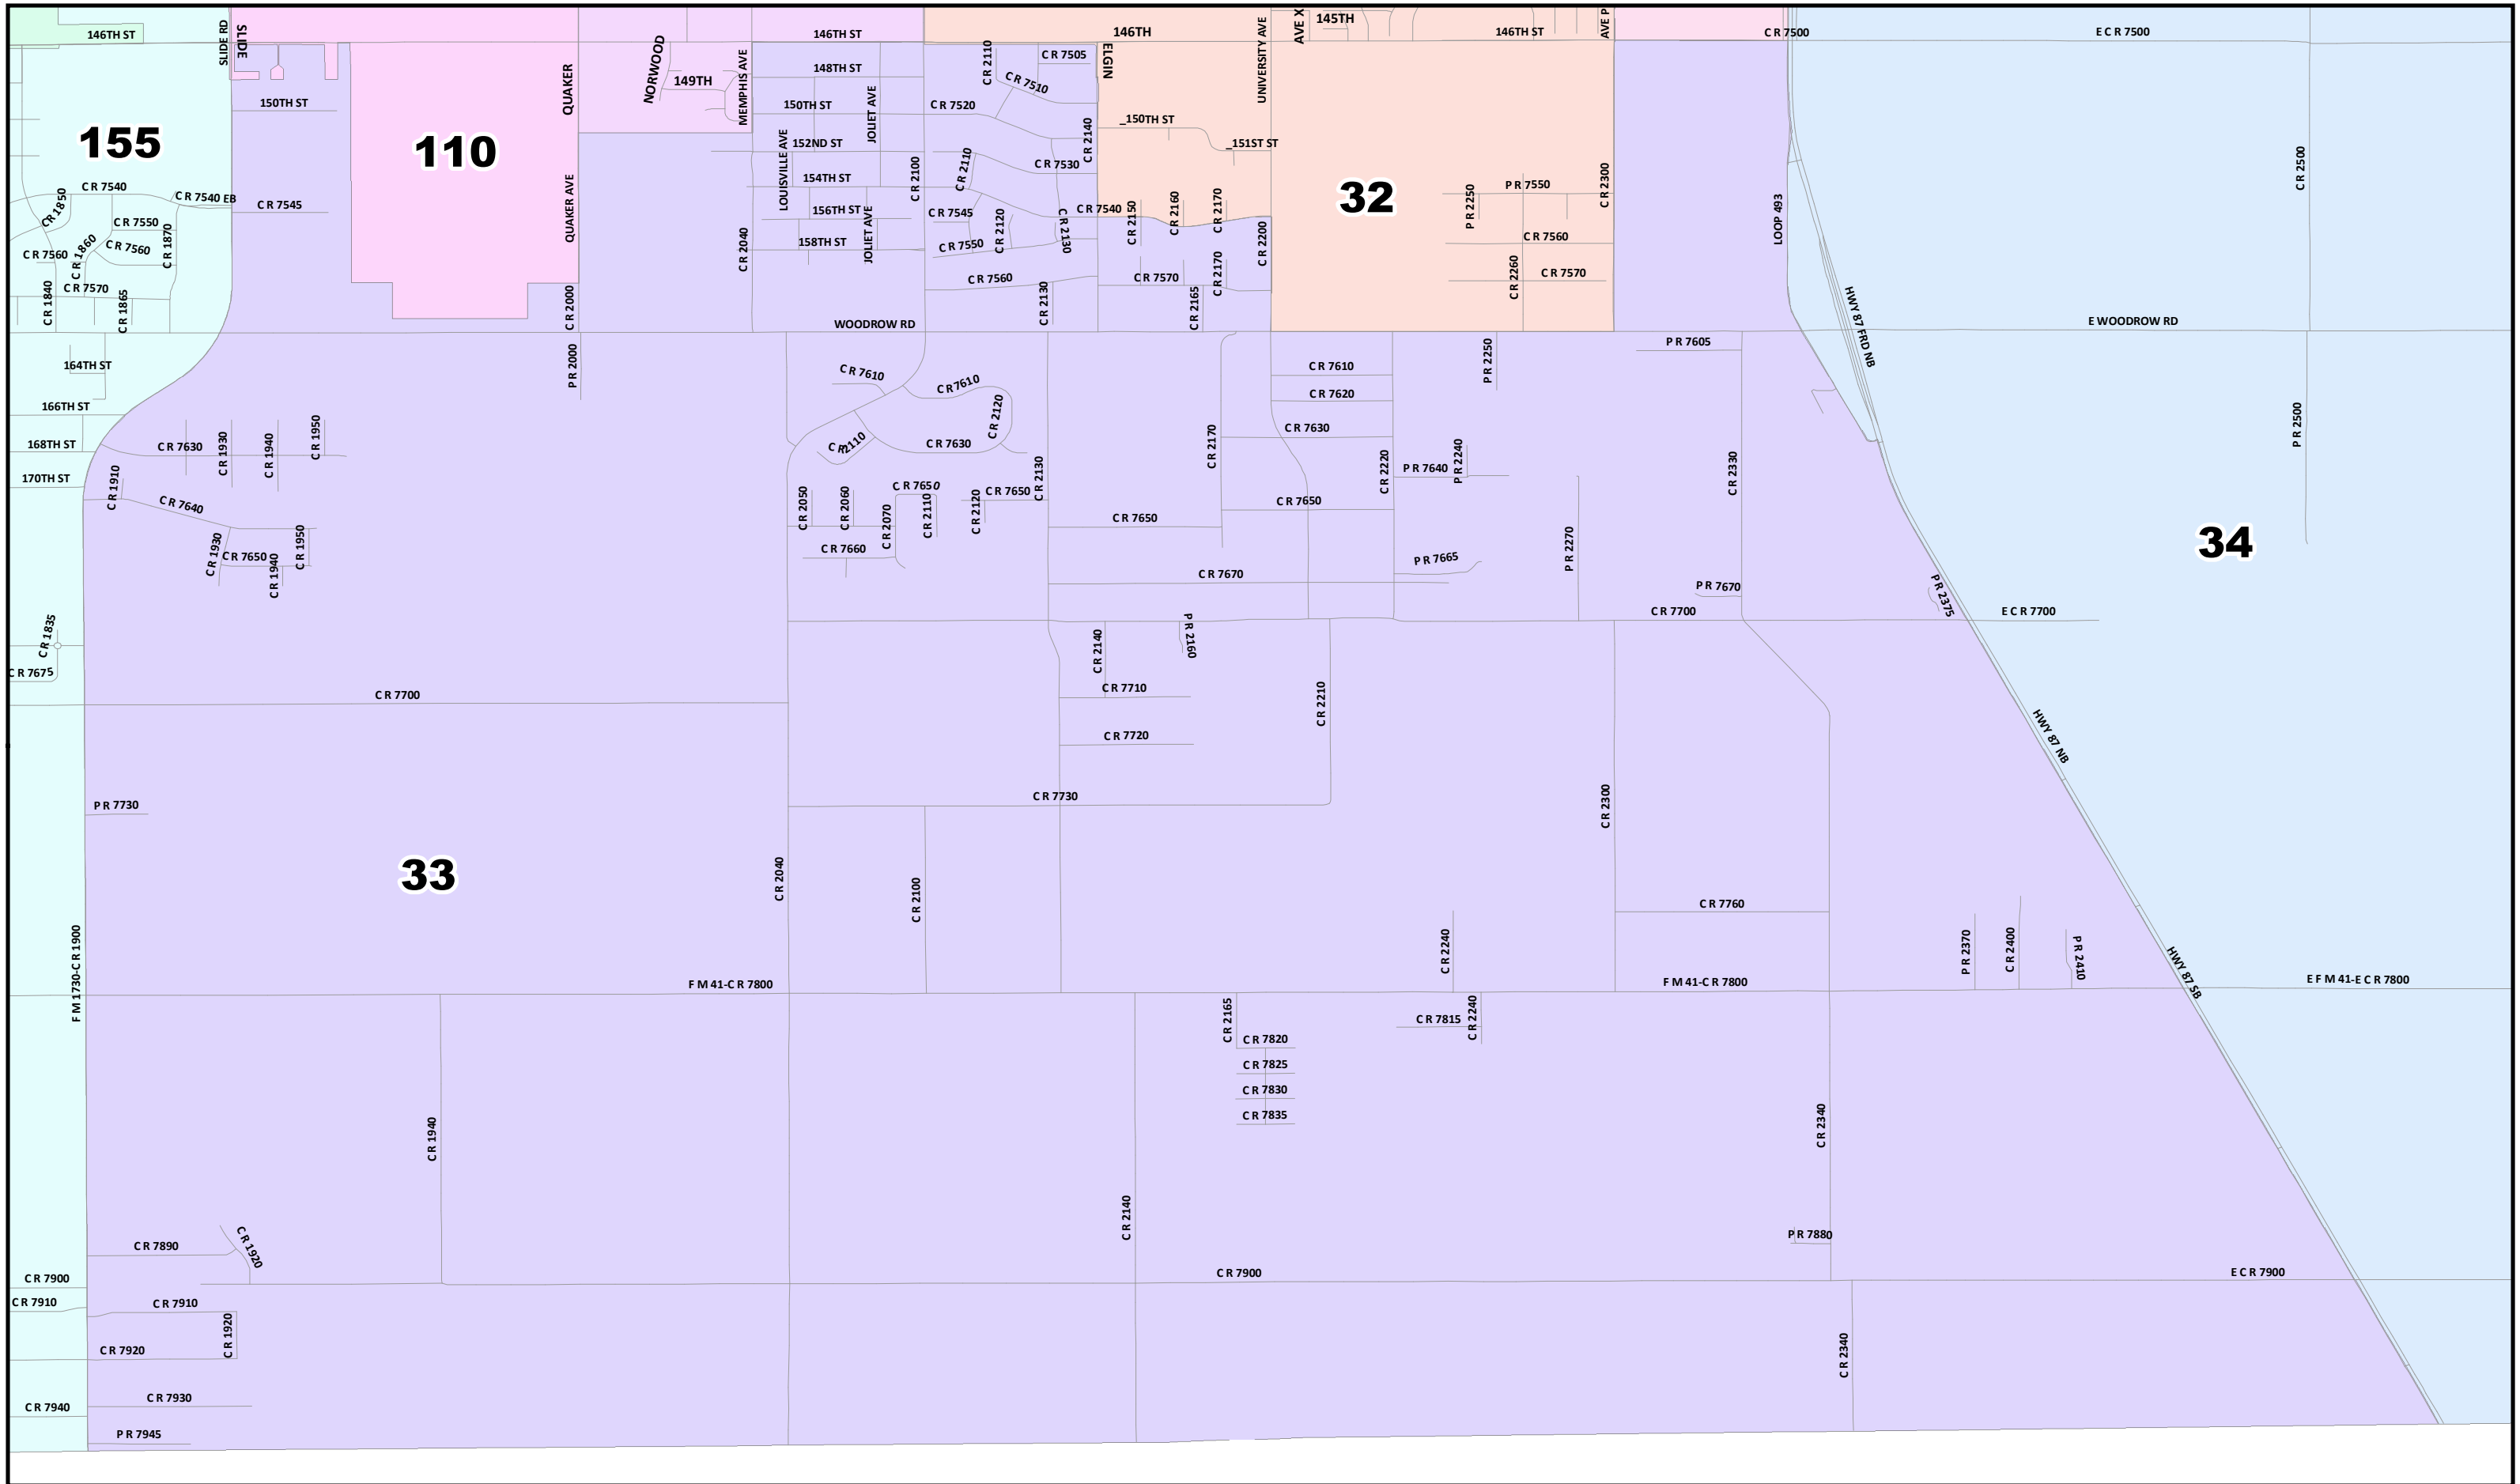

Lubbock County
2022 Election Precincts
Election Precinct: 33

© 2021 Bickerstaff Heath Delgado Acosta LLP
Data Source: Roads, Water and other features obtained from the 2020 Tiger/line files, U.S. Census Bureau