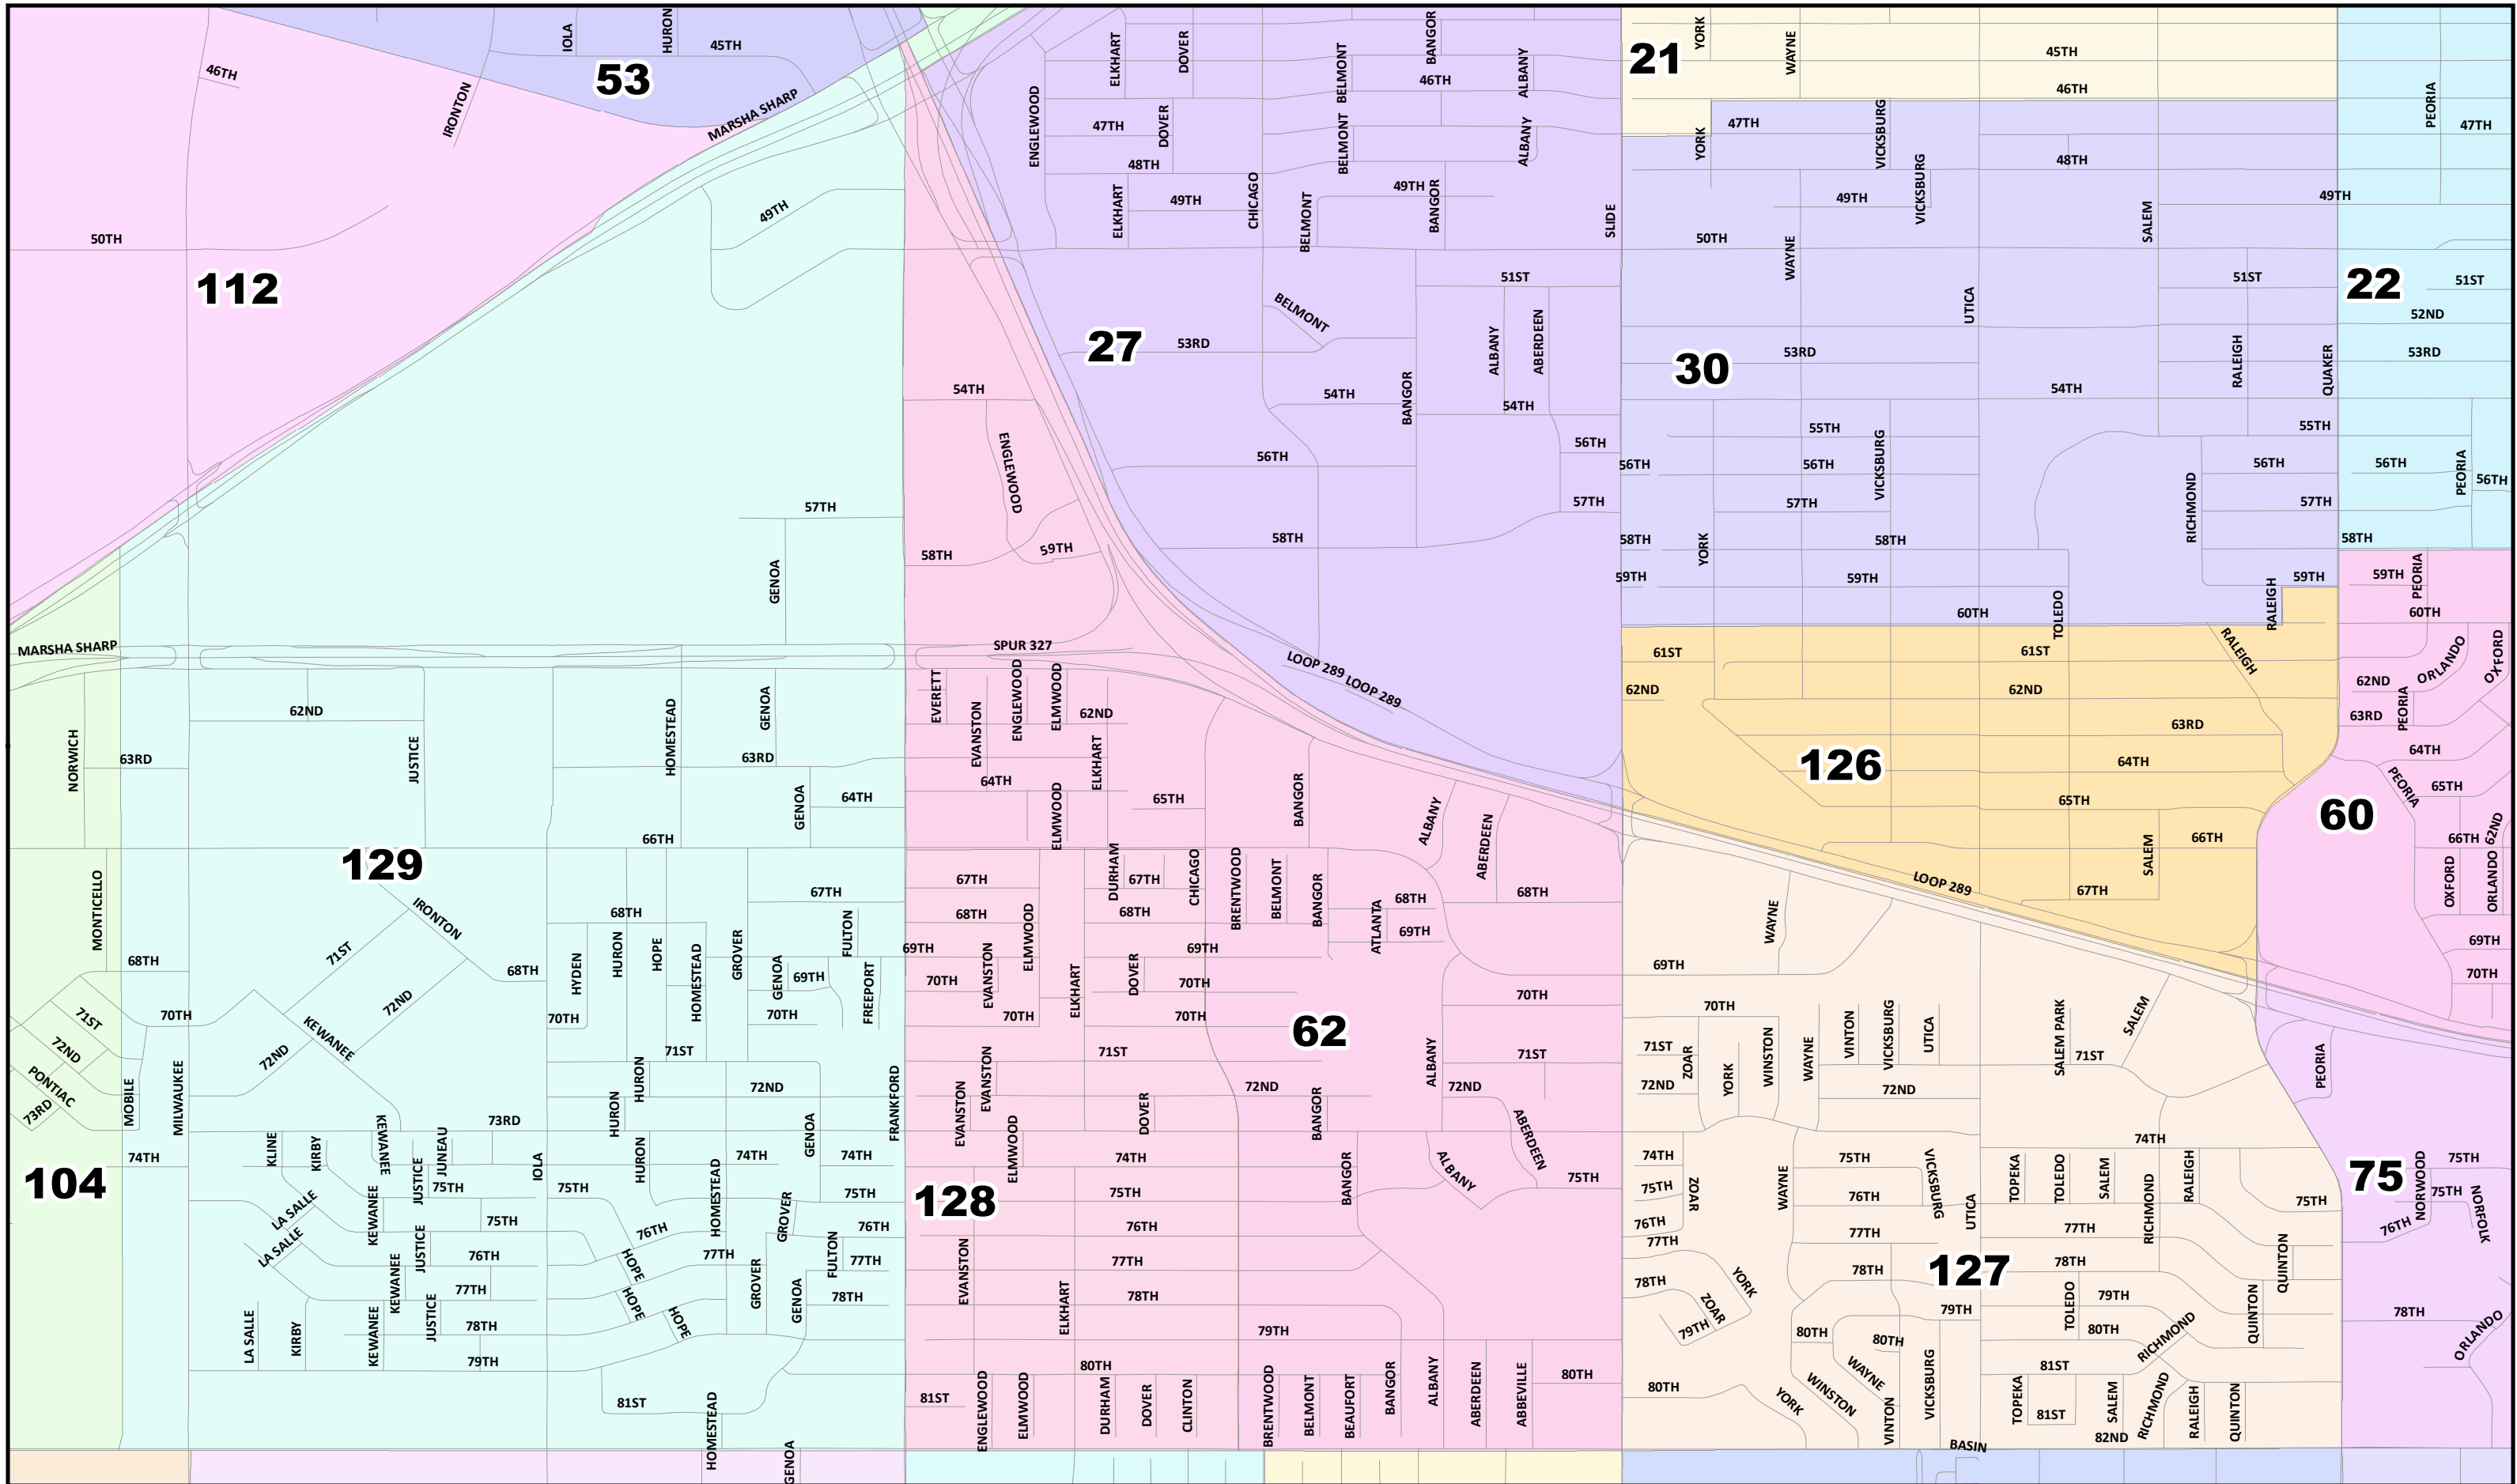

0 0.175 0.35 0.7 Miles
Created: 12/17/2021
Background Image: ESRI World Street Map

Lubbock County
2022 Election Precincts
Election Precinct: 62

© 2021 Bickerstaff Heath Delgado Acosta LLP
Data Source: Roads, Water and other features obtained from the 2020 Tiger/line files, U.S. Census Bureau