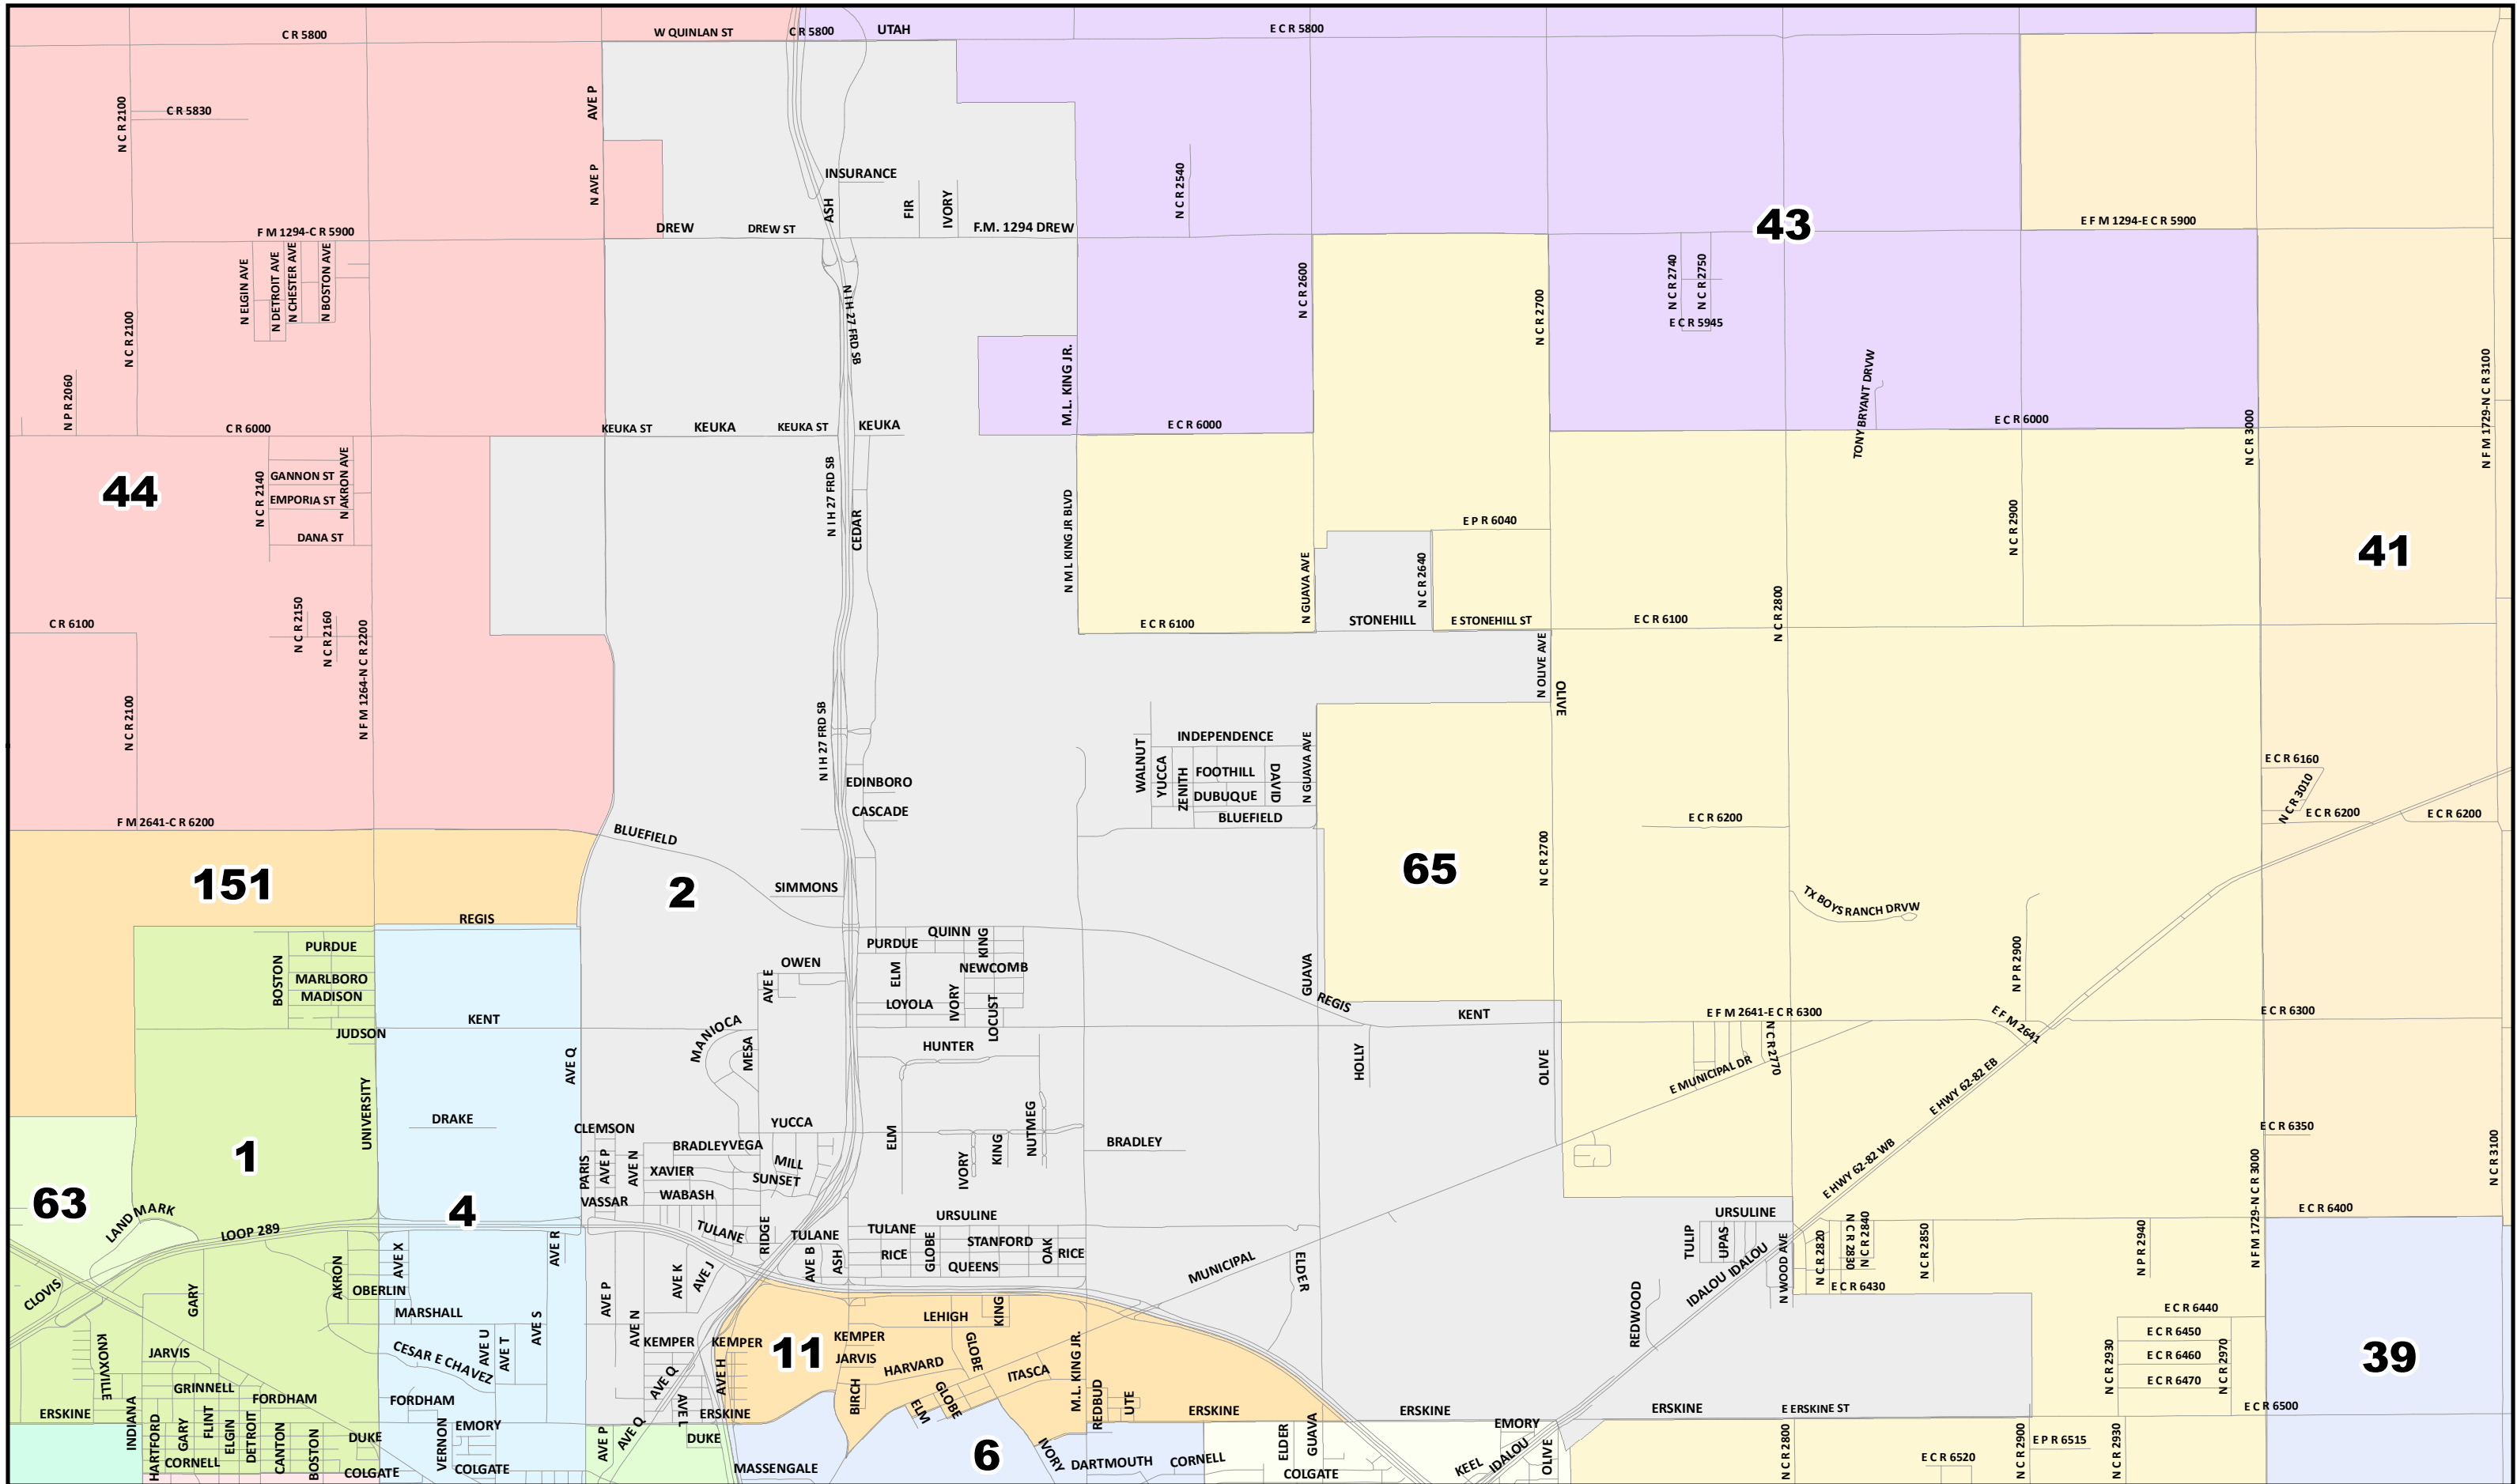

 0 0.2 0.4 0.8 Miles
 Created: 12/17/2021
 Background Image: ESRI World Street Map

Lubbock County 2022 Election Precincts *Election Precinct: 1*

© 2021 Bickerstaff Heath Delgado Acosta LLP
 Data Source: Roads, Water and other features obtained from the 2020 Tiger/line files, U.S. Census Bureau

 0 0.5 1 2 Miles
 Created: 12/17/2021
 Background Image: ESRI World Street Map

Lubbock County
2022 Election Precincts
Election Precinct: 2

© 2021 Bickerstaff Heath Delgado Acosta LLP
 Data Source: Roads, Water and other features obtained from the 2020 Tiger/line files, U.S. Census Bureau