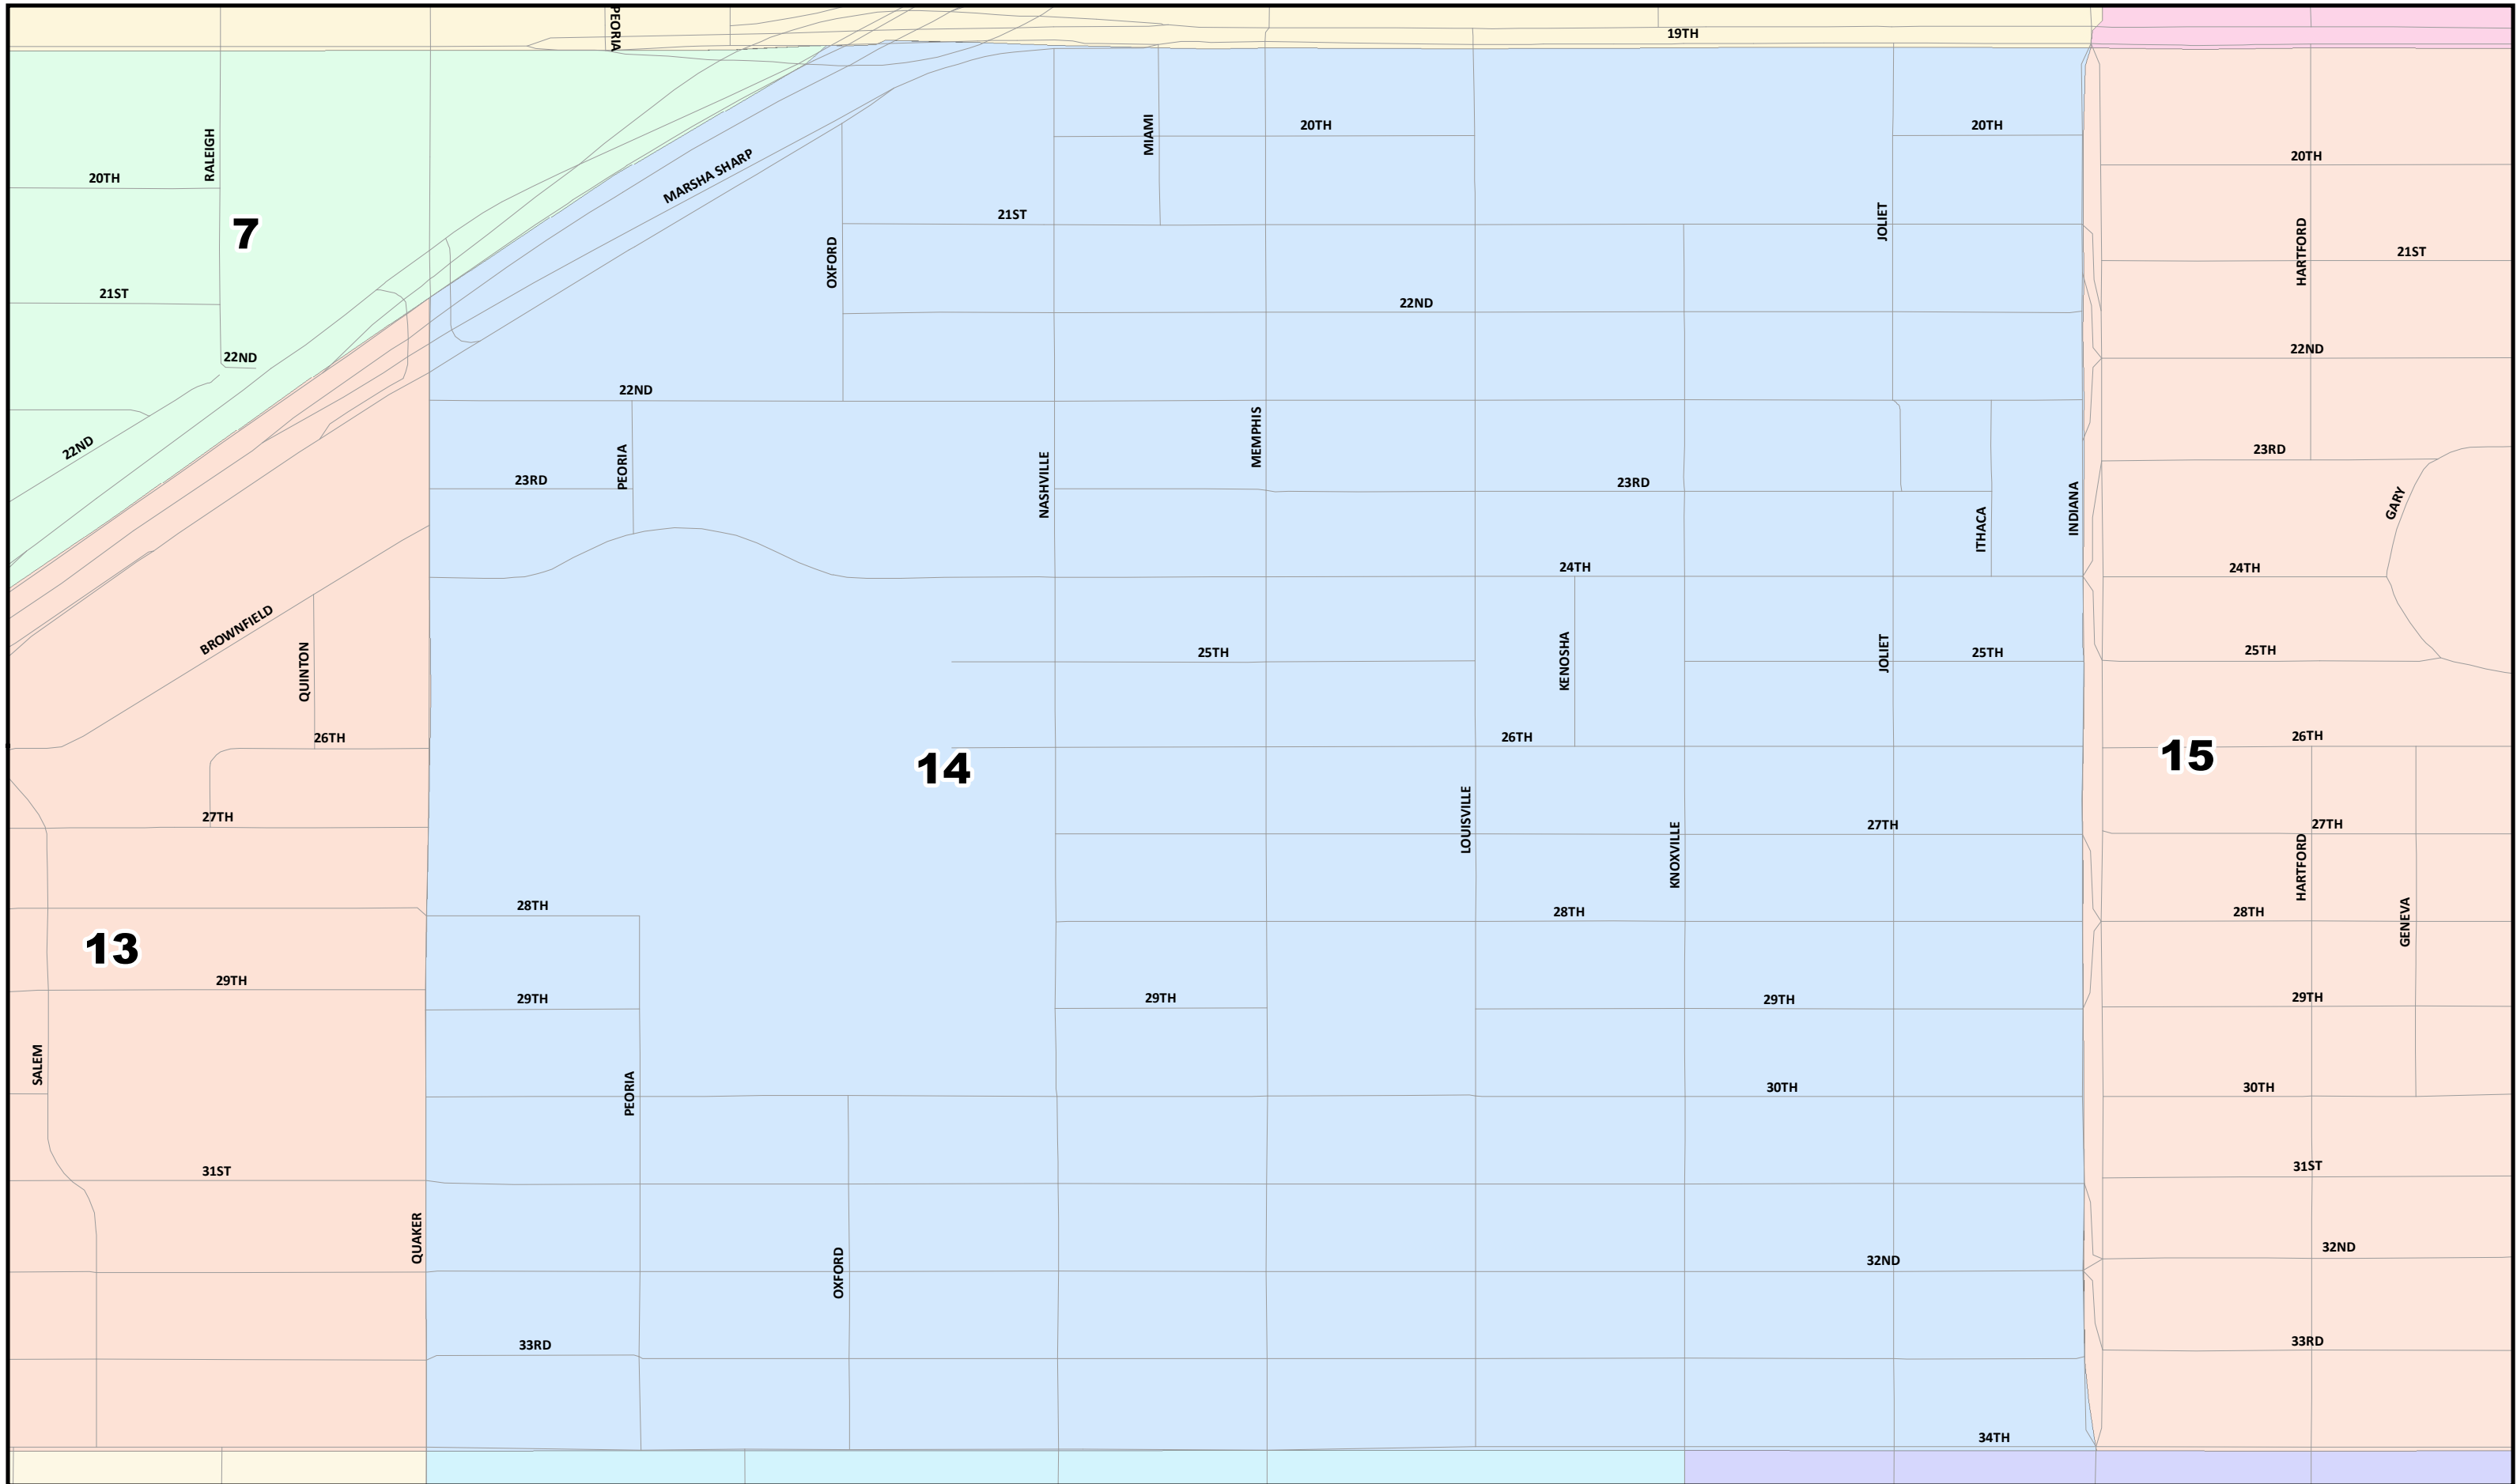

Lubbock County
2022 Election Precincts
Election Precinct: 14