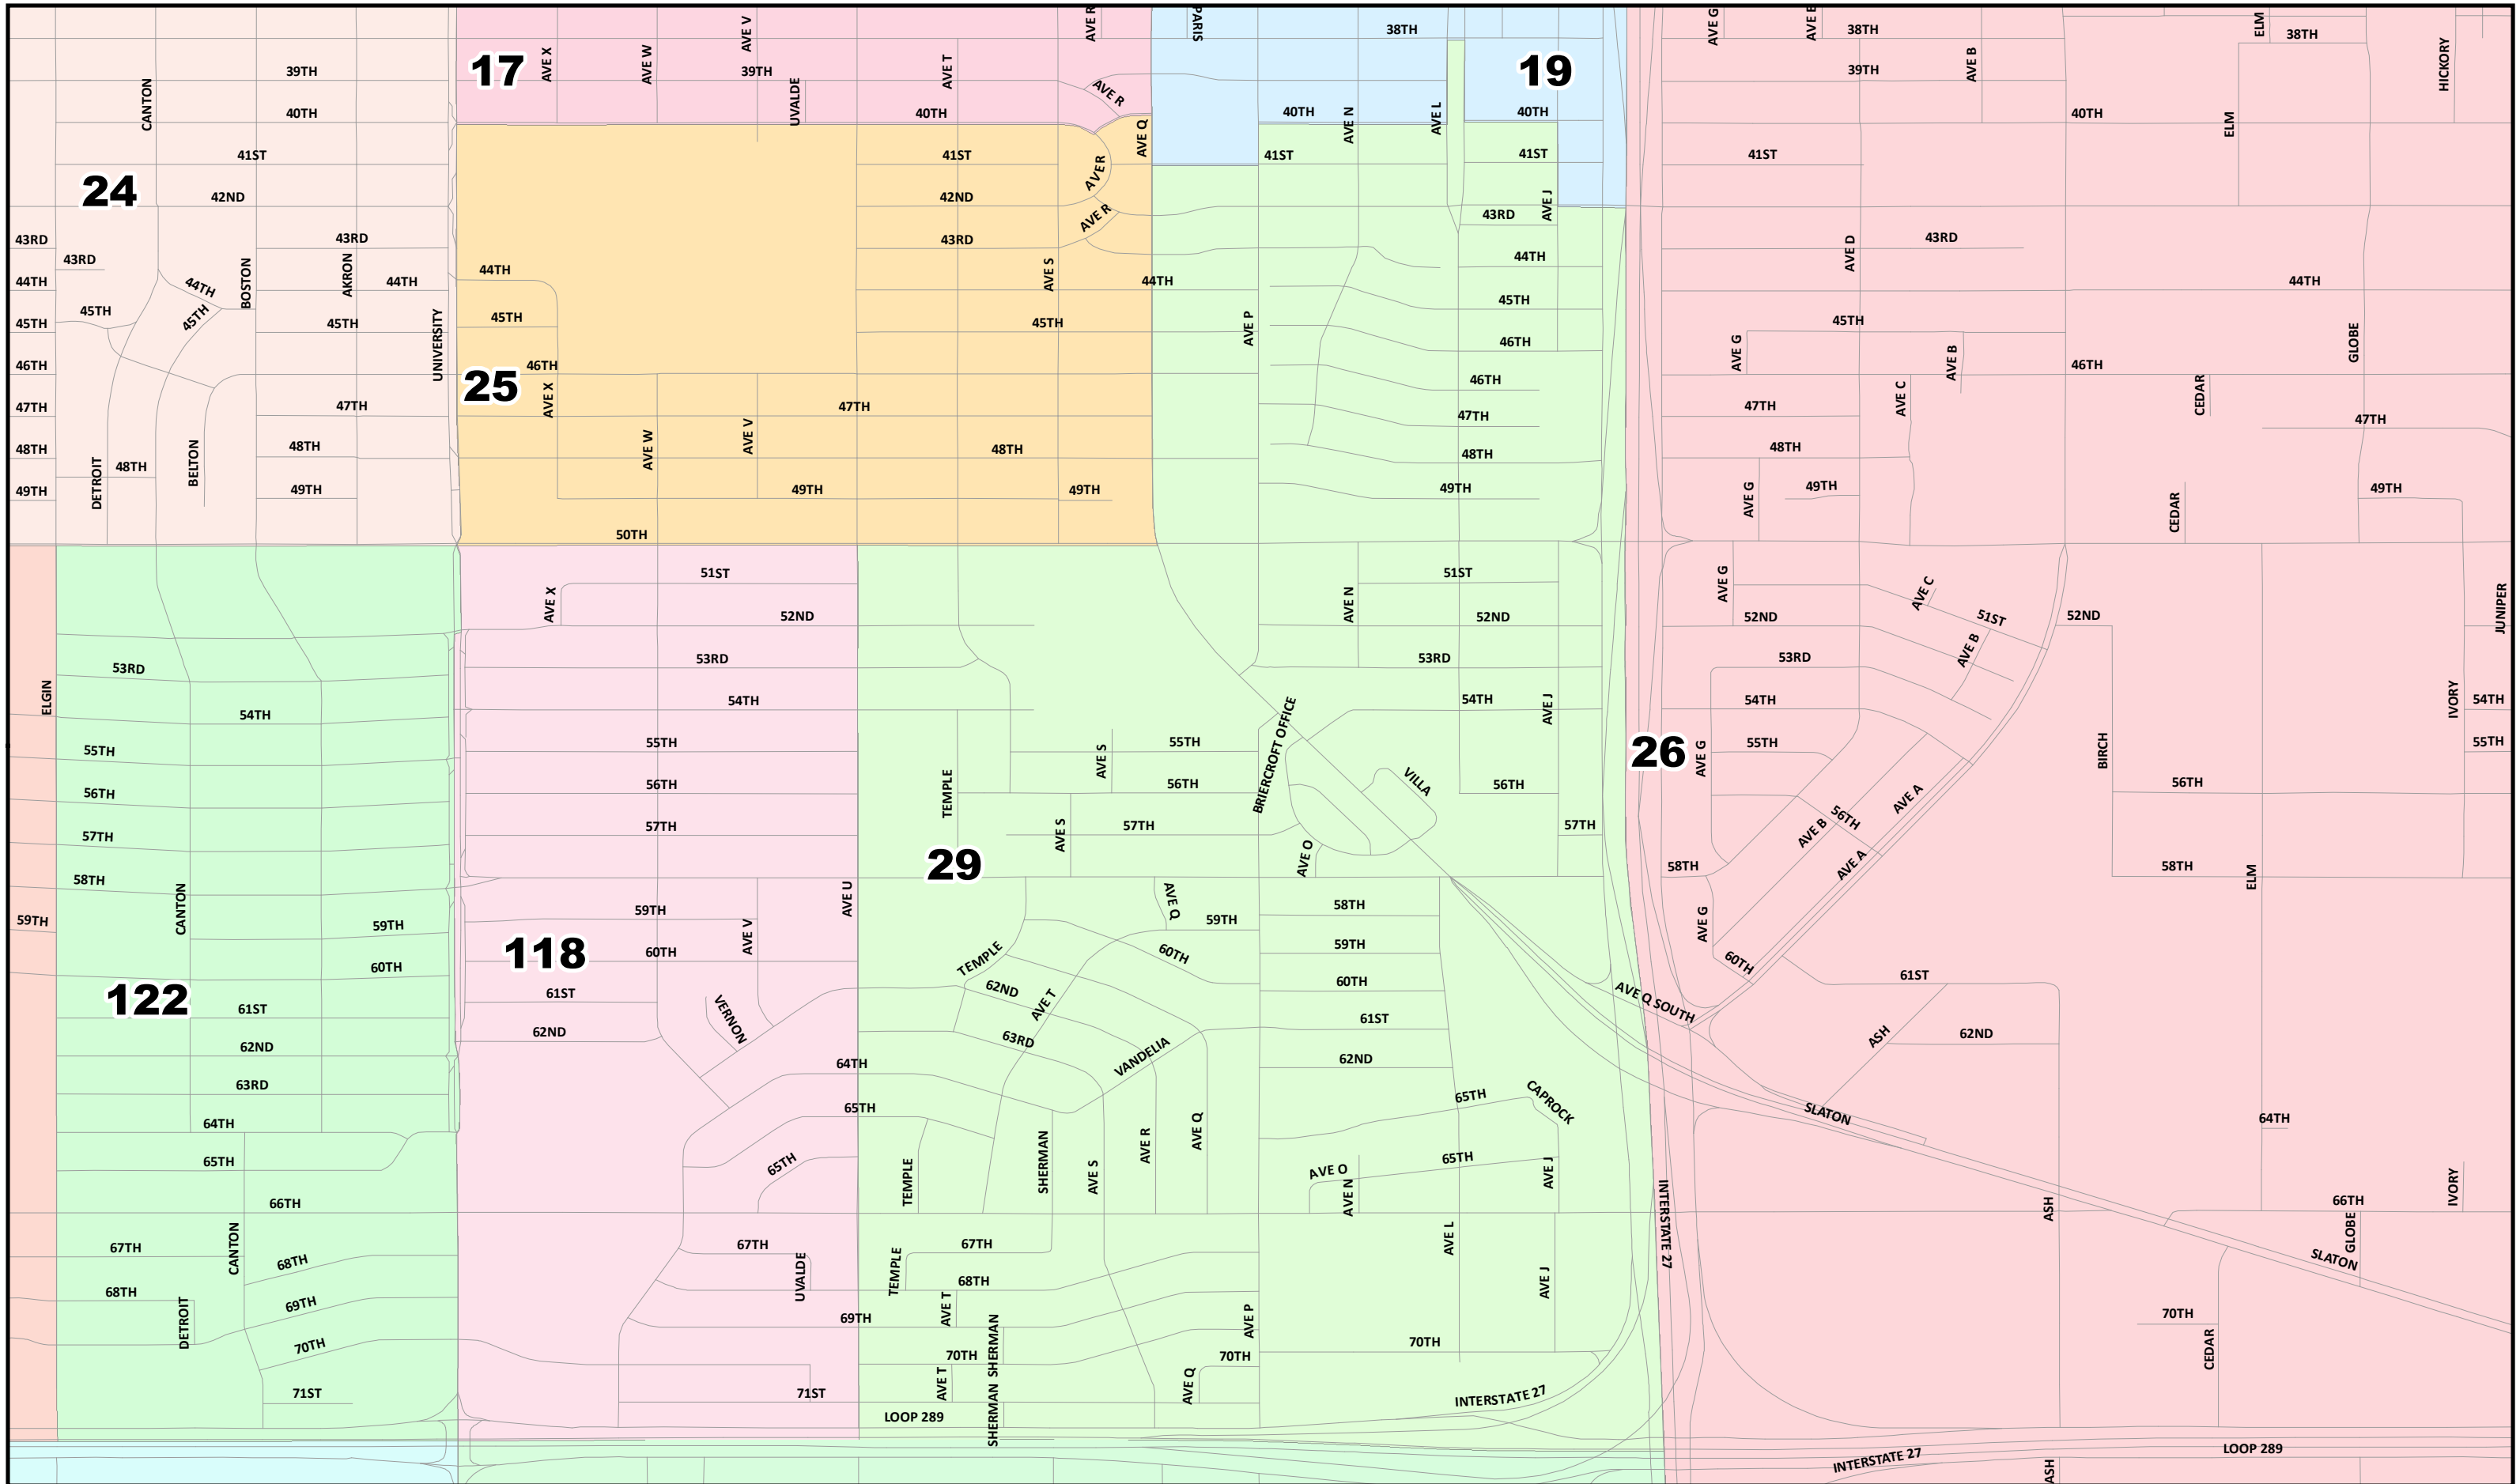

0 0.15 0.3 0.6 Miles
Created: 12/17/2021
Background Image: ESRI World Street Map

Lubbock County
2022 Election Precincts
Election Precinct: 29

© 2021 Bickerstaff Heath Delgado Acosta LLP
Data Source: Roads, Water and other features obtained from the 2020 Tiger/line files, U.S. Census Bureau