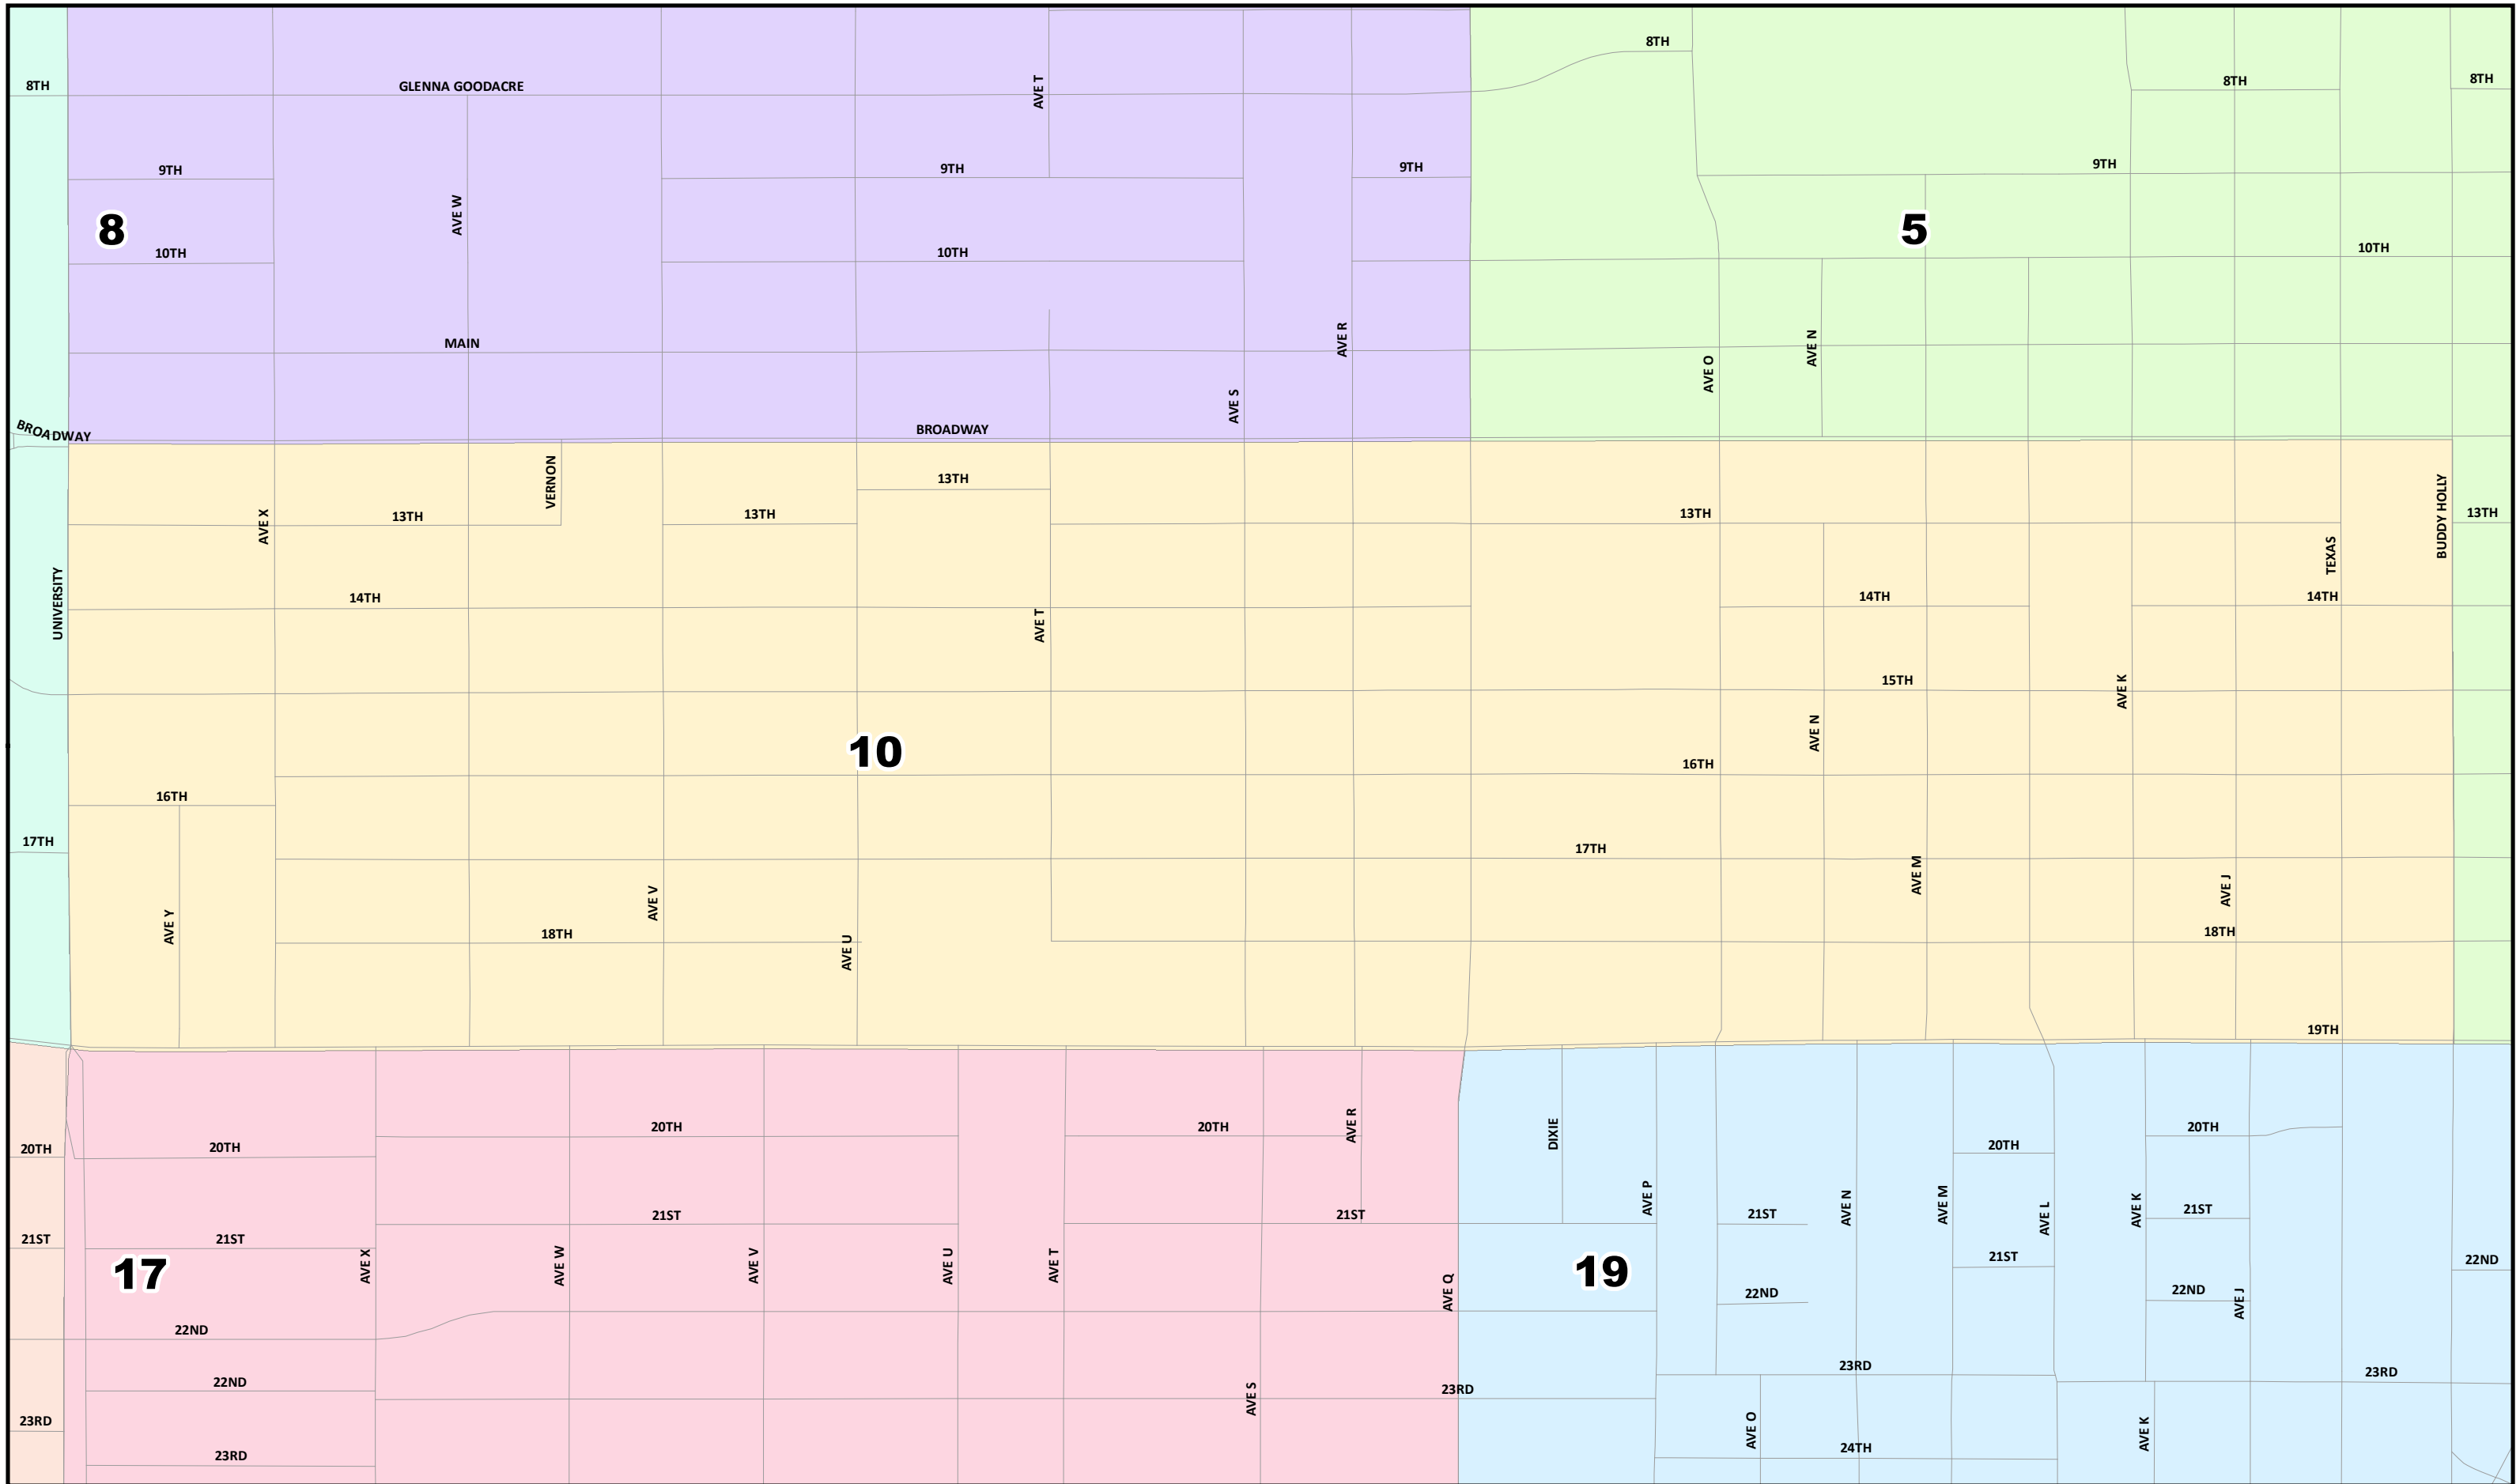

0 0.075 0.15 0.3 Miles
Created: 12/17/2021
Background Image: ESRI World Street Map

Lubbock County
2022 Election Precincts
Election Precinct: 10

© 2021 Bickerstaff Heath Delgado Acosta LLP
Data Source: Roads, Water and other
features obtained from the 2020
Tiger/line files, U.S. Census Bureau