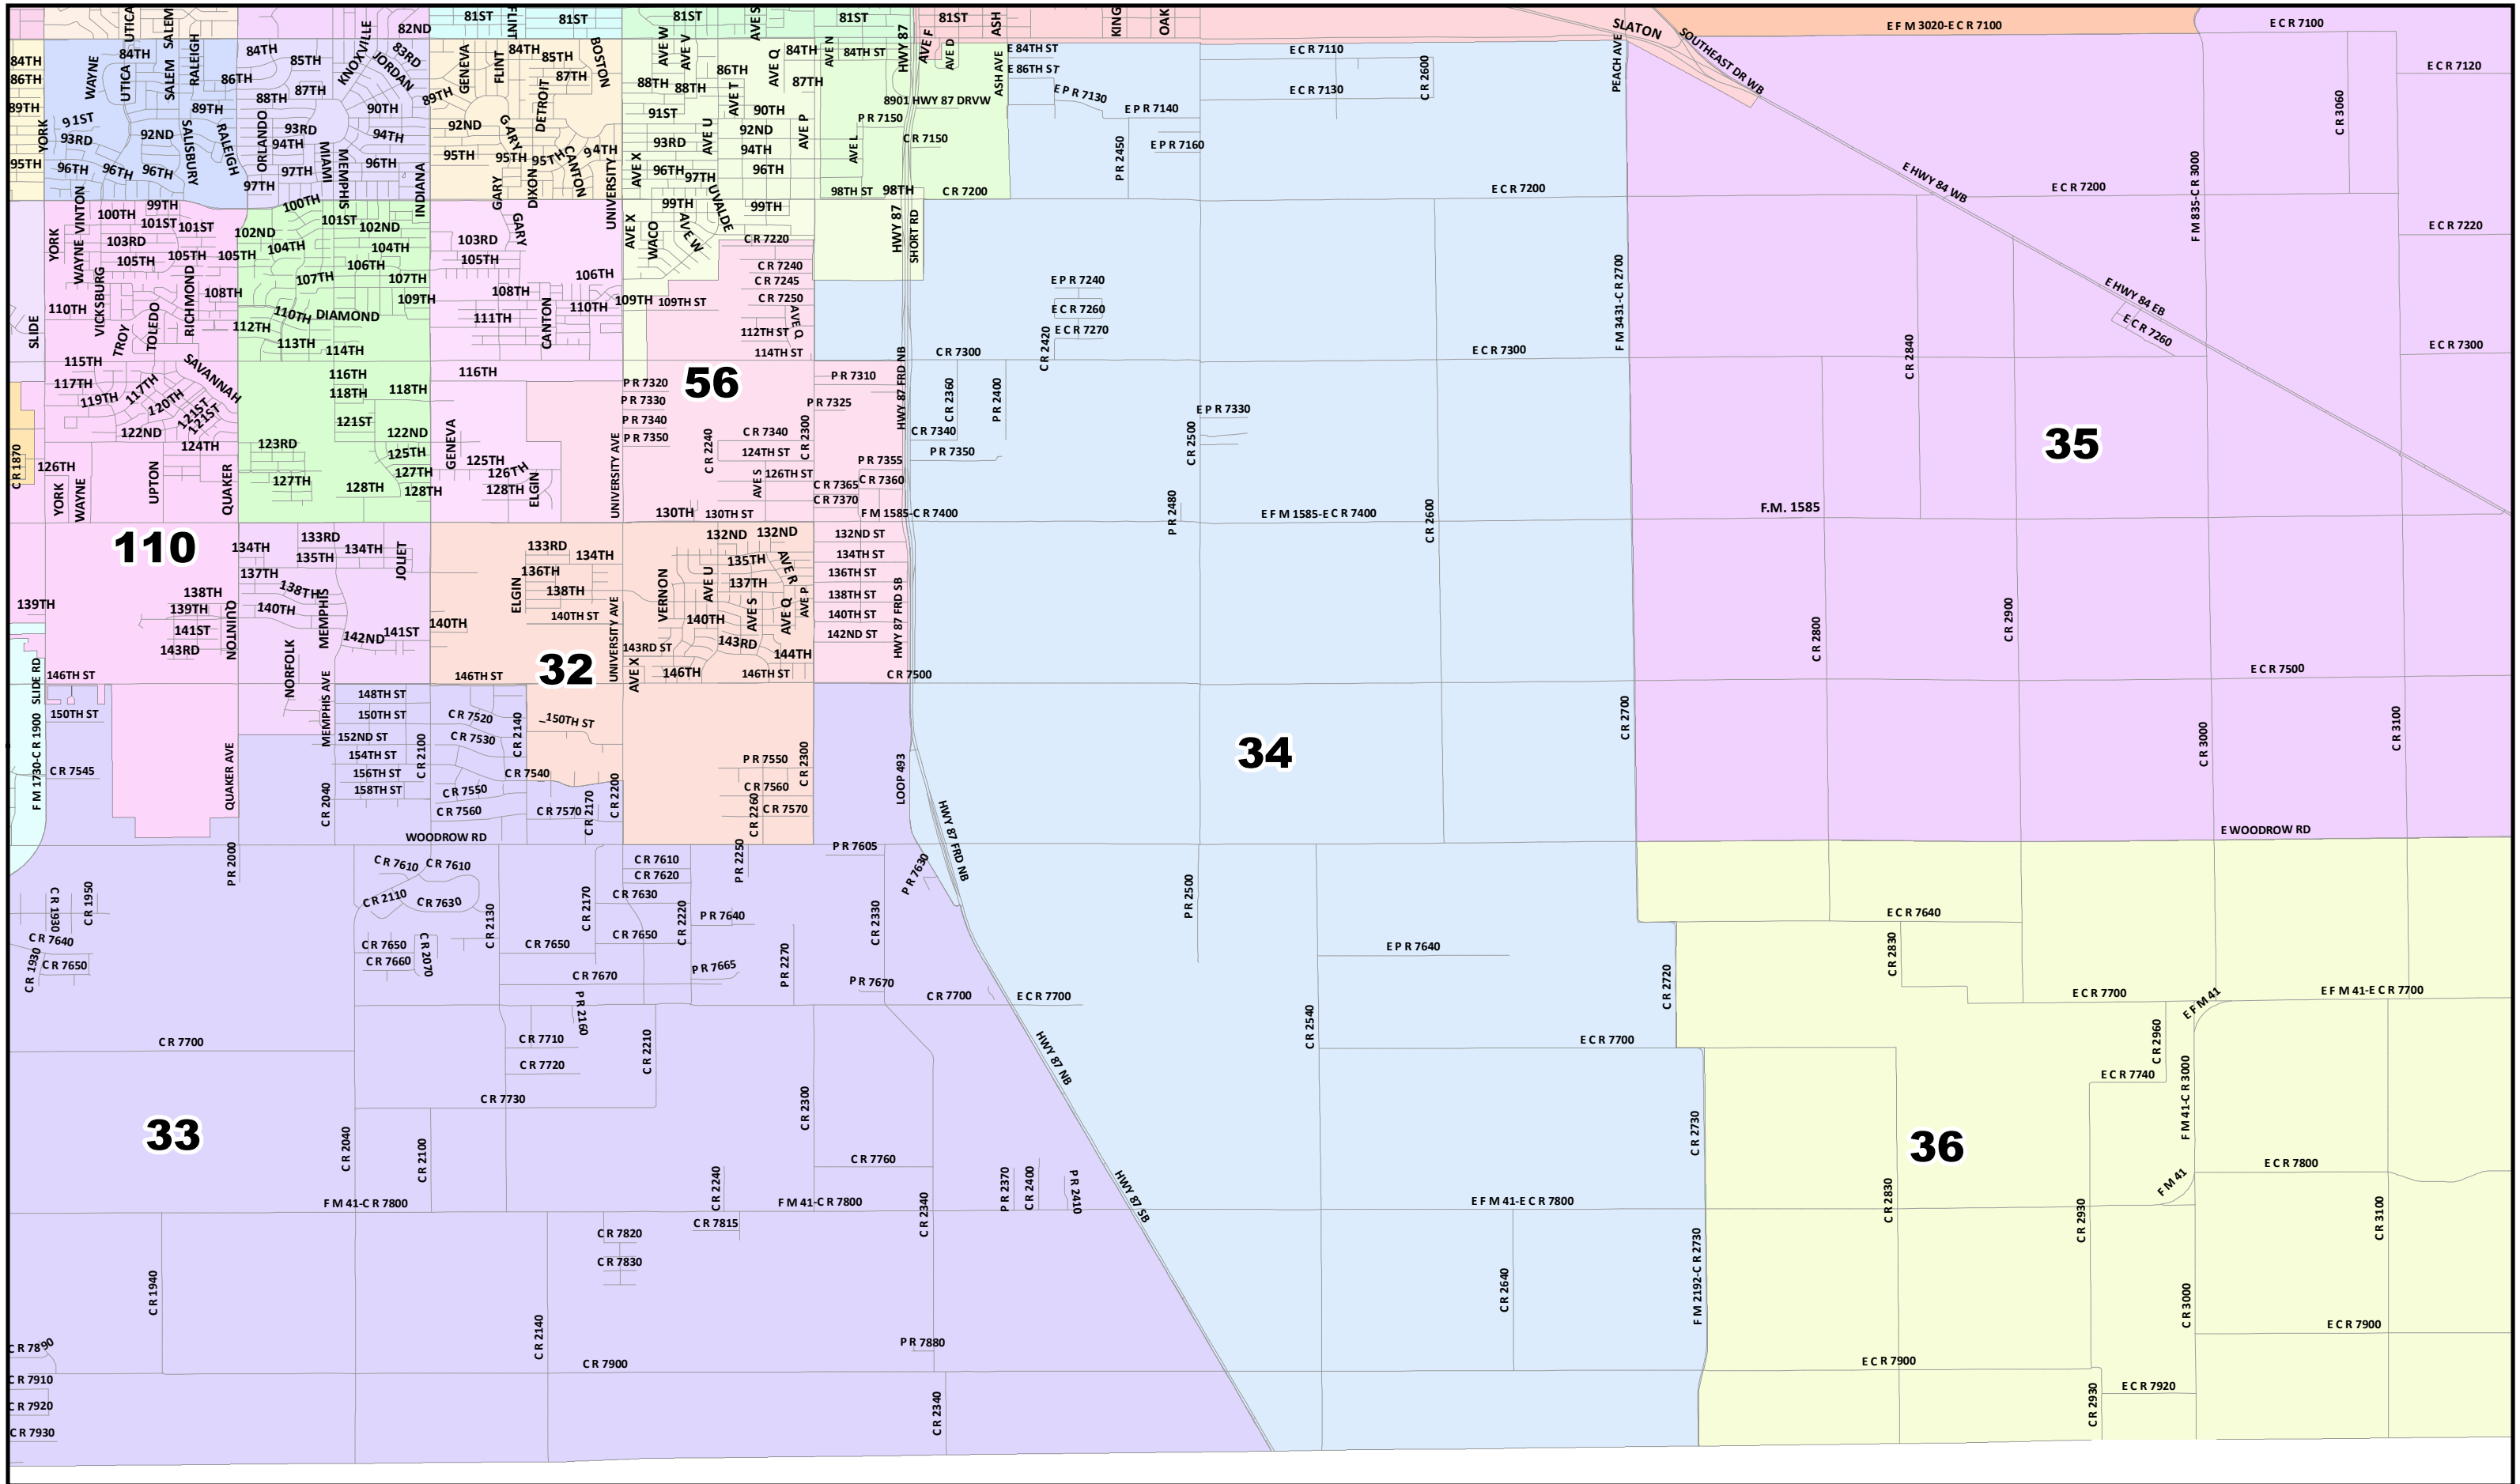

Lubbock County 2022 Election Precincts *Election Precinct: 32*

Lubbock County
2022 Election Precincts
Election Precinct: 33

© 2021 Bickerstaff Heath Delgado Acosta LLP
 Data Source: Roads, Water and other features obtained from the 2020 Tiger/line files, U.S. Census Bureau