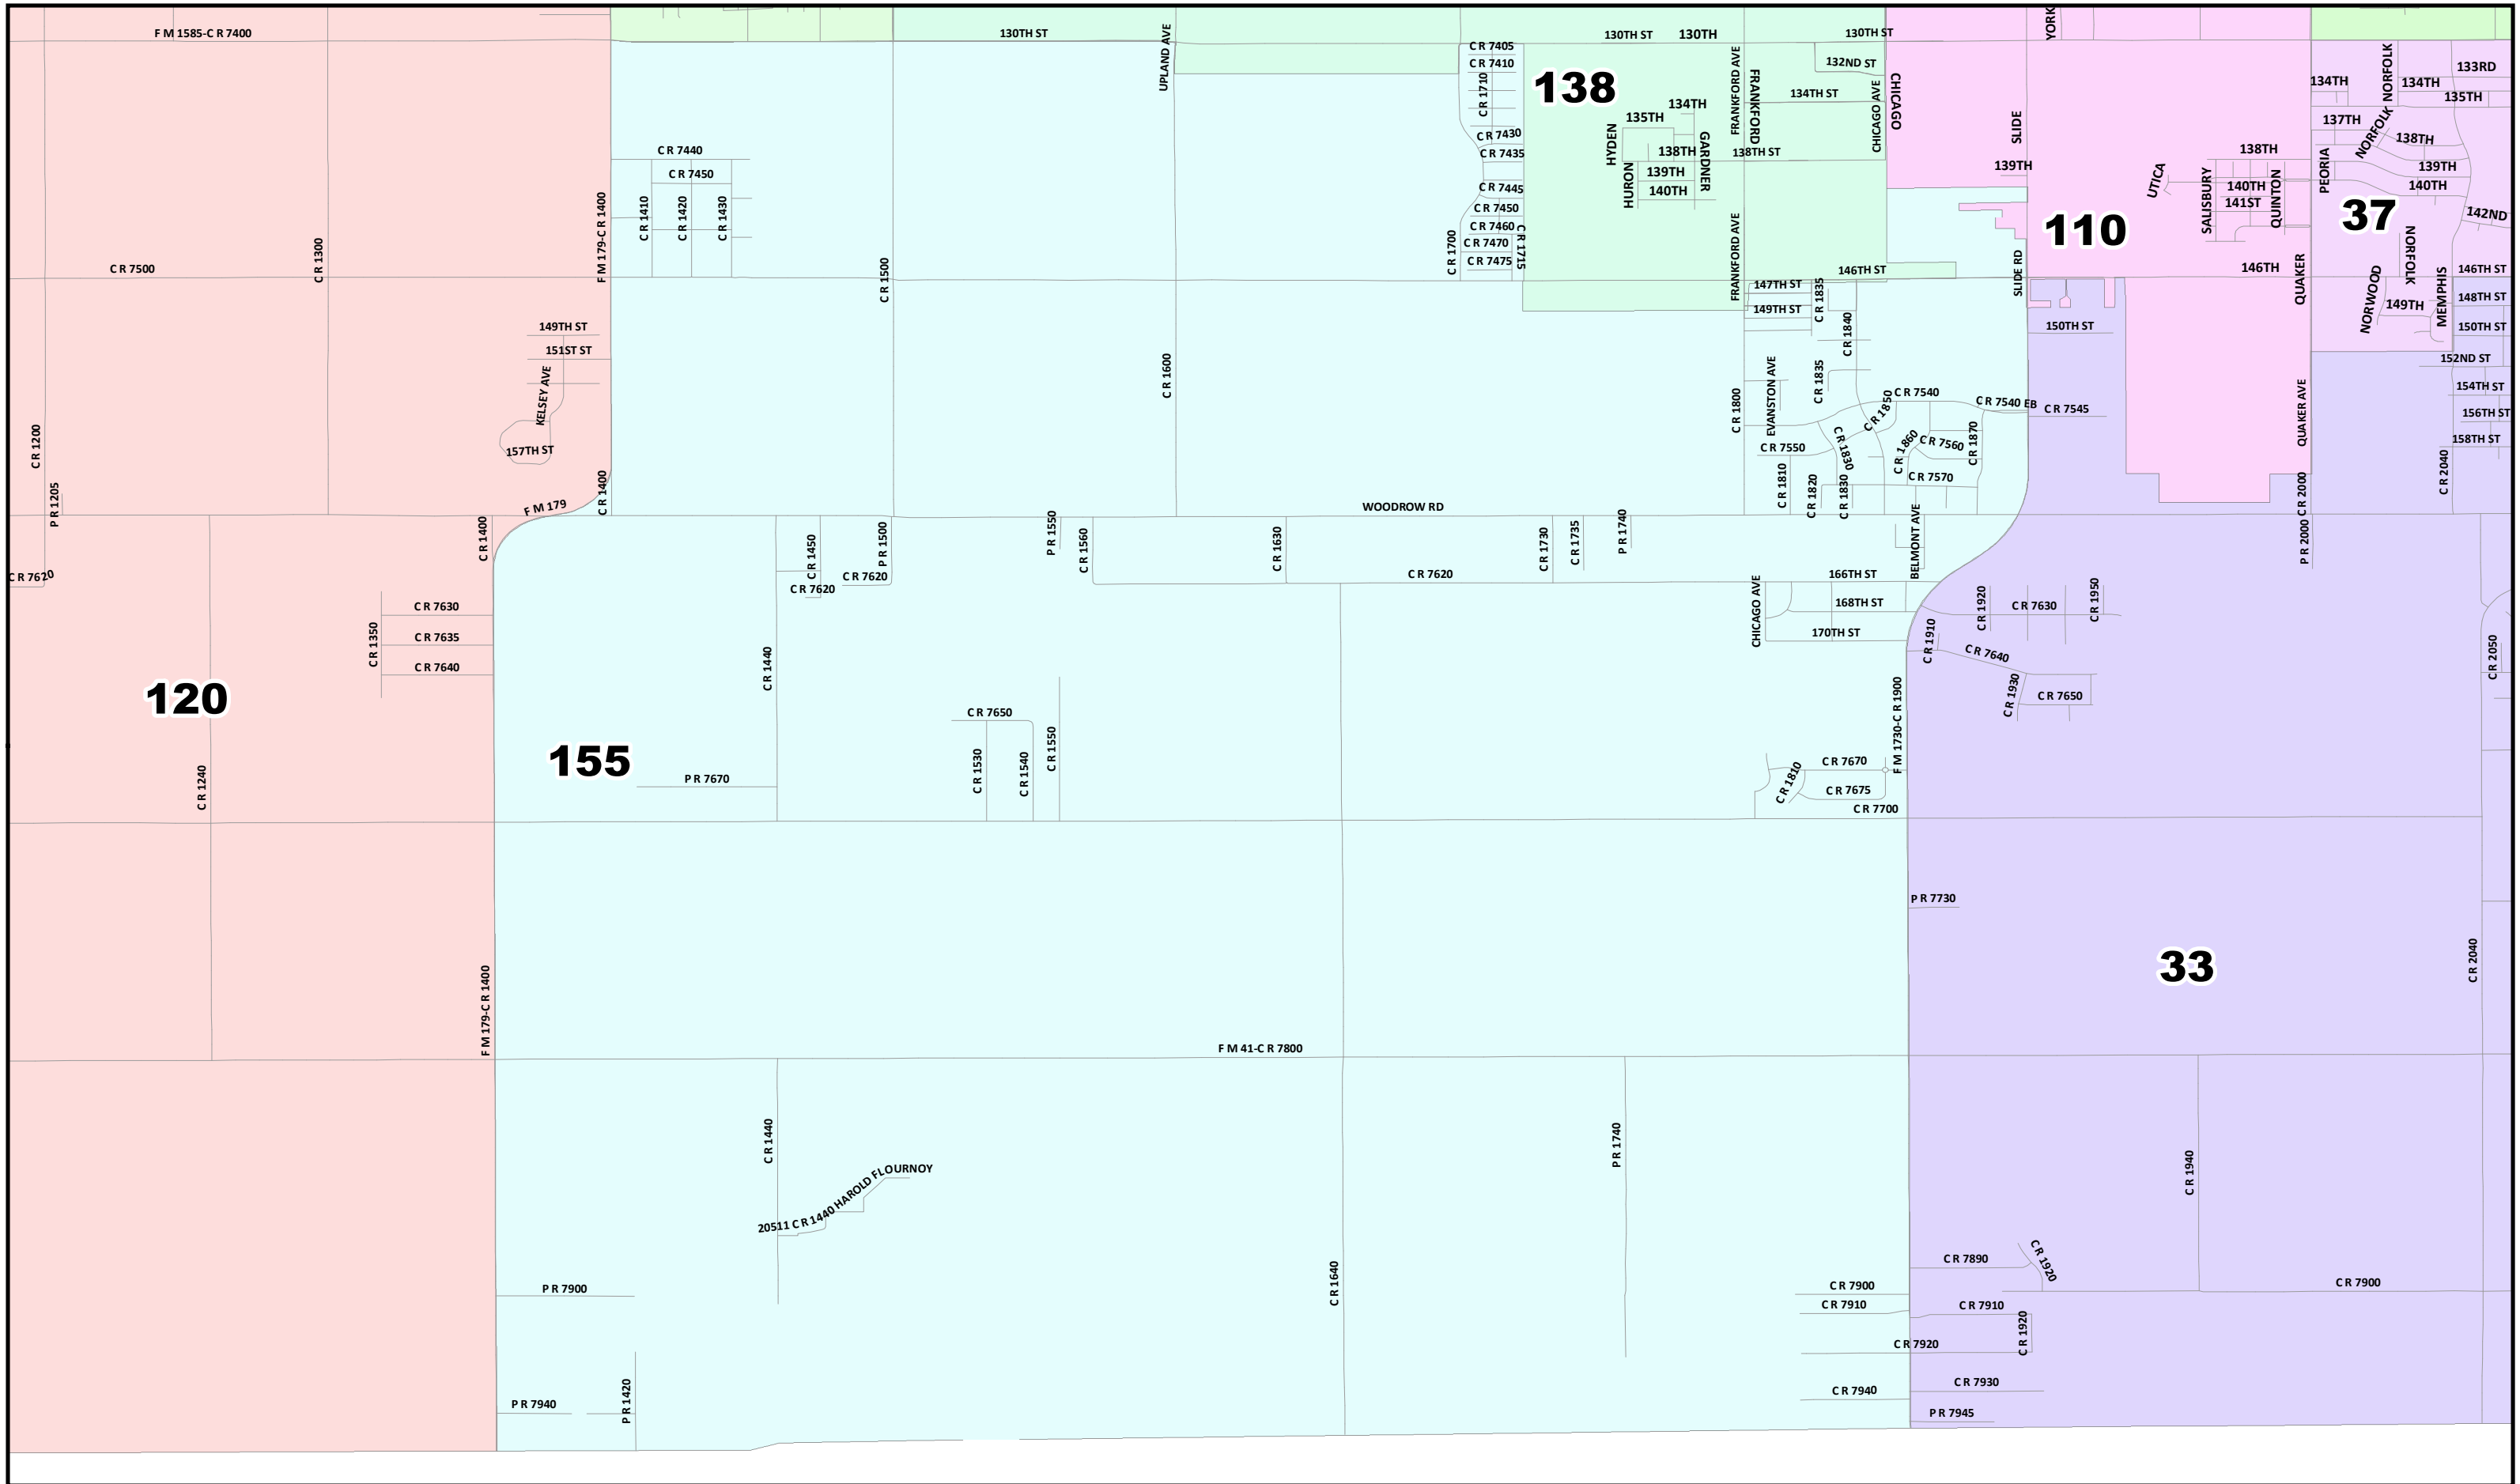

111

154

78

139

Lubbock County
2022 Election Precincts
Election Precinct: 154

© 2021 Bickerstaff Heath Delgado Acosta LLP
 Data Source: Roads, Water and other features obtained from the 2020 Tiger/line files, U.S. Census Bureau