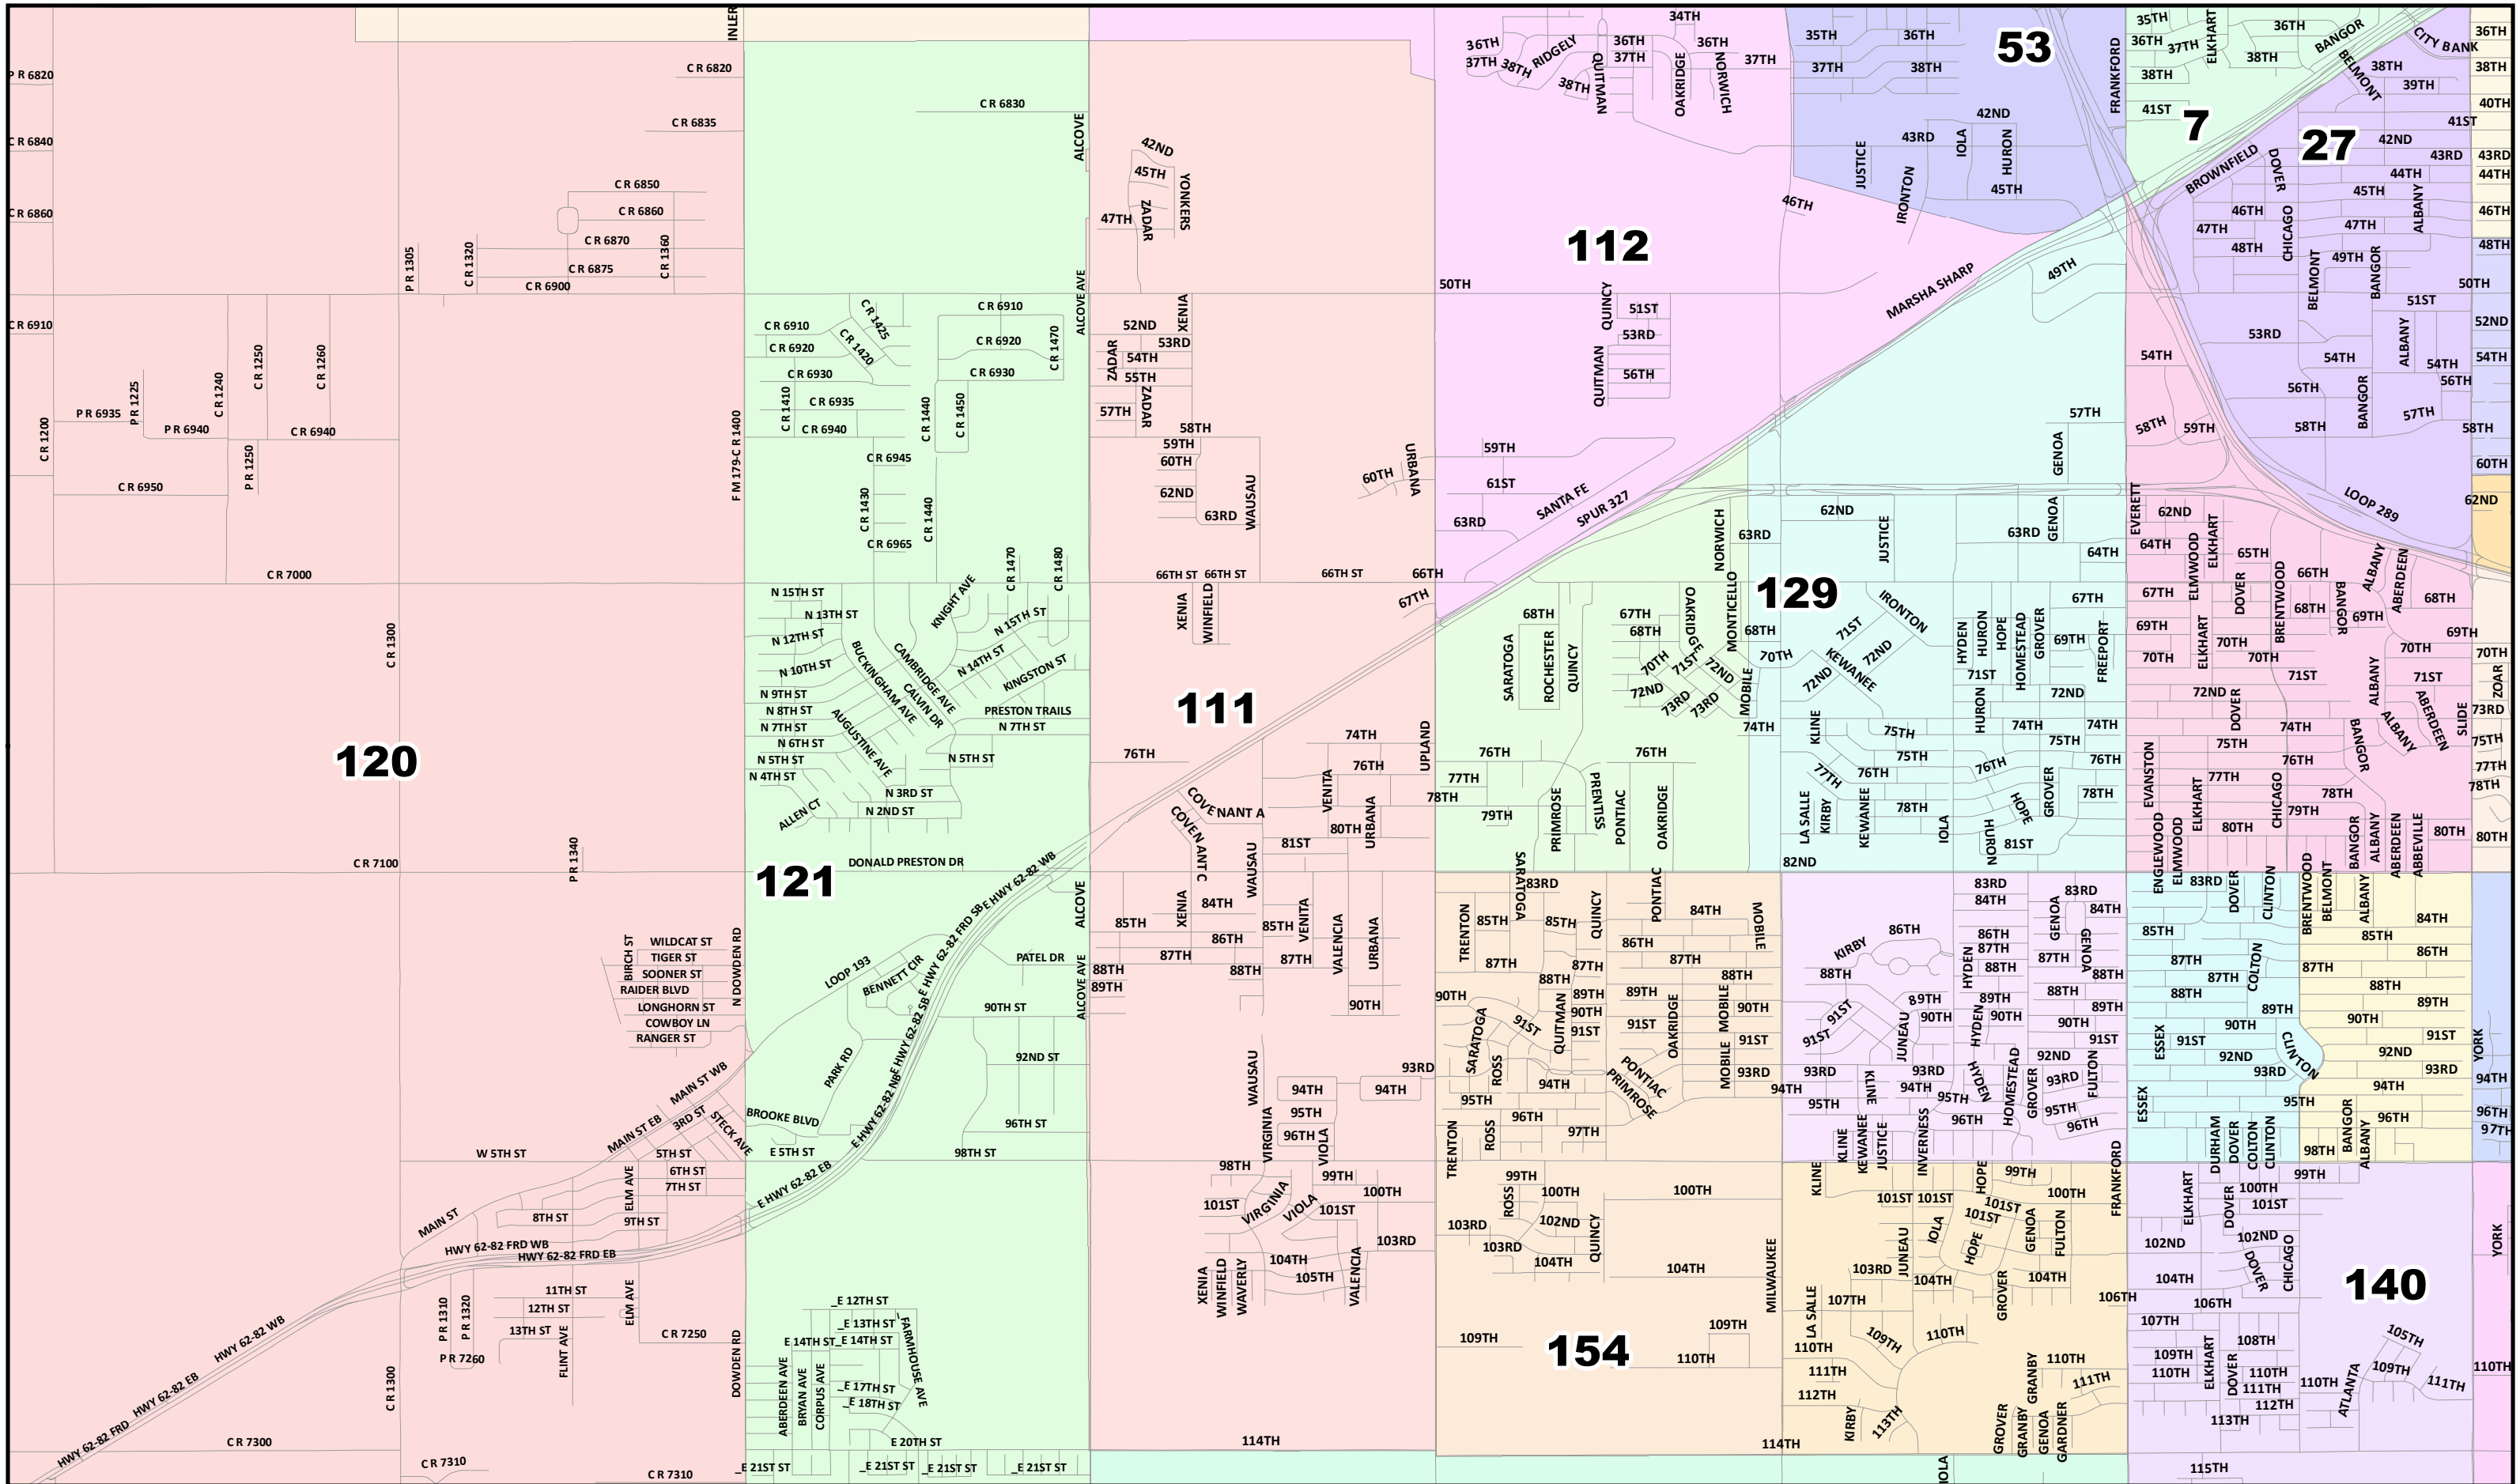

Lubbock County
2022 Election Precincts
Election Precinct: 111

© 2021 Bickerstaff Heath Delgado Acosta LLP
Data Source: Roads, Water and other features obtained from the 2020 Tiger/line files, U.S. Census Bureau