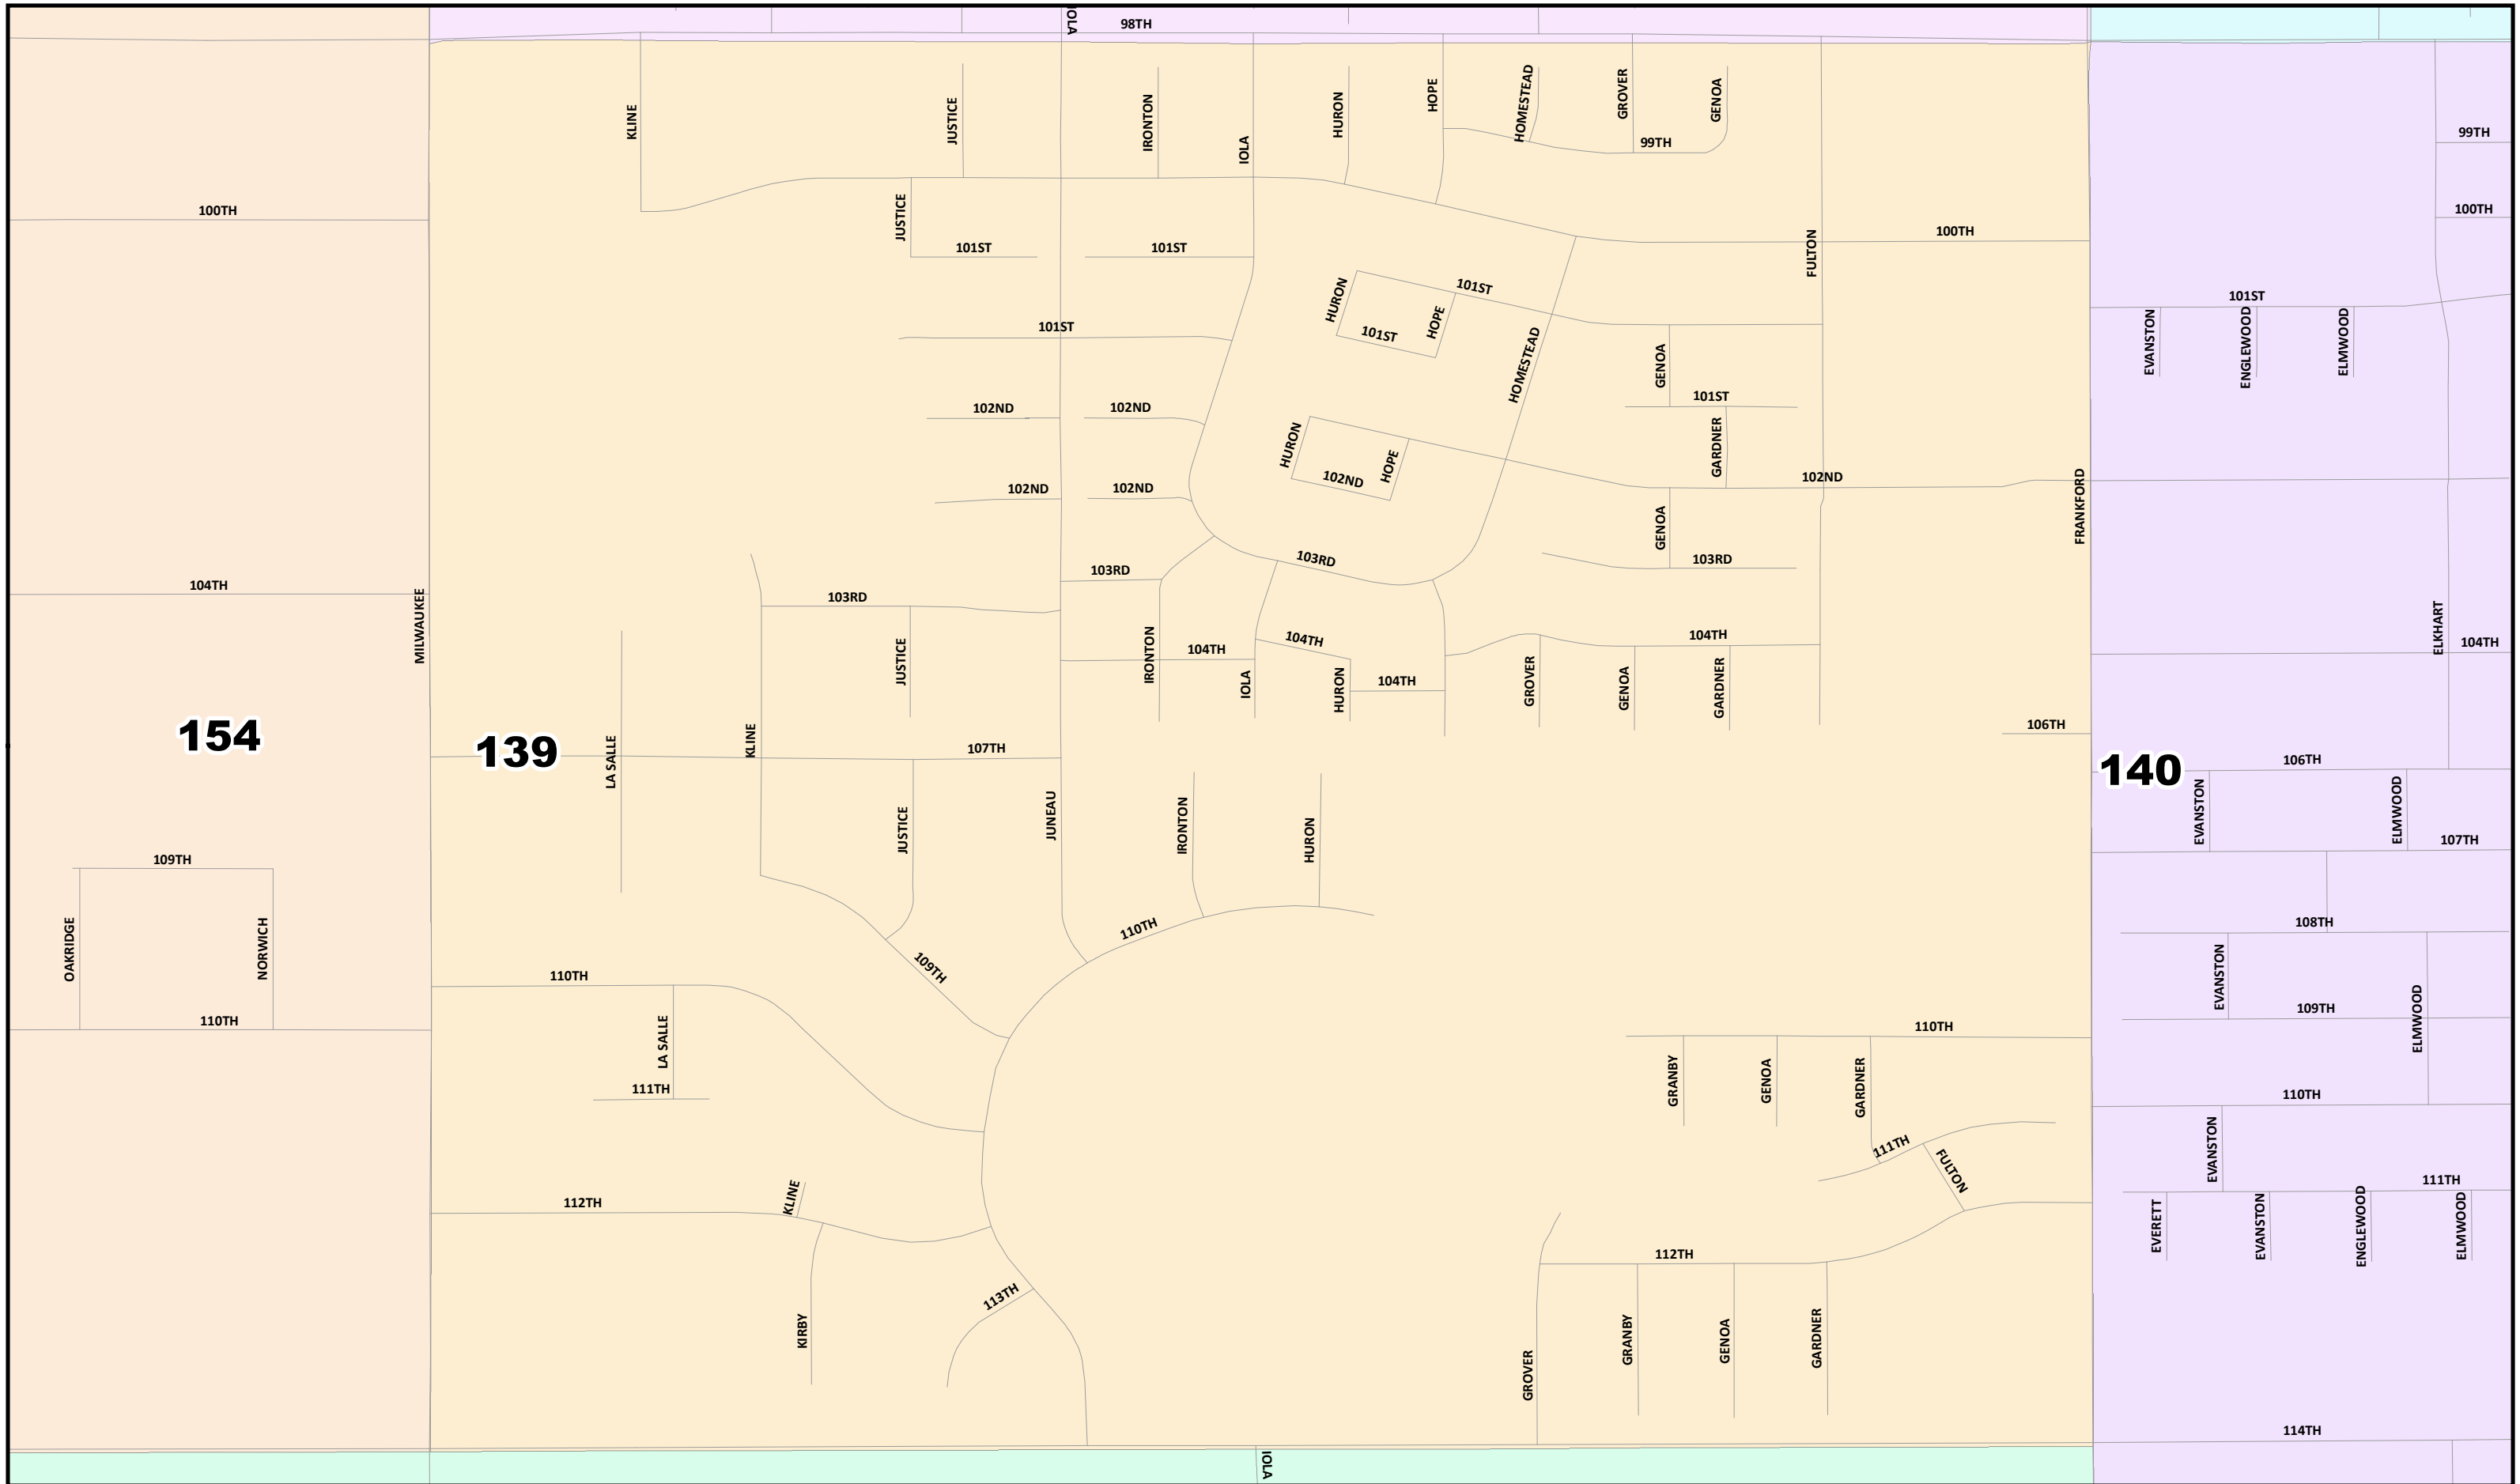

Lubbock County
2022 Election Precincts
Election Precinct: 139

© 2021 Bickerstaff Heath Delgado Acosta LLP
Data Source: Roads, Water and other features obtained from the 2020 Tiger/line files, U.S. Census Bureau