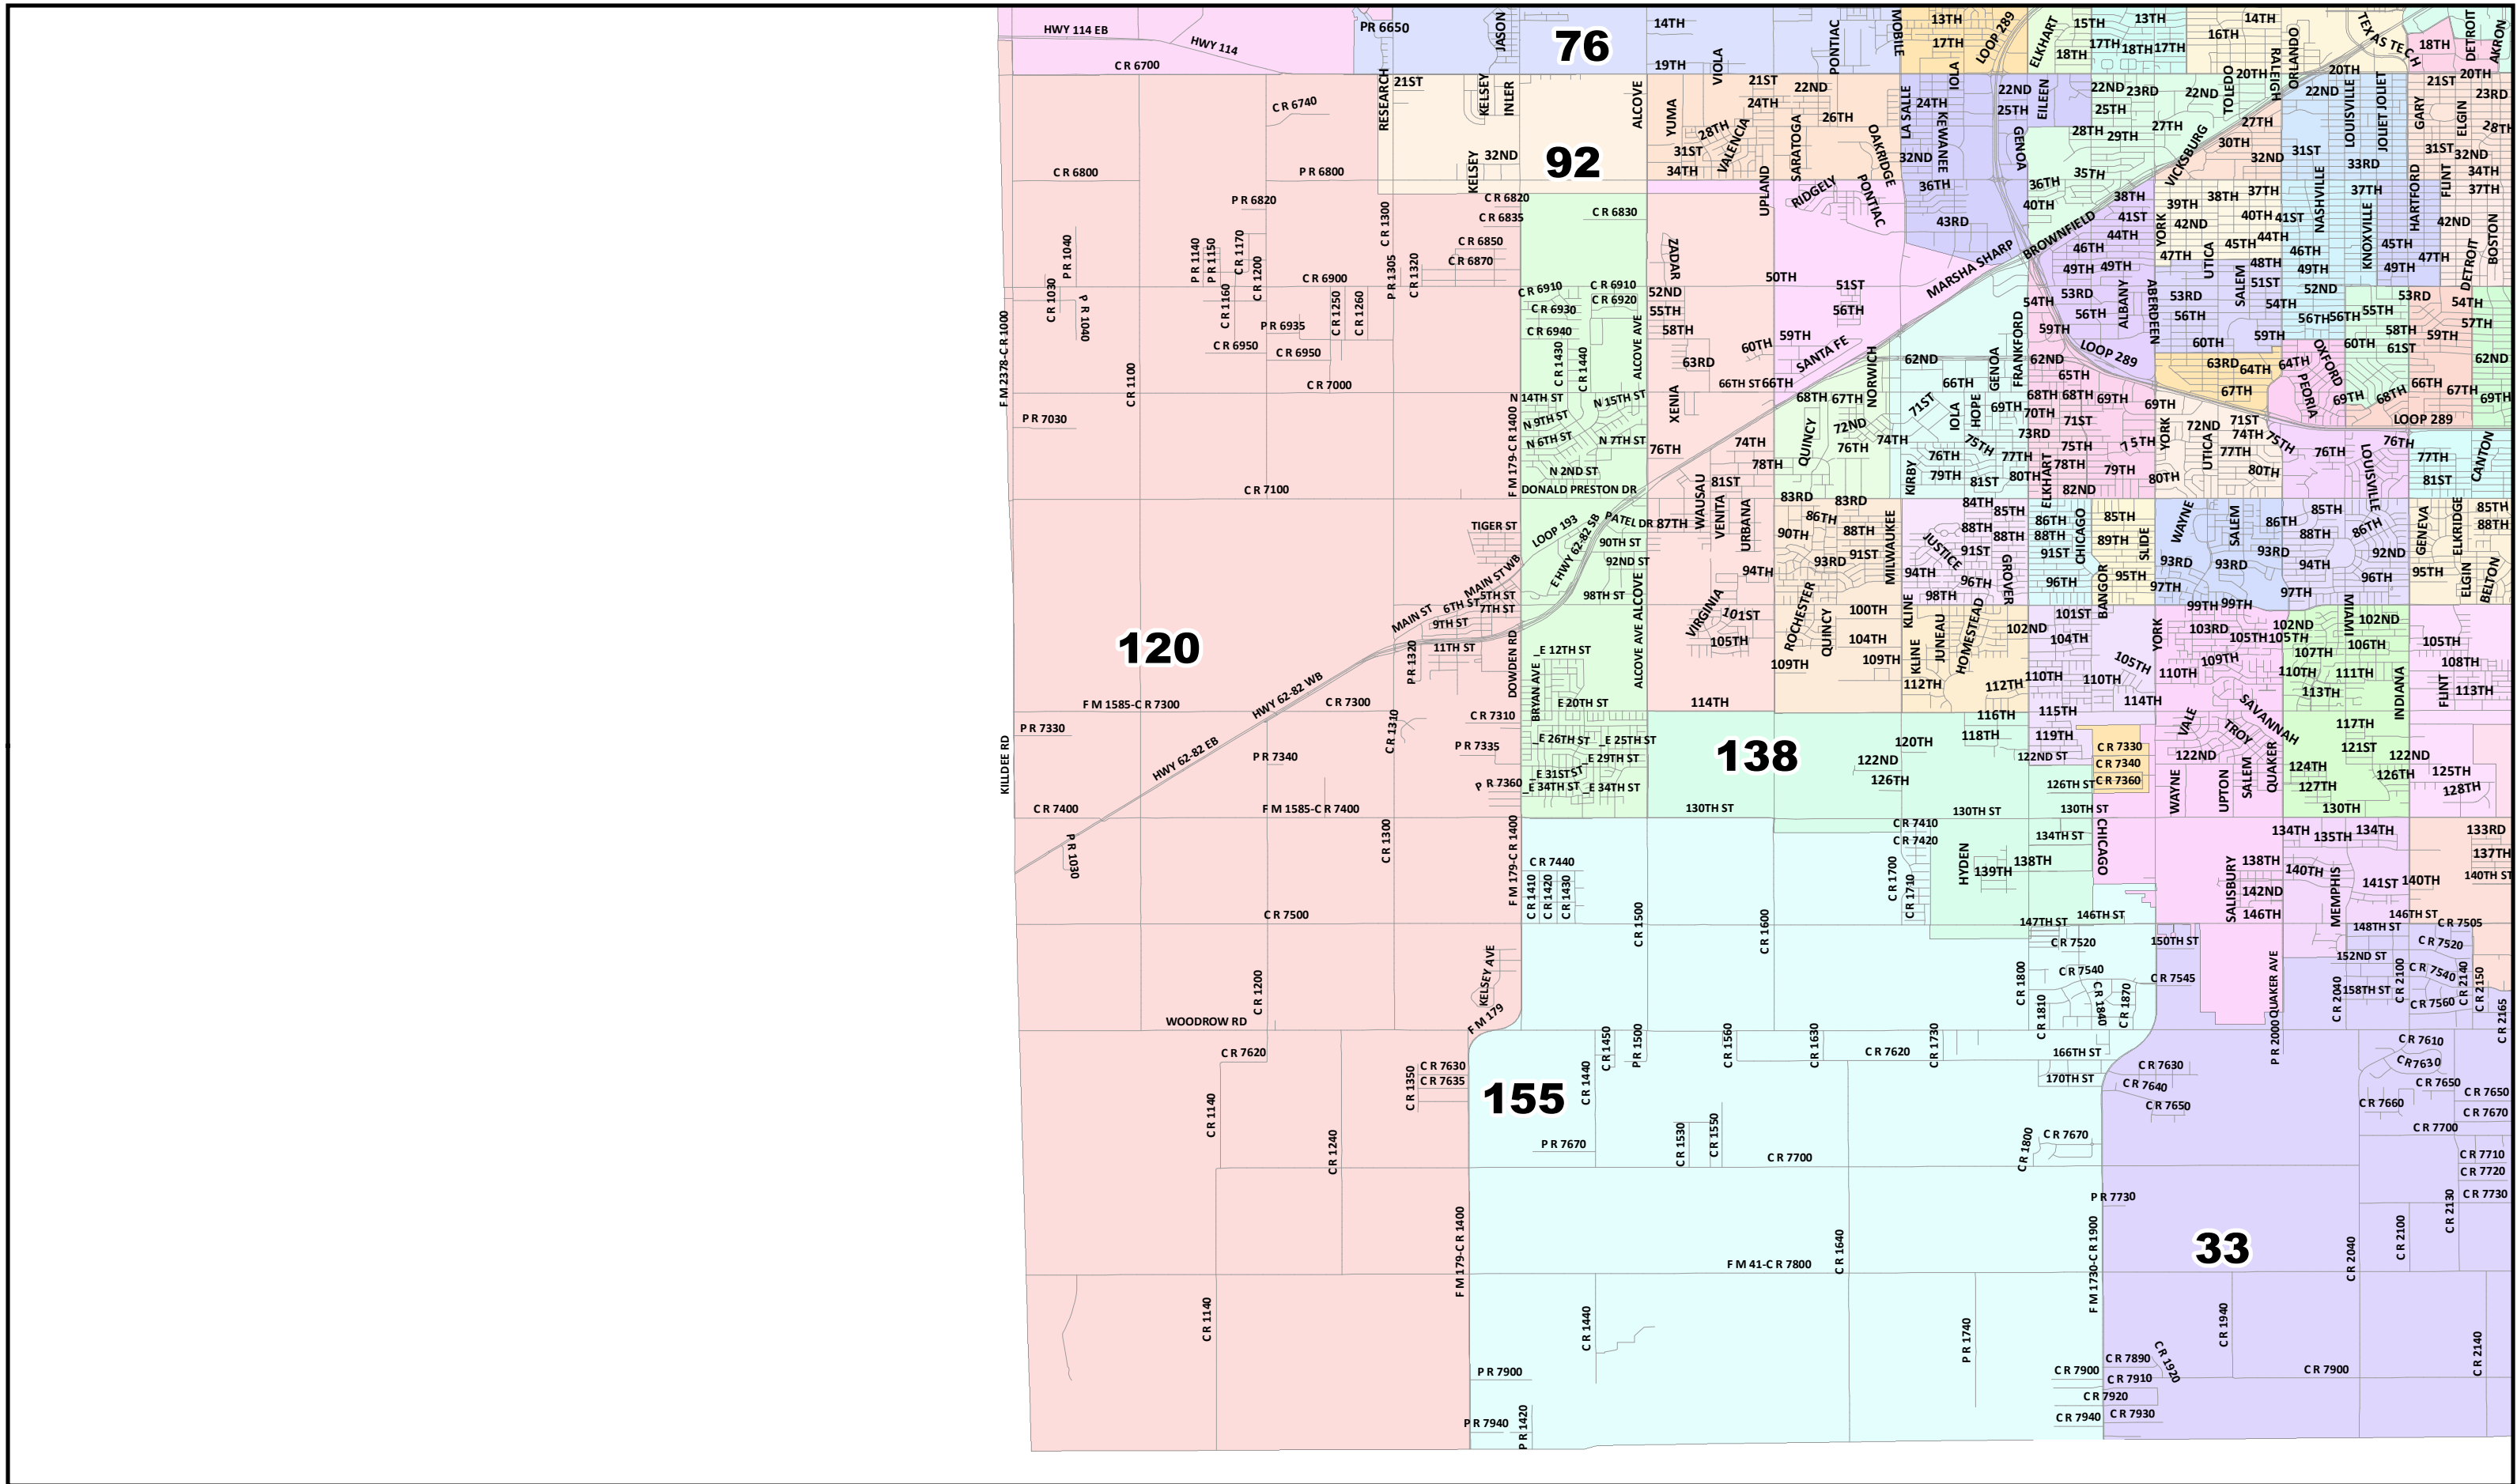

Lubbock County
2022 Election Precincts
Election Precinct: 114

Lubbock County
2022 Election Precincts
Election Precinct: 118

Lubbock County
2022 Election Precincts
Election Precinct: 120

© 2021 Bickerstaff Heath Delgado Acosta LLP
 Data Source: Roads, Water and other features obtained from the 2020 Tiger/line files, U.S. Census Bureau