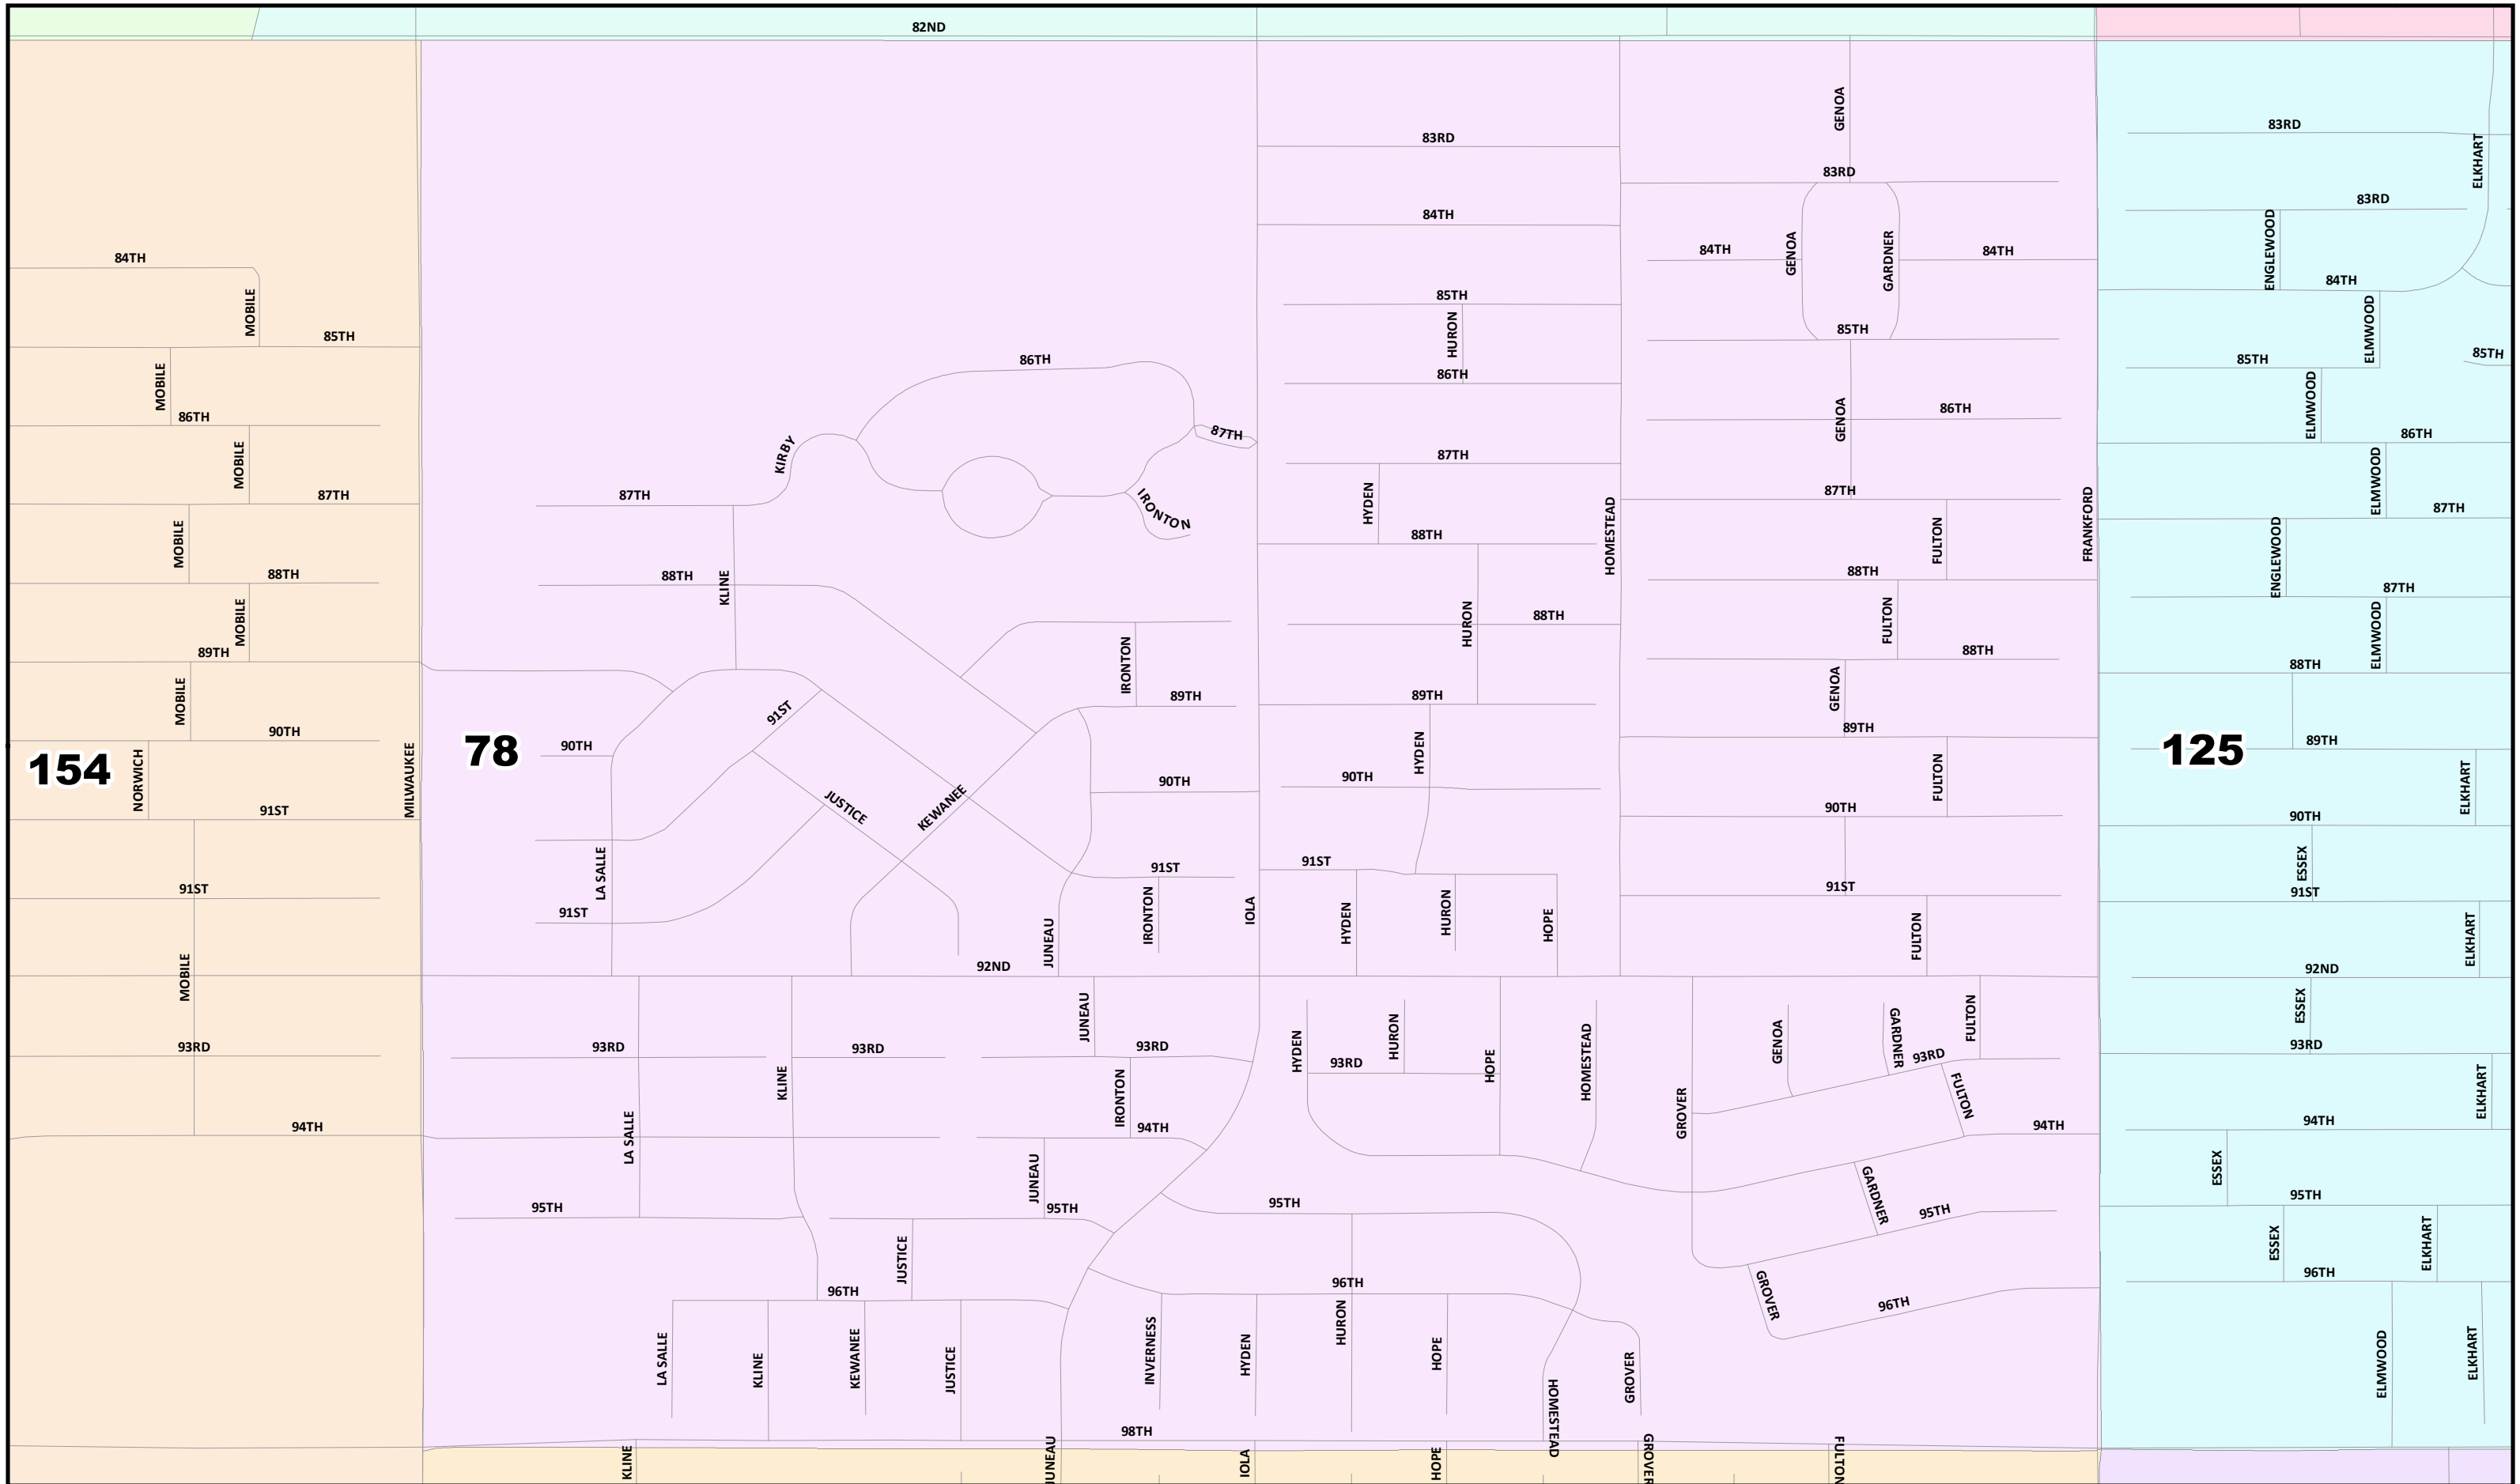

Lubbock County
2022 Election Precincts
Election Precinct: 78