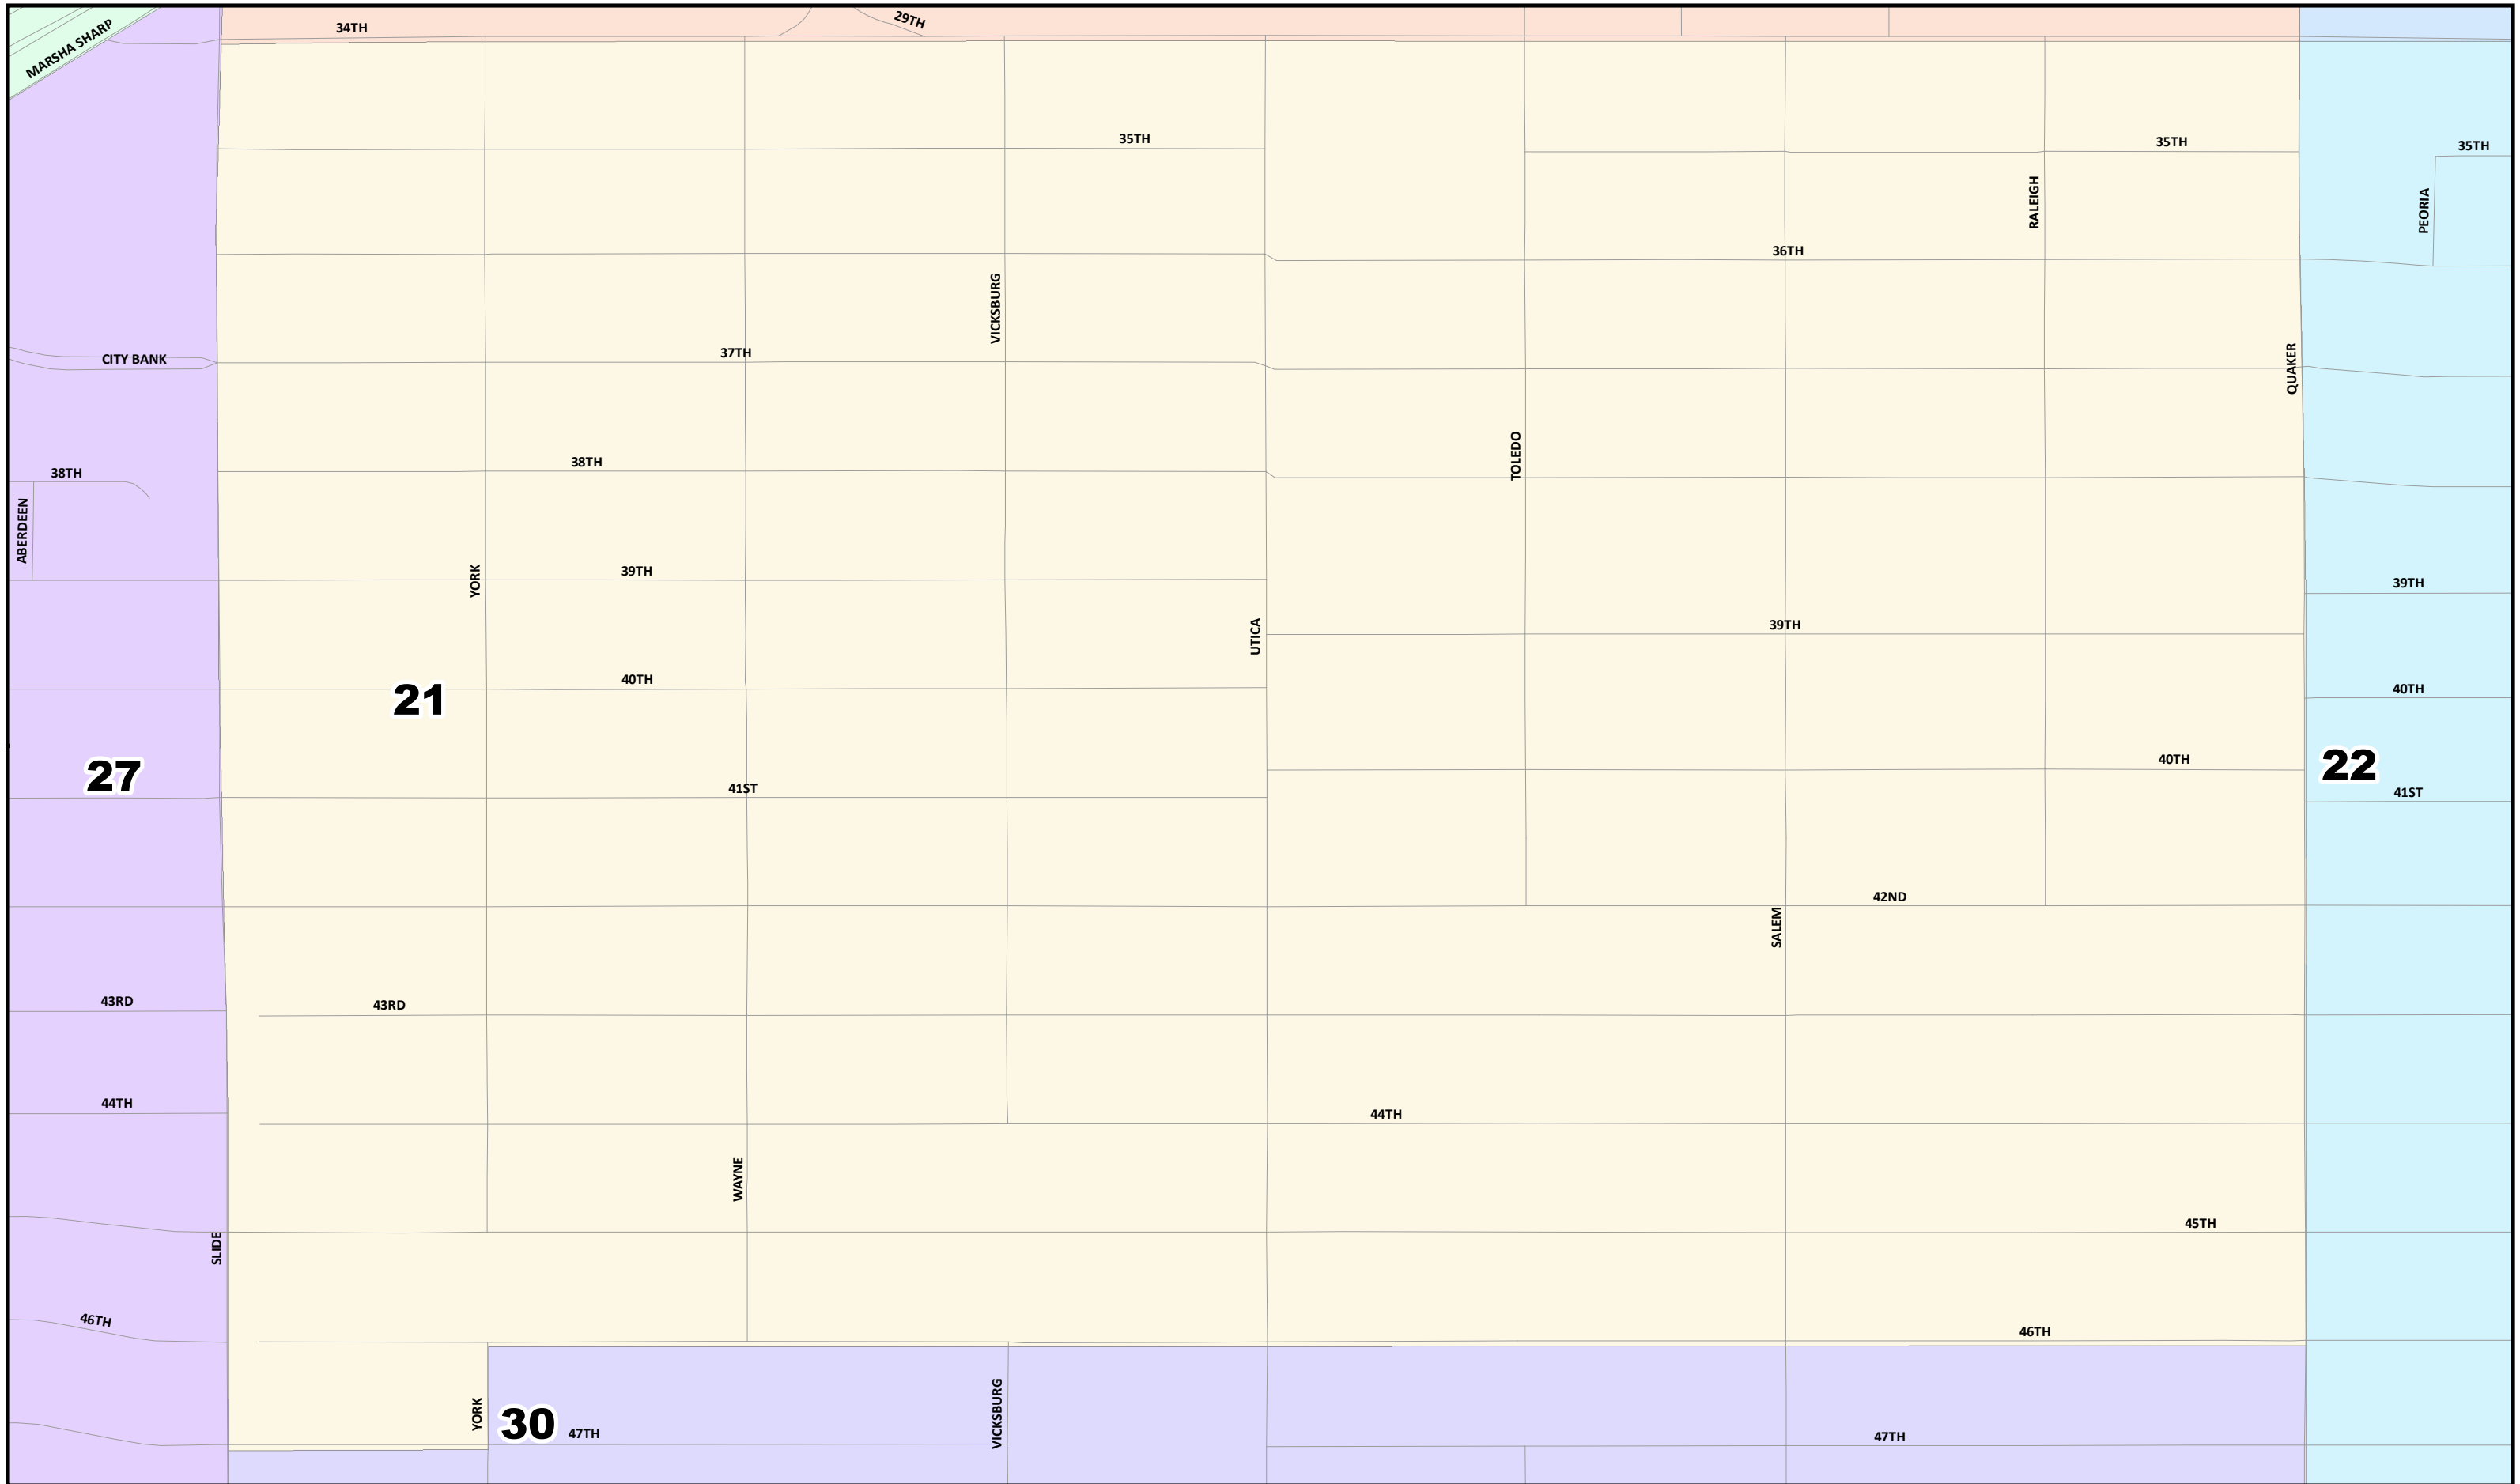

Lubbock County
2022 Election Precincts
Election Precinct: 21