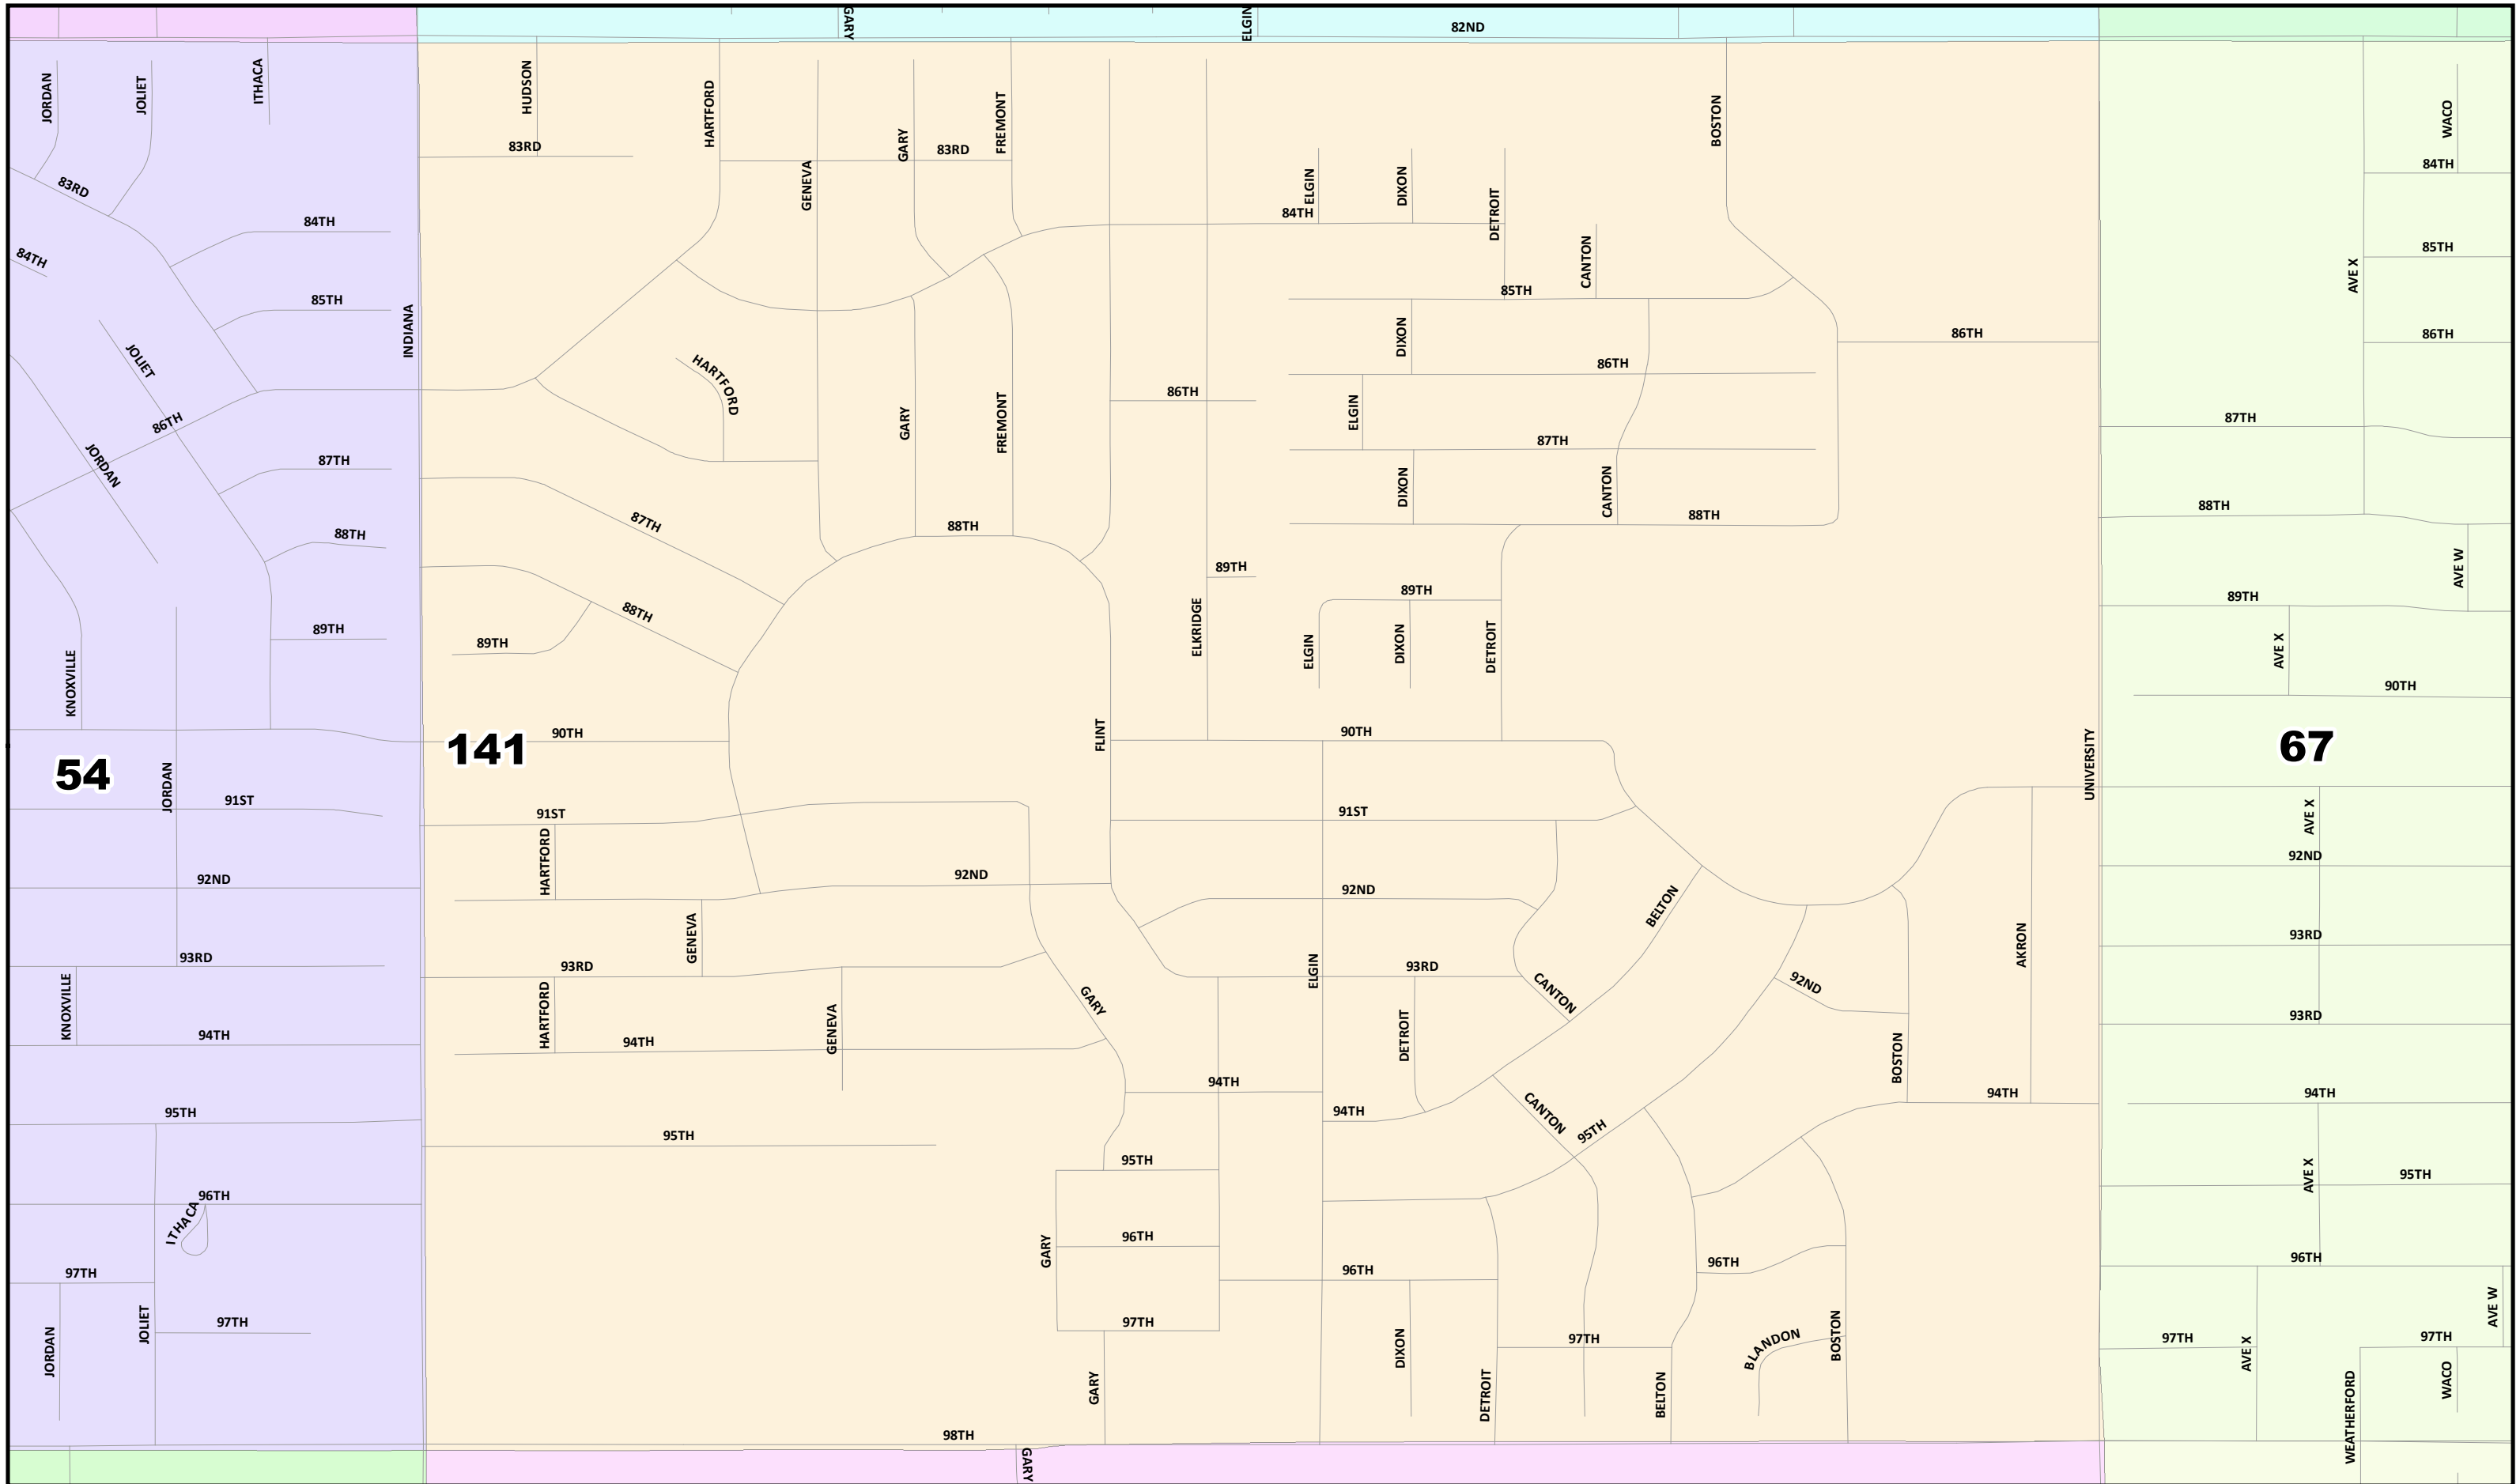

Lubbock County
2022 Election Precincts
Election Precinct: 141

© 2021 Bickerstaff Heath Delgado Acosta LLP
Data Source: Roads, Water and other features obtained from the 2020 Tiger/line files, U.S. Census Bureau