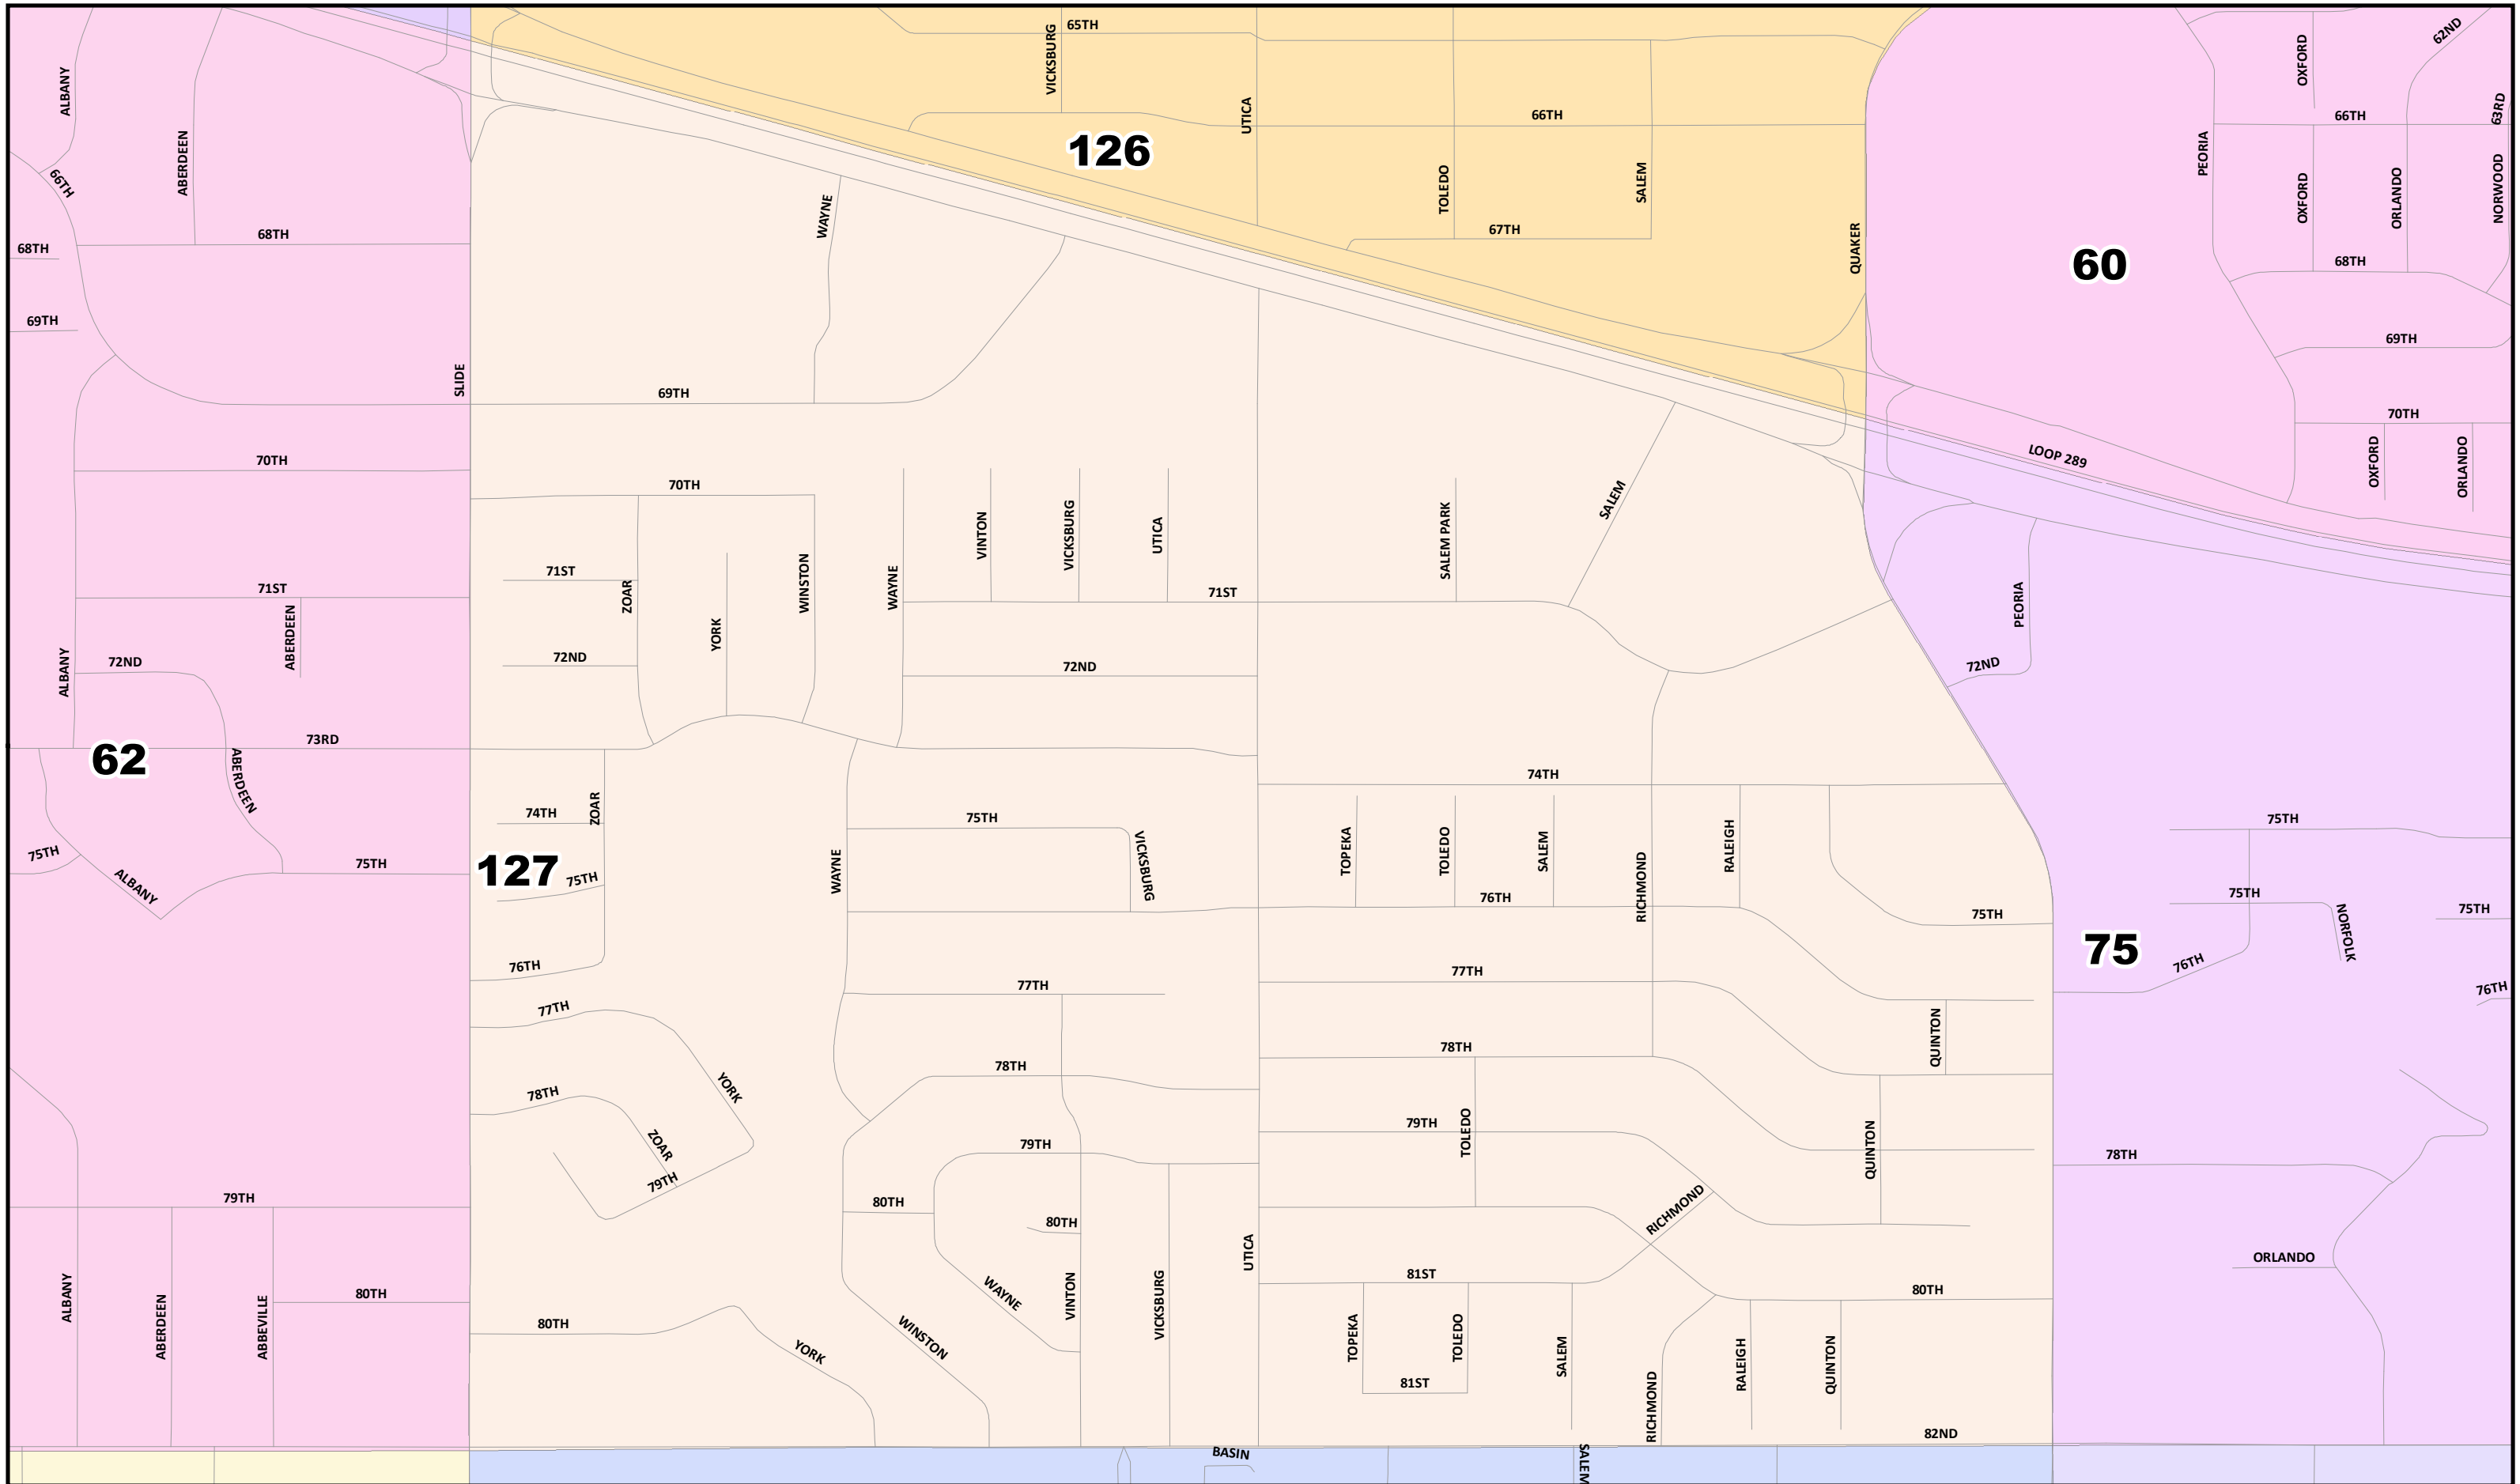

Lubbock County
2022 Election Precincts
Election Precinct: 127

© 2021 Bickerstaff Heath Delgado Acosta LLP
Data Source: Roads, Water and other features obtained from the 2020 Tiger/line files, U.S. Census Bureau