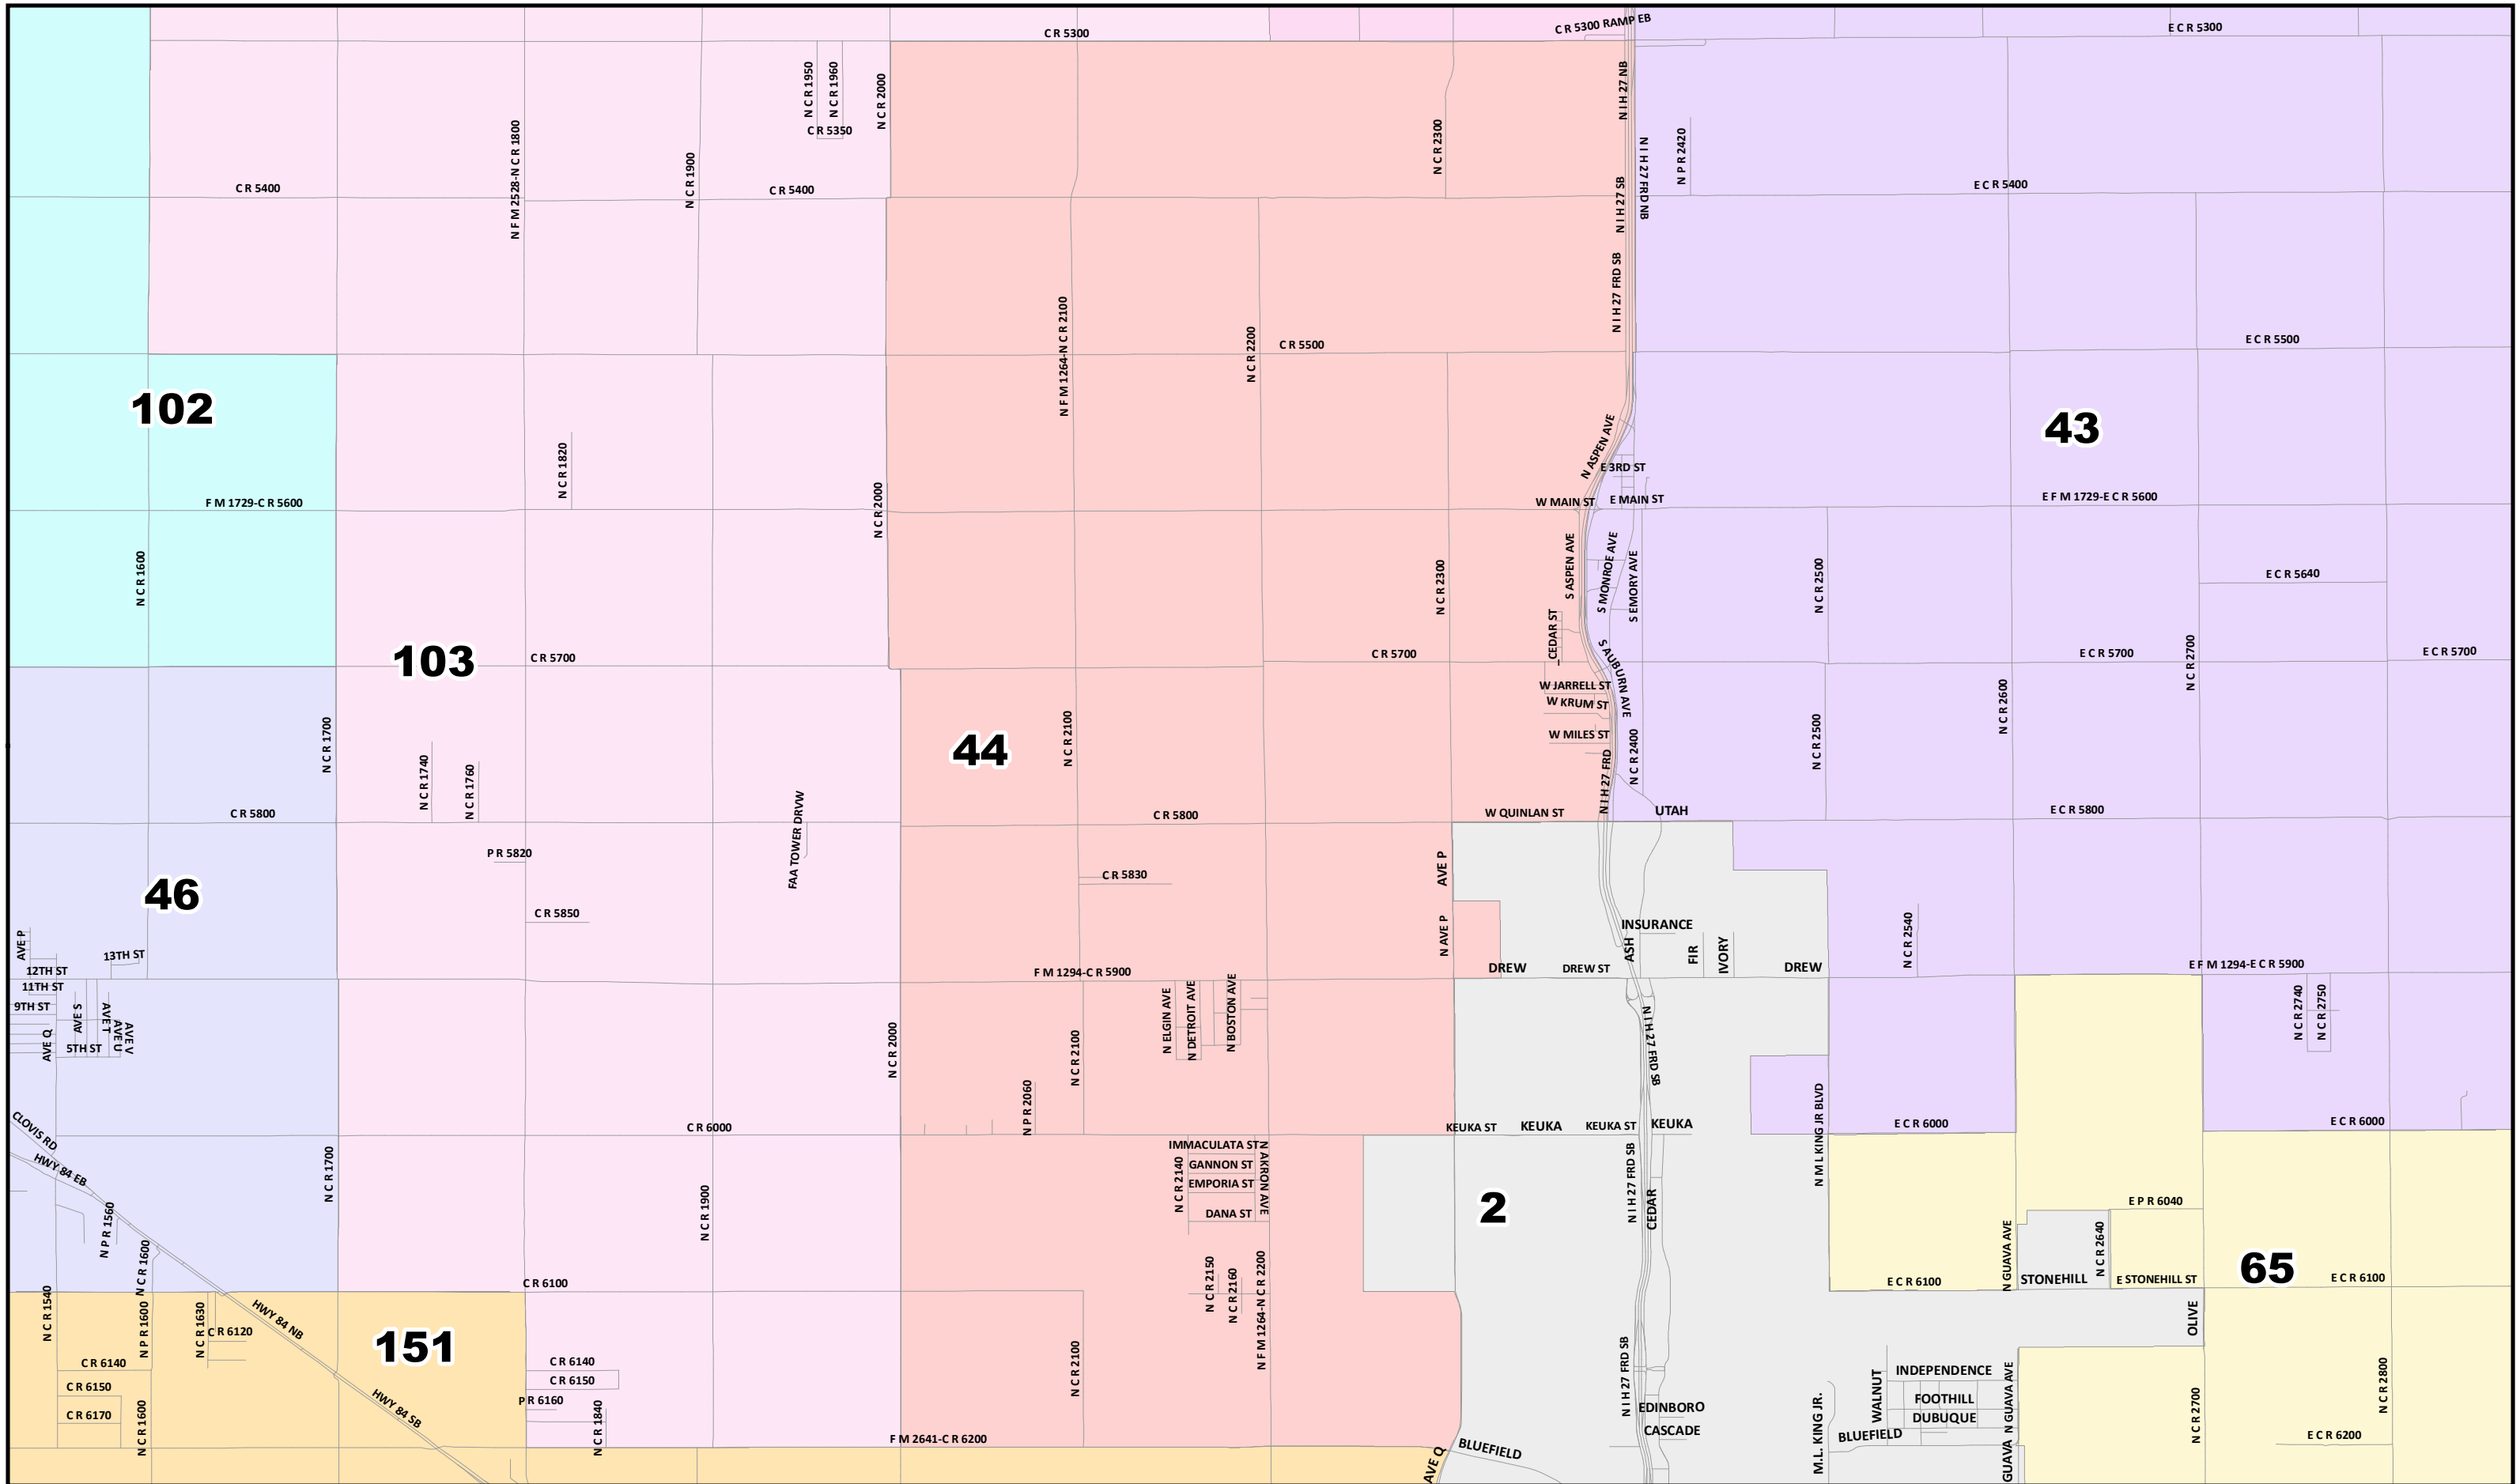

Lubbock County
2022 Election Precincts
Election Precinct: 44

© 2021 Bickerstaff Heath Delgado Acosta LLP
Data Source: Roads, Water and other features obtained from the 2020 Tiger/line files, U.S. Census Bureau